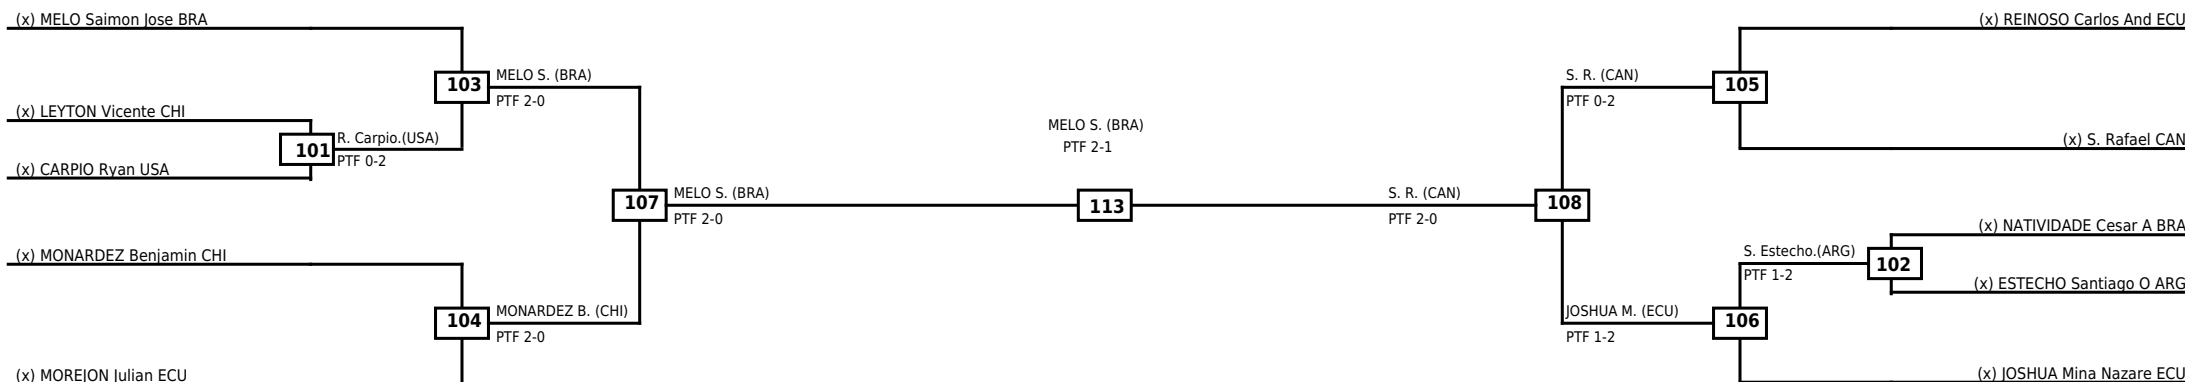

Final

Semifinals

Quarterfinals Round of 16

Classification
1 FONSECA Gabriel BRA
2 RIOS Agustin CHI
3 MAZZANTI Adriano ARG
3 SILVA Saulo Kawa BRA

LEGEND RSC: Win by Referee stops contest WDR: Win by Withdrawal DQB: Win by Disqualification for Unsportsmanlike behavior
 (x)Seed PTF: Win by Final score DSQ: Win by Disqualification R: Round

Round of 16 Quarterfinals Semifinals

Final

Semifinals

Quarterfinals Round of 16

Classification
1 MELO DE BARROS Saimon Jose BRA
2 S. Rafael CAN
3 MONARDEZ Benjamin CHI
3 JOSHUA Mina Nazareno ECU

LEGEND RSC: Win by Referee stops contest WDR: Win by Withdrawal DQB: Win by Disqualification for Unsportsmanlike behavior
 (x)Seed PTF: Win by Final score DSQ: Win by Disqualification R: Round