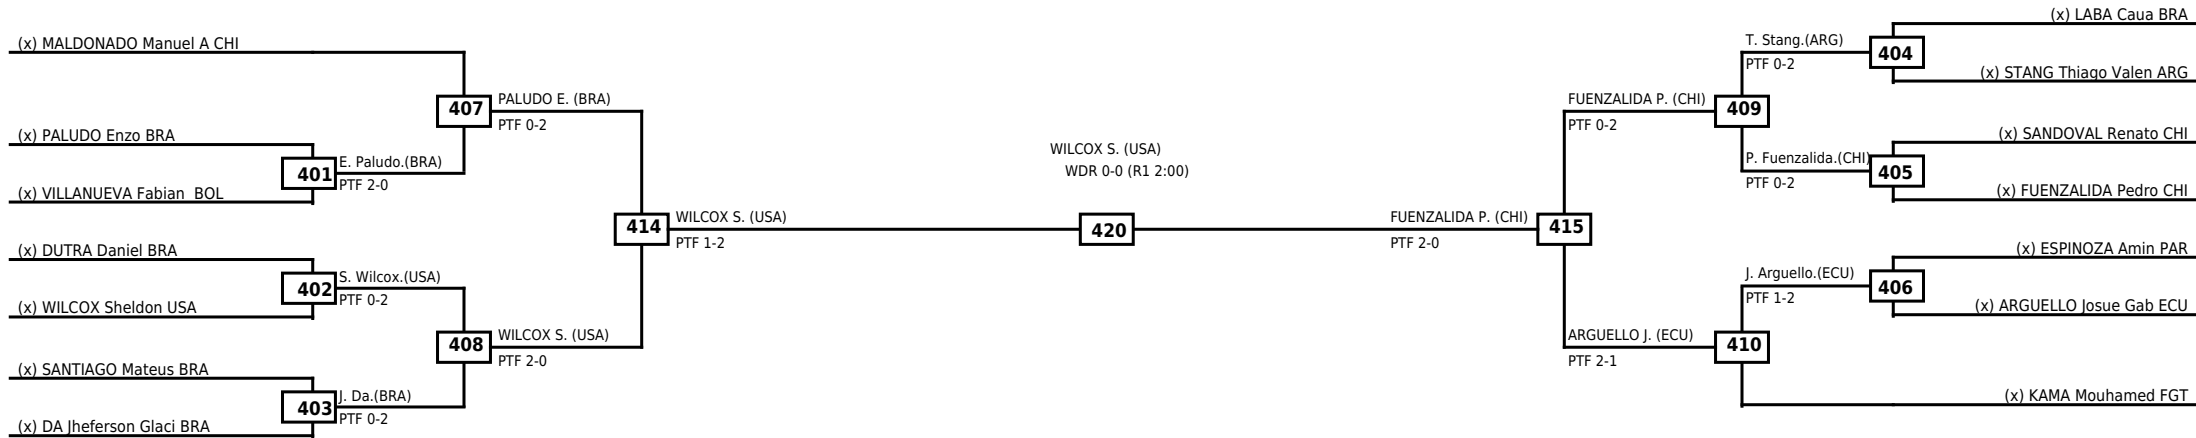

Final

Semifinals

Quarterfinals

Classification
1 RIBEIRO Humberto Vinicius BRA
2 ALVES Joao Paulo BRA
3 GARCIA Severino Emanuel BRA
3 ANDREGHETONI Hector BRA

LEGEND RSC: Win by Referee stops contest WDR: Win by Withdrawal DQB: Win by Disqualification for Unsportsmanlike behavior
 (x)Seed PTF: Win by Final score DSQ: Win by Disqualification R: Round

Round of 16 Quarterfinals Semifinals

Final

Semifinals

Quarterfinals Round of 16

Classification
1 WILCOX Sheldon USA
2 FUENZALIDA Pedro CHI
3 ARGUELLO Josue Gabriel ECU
3 PALUDO Enzo BRA

LEGEND RSC: Win by Referee stops contest WDR: Win by Withdrawal DQB: Win by Disqualification for Unsportsmanlike behavior
 (x)Seed PTF: Win by Final score DSQ: Win by Disqualification R: Round

Round of 32 Round of 16 Quarterfinals Semifinals Final Semifinals Quarterfinals Round of 16 Round of 32

Classification
1 CORTES Carlos MEX
2 CHEVEZ John Josue AIN
3 SILVA Alisson Caua BRA
3 LIMA NETO Gleidson BRA