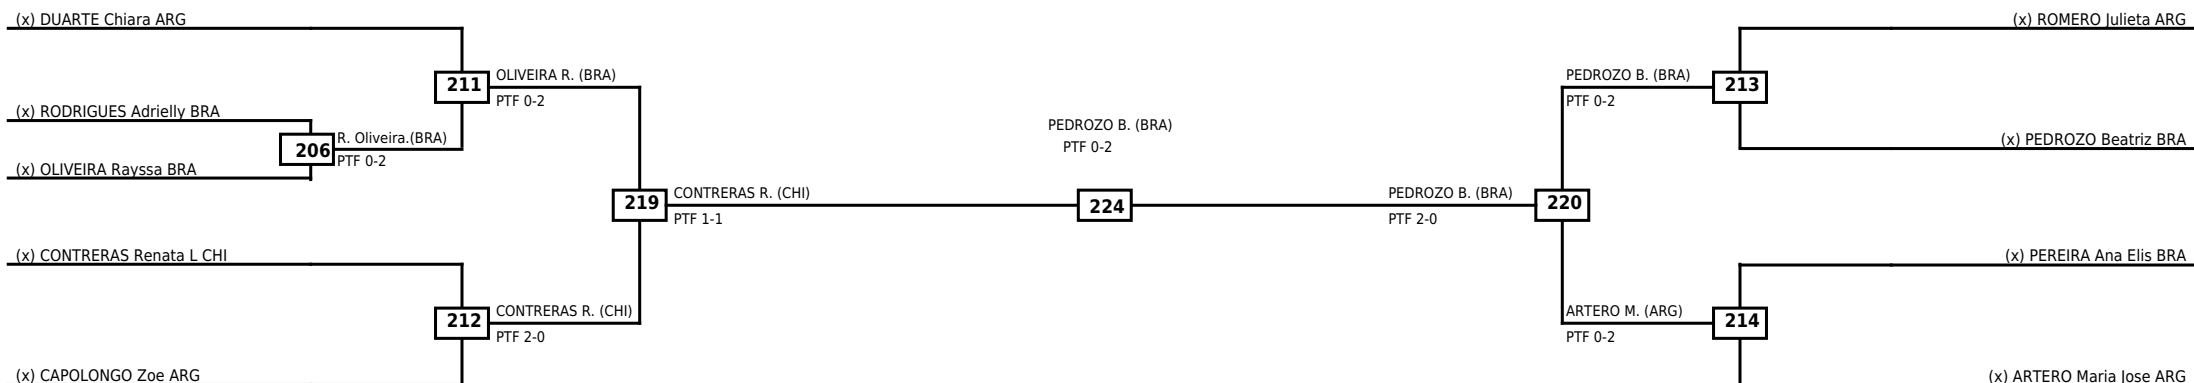

Semifinals	Final	Semifinals
-------------------	--------------	-------------------

Classification
1 QUIÑONES Javiera Antonia CHI
2 VIEIRA DE SOUSA DA COSTA Vitoria Aparecida BRA
3 PLAZAS Lyda CHI
3 RIBEIRO Maria Eduarda BRA

LEGEND	RSC: Win by Referee stops contest	WDR: Win by Withdrawal	DQB: Win by Disqualification for Unsportsmanlike behavior
(x)Seed	PTF: Win by Final score	DSQ: Win by Disqualification	R: Round

Round of 16 Quarterfinals Semifinals

Final

Semifinals

Quarterfinals Round of 16

Classification
1 PEDROZO Beatriz BRA
2 CONTRERAS Renata Luisa CHI
3 OLIVEIRA Rayssa BRA
3 ARTERO Maria Jose ARG

LEGEND RSC: Win by Referee stops contest WDR: Win by Withdrawal DQB: Win by Disqualification for Unsportsmanlike behavior
 (x)Seed PTF: Win by Final score DSQ: Win by Disqualification R: Round