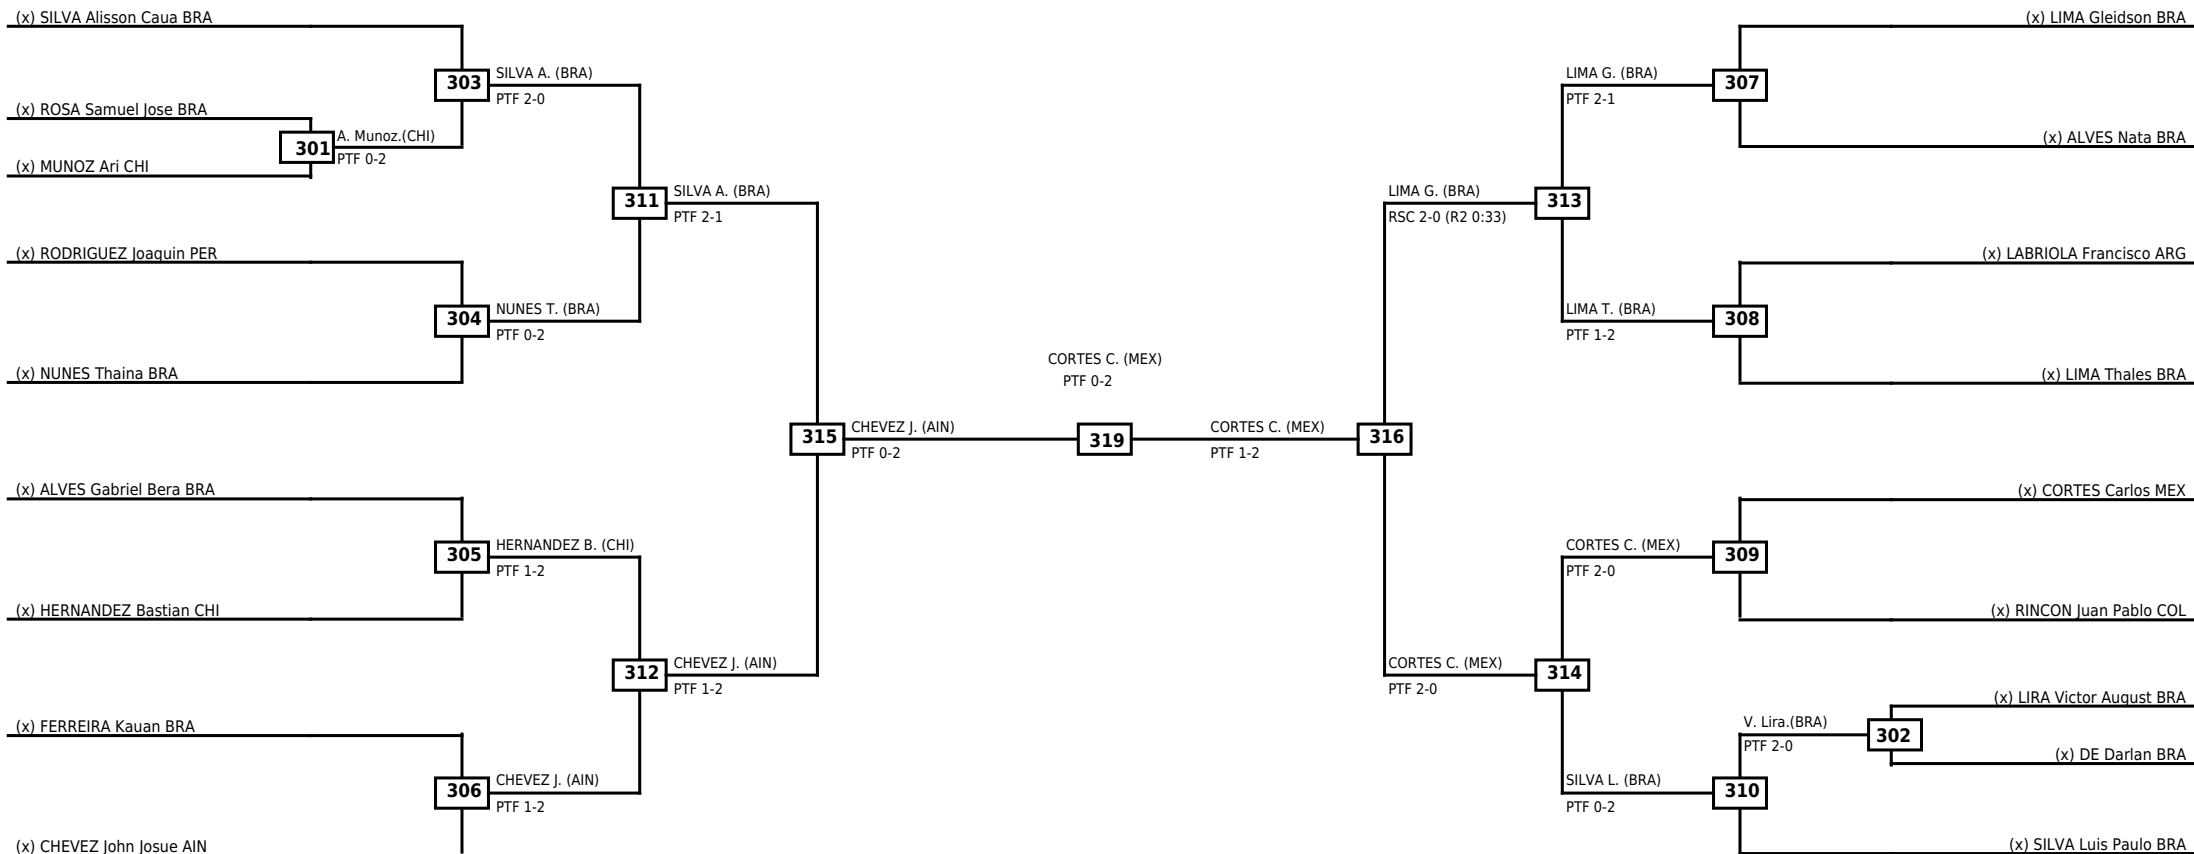

Round of 16 Quarterfinals Semifinals

Final

Semifinals

Quarterfinals Round of 16

Classification
1 WILCOX Sheldon USA
2 FUENZALIDA Pedro CHI
3 ARGUELLO Josue Gabriel ECU
3 PALUDO Enzo BRA

LEGEND RSC: Win by Referee stops contest WDR: Win by Withdrawal DQB: Win by Disqualification for Unsportsmanlike behavior
 (x)Seed PTF: Win by Final score DSQ: Win by Disqualification R: Round

Round of 32 Round of 16 Quarterfinals Semifinals Final Semifinals Quarterfinals Round of 16 Round of 32

Classification
1 CORTES Carlos MEX
2 CHEVEZ John Josue AIN
3 SILVA Alisson Caua BRA
3 LIMA NETO Gleidson BRA