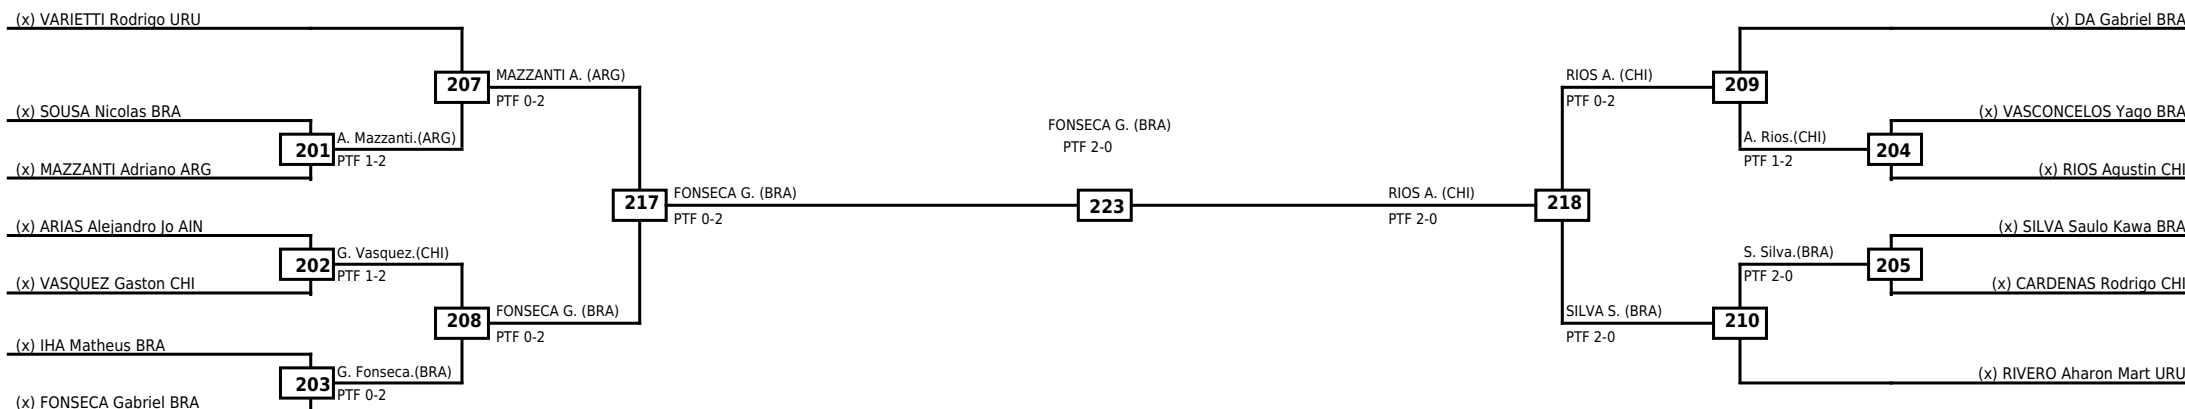

Round of 32 Round of 16 Quarterfinals Semifinals Final Semifinals Quarterfinals Round of 16 Round of 32

Classification
1 CORTES Carlos MEX
2 CHEVEZ John Josue AIN
3 SILVA Alisson Caua BRA
3 LIMA NETO Gleidson BRA

LEGEND RSC: Win by Referee stops contest WDR: Win by Withdrawal DQB: Win by Disqualification for Unsportsmanlike behavior
(x)Seed PTF: Win by Final score DSQ: Win by Disqualification R: Round

Round of 16 Quarterfinals Semifinals

Final

Semifinals

Quarterfinals Round of 16

Classification
1 FONSECA Gabriel BRA
2 RIOS Agustin CHI
3 MAZZANTI Adriano ARG
3 SILVA Saulo Kawa BRA

LEGEND RSC: Win by Referee stops contest WDR: Win by Withdrawal DQB: Win by Disqualification for Unsportsmanlike behavior
 (x)Seed PTF: Win by Final score DSQ: Win by Disqualification R: Round