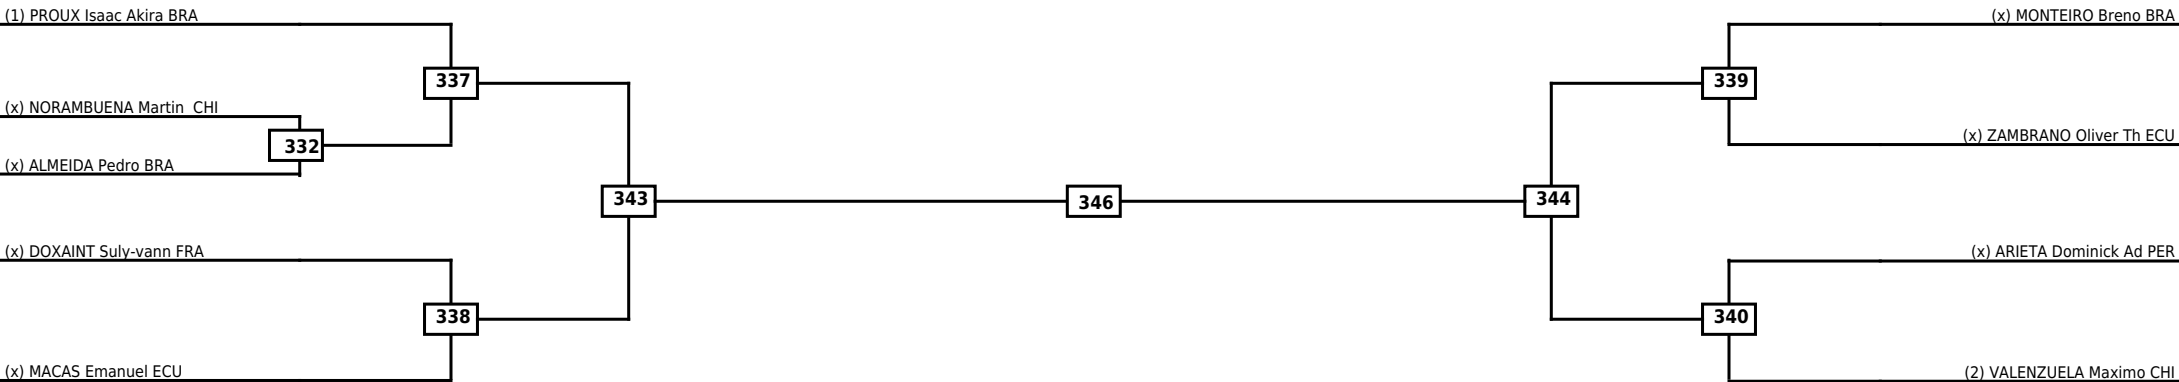

Round of 16 Quarterfinals Semifinals

Final

Semifinals

Quarterfinals Round of 16

Classification
1
2
3
3

LEGEND RSC: Win by Referee stops contest WDR: Win by Withdrawal DQB: Win by Disqualification for Unsportsmanlike behavior  
 (x)Seed PTF: Win by Final score DSQ: Win by Disqualification R: Round

Round of 16	Quarterfinals	Semifinals	Final
-------------	---------------	------------	-------

Classification
1
2
3
3

LEGEND	RSC: Win by Referee stops contest	WDR: Win by Withdrawal	DQB: Win by Disqualification for Unsportsmanlike behavior
(x)Seed	PTF: Win by Final score	DSQ: Win by Disqualification	R: Round