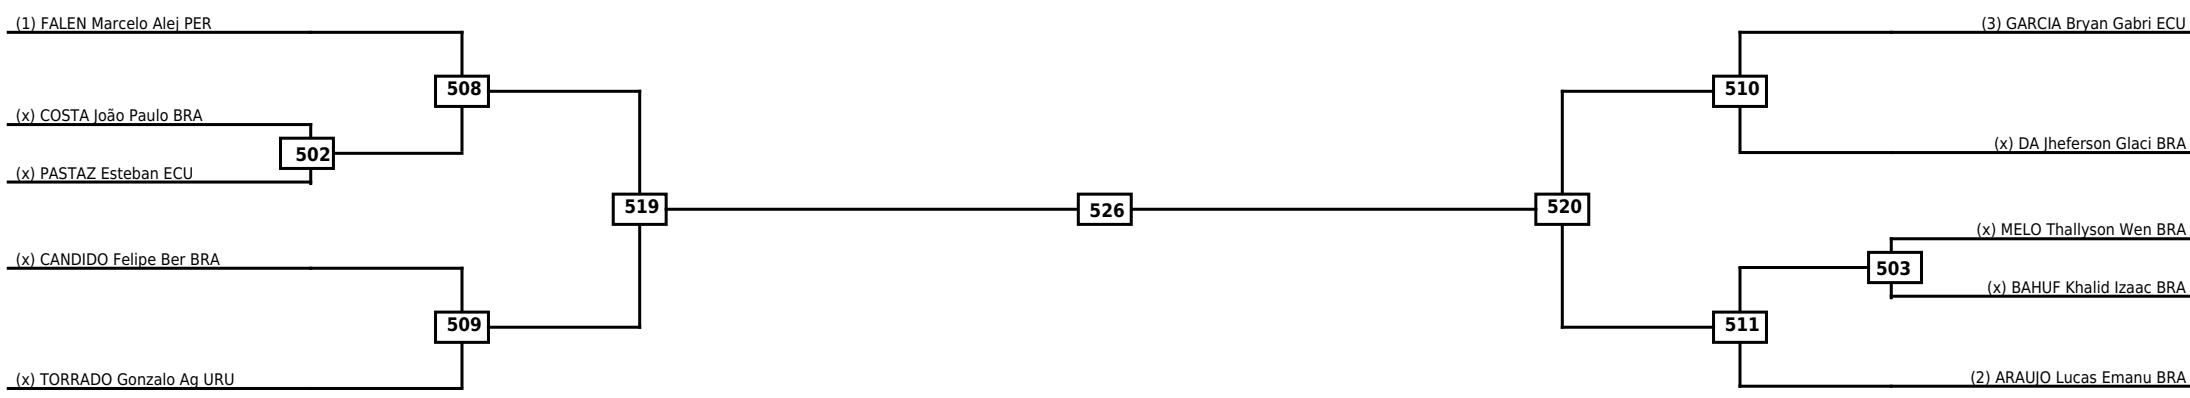

Round of 16	Quarterfinals	Semifinals	Final

Classification
1
2
3
3

LEGEND	RSC: Win by Referee stops contest	WDR: Win by Withdrawal	DQB: Win by Disqualification for Unsportsmanlike behavior
(x)Seed	PTF: Win by Final score	DSQ: Win by Disqualification	R: Round