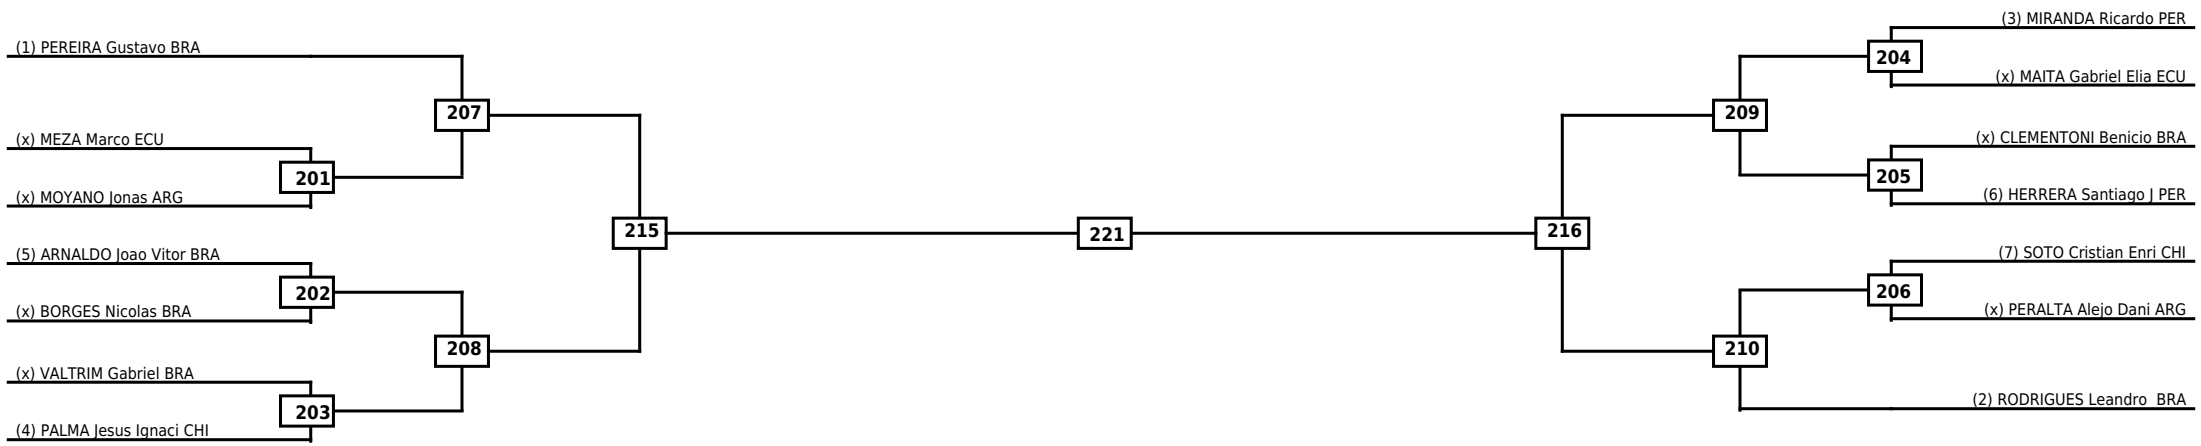

### Juniors Men -55kg Contestants: 15

Round of 16	Quarterfinals	Semifinals	Final
-------------	---------------	------------	-------

Classification
1
2
3
3

LEGEND	RSC: Win by Referee stops contest	WDR: Win by Withdrawal	DQB: Win by Disqualification for Unsportsmanlike behavior
(x)Seed	PTF: Win by Final score	DSQ: Win by Disqualification	R: Round

Round of 16	Quarterfinals	Semifinals	Final
-------------	---------------	------------	-------

Classification
1
2
3
3

LEGEND	RSC: Win by Referee stops contest	WDR: Win by Withdrawal	DQB: Win by Disqualification for Unsportsmanlike behavior
(x)Seed	PTF: Win by Final score	DSQ: Win by Disqualification	R: Round