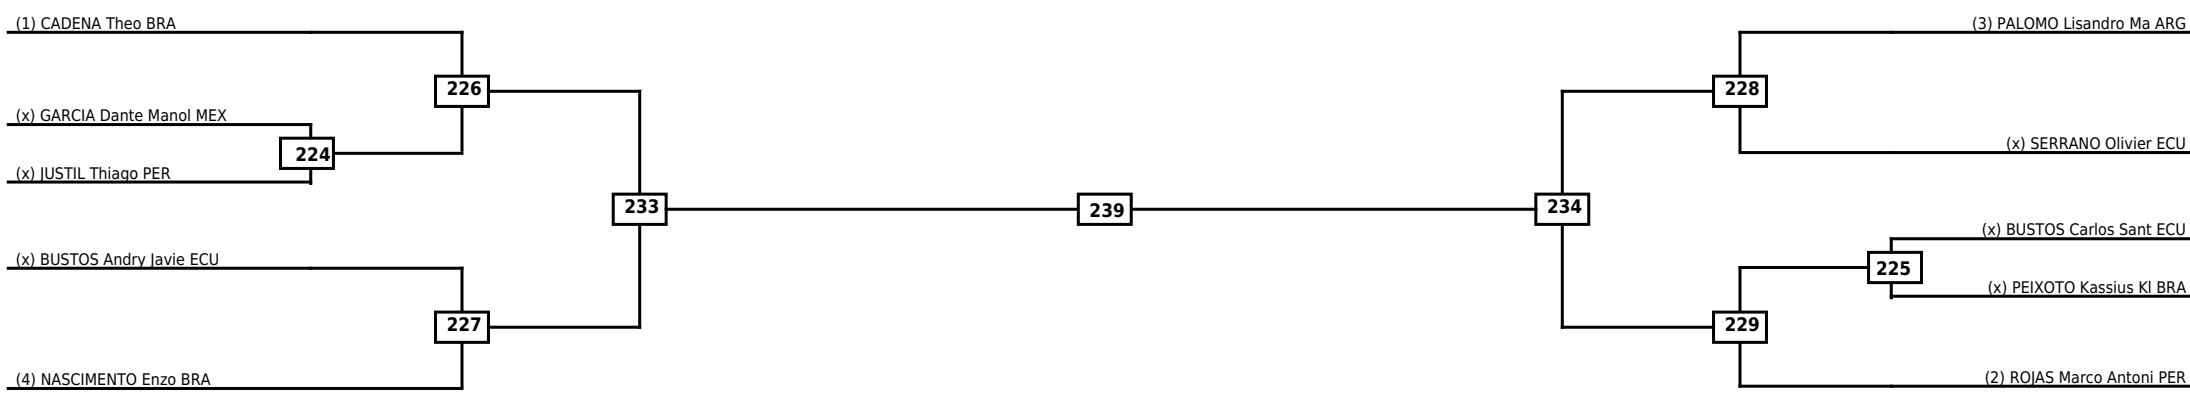

Round of 16	Quarterfinals	Semifinals	Final

Classification
1
2
3
3

LEGEND	RSC: Win by Referee stops contest	WDR: Win by Withdrawal	DQB: Win by Disqualification for Unsportsmanlike behavior
(x)Seed	PTF: Win by Final score	DSQ: Win by Disqualification	R: Round