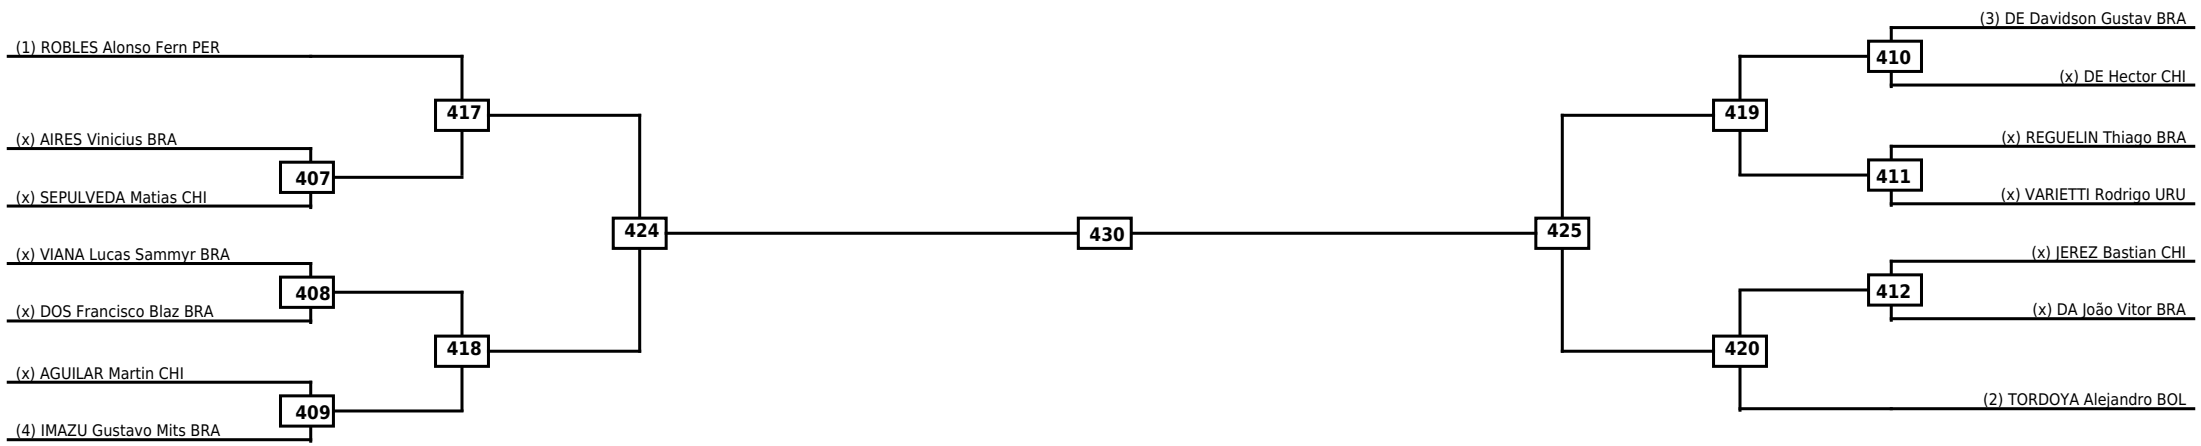

Round of 16	Quarterfinals	Semifinals	Final

Classification
1
2
3
3

LEGEND	RSC: Win by Referee stops contest	WDR: Win by Withdrawal	DQB: Win by Disqualification for Unsportsmanlike behavior
(x)Seed	PTF: Win by Final score	DSQ: Win by Disqualification	R: Round