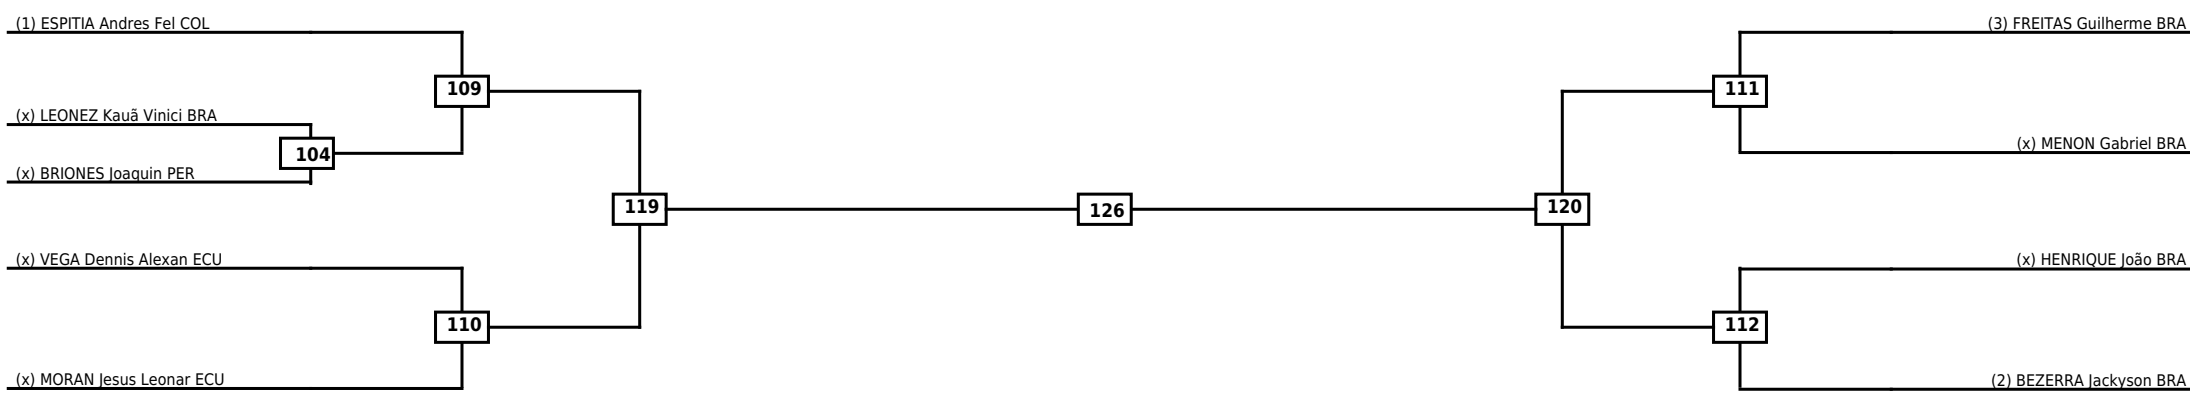

Round of 16	Quarterfinals	Semifinals	Final

Classification
1
2
3
3

LEGEND	RSC: Win by Referee stops contest	WDR: Win by Withdrawal	DQB: Win by Disqualification for Unsportsmanlike behavior
(x)Seed	PTF: Win by Final score	DSQ: Win by Disqualification	R: Round