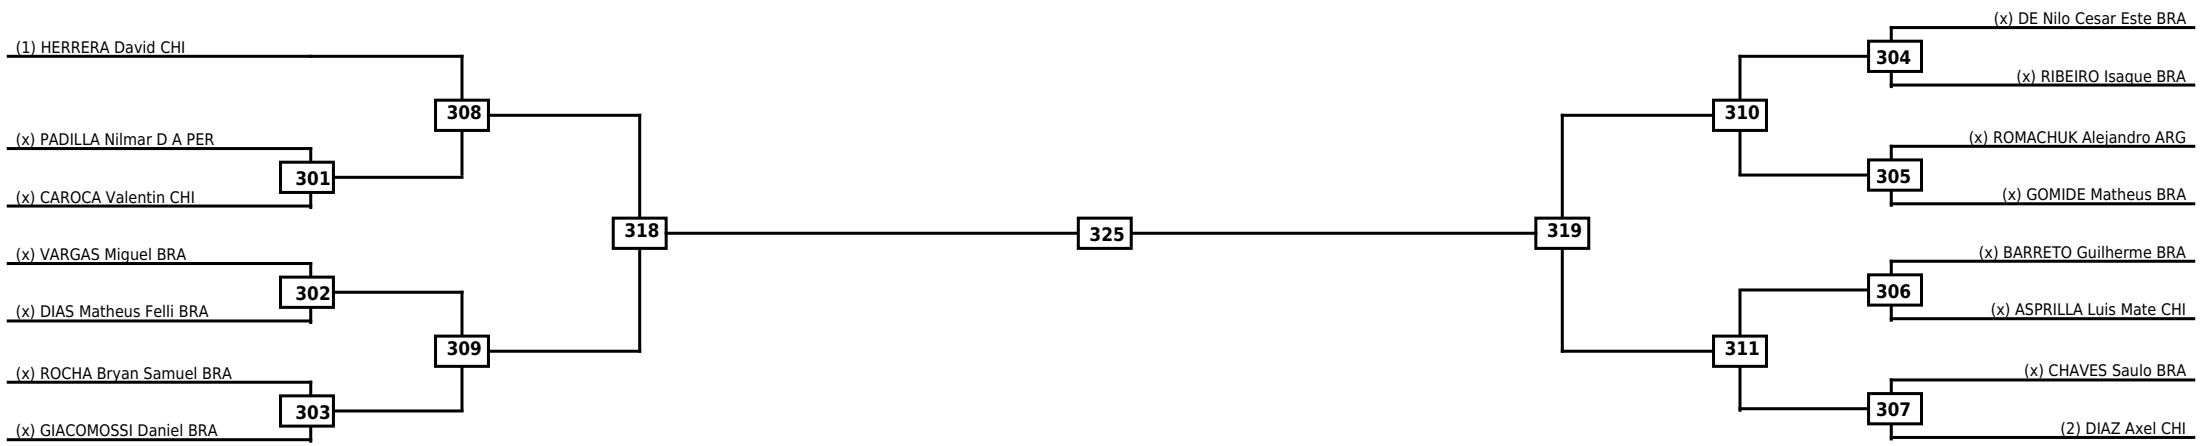

D1 Panamericano Open P2 Rio 2026 Cadets Junior

SAT 09 MAY 2026

Juniors Men -55kg Contestants: 15

Round of 16	Quarterfinals	Semifinals	Final

Classification
1
2
3
3

LEGEND	RSC: Win by Referee stops contest	WDR: Win by Withdrawal	DQB: Win by Disqualification for Unsportsmanlike behavior
(x)Seed	PTF: Win by Final score	DSQ: Win by Disqualification	R: Round