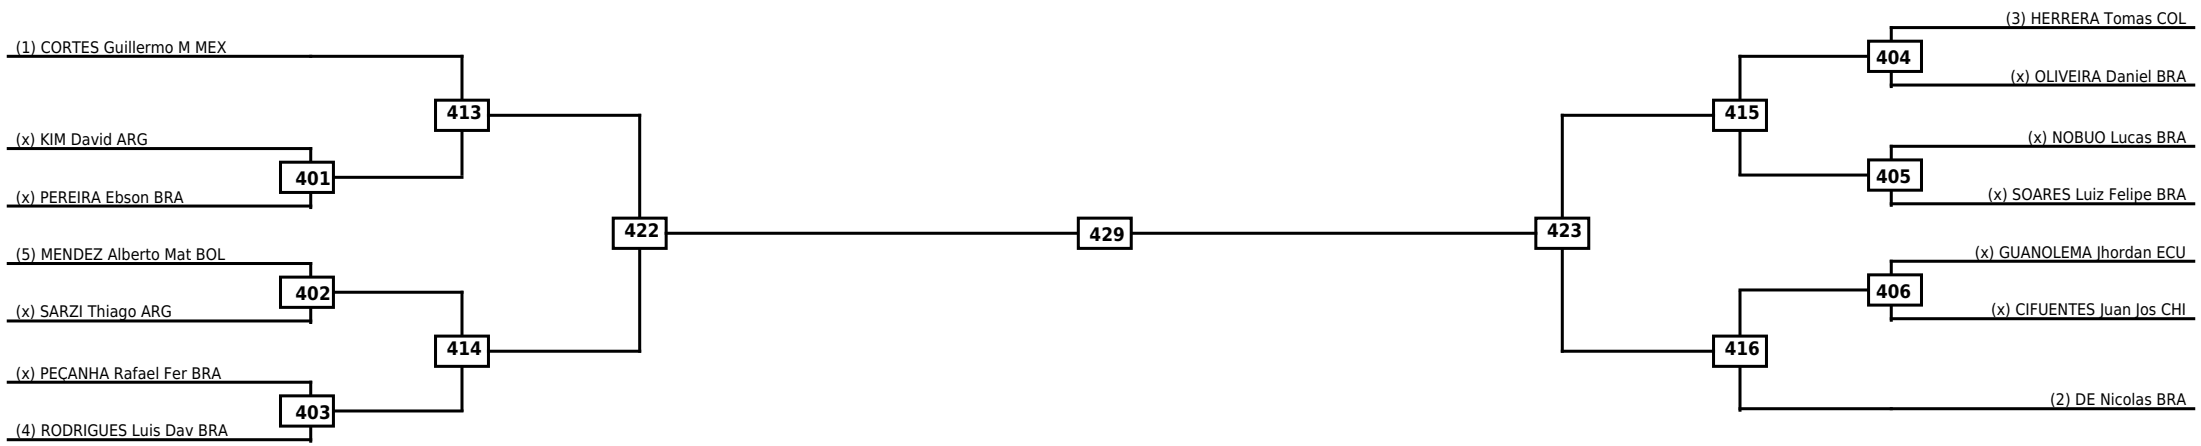

Round of 16	Quarterfinals	Semifinals	Final

Classification
1
2
3
3

LEGEND	RSC: Win by Referee stops contest	WDR: Win by Withdrawal	DQB: Win by Disqualification for Unsportsmanlike behavior
(x)Seed	PTF: Win by Final score	DSQ: Win by Disqualification	R: Round