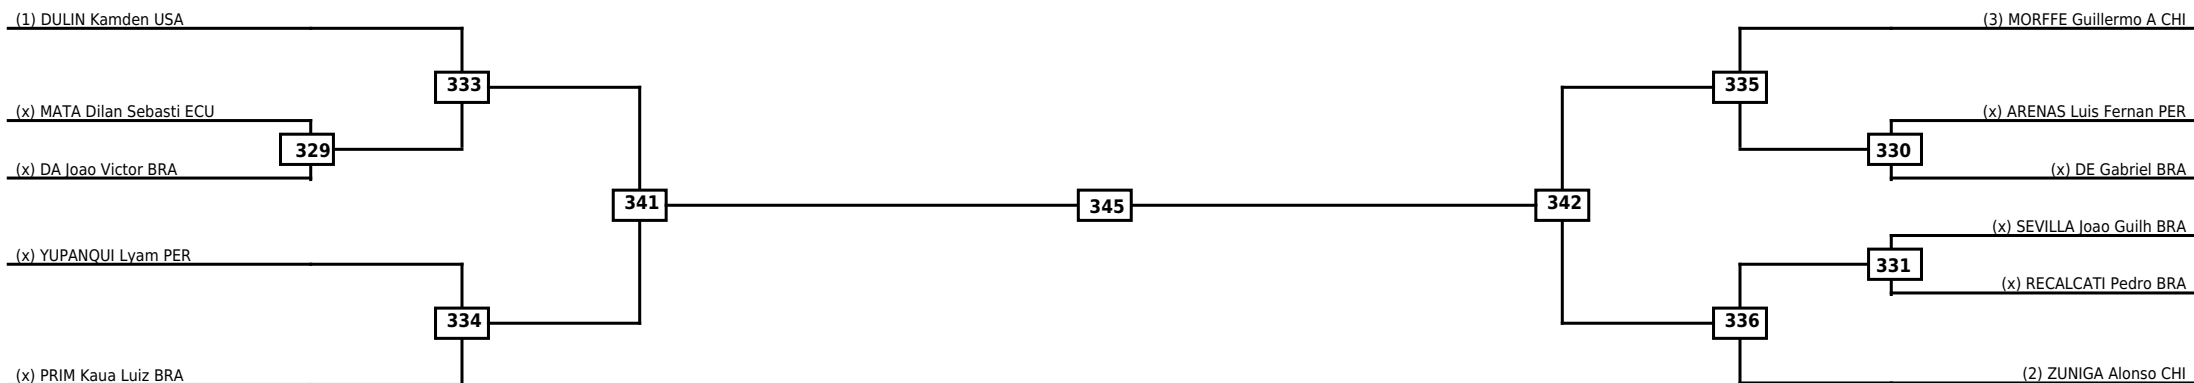

Quarterfinals	Semifinals	Final	Semifinals	Quarterfinals
---------------	------------	-------	------------	---------------

Classification
1
2
3
3

LEGEND	RSC: Win by Referee stops contest	WDR: Win by Withdrawal	DQB: Win by Disqualification for Unsportsmanlike behavior
(x)Seed	PTF: Win by Final score	DSQ: Win by Disqualification	R: Round

Round of 16 Quarterfinals Semifinals

Final

Semifinals

Quarterfinals Round of 16

Classification
1
2
3
3

LEGEND RSC: Win by Referee stops contest WDR: Win by Withdrawal DQB: Win by Disqualification for Unsportsmanlike behavior  
 (x)Seed PTF: Win by Final score DSQ: Win by Disqualification R: Round