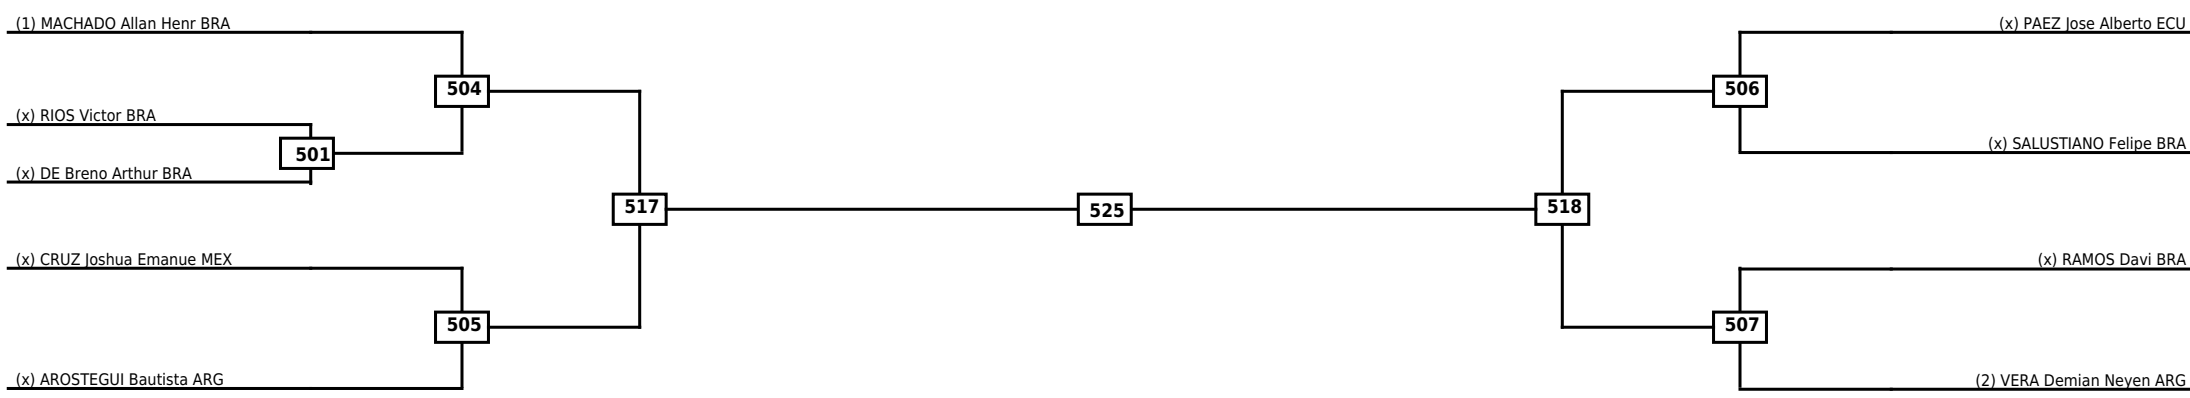

Round of 16	Quarterfinals	Semifinals	Final
-------------	---------------	------------	-------

Classification
1
2
3
3

LEGEND	RSC: Win by Referee stops contest	WDR: Win by Withdrawal	DQB: Win by Disqualification for Unsportsmanlike behavior
(x)Seed	PTF: Win by Final score	DSQ: Win by Disqualification	R: Round