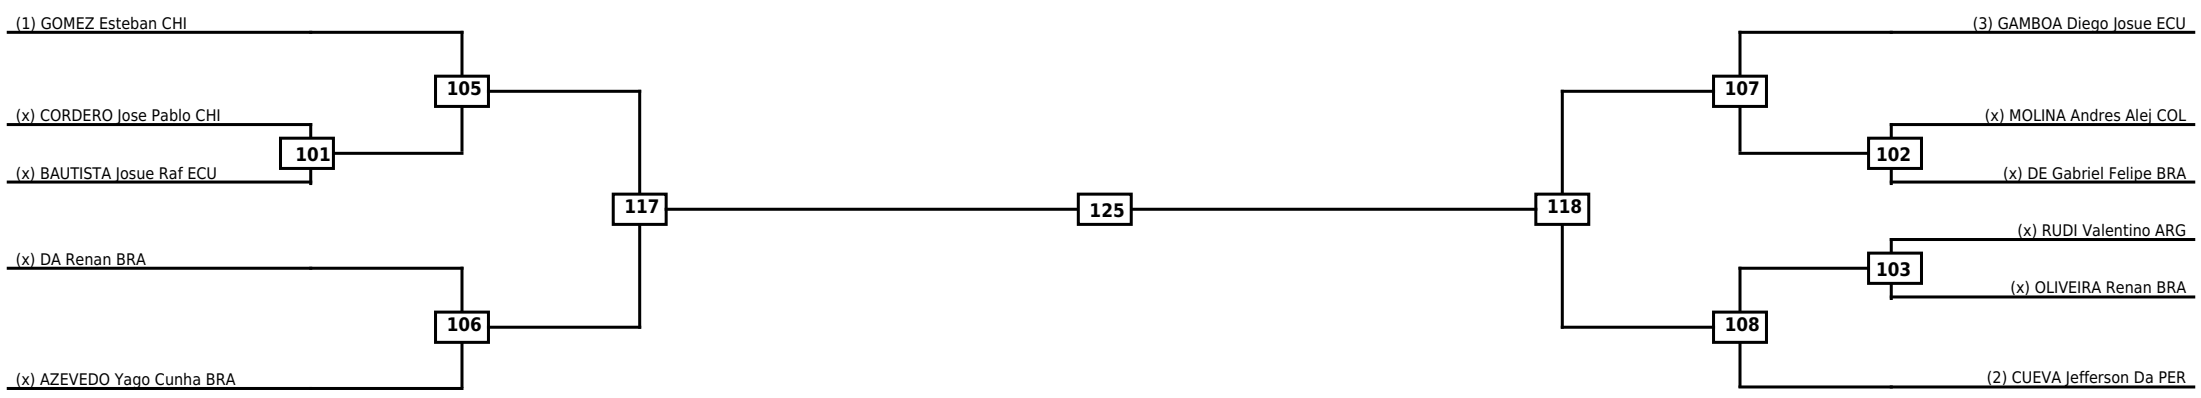

Round of 16	Quarterfinals	Semifinals	Final

Classification
1
2
3
3

LEGEND	RSC: Win by Referee stops contest	WDR: Win by Withdrawal	DQB: Win by Disqualification for Unsportsmanlike behavior
(x)Seed	PTF: Win by Final score	DSQ: Win by Disqualification	R: Round