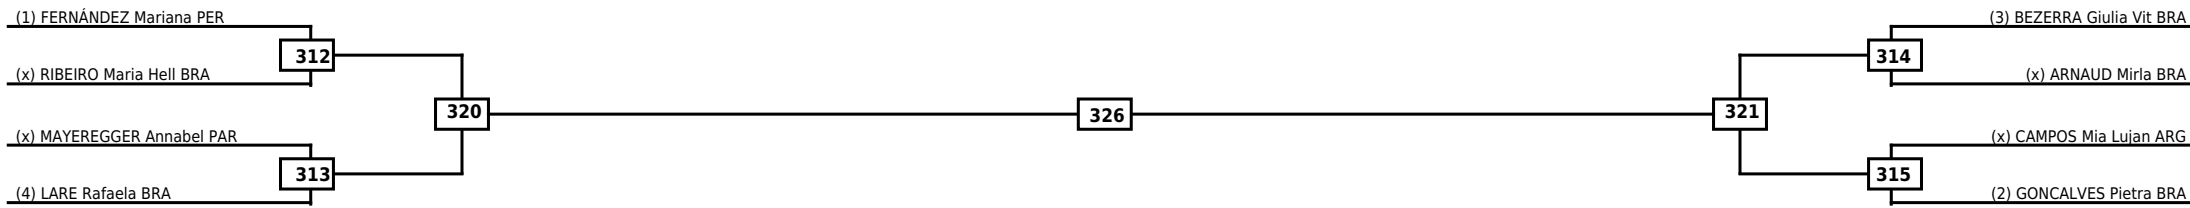

Quarterfinals	Semifinals	Final	Quarterfinals

Classification
1
2
3
3

LEGEND	RSC: Win by Referee stops contest	WDR: Win by Withdrawal	DQB: Win by Disqualification for Unsportsmanlike behavior
(x)Seed	PTF: Win by Final score	DSQ: Win by Disqualification	R: Round