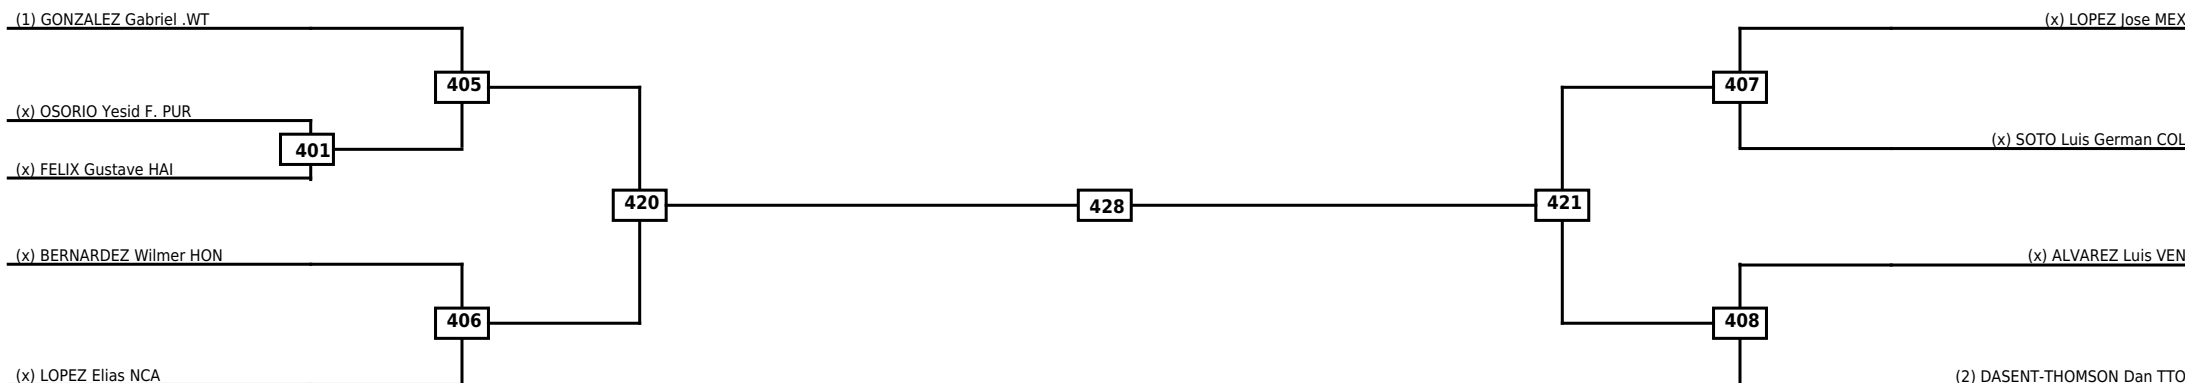

Round of 16 Quarterfinals Semifinals

Final

Semifinals

Quarterfinals Round of 16

Classification

LEGEND RSC: Win by Referee stops contest WDR: Win by Withdrawal DQB: Win by Disqualification for Unsportsmanlike behavior
 (x)Seed PTF: Win by Final score DSQ: Win by Disqualification R: Round

Round of 16	Quarterfinals	Semifinals	Final
-------------	---------------	------------	-------

Classification

LEGEND	RSC: Win by Referee stops contest	WDR: Win by Withdrawal	DQB: Win by Disqualification for Unsportsmanlike behavior
(x)Seed	PTF: Win by Final score	DSQ: Win by Disqualification	R: Round