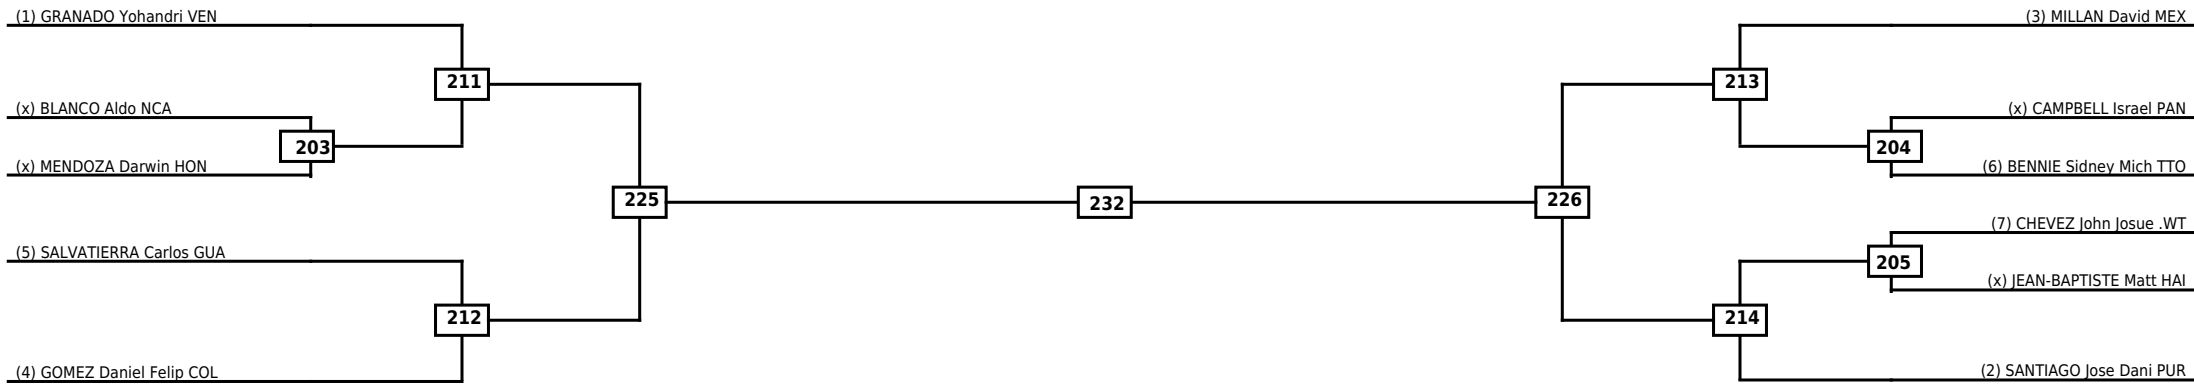

Round of 16 Quarterfinals Semifinals

Final

Semifinals

Quarterfinals Round of 16

Classification

LEGEND RSC: Win by Referee stops contest WDR: Win by Withdrawal DQB: Win by Disqualification for Unsportsmanlike behavior
 (x)Seed PTF: Win by Final score DSQ: Win by Disqualification R: Round

Round of 16	Quarterfinals	Semifinals	Final
-------------	---------------	------------	-------

Classification

LEGEND	RSC: Win by Referee stops contest	WDR: Win by Withdrawal	DQB: Win by Disqualification for Unsportsmanlike behavior
(x)Seed	PTF: Win by Final score	DSQ: Win by Disqualification	R: Round