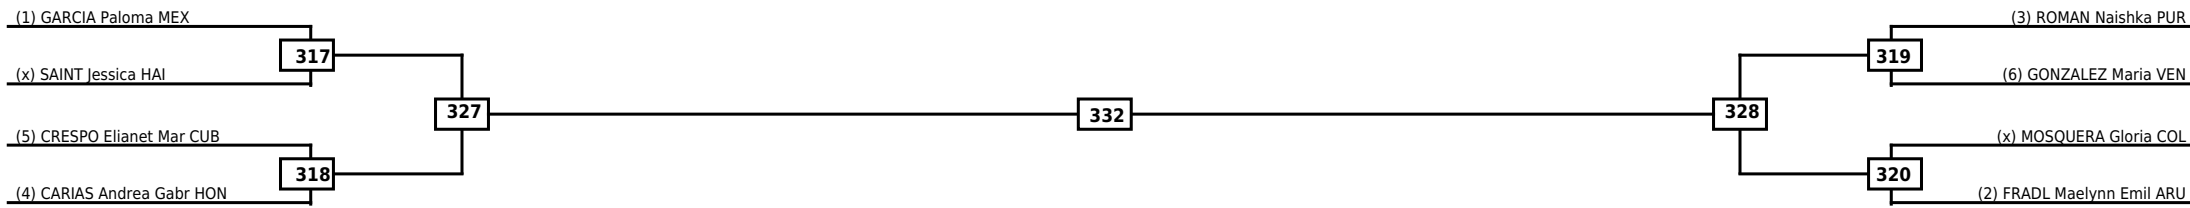

Quarterfinals	Semifinals	Final	Semifinals	Quarterfinals

Classification

LEGEND	RSC: Win by Referee stops contest	WDR: Win by Withdrawal	DQB: Win by Disqualification for Unsportsmanlike behavior
(x)Seed	PTF: Win by Final score	DSQ: Win by Disqualification	R: Round