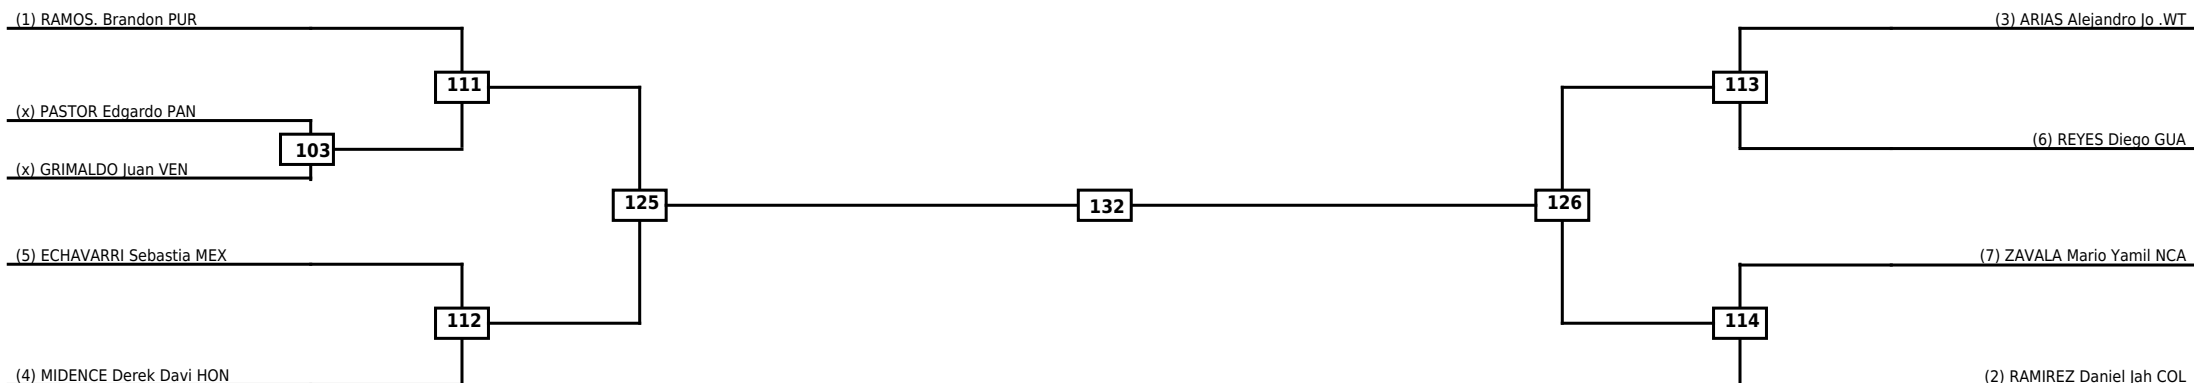

Round of 16	Quarterfinals	Semifinals	Final

Classification

LEGEND RSC: Win by Referee stops contest WDR: Win by Withdrawal DQB: Win by Disqualification for Unsportsmanlike behavior
(x)Seed PTF: Win by Final score DSQ: Win by Disqualification R: Round