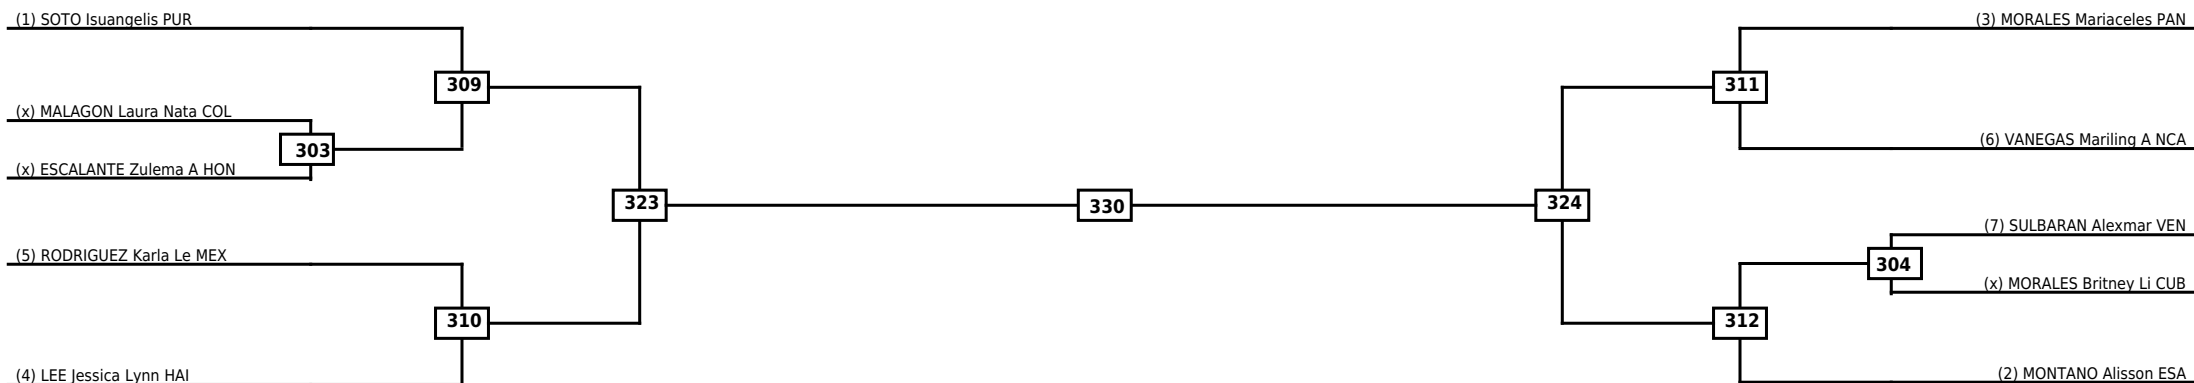

Round of 16   Quarterfinals   Semifinals   Final   Semifinals   Quarterfinals   Round of 16

Classification

LEGEND RSC: Win by Referee stops contest   WDR: Win by Withdrawal   DQB: Win by Disqualification for Unsportsmanlike behavior
(x)Seed   PTF: Win by Final score   DSQ: Win by Disqualification   R: Round