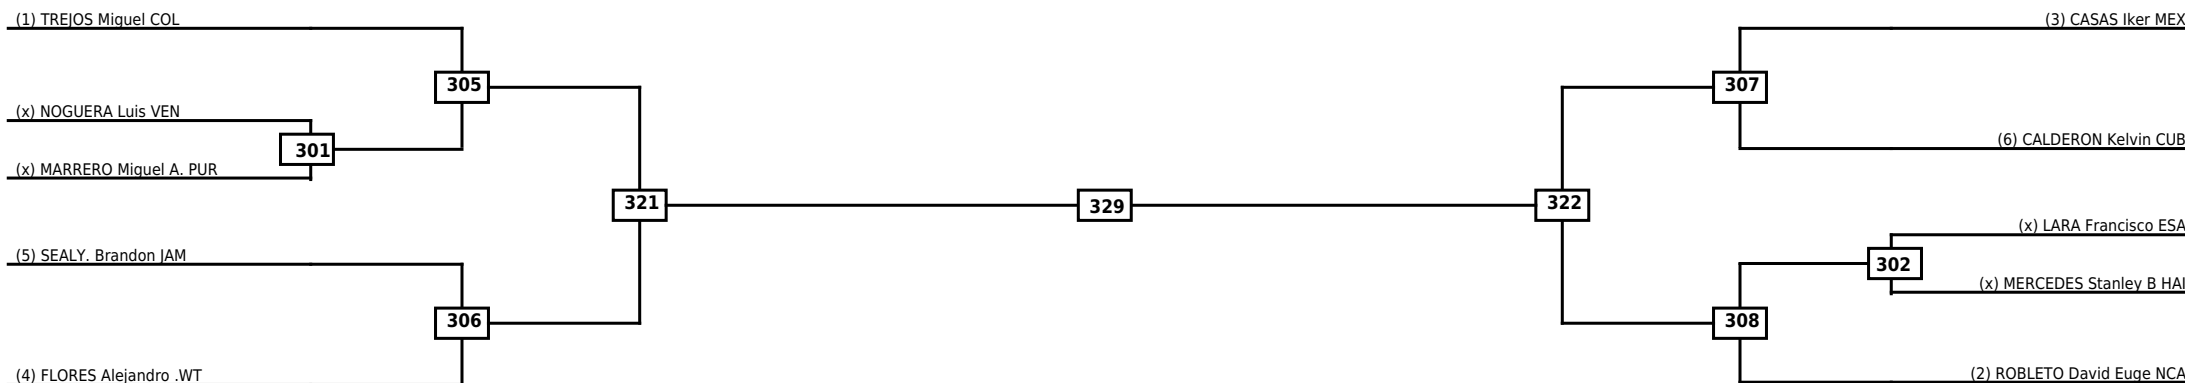

Round of 16 Quarterfinals Semifinals

Final

Semifinals

Quarterfinals Round of 16

Classification

LEGEND RSC: Win by Referee stops contest WDR: Win by Withdrawal DQB: Win by Disqualification for Unsportsmanlike behavior
 (x)Seed PTF: Win by Final score DSQ: Win by Disqualification R: Round