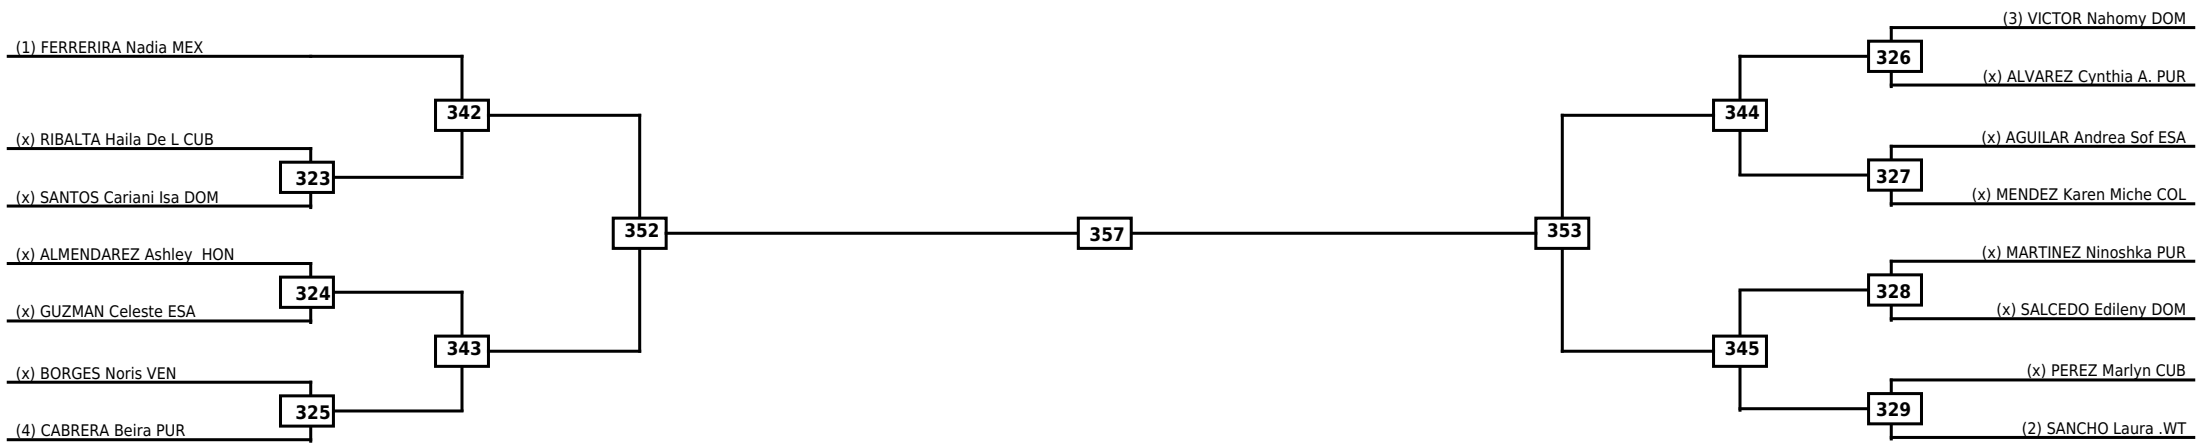

Round of 16	Quarterfinals	Semifinals	Final

Classification

LEGEND	RSC: Win by Referee stops contest	WDR: Win by Withdrawal	DQB: Win by Disqualification for Unsportsmanlike behavior
(x)Seed	PTF: Win by Final score	DSQ: Win by Disqualification	R: Round