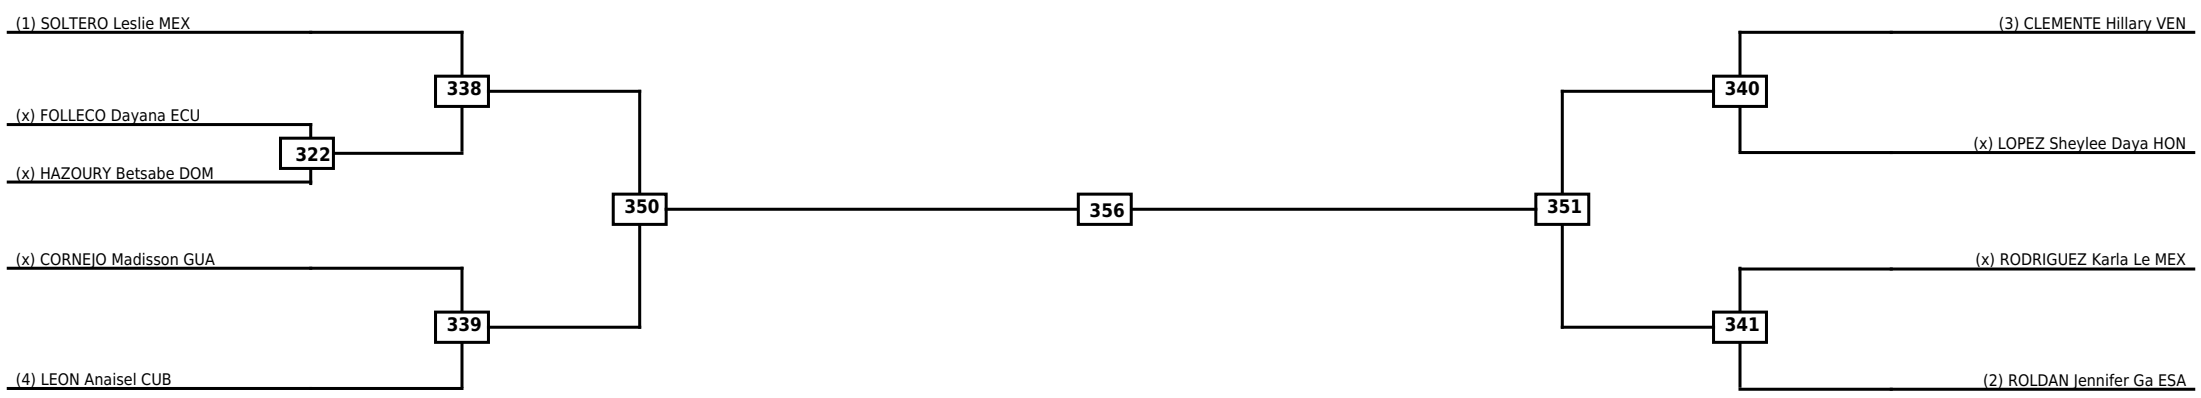

Round of 16	Quarterfinals	Semifinals	Final

Classification

LEGEND	RSC: Win by Referee stops contest	WDR: Win by Withdrawal	DQB: Win by Disqualification for Unsportsmanlike behavior
(x)Seed	PTF: Win by Final score	DSQ: Win by Disqualification	R: Round