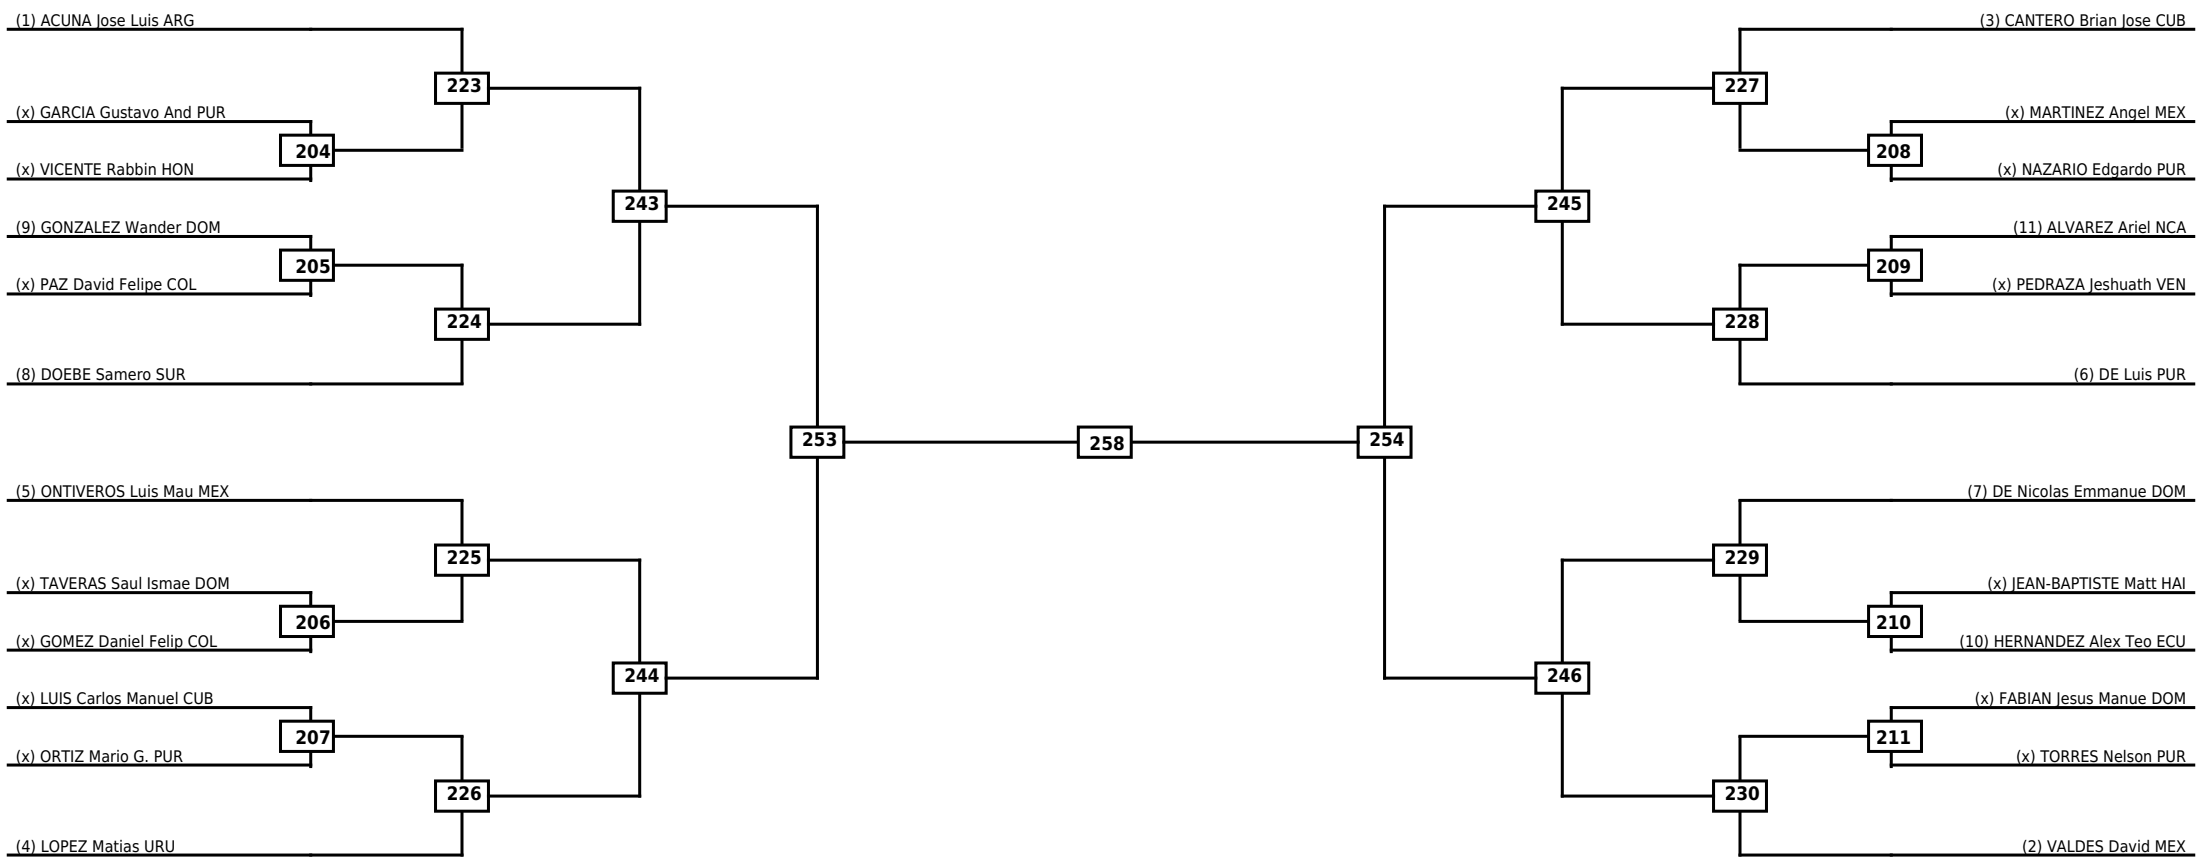

Round of 32	Round of 16	Quarterfinals	Semifinals	Final	Semifinals	Quarterfinals	Round of 16	Round of 32
-------------	-------------	---------------	------------	-------	------------	---------------	-------------	-------------

<b>Classification</b>

**LEGEND** RSC: Win by Referee stops contest    WDR: Win by Withdrawal    DQB: Win by Disqualification for Unsportsmanlike behavior  
 (x)Seed    PTF: Win by Final score    DSQ: Win by Disqualification    R: Round