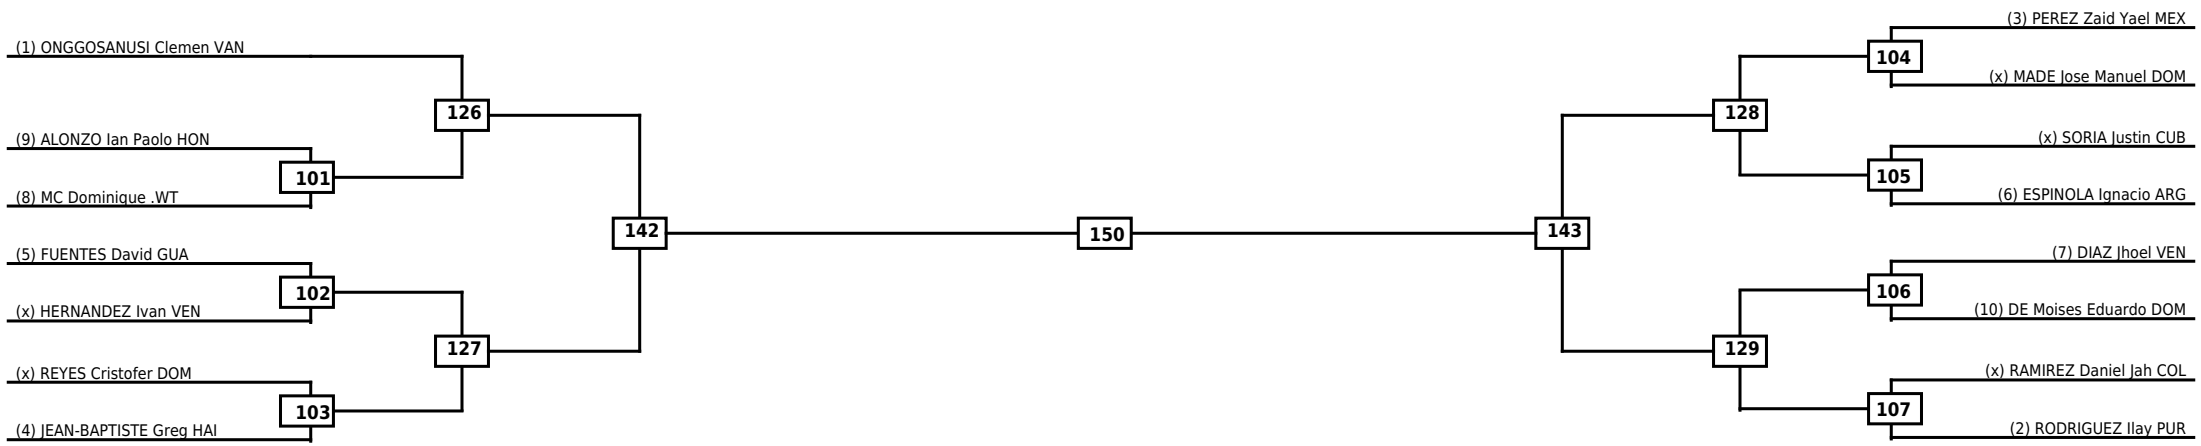

Round of 16	Quarterfinals	Semifinals	Final

Classification

LEGEND RSC: Win by Referee stops contest WDR: Win by Withdrawal DQB: Win by Disqualification for Unsportsmanlike behavior
(x)Seed PTF: Win by Final score DSQ: Win by Disqualification R: Round