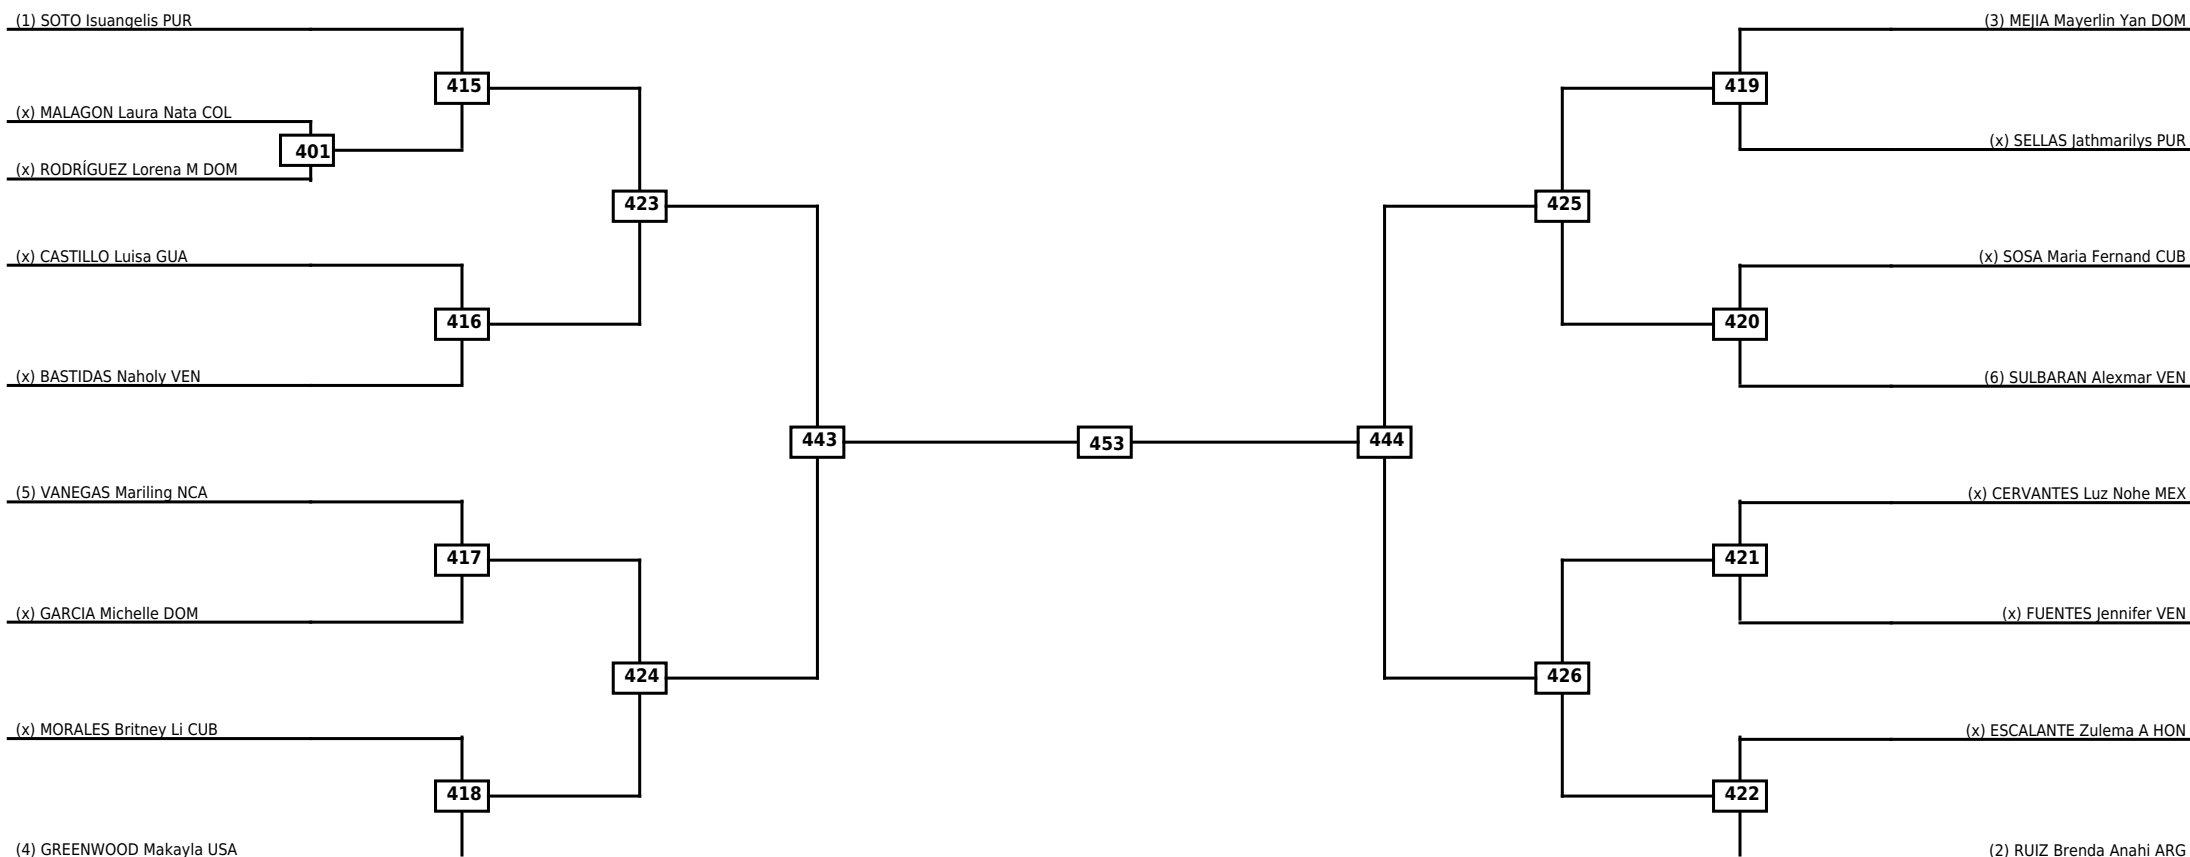

Round of 16	Quarterfinals	Semifinals	Final
-------------	---------------	------------	-------

Classification

LEGEND	RSC: Win by Referee stops contest	WDR: Win by Withdrawal	DQB: Win by Disqualification for Unsportsmanlike behavior
(x)Seed	PTF: Win by Final score	DSQ: Win by Disqualification	R: Round

Round of 32	Round of 16	Quarterfinals	Semifinals	Final	Semifinals	Quarterfinals	Round of 16	Round of 32
-------------	-------------	---------------	------------	-------	------------	---------------	-------------	-------------