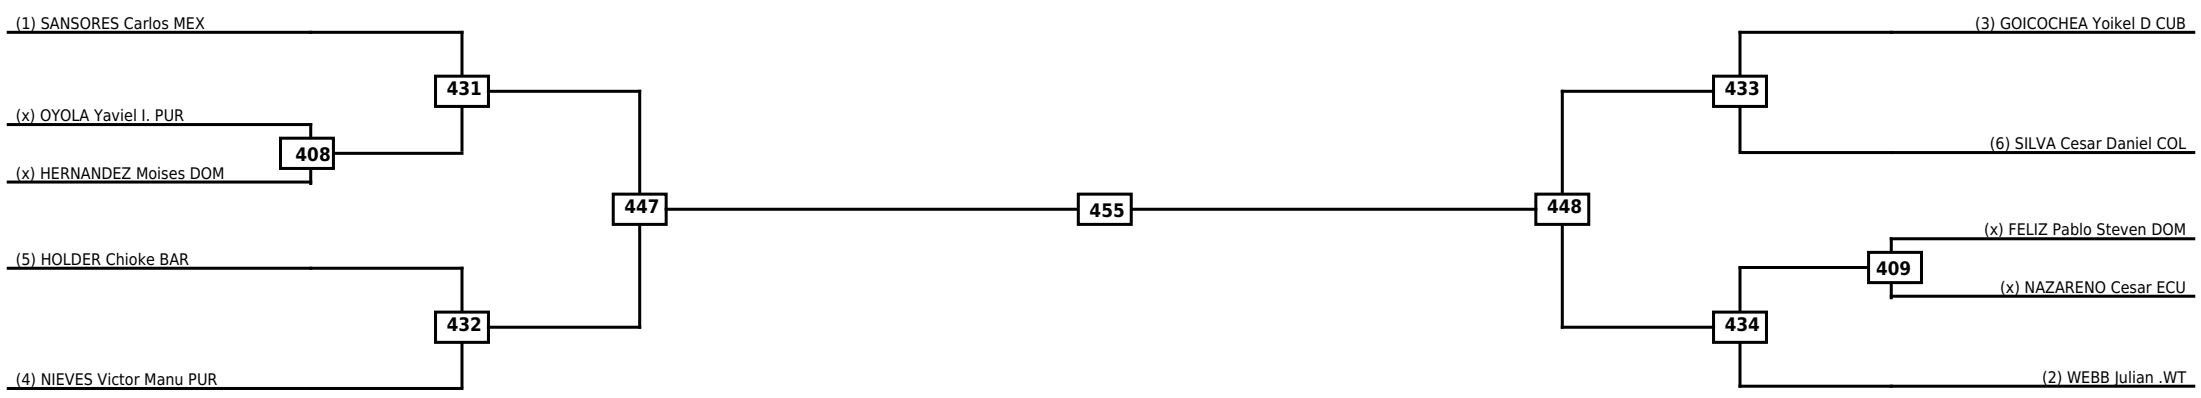

Round of 16	Quarterfinals	Semifinals	Final

Classification

LEGEND	RSC: Win by Referee stops contest	WDR: Win by Withdrawal	DQB: Win by Disqualification for Unsportsmanlike behavior
(x)Seed	PTF: Win by Final score	DSQ: Win by Disqualification	R: Round