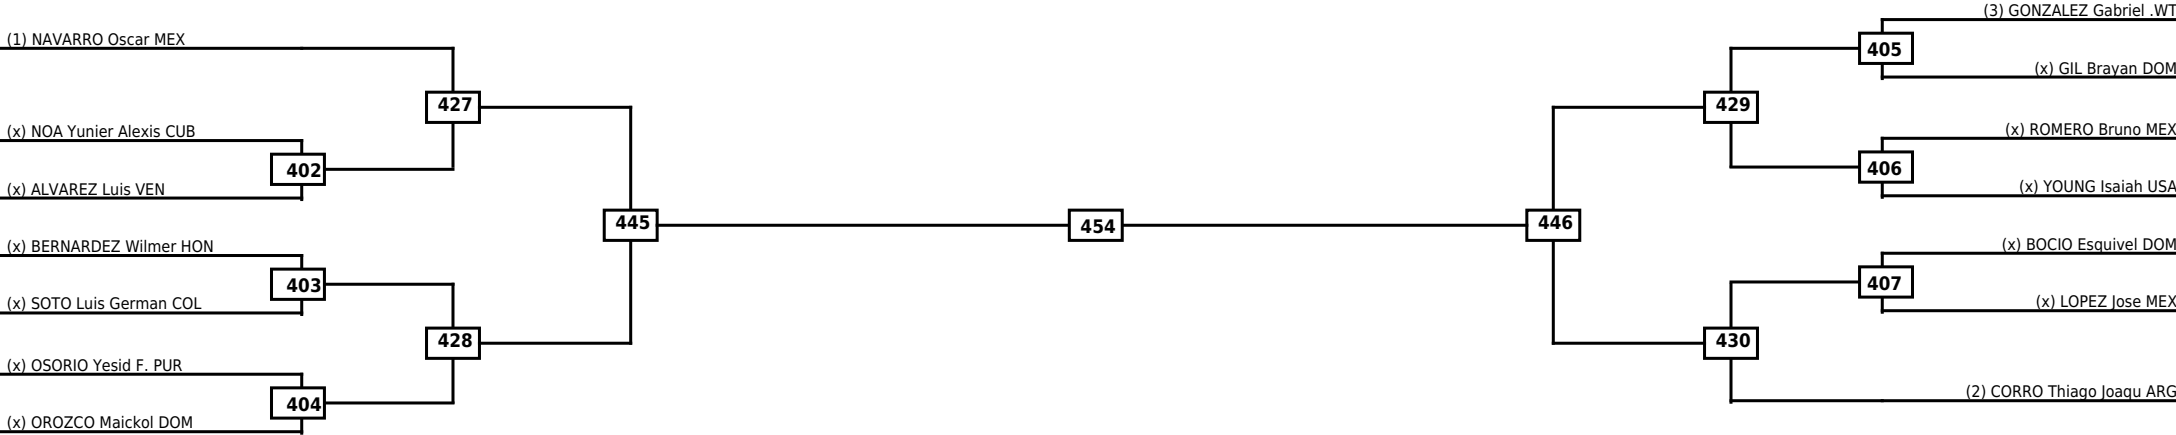

Round of 16	Quarterfinals	Semifinals	Final
-------------	---------------	------------	-------

Classification

LEGEND	RSC: Win by Referee stops contest	WDR: Win by Withdrawal	DQB: Win by Disqualification for Unsportsmanlike behavior
(x)Seed	PTF: Win by Final score	DSQ: Win by Disqualification	R: Round

Round of 32	Round of 16	Quarterfinals	Semifinals	Final	Semifinals	Quarterfinals	Round of 16	Round of 32
-------------	-------------	---------------	------------	-------	------------	---------------	-------------	-------------