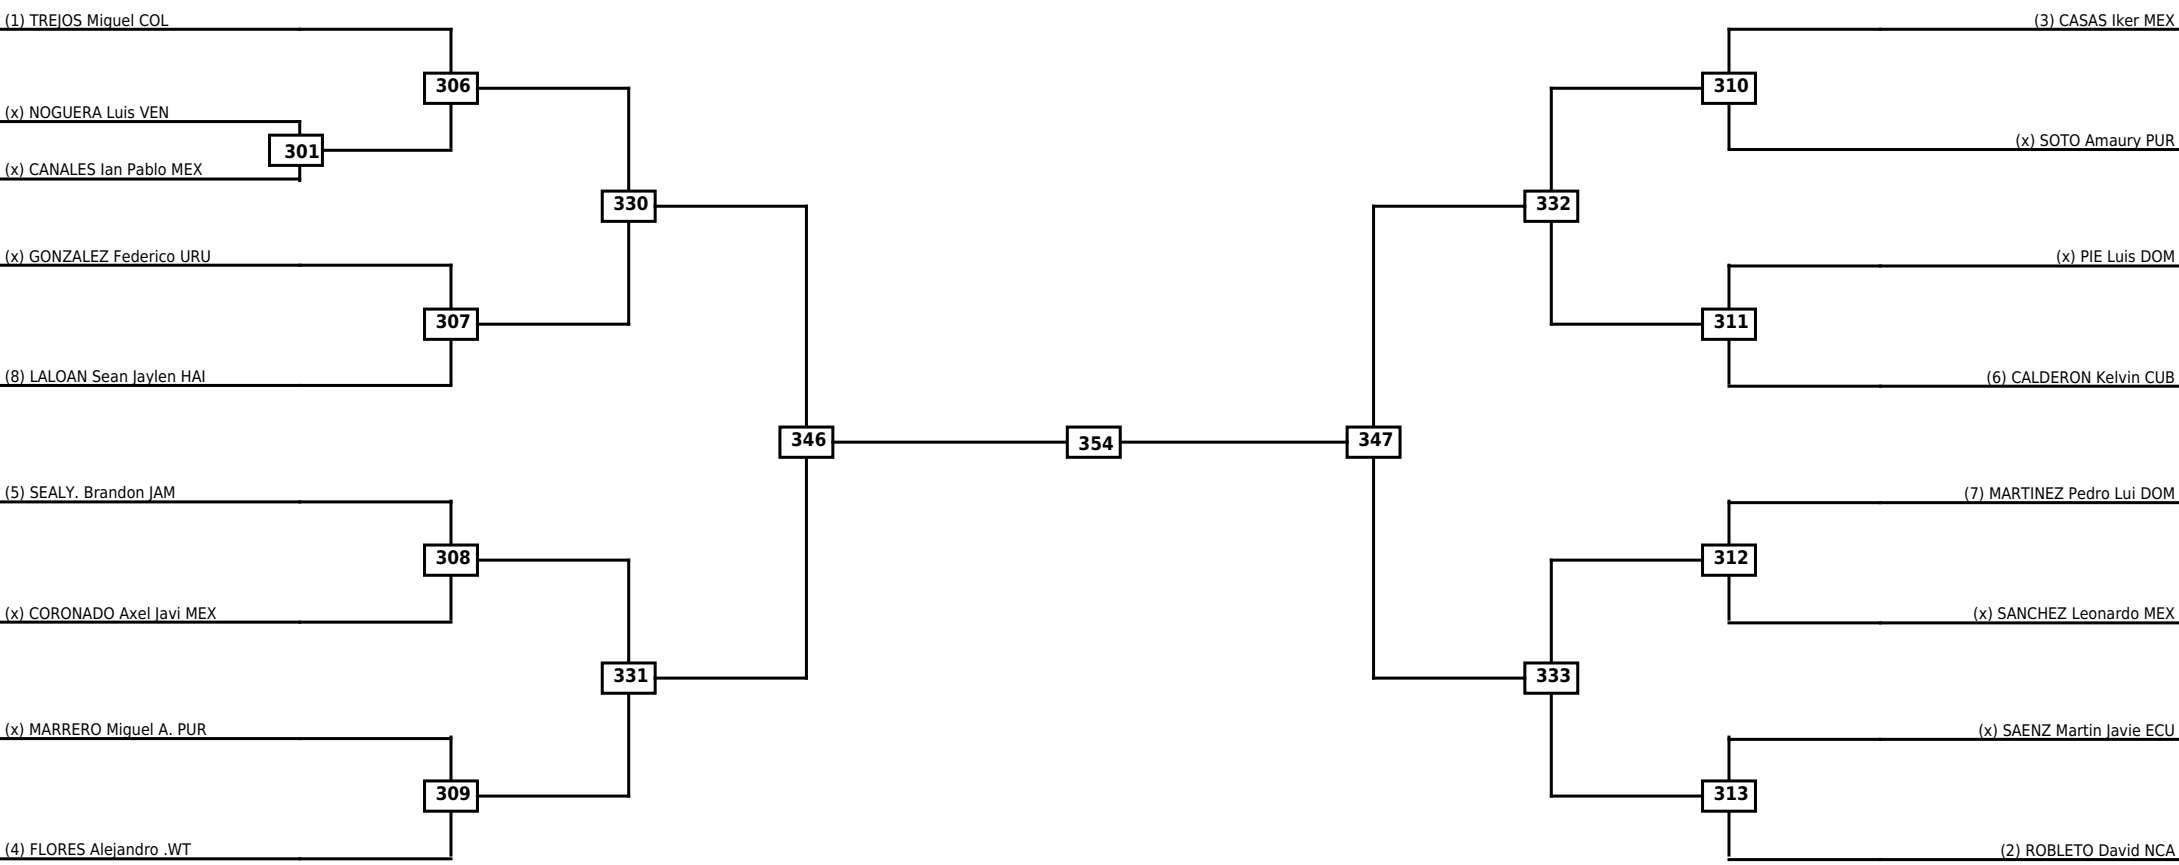

Round of 16	Quarterfinals	Semifinals	Final
-------------	---------------	------------	-------

Classification

LEGEND	RSC: Win by Referee stops contest	WDR: Win by Withdrawal	DQB: Win by Disqualification for Unsportsmanlike behavior
(x)Seed	PTF: Win by Final score	DSQ: Win by Disqualification	R: Round

Round of 32	Round of 16	Quarterfinals	Semifinals	Final	Semifinals	Quarterfinals	Round of 16	Round of 32
-------------	-------------	---------------	------------	-------	------------	---------------	-------------	-------------