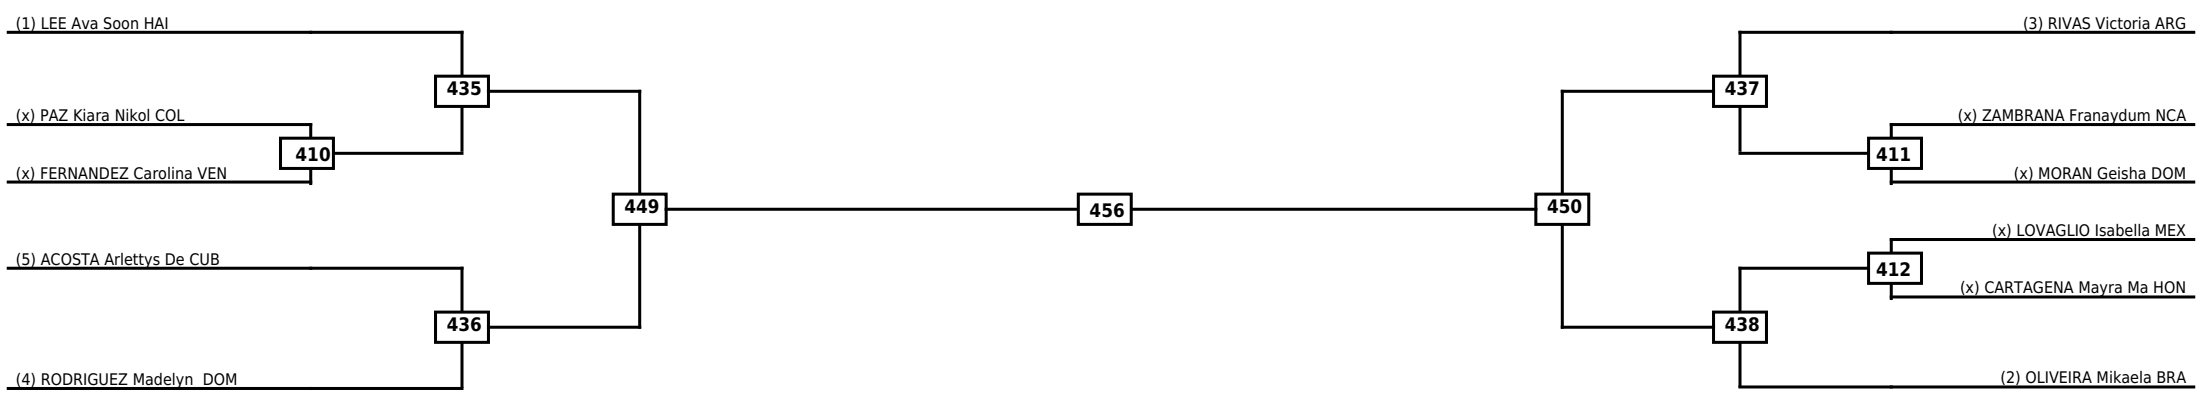

Round of 16	Quarterfinals	Semifinals	Final

Classification

LEGEND	RSC: Win by Referee stops contest	WDR: Win by Withdrawal	DQB: Win by Disqualification for Unsportsmanlike behavior
(x)Seed	PTF: Win by Final score	DSQ: Win by Disqualification	R: Round