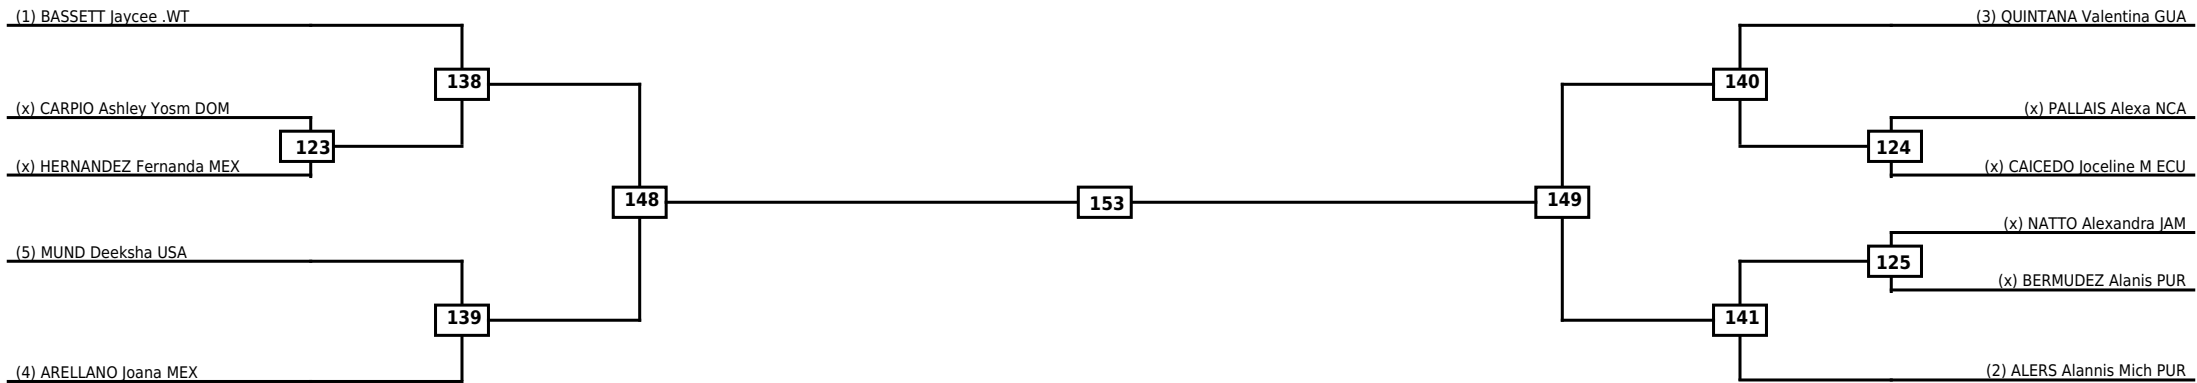

Round of 16	Quarterfinals	Semifinals	Final

Classification

LEGEND	RSC: Win by Referee stops contest	WDR: Win by Withdrawal	DQB: Win by Disqualification for Unsportsmanlike behavior
(x)Seed	PTF: Win by Final score	DSQ: Win by Disqualification	R: Round