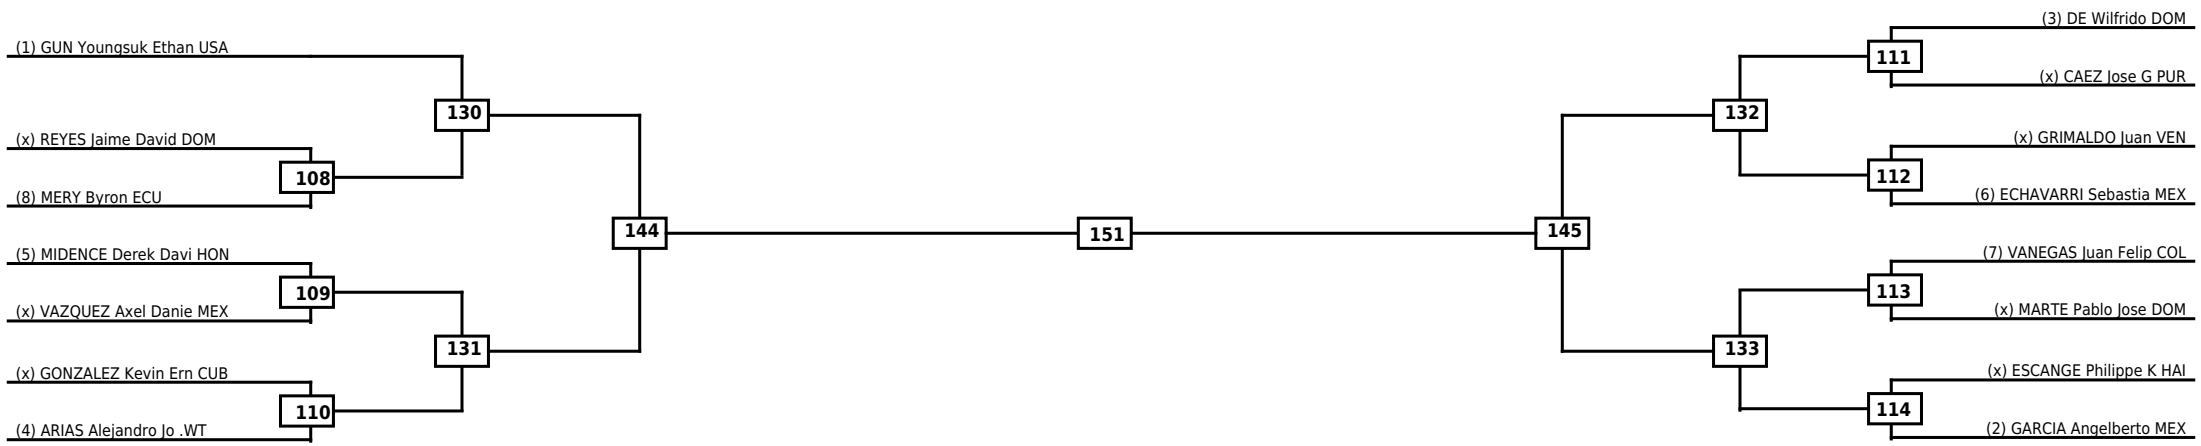

Round of 16	Quarterfinals	Semifinals	Final

Classification

LEGEND	RSC: Win by Referee stops contest	WDR: Win by Withdrawal	DQB: Win by Disqualification for Unsportsmanlike behavior
(x)Seed	PTF: Win by Final score	DSQ: Win by Disqualification	R: Round