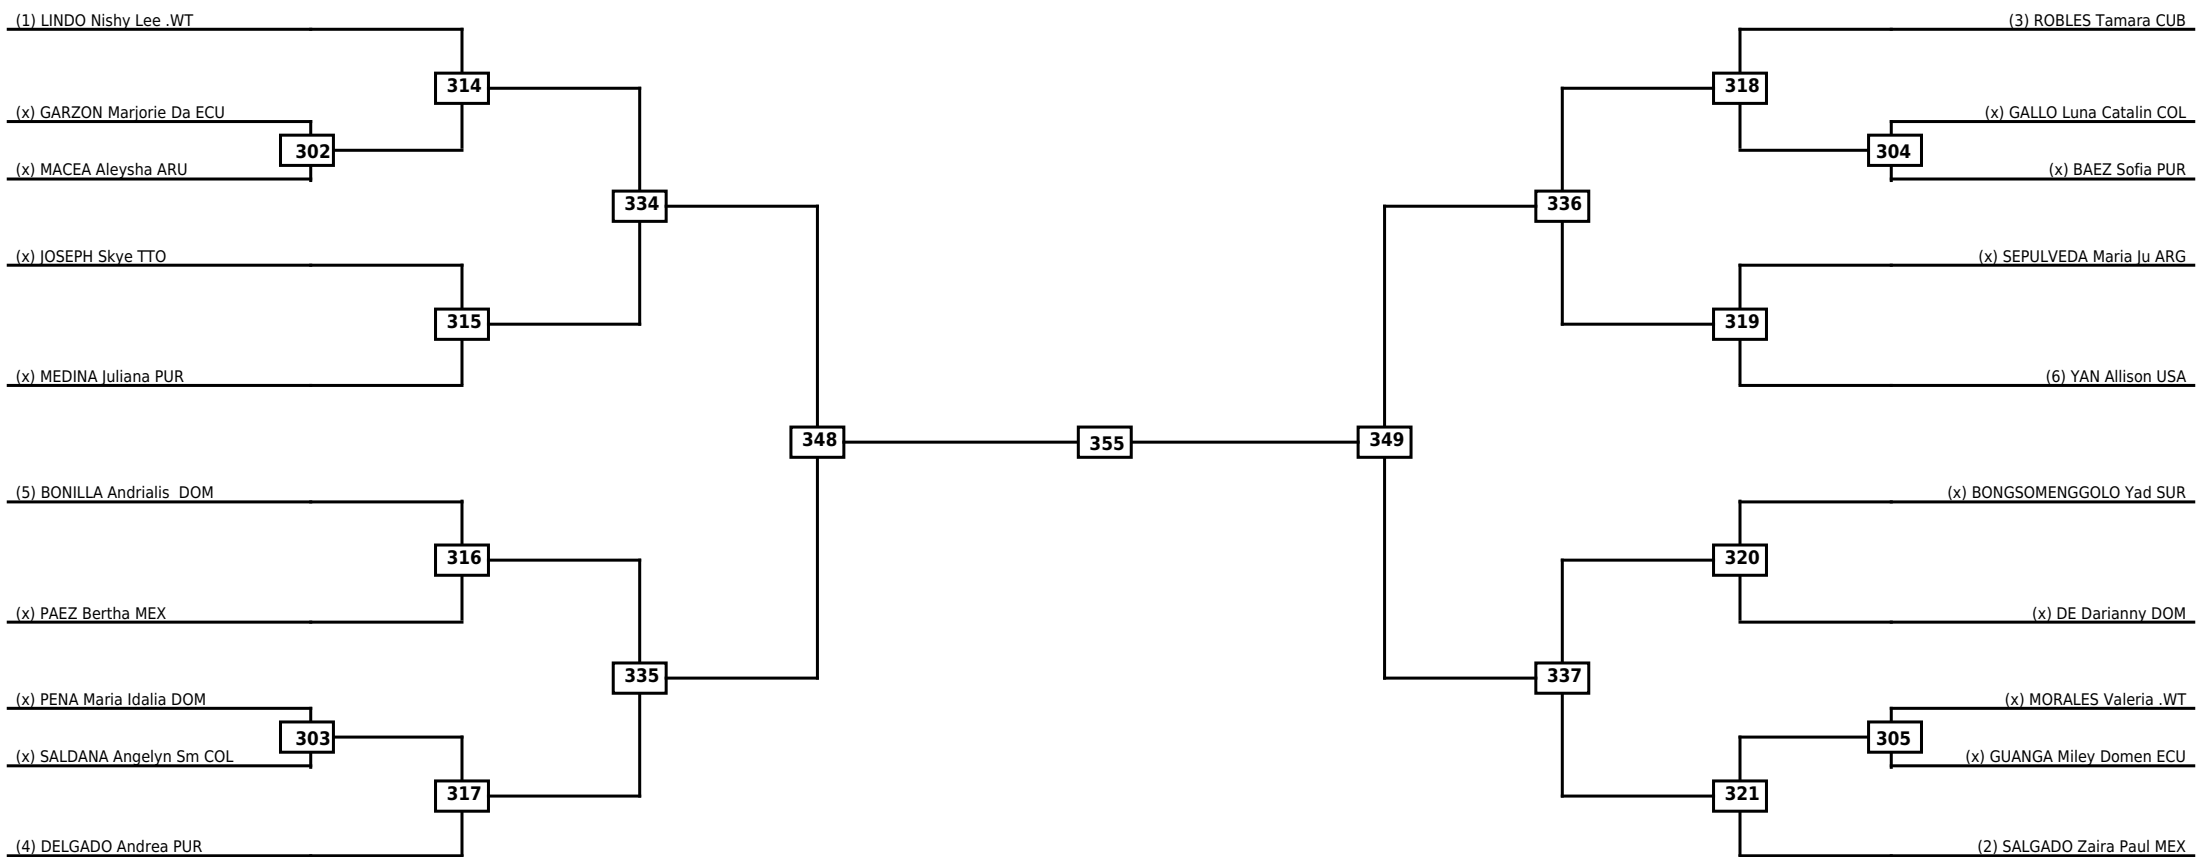

Round of 16	Quarterfinals	Semifinals	Final
-------------	---------------	------------	-------

Classification

LEGEND	RSC: Win by Referee stops contest	WDR: Win by Withdrawal	DQB: Win by Disqualification for Unsportsmanlike behavior
(x)Seed	PTF: Win by Final score	DSQ: Win by Disqualification	R: Round

Round of 32	Round of 16	Quarterfinals	Semifinals	Final	Semifinals	Quarterfinals	Round of 16	Round of 32
-------------	-------------	---------------	------------	-------	------------	---------------	-------------	-------------