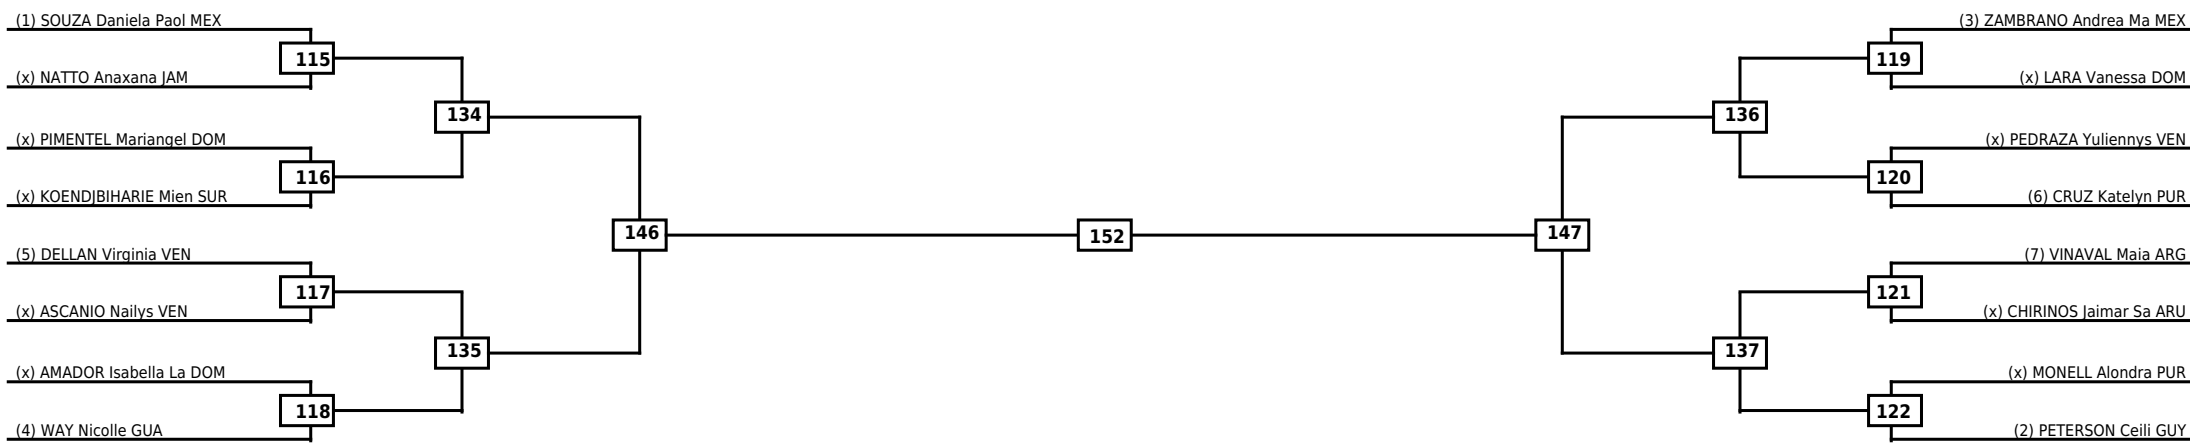

Round of 16	Quarterfinals	Semifinals	Final

Classification

LEGEND RSC: Win by Referee stops contest   WDR: Win by Withdrawal   DQB: Win by Disqualification for Unsportsmanlike behavior
(x)Seed   PTF: Win by Final score   DSQ: Win by Disqualification   R: Round