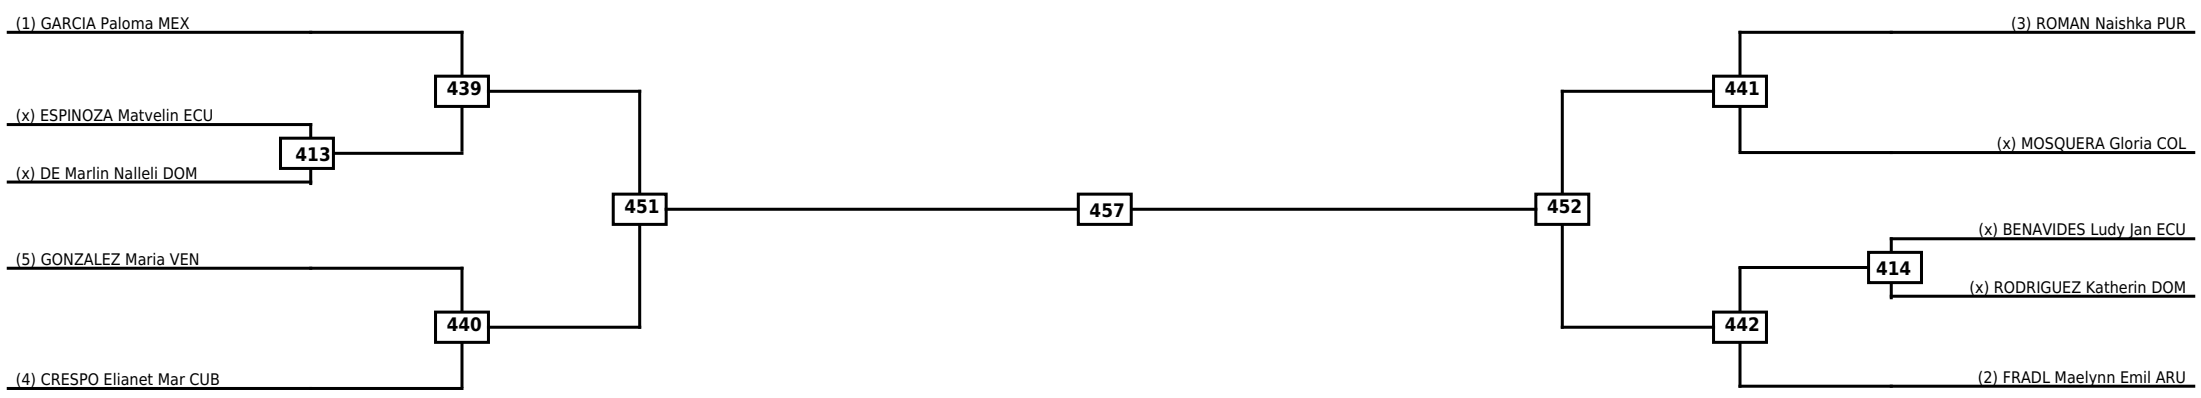

Round of 16	Quarterfinals	Semifinals	Final

Classification

LEGEND	RSC: Win by Referee stops contest	WDR: Win by Withdrawal	DQB: Win by Disqualification for Unsportsmanlike behavior
(x)Seed	PTF: Win by Final score	DSQ: Win by Disqualification	R: Round