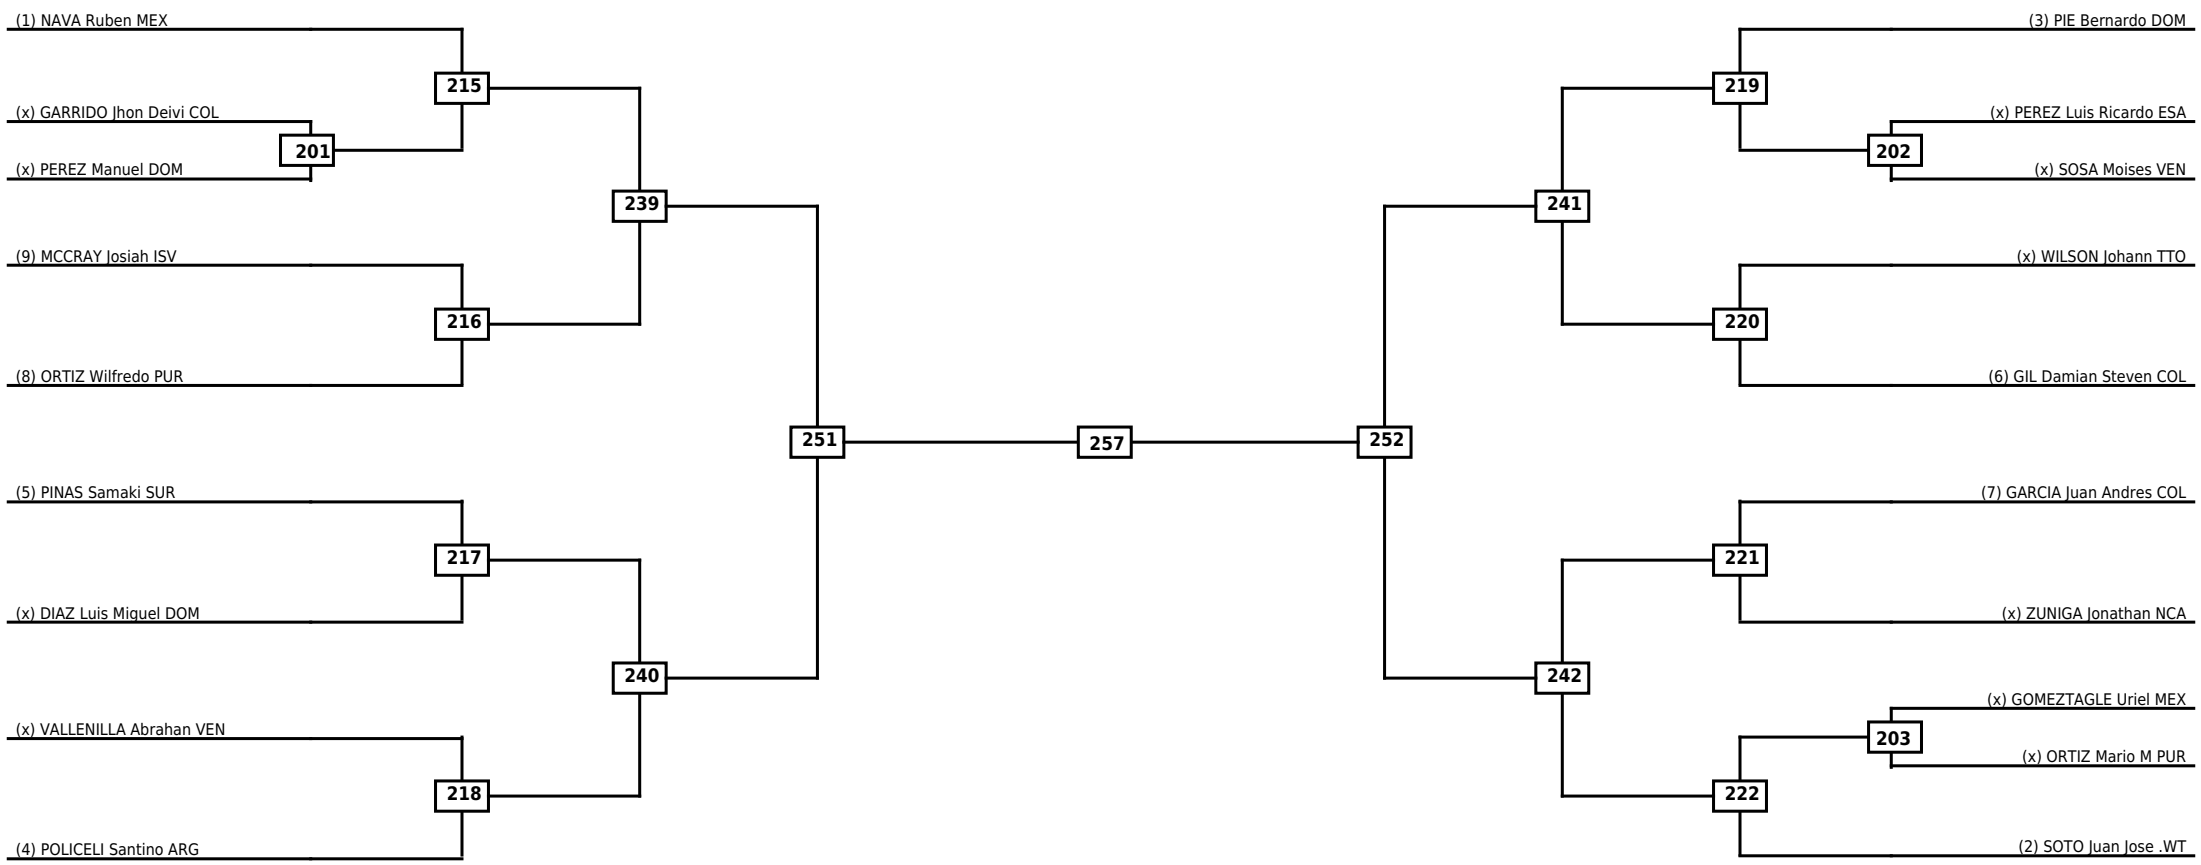

Round of 16	Quarterfinals	Semifinals	Final
-------------	---------------	------------	-------

Classification

LEGEND	RSC: Win by Referee stops contest	WDR: Win by Withdrawal	DQB: Win by Disqualification for Unsportsmanlike behavior
(x)Seed	PTF: Win by Final score	DSQ: Win by Disqualification	R: Round

Round of 32	Round of 16	Quarterfinals	Semifinals	Final	Semifinals	Quarterfinals	Round of 16	Round of 32
-------------	-------------	---------------	------------	-------	------------	---------------	-------------	-------------