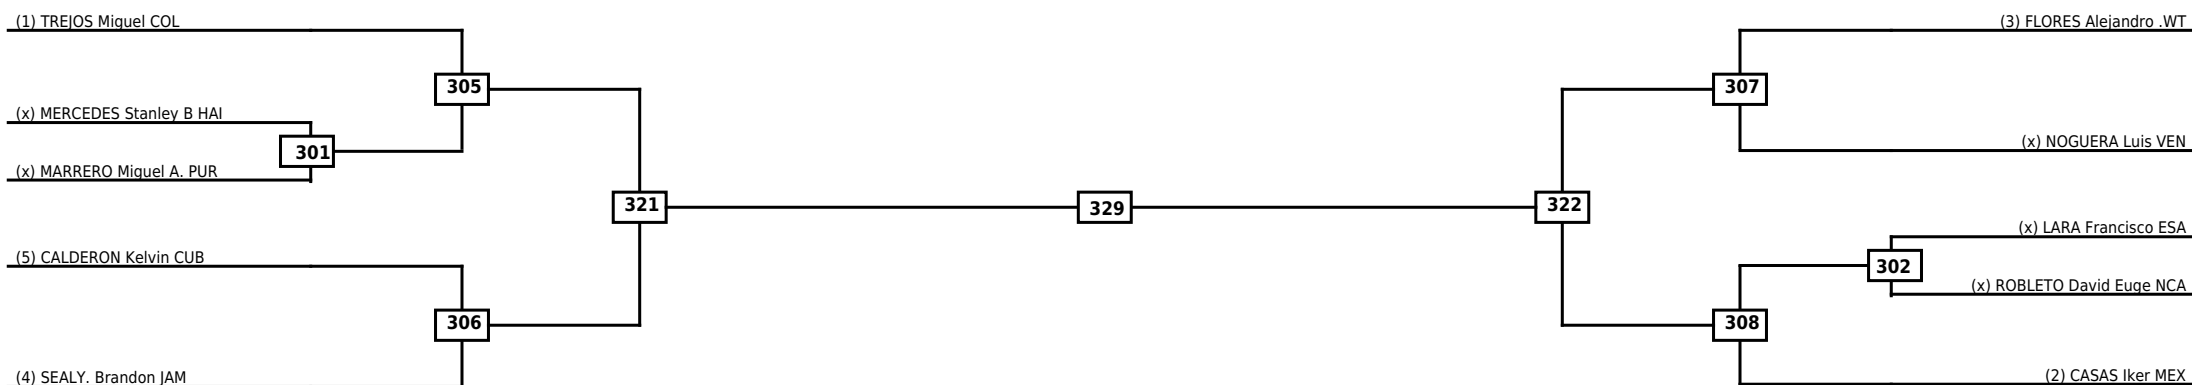

Round of 16 Quarterfinals Semifinals

Final

Semifinals

Quarterfinals Round of 16

Classification
1
2
3
3

LEGEND RSC: Win by Referee stops contest WDR: Win by Withdrawal DQB: Win by Disqualification for Unsportsmanlike behavior
 (x)Seed PTF: Win by Final score DSQ: Win by Disqualification R: Round