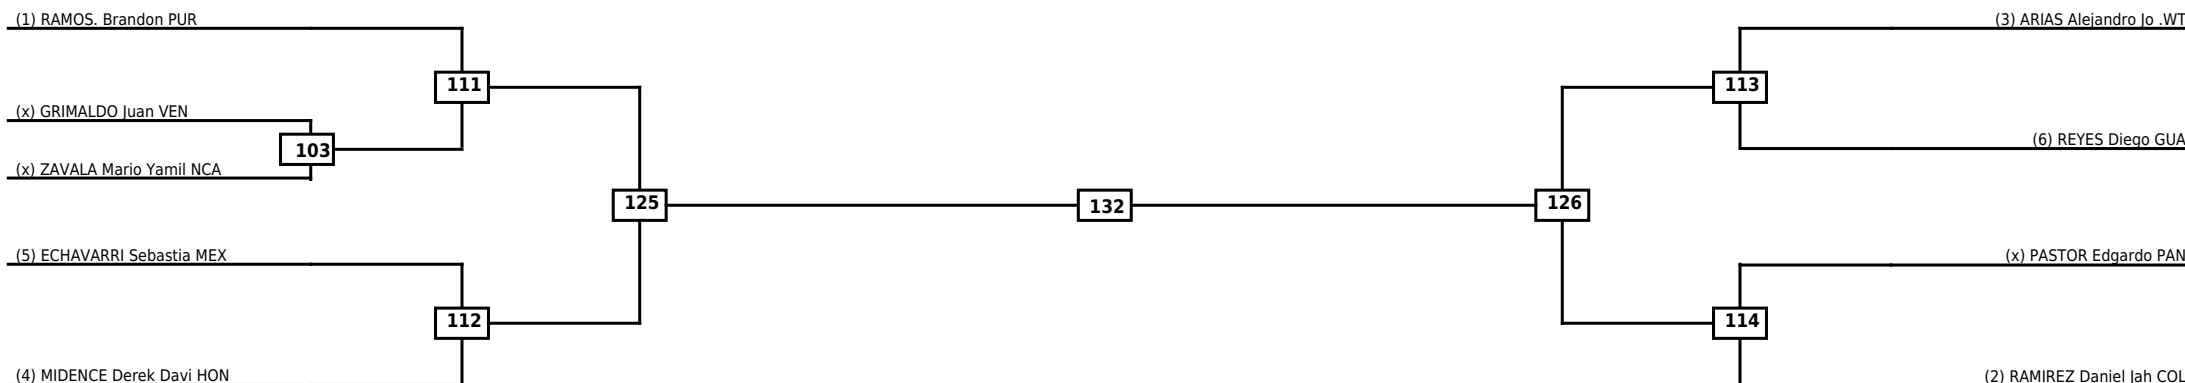

Round of 16 Quarterfinals Semifinals

Final

Semifinals

Quarterfinals Round of 16

Classification
1
2
3
3

LEGEND RSC: Win by Referee stops contest WDR: Win by Withdrawal DQB: Win by Disqualification for Unsportsmanlike behavior
 (x)Seed PTF: Win by Final score DSQ: Win by Disqualification R: Round