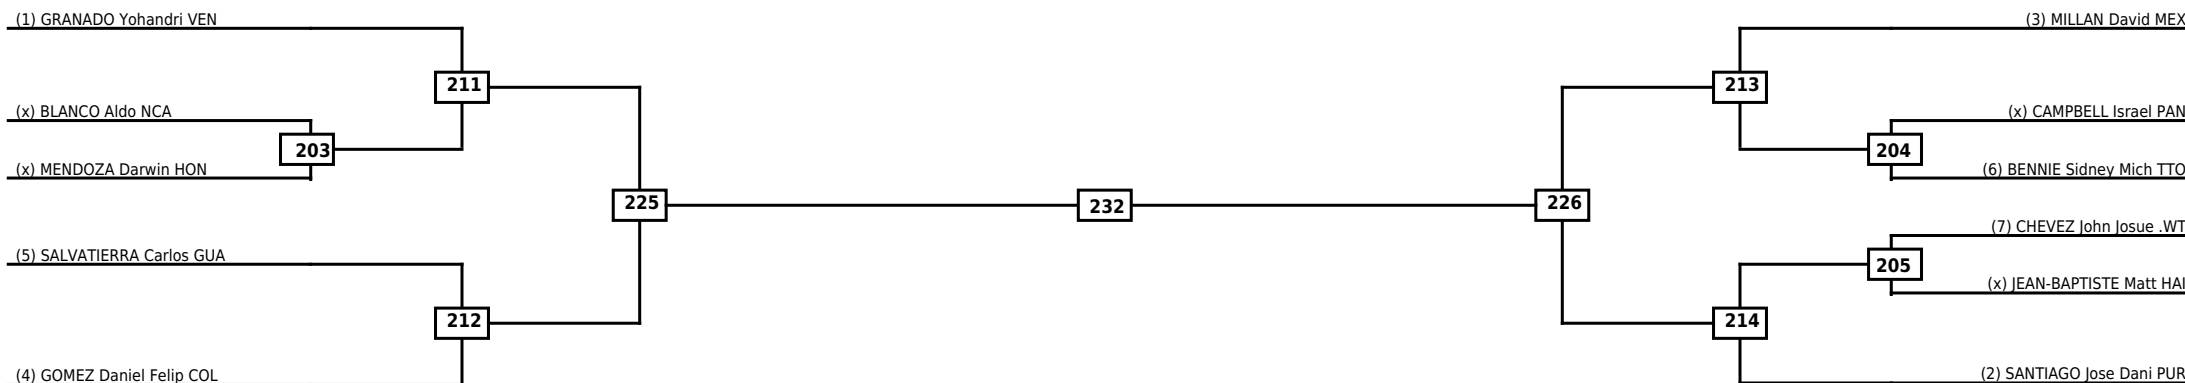

Round of 16 Quarterfinals Semifinals

Final

Semifinals

Quarterfinals Round of 16

Classification
1
2
3
3

LEGEND RSC: Win by Referee stops contest WDR: Win by Withdrawal DQB: Win by Disqualification for Unsportsmanlike behavior
 (x)Seed PTF: Win by Final score DSQ: Win by Disqualification R: Round