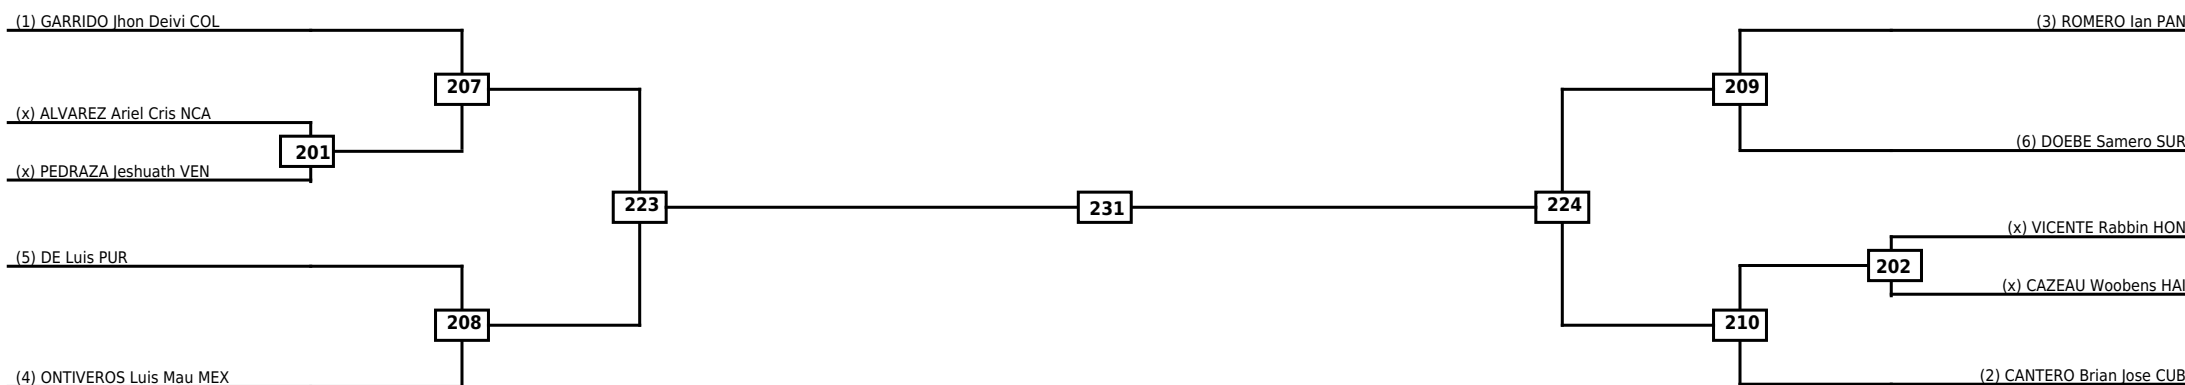

Round of 16 Quarterfinals Semifinals

Final

Semifinals

Quarterfinals Round of 16

Classification
1
2
3
3

LEGEND RSC: Win by Referee stops contest WDR: Win by Withdrawal DQB: Win by Disqualification for Unsportsmanlike behavior
 (x)Seed PTF: Win by Final score DSQ: Win by Disqualification R: Round