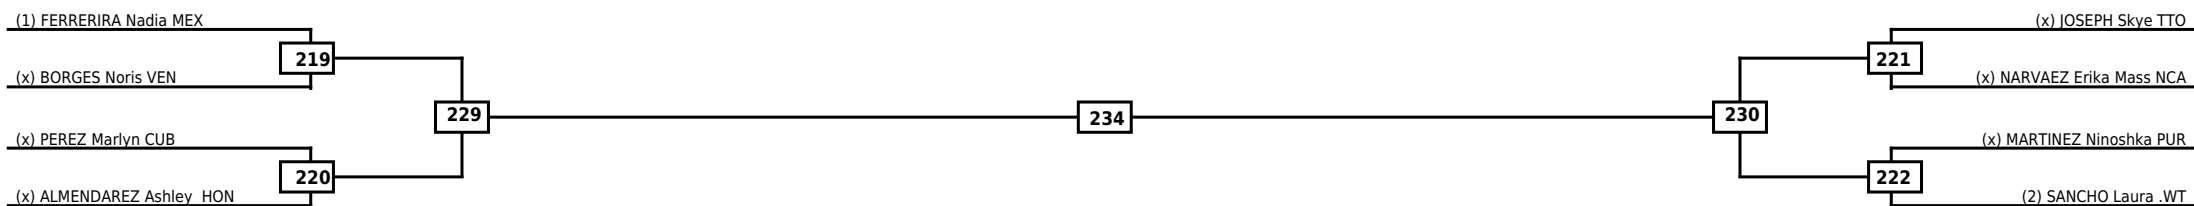

Round of 16 Quarterfinals Semifinals

Final

Semifinals

Quarterfinals Round of 16

Classification
1
2
3
3

LEGEND RSC: Win by Referee stops contest WDR: Win by Withdrawal DQB: Win by Disqualification for Unsportsmanlike behavior
 (x)Seed PTF: Win by Final score DSQ: Win by Disqualification R: Round

Quarterfinals Semifinals

Final

Semifinals

Quarterfinals

Classification
1
2
3
3

LEGEND RSC: Win by Referee stops contest WDR: Win by Withdrawal DQB: Win by Disqualification for Unsportsmanlike behavior
 (x)Seed PTF: Win by Final score DSQ: Win by Disqualification R: Round