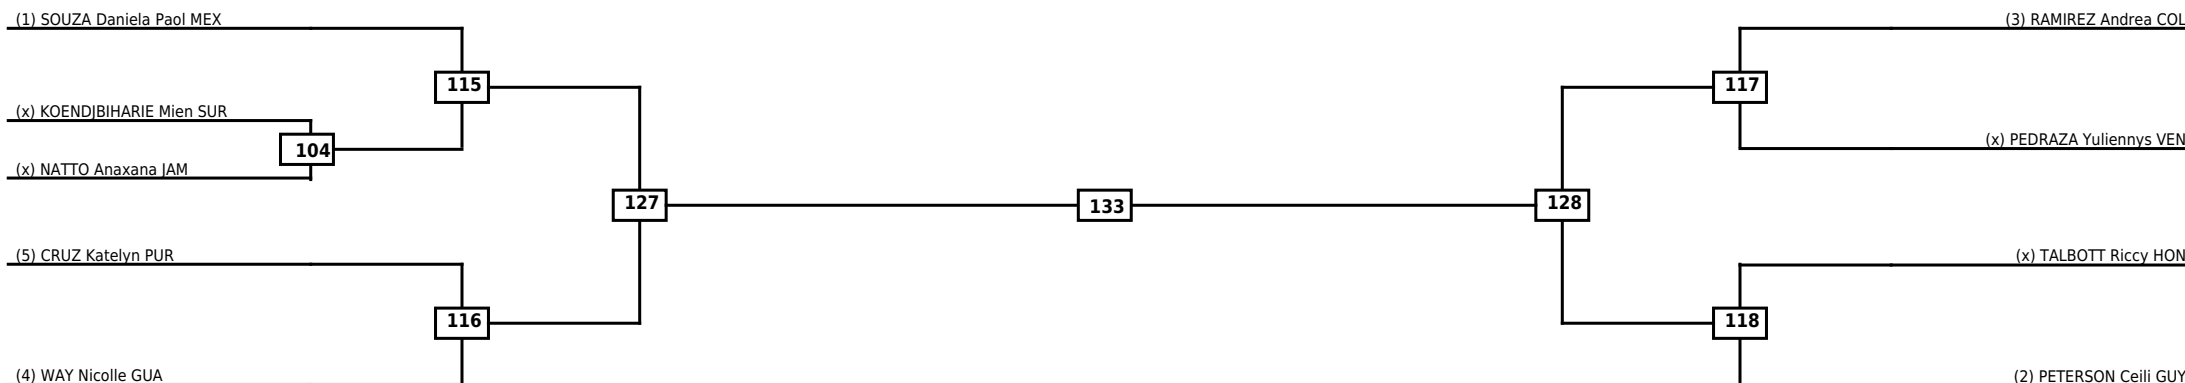

Quarterfinals Semifinals

Final

Semifinals

Quarterfinals

Classification
1
2
3
3

LEGEND RSC: Win by Referee stops contest WDR: Win by Withdrawal DQB: Win by Disqualification for Unsportsmanlike behavior
 (x)Seed PTF: Win by Final score DSQ: Win by Disqualification R: Round

Round of 16 Quarterfinals Semifinals Final Semifinals Quarterfinals Round of 16

Classification
1
2
3
3

LEGEND RSC: Win by Referee stops contest WDR: Win by Withdrawal DQB: Win by Disqualification for Unsportsmanlike behavior
 (x)Seed PTF: Win by Final score DSQ: Win by Disqualification R: Round