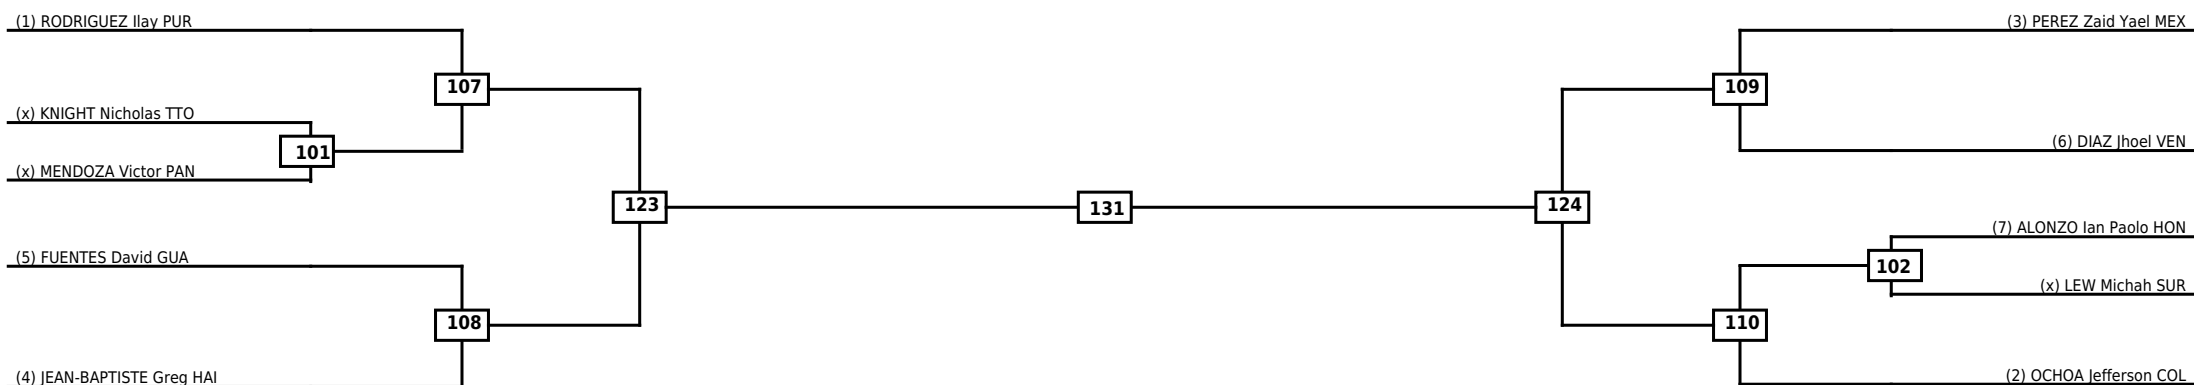

Round of 16 Quarterfinals Semifinals

Final

Semifinals

Quarterfinals Round of 16

Classification
1
2
3
3

LEGEND RSC: Win by Referee stops contest WDR: Win by Withdrawal DQB: Win by Disqualification for Unsportsmanlike behavior
 (x)Seed PTF: Win by Final score DSQ: Win by Disqualification R: Round