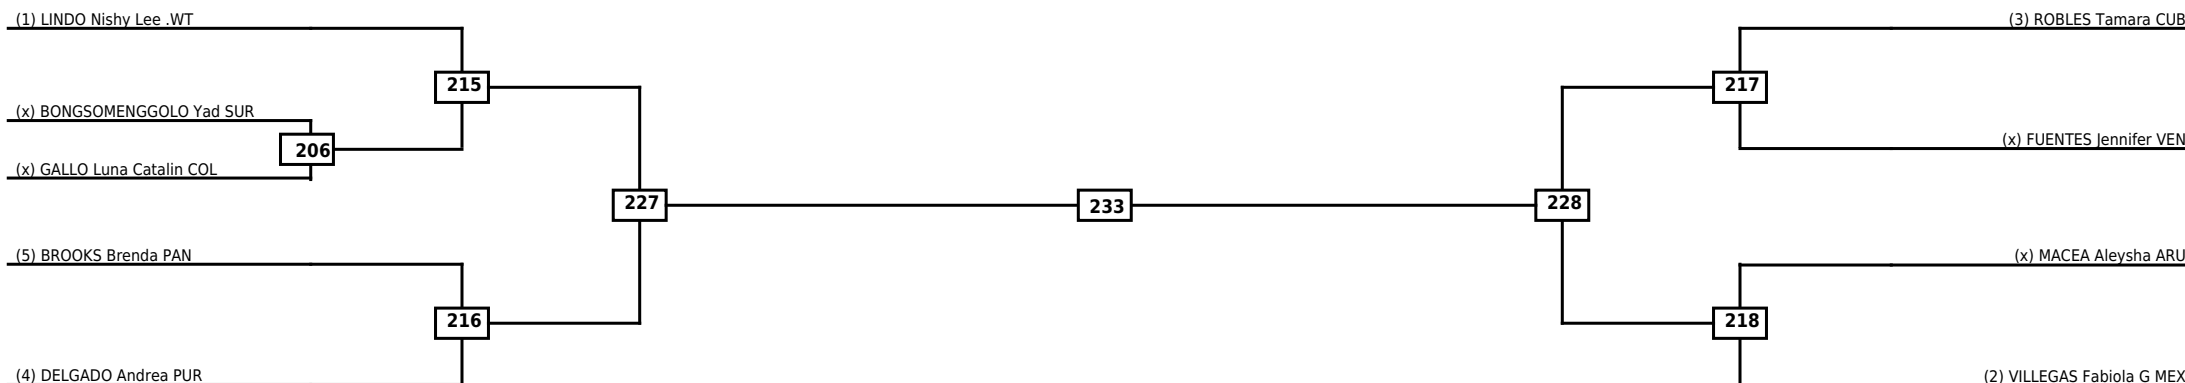

Round of 16 Quarterfinals Semifinals

Final

Semifinals

Quarterfinals Round of 16

Classification
1
2
3
3

LEGEND RSC: Win by Referee stops contest WDR: Win by Withdrawal DQB: Win by Disqualification for Unsportsmanlike behavior
 (x)Seed PTF: Win by Final score DSQ: Win by Disqualification R: Round