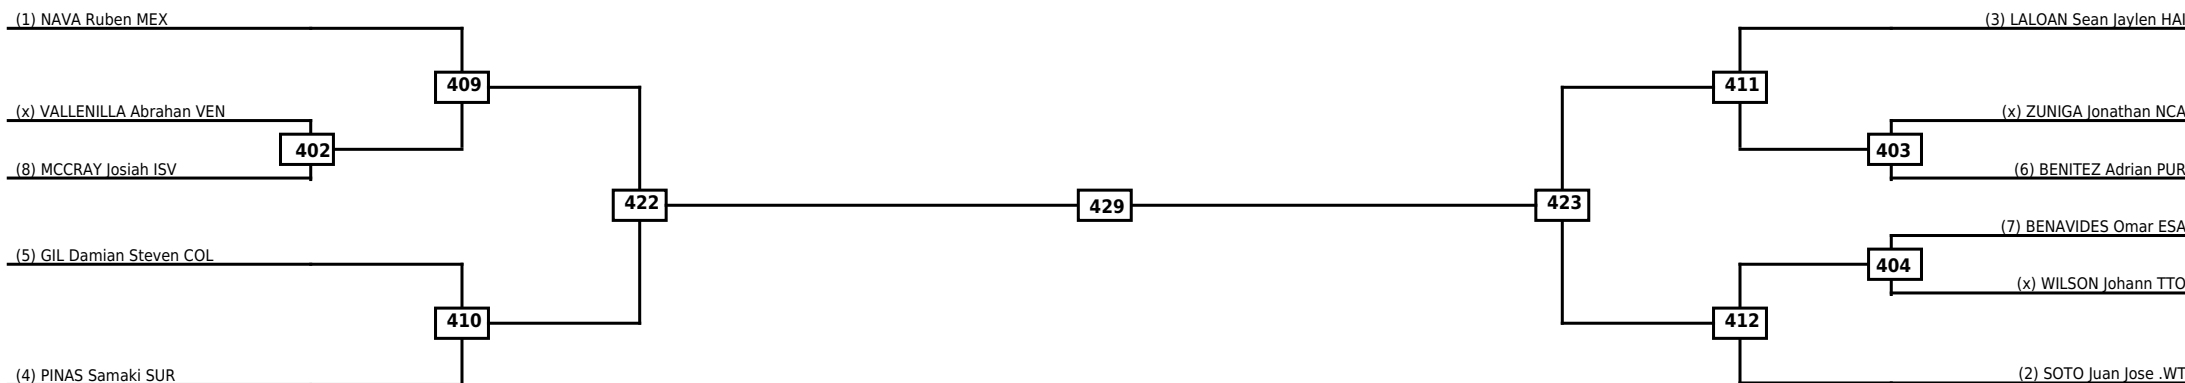

Round of 16 Quarterfinals Semifinals

Final

Semifinals

Quarterfinals Round of 16

Classification
1
2
3
3

LEGEND RSC: Win by Referee stops contest WDR: Win by Withdrawal DQB: Win by Disqualification for Unsportsmanlike behavior
 (x)Seed PTF: Win by Final score DSQ: Win by Disqualification R: Round