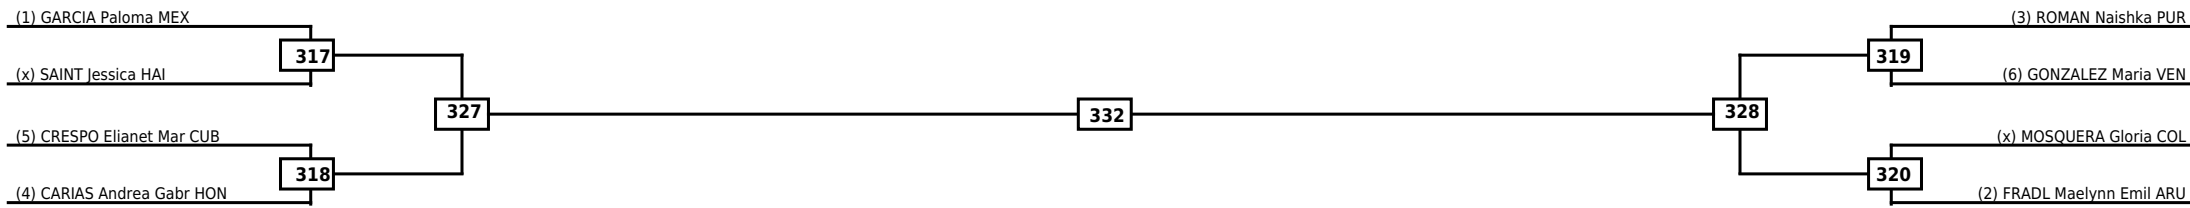

Round of 16 Quarterfinals Semifinals

Final

Semifinals

Quarterfinals Round of 16

Classification
1
2
3
3

LEGEND RSC: Win by Referee stops contest WDR: Win by Withdrawal DQB: Win by Disqualification for Unsportsmanlike behavior
(x)Seed PTF: Win by Final score DSQ: Win by Disqualification R: Round

Quarterfinals	Semifinals	Final	Semifinals	Quarterfinals
---------------	------------	-------	------------	---------------

Classification
1
2
3
3

LEGEND	RSC: Win by Referee stops contest	WDR: Win by Withdrawal	DQB: Win by Disqualification for Unsportsmanlike behavior
(x)Seed	PTF: Win by Final score	DSQ: Win by Disqualification	R: Round