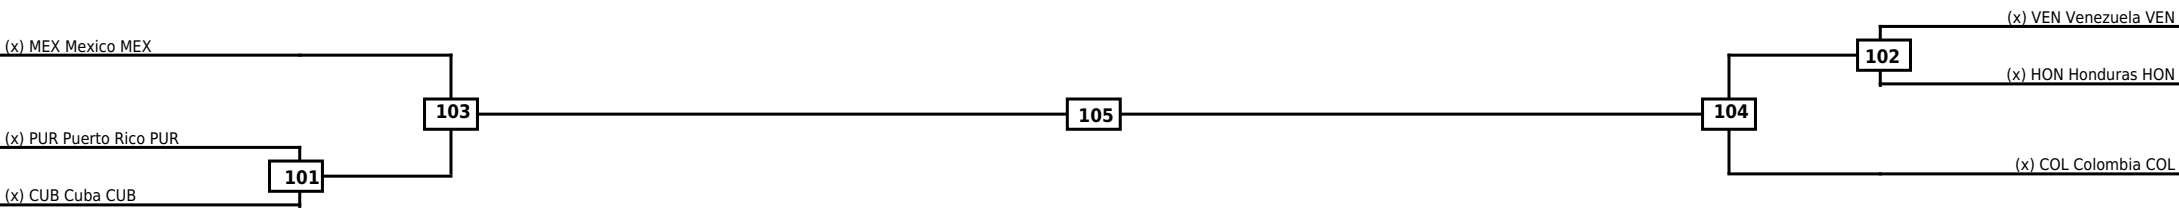

Quarterfinals	Semifinals	Final
---------------	------------	-------

BMC

Classification

LEGEND	RSC: Win by Referee stops contest	WDR: Win by Withdrawal	DQB: Win by Disqualification for Unsportsmanlike behavior
(x)Seed	PTF: Win by Final score	DSQ: Win by Disqualification	R: Round