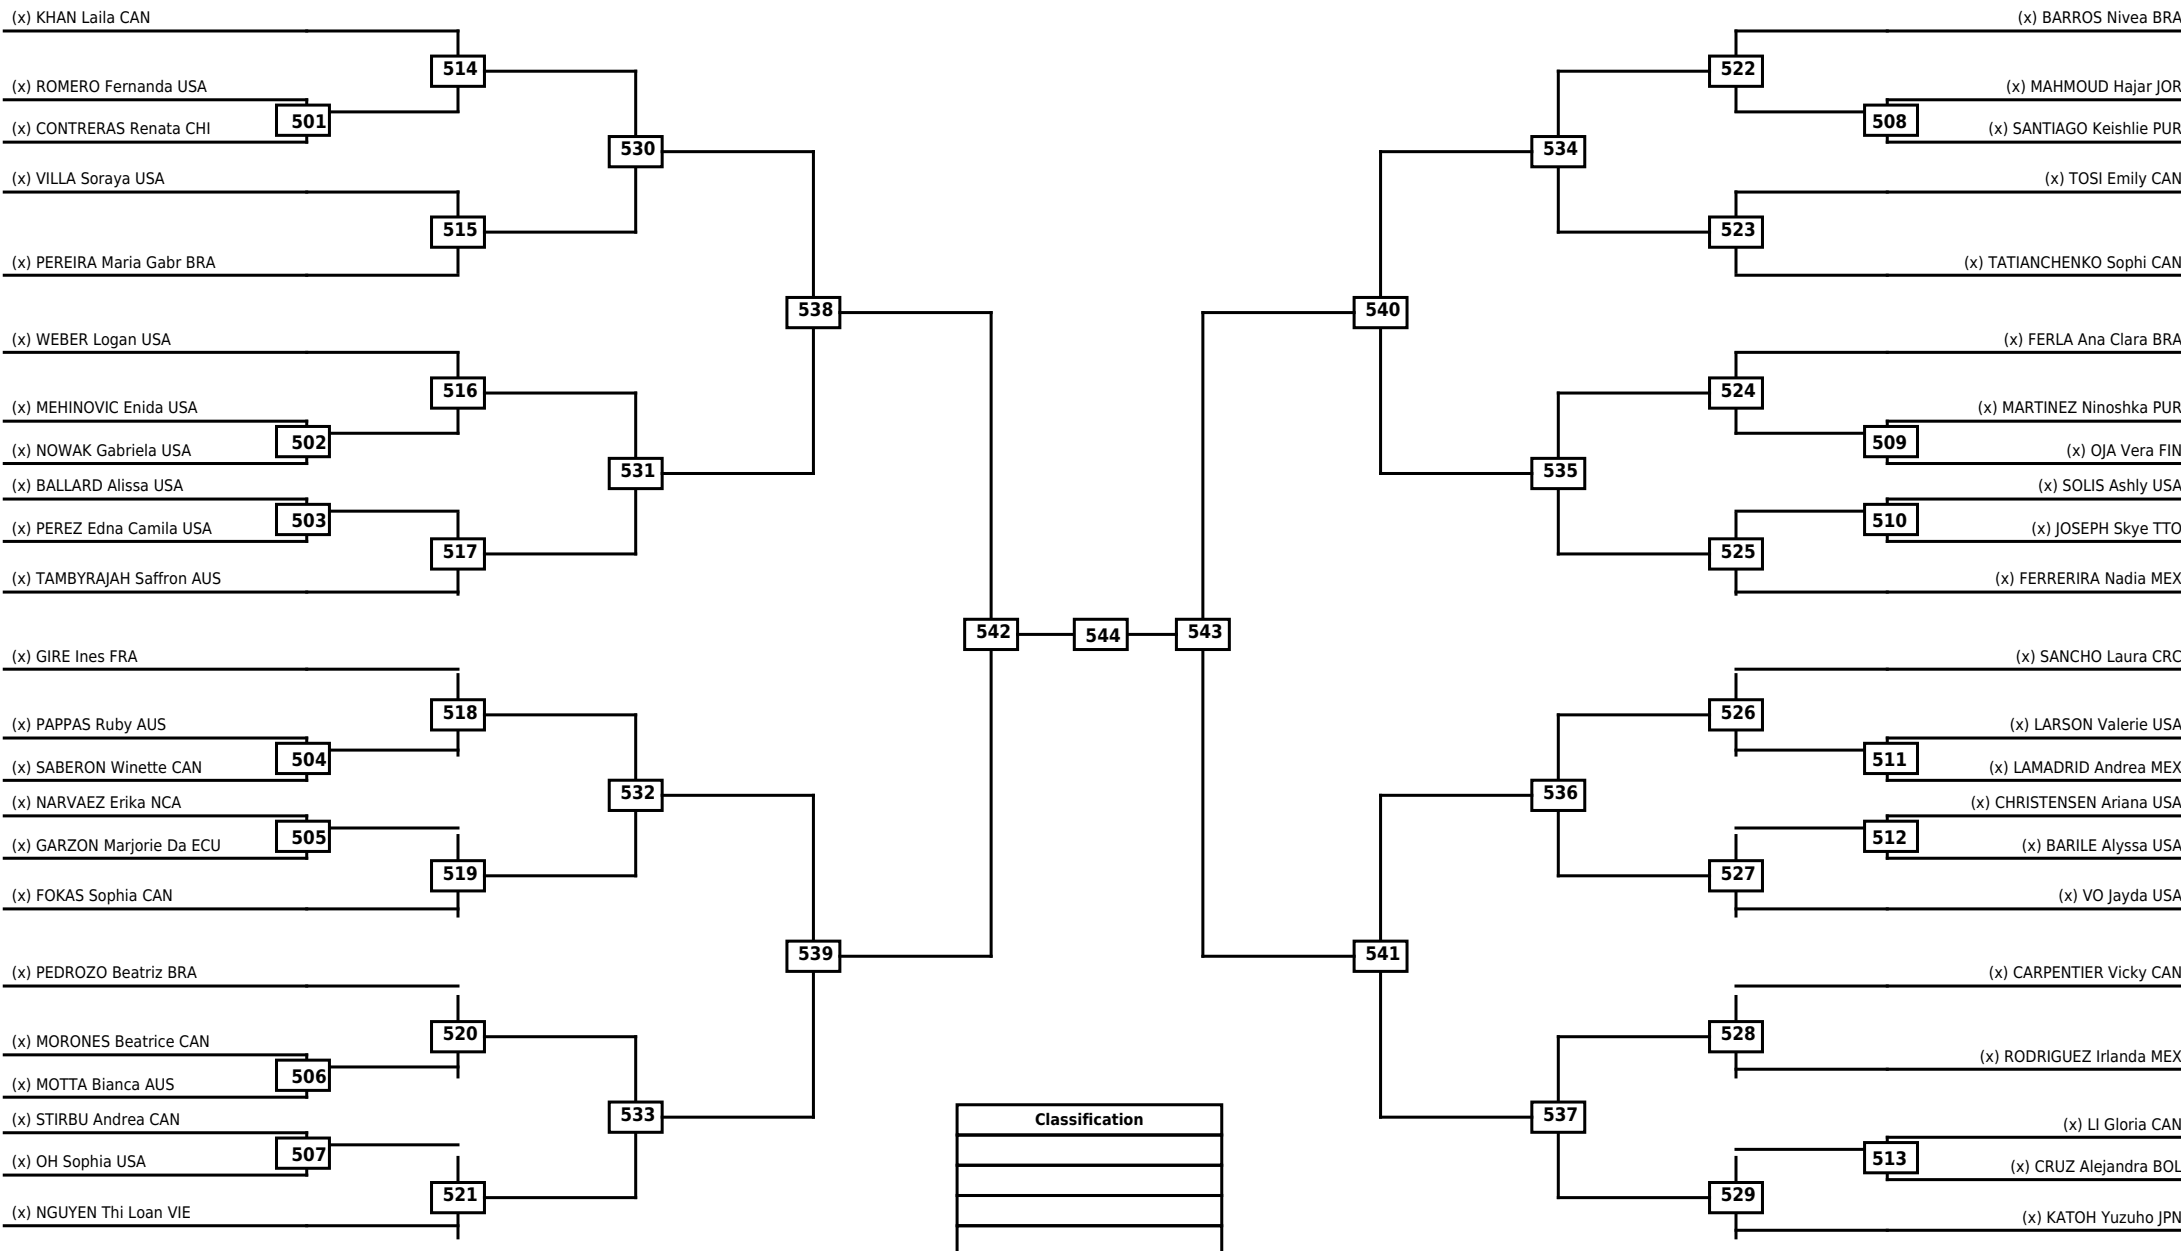

2026 U.S. Open Championships G2 SENIOR

SUN 08 MAR 2026

Women -53kg Contestants: 45

Round of 64   Round of 32   Round of 16   Quarterfinals   Semifinals   Final   Semifinals   Quarterfinals   Round of 16   Round of 32   Round of 64

LEGEND RSC: Win by Referee stops contest   WDR: Win by Withdrawal   DQB: Win by Disqualification for Unsportsmanlike behavior
(x)Seed   PTF: Win by Final score   DSQ: Win by Disqualification   R: Round