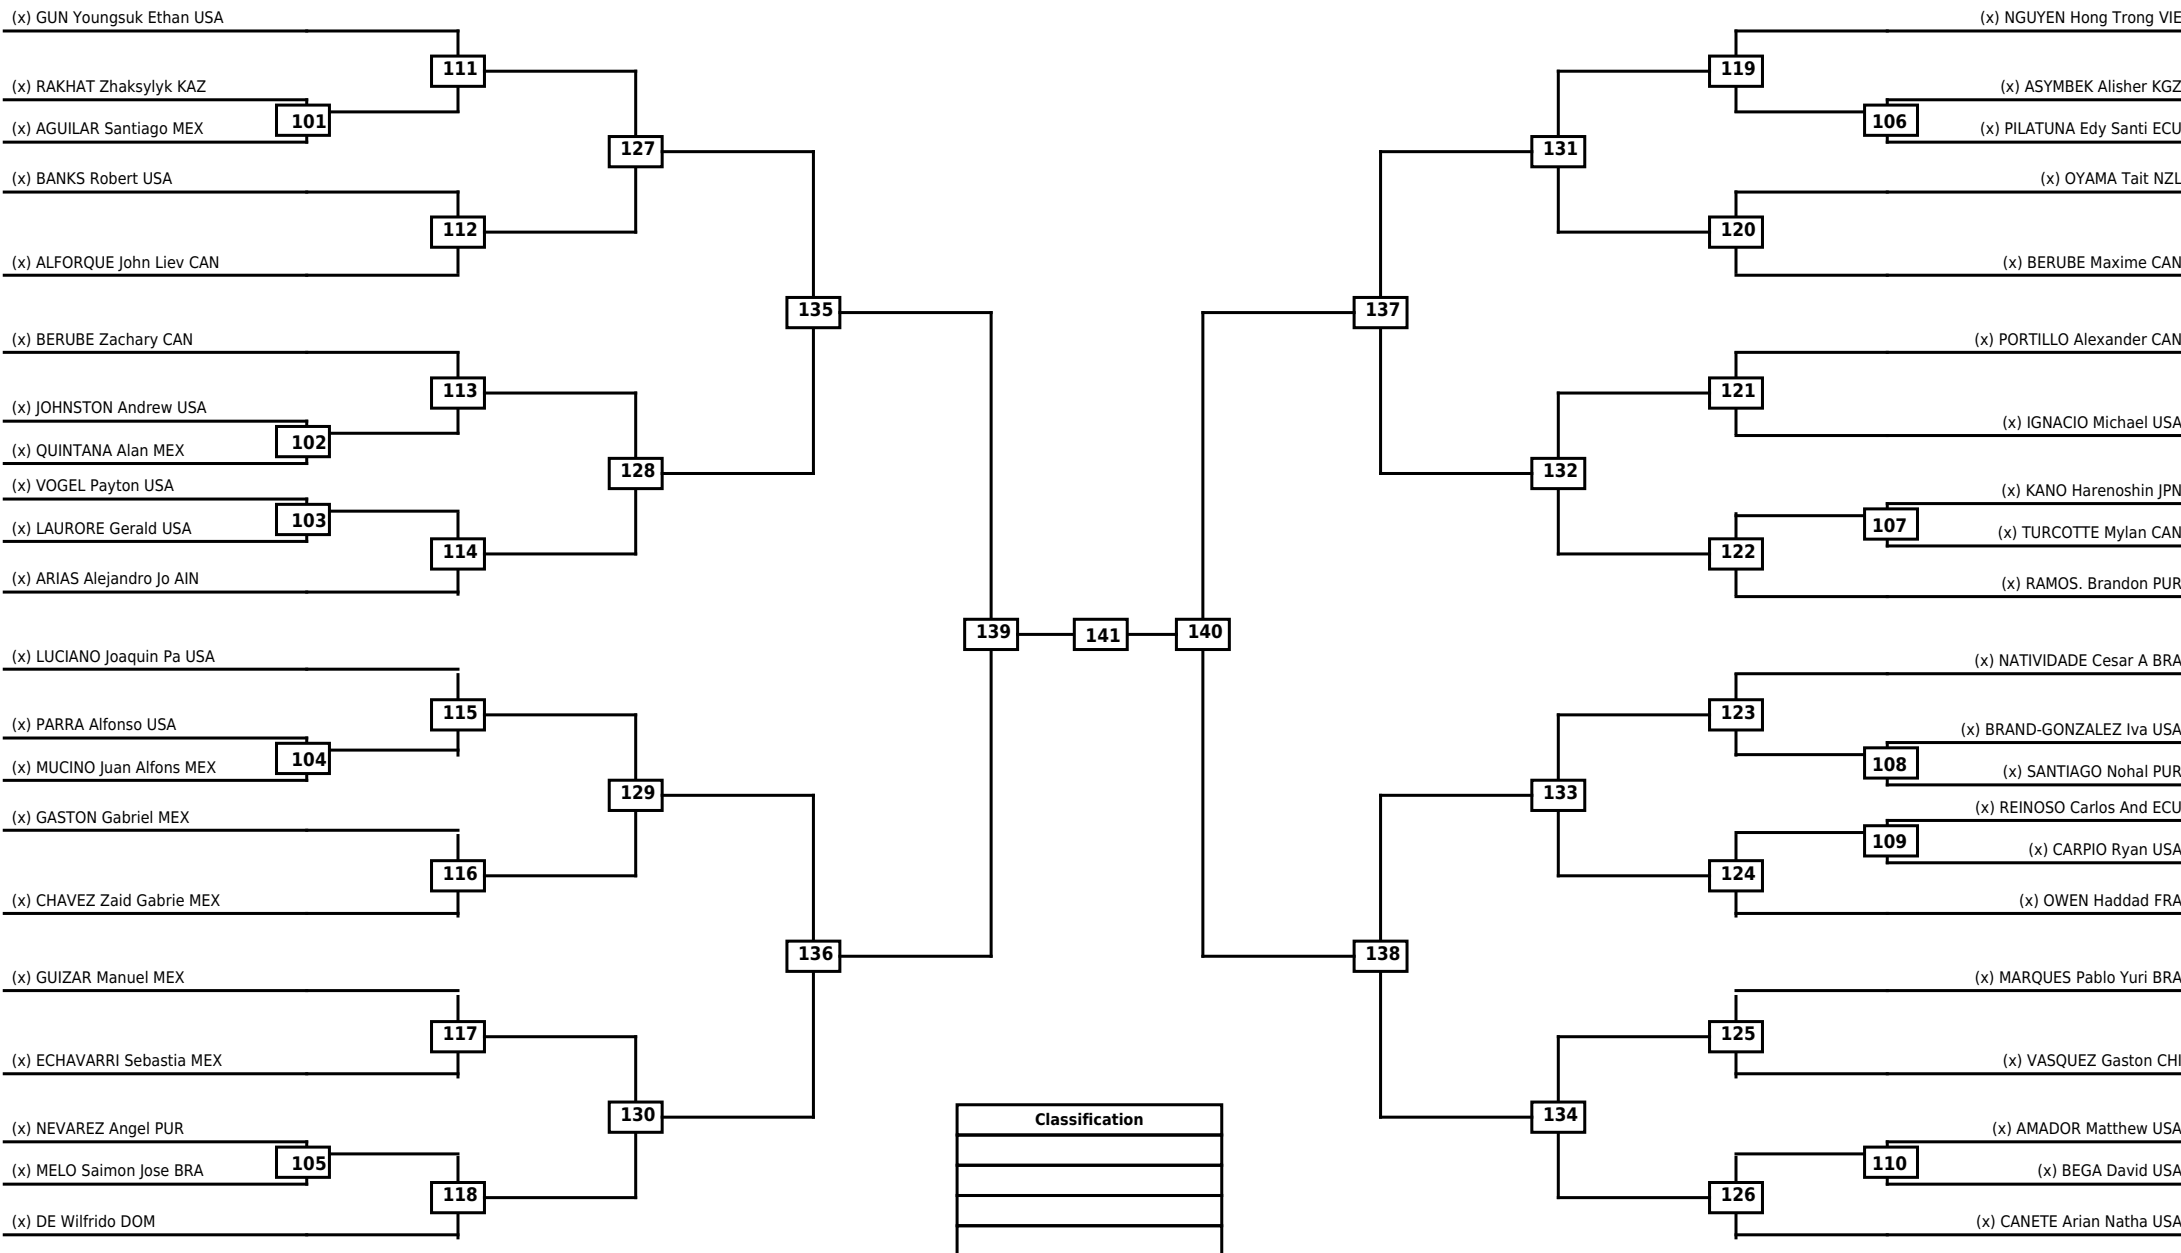

Round of 64   Round of 32   Round of 16   Quarterfinals   Semifinals   Final   Semifinals   Quarterfinals   Round of 16   Round of 32   Round of 64

LEGEND   RSC: Win by Referee stops contest   WDR: Win by Withdrawal   DQB: Win by Disqualification for Unsportsmanlike behavior
(x)Seed   PTF: Win by Final score   DSQ: Win by Disqualification   R: Round