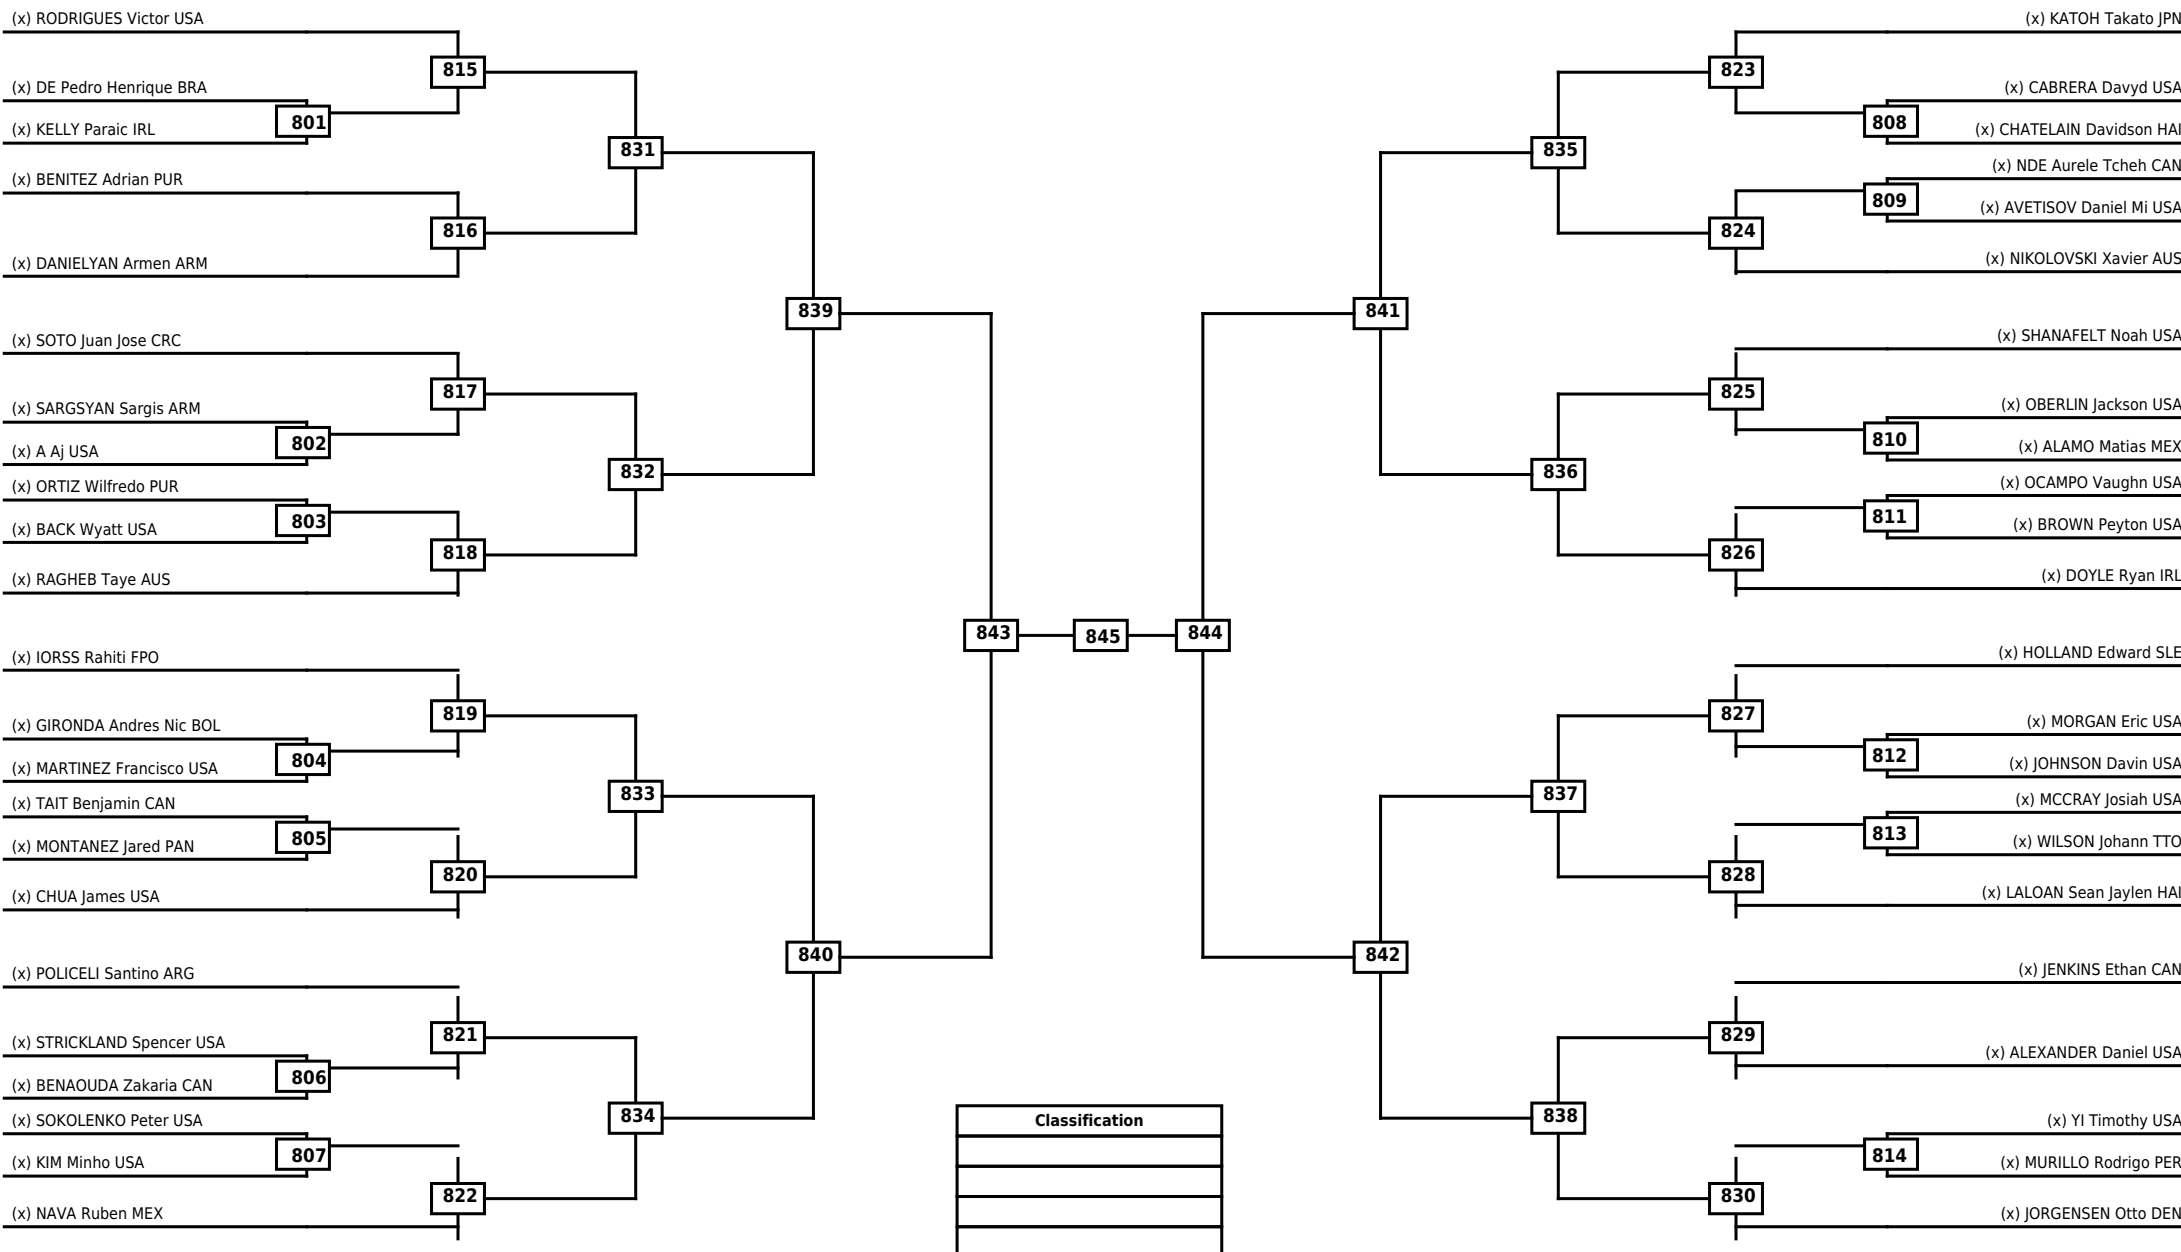

Round of 16 Quarterfinals Semifinals Final Quarterfinals Round of 16

Classification

LEGEND RSC: Win by Referee stops contest WDR: Win by Withdrawal DQB: Win by Disqualification for Unsportsmanlike behavior
 (x)Seed PTF: Win by Final score DSQ: Win by Disqualification R: Round

Round of 16 Quarterfinals Semifinals

Final

Semifinals

Quarterfinals Round of 16

Classification

LEGEND RSC: Win by Referee stops contest WDR: Win by Withdrawal DQB: Win by Disqualification for Unsportsmanlike behavior
 (x)Seed PTF: Win by Final score DSQ: Win by Disqualification R: Round

Round of 64 Round of 32 Round of 16 Quarterfinals Semifinals Final Semifinals Quarterfinals Round of 16 Round of 32 Round of 64

LEGEND RSC: Win by Referee stops contest WDR: Win by Withdrawal DQB: Win by Disqualification for Unsportsmanlike behavior
 (x)Seed PTF: Win by Final score DSQ: Win by Disqualification R: Round