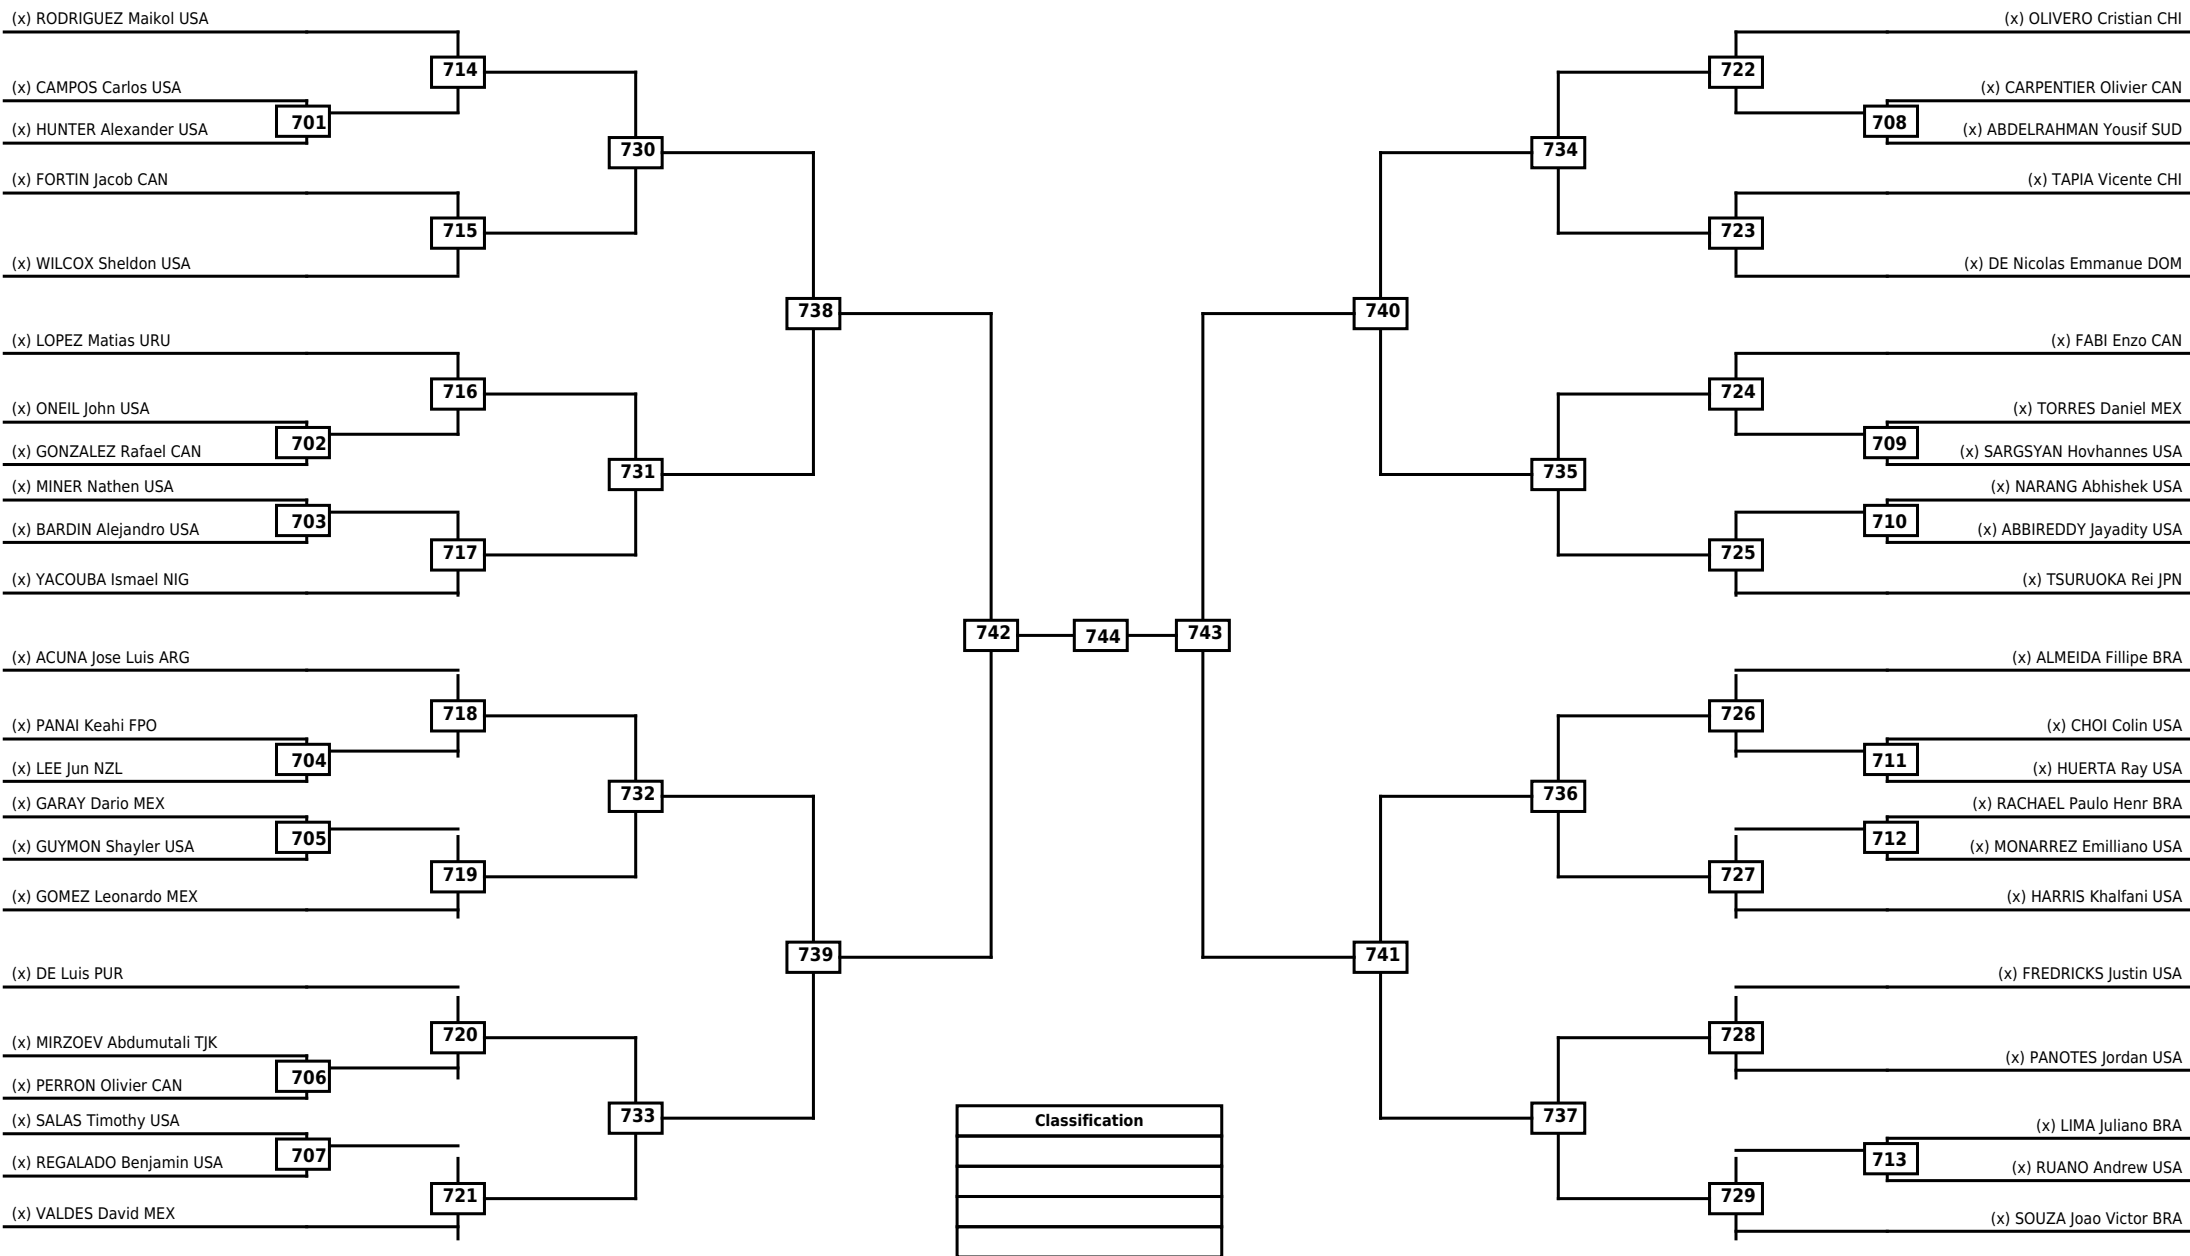

Round of 16 Quarterfinals Semifinals Final Quarterfinals Round of 16

Classification

LEGEND RSC: Win by Referee stops contest WDR: Win by Withdrawal DQB: Win by Disqualification for Unsportsmanlike behavior
 (x)Seed PTF: Win by Final score DSQ: Win by Disqualification R: Round

Round of 16 Quarterfinals Semifinals

Final

Semifinals

Quarterfinals Round of 16

Classification

LEGEND RSC: Win by Referee stops contest WDR: Win by Withdrawal DQB: Win by Disqualification for Unsportsmanlike behavior
 (x)Seed PTF: Win by Final score DSQ: Win by Disqualification R: Round

Round of 64 Round of 32 Round of 16 Quarterfinals Semifinals Final Semifinals Quarterfinals Round of 16 Round of 32 Round of 64

LEGEND RSC: Win by Referee stops contest WDR: Win by Withdrawal DQB: Win by Disqualification for Unsportsmanlike behavior
 (x)Seed PTF: Win by Final score DSQ: Win by Disqualification R: Round