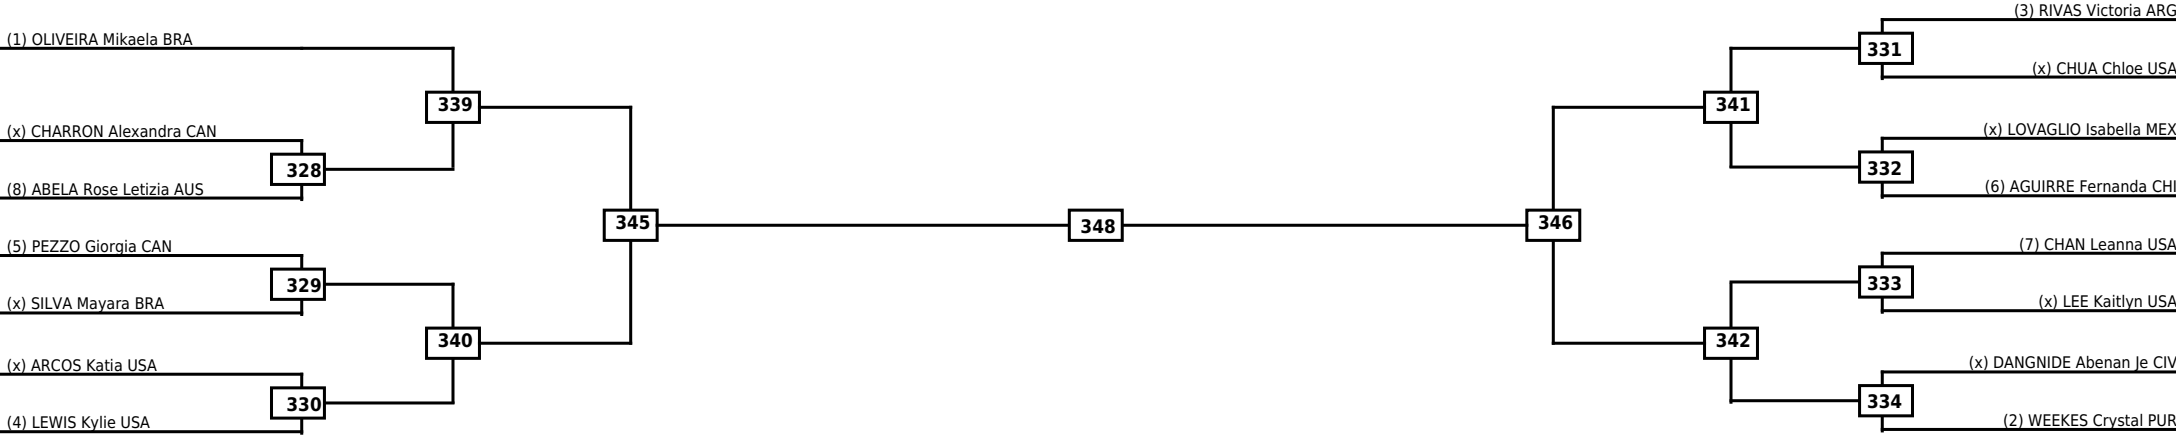

Round of 64 Round of 32 Round of 16 Quarterfinals Semifinals Final Semifinals Quarterfinals Round of 16 Round of 32 Round of 64

LEGEND RSC: Win by Referee stops contest WDR: Win by Withdrawal DQB: Win by Disqualification for Unsportsmanlike behavior
(x)Seed PTF: Win by Final score DSQ: Win by Disqualification R: Round

Round of 32
Round of 16
Quarterfinals
Semifinals
Final
Semifinals
Quarterfinals
Round of 16
Round of 32

Classification

LEGEND RSC: Win by Referee stops contest WDR: Win by Withdrawal DQB: Win by Disqualification for Unsportsmanlike behavior
 (x)Seed PTF: Win by Final score DSQ: Win by Disqualification R: Round

Round of 16	Quarterfinals	Semifinals	Final
-------------	---------------	------------	-------

Classification

LEGEND	RSC: Win by Referee stops contest	WDR: Win by Withdrawal	DQB: Win by Disqualification for Unsportsmanlike behavior
(x)Seed	PTF: Win by Final score	DSQ: Win by Disqualification	R: Round