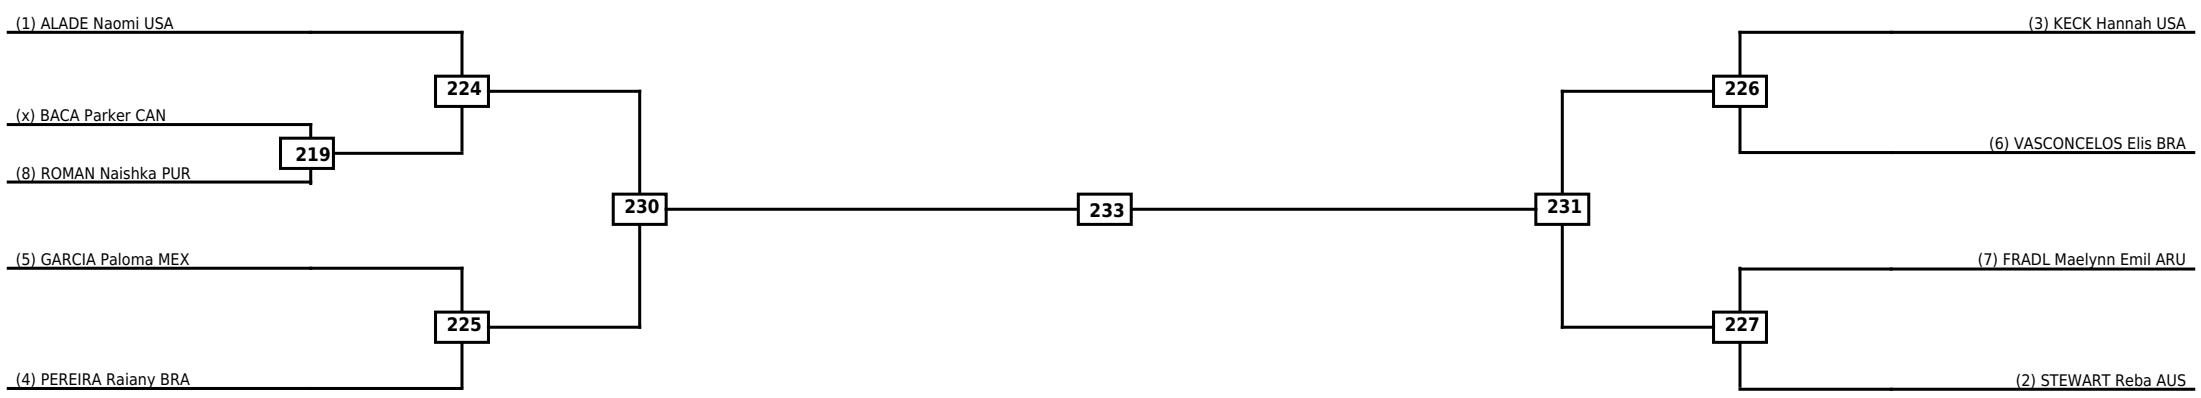

Round of 16	Quarterfinals	Semifinals	Final

Classification

LEGEND	RSC: Win by Referee stops contest	WDR: Win by Withdrawal	DQB: Win by Disqualification for Unsportsmanlike behavior
(x)Seed	PTF: Win by Final score	DSQ: Win by Disqualification	R: Round