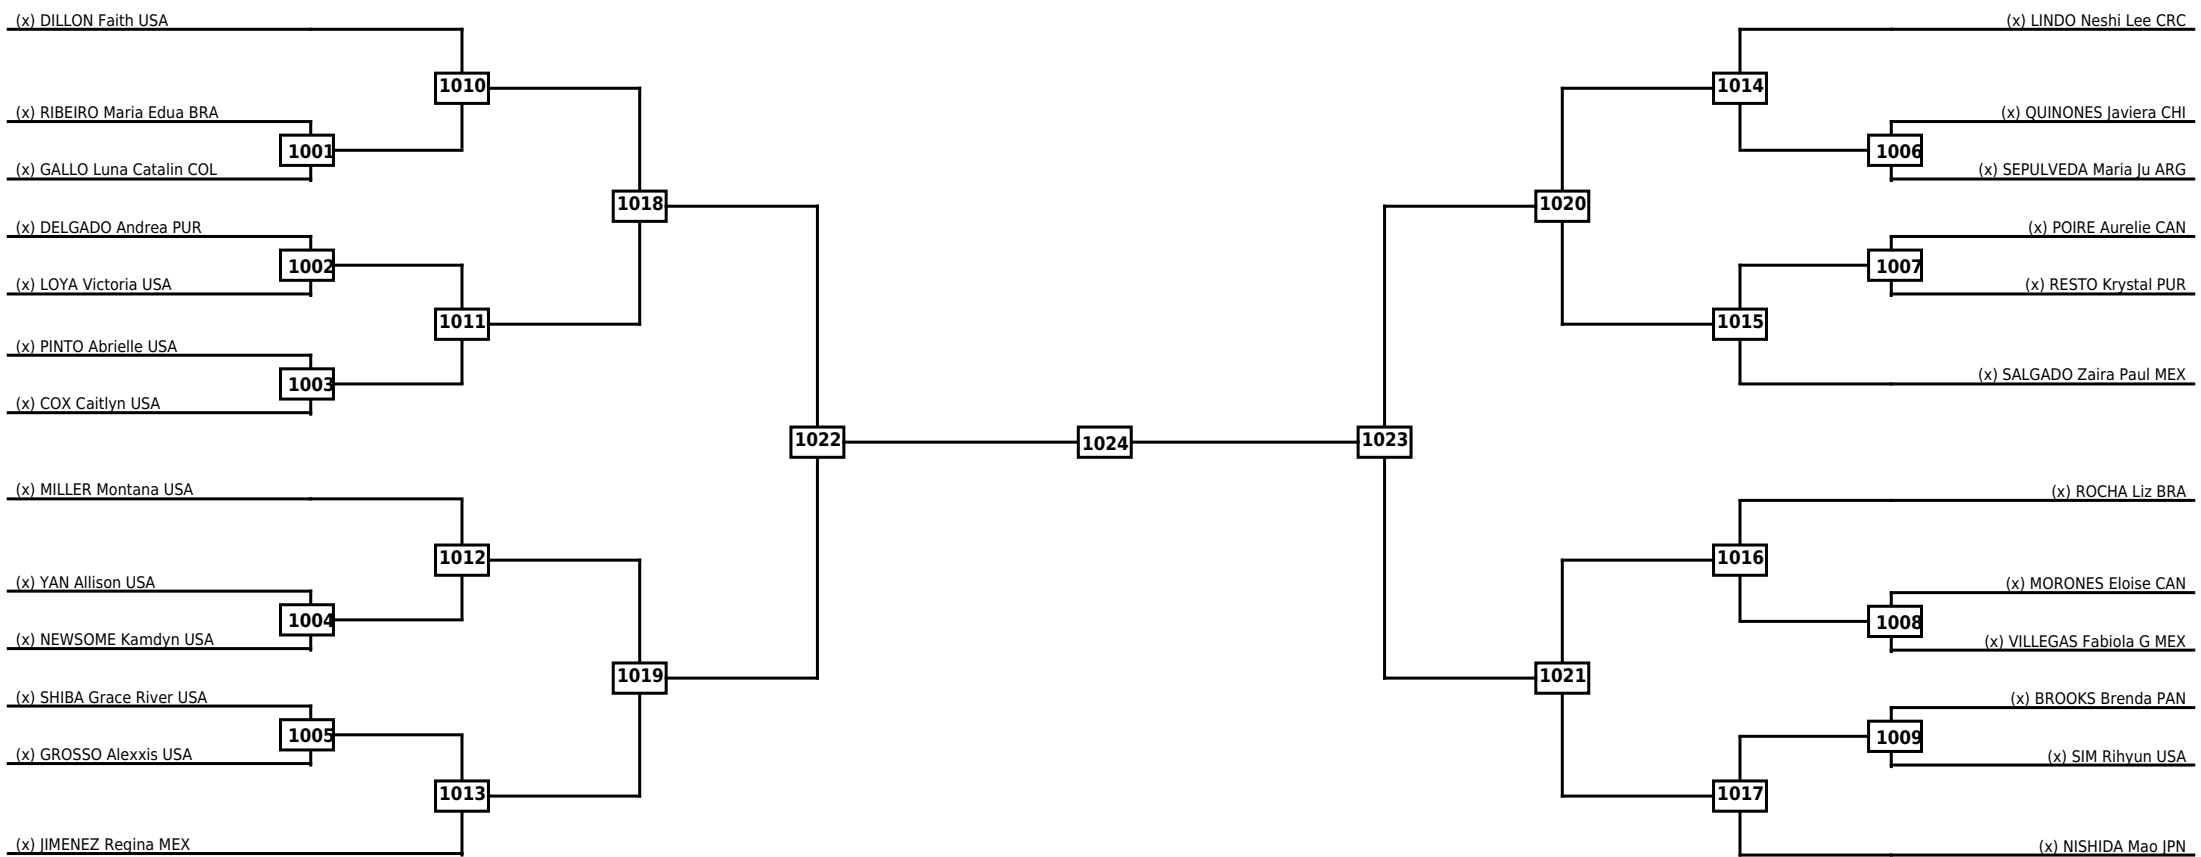

Round of 16 Quarterfinals Semifinals

Final

Semifinals

Quarterfinals Round of 16

Classification

LEGEND RSC: Win by Referee stops contest WDR: Win by Withdrawal DQB: Win by Disqualification for Unsportsmanlike behavior
 (x)Seed PTF: Win by Final score DSQ: Win by Disqualification R: Round

Round of 32	Round of 16	Quarterfinals	Semifinals	Final	Semifinals	Quarterfinals	Round of 16	Round of 32
-------------	-------------	---------------	------------	-------	------------	---------------	-------------	-------------

Round of 32
Round of 16
Quarterfinals
Semifinals
Final
Semifinals
Quarterfinals
Round of 16
Round of 32

Classification

LEGEND RSC: Win by Referee stops contest WDR: Win by Withdrawal DQB: Win by Disqualification for Unsportsmanlike behavior
 (x)Seed PTF: Win by Final score DSQ: Win by Disqualification R: Round