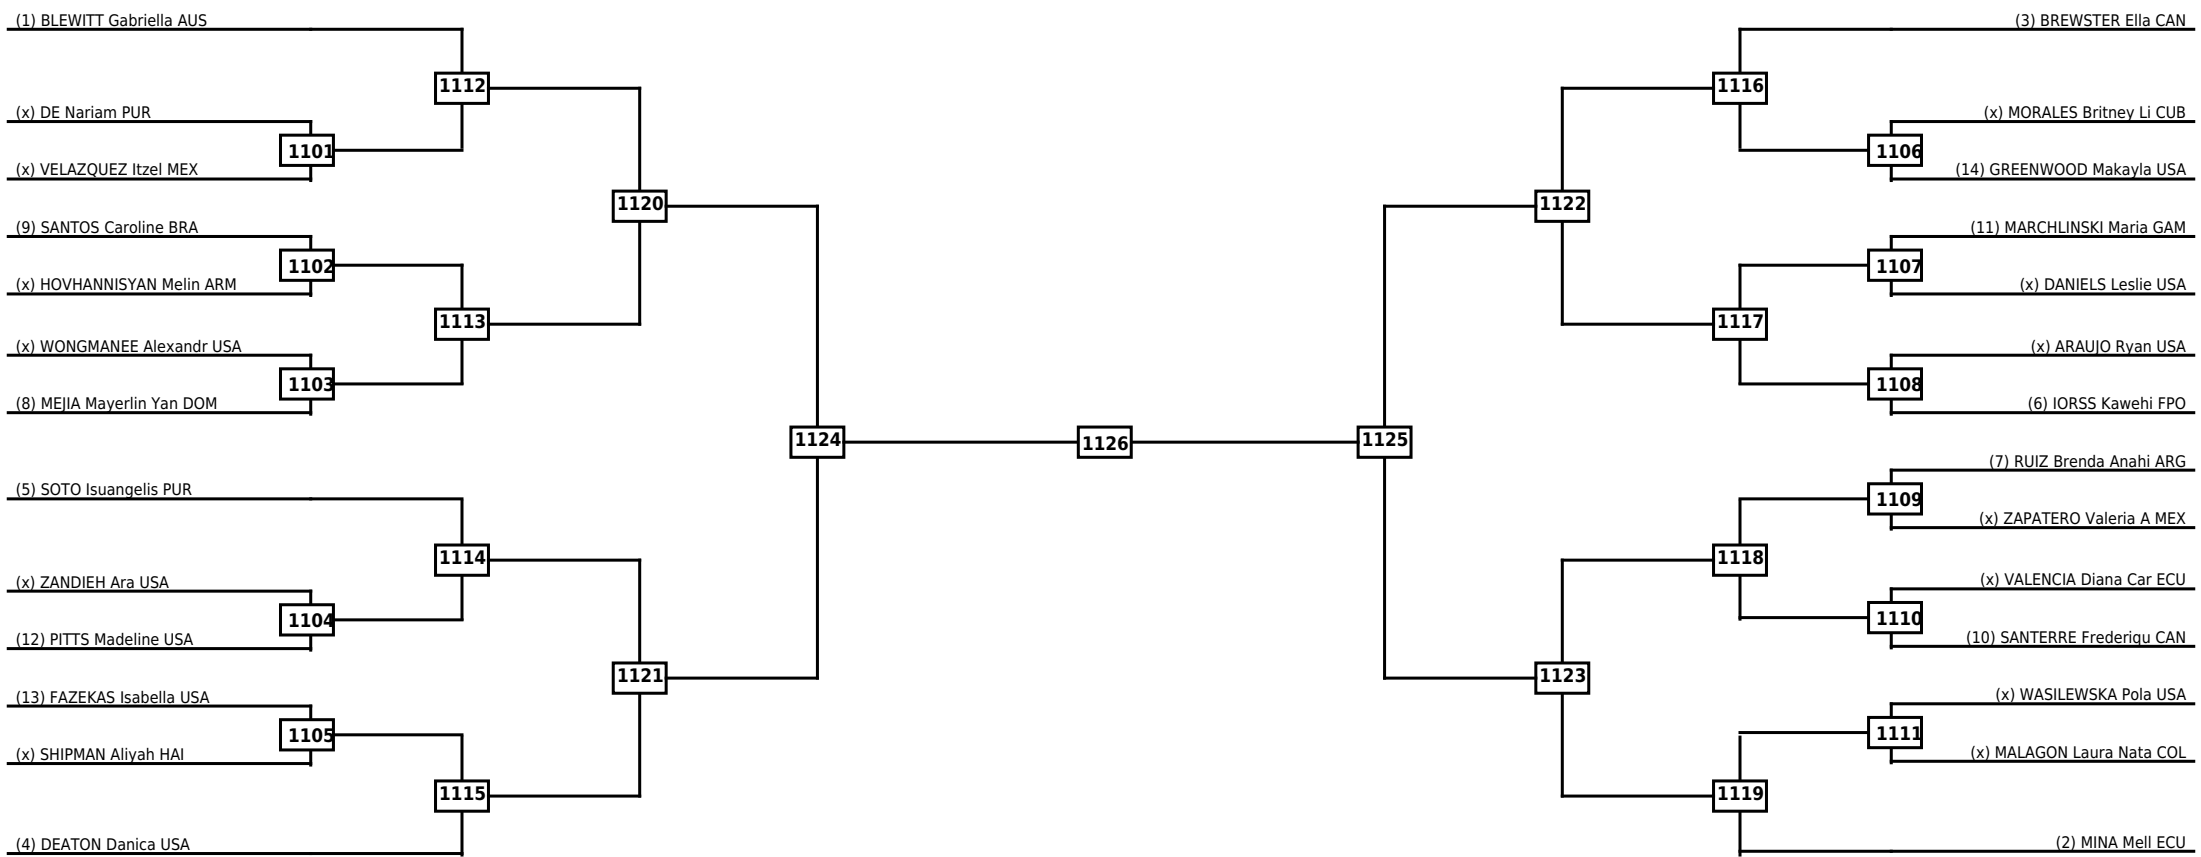

Round of 16	Quarterfinals	Semifinals	Final
-------------	---------------	------------	-------

Classification

LEGEND	RSC: Win by Referee stops contest	WDR: Win by Withdrawal	DQB: Win by Disqualification for Unsportsmanlike behavior
(x)Seed	PTF: Win by Final score	DSQ: Win by Disqualification	R: Round

Round of 16 Quarterfinals Semifinals

Final

Semifinals

Quarterfinals Round of 16

Classification

LEGEND RSC: Win by Referee stops contest WDR: Win by Withdrawal DQB: Win by Disqualification for Unsportsmanlike behavior
 (x)Seed PTF: Win by Final score DSQ: Win by Disqualification R: Round

Round of 32	Round of 16	Quarterfinals	Semifinals	Final	Semifinals	Quarterfinals	Round of 16	Round of 32
-------------	-------------	---------------	------------	-------	------------	---------------	-------------	-------------