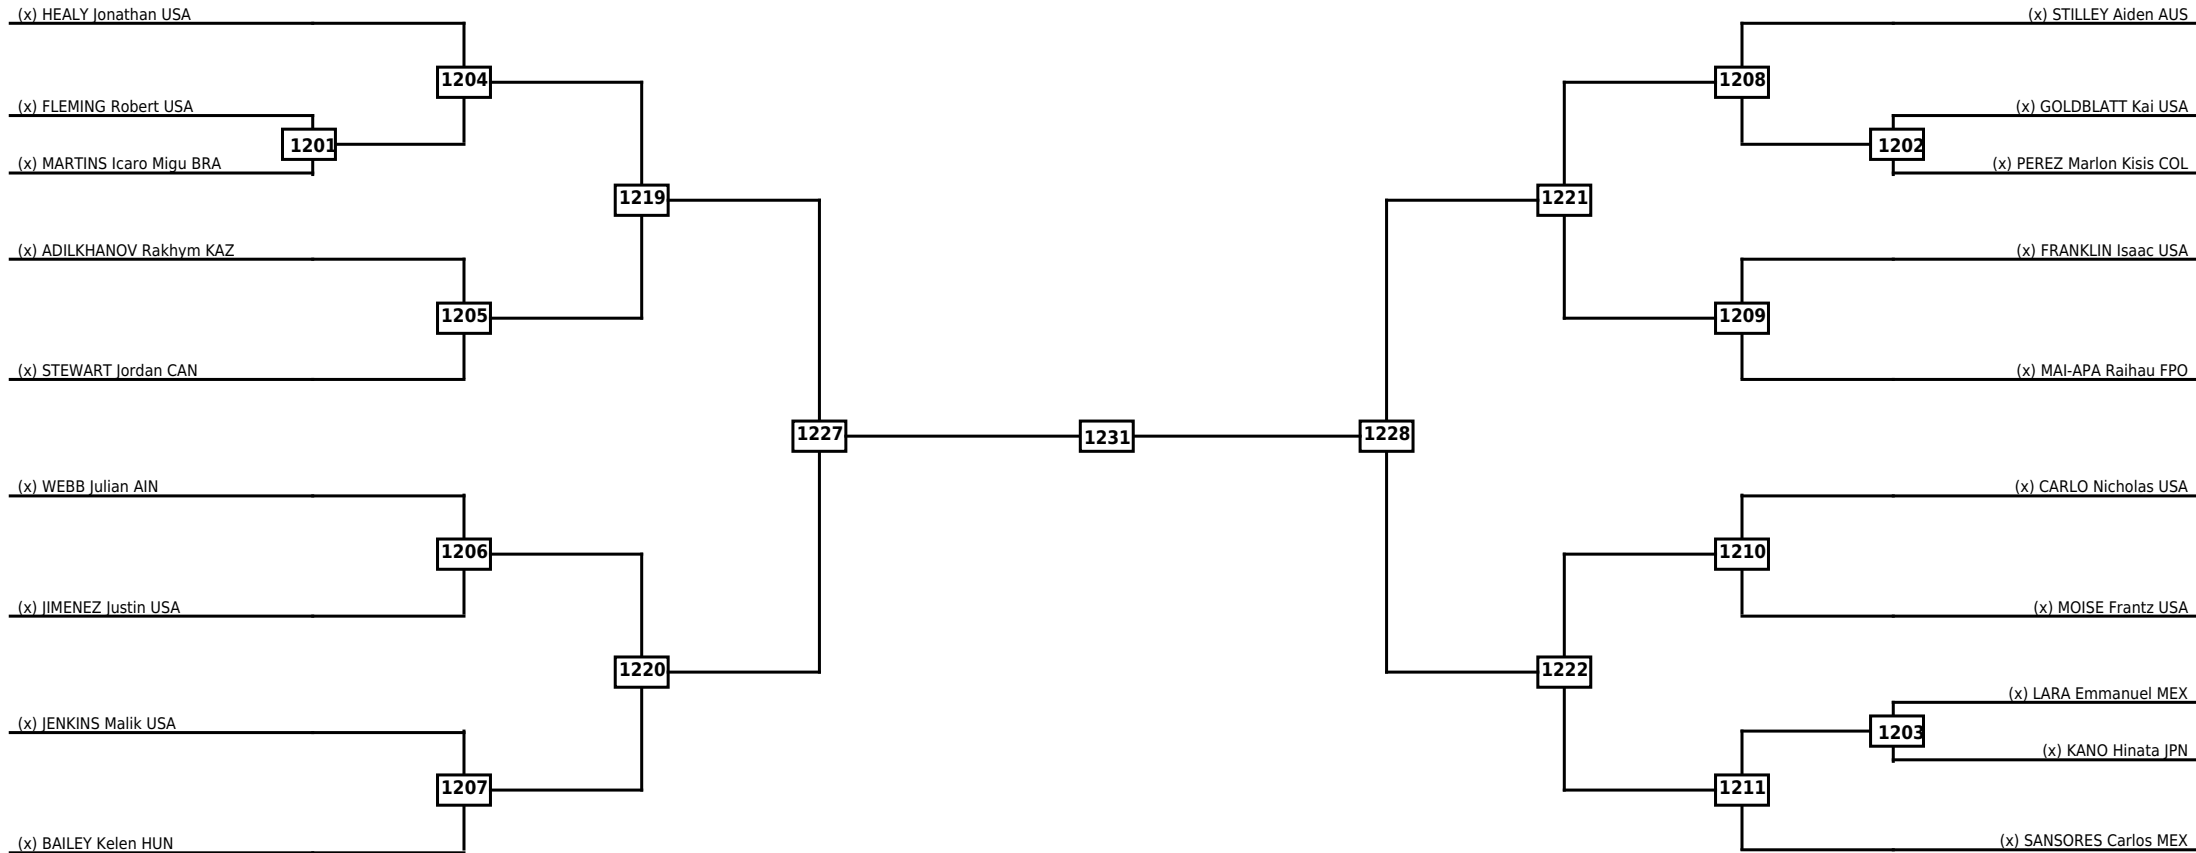

Round of 64 Round of 32 Round of 16 Quarterfinals Semifinals Final Semifinals Quarterfinals Round of 16 Round of 32 Round of 64

LEGEND RSC: Win by Referee stops contest WDR: Win by Withdrawal DQB: Win by Disqualification for Unsportsmanlike behavior
 (x)Seed PTF: Win by Final score DSQ: Win by Disqualification R: Round

Round of 32
Round of 16
Quarterfinals
Semifinals
Final
Semifinals
Quarterfinals
Round of 16
Round of 32

Classification

LEGEND RSC: Win by Referee stops contest WDR: Win by Withdrawal DQB: Win by Disqualification for Unsportsmanlike behavior
 (x)Seed PTF: Win by Final score DSQ: Win by Disqualification R: Round