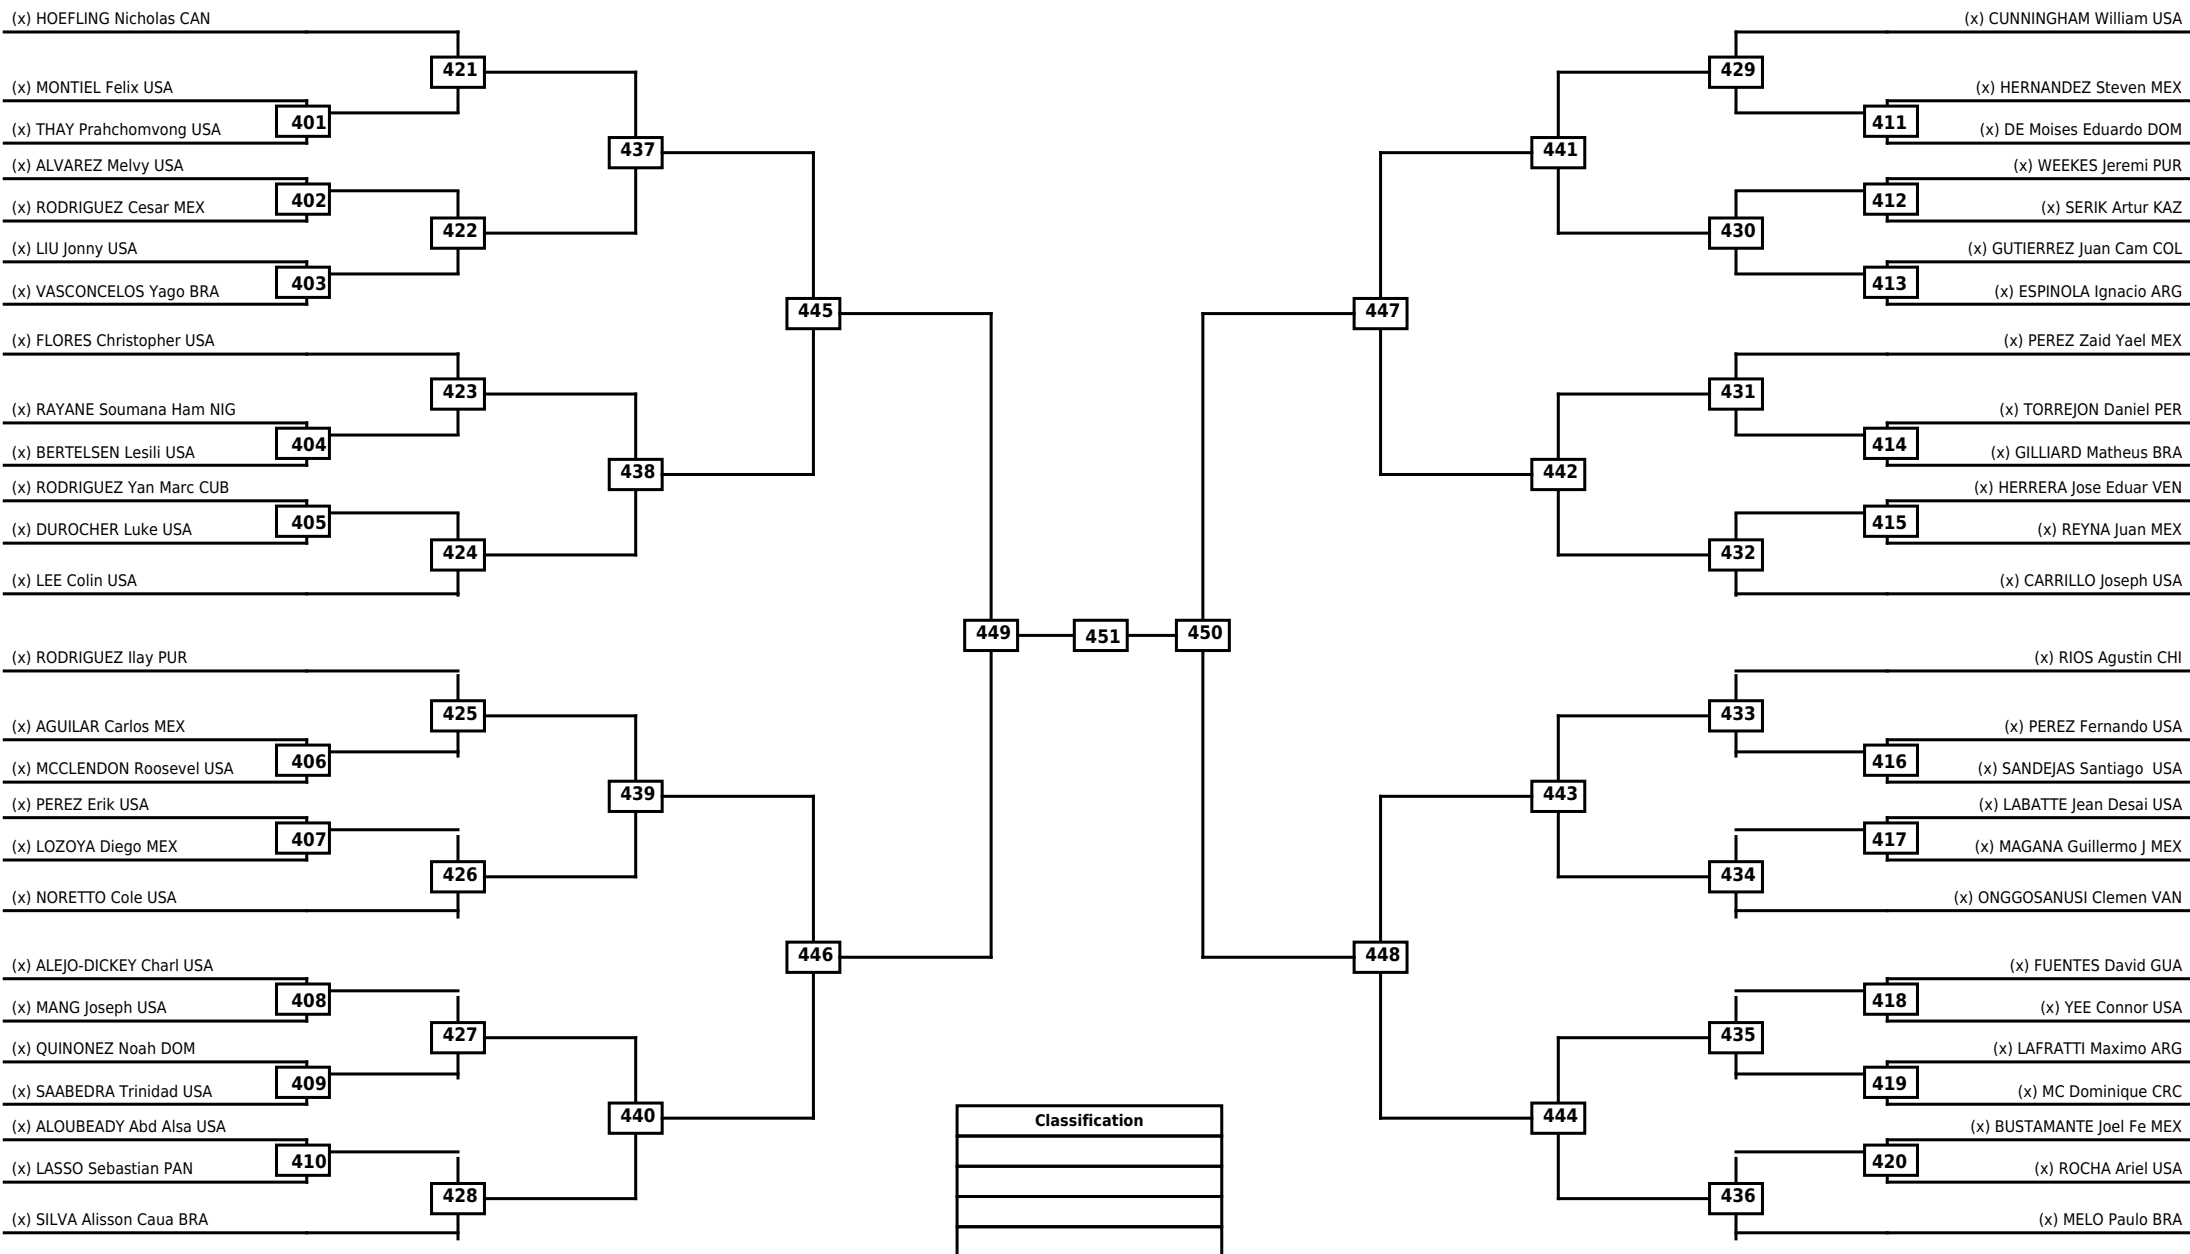

Round of 64   Round of 32   Round of 16   Quarterfinals   Semifinals   Final   Semifinals   Quarterfinals   Round of 16   Round of 32   Round of 64

LEGEND   RSC: Win by Referee stops contest   WDR: Win by Withdrawal   DQB: Win by Disqualification for Unsportsmanlike behavior
(x)Seed   PTF: Win by Final score   DSQ: Win by Disqualification   R: Round