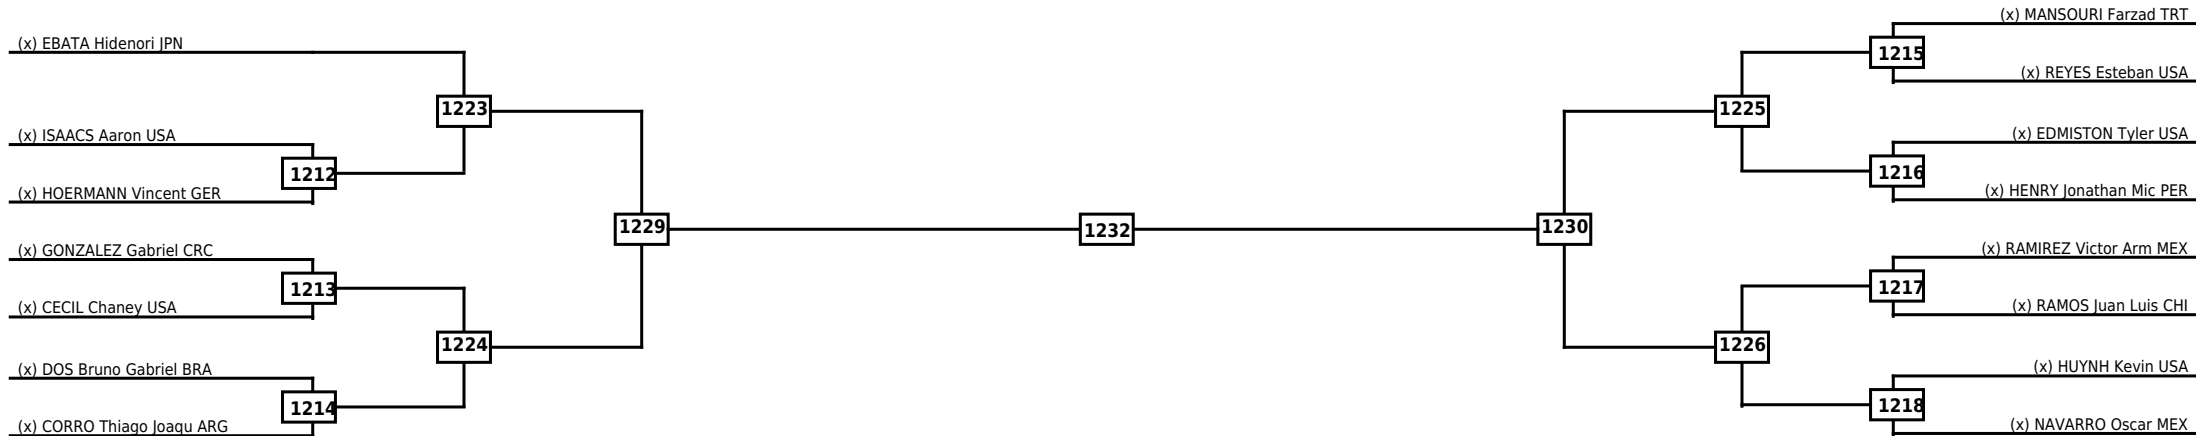

Round of 16 Quarterfinals Semifinals Final Quarterfinals Round of 16

Classification

LEGEND RSC: Win by Referee stops contest WDR: Win by Withdrawal DQB: Win by Disqualification for Unsportsmanlike behavior
 (x)Seed PTF: Win by Final score DSQ: Win by Disqualification R: Round

Round of 16 Quarterfinals Semifinals

Final

Semifinals

Quarterfinals Round of 16

Classification

LEGEND RSC: Win by Referee stops contest WDR: Win by Withdrawal DQB: Win by Disqualification for Unsportsmanlike behavior
 (x)Seed PTF: Win by Final score DSQ: Win by Disqualification R: Round

Round of 64 Round of 32 Round of 16 Quarterfinals Semifinals Final Semifinals Quarterfinals Round of 16 Round of 32 Round of 64

LEGEND RSC: Win by Referee stops contest WDR: Win by Withdrawal DQB: Win by Disqualification for Unsportsmanlike behavior
 (x)Seed PTF: Win by Final score DSQ: Win by Disqualification R: Round