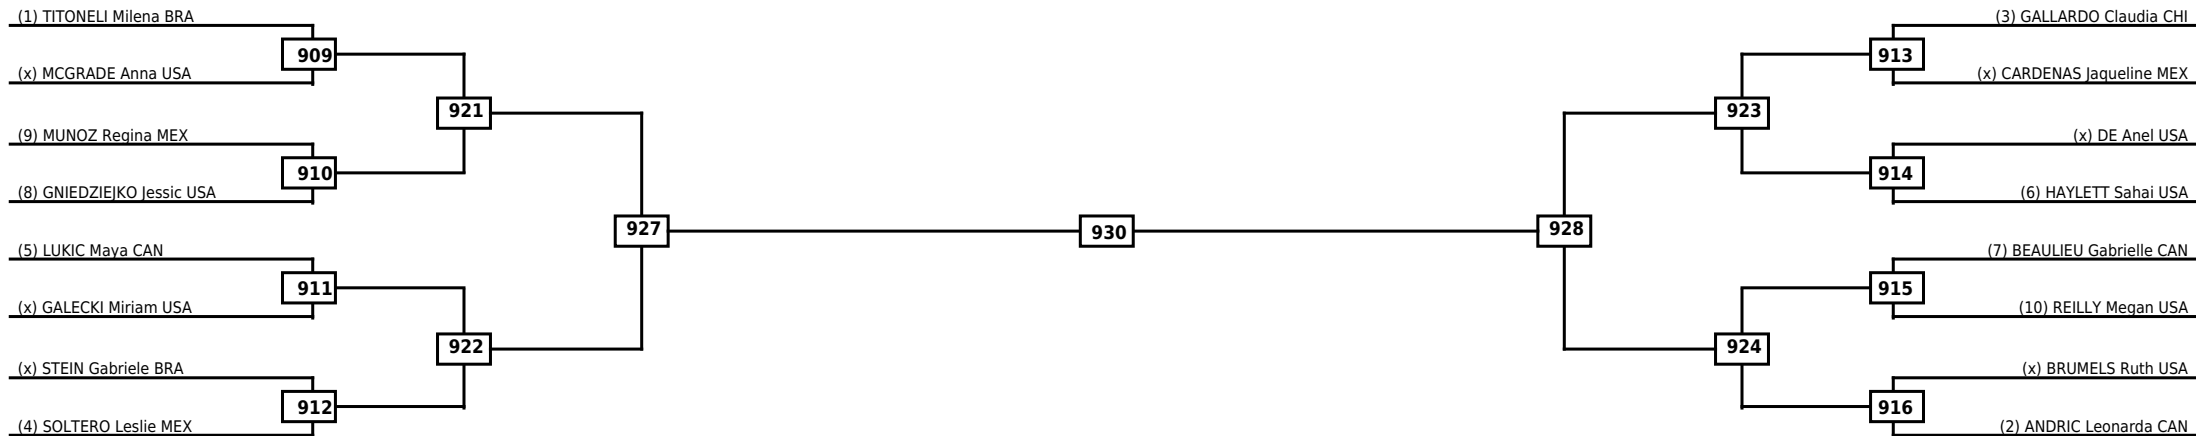

Round of 32
Round of 16
Quarterfinals
Semifinals
Final
Semifinals
Quarterfinals
Round of 16
Round of 32

Classification

LEGEND RSC: Win by Referee stops contest WDR: Win by Withdrawal DQB: Win by Disqualification for Unsportsmanlike behavior
 (x)Seed PTF: Win by Final score DSQ: Win by Disqualification R: Round

Round of 16	Quarterfinals	Semifinals	Final
-------------	---------------	------------	-------

Classification

LEGEND	RSC: Win by Referee stops contest	WDR: Win by Withdrawal	DQB: Win by Disqualification for Unsportsmanlike behavior
(x)Seed	PTF: Win by Final score	DSQ: Win by Disqualification	R: Round

Round of 16 Quarterfinals Semifinals

Final

Semifinals

Quarterfinals Round of 16

Classification

LEGEND RSC: Win by Referee stops contest WDR: Win by Withdrawal DQB: Win by Disqualification for Unsportsmanlike behavior
 (x)Seed PTF: Win by Final score DSQ: Win by Disqualification R: Round

Round of 32	Round of 16	Quarterfinals	Semifinals	Final	Semifinals	Quarterfinals	Round of 16	Round of 32
-------------	-------------	---------------	------------	-------	------------	---------------	-------------	-------------