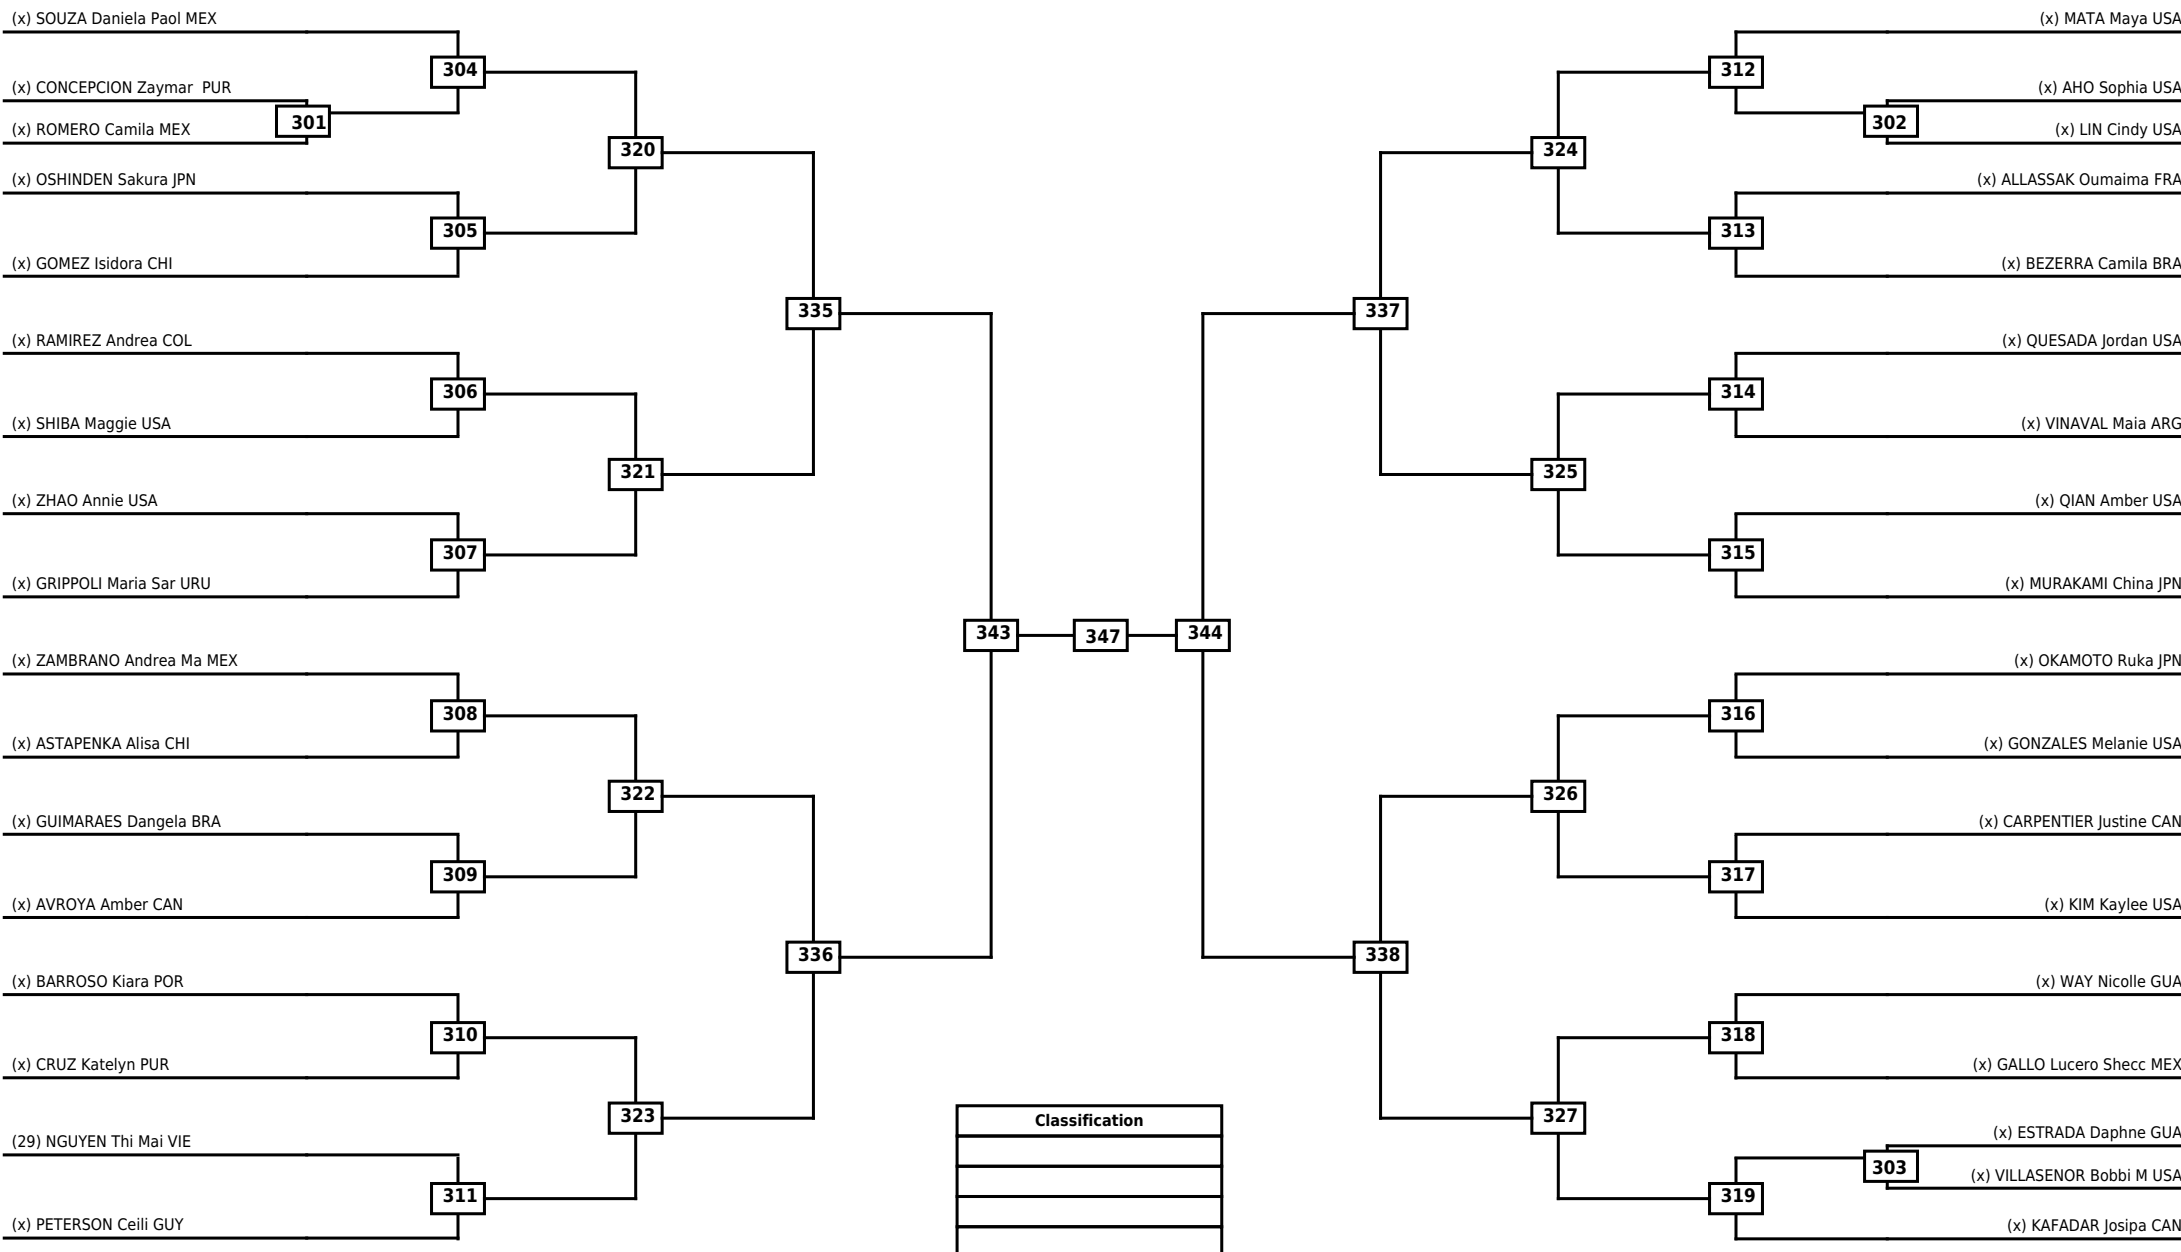

2026 U.S. Open Championships G2 SENIOR

SUN 08 MAR 2026

Women -53kg Contestants: 45

Round of 64 Round of 32 Round of 16 Quarterfinals Semifinals Final Semifinals Quarterfinals Round of 16 Round of 32 Round of 64

LEGEND RSC: Win by Referee stops contest WDR: Win by Withdrawal DQB: Win by Disqualification for Unsportsmanlike behavior
(x)Seed PTF: Win by Final score DSQ: Win by Disqualification R: Round

Round of 64 Round of 32 Round of 16 Quarterfinals Semifinals Final Semifinals Quarterfinals Round of 16 Round of 32 Round of 64