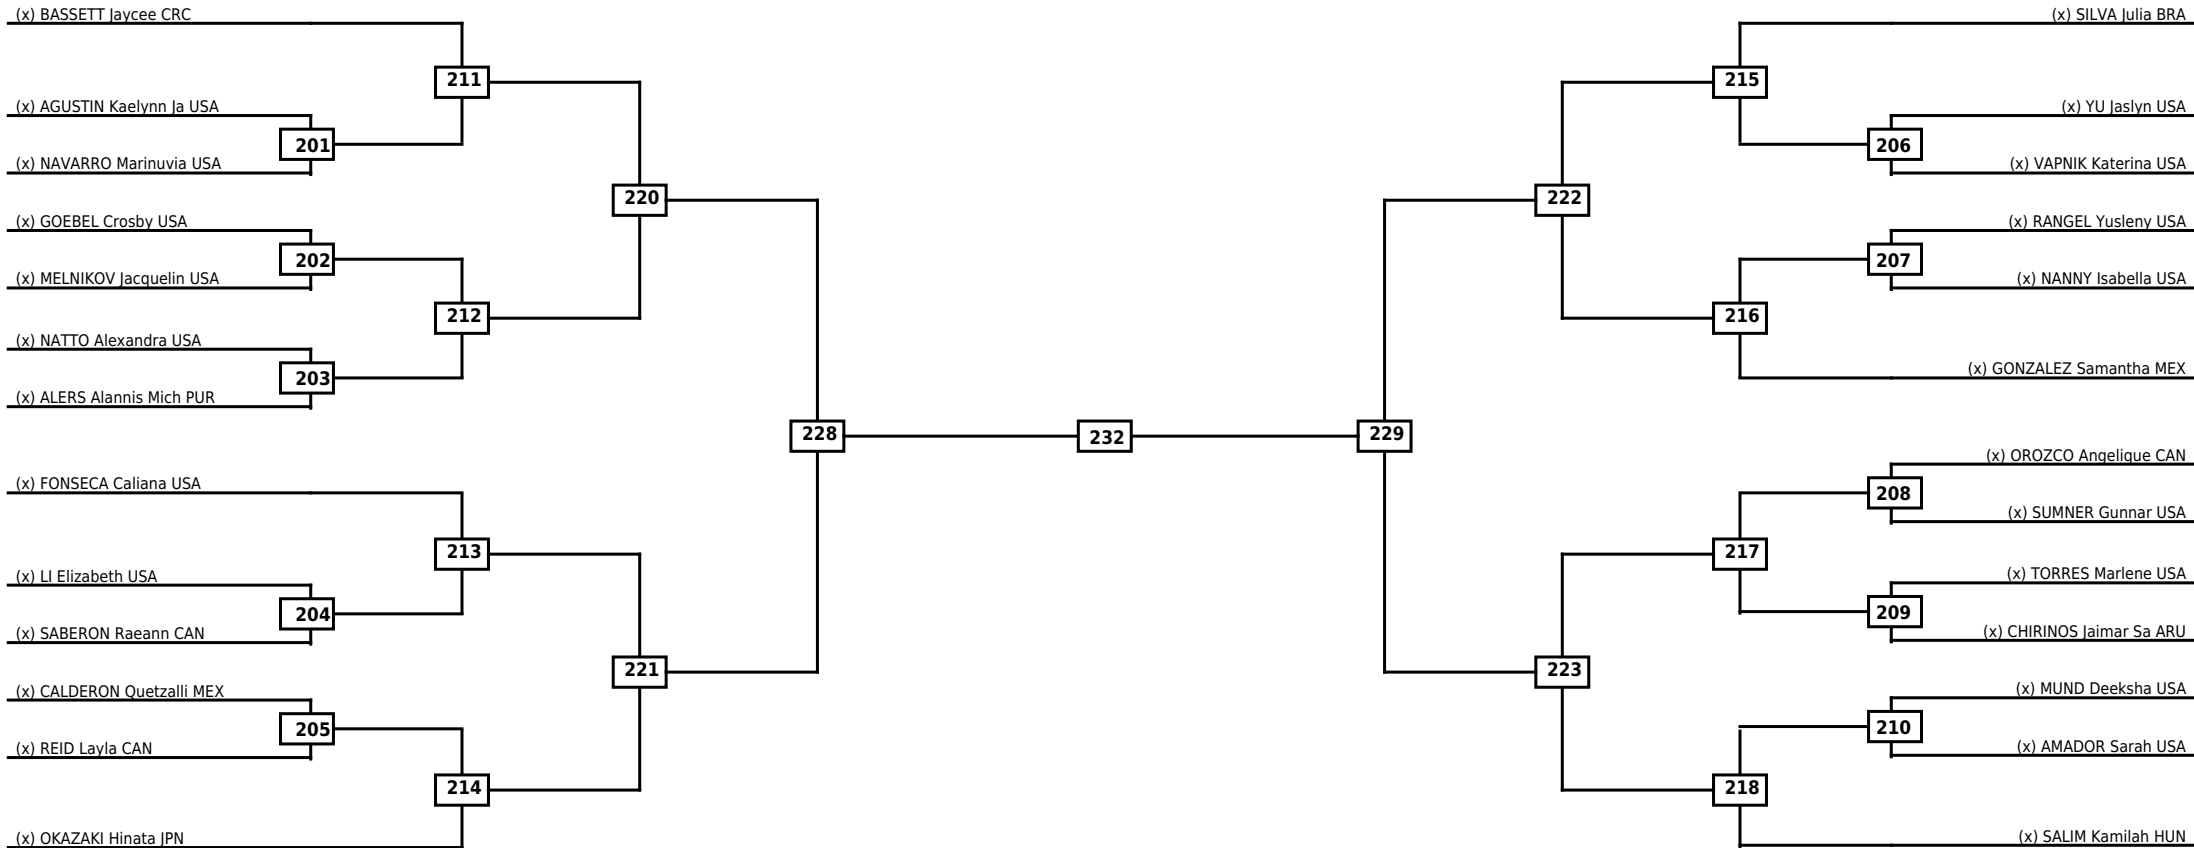

2026 U.S. Open Championships G2 SENIOR

SUN 08 MAR 2026

Women -53kg Contestants: 45

Round of 64 Round of 32 Round of 16 Quarterfinals Semifinals Final Semifinals Quarterfinals Round of 16 Round of 32 Round of 64

LEGEND RSC: Win by Referee stops contest WDR: Win by Withdrawal DQB: Win by Disqualification for Unsportsmanlike behavior
(x)Seed PTF: Win by Final score DSQ: Win by Disqualification R: Round

Round of 64 Round of 32 Round of 16 Quarterfinals Semifinals Final Semifinals Quarterfinals Round of 16 Round of 32 Round of 64

LEGEND RSC: Win by Referee stops contest WDR: Win by Withdrawal DQB: Win by Disqualification for Unsportsmanlike behavior
(x)Seed PTF: Win by Final score DSQ: Win by Disqualification R: Round

Round of 32
Round of 16
Quarterfinals
Semifinals
Final
Semifinals
Quarterfinals
Round of 16
Round of 32