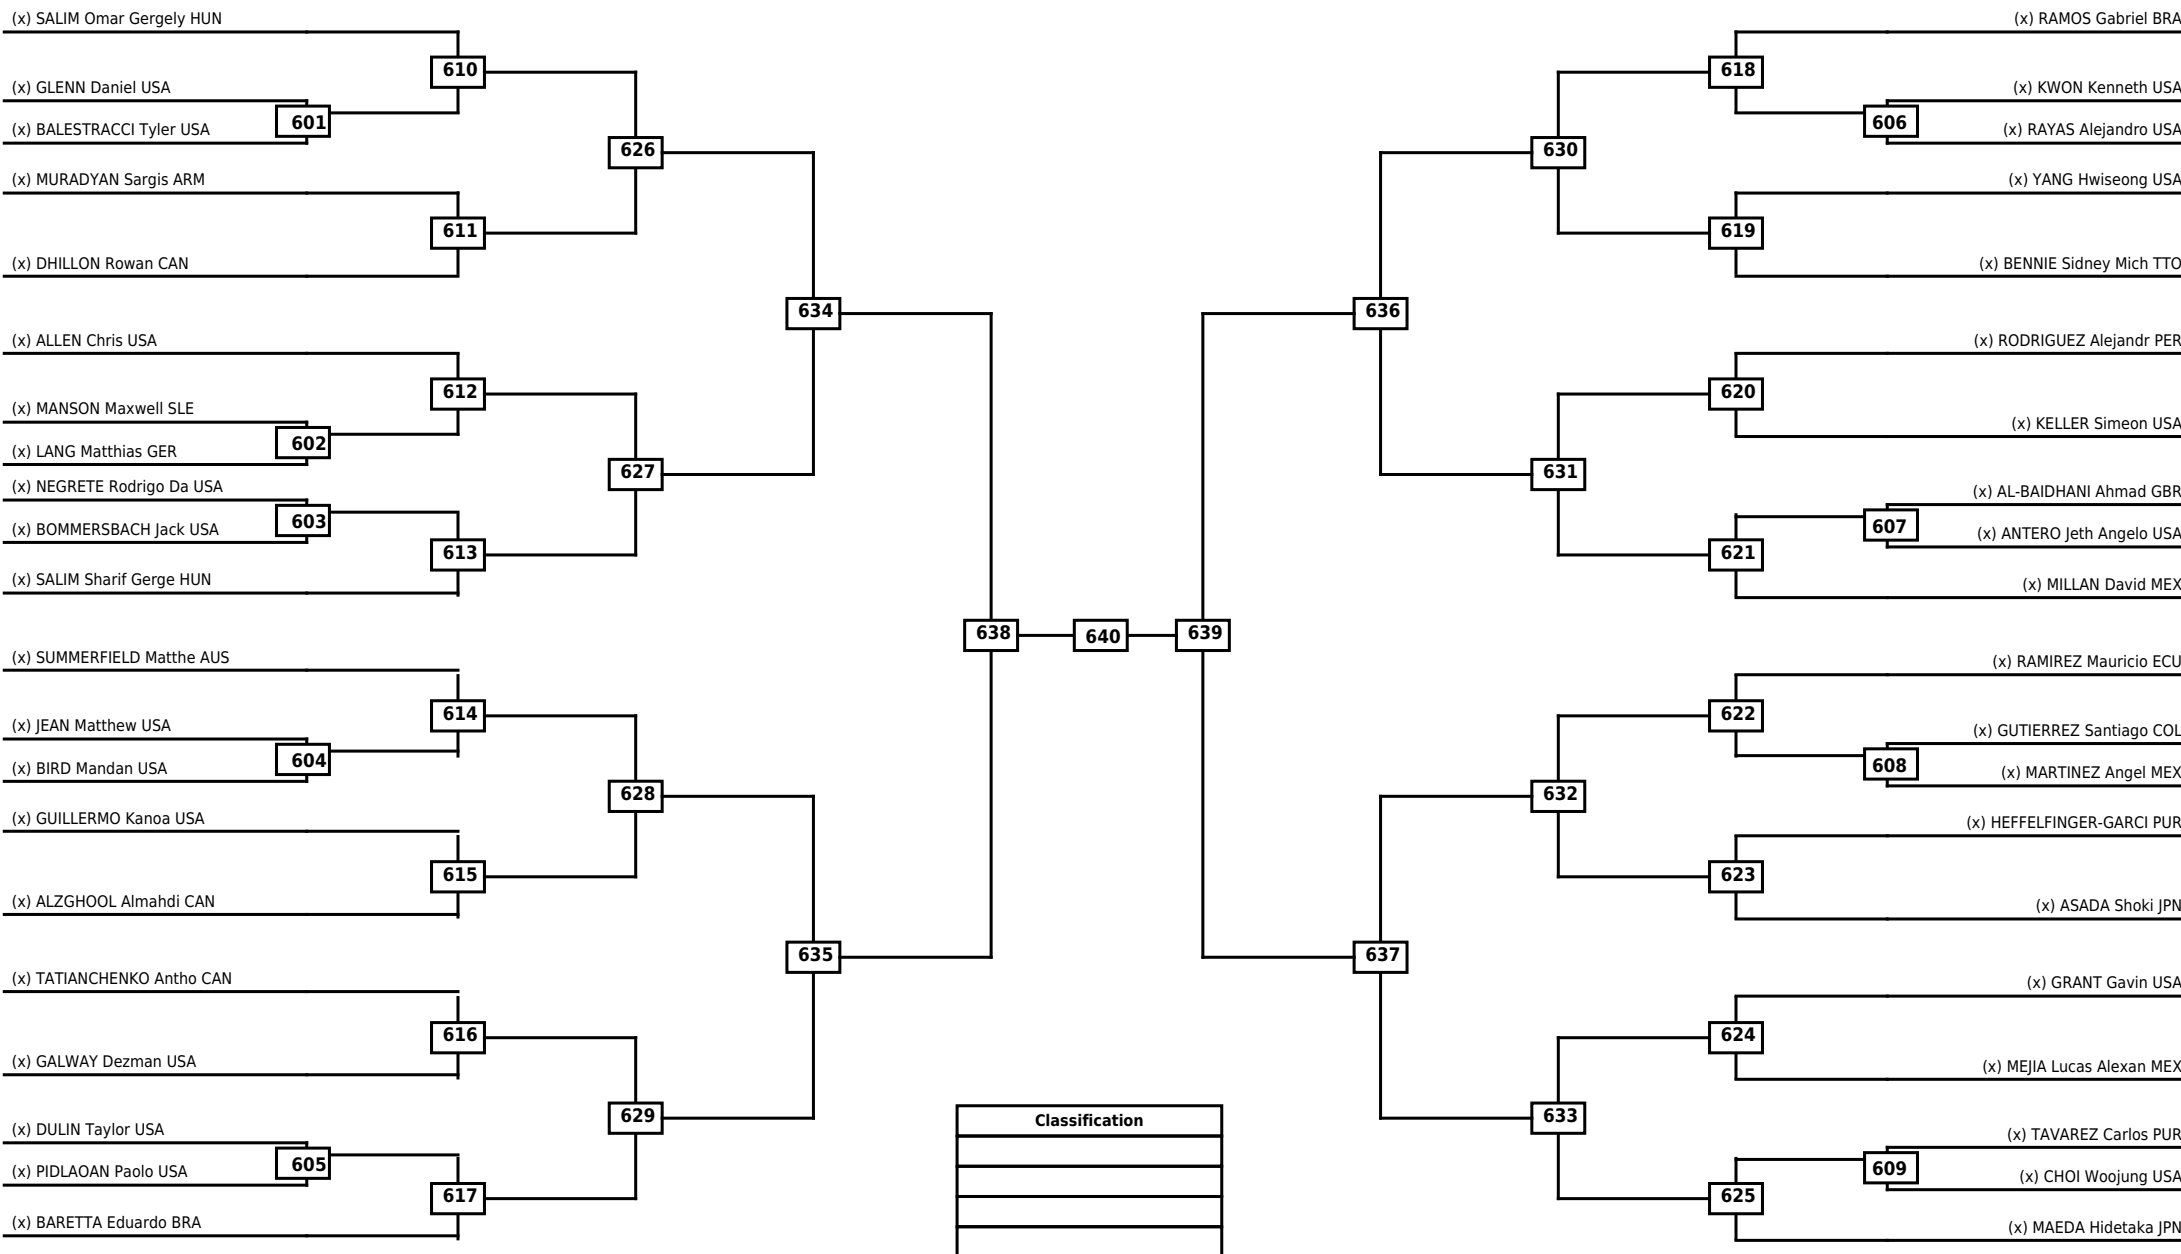

Round of 16 Quarterfinals Semifinals

Final

Semifinals

Quarterfinals Round of 16

Classification

LEGEND RSC: Win by Referee stops contest WDR: Win by Withdrawal DQB: Win by Disqualification for Unsportsmanlike behavior
 (x)Seed PTF: Win by Final score DSQ: Win by Disqualification R: Round

Round of 64 Round of 32 Round of 16 Quarterfinals Semifinals Final Semifinals Quarterfinals Round of 16 Round of 32 Round of 64

LEGEND RSC: Win by Referee stops contest WDR: Win by Withdrawal DQB: Win by Disqualification for Unsportsmanlike behavior
 (x)Seed PTF: Win by Final score DSQ: Win by Disqualification R: Round