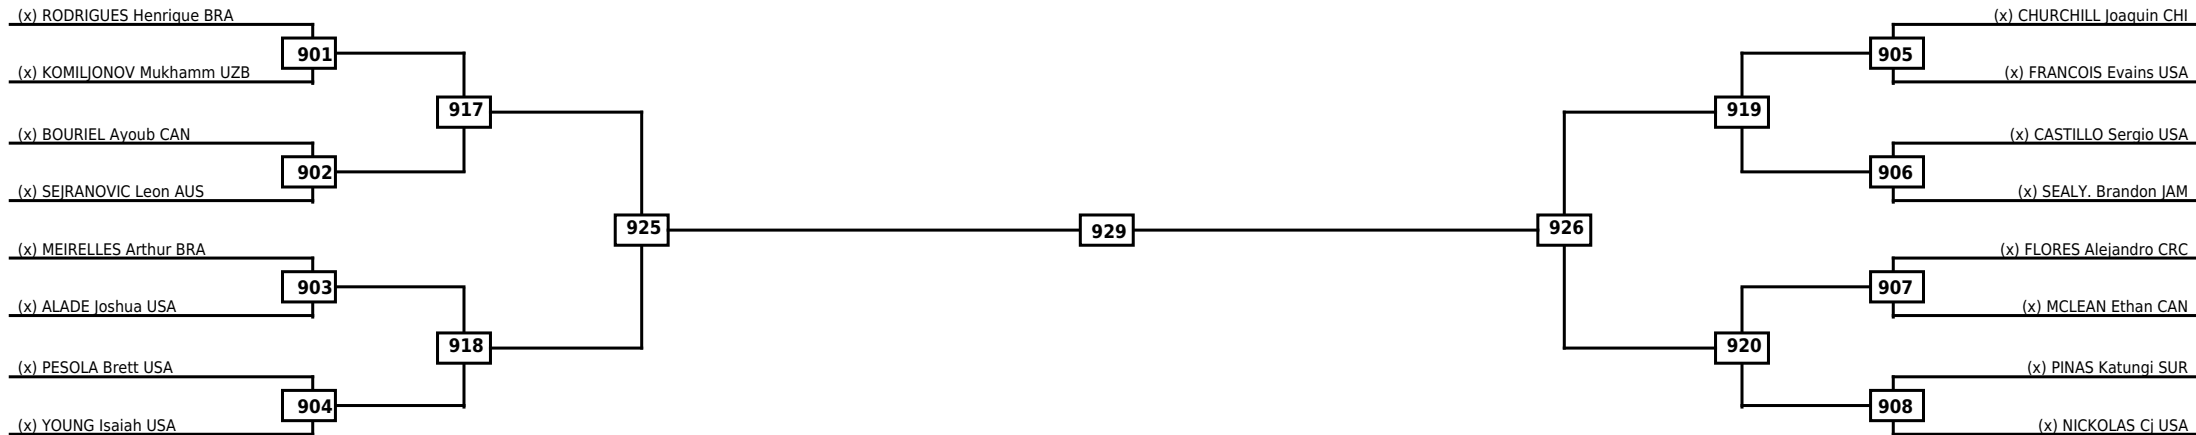

Round of 16 Quarterfinals Semifinals Final Quarterfinals Round of 16

Classification

LEGEND RSC: Win by Referee stops contest WDR: Win by Withdrawal DQB: Win by Disqualification for Unsportsmanlike behavior
 (x)Seed PTF: Win by Final score DSQ: Win by Disqualification R: Round

Round of 16 Quarterfinals Semifinals

Final

Semifinals

Quarterfinals Round of 16

Classification

LEGEND RSC: Win by Referee stops contest WDR: Win by Withdrawal DQB: Win by Disqualification for Unsportsmanlike behavior
 (x)Seed PTF: Win by Final score DSQ: Win by Disqualification R: Round

Round of 64 Round of 32 Round of 16 Quarterfinals Semifinals Final Semifinals Quarterfinals Round of 16 Round of 32 Round of 64

LEGEND RSC: Win by Referee stops contest WDR: Win by Withdrawal DQB: Win by Disqualification for Unsportsmanlike behavior
 (x)Seed PTF: Win by Final score DSQ: Win by Disqualification R: Round