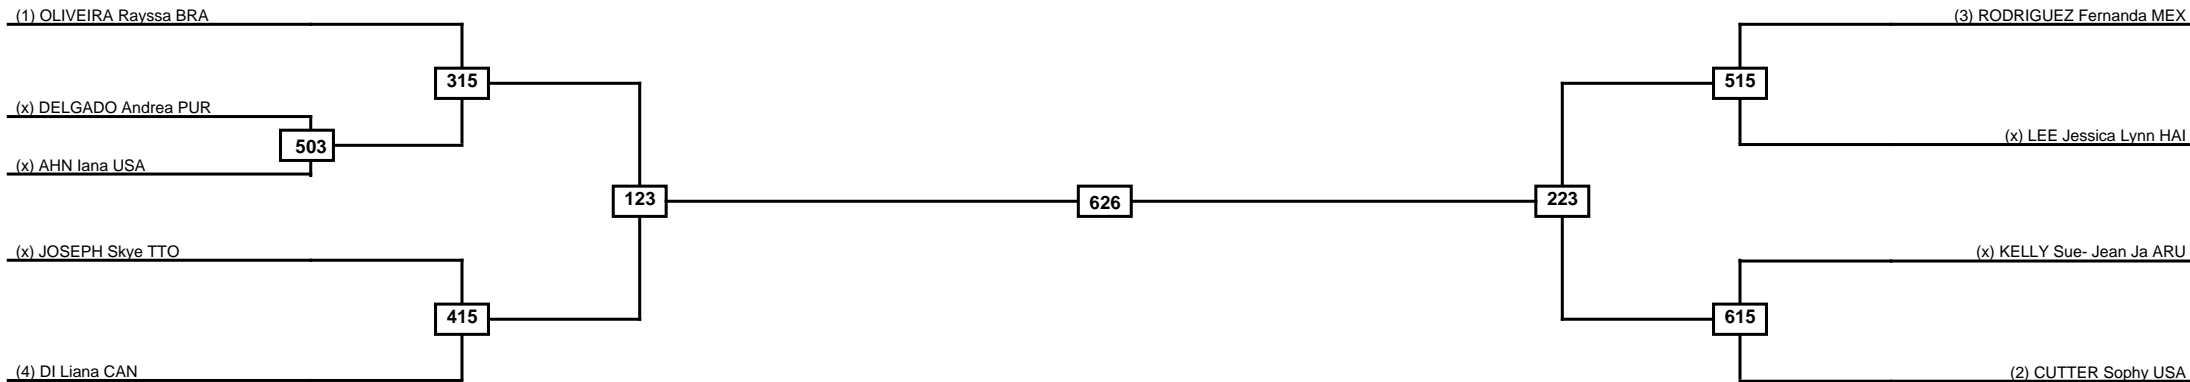

Round of 16
Quarterfinals
Semifinals
Final
Semifinals
Quarterfinals
Round of 16

Classification
1
2
3
3

LEGEND	RSC: Win by Referee stops contest	WDR: Win by Withdrawal	DQB: Win by Disqualification for Unsportsmanlike behavior
(x)Seed	PFT: Win by Final score	DSQ: Win by Disqualification	R: Round