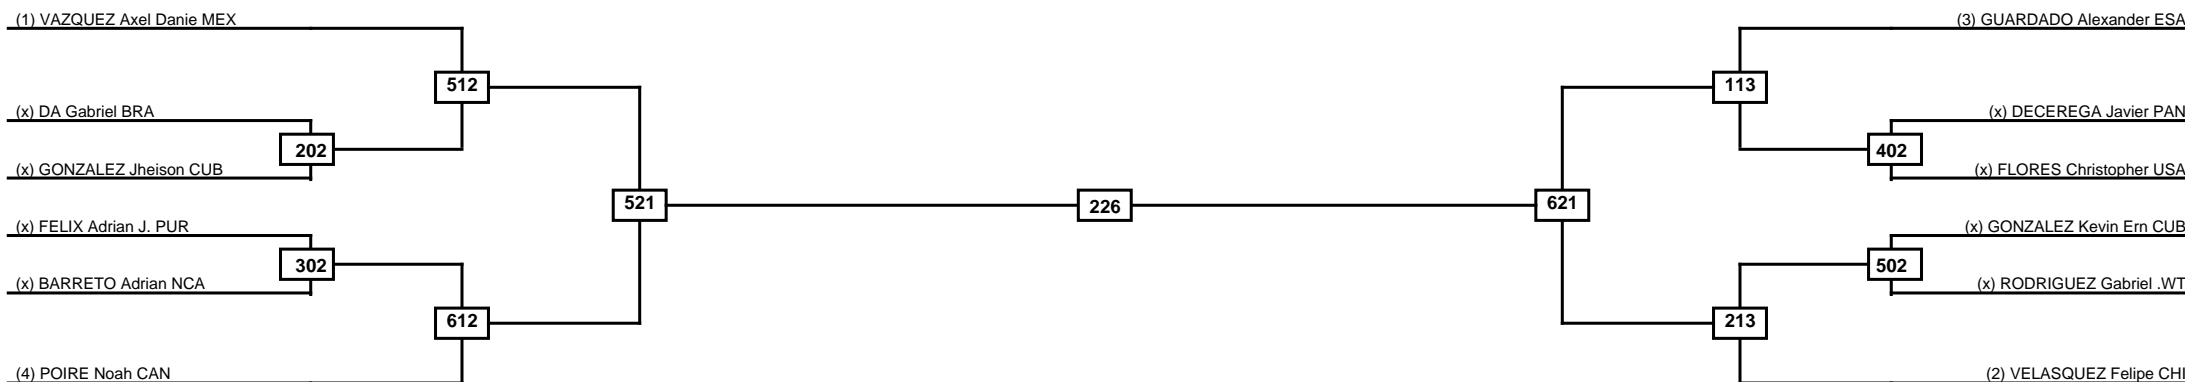

Round of 16	Quarterfinals	Semifinals	Final
-------------	---------------	------------	-------

Classification
1
2
3
3

LEGEND	RSC: Win by Referee stops contest	WDR: Win by Withdrawal	DQB: Win by Disqualification for Unsportsmanlike behavior
(x)Seed	PFT: Win by Final score	DSQ: Win by Disqualification	R: Round

Round of 16 Quarterfinals Semifinals

Final

Semifinals

Quarterfinals

Round of 16

Classification
1
2
3
3

LEGEND RSC: Win by Referee stops contest WDR: Win by Withdrawal DQB: Win by Disqualification for Unsportsmanlike behavior
 (x)Seed PFT: Win by Final score DSQ: Win by Disqualification R: Round