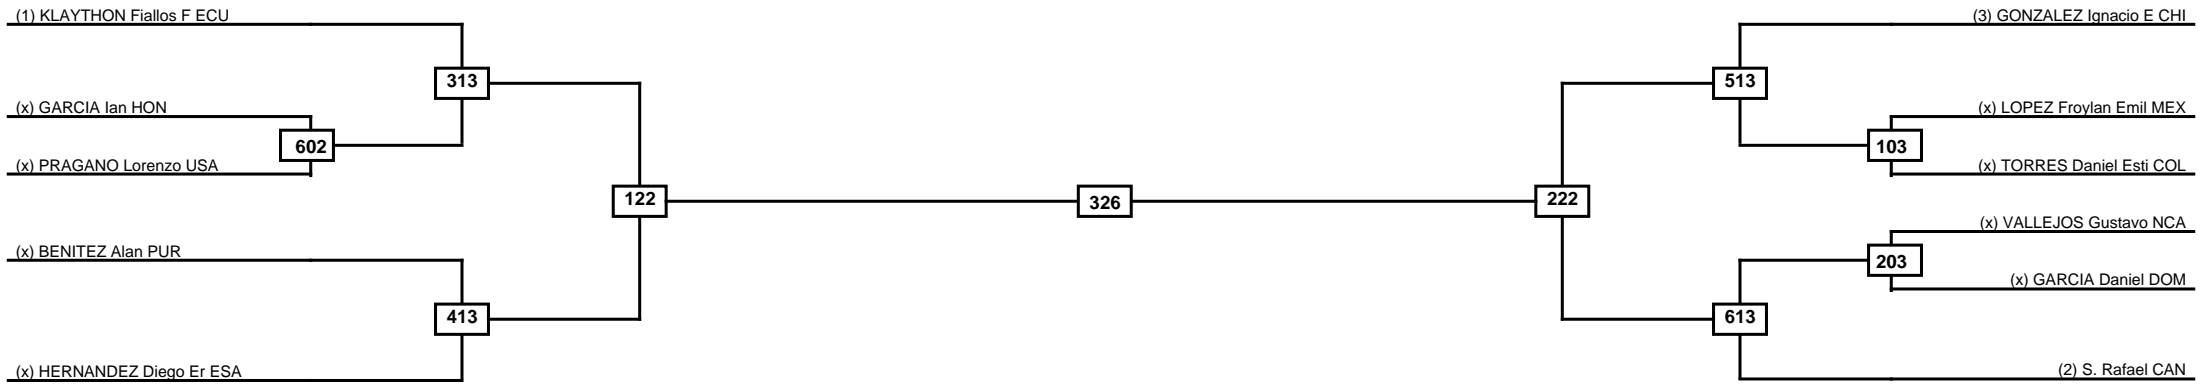

Round of 16 Quarterfinals Semifinals

Final

Semifinals

Quarterfinals

Round of 16

Classification
1
2
3
3

LEGEND RSC: Win by Referee stops contest WDR: Win by Withdrawal DQB: Win by Disqualification for Unsportsmanlike behavior
 (x)Seed PFT: Win by Final score DSQ: Win by Disqualification R: Round