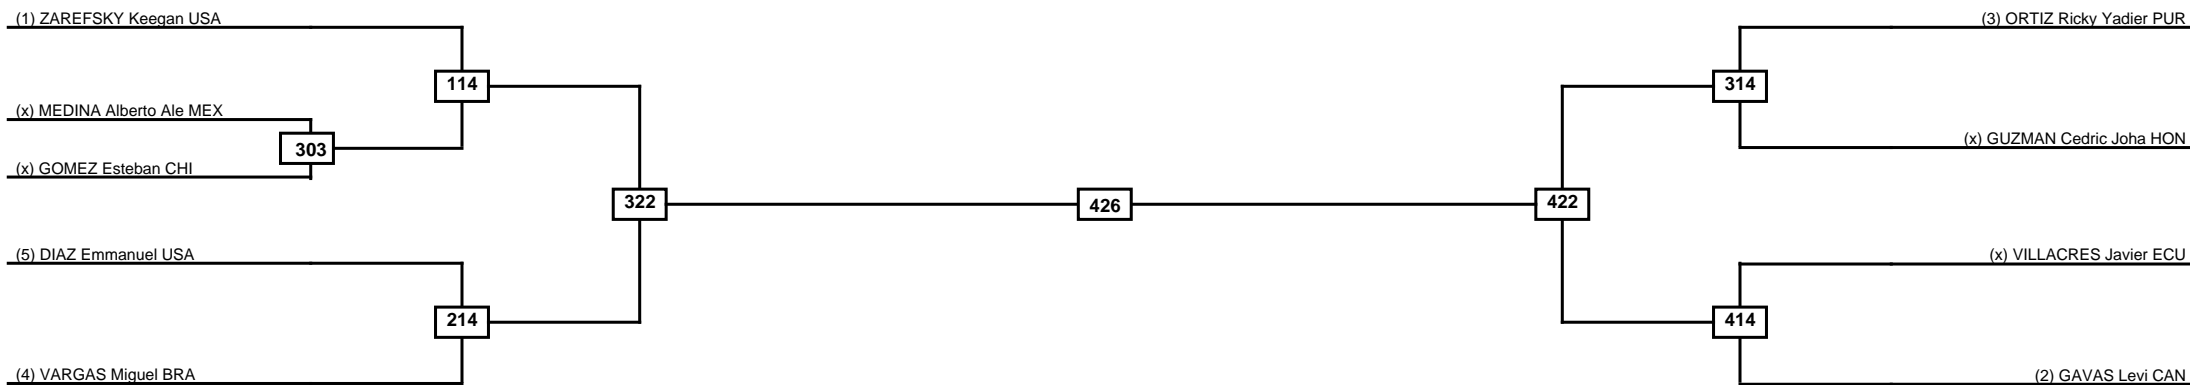

Quarterfinals Semifinals

Final

Semifinals

Quarterfinals

Classification
1
2
3
3

LEGEND RSC: Win by Referee stops contest WDR: Win by Withdrawal DQB: Win by Disqualification for Unsportsmanlike behavior
 (x)Seed PFT: Win by Final score DSQ: Win by Disqualification R: Round