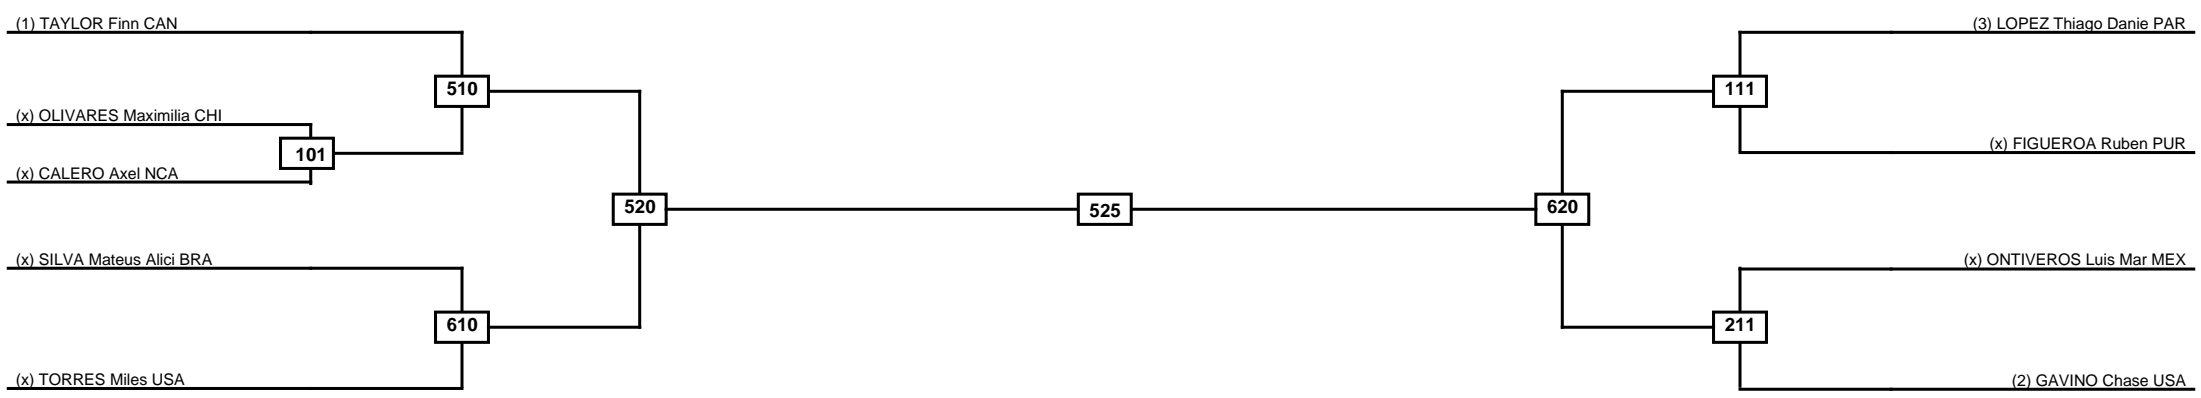

Quarterfinals Semifinals

Final

Semifinals Quarterfinals

Classification
1
2
3
3

LEGEND RSC: Win by Referee stops contest WDR: Win by Withdrawal DQB: Win by Disqualification for Unsportsmanlike behavior
 (x)Seed PFT: Win by Final score DSQ: Win by Disqualification R: Round