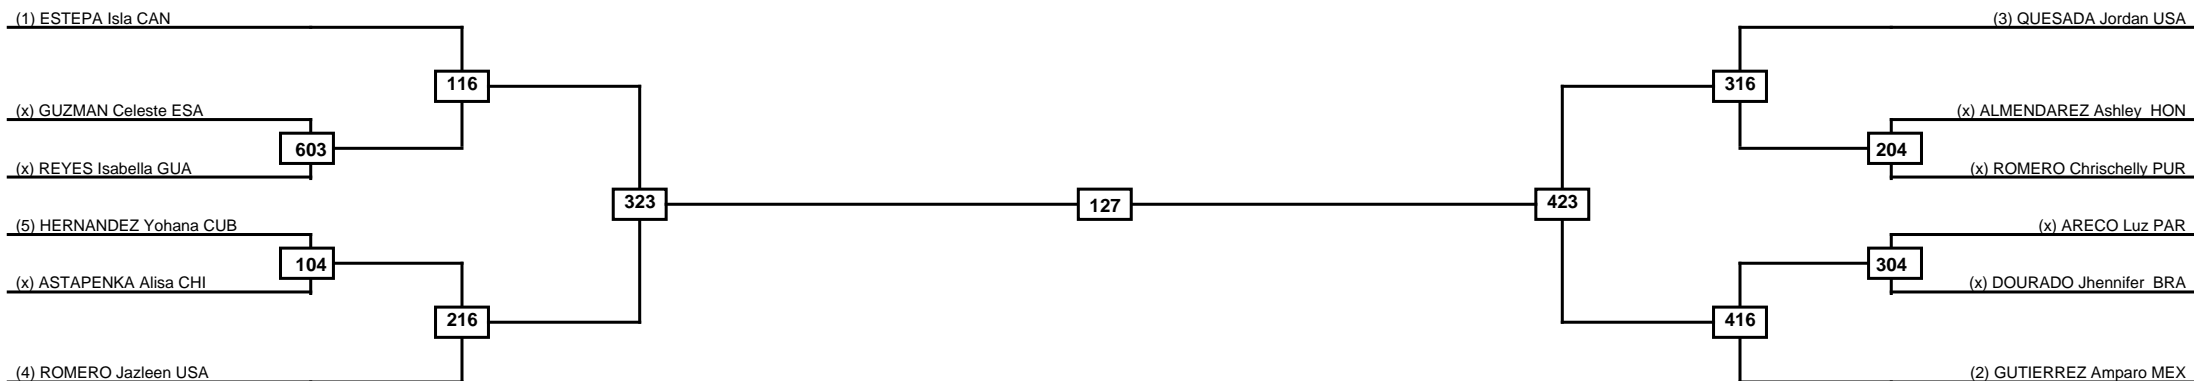

Round of 16
Quarterfinals
Semifinals
Final
Semifinals
Quarterfinals
Round of 16

Classification
1
2
3
3

LEGEND	RSC: Win by Referee stops contest	WDR: Win by Withdrawal	DQB: Win by Disqualification for Unsportsmanlike behavior
(x)Seed	PFT: Win by Final score	DSQ: Win by Disqualification	R: Round

Quarterfinals Semifinals

Final

Semifinals

Quarterfinals

Classification
1
2
3
3

LEGEND RSC: Win by Referee stops contest WDR: Win by Withdrawal DQB: Win by Disqualification for Unsportsmanlike behavior
 (x)Seed PFT: Win by Final score DSQ: Win by Disqualification R: Round

Round of 16	Quarterfinals	Semifinals	Final	Semifinals	Quarterfinals	Round of 16
-------------	---------------	------------	-------	------------	---------------	-------------

Classification
1
2
3
3

LEGEND RSC: Win by Referee stops contest WDR: Win by Withdrawal DQB: Win by Disqualification for Unsportsmanlike behavior
(x)Seed PFT: Win by Final score DSQ: Win by Disqualification R: Round