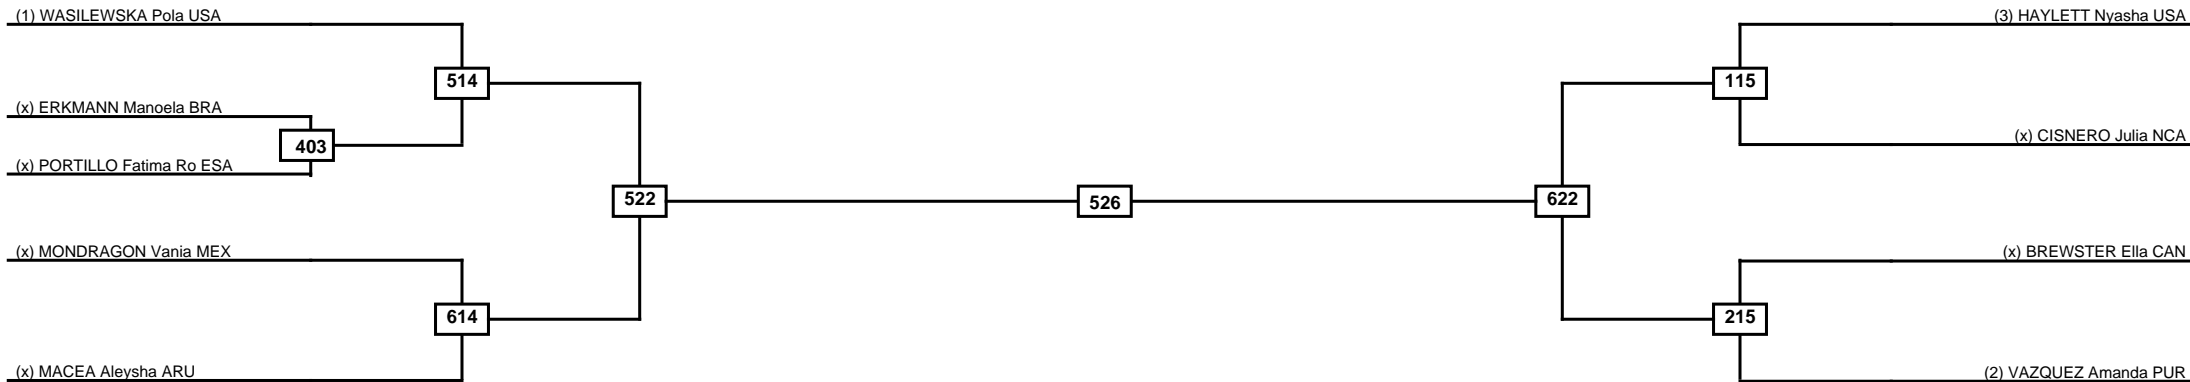

Round of 16   Quarterfinals   Semifinals   Final   Semifinals   Quarterfinals   Round of 16

Classification
1
2
3
3

LEGEND RSC: Win by Referee stops contest   WDR: Win by Withdrawal   DQB: Win by Disqualification for Unsportsmanlike behavior
(x)Seed   PFT: Win by Final score   DSQ: Win by Disqualification   R: Round