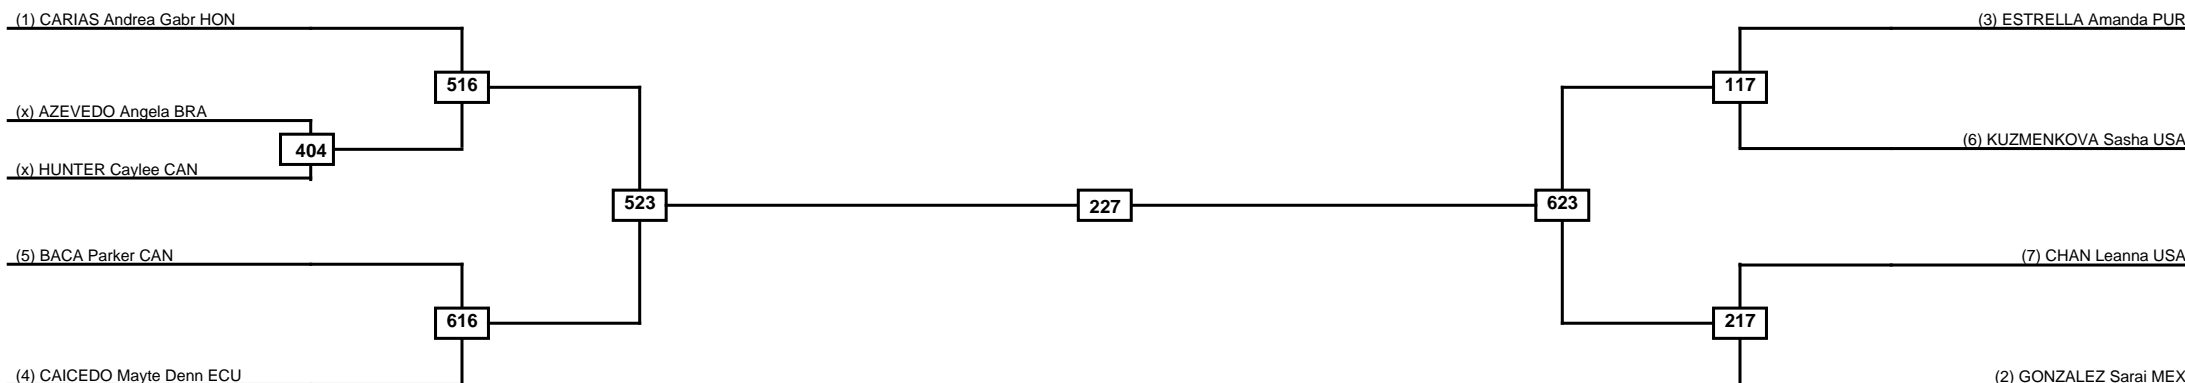

Classification
1
2
3
3

LEGEND	RSC: Win by Referee stops contest	WDR: Win by Withdrawal	DQB: Win by Disqualification for Unsportsmanlike behavior
(x)Seed	PFT: Win by Final score	DSQ: Win by Disqualification	R: Round

Round of 16 Quarterfinals Semifinals

Final

Semifinals

Quarterfinals

Round of 16

Classification
1
2
3
3

LEGEND RSC: Win by Referee stops contest WDR: Win by Withdrawal DQB: Win by Disqualification for Unsportsmanlike behavior
 (x)Seed PFT: Win by Final score DSQ: Win by Disqualification R: Round