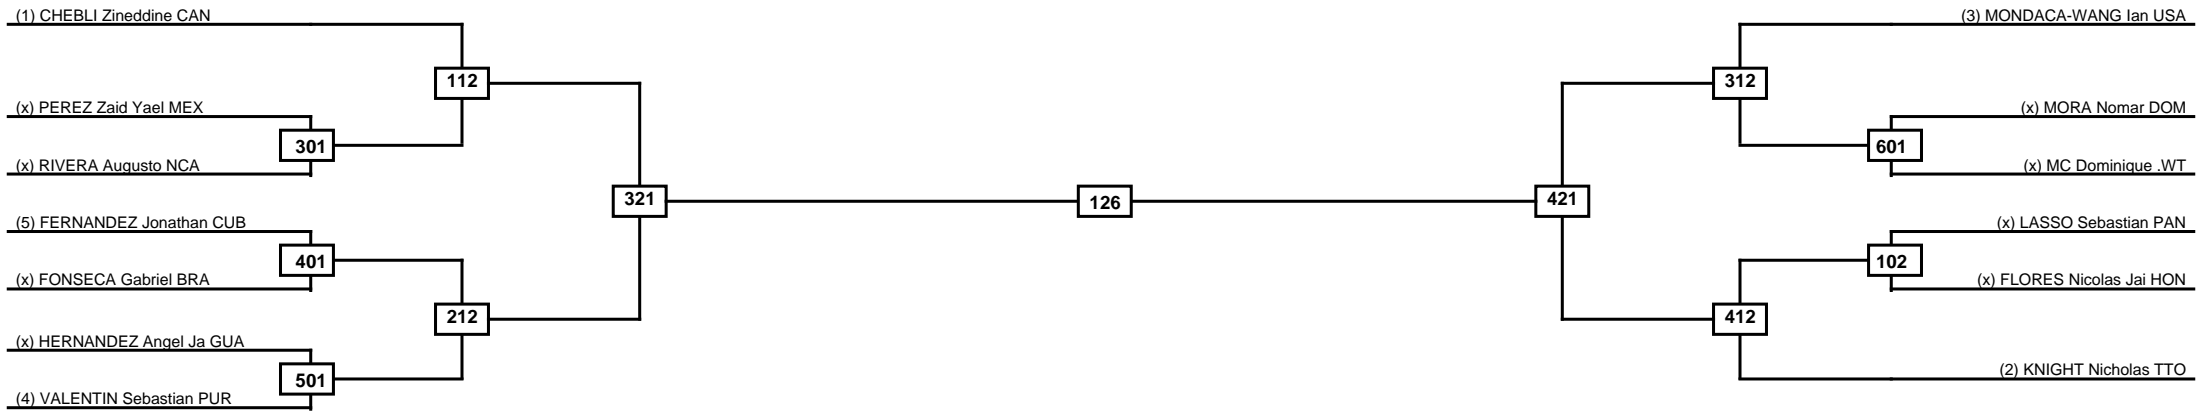

Round of 16 Quarterfinals Semifinals

Final

Semifinals

Quarterfinals

Round of 16

Classification
1
2
3
3

LEGEND RSC: Win by Referee stops contest WDR: Win by Withdrawal DQB: Win by Disqualification for Unsportsmanlike behavior
 (x)Seed PFT: Win by Final score DSQ: Win by Disqualification R: Round

Round of 16	Quarterfinals	Semifinals	Final
-------------	---------------	------------	-------

Classification
1
2
3
3

LEGEND	RSC: Win by Referee stops contest	WDR: Win by Withdrawal	DQB: Win by Disqualification for Unsportsmanlike behavior
(x)Seed	PFT: Win by Final score	DSQ: Win by Disqualification	R: Round