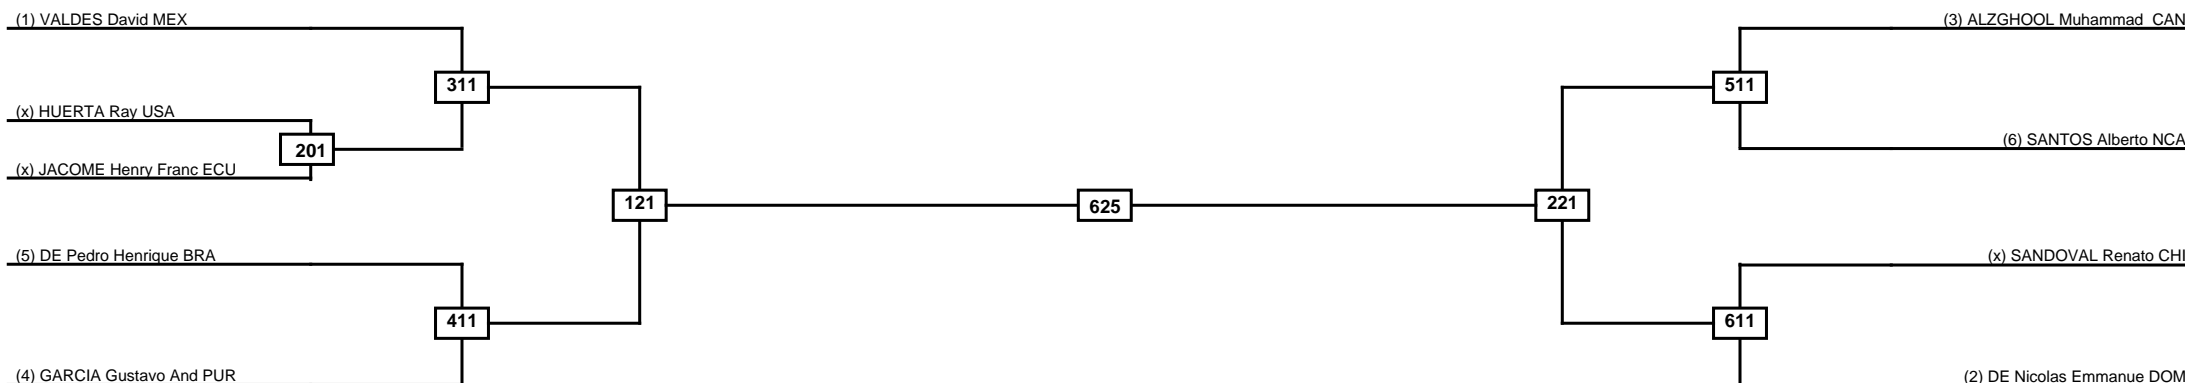

Quarterfinals Semifinals

Final

Semifinals Quarterfinals

Classification
1
2
3
3

LEGEND RSC: Win by Referee stops contest WDR: Win by Withdrawal DQB: Win by Disqualification for Unsportsmanlike behavior
 (x)Seed PFT: Win by Final score DSQ: Win by Disqualification R: Round

Classification
1
2
3
3

LEGEND	RSC: Win by Referee stops contest	WDR: Win by Withdrawal	DQB: Win by Disqualification for Unsportsmanlike behavior
	PFT: Win by Final score	DSQ: Win by Disqualification	R: Round

Round of 16 Quarterfinals Semifinals

Final

Semifinals

Quarterfinals

Round of 16

Classification
1
2
3
3

LEGEND RSC: Win by Referee stops contest WDR: Win by Withdrawal DQB: Win by Disqualification for Unsportsmanlike behavior
 (x)Seed PFT: Win by Final score DSQ: Win by Disqualification R: Round