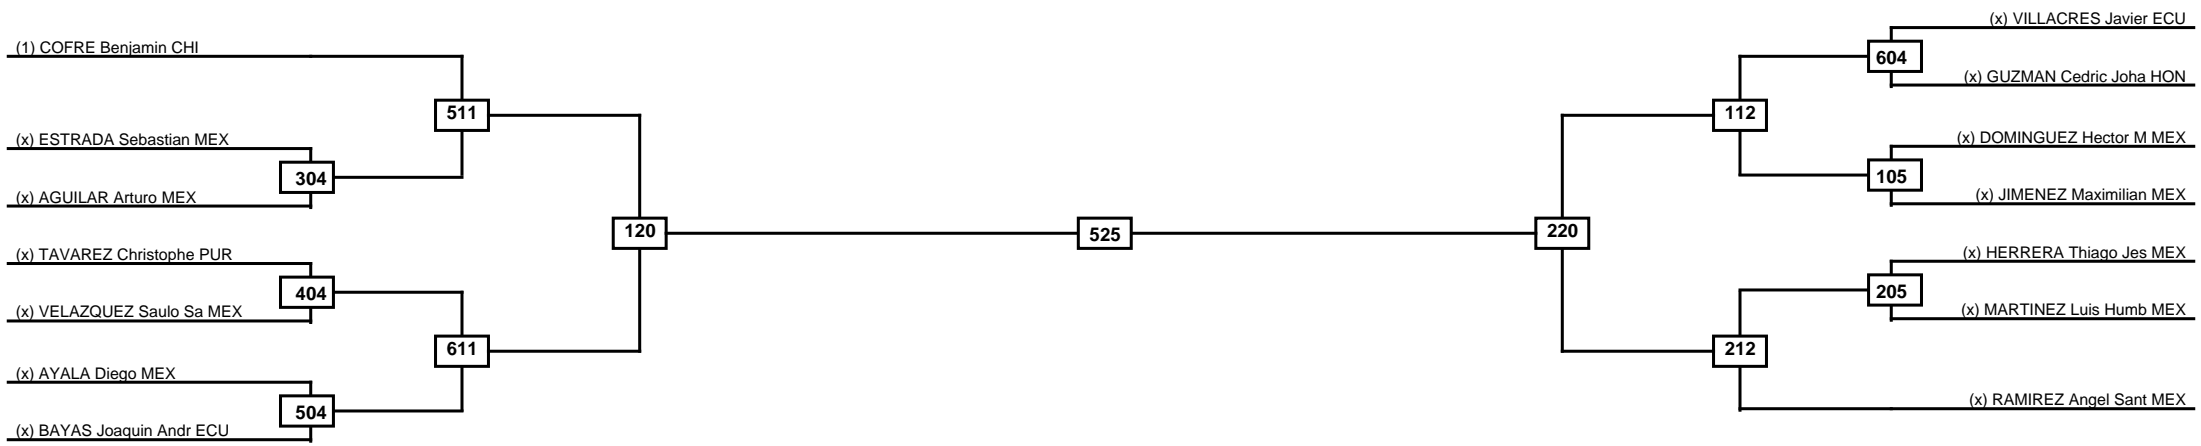

Round of 16	Quarterfinals	Semifinals	Final	Semifinals	Quarterfinals	Round of 16

Classification
1
2
3
3

LEGEND	RSC: Win by Referee stops contest	WDR: Win by Withdrawal	DQB: Win by Disqualification for Unsportsmanlike behavior
(x)Seed	PFT: Win by Final score	DSQ: Win by Disqualification	R: Round