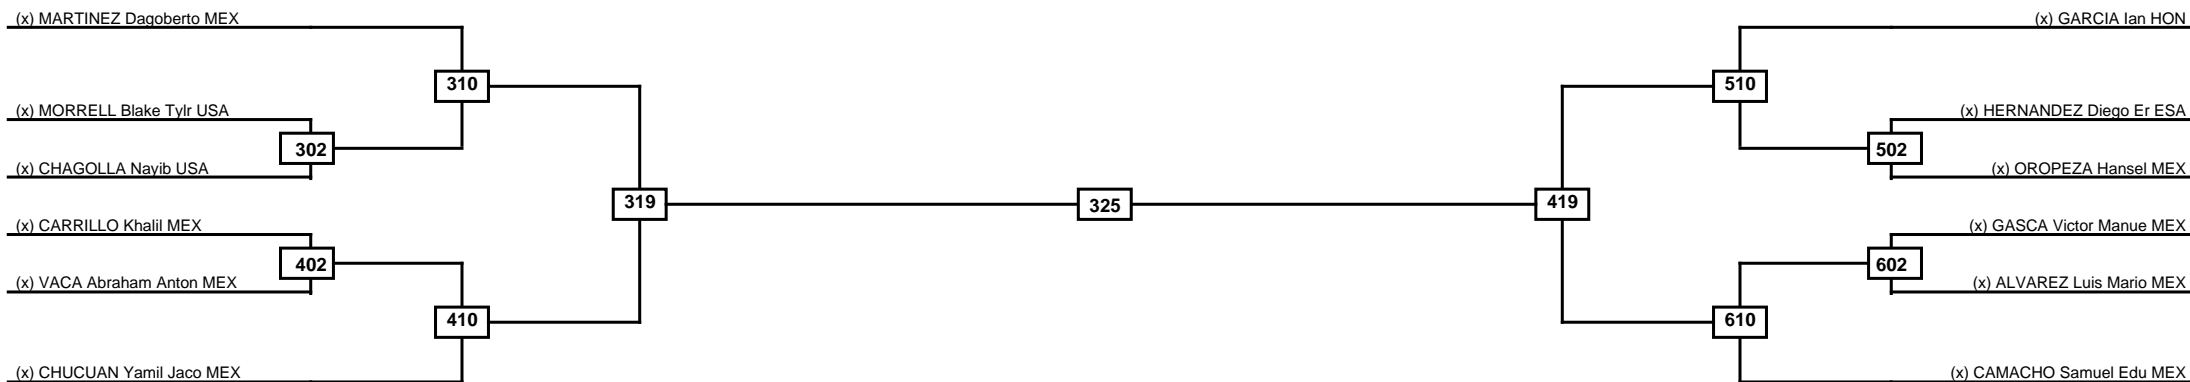

Round of 16	Quarterfinals	Semifinals	Final	Semifinals	Quarterfinals	Round of 16

Classification
1
2
3
3

LEGEND	RSC: Win by Referee stops contest	WDR: Win by Withdrawal	DQB: Win by Disqualification for Unsportsmanlike behavior
	(x)Seed	PFT: Win by Final score	DSQ: Win by Disqualification
			R: Round