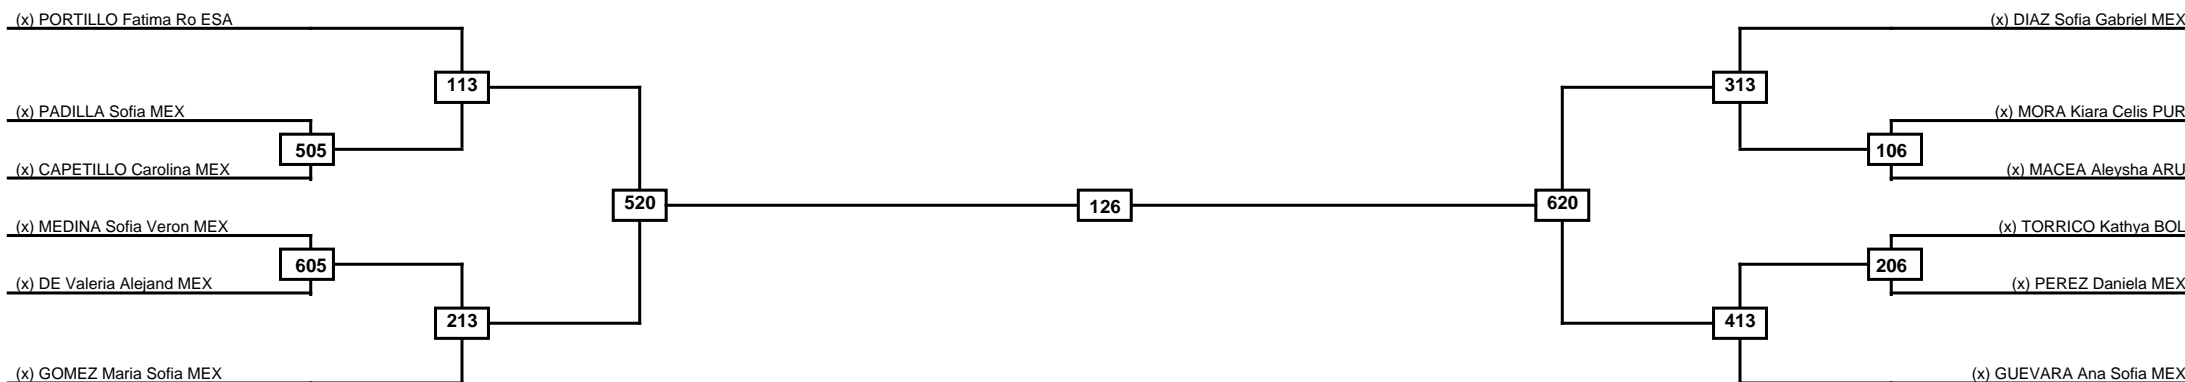

Round of 16	Quarterfinals	Semifinals	Final	Semifinals	Quarterfinals	Round of 16
-------------	---------------	------------	-------	------------	---------------	-------------

Classification
1
2
3
3

LEGEND	RSC: Win by Referee stops contest	WDR: Win by Withdrawal	DQB: Win by Disqualification for Unsportsmanlike behavior
	PFT: Win by Final score	DSQ: Win by Disqualification	R: Round

Round of 16 Quarterfinals Semifinals

Final

Semifinals

Quarterfinals

Round of 16

Classification
1
2
3
3

LEGEND RSC: Win by Referee stops contest WDR: Win by Withdrawal DQB: Win by Disqualification for Unsportsmanlike behavior
 (x)Seed PFT: Win by Final score DSQ: Win by Disqualification R: Round