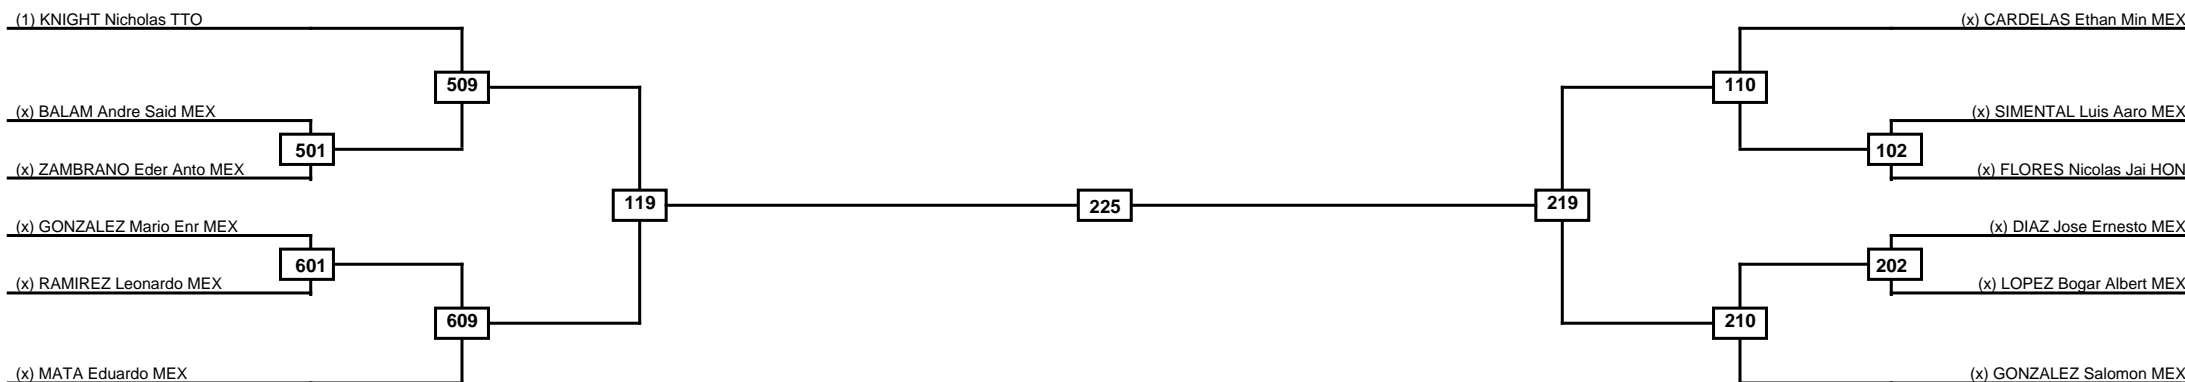

Round of 16	Quarterfinals	Semifinals	Final	Semifinals	Quarterfinals	Round of 16
-------------	---------------	------------	-------	------------	---------------	-------------

Classification
1
2
3
3

LEGEND	RSC: Win by Referee stops contest	WDR: Win by Withdrawal	DQB: Win by Disqualification for Unsportsmanlike behavior
	PFT: Win by Final score	DSQ: Win by Disqualification	R: Round

Quarterfinals	Semifinals	Final	Semifinals	Quarterfinals
---------------	------------	-------	------------	---------------

Classification
1
2
3
3

LEGEND	RSC: Win by Referee stops contest	WDR: Win by Withdrawal	DQB: Win by Disqualification for Unsportsmanlike behavior
	PFT: Win by Final score	DSQ: Win by Disqualification	R: Round

Round of 16 Quarterfinals Semifinals

Final

Semifinals

Quarterfinals

Round of 16

Classification
1
2
3
3

LEGEND RSC: Win by Referee stops contest WDR: Win by Withdrawal DQB: Win by Disqualification for Unsportsmanlike behavior
 (x)Seed PFT: Win by Final score DSQ: Win by Disqualification R: Round