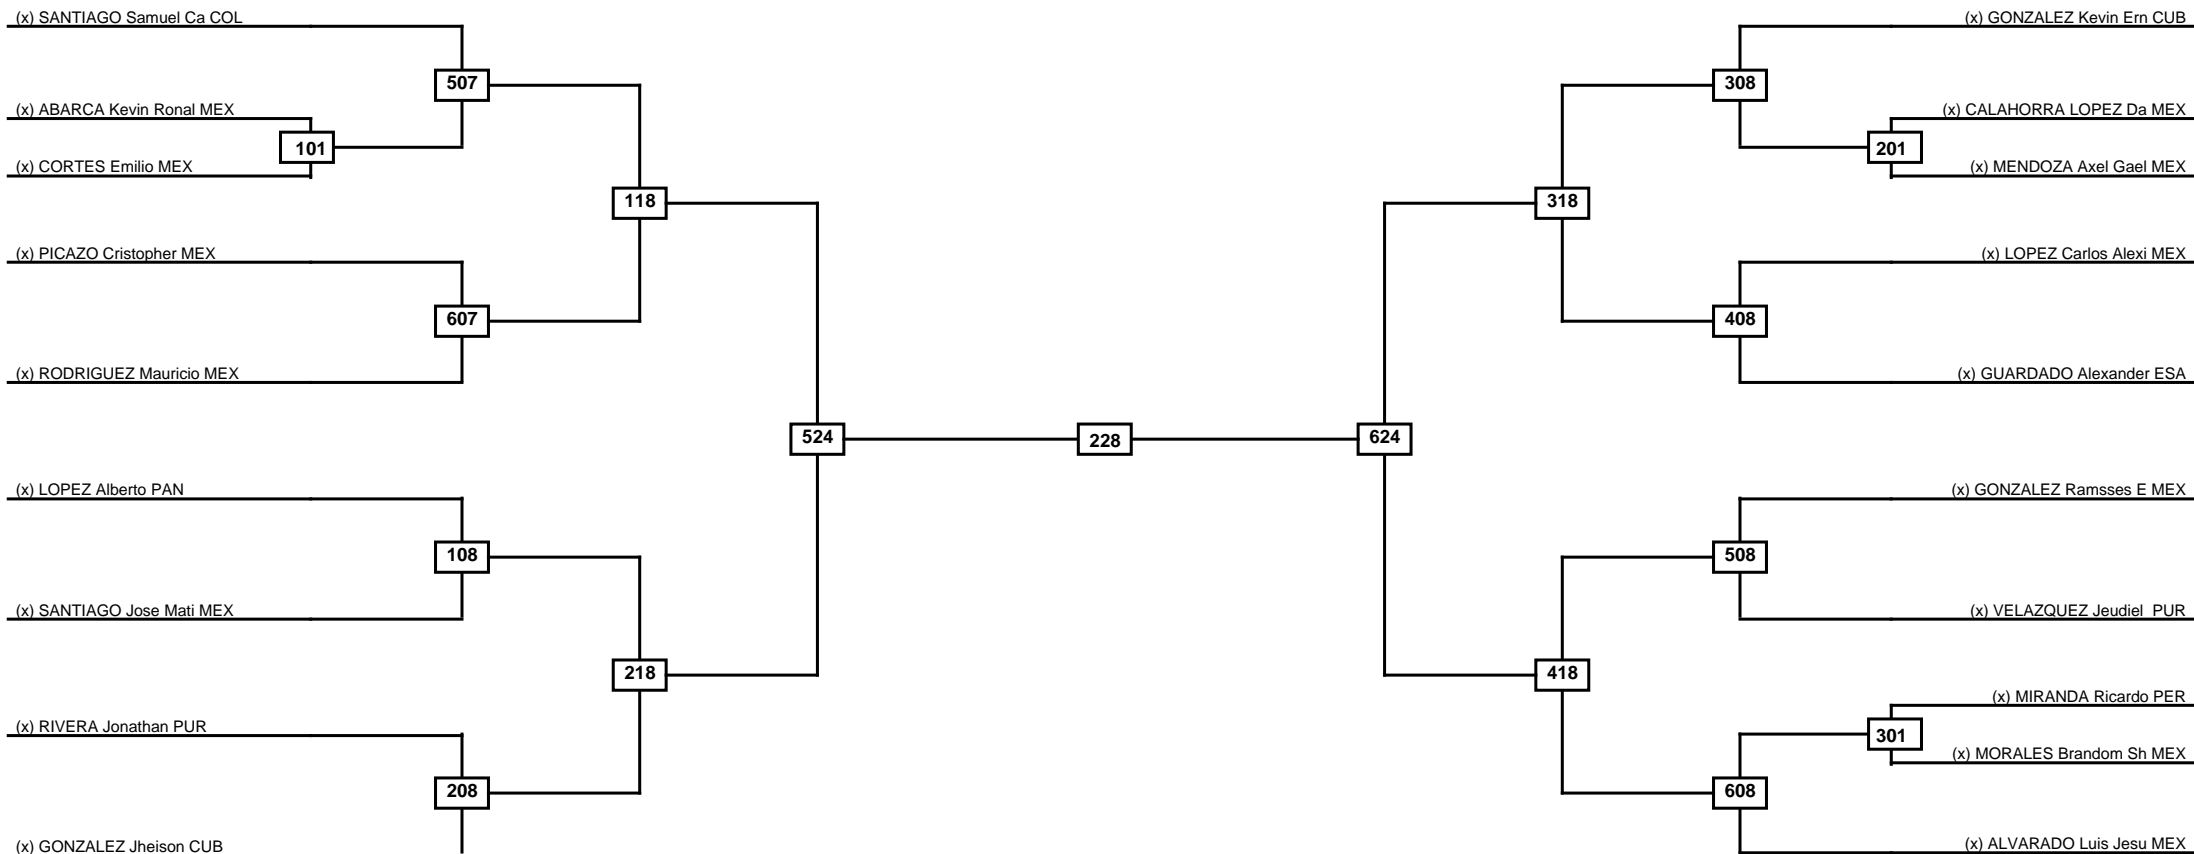

Round of 16 Quarterfinals Semifinals

Final

Semifinals

Quarterfinals

Round of 16

Classification
1
2
3
3

LEGEND RSC: Win by Referee stops contest WDR: Win by Withdrawal DQB: Win by Disqualification for Unsportsmanlike behavior
 (x)Seed PFT: Win by Final score DSQ: Win by Disqualification R: Round

Round of 32 Round of 16 Quarterfinals Semifinals Final Semifinals Quarterfinals Round of 16 Round of 32

Classification
1
2
3
3

LEGEND RSC: Win by Referee stops contest WDR: Win by Withdrawal DQB: Win by Disqualification for Unsportsmanlike behavior
(x)Seed PFT: Win by Final score DSQ: Win by Disqualification R: Round