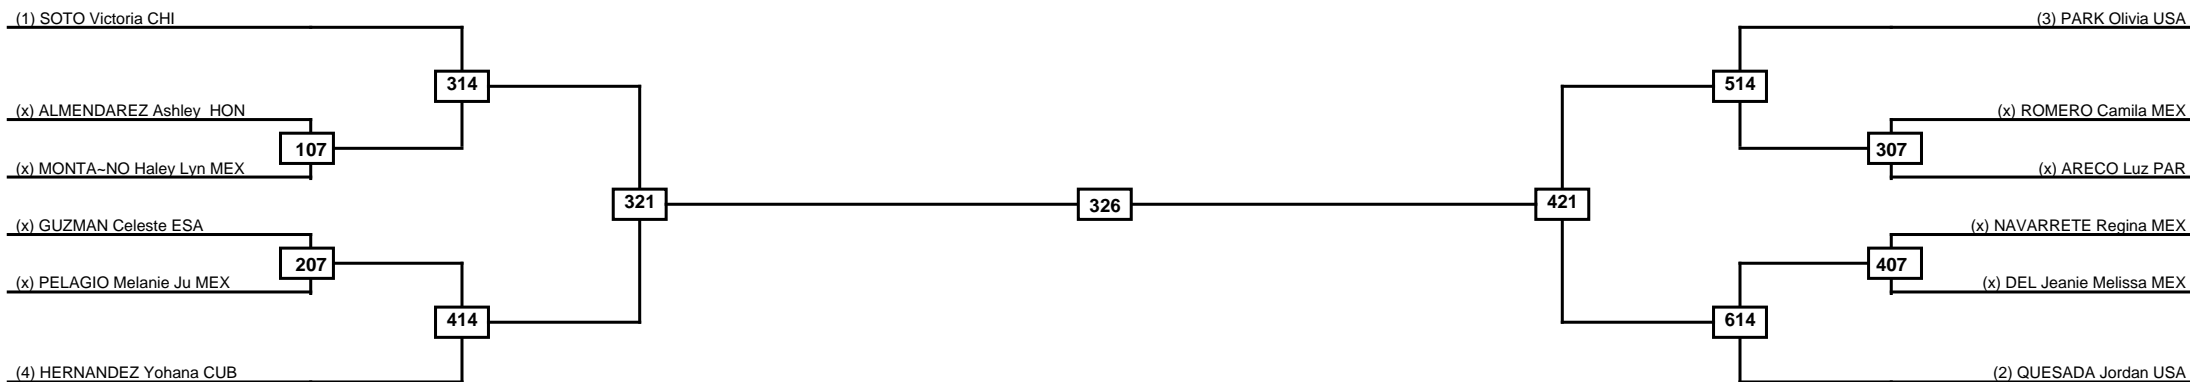

Round of 16	Quarterfinals	Semifinals	Final	Semifinals	Quarterfinals	Round of 16

Classification
1
2
3
3

LEGEND	RSC: Win by Referee stops contest	WDR: Win by Withdrawal	DQB: Win by Disqualification for Unsportsmanlike behavior
(x)Seed	PFT: Win by Final score	DSQ: Win by Disqualification	R: Round