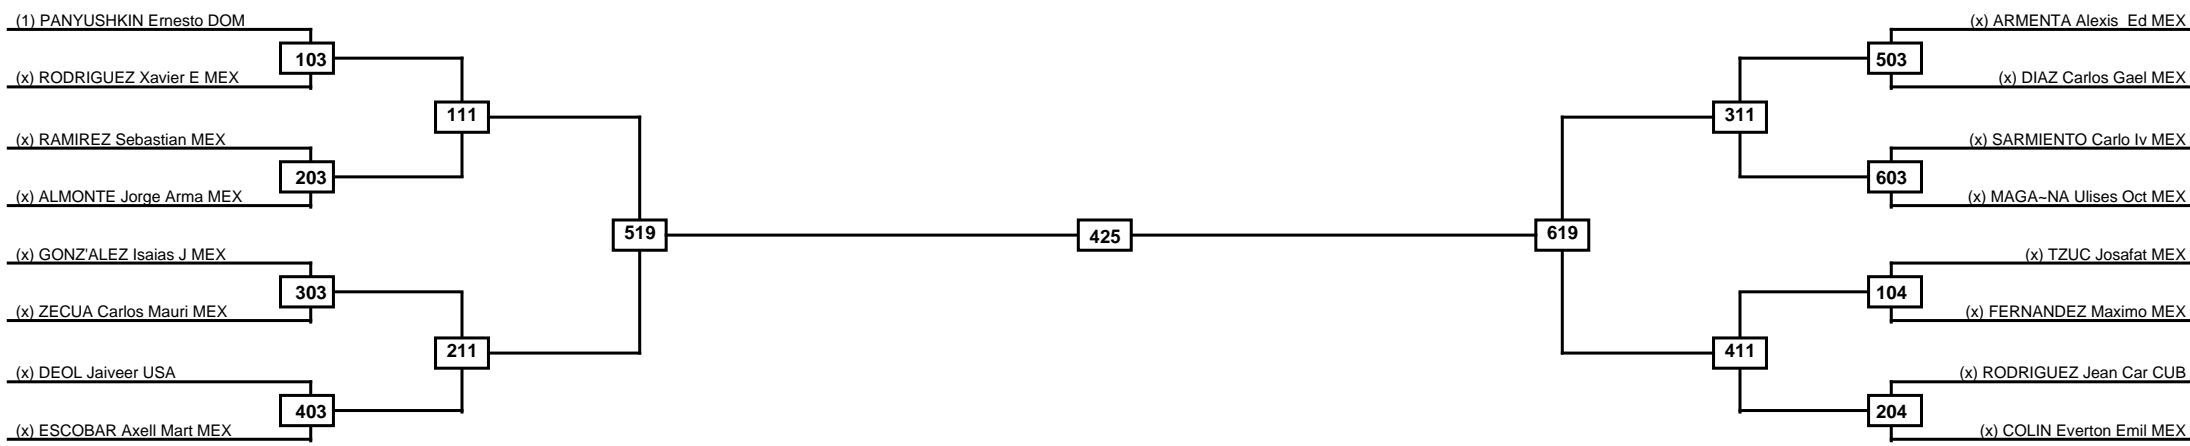

Round of 16 Quarterfinals Semifinals

Final

Semifinals

Quarterfinals

Round of 16

Classification
1
2
3
3

LEGEND RSC: Win by Referee stops contest WDR: Win by Withdrawal DQB: Win by Disqualification for Unsportsmanlike behavior
 (x)Seed PFT: Win by Final score DSQ: Win by Disqualification R: Round

Round of 32 Round of 16 Quarterfinals Semifinals Final Semifinals Quarterfinals Round of 16 Round of 32

Classification
1
2
3
3

LEGEND RSC: Win by Referee stops contest WDR: Win by Withdrawal DQB: Win by Disqualification for Unsportsmanlike behavior
(x)Seed PFT: Win by Final score DSQ: Win by Disqualification R: Round

Round of 16	Quarterfinals	Semifinals	Final	Semifinals	Quarterfinals	Round of 16
-------------	---------------	------------	-------	------------	---------------	-------------

Classification
1
2
3
3

LEGEND	RSC: Win by Referee stops contest	WDR: Win by Withdrawal	DQB: Win by Disqualification for Unsportsmanlike behavior
	(x)Seed	PFT: Win by Final score	DSQ: Win by Disqualification
			R: Round