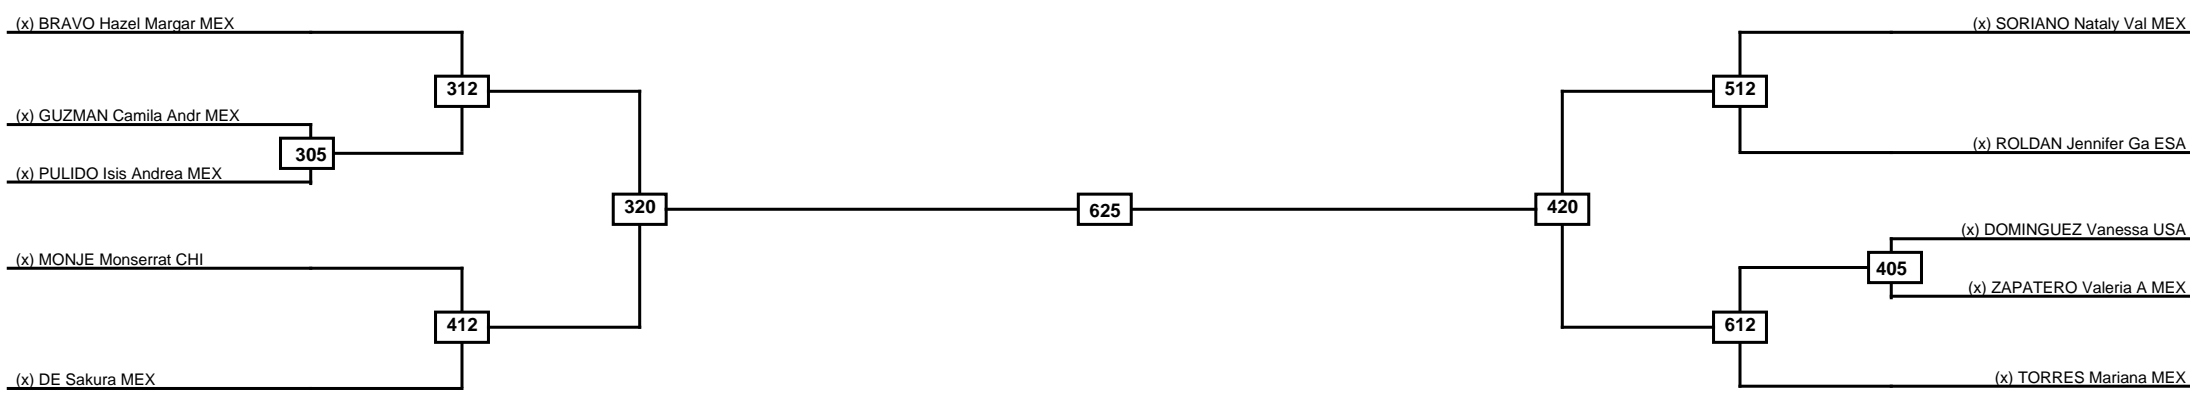

Round of 16	Quarterfinals	Semifinals	Final	Semifinals	Quarterfinals	Round of 16

Classification
1
2
3
3

LEGEND	RSC: Win by Referee stops contest	WDR: Win by Withdrawal	DQB: Win by Disqualification for Unsportsmanlike behavior
	PFT: Win by Final score	DSQ: Win by Disqualification	R: Round