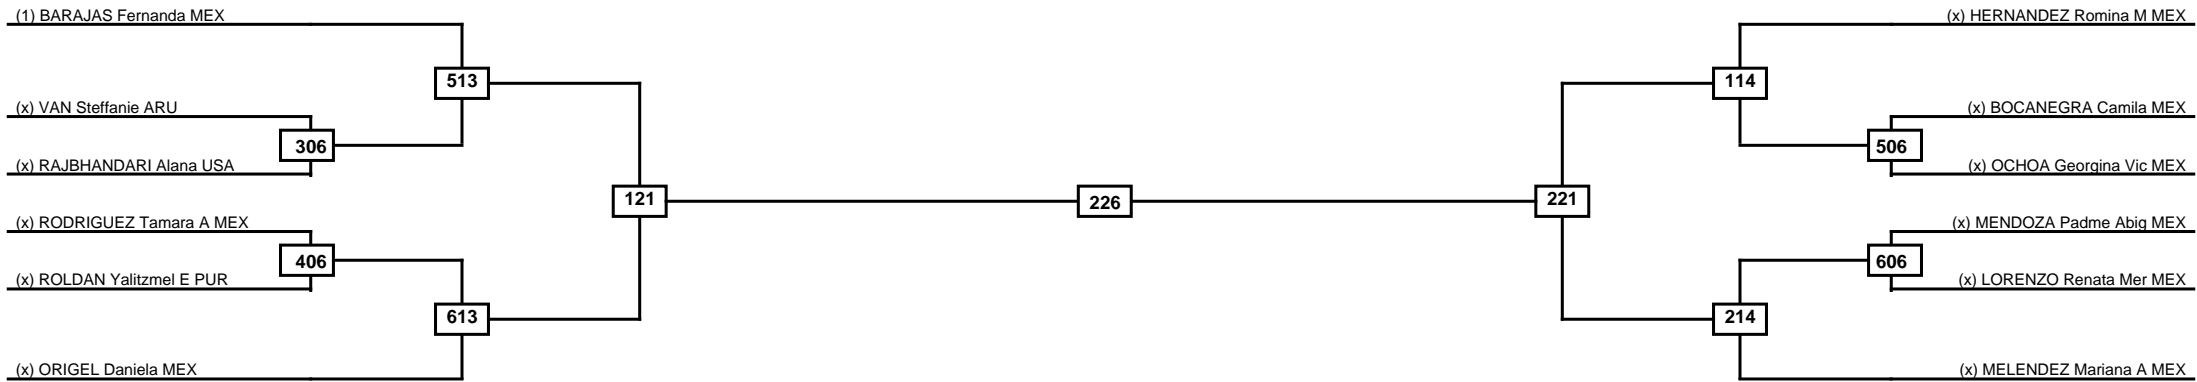

Classification
1
2
3
3

LEGEND RSC: Win by Referee stops contest WDR: Win by Withdrawal DQB: Win by Disqualification for Unsportsmanlike behavior
(x)Seed PFT: Win by Final score DSQ: Win by Disqualification R: Round