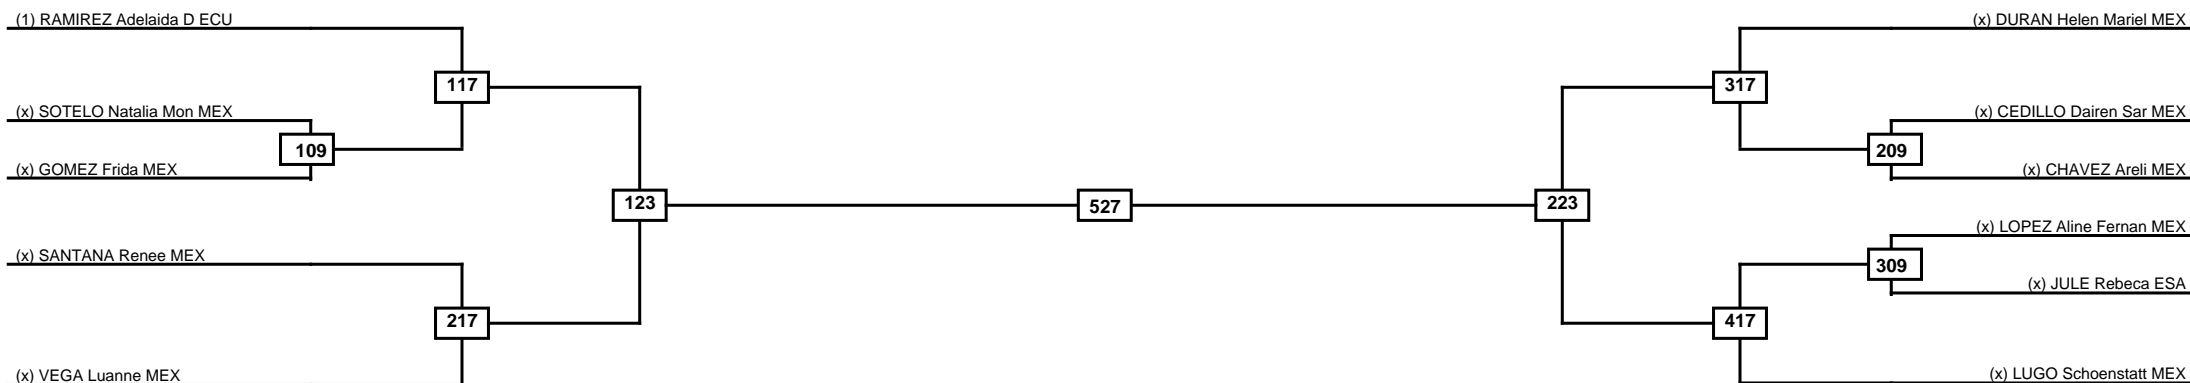

Round of 16	Quarterfinals	Semifinals	Final	Semifinals	Quarterfinals	Round of 16

Classification
1
2
3
3

LEGEND	RSC: Win by Referee stops contest	WDR: Win by Withdrawal	DQB: Win by Disqualification for Unsportsmanlike behavior
(x)Seed	PFT: Win by Final score	DSQ: Win by Disqualification	R: Round