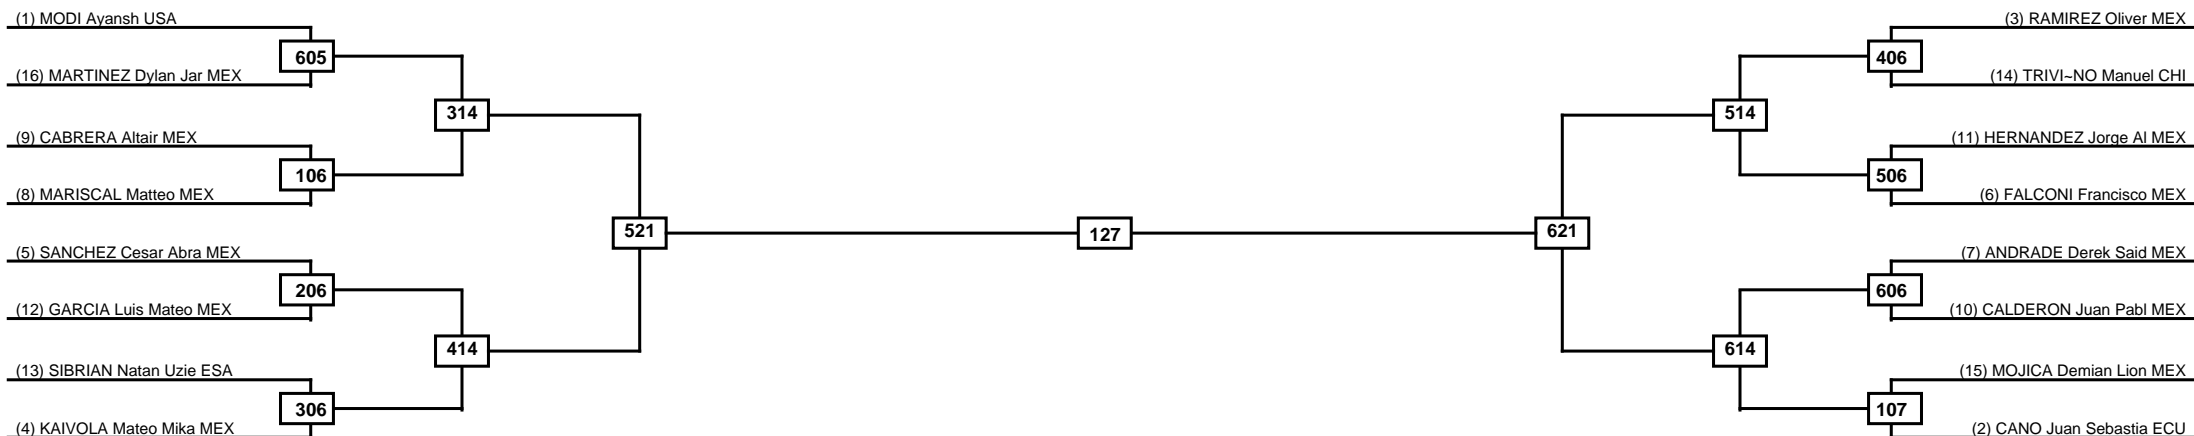

Round of 16	Quarterfinals	Semifinals	Final	Semifinals	Quarterfinals	Round of 16

Classification
1
2
3
3

LEGEND	RSC: Win by Referee stops contest	WDR: Win by Withdrawal	DQB: Win by Disqualification for Unsportsmanlike behavior
(x)Seed	PFT: Win by Final score	DSQ: Win by Disqualification	R: Round