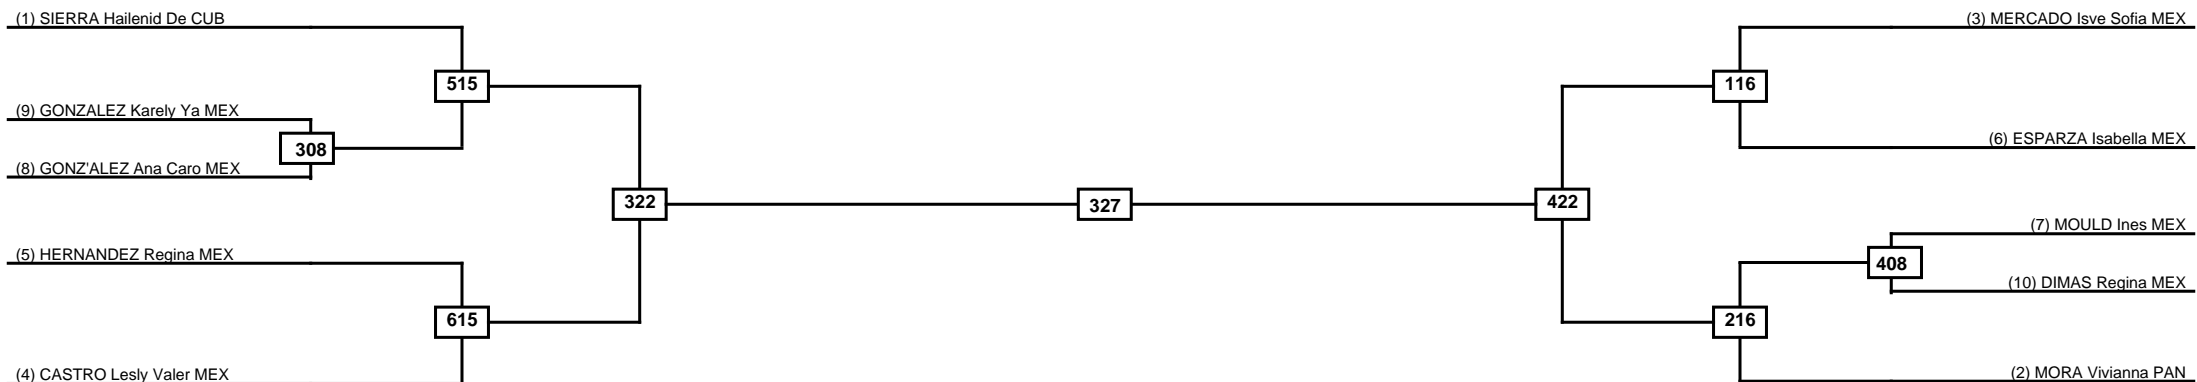

Round of 16	Quarterfinals	Semifinals	Final	Semifinals	Quarterfinals	Round of 16

Classification
1
2
3
3

LEGEND RSC: Win by Referee stops contest WDR: Win by Withdrawal DQB: Win by Disqualification for Unsportsmanlike behavior
(x)Seed PFT: Win by Final score DSQ: Win by Disqualification R: Round