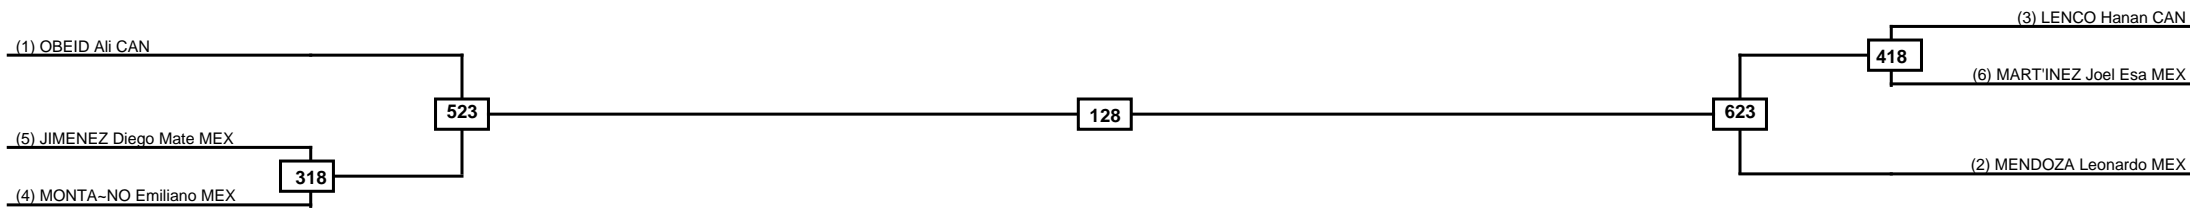

Quarterfinals	Semifinals	Final	Semifinals	Quarterfinals

Classification
1
2
3
3

LEGEND	RSC: Win by Referee stops contest	WDR: Win by Withdrawal	DQB: Win by Disqualification for Unsportsmanlike behavior
(x)Seed	PFT: Win by Final score	DSQ: Win by Disqualification	R: Round