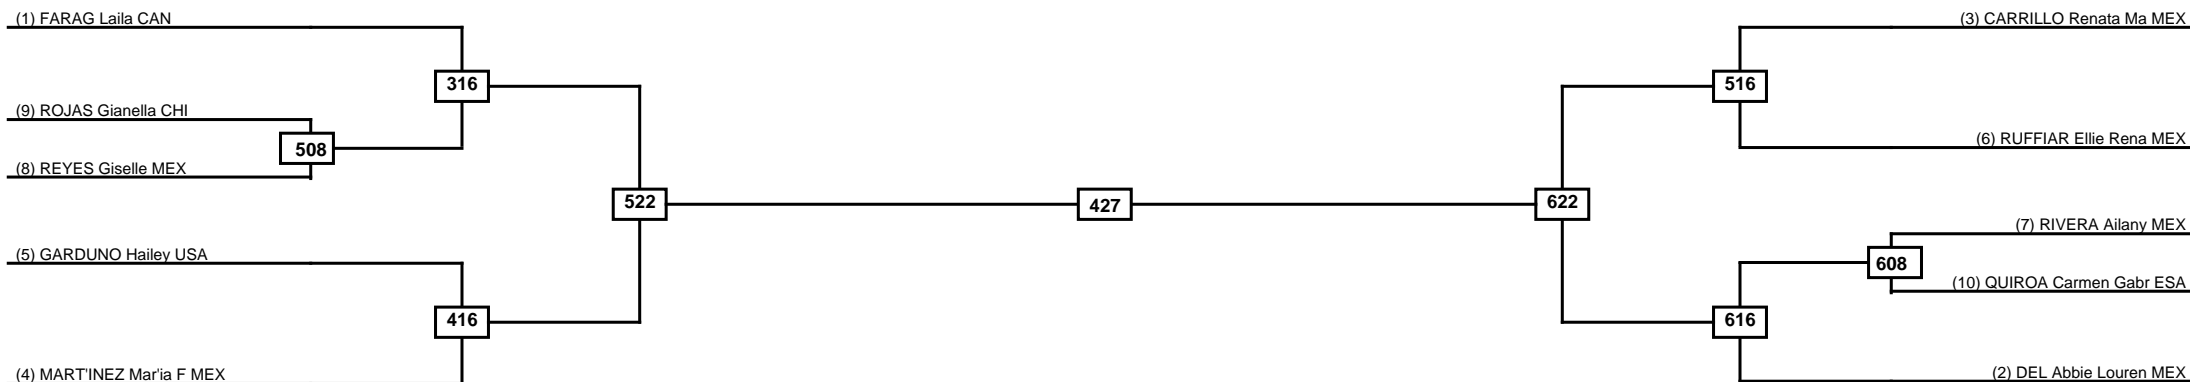

Round of 16	Quarterfinals	Semifinals	Final	Semifinals	Quarterfinals	Round of 16

Classification
1
2
3
3

LEGEND	RSC: Win by Referee stops contest	WDR: Win by Withdrawal	DQB: Win by Disqualification for Unsportsmanlike behavior
(x)Seed	PFT: Win by Final score	DSQ: Win by Disqualification	R: Round