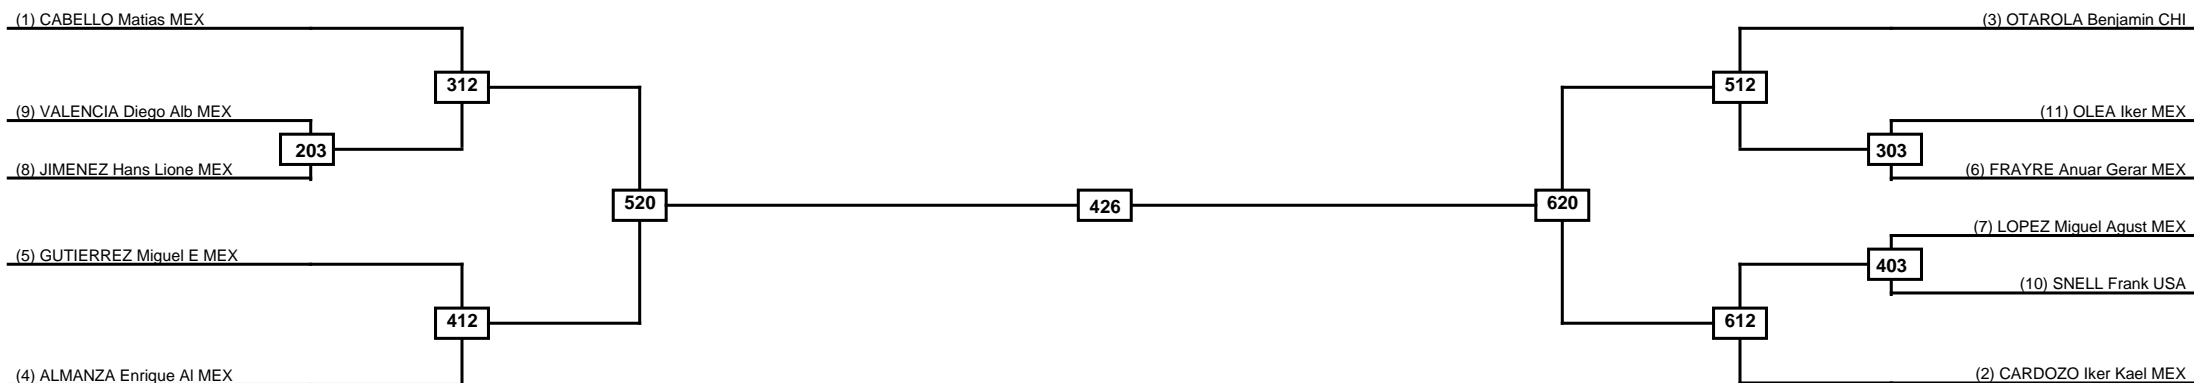

Semifinals	Final	Semifinals
------------	-------	------------

Classification
1
2
3
3

LEGEND	RSC: Win by Referee stops contest	WDR: Win by Withdrawal	DQB: Win by Disqualification for Unsportsmanlike behavior
(x)Seed	PFT: Win by Final score	DSQ: Win by Disqualification	R: Round

Round of 16 Quarterfinals Semifinals

Final

Semifinals

Quarterfinals

Round of 16

Classification
1
2
3
3

LEGEND RSC: Win by Referee stops contest WDR: Win by Withdrawal DQB: Win by Disqualification for Unsportsmanlike behavior
 (x)Seed PFT: Win by Final score DSQ: Win by Disqualification R: Round