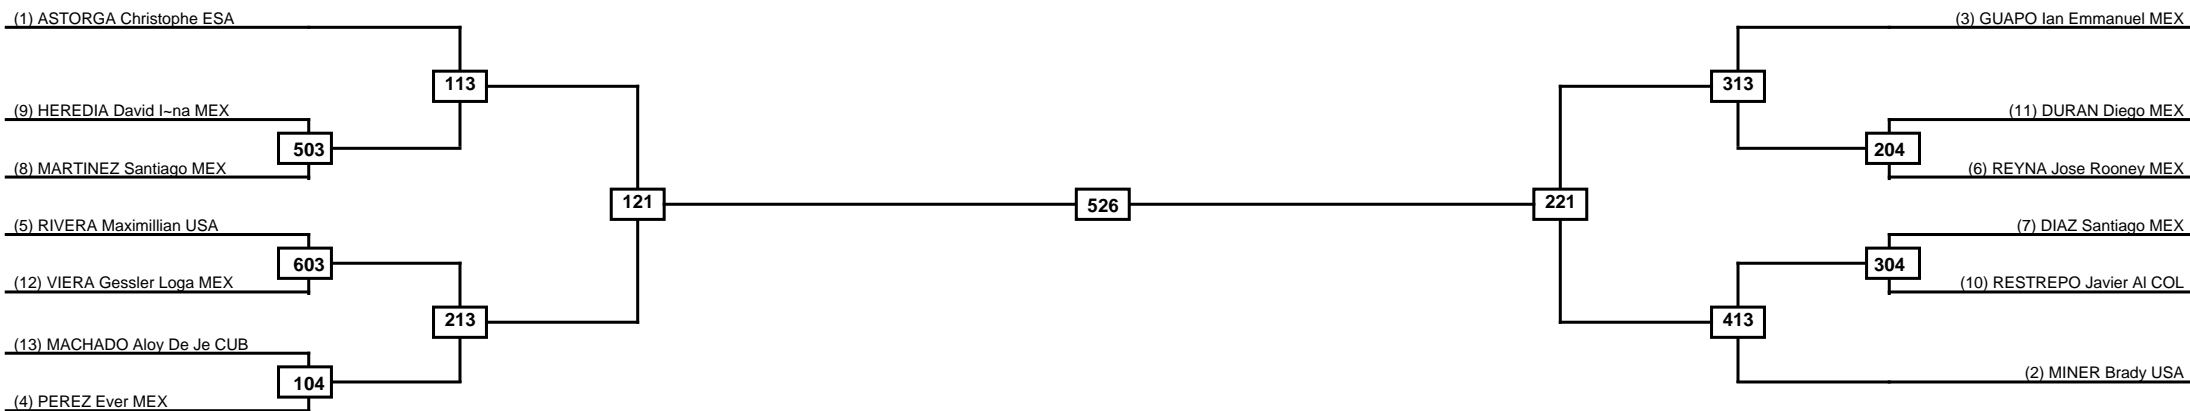

Round of 16 Quarterfinals Semifinals

Final

Semifinals

Quarterfinals

Round of 16

Classification
1
2
3
3

LEGEND RSC: Win by Referee stops contest WDR: Win by Withdrawal DQB: Win by Disqualification for Unsportsmanlike behavior
 (x)Seed PFT: Win by Final score DSQ: Win by Disqualification R: Round

Round of 16	Quarterfinals	Semifinals	Final	Semifinals	Quarterfinals	Round of 16
-------------	---------------	------------	-------	------------	---------------	-------------

Classification
1
2
3
3

LEGEND	RSC: Win by Referee stops contest	WDR: Win by Withdrawal	DQB: Win by Disqualification for Unsportsmanlike behavior
(x)Seed	PFT: Win by Final score	DSQ: Win by Disqualification	R: Round

Round of 16

Quarterfinals

Semifinals

Final

Semifinals

Quarterfinals

Round of 16

Classification
1
2
3
3