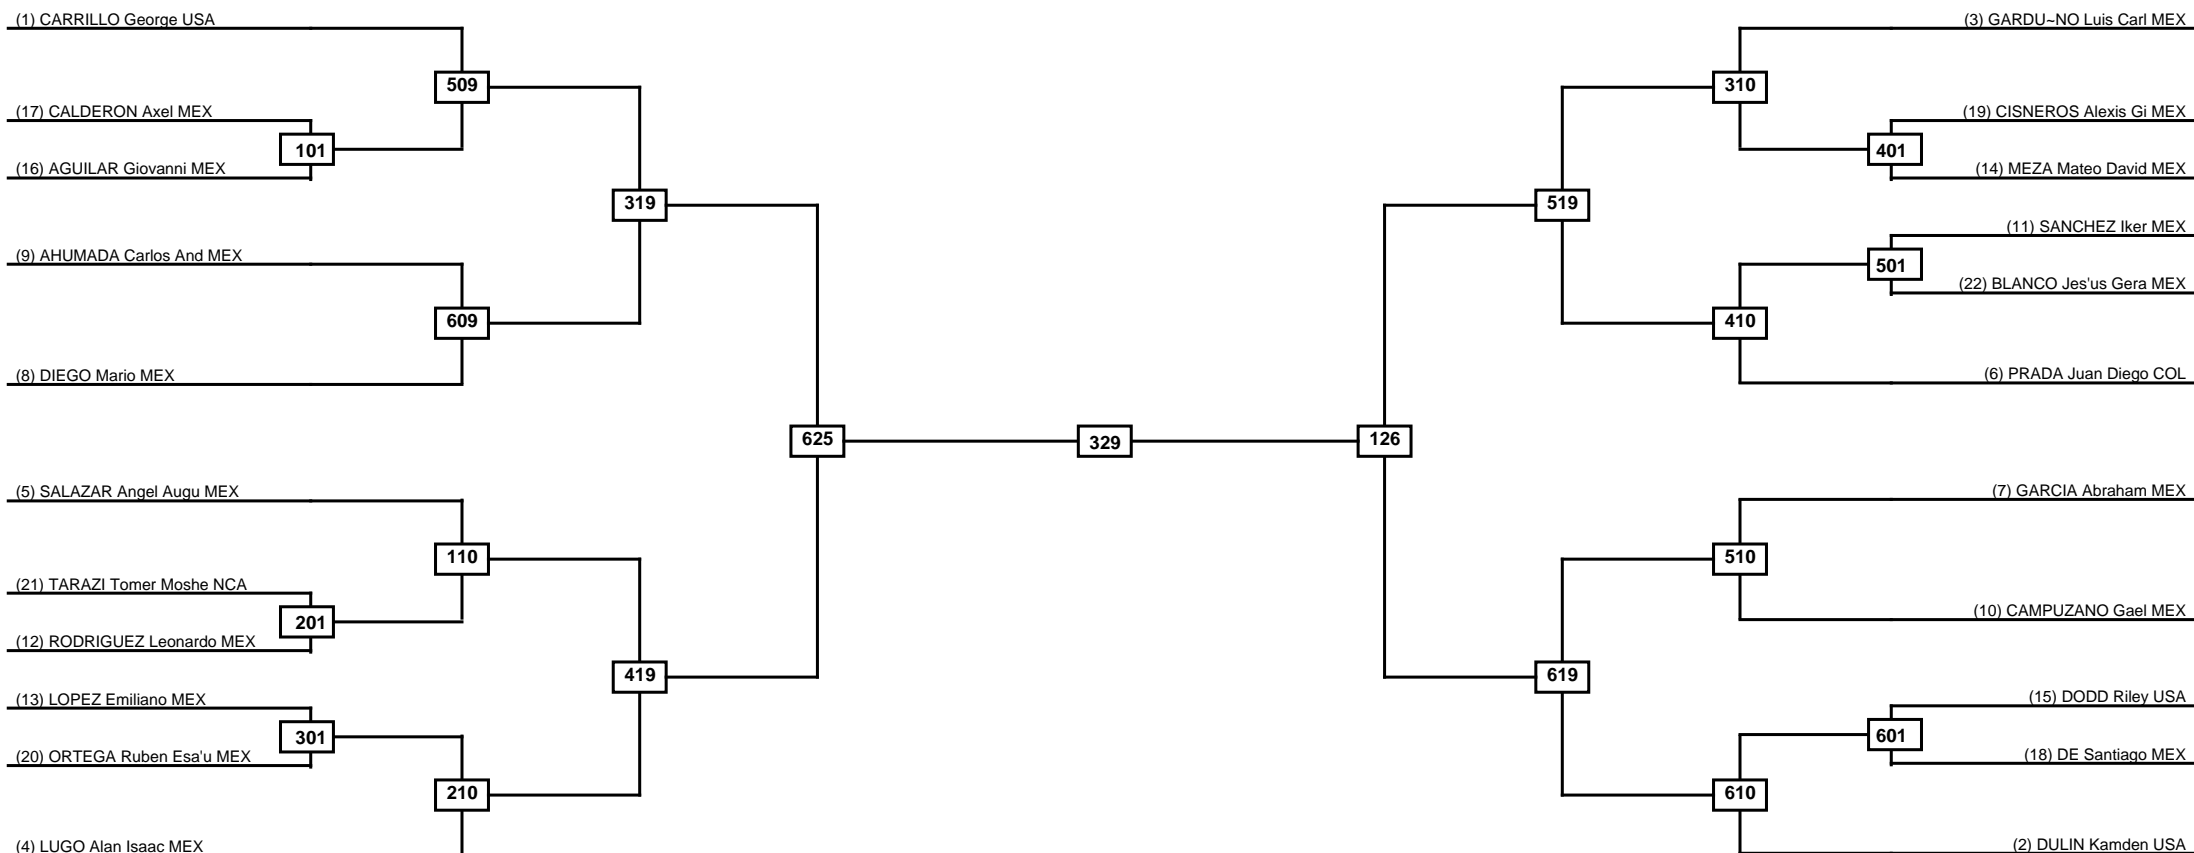

Round of 16	Quarterfinals	Semifinals	Final	Semifinals	Quarterfinals	Round of 16
-------------	---------------	------------	-------	------------	---------------	-------------

Classification
1
2
3
3

LEGEND	RSC: Win by Referee stops contest	WDR: Win by Withdrawal	DQB: Win by Disqualification for Unsportsmanlike behavior
(x)Seed	PFT: Win by Final score	DSQ: Win by Disqualification	R: Round

Round of 16

Quarterfinals

Semifinals

Final

Semifinals

Quarterfinals

Round of 16

Classification
1
2
3
3

LEGEND RSC: Win by Referee stops contest WDR: Win by Withdrawal DQB: Win by Disqualification for Unsportsmanlike behavior
(x)Seed PFT: Win by Final score DSQ: Win by Disqualification R: Round

Round of 32 Round of 16 Quarterfinals Semifinals Final Semifinals Quarterfinals Round of 16 Round of 32