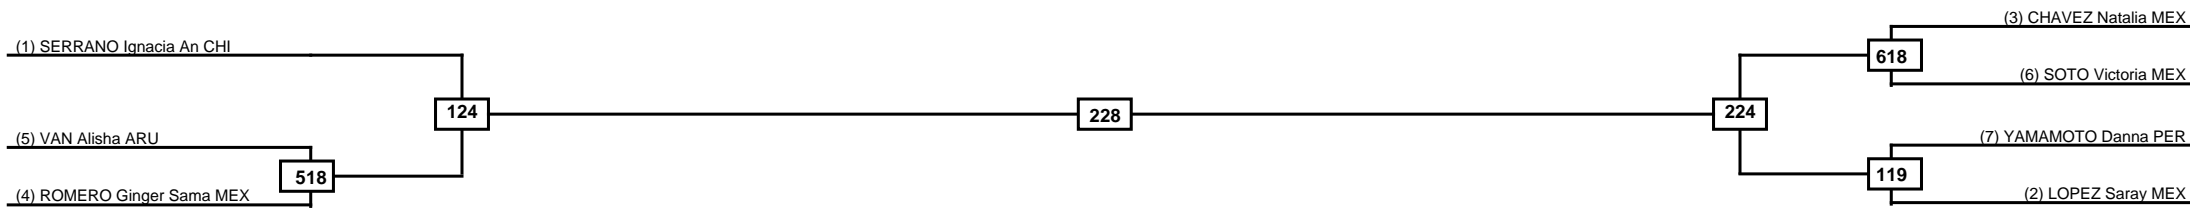

Quarterfinals	Semifinals	Final	Semifinals	Quarterfinals

Classification
1
2
3
3

LEGEND	RSC: Win by Referee stops contest	WDR: Win by Withdrawal	DQB: Win by Disqualification for Unsportsmanlike behavior
(x)Seed	PFT: Win by Final score	DSQ: Win by Disqualification	R: Round