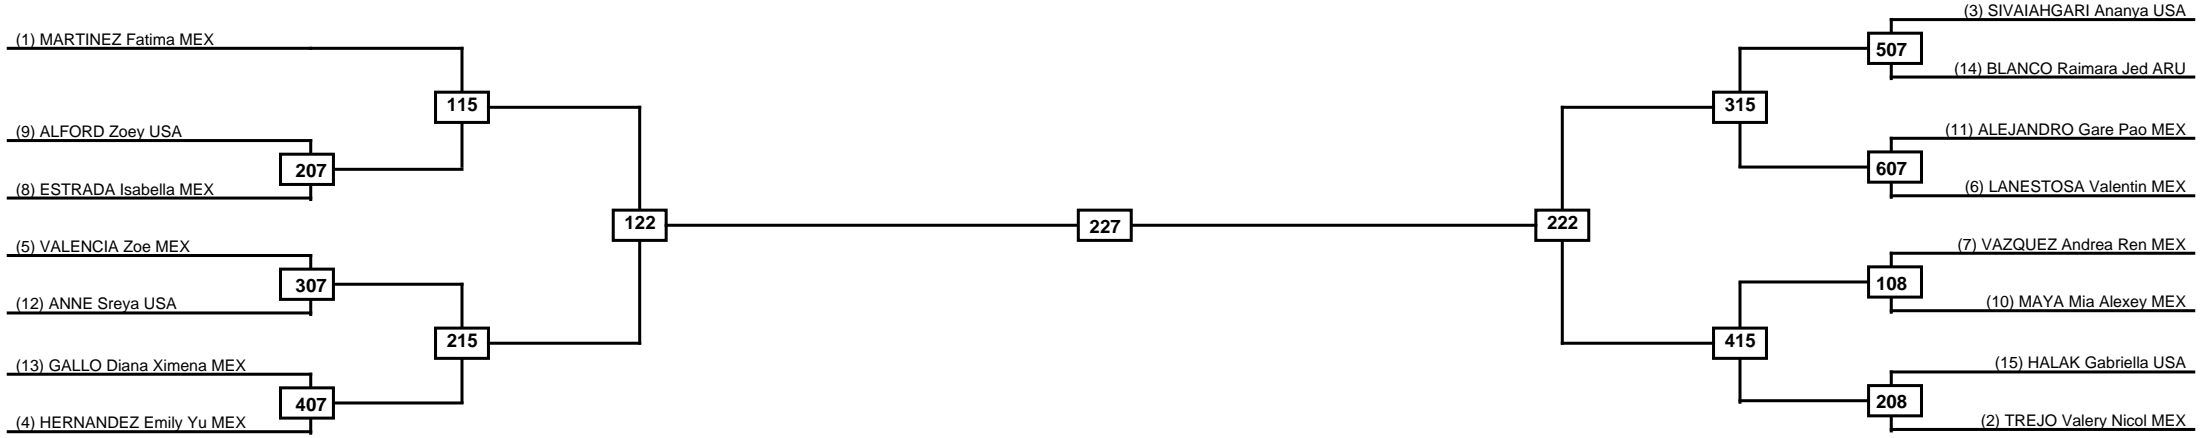

Semifinals	Final	Semifinals
-------------------	--------------	-------------------

(1) TAPIA Sofia CHI

129

525

(3) RICO Regina Guadal MEX

(2) ALVARADO Dulce Mar MEX

Classification
1
2
3
3

LEGEND	RSC: Win by Referee stops contest	WDR: Win by Withdrawal	DQB: Win by Disqualification for Unsportsmanlike behavior
(x)Seed	PFT: Win by Final score	DSQ: Win by Disqualification	R: Round

Quarterfinals Semifinals

Final

Semifinals

Quarterfinals

Classification
1
2
3
3

LEGEND RSC: Win by Referee stops contest WDR: Win by Withdrawal DQB: Win by Disqualification for Unsportsmanlike behavior
 (x)Seed PFT: Win by Final score DSQ: Win by Disqualification R: Round

Round of 16	Quarterfinals	Semifinals	Final	Semifinals	Quarterfinals	Round of 16
-------------	---------------	------------	-------	------------	---------------	-------------

Classification
1
2
3
3

LEGEND	RSC: Win by Referee stops contest	WDR: Win by Withdrawal	DQB: Win by Disqualification for Unsportsmanlike behavior
(x)Seed	PFT: Win by Final score	DSQ: Win by Disqualification	R: Round