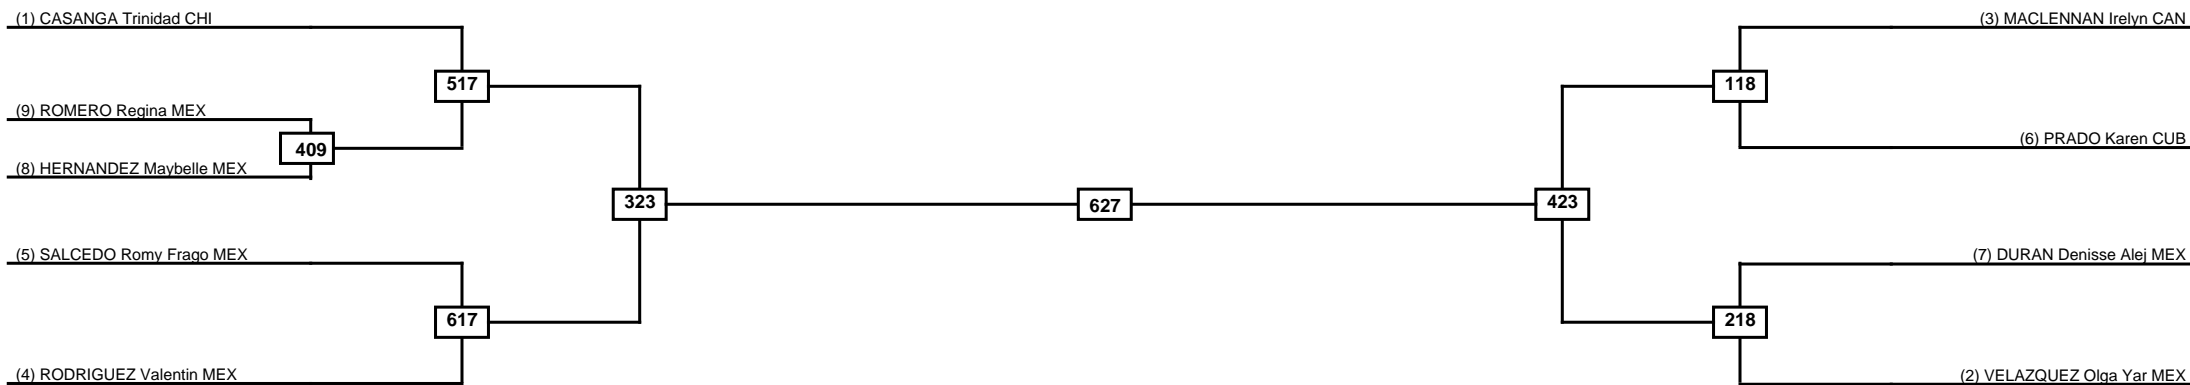

Round of 16	Quarterfinals	Semifinals	Final	Semifinals	Quarterfinals	Round of 16

Classification
1
2
3
3

LEGEND	RSC: Win by Referee stops contest	WDR: Win by Withdrawal	DQB: Win by Disqualification for Unsportsmanlike behavior
(x)Seed	PFT: Win by Final score	DSQ: Win by Disqualification	R: Round