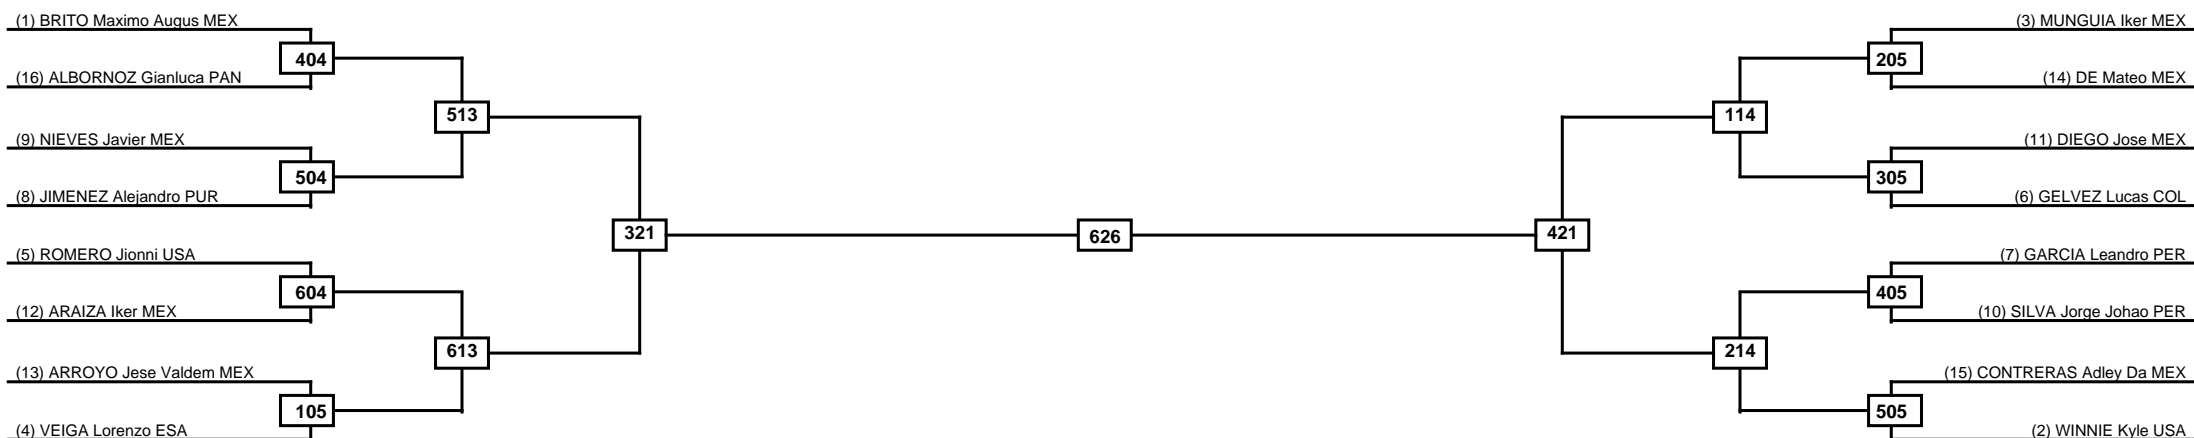

Round of 16	Quarterfinals	Semifinals	Final	Semifinals	Quarterfinals	Round of 16
-------------	---------------	------------	-------	------------	---------------	-------------

Classification
1
2
3
3

LEGEND	RSC: Win by Referee stops contest	WDR: Win by Withdrawal	DQB: Win by Disqualification for Unsportsmanlike behavior
(x)Seed	PFT: Win by Final score	DSQ: Win by Disqualification	R: Round

Round of 16

Quarterfinals

Semifinals

Final

Semifinals

Quarterfinals

Round of 16

Classification
1
2
3
3

LEGEND RSC: Win by Referee stops contest WDR: Win by Withdrawal DQB: Win by Disqualification for Unsportsmanlike behavior
(x)Seed PFT: Win by Final score DSQ: Win by Disqualification R: Round

Round of 32 Round of 16 Quarterfinals Semifinals Final Semifinals Quarterfinals Round of 16 Round of 32