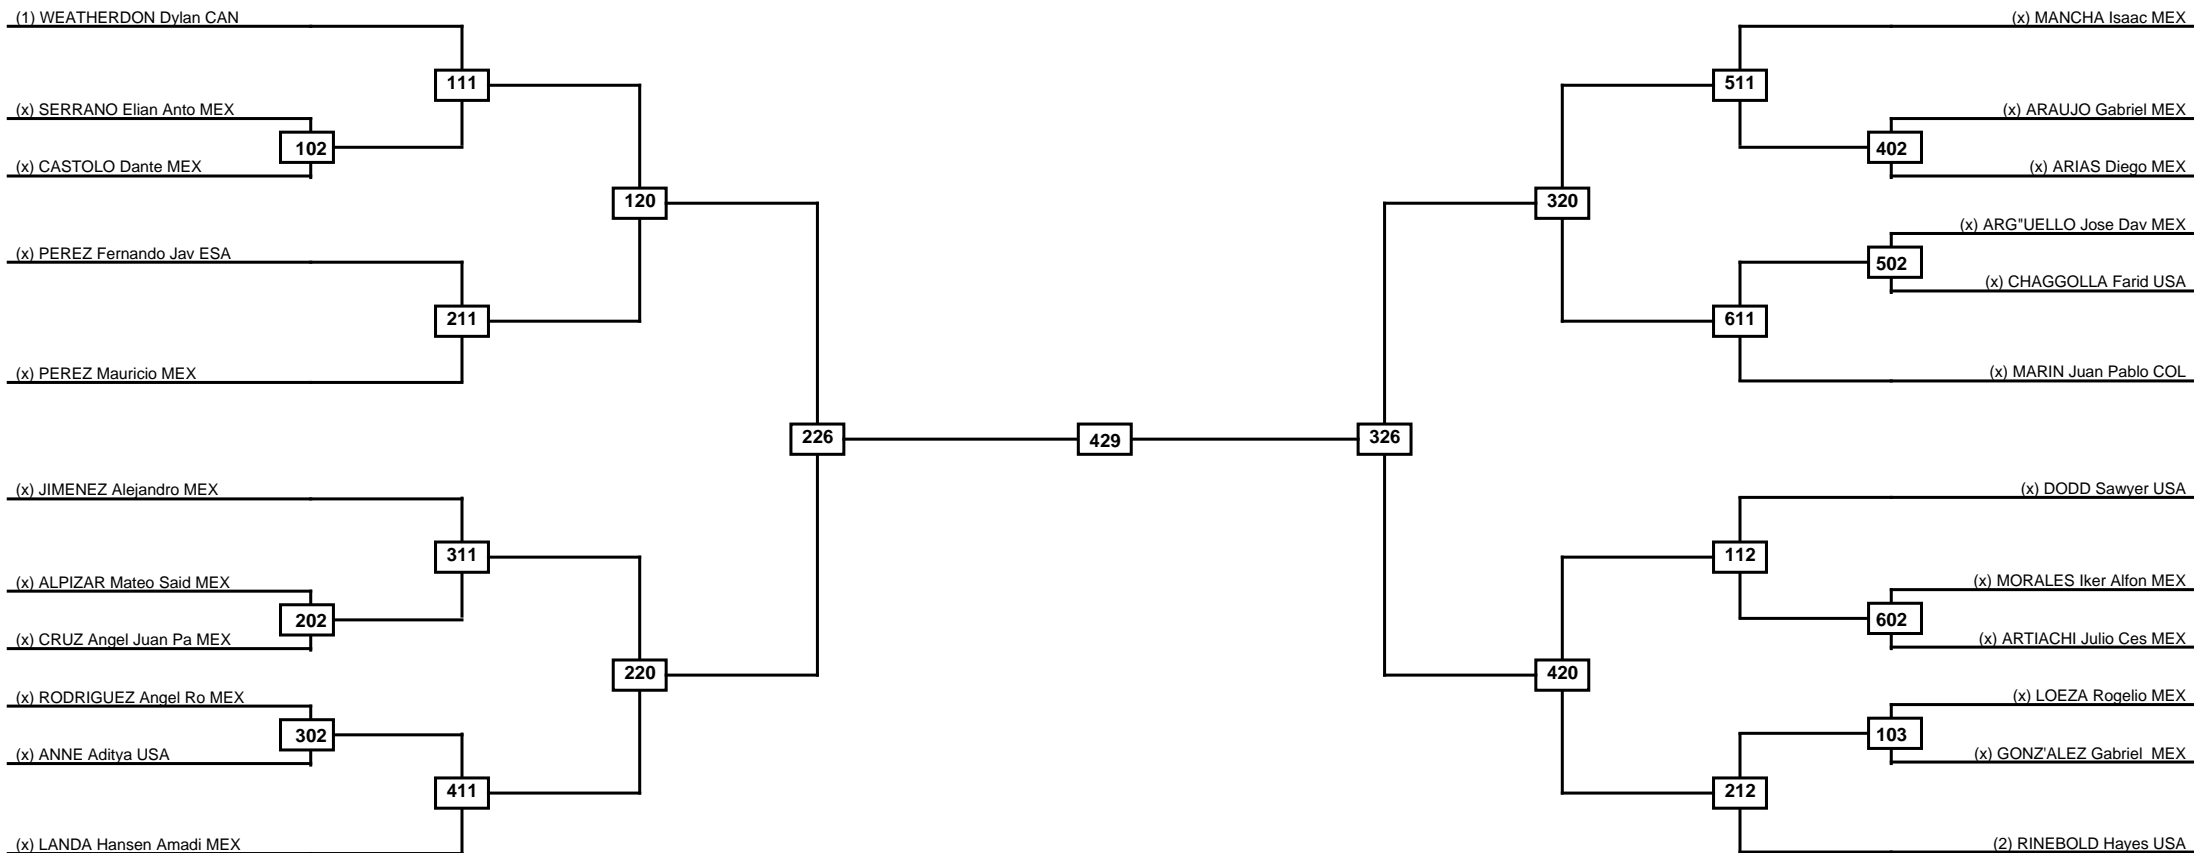

Round of 32   Round of 16   Quarterfinals   Semifinals   Final   Semifinals   Quarterfinals   Round of 16   Round of 32

Classification
1
2
3
3

LEGEND RSC: Win by Referee stops contest   WDR: Win by Withdrawal   DQB: Win by Disqualification for Unsportsmanlike behavior
(x)Seed   PFT: Win by Final score   DSQ: Win by Disqualification   R: Round