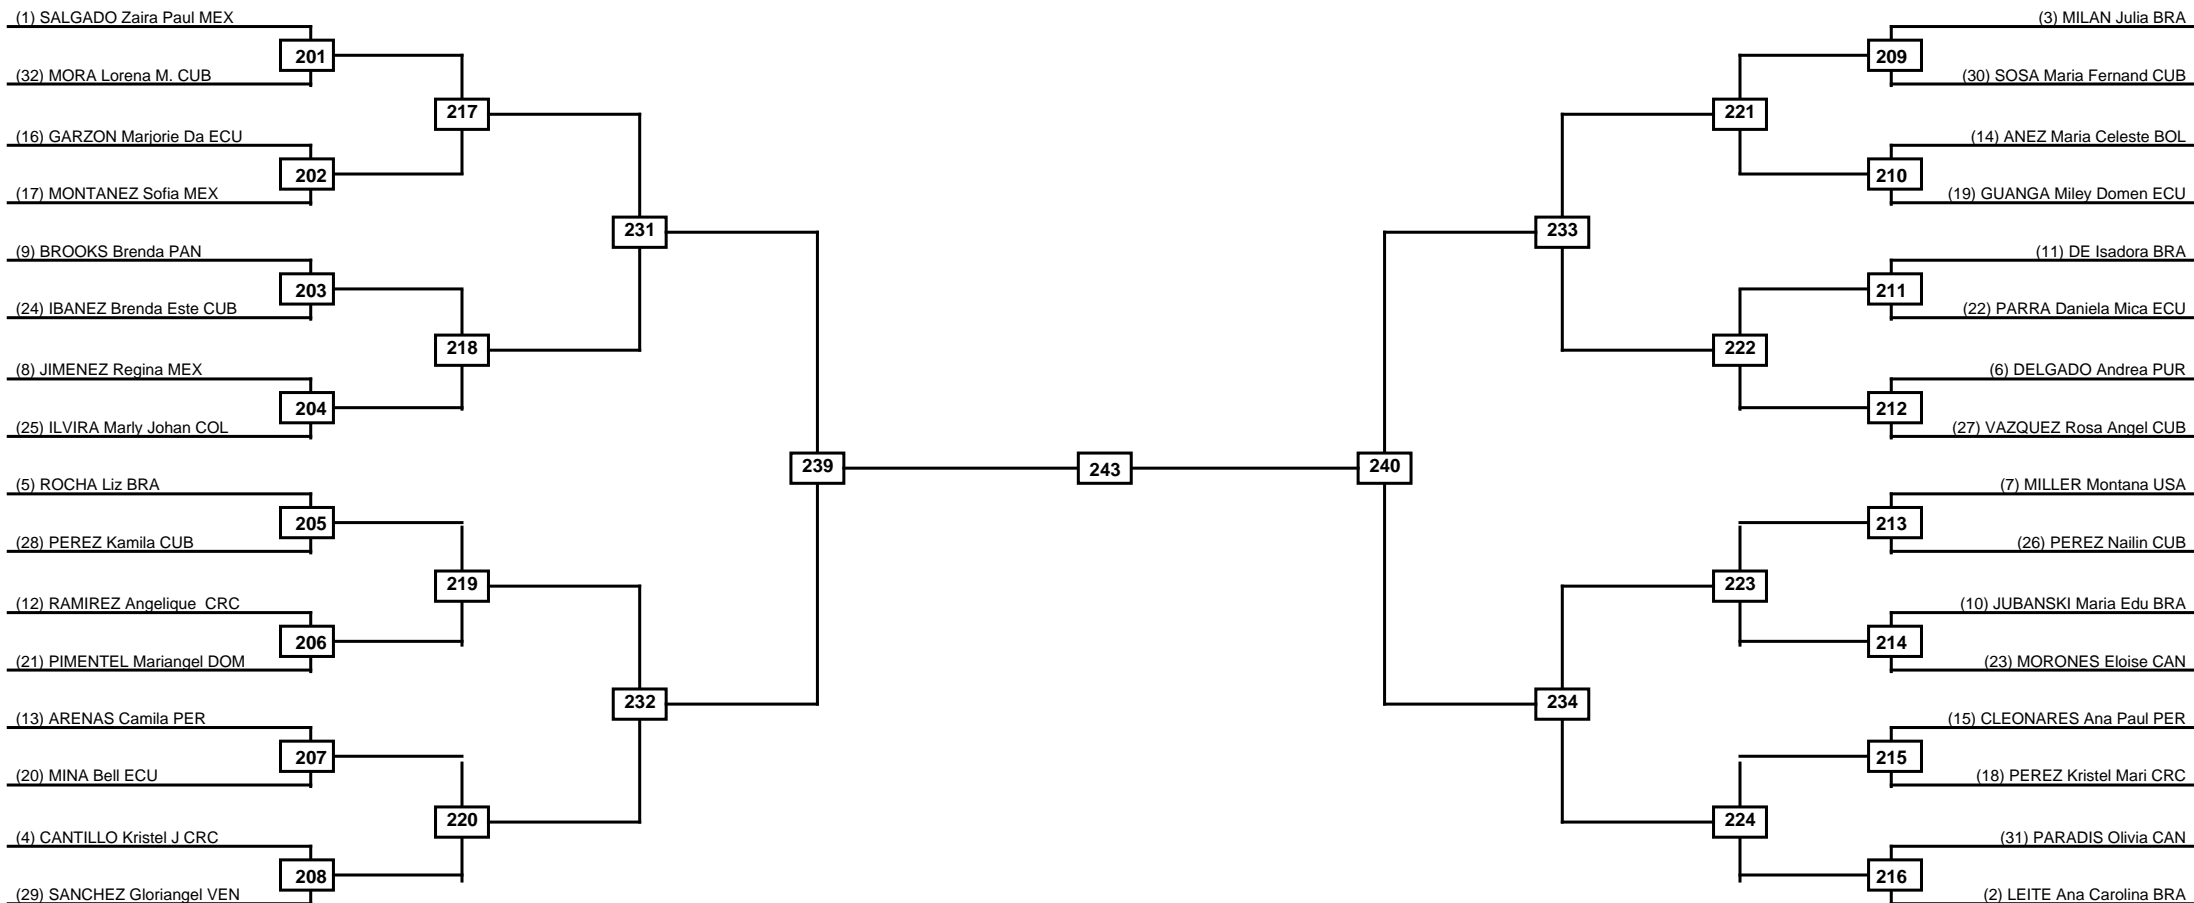

Round of 64 Round of 32 Round of 16 Quarterfinals Semifinals Final Semifinals Quarterfinals Round of 16 Round of 32 Round of 64

LEGEND RSC: Win by Referee stops contest WDR: Win by Withdrawal DQB: Win by Disqualification for Unsportsmanlike behavior
 (x)Seed PFT: Win by Final score DSQ: Win by Disqualification R: Round

Round of 16	Quarterfinals	Semifinals	Final
-------------	---------------	------------	-------

Classification

LEGEND	RSC: Win by Referee stops contest	WDR: Win by Withdrawal	DQB: Win by Disqualification for Unsportsmanlike behavior
(x)Seed	PFT: Win by Final score	DSQ: Win by Disqualification	R: Round

Round of 32 Round of 16 Quarterfinals Semifinals Final Semifinals Quarterfinals Round of 16 Round of 32

Classification

LEGEND RSC: Win by Referee stops contest WDR: Win by Withdrawal DQB: Win by Disqualification for Unsportsmanlike behavior
(x)Seed PFT: Win by Final score DSQ: Win by Disqualification R: Round