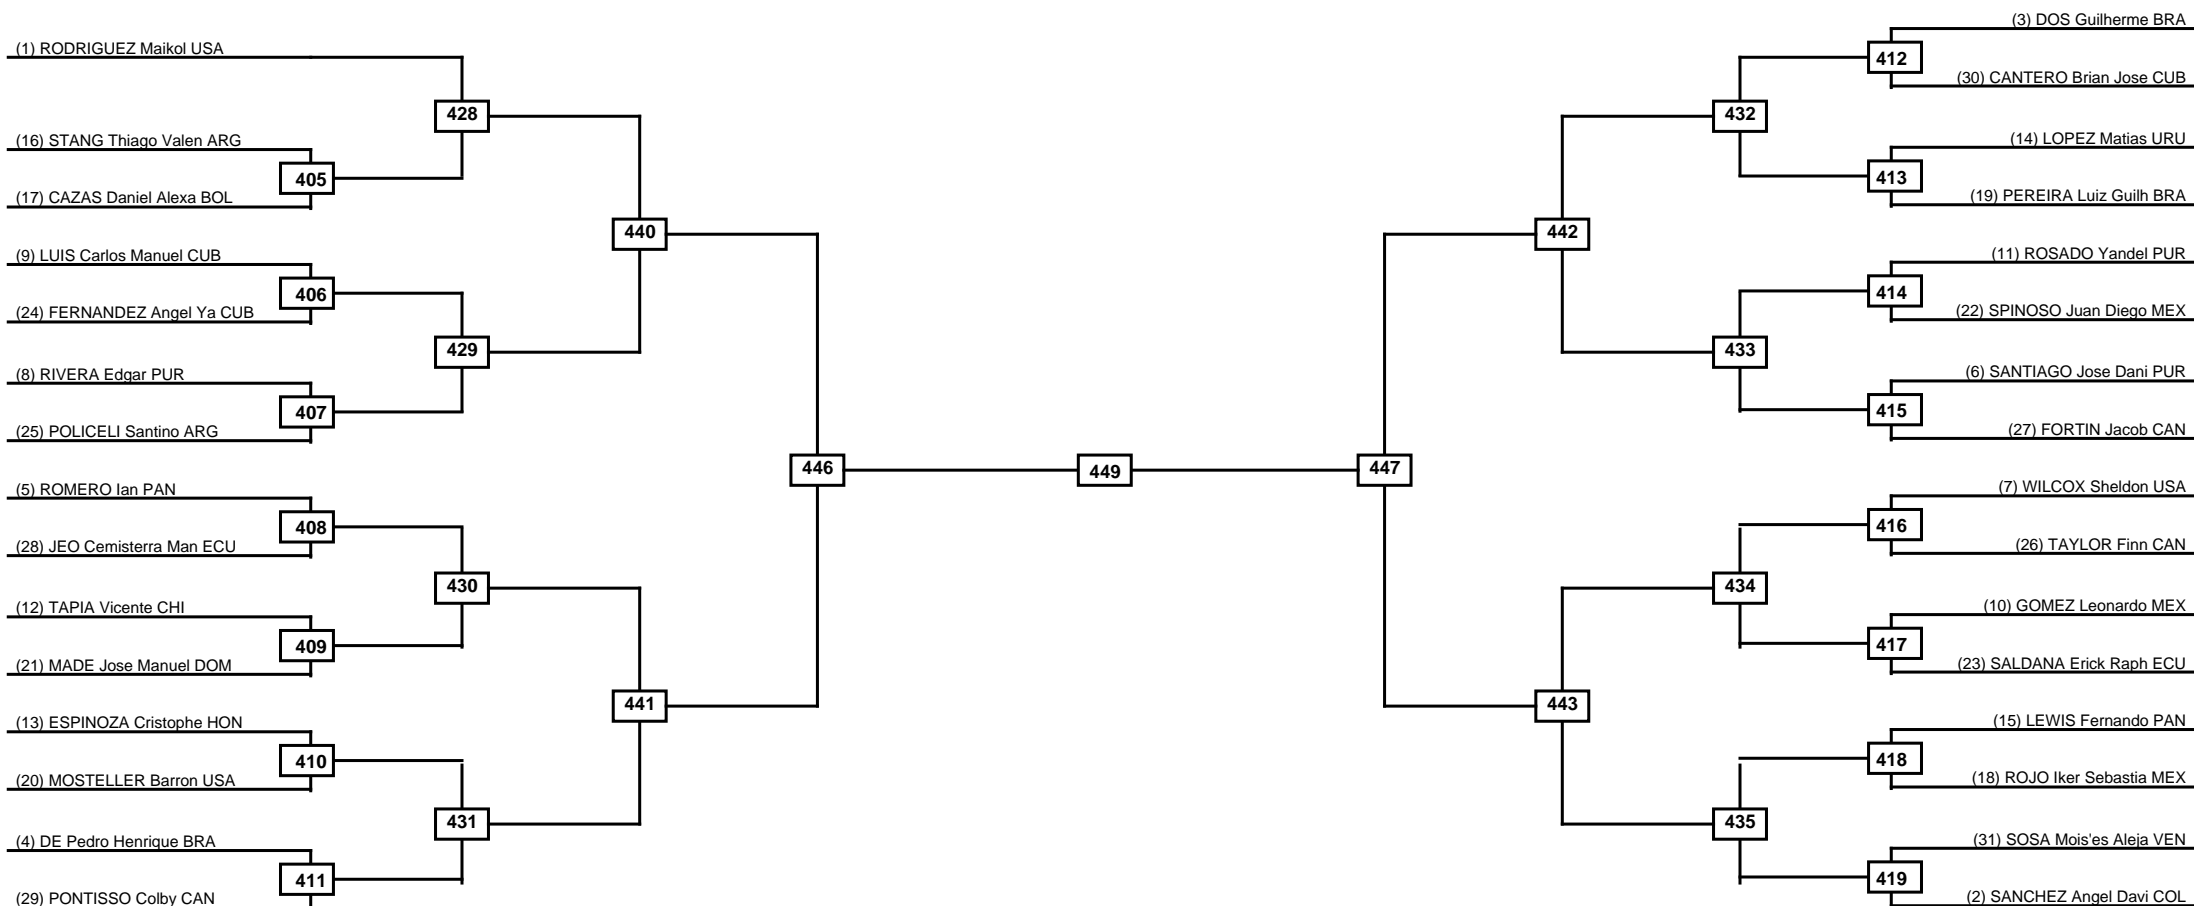

Round of 32 Round of 16 Quarterfinals Semifinals Final Semifinals Quarterfinals Round of 16 Round of 32

Classification

LEGEND RSC: Win by Referee stops contest WDR: Win by Withdrawal DQB: Win by Disqualification for Unsportsmanlike behavior
 (x)Seed PFT: Win by Final score DSQ: Win by Disqualification R: Round

Round of 64 Round of 32 Round of 16 Quarterfinals Semifinals Final Semifinals Quarterfinals Round of 16 Round of 32 Round of 64

LEGEND RSC: Win by Referee stops contest WDR: Win by Withdrawal DQB: Win by Disqualification for Unsportsmanlike behavior
 (x)Seed PFT: Win by Final score DSQ: Win by Disqualification R: Round

Round of 16	Quarterfinals	Semifinals	Final	Semifinals	Quarterfinals	Round of 16
-------------	---------------	------------	-------	------------	---------------	-------------

Classification

LEGEND	RSC: Win by Referee stops contest	WDR: Win by Withdrawal	DQB: Win by Disqualification for Unsportsmanlike behavior
(x)Seed	PFT: Win by Final score	DSQ: Win by Disqualification	R: Round