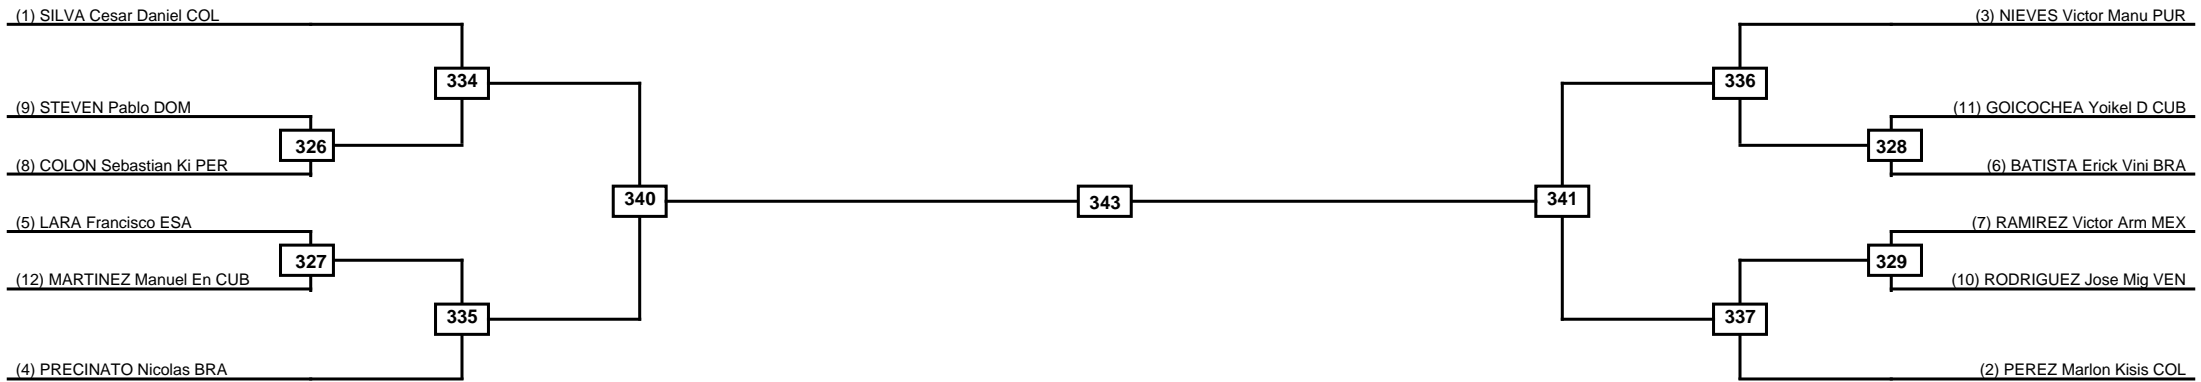

Round of 32 Round of 16 Quarterfinals Semifinals Final Semifinals Quarterfinals Round of 16 Round of 32

Classification

LEGEND RSC: Win by Referee stops contest WDR: Win by Withdrawal DQB: Win by Disqualification for Unsportsmanlike behavior
 (x)Seed PFT: Win by Final score DSQ: Win by Disqualification R: Round

Round of 64 Round of 32 Round of 16 Quarterfinals Semifinals Final Semifinals Quarterfinals Round of 16 Round of 32 Round of 64

LEGEND RSC: Win by Referee stops contest WDR: Win by Withdrawal DQB: Win by Disqualification for Unsportsmanlike behavior
 (x)Seed PFT: Win by Final score DSQ: Win by Disqualification R: Round

Round of 16	Quarterfinals	Semifinals	Final
-------------	---------------	------------	-------

Classification

LEGEND	RSC: Win by Referee stops contest	WDR: Win by Withdrawal	DQB: Win by Disqualification for Unsportsmanlike behavior
(x)Seed	PFT: Win by Final score	DSQ: Win by Disqualification	R: Round