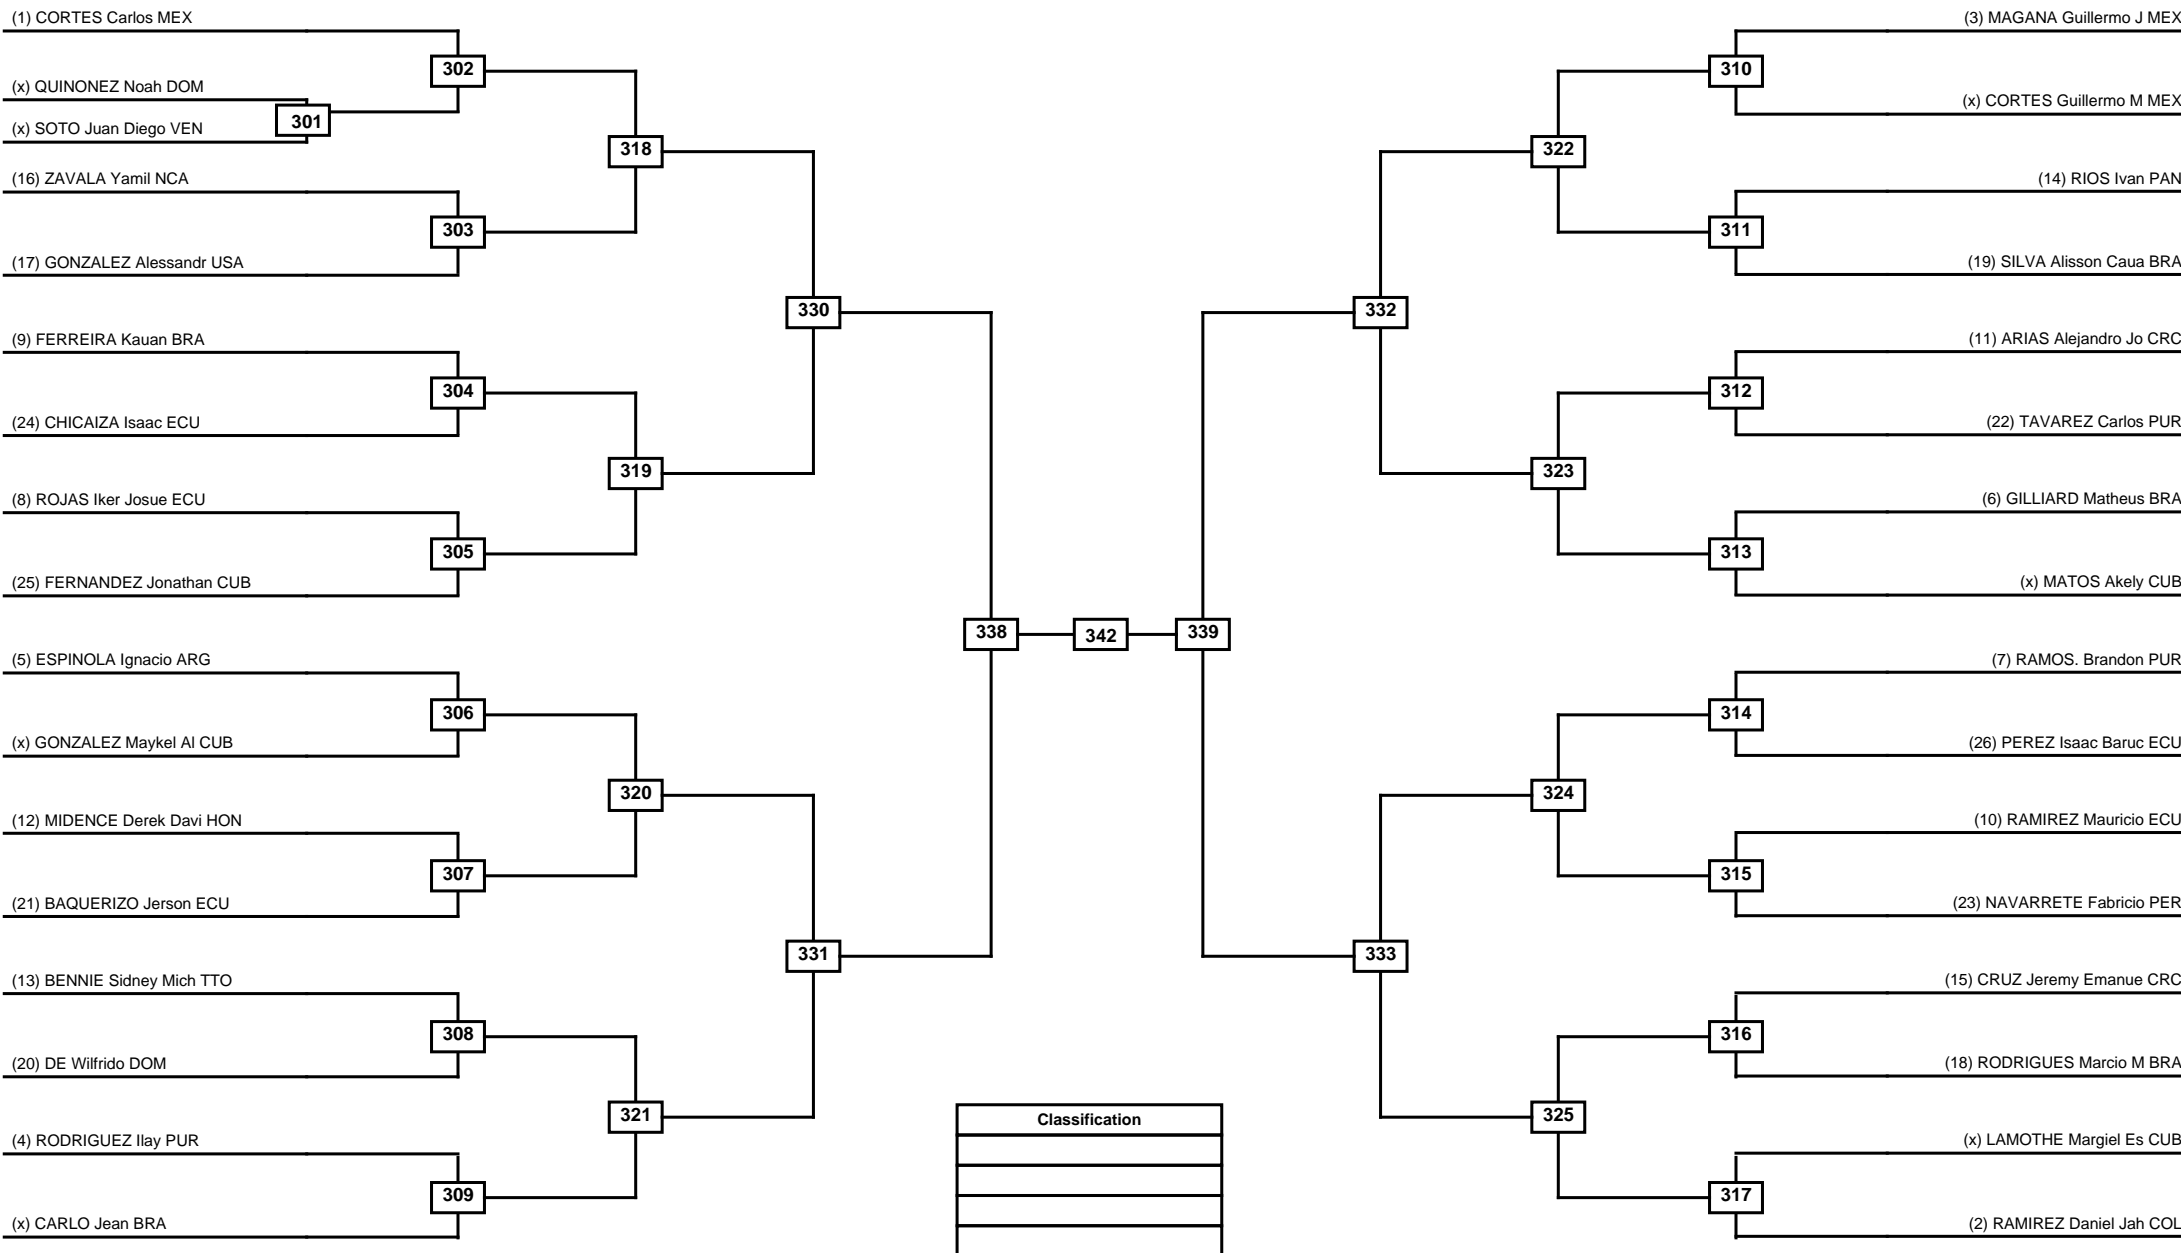

Round of 32 Round of 16 Quarterfinals Semifinals Final Semifinals Quarterfinals Round of 16 Round of 32

Classification

LEGEND RSC: Win by Referee stops contest WDR: Win by Withdrawal DQB: Win by Disqualification for Unsportsmanlike behavior
 (x)Seed PFT: Win by Final score DSQ: Win by Disqualification R: Round

Round of 64 Round of 32 Round of 16 Quarterfinals Semifinals Final Semifinals Quarterfinals Round of 16 Round of 32 Round of 64

LEGEND RSC: Win by Referee stops contest WDR: Win by Withdrawal DQB: Win by Disqualification for Unsportsmanlike behavior
 (x)Seed PFT: Win by Final score DSQ: Win by Disqualification R: Round