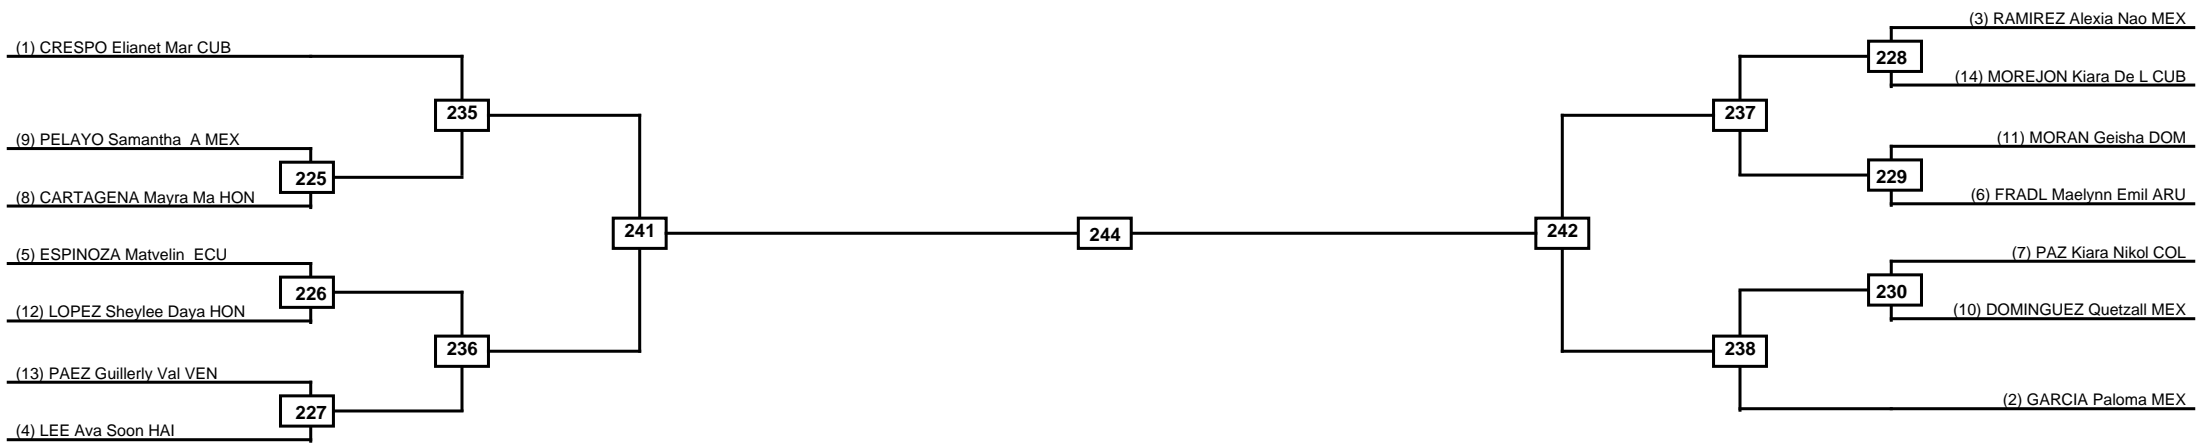

Round of 32 Round of 16 Quarterfinals Semifinals Final Semifinals Quarterfinals Round of 16 Round of 32

Classification

LEGEND RSC: Win by Referee stops contest WDR: Win by Withdrawal DQB: Win by Disqualification for Unsportsmanlike behavior
(x)Seed PFT: Win by Final score DSQ: Win by Disqualification R: Round

Round of 64 Round of 32 Round of 16 Quarterfinals Semifinals Final Semifinals Quarterfinals Round of 16 Round of 32 Round of 64

Classification

LEGEND RSC: Win by Referee stops contest WDR: Win by Withdrawal DQB: Win by Disqualification for Unsportsmanlike behavior
 (x)Seed PFT: Win by Final score DSQ: Win by Disqualification R: Round

Round of 16	Quarterfinals	Semifinals	Final	Semifinals	Quarterfinals	Round of 16
-------------	---------------	------------	-------	------------	---------------	-------------

Classification

LEGEND	RSC: Win by Referee stops contest	WDR: Win by Withdrawal	DQB: Win by Disqualification for Unsportsmanlike behavior
(x)Seed	PFT: Win by Final score	DSQ: Win by Disqualification	R: Round