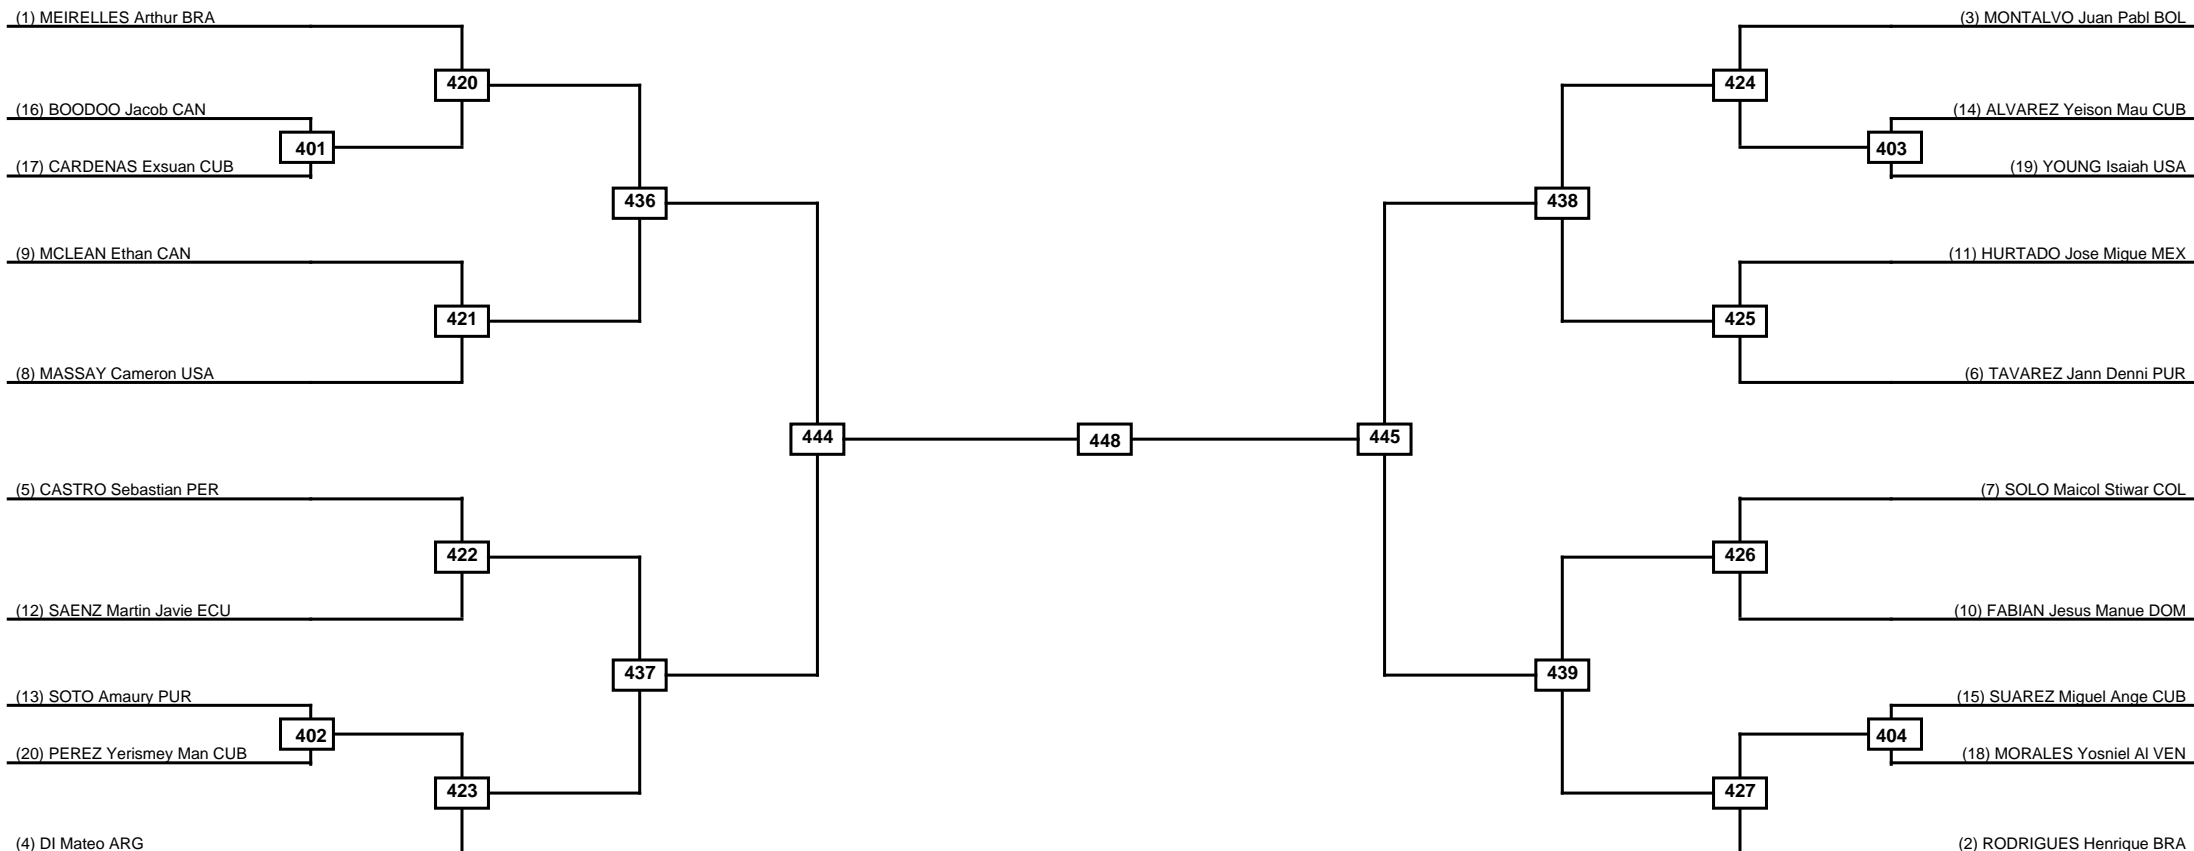

Round of 32 Round of 16 Quarterfinals Semifinals Final Semifinals Quarterfinals Round of 16 Round of 32

Classification

LEGEND RSC: Win by Referee stops contest WDR: Win by Withdrawal DQB: Win by Disqualification for Unsportsmanlike behavior
 (x)Seed PFT: Win by Final score DSQ: Win by Disqualification R: Round

Round of 64 Round of 32 Round of 16 Quarterfinals Semifinals Final Semifinals Quarterfinals Round of 16 Round of 32 Round of 64

LEGEND RSC: Win by Referee stops contest WDR: Win by Withdrawal DQB: Win by Disqualification for Unsportsmanlike behavior
 (x)Seed PFT: Win by Final score DSQ: Win by Disqualification R: Round

Round of 16	Quarterfinals	Semifinals	Final	Semifinals	Quarterfinals	Round of 16
-------------	---------------	------------	-------	------------	---------------	-------------

Classification

LEGEND	RSC: Win by Referee stops contest	WDR: Win by Withdrawal	DQB: Win by Disqualification for Unsportsmanlike behavior
(x)Seed	PFT: Win by Final score	DSQ: Win by Disqualification	R: Round