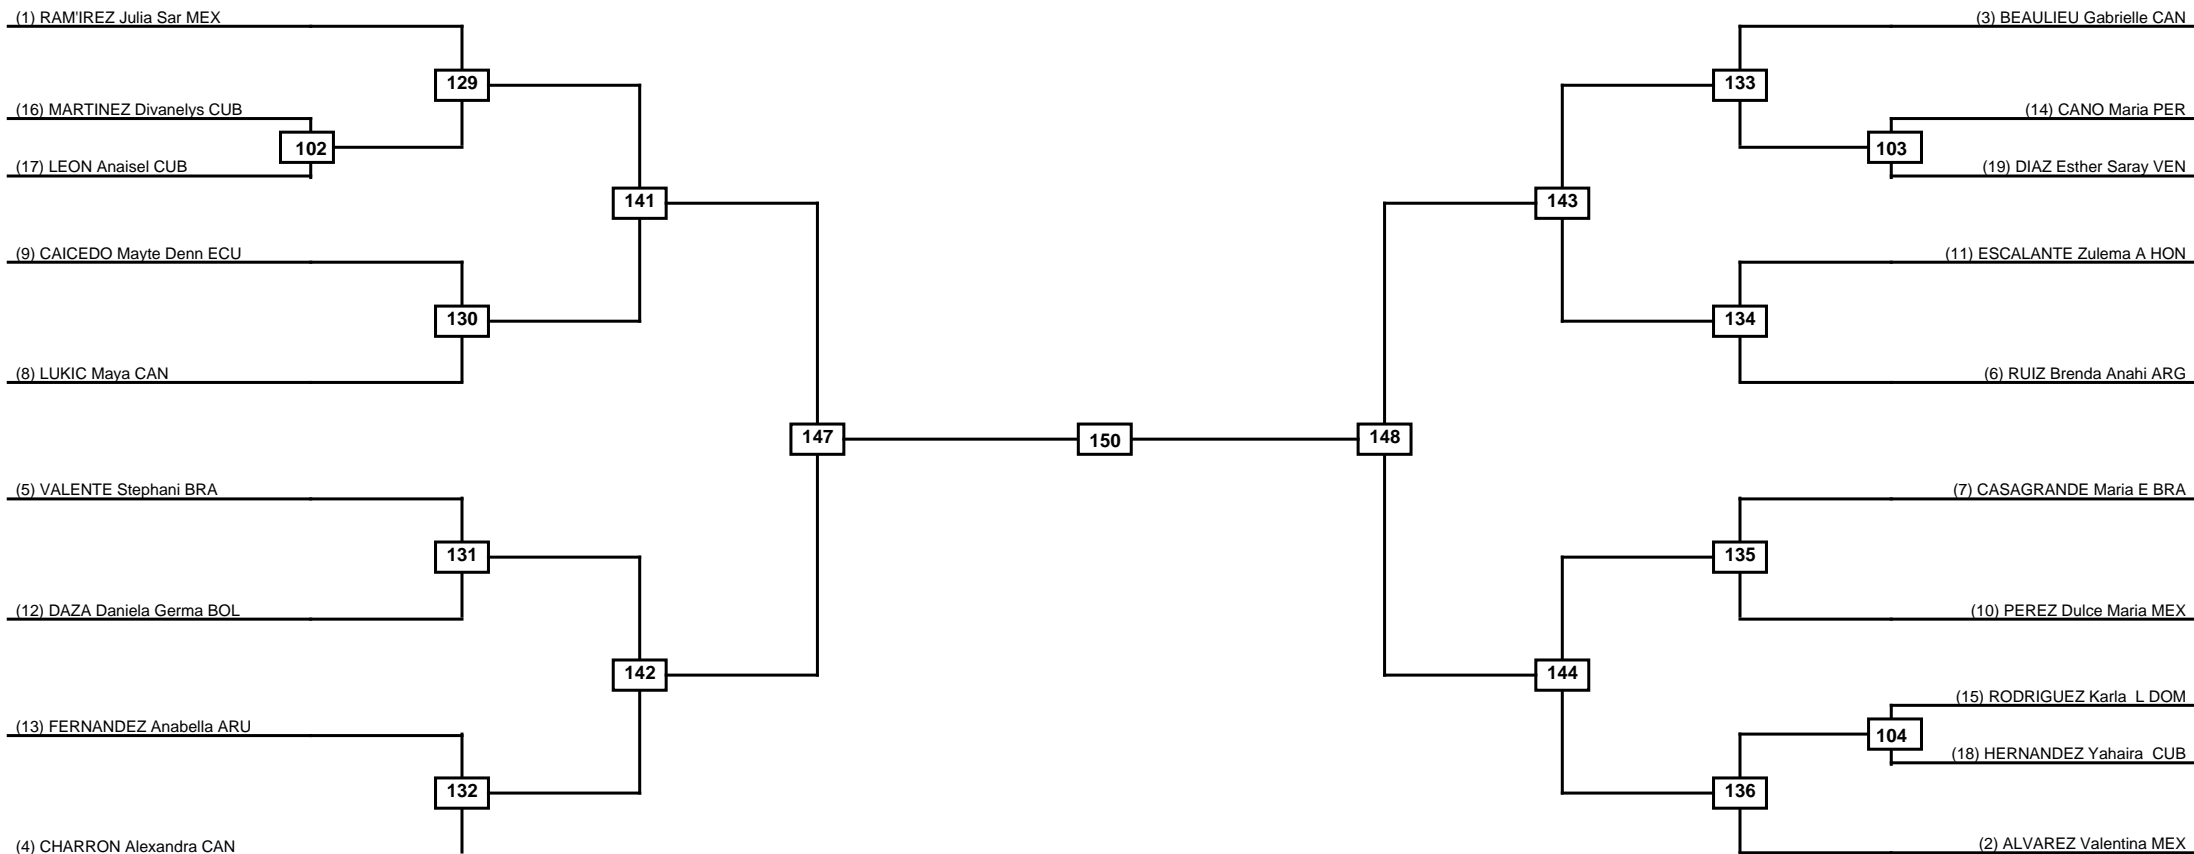

Round of 32 Round of 16 Quarterfinals Semifinals Final Semifinals Quarterfinals Round of 16 Round of 32

Classification

LEGEND RSC: Win by Referee stops contest WDR: Win by Withdrawal DQB: Win by Disqualification for Unsportsmanlike behavior
 (x)Seed PFT: Win by Final score DSQ: Win by Disqualification R: Round

Round of 64 Round of 32 Round of 16 Quarterfinals Semifinals Final Semifinals Quarterfinals Round of 16 Round of 32 Round of 64

LEGEND RSC: Win by Referee stops contest WDR: Win by Withdrawal DQB: Win by Disqualification for Unsportsmanlike behavior
 (x)Seed PFT: Win by Final score DSQ: Win by Disqualification R: Round

Round of 16	Quarterfinals	Semifinals	Final
-------------	---------------	------------	-------

Classification

LEGEND	RSC: Win by Referee stops contest	WDR: Win by Withdrawal	DQB: Win by Disqualification for Unsportsmanlike behavior
(x)Seed	PFT: Win by Final score	DSQ: Win by Disqualification	R: Round