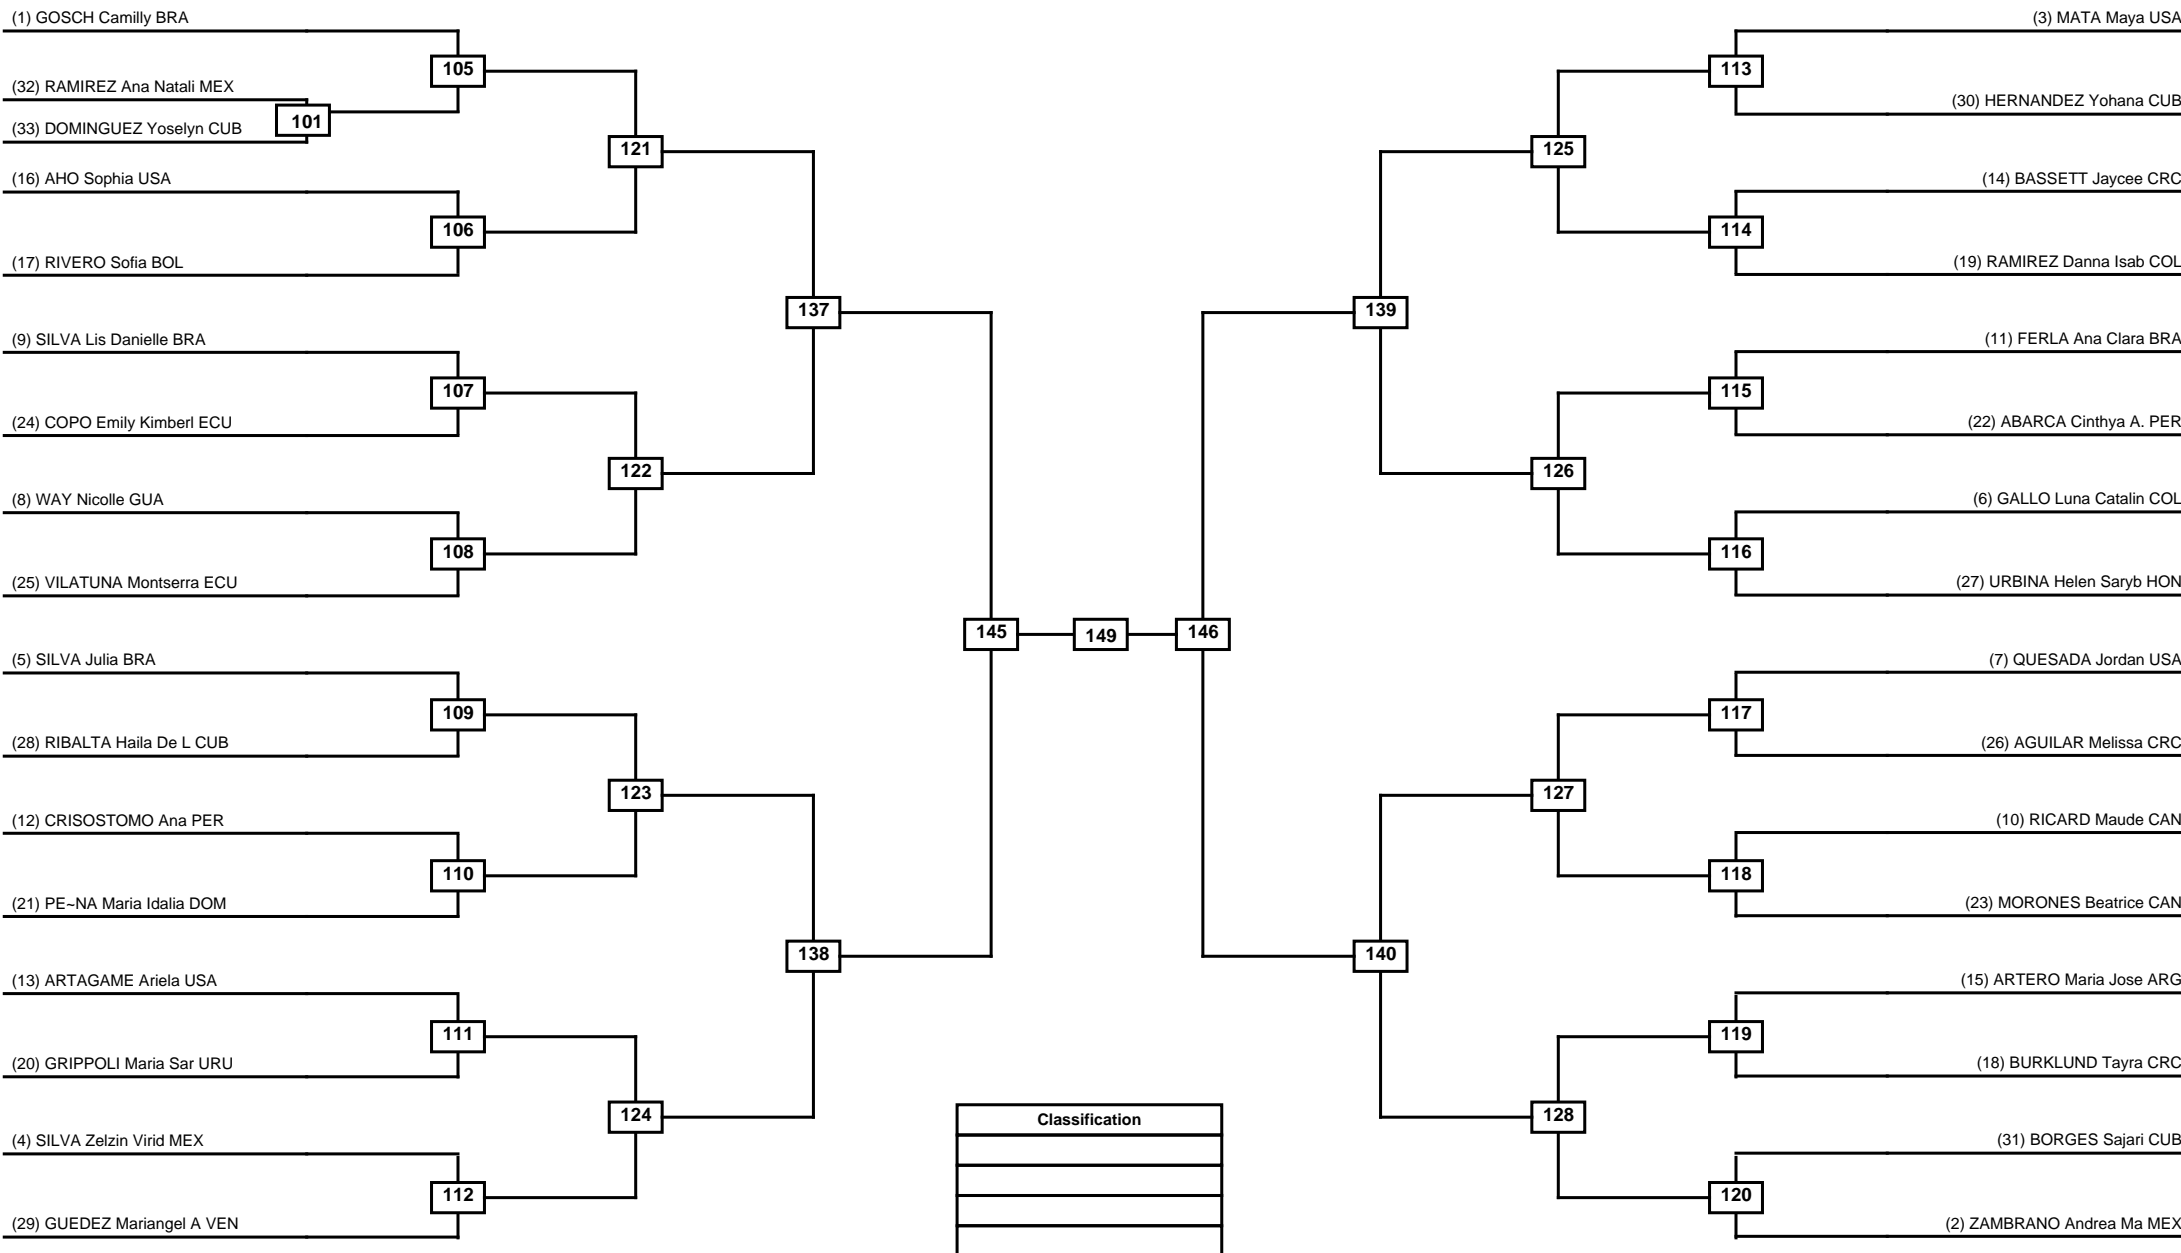

Round of 64   Round of 32   Round of 16   Quarterfinals   Semifinals   Final   Semifinals   Quarterfinals   Round of 16   Round of 32   Round of 64

Classification

LEGEND   RSC: Win by Referee stops contest   WDR: Win by Withdrawal   DQB: Win by Disqualification for Unsportsmanlike behavior
(x)Seed   PFT: Win by Final score   DSQ: Win by Disqualification   R: Round