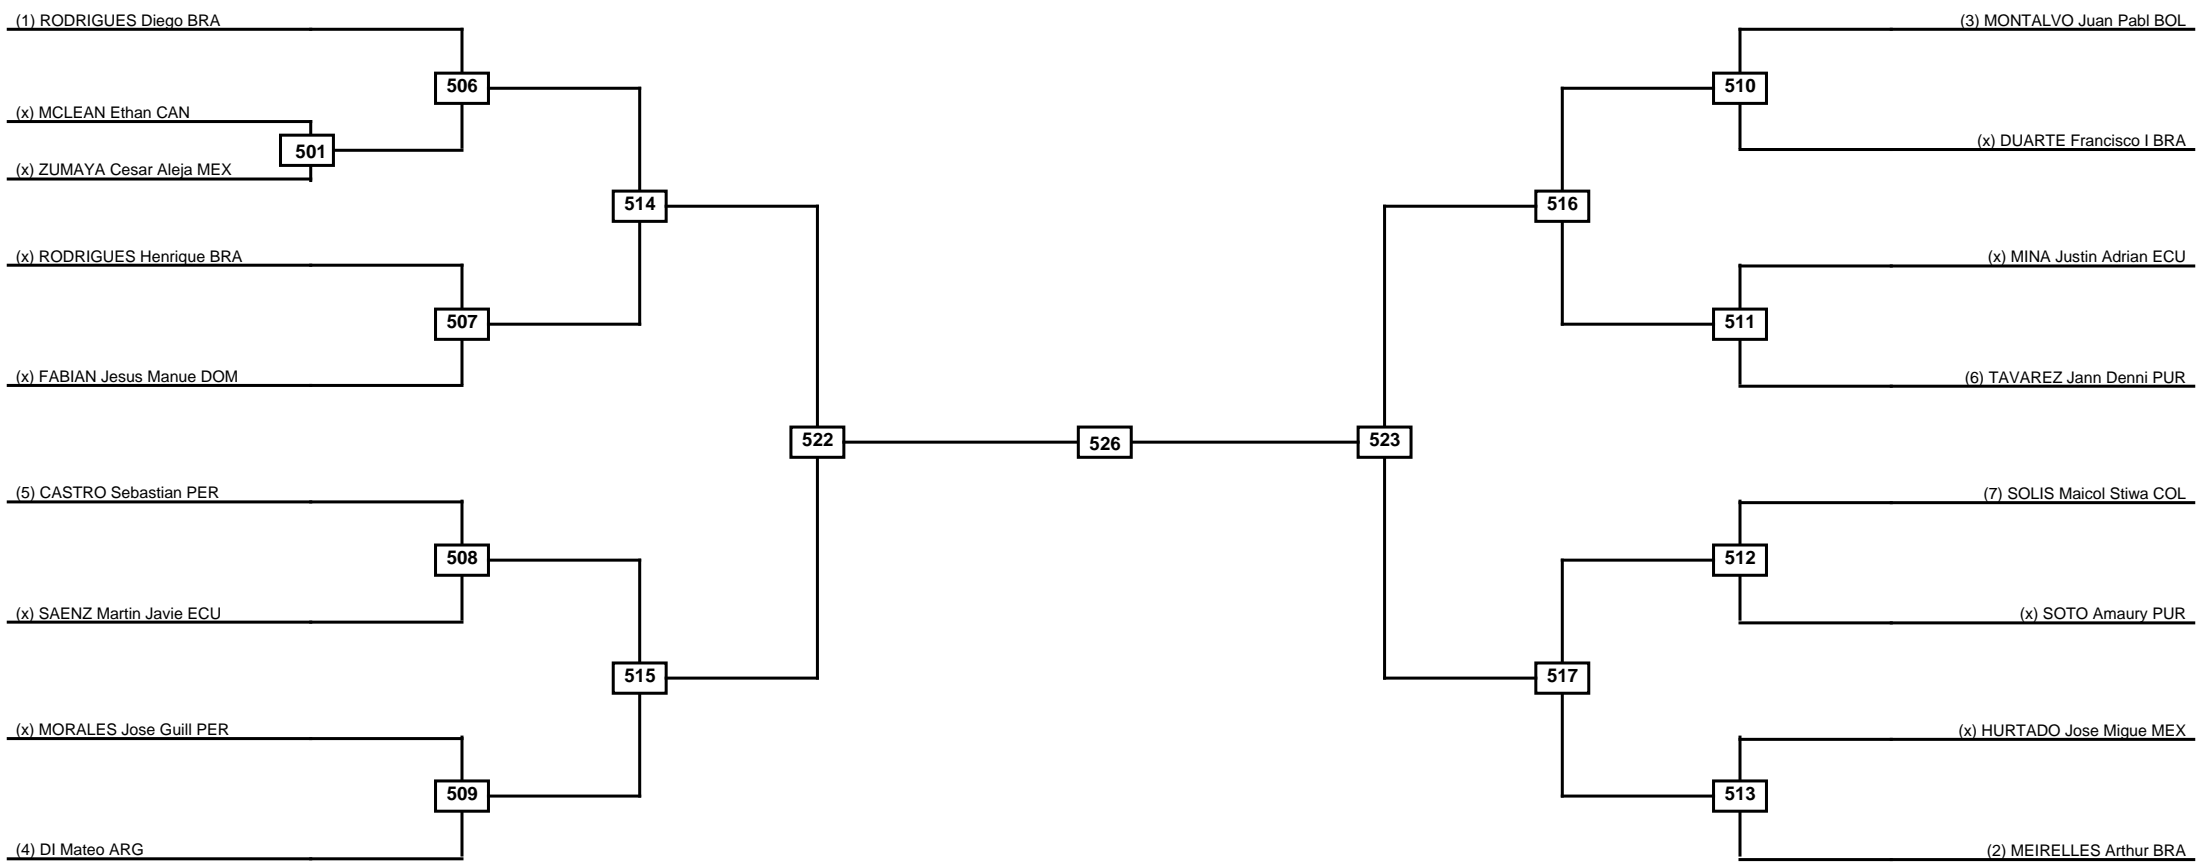

Round of 32
Round of 16
Quarterfinals
Semifinals
Final
Semifinals
Quarterfinals
Round of 16
Round of 32

Classification
1
2
3
3

LEGEND RSC: Win by Referee stops contest WDR: Win by Withdrawal DQB: Win by Disqualification for Unsportsmanlike behavior
 (x)Seed PFT: Win by Final score DSQ: Win by Disqualification R: Round

Round of 64 Round of 32 Round of 16 Quarterfinals Semifinals Final Semifinals Quarterfinals Round of 16 Round of 32 Round of 64

LEGEND RSC: Win by Referee stops contest WDR: Win by Withdrawal DQB: Win by Disqualification for Unsportsmanlike behavior
 (x)Seed PFT: Win by Final score DSQ: Win by Disqualification R: Round

Round of 64 Round of 32 Round of 16 Quarterfinals Semifinals Final Semifinals Quarterfinals Round of 16 Round of 32 Round of 64

Classification
1
2
3
3

LEGEND RSC: Win by Referee stops contest WDR: Win by Withdrawal DQB: Win by Disqualification for Unsportsmanlike behavior
(x)Seed PFT: Win by Final score DSQ: Win by Disqualification R: Round