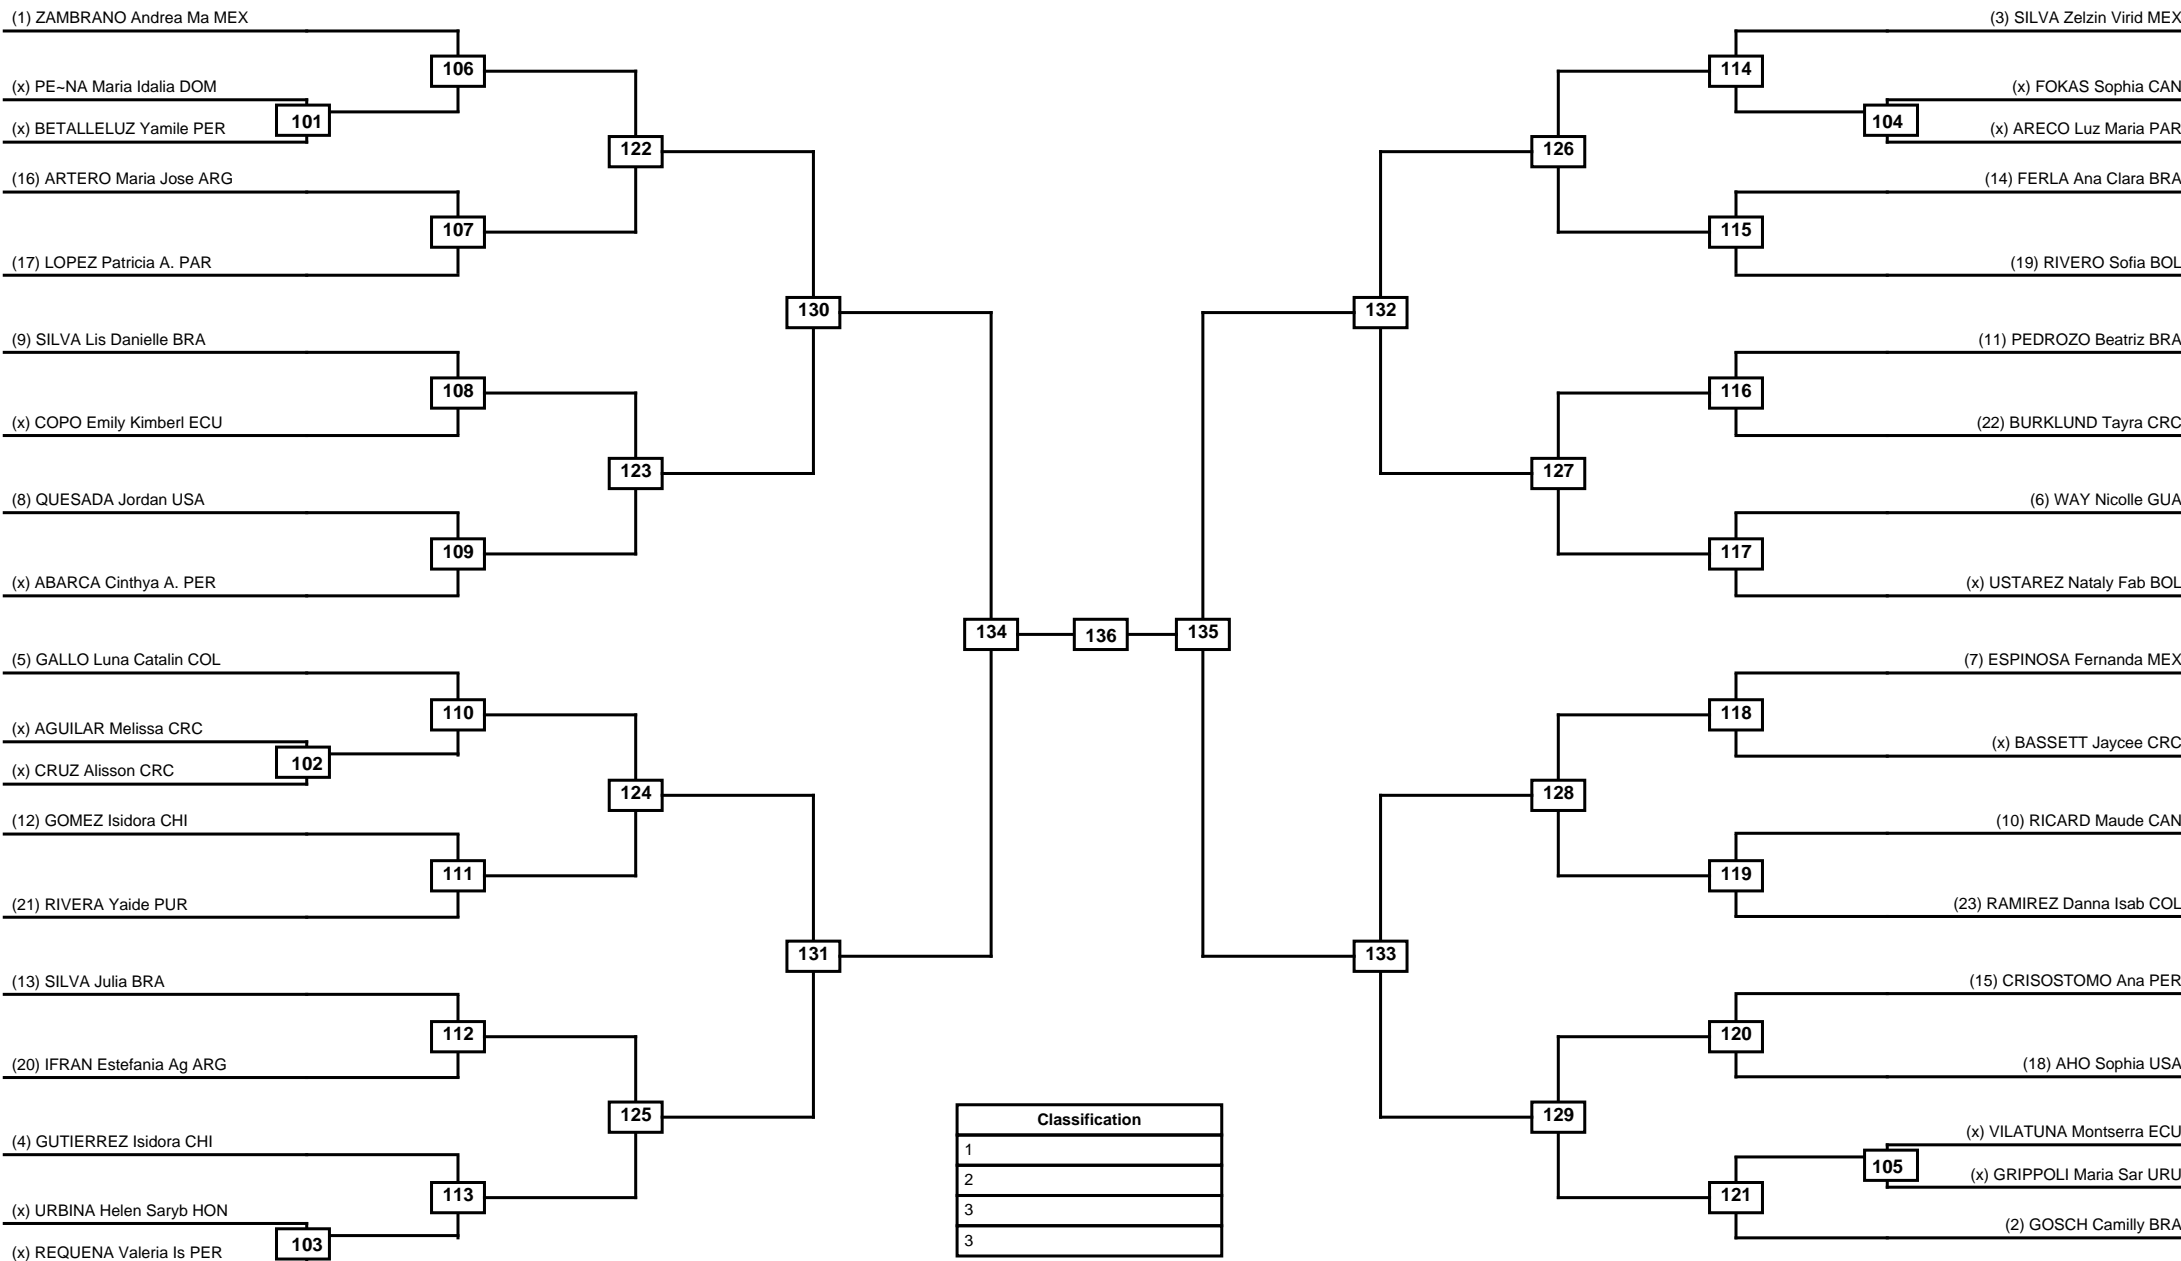

Round of 16	Quarterfinals	Semifinals	Final	Semifinals	Quarterfinals	Round of 16
-------------	---------------	------------	-------	------------	---------------	-------------

Classification
1
2
3
3

LEGEND	RSC: Win by Referee stops contest	WDR: Win by Withdrawal	DQB: Win by Disqualification for Unsportsmanlike behavior
	(x)Seed	PFT: Win by Final score	DSQ: Win by Disqualification
			R: Round

Round of 32 Round of 16 Quarterfinals Semifinals Final Semifinals Quarterfinals Round of 16 Round of 32

Classification
1
2
3
3

LEGEND RSC: Win by Referee stops contest WDR: Win by Withdrawal DQB: Win by Disqualification for Unsportsmanlike behavior
 (x)Seed PFT: Win by Final score DSQ: Win by Disqualification R: Round

Round of 64 Round of 32 Round of 16 Quarterfinals Semifinals Final Semifinals Quarterfinals Round of 16 Round of 32 Round of 64

LEGEND RSC: Win by Referee stops contest WDR: Win by Withdrawal DQB: Win by Disqualification for Unsportsmanlike behavior
 (x)Seed PFT: Win by Final score DSQ: Win by Disqualification R: Round