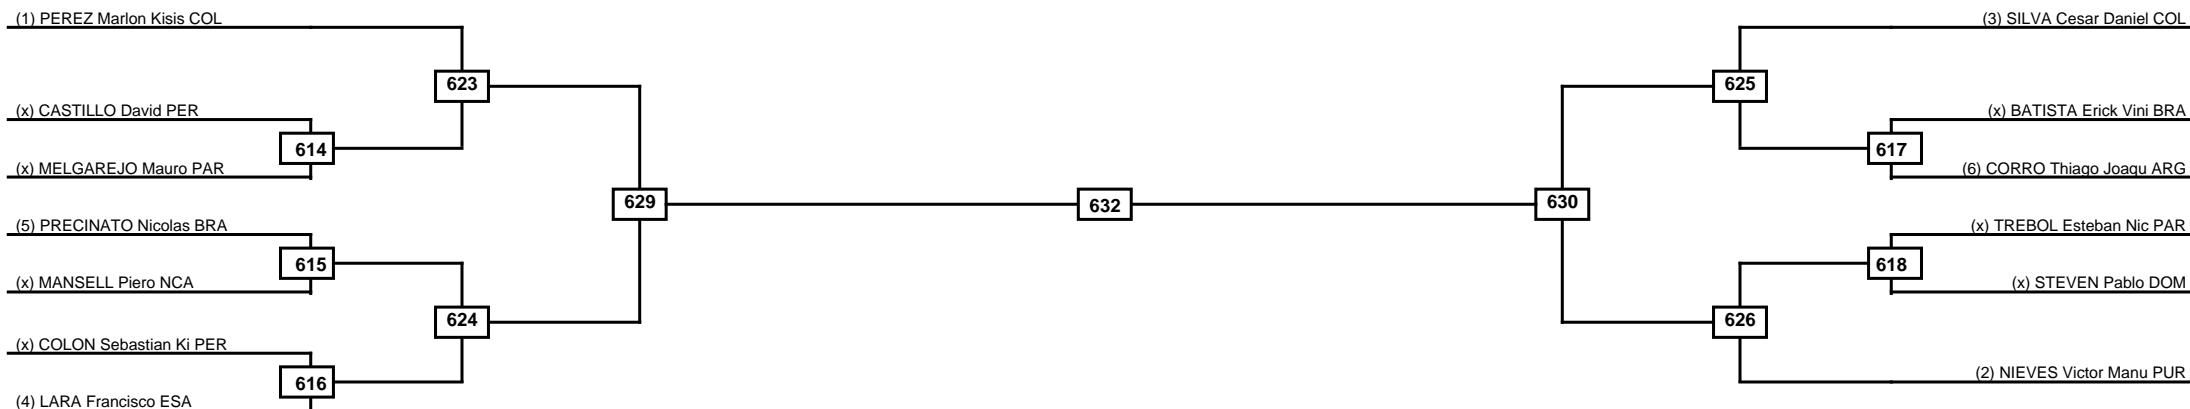

Round of 32
Round of 16
Quarterfinals
Semifinals
Final
Semifinals
Quarterfinals
Round of 16
Round of 32

Classification
1
2
3
3

LEGEND RSC: Win by Referee stops contest WDR: Win by Withdrawal DQB: Win by Disqualification for Unsportsmanlike behavior
 (x)Seed PFT: Win by Final score DSQ: Win by Disqualification R: Round

Round of 64 Round of 32 Round of 16 Quarterfinals Semifinals Final Semifinals Quarterfinals Round of 16 Round of 32 Round of 64

LEGEND RSC: Win by Referee stops contest WDR: Win by Withdrawal DQB: Win by Disqualification for Unsportsmanlike behavior
(x)Seed PFT: Win by Final score DSQ: Win by Disqualification R: Round

Round of 64 Round of 32 Round of 16 Quarterfinals Semifinals Final Semifinals Quarterfinals Round of 16 Round of 32 Round of 64

Classification
1
2
3
3

LEGEND RSC: Win by Referee stops contest WDR: Win by Withdrawal DQB: Win by Disqualification for Unsportsmanlike behavior
(x)Seed PFT: Win by Final score DSQ: Win by Disqualification R: Round

Round of 16	Quarterfinals	Semifinals	Final	Semifinals	Quarterfinals	Round of 16
-------------	---------------	------------	-------	------------	---------------	-------------

Classification
1
2
3
3

LEGEND	RSC: Win by Referee stops contest	WDR: Win by Withdrawal	DQB: Win by Disqualification for Unsportsmanlike behavior
	(x)Seed	PFT: Win by Final score	DSQ: Win by Disqualification
			R: Round