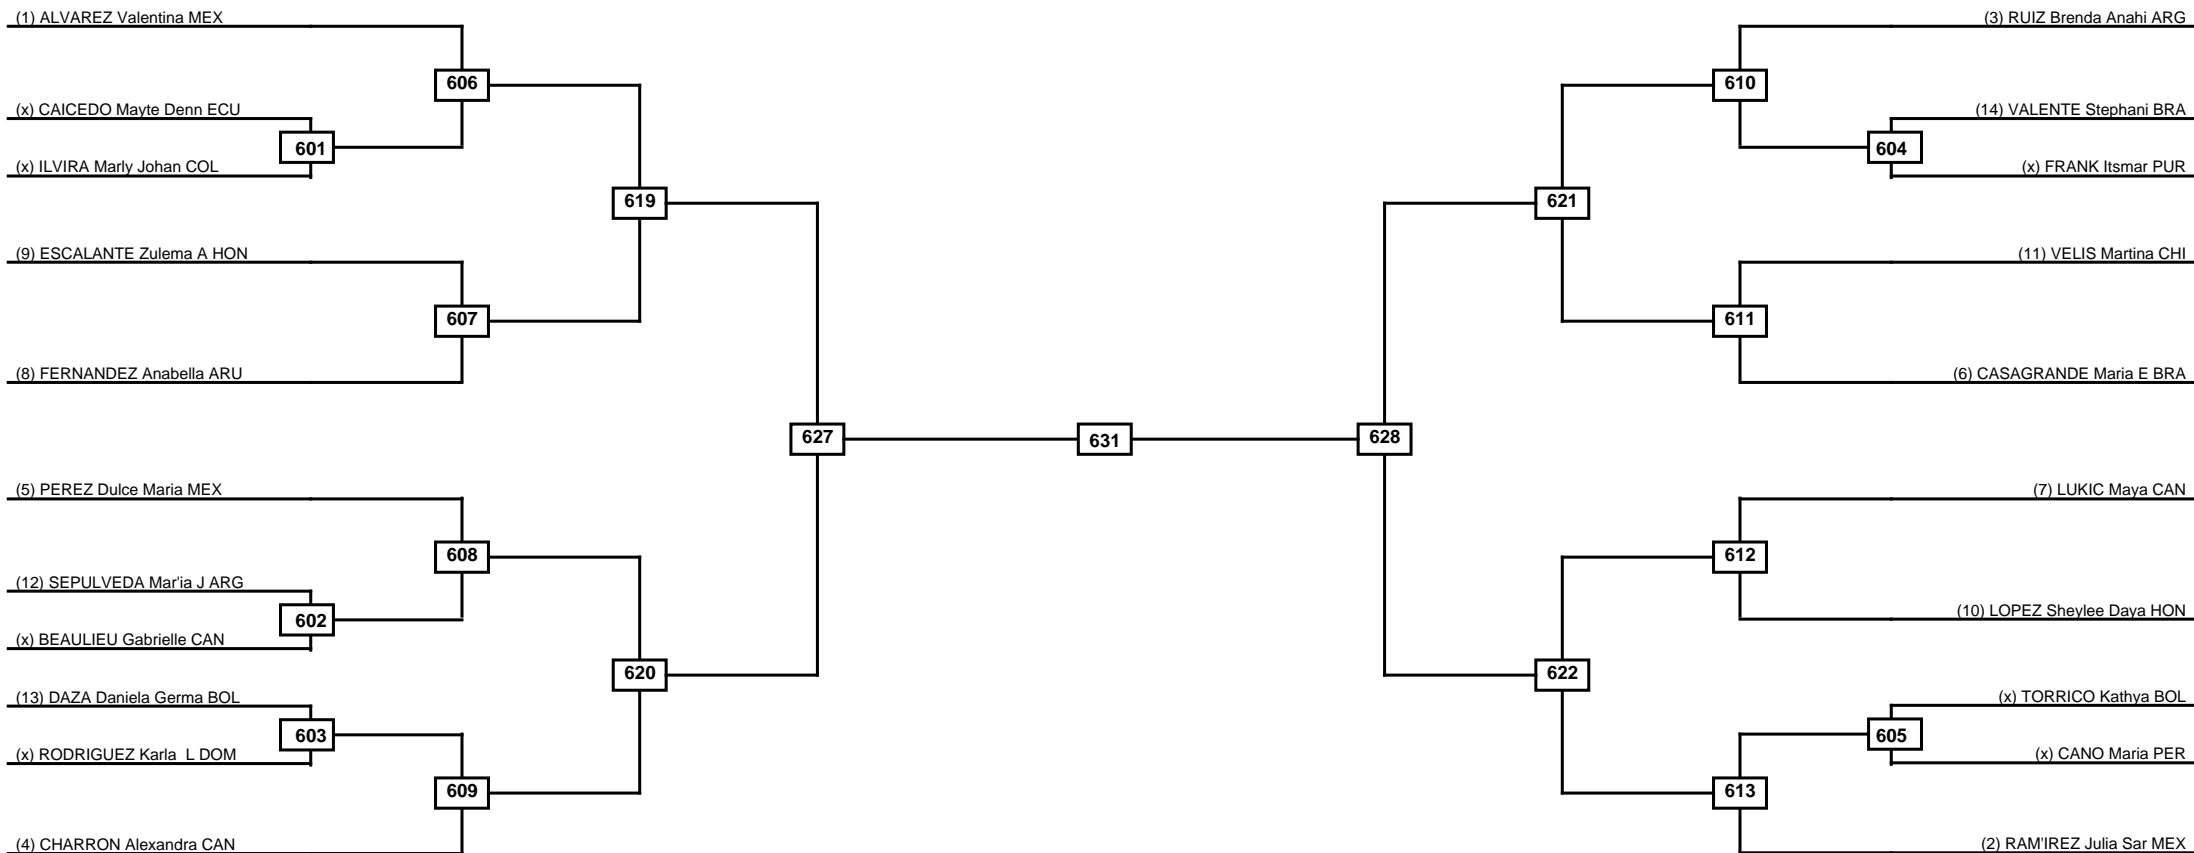

Round of 64 Round of 32 Round of 16 Quarterfinals Semifinals Final Semifinals Quarterfinals Round of 16 Round of 32 Round of 64

LEGEND RSC: Win by Referee stops contest WDR: Win by Withdrawal DQB: Win by Disqualification for Unsportsmanlike behavior
(x)Seed PFT: Win by Final score DSQ: Win by Disqualification R: Round

Round of 64 Round of 32 Round of 16 Quarterfinals Semifinals Final Semifinals Quarterfinals Round of 16 Round of 32 Round of 64

Classification
1
2
3
3

LEGEND RSC: Win by Referee stops contest WDR: Win by Withdrawal DQB: Win by Disqualification for Unsportsmanlike behavior
(x)Seed PFT: Win by Final score DSQ: Win by Disqualification R: Round

Round of 16	Quarterfinals	Semifinals	Final	Semifinals	Quarterfinals	Round of 16
-------------	---------------	------------	-------	------------	---------------	-------------

Classification
1
2
3
3

LEGEND	RSC: Win by Referee stops contest	WDR: Win by Withdrawal	DQB: Win by Disqualification for Unsportsmanlike behavior
	(x)Seed	PFT: Win by Final score	DSQ: Win by Disqualification
			R: Round

Round of 32 Round of 16 Quarterfinals Semifinals Final Semifinals Quarterfinals Round of 16 Round of 32

Classification
1
2
3
3

LEGEND RSC: Win by Referee stops contest WDR: Win by Withdrawal DQB: Win by Disqualification for Unsportsmanlike behavior
(x)Seed PFT: Win by Final score DSQ: Win by Disqualification R: Round