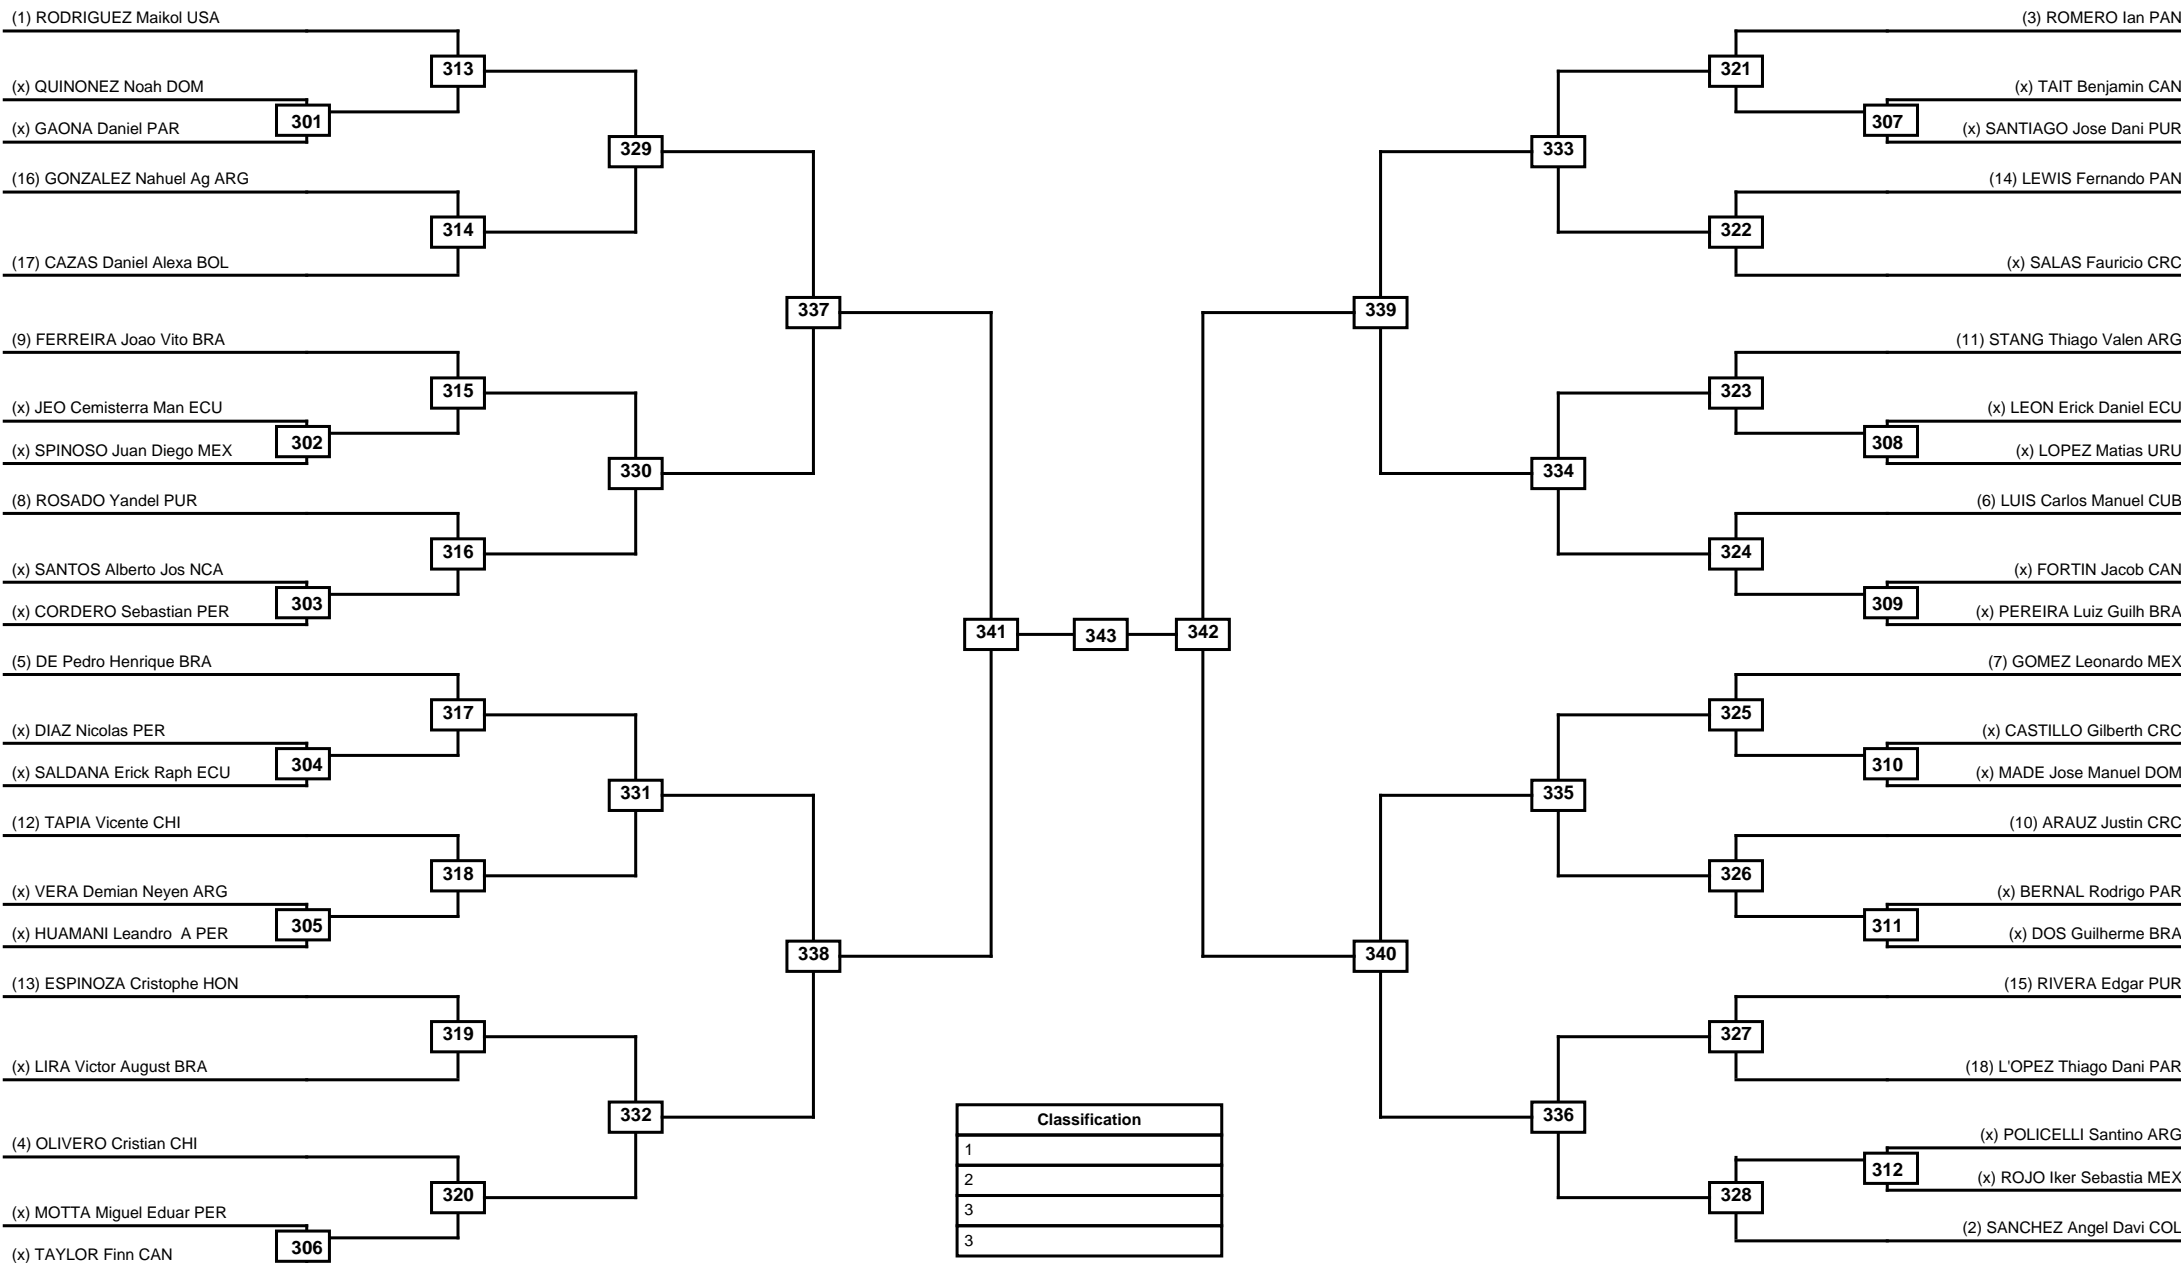

Round of 32
Round of 16
Quarterfinals
Semifinals
Final
Semifinals
Quarterfinals
Round of 16
Round of 32

Classification
1
2
3
3

LEGEND RSC: Win by Referee stops contest WDR: Win by Withdrawal DQB: Win by Disqualification for Unsportsmanlike behavior
 (x)Seed PFT: Win by Final score DSQ: Win by Disqualification R: Round

Round of 64 Round of 32 Round of 16 Quarterfinals Semifinals Final Semifinals Quarterfinals Round of 16 Round of 32 Round of 64

LEGEND RSC: Win by Referee stops contest WDR: Win by Withdrawal DQB: Win by Disqualification for Unsportsmanlike behavior
 (x)Seed PFT: Win by Final score DSQ: Win by Disqualification R: Round

Round of 64 Round of 32 Round of 16 Quarterfinals Semifinals Final Semifinals Quarterfinals Round of 16 Round of 32 Round of 64

Classification
1
2
3
3

LEGEND RSC: Win by Referee stops contest WDR: Win by Withdrawal DQB: Win by Disqualification for Unsportsmanlike behavior
(x)Seed PFT: Win by Final score DSQ: Win by Disqualification R: Round