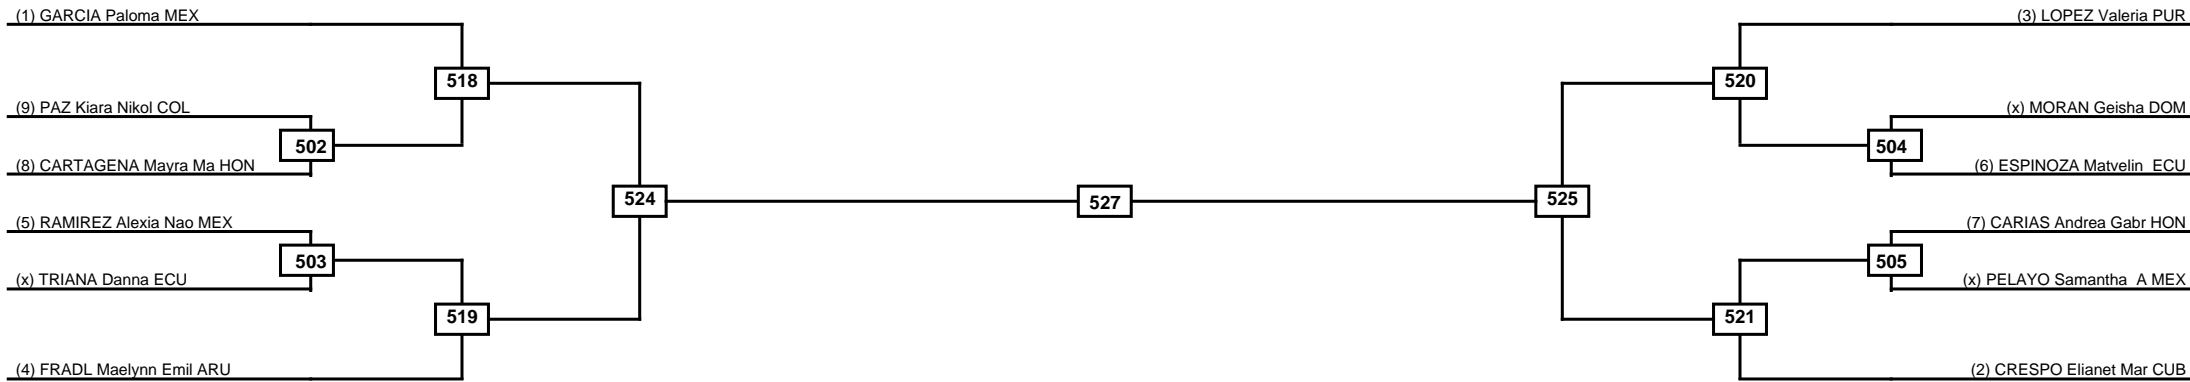

Round of 32 Round of 16 Quarterfinals Semifinals Final Semifinals Quarterfinals Round of 16 Round of 32

Classification
1
2
3
3

LEGEND RSC: Win by Referee stops contest WDR: Win by Withdrawal DQB: Win by Disqualification for Unsportsmanlike behavior
 (x)Seed PFT: Win by Final score DSQ: Win by Disqualification R: Round

Round of 64 Round of 32 Round of 16 Quarterfinals Semifinals Final Semifinals Quarterfinals Round of 16 Round of 32 Round of 64

LEGEND RSC: Win by Referee stops contest WDR: Win by Withdrawal DQB: Win by Disqualification for Unsportsmanlike behavior
 (x)Seed PFT: Win by Final score DSQ: Win by Disqualification R: Round

Round of 16	Quarterfinals	Semifinals	Final	Semifinals	Quarterfinals	Round of 16
-------------	---------------	------------	-------	------------	---------------	-------------

Classification
1
2
3
3

LEGEND	RSC: Win by Referee stops contest	WDR: Win by Withdrawal	DQB: Win by Disqualification for Unsportsmanlike behavior
(x)Seed	PFT: Win by Final score	DSQ: Win by Disqualification	R: Round