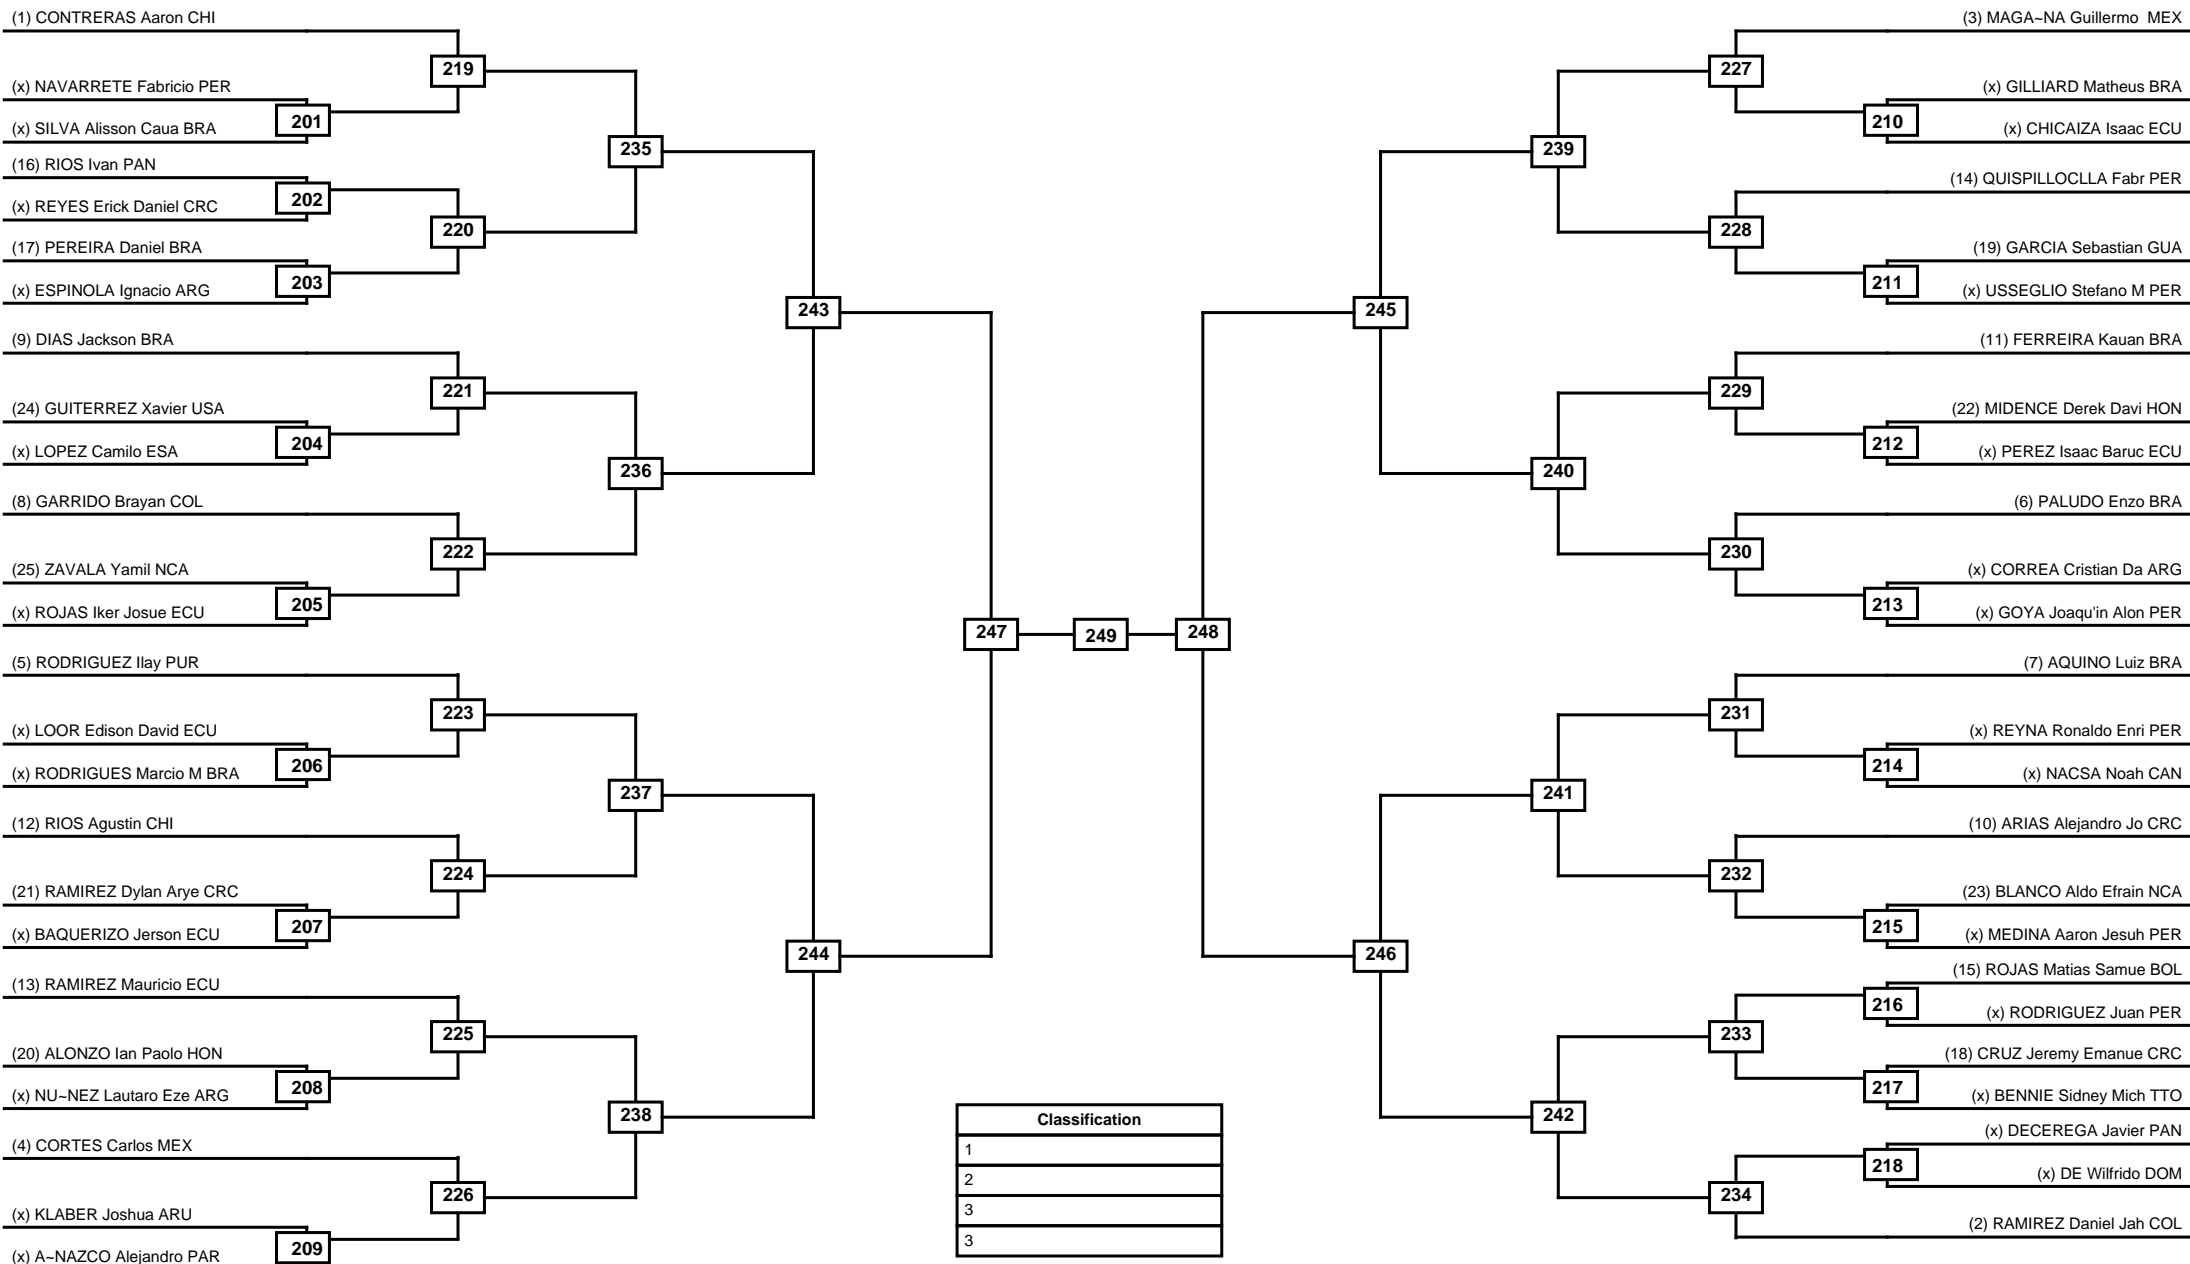

Round of 32
Round of 16
Quarterfinals
Semifinals
Final
Semifinals
Quarterfinals
Round of 16
Round of 32

Classification
1
2
3
3

LEGEND RSC: Win by Referee stops contest WDR: Win by Withdrawal DQB: Win by Disqualification for Unsportsmanlike behavior
 (x)Seed PFT: Win by Final score DSQ: Win by Disqualification R: Round

Round of 64 Round of 32 Round of 16 Quarterfinals Semifinals Final Semifinals Quarterfinals Round of 16 Round of 32 Round of 64

LEGEND RSC: Win by Referee stops contest WDR: Win by Withdrawal DQB: Win by Disqualification for Unsportsmanlike behavior
(x)Seed PFT: Win by Final score DSQ: Win by Disqualification R: Round

Round of 64 Round of 32 Round of 16 Quarterfinals Semifinals Final Semifinals Quarterfinals Round of 16 Round of 32 Round of 64

Classification
1
2
3
3

LEGEND RSC: Win by Referee stops contest WDR: Win by Withdrawal DQB: Win by Disqualification for Unsportsmanlike behavior
(x)Seed PFT: Win by Final score DSQ: Win by Disqualification R: Round

Round of 16	Quarterfinals	Semifinals	Final	Semifinals	Quarterfinals	Round of 16
-------------	---------------	------------	-------	------------	---------------	-------------

Classification
1
2
3
3

LEGEND	RSC: Win by Referee stops contest	WDR: Win by Withdrawal	DQB: Win by Disqualification for Unsportsmanlike behavior
	(x)Seed	PFT: Win by Final score	DSQ: Win by Disqualification
			R: Round