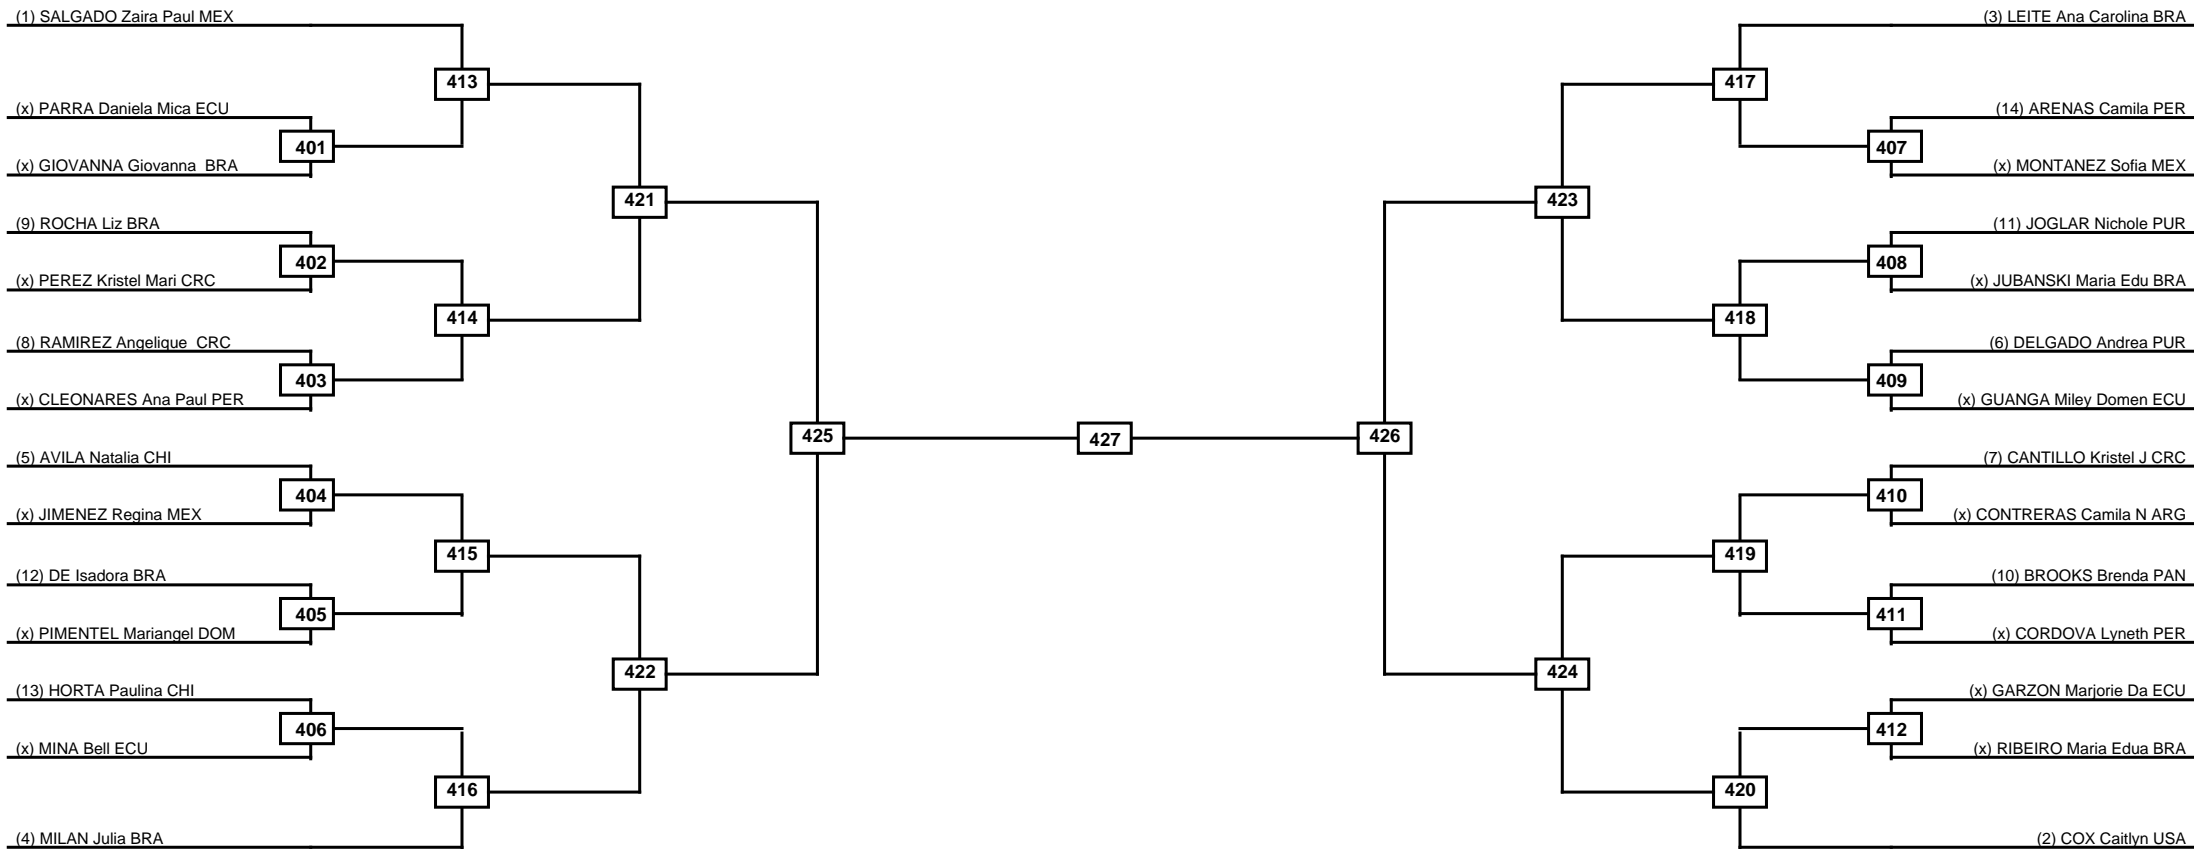

Round of 64 Round of 32 Round of 16 Quarterfinals Semifinals Final Semifinals Quarterfinals Round of 16 Round of 32 Round of 64

Classification
1
2
3
3

LEGEND RSC: Win by Referee stops contest WDR: Win by Withdrawal DQB: Win by Disqualification for Unsportsmanlike behavior
(x)Seed PFT: Win by Final score DSQ: Win by Disqualification R: Round

Round of 16	Quarterfinals	Semifinals	Final	Semifinals	Quarterfinals	Round of 16
-------------	---------------	------------	-------	------------	---------------	-------------

Classification
1
2
3
3

LEGEND	RSC: Win by Referee stops contest	WDR: Win by Withdrawal	DQB: Win by Disqualification for Unsportsmanlike behavior
	(x)Seed	PFT: Win by Final score	DSQ: Win by Disqualification
			R: Round

Round of 32 Round of 16 Quarterfinals Semifinals Final Semifinals Quarterfinals Round of 16 Round of 32

Classification
1
2
3
3

LEGEND RSC: Win by Referee stops contest WDR: Win by Withdrawal DQB: Win by Disqualification for Unsportsmanlike behavior
 (x)Seed PFT: Win by Final score DSQ: Win by Disqualification R: Round