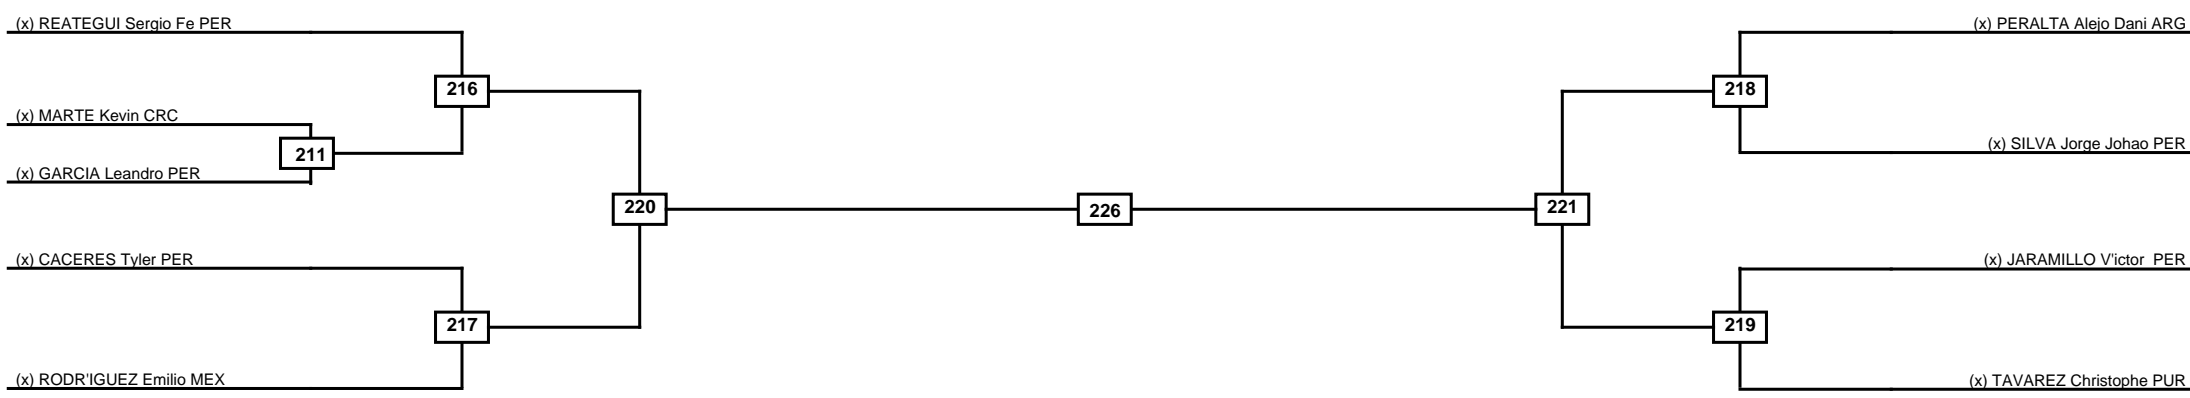

Classification
1
2
3
3

LEGEND	RSC: Win by Referee stops contest	WDR: Win by Withdrawal	DQB: Win by Disqualification for Unsportsmanlike behavior
	PFT: Win by Final score	DSQ: Win by Disqualification	R: Round