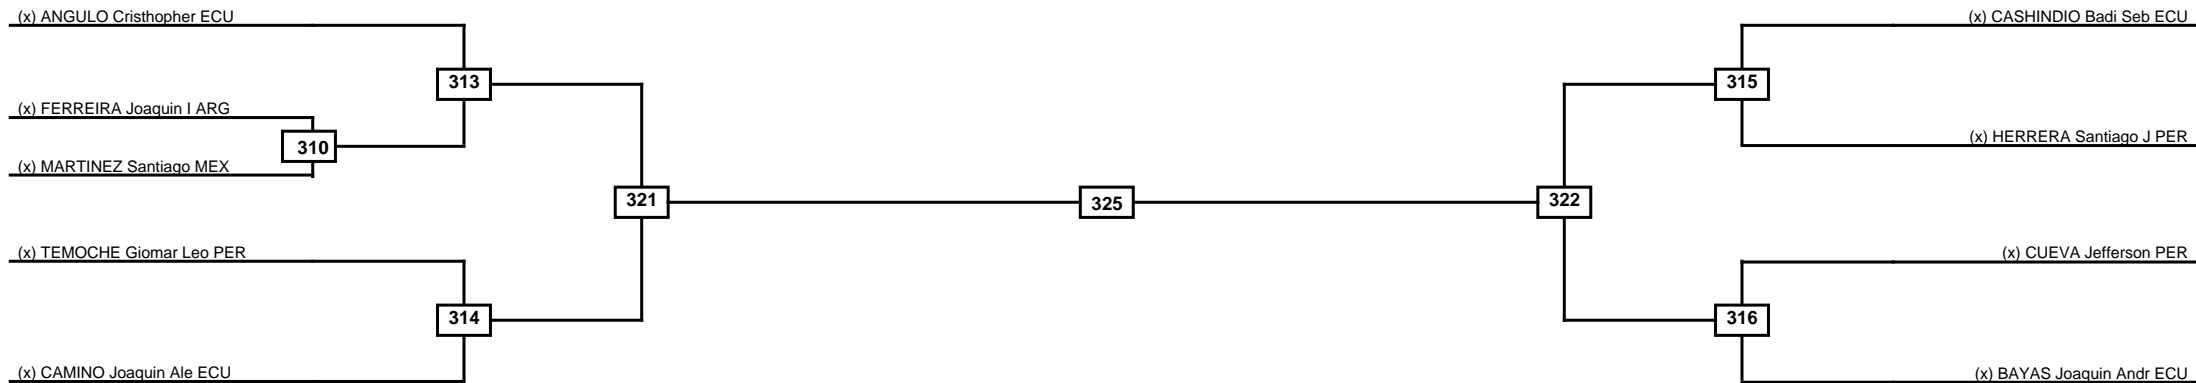

Round of 16   Quarterfinals   Semifinals   Final   Semifinals   Quarterfinals   Round of 16

Classification
1
2
3
3

LEGEND RSC: Win by Referee stops contest   WDR: Win by Withdrawal   DQB: Win by Disqualification for Unsportsmanlike behavior
(x)Seed   PFT: Win by Final score   DSQ: Win by Disqualification   R: Round