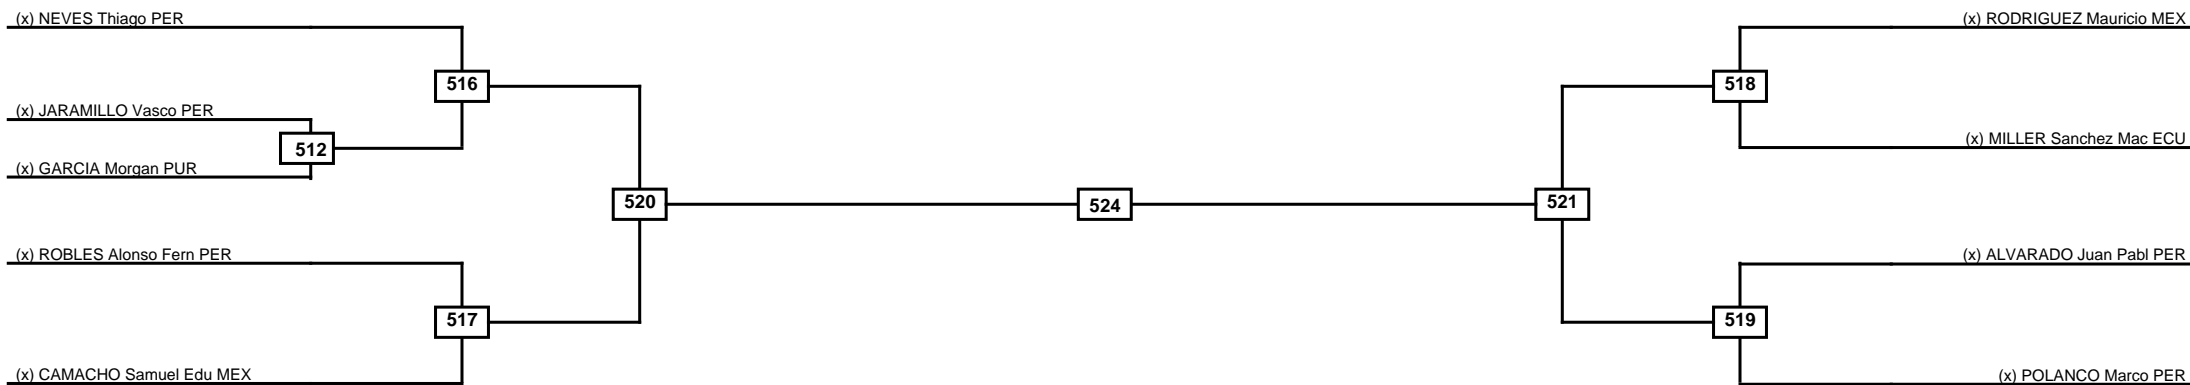

Round of 16	Quarterfinals	Semifinals	Final	Semifinals	Quarterfinals	Round of 16

Classification
1
2
3
3

LEGEND	RSC: Win by Referee stops contest	WDR: Win by Withdrawal	DQB: Win by Disqualification for Unsportsmanlike behavior
(x)Seed	PFT: Win by Final score	DSQ: Win by Disqualification	R: Round