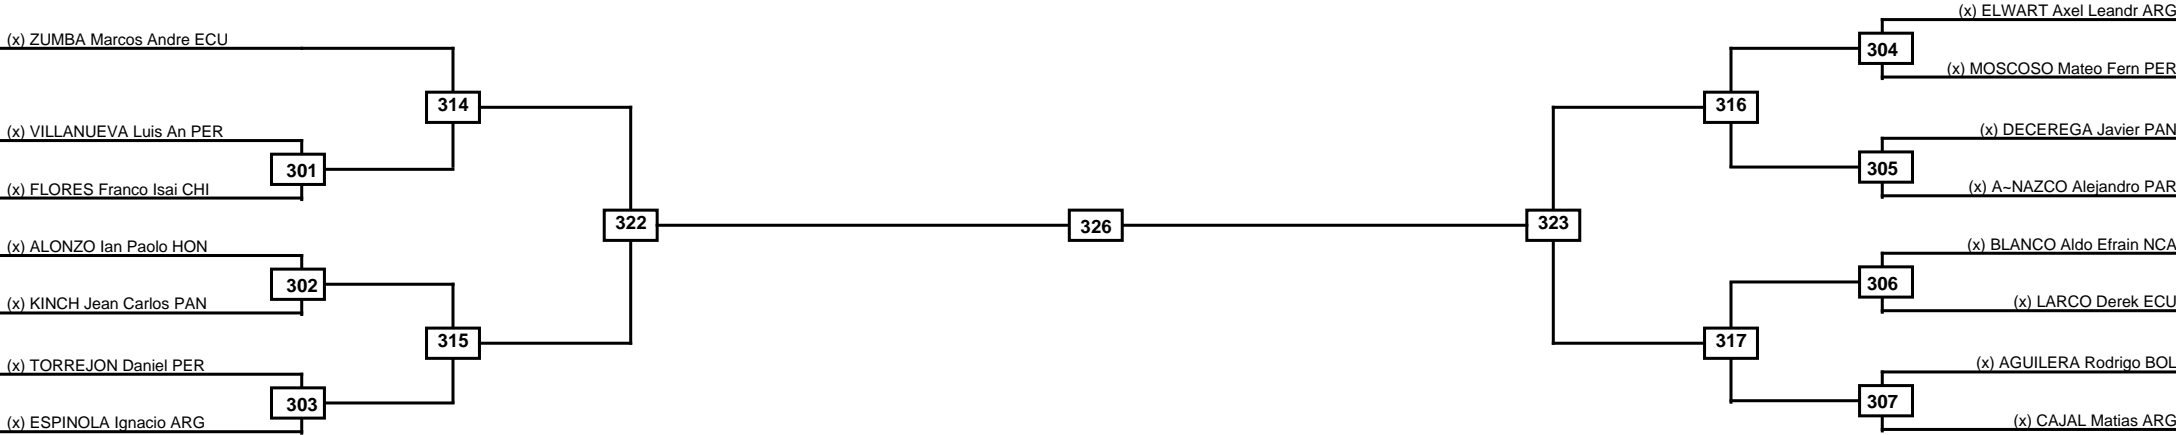

Round of 16	Quarterfinals	Semifinals	Final	Semifinals	Quarterfinals	Round of 16

Classification
1
2
3
3

LEGEND	RSC: Win by Referee stops contest	WDR: Win by Withdrawal	DQB: Win by Disqualification for Unsportsmanlike behavior
	PFT: Win by Final score	DSQ: Win by Disqualification	R: Round