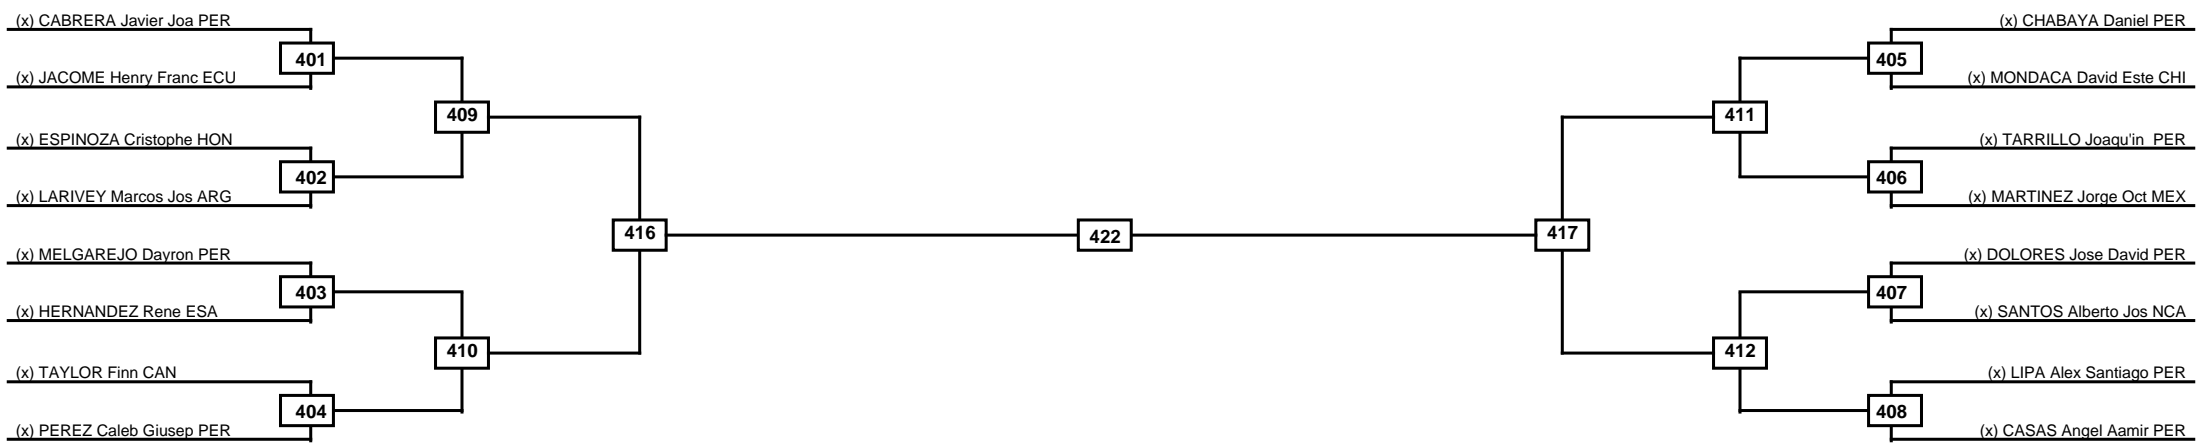

Round of 16	Quarterfinals	Semifinals	Final	Semifinals	Quarterfinals	Round of 16
-------------	---------------	------------	-------	------------	---------------	-------------

Classification
1
2
3
3

LEGEND	RSC: Win by Referee stops contest	WDR: Win by Withdrawal	DQB: Win by Disqualification for Unsportsmanlike behavior
(x)Seed	PFT: Win by Final score	DSQ: Win by Disqualification	R: Round