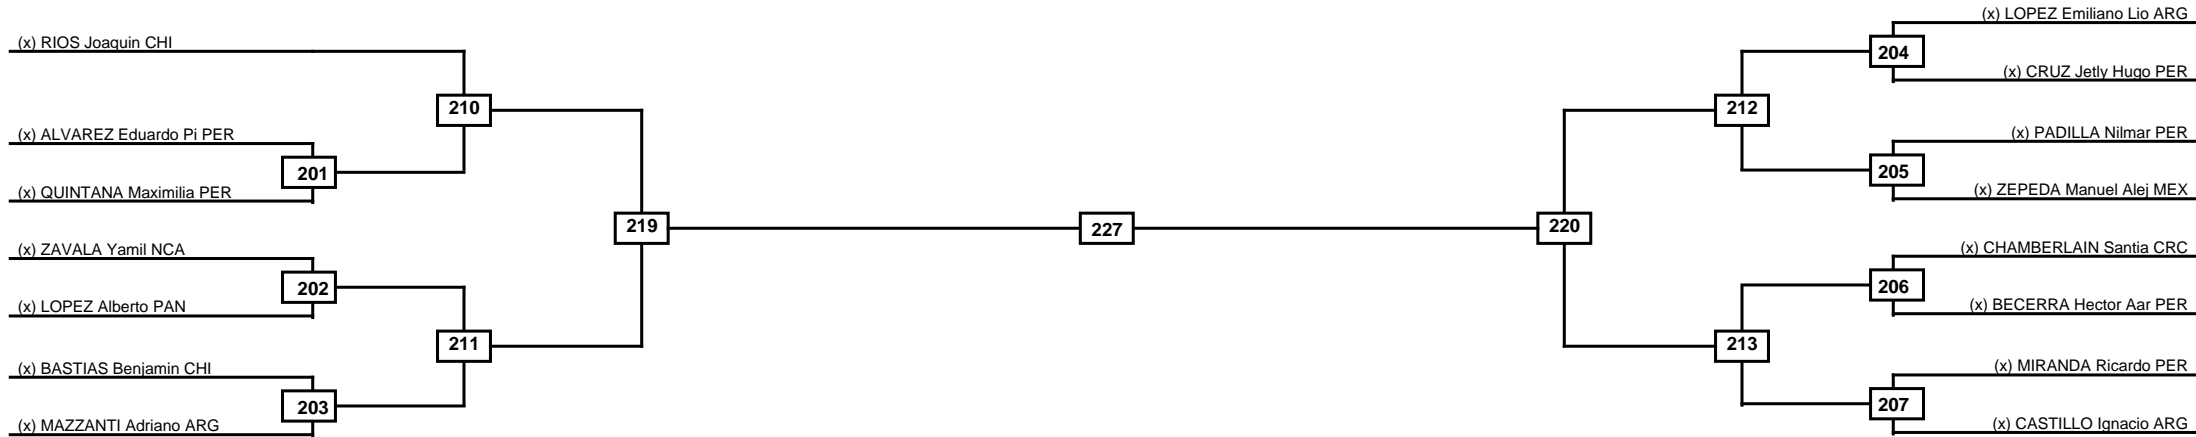

Round of 16   Quarterfinals   Semifinals   Final   Semifinals   Quarterfinals   Round of 16

Classification
1
2
3
3

LEGEND   RSC: Win by Referee stops contest   WDR: Win by Withdrawal   DQB: Win by Disqualification for Unsportsmanlike behavior
(x)Seed   PFT: Win by Final score   DSQ: Win by Disqualification   R: Round