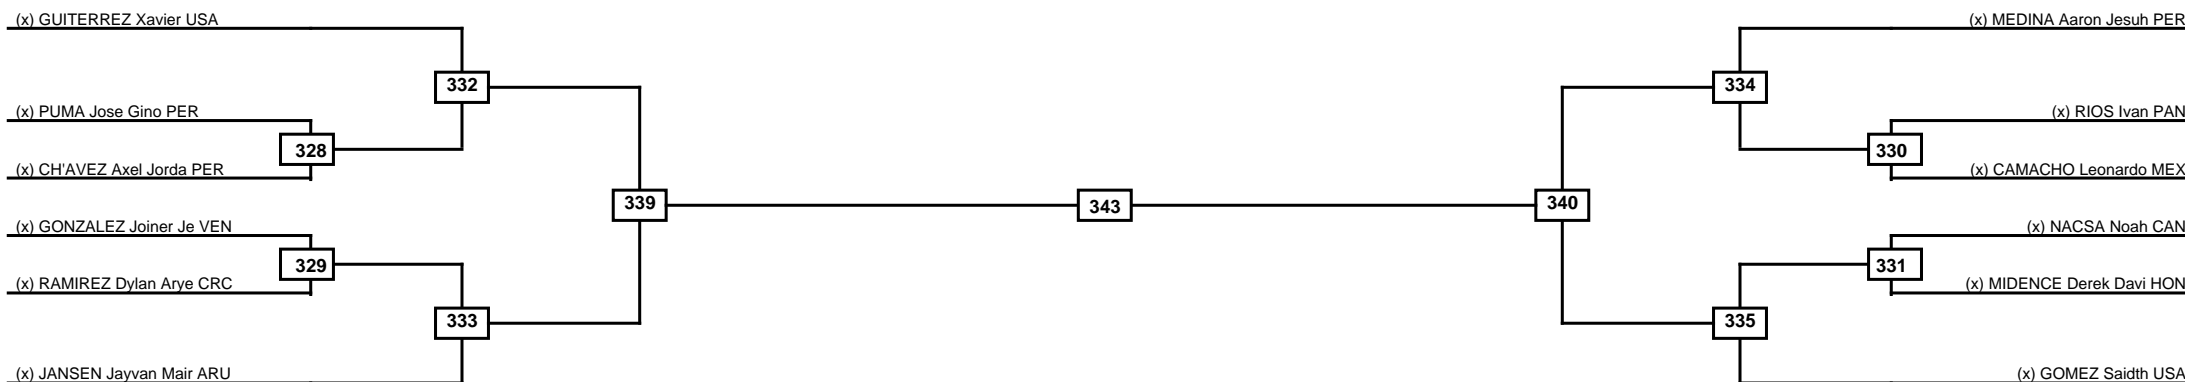

Round of 16   Quarterfinals   Semifinals   Final   Semifinals   Quarterfinals   Round of 16

Classification
1
2
3
3

LEGEND   RSC: Win by Referee stops contest   WDR: Win by Withdrawal   DQB: Win by Disqualification for Unsportsmanlike behavior
(x)Seed   PFT: Win by Final score   DSQ: Win by Disqualification   R: Round