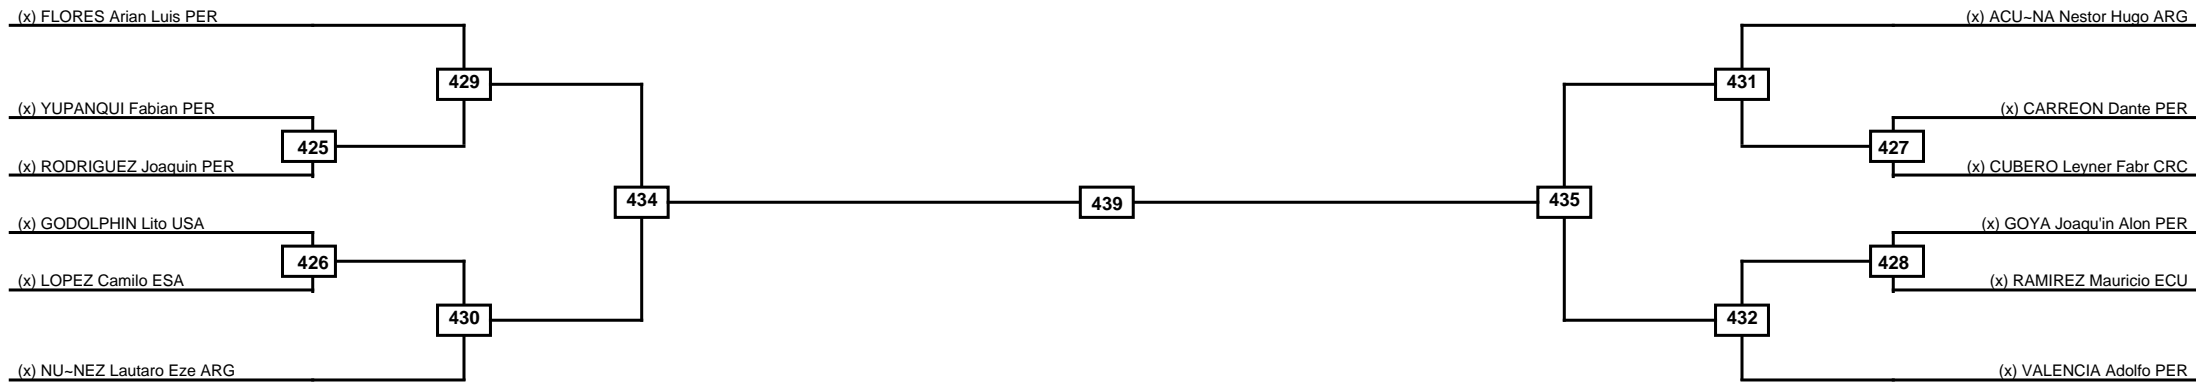

Round of 16   Quarterfinals   Semifinals   Final   Semifinals   Quarterfinals   Round of 16

Classification
1
2
3
3

LEGEND	RSC: Win by Referee stops contest	WDR: Win by Withdrawal	DQB: Win by Disqualification for Unsportsmanlike behavior
(x)Seed	PFT: Win by Final score	DSQ: Win by Disqualification	R: Round