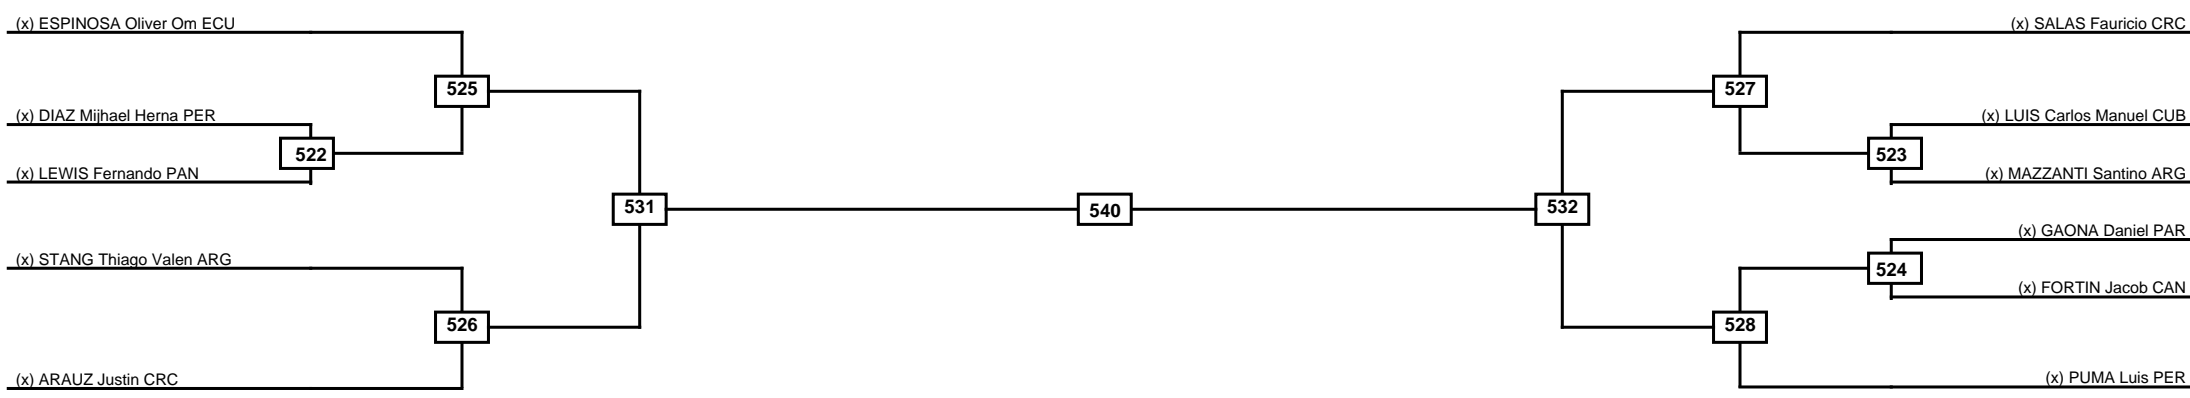

Round of 16	Quarterfinals	Semifinals	Final	Semifinals	Quarterfinals	Round of 16

Classification
1
2
3
3

LEGEND	RSC: Win by Referee stops contest	WDR: Win by Withdrawal	DQB: Win by Disqualification for Unsportsmanlike behavior
(x)Seed	PFT: Win by Final score	DSQ: Win by Disqualification	R: Round