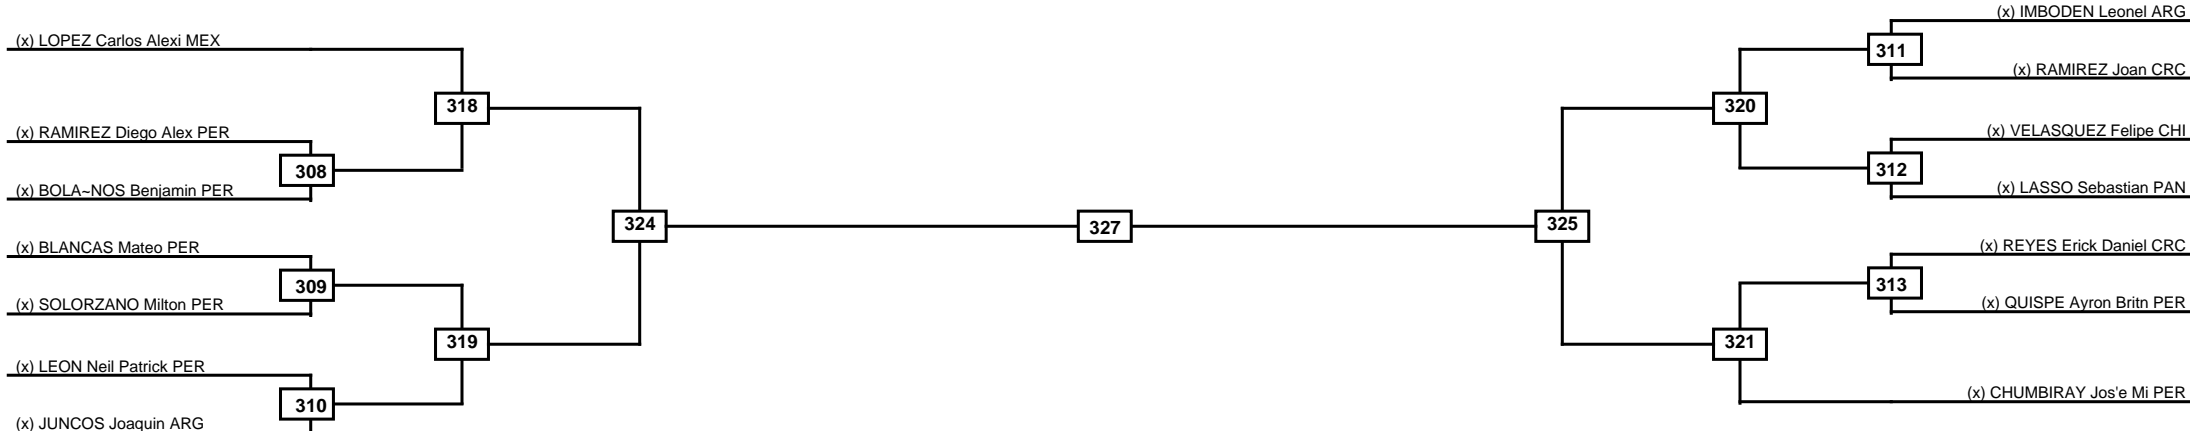

Round of 16   Quarterfinals   Semifinals   Final   Semifinals   Quarterfinals   Round of 16

Classification
1
2
3
3

LEGEND   RSC: Win by Referee stops contest   WDR: Win by Withdrawal   DQB: Win by Disqualification for Unsportsmanlike behavior
(x)Seed   PFT: Win by Final score   DSQ: Win by Disqualification   R: Round