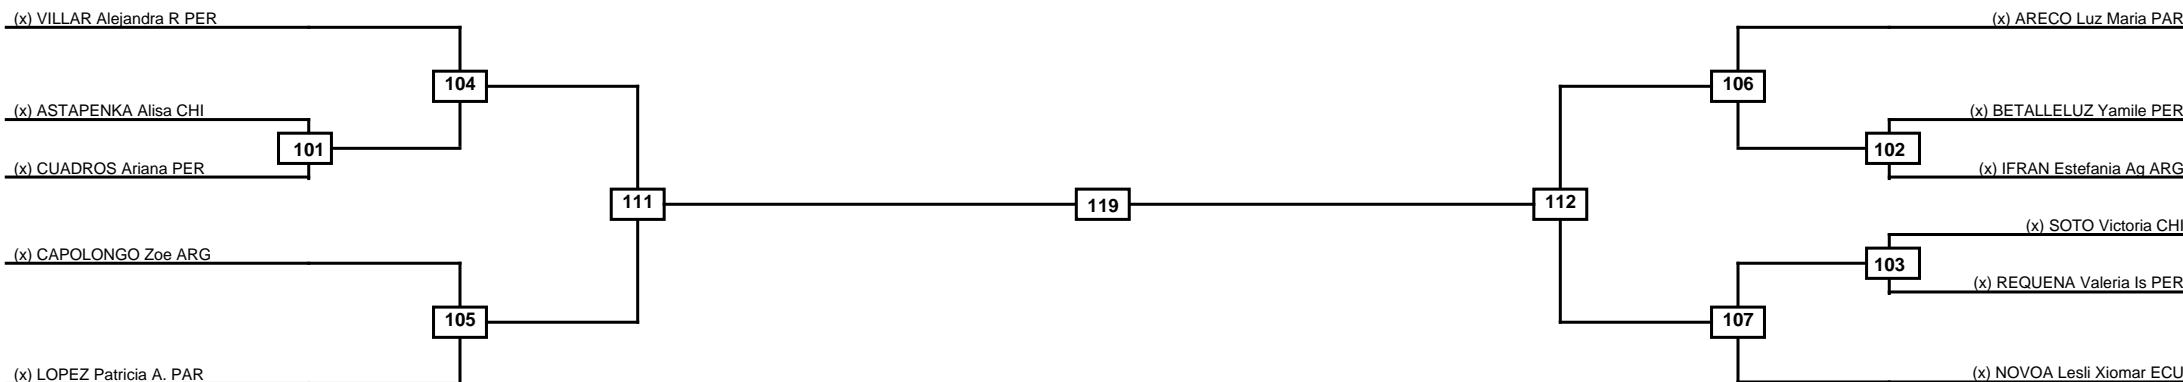

Round of 16 Quarterfinals Semifinals Final Semifinals Quarterfinals Round of 16

Classification
1
2
3
3

LEGEND RSC: Win by Referee stops contest WDR: Win by Withdrawal DQB: Win by Disqualification for Unsportsmanlike behavior
(x)Seed PFT: Win by Final score DSQ: Win by Disqualification R: Round