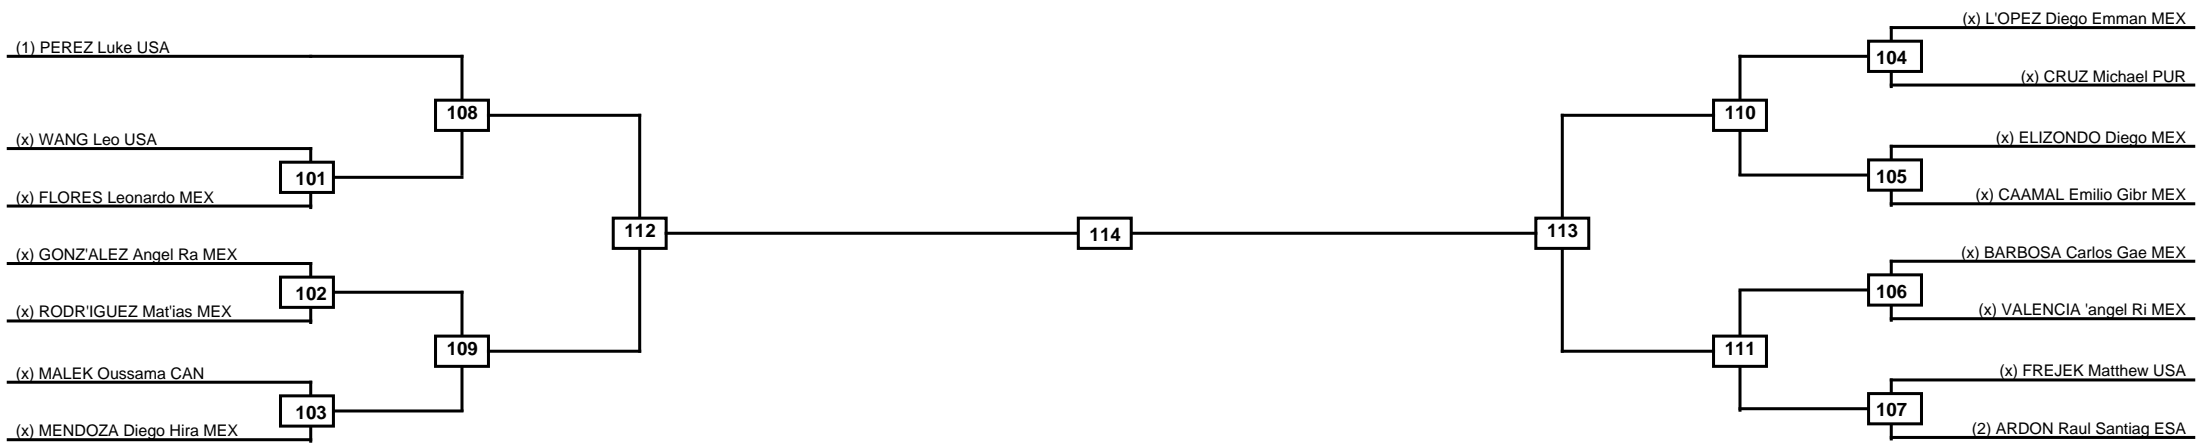

Round of 16	Quarterfinals	Semifinals	Final	Semifinals	Quarterfinals	Round of 16
-------------	---------------	------------	-------	------------	---------------	-------------

Classification
1
2
3
3

LEGEND	RSC: Win by Referee stops contest	WDR: Win by Withdrawal	DQB: Win by Disqualification for Unsportsmanlike behavior
	(x)Seed	PFT: Win by Final score	DSQ: Win by Disqualification
			R: Round