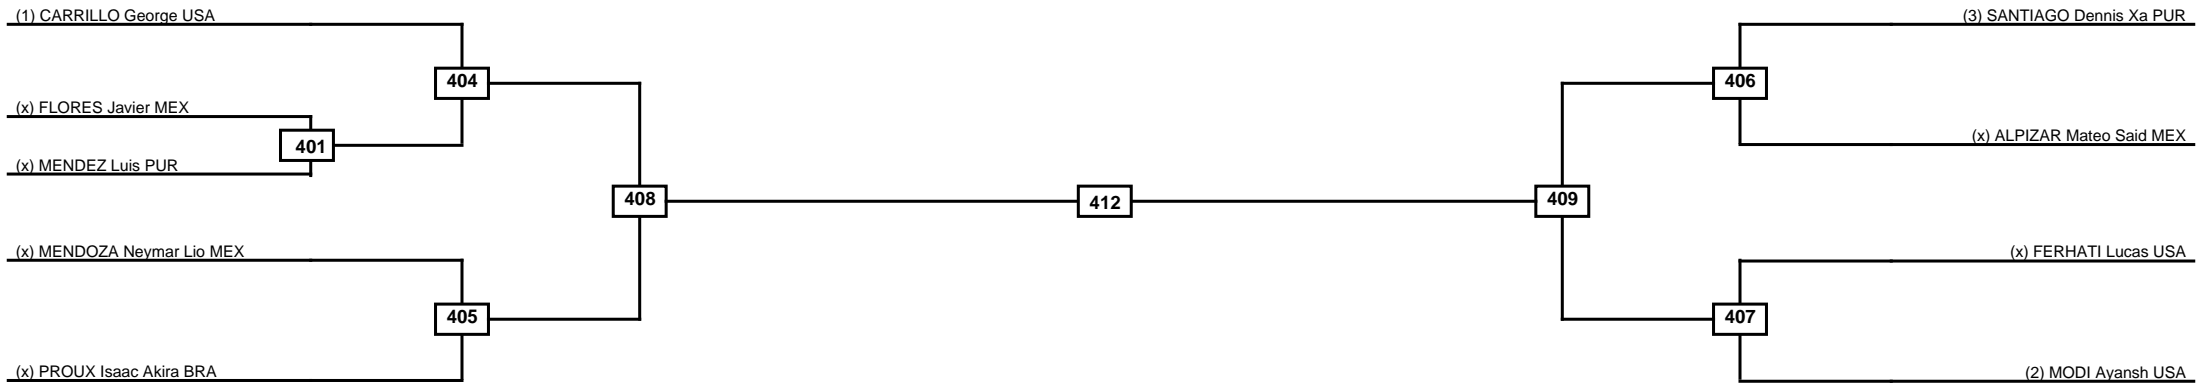

Round of 16	Quarterfinals	Semifinals	Final	Semifinals	Quarterfinals	Round of 16

Classification
1
2
3
3

LEGEND	RSC: Win by Referee stops contest	WDR: Win by Withdrawal	DQB: Win by Disqualification for Unsportsmanlike behavior
(x)Seed	PFT: Win by Final score	DSQ: Win by Disqualification	R: Round