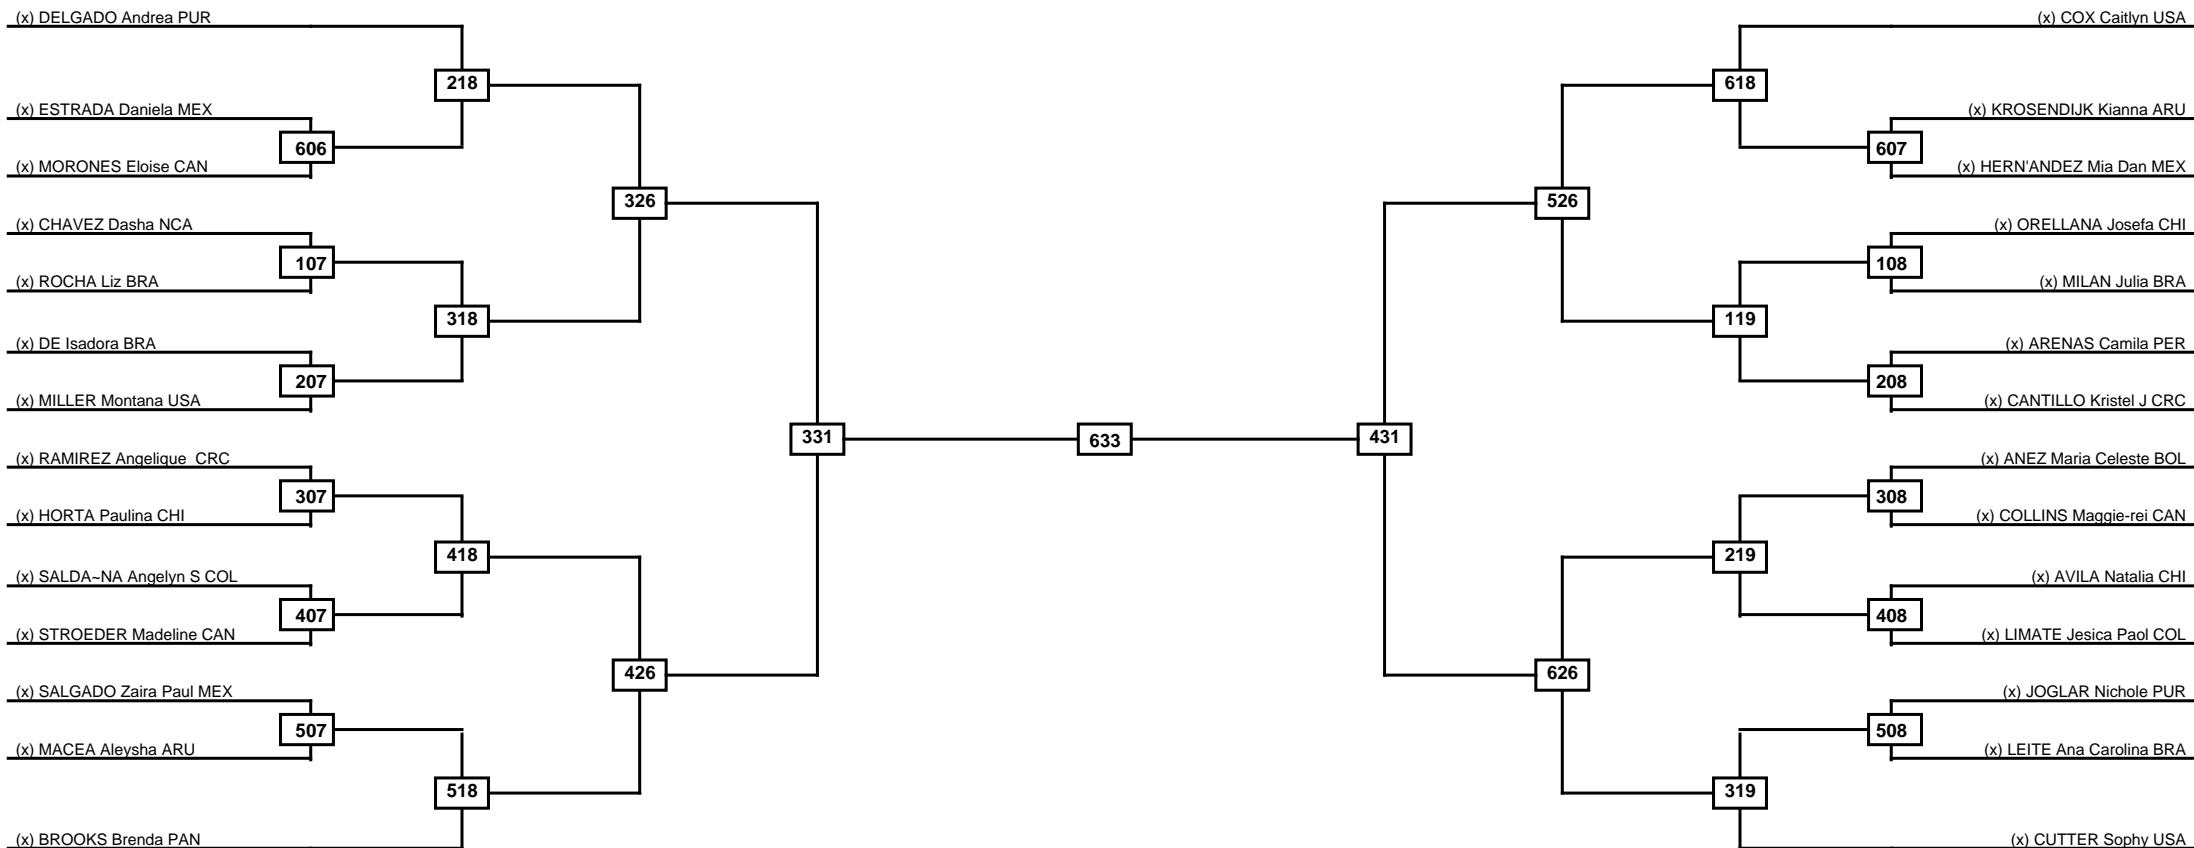

| | | | | | | |
|-------------|---------------|------------|-------|------------|---------------|-------------|
| Round of 16 | Quarterfinals | Semifinals | Final | Semifinals | Quarterfinals | Round of 16 |
|-------------|---------------|------------|-------|------------|---------------|-------------|

| Classification |
|----------------|
| |
| |
| |
| |

| | | | |
|---------|-----------------------------------|------------------------------|---|
| LEGEND | RSC: Win by Referee stops contest | WDR: Win by Withdrawal | DQB: Win by Disqualification for Unsportsmanlike behavior |
| (x)Seed | PFT: Win by Final score | DSQ: Win by Disqualification | R: Round |

Round of 32 Round of 16 Quarterfinals Semifinals Final Semifinals Quarterfinals Round of 16 Round of 32

| Classification |
|----------------|
| |
| |
| |
| |

LEGEND RSC: Win by Referee stops contest WDR: Win by Withdrawal DQB: Win by Disqualification for Unsportsmanlike behavior
 (x)Seed PFT: Win by Final score DSQ: Win by Disqualification R: Round