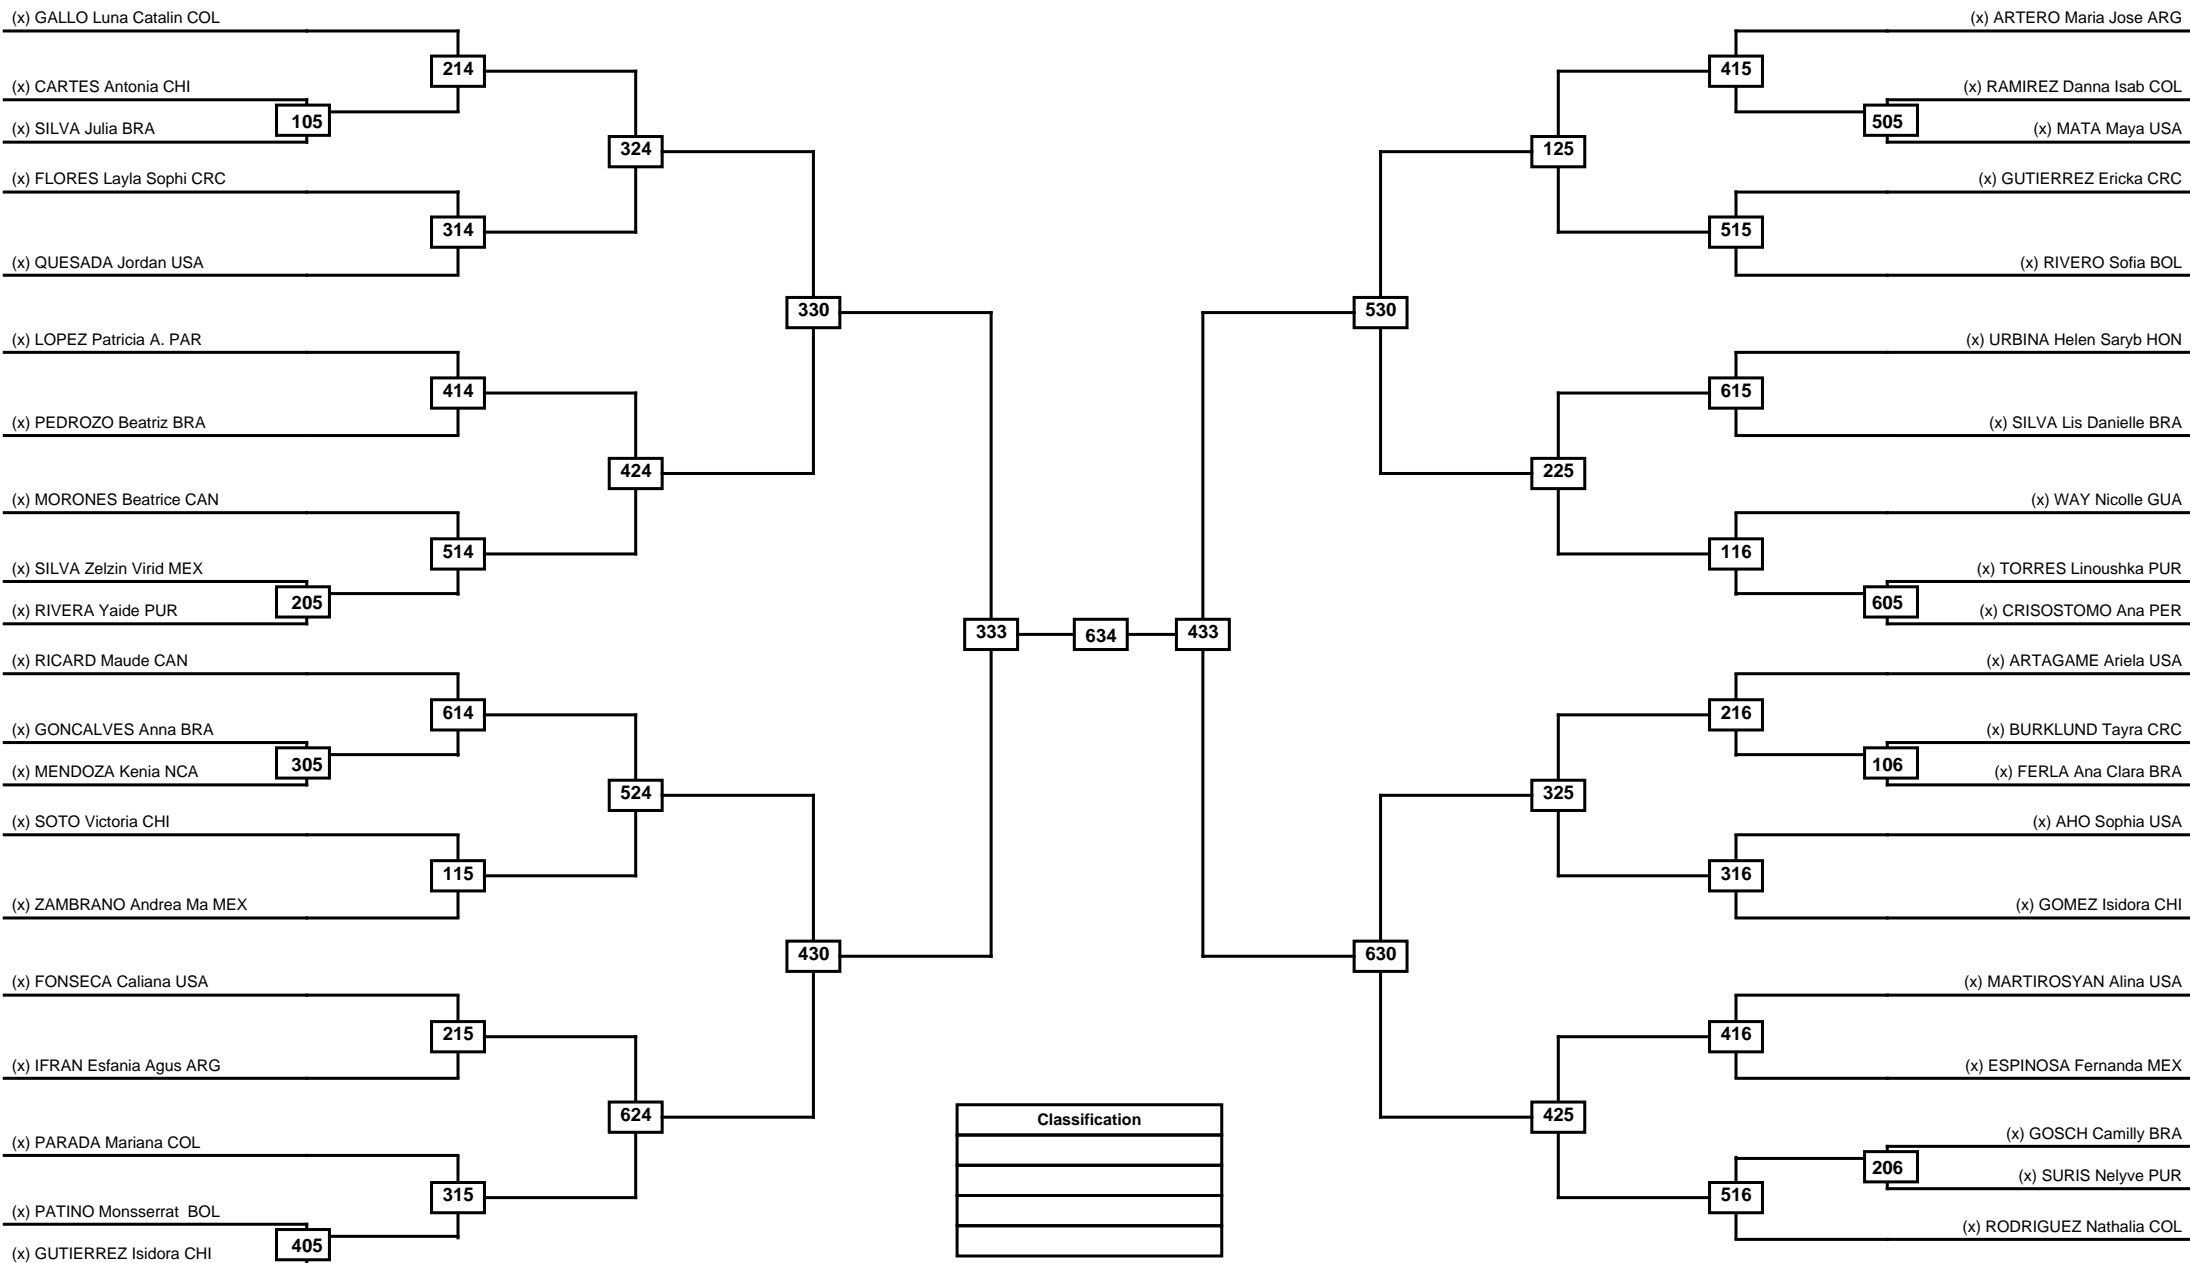

| | | | | | | |
|-------------|---------------|------------|-------|------------|---------------|-------------|
| Round of 16 | Quarterfinals | Semifinals | Final | Semifinals | Quarterfinals | Round of 16 |
|-------------|---------------|------------|-------|------------|---------------|-------------|

Round of 32 Round of 16 Quarterfinals Semifinals Final Semifinals Quarterfinals Round of 16 Round of 32

| Classification |
|----------------|
| |
| |
| |
| |

LEGEND RSC: Win by Referee stops contest WDR: Win by Withdrawal DQB: Win by Disqualification for Unsportsmanlike behavior
 (x)Seed PFT: Win by Final score DSQ: Win by Disqualification R: Round

Round of 64 Round of 32 Round of 16 Quarterfinals Semifinals Final Semifinals Quarterfinals Round of 16 Round of 32 Round of 64

LEGEND RSC: Win by Referee stops contest WDR: Win by Withdrawal DQB: Win by Disqualification for Unsportsmanlike behavior
 (x)Seed PFT: Win by Final score DSQ: Win by Disqualification R: Round