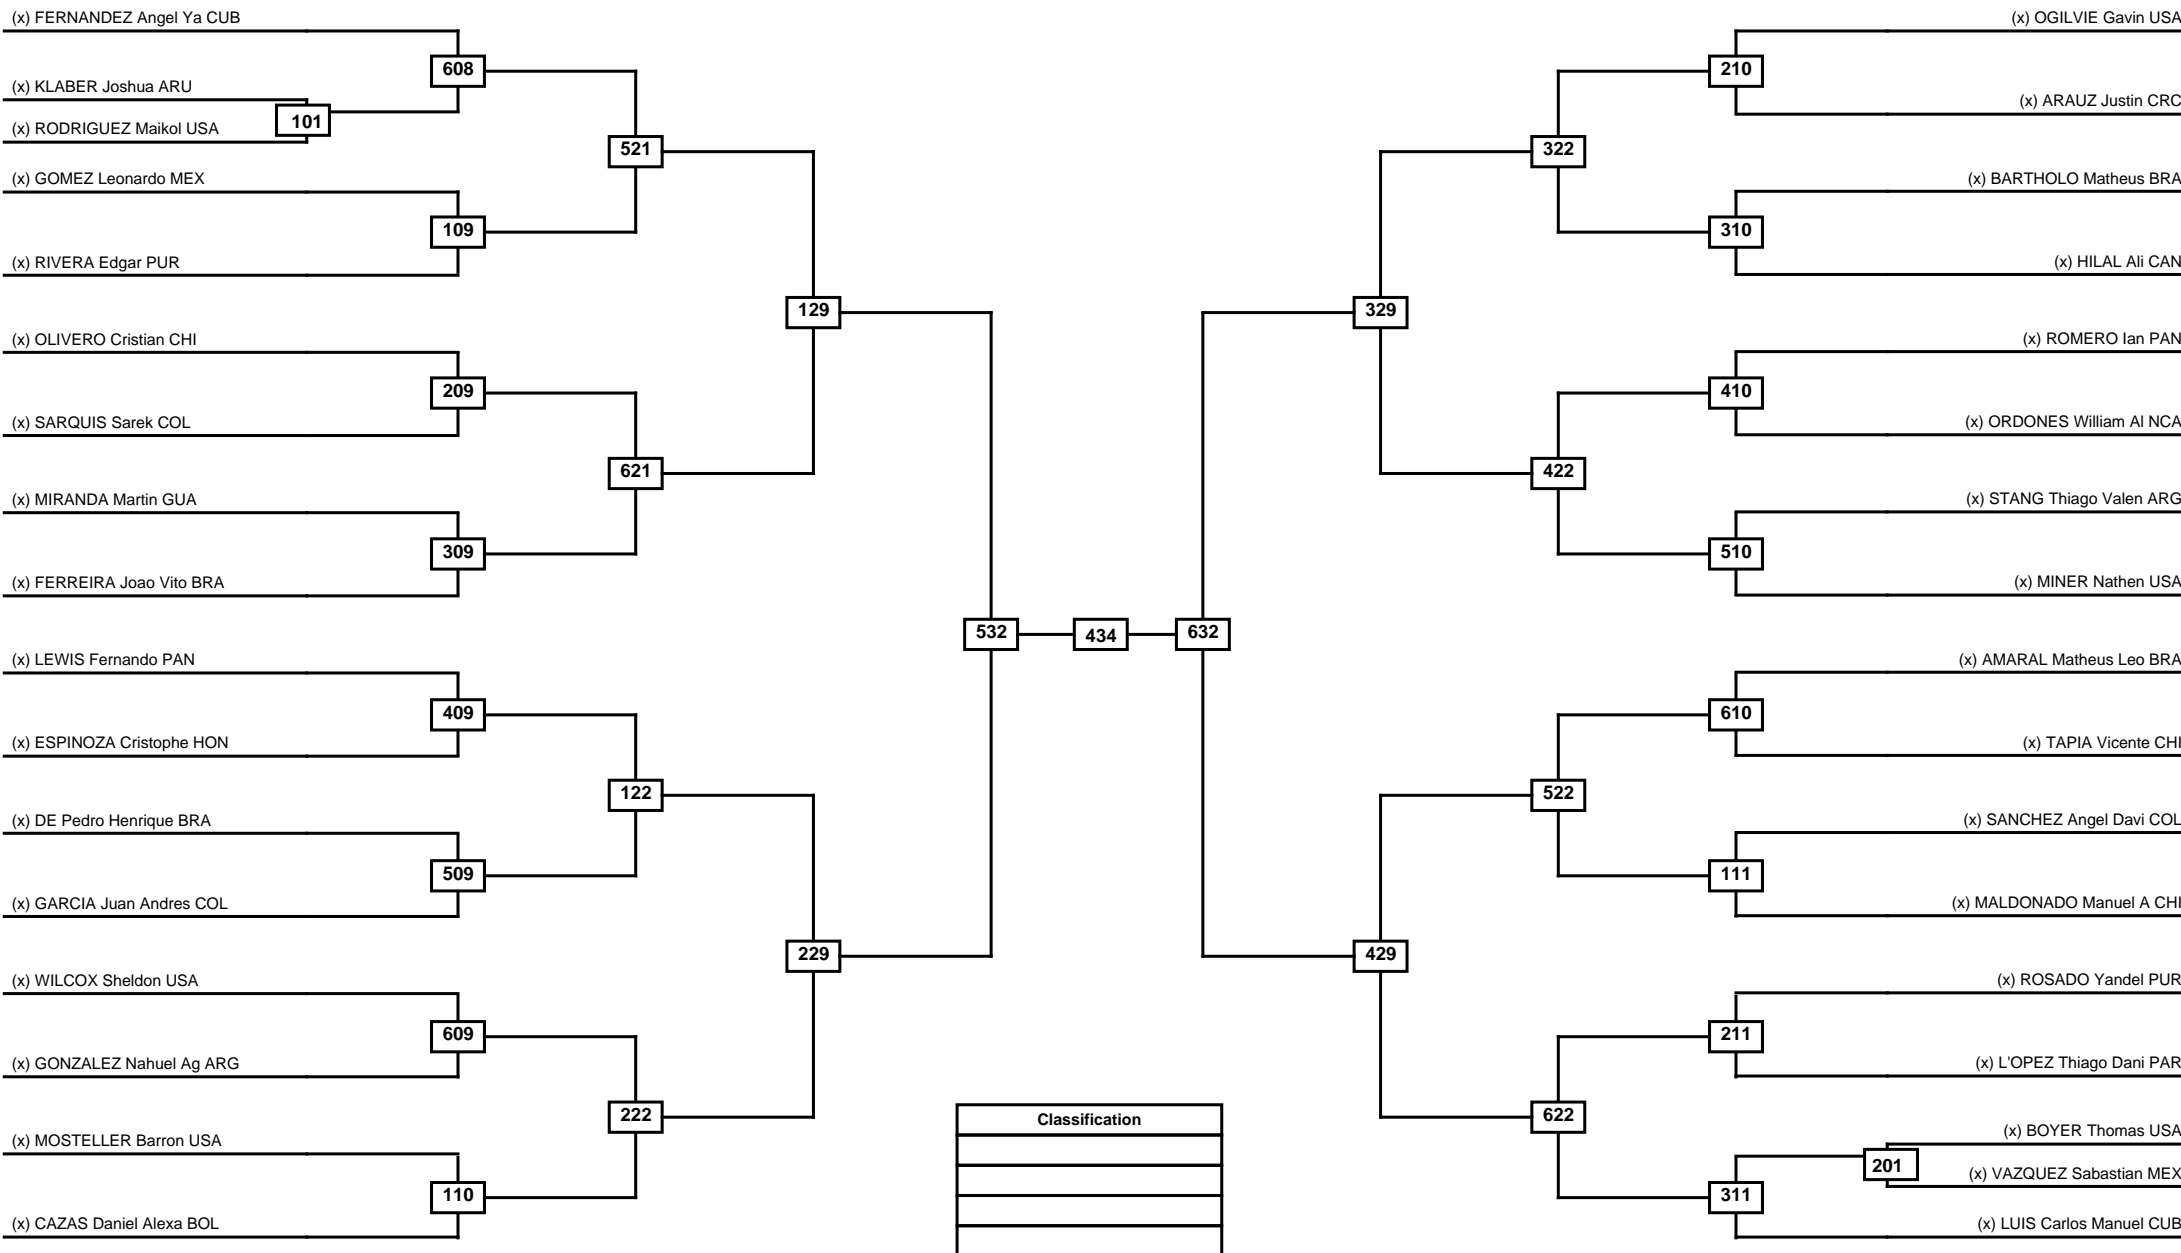

| | | | | | | |
|-------------|---------------|------------|-------|------------|---------------|-------------|
| Round of 16 | Quarterfinals | Semifinals | Final | Semifinals | Quarterfinals | Round of 16 |
|-------------|---------------|------------|-------|------------|---------------|-------------|

Round of 64 Round of 32 Round of 16 Quarterfinals Semifinals Final Semifinals Quarterfinals Round of 16 Round of 32 Round of 64

LEGEND RSC: Win by Referee stops contest WDR: Win by Withdrawal DQB: Win by Disqualification for Unsportsmanlike behavior
 (x)Seed PFT: Win by Final score DSQ: Win by Disqualification R: Round