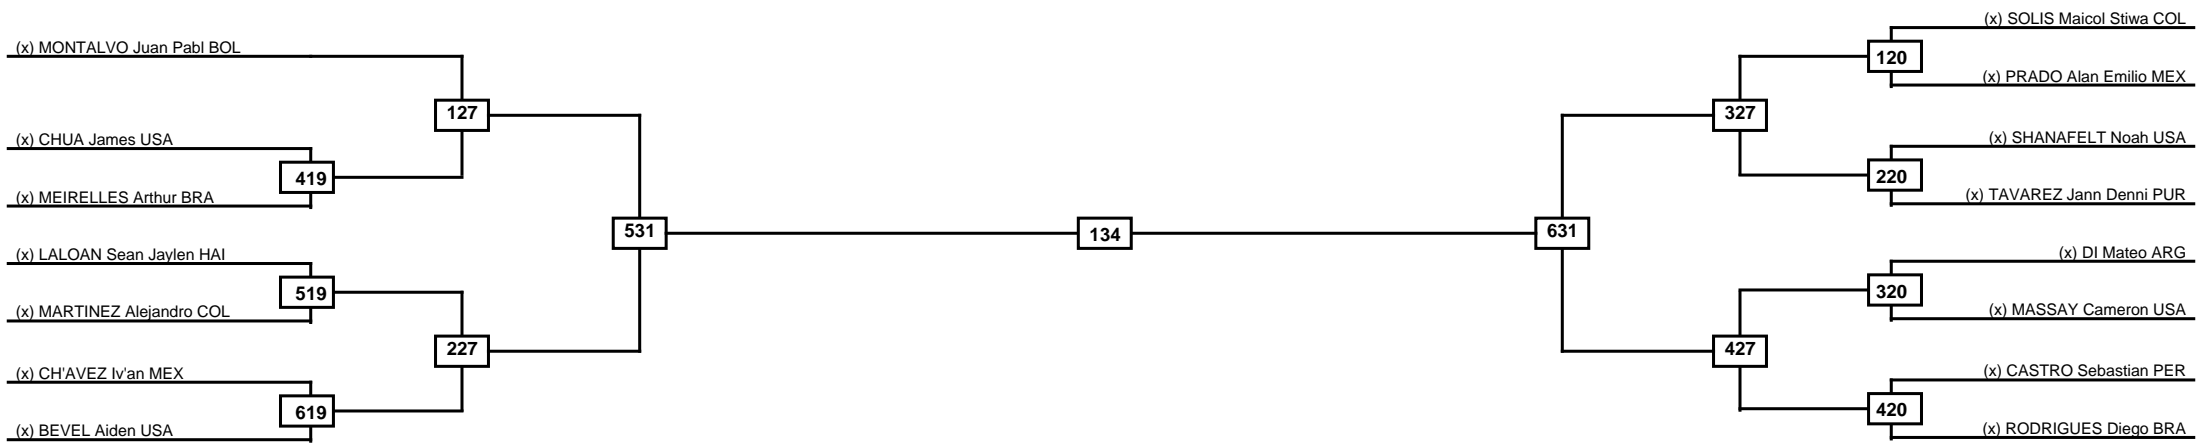

| | | | | | | |
|-------------|---------------|------------|-------|------------|---------------|-------------|
| Round of 16 | Quarterfinals | Semifinals | Final | Semifinals | Quarterfinals | Round of 16 |
|-------------|---------------|------------|-------|------------|---------------|-------------|

| Classification |
|----------------|
| |
| |
| |
| |

| | | | |
|---------|-----------------------------------|------------------------------|---|
| LEGEND | RSC: Win by Referee stops contest | WDR: Win by Withdrawal | DQB: Win by Disqualification for Unsportsmanlike behavior |
| (x)Seed | PFT: Win by Final score | DSQ: Win by Disqualification | R: Round |

Round of 64 Round of 32 Round of 16 Quarterfinals Semifinals Final Semifinals Quarterfinals Round of 16 Round of 32 Round of 64

LEGEND RSC: Win by Referee stops contest WDR: Win by Withdrawal DQB: Win by Disqualification for Unsportsmanlike behavior
 (x)Seed PFT: Win by Final score DSQ: Win by Disqualification R: Round