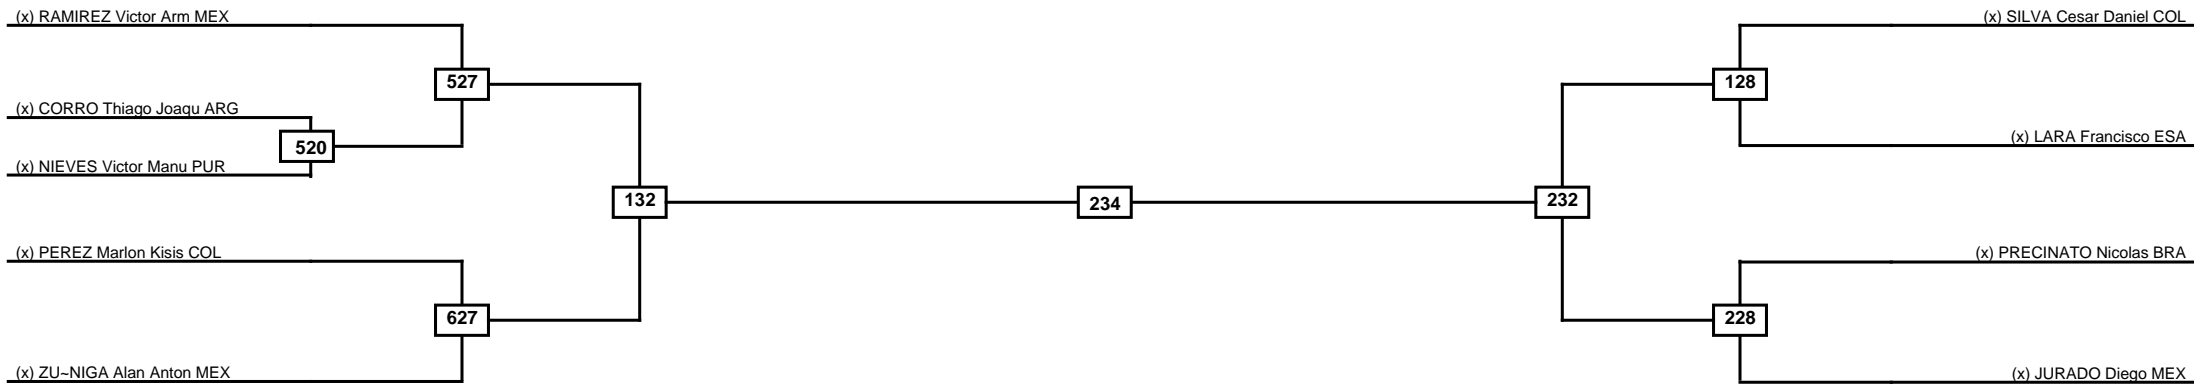

Round of 16	Quarterfinals	Semifinals	Final	Semifinals	Quarterfinals	Round of 16

Classification

LEGEND	RSC: Win by Referee stops contest	WDR: Win by Withdrawal	DQB: Win by Disqualification for Unsportsmanlike behavior
(x)Seed	PFT: Win by Final score	DSQ: Win by Disqualification	R: Round