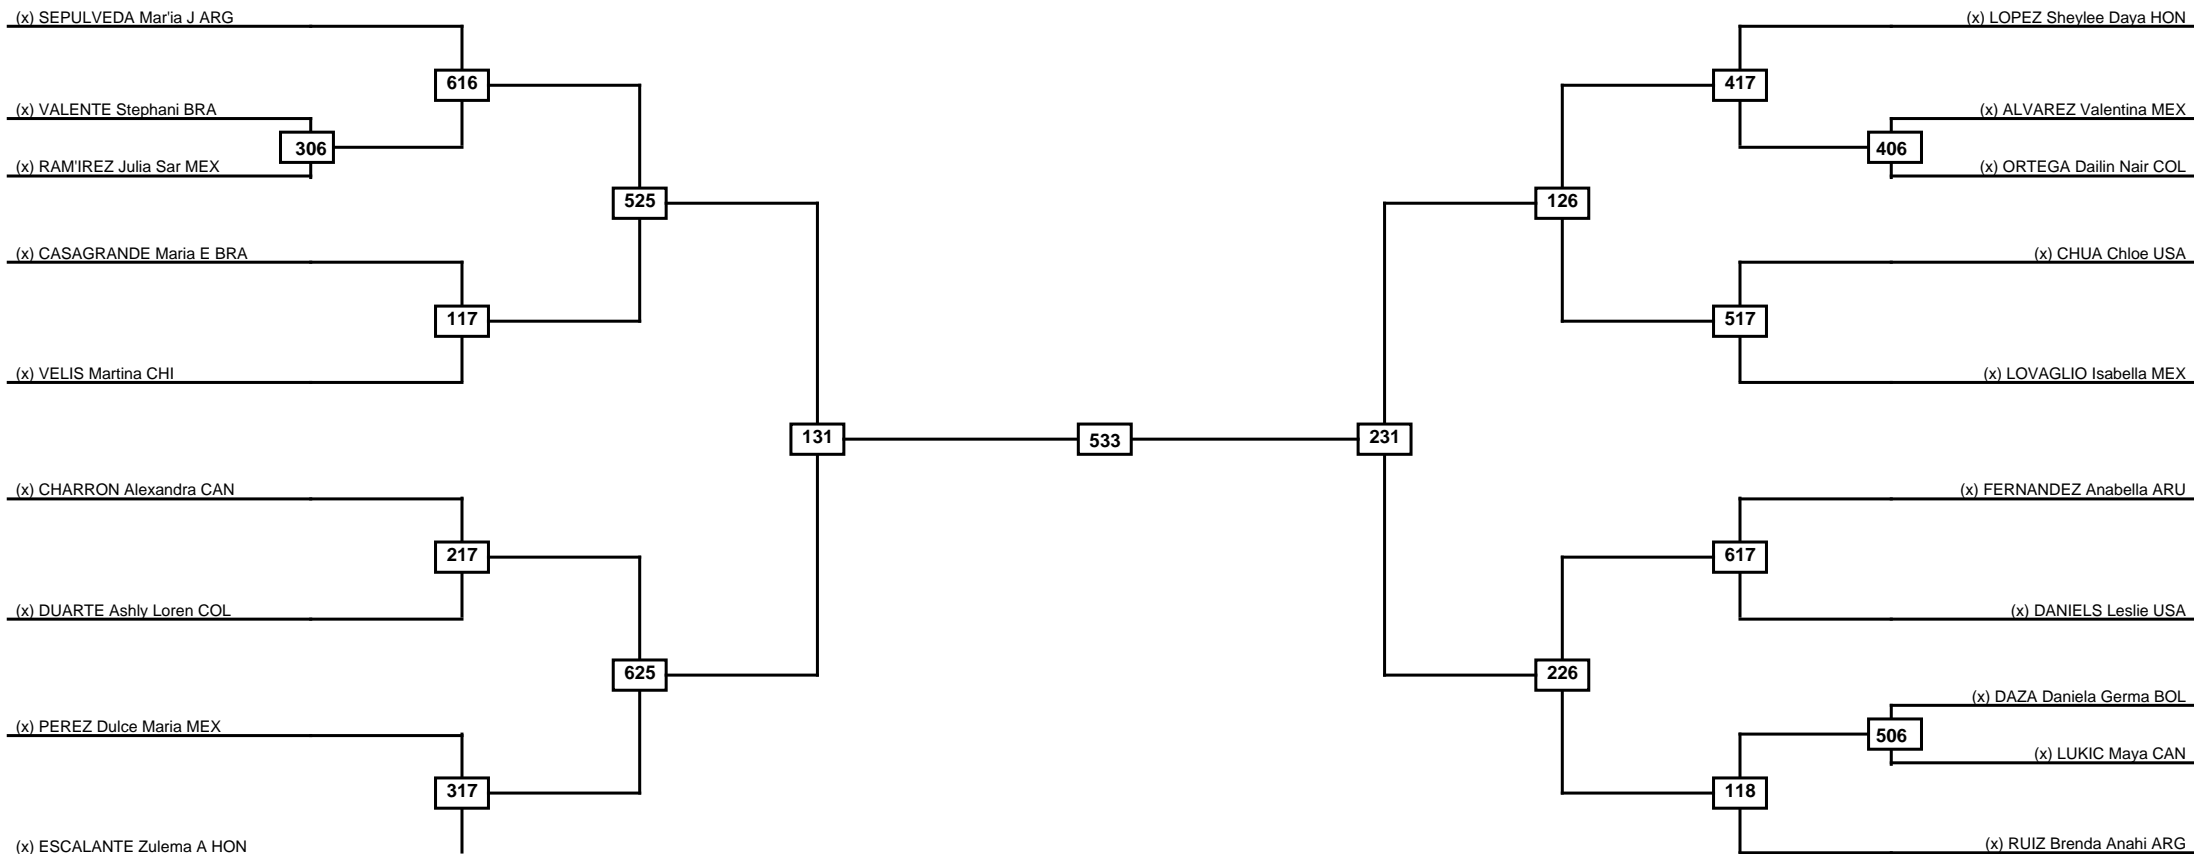

Round of 64 Round of 32 Round of 16 Quarterfinals Semifinals Final Semifinals Quarterfinals Round of 16 Round of 32 Round of 64

LEGEND RSC: Win by Referee stops contest WDR: Win by Withdrawal DQB: Win by Disqualification for Unsportsmanlike behavior
 (x)Seed PFT: Win by Final score DSQ: Win by Disqualification R: Round

| | | | | | | |
|-------------|---------------|------------|-------|------------|---------------|-------------|
| Round of 16 | Quarterfinals | Semifinals | Final | Semifinals | Quarterfinals | Round of 16 |
|-------------|---------------|------------|-------|------------|---------------|-------------|

Round of 32 Round of 16 Quarterfinals Semifinals Final Semifinals Quarterfinals Round of 16 Round of 32

| Classification |
|----------------|
| |
| |
| |
| |

LEGEND RSC: Win by Referee stops contest WDR: Win by Withdrawal DQB: Win by Disqualification for Unsportsmanlike behavior
 (x)Seed PFT: Win by Final score DSQ: Win by Disqualification R: Round