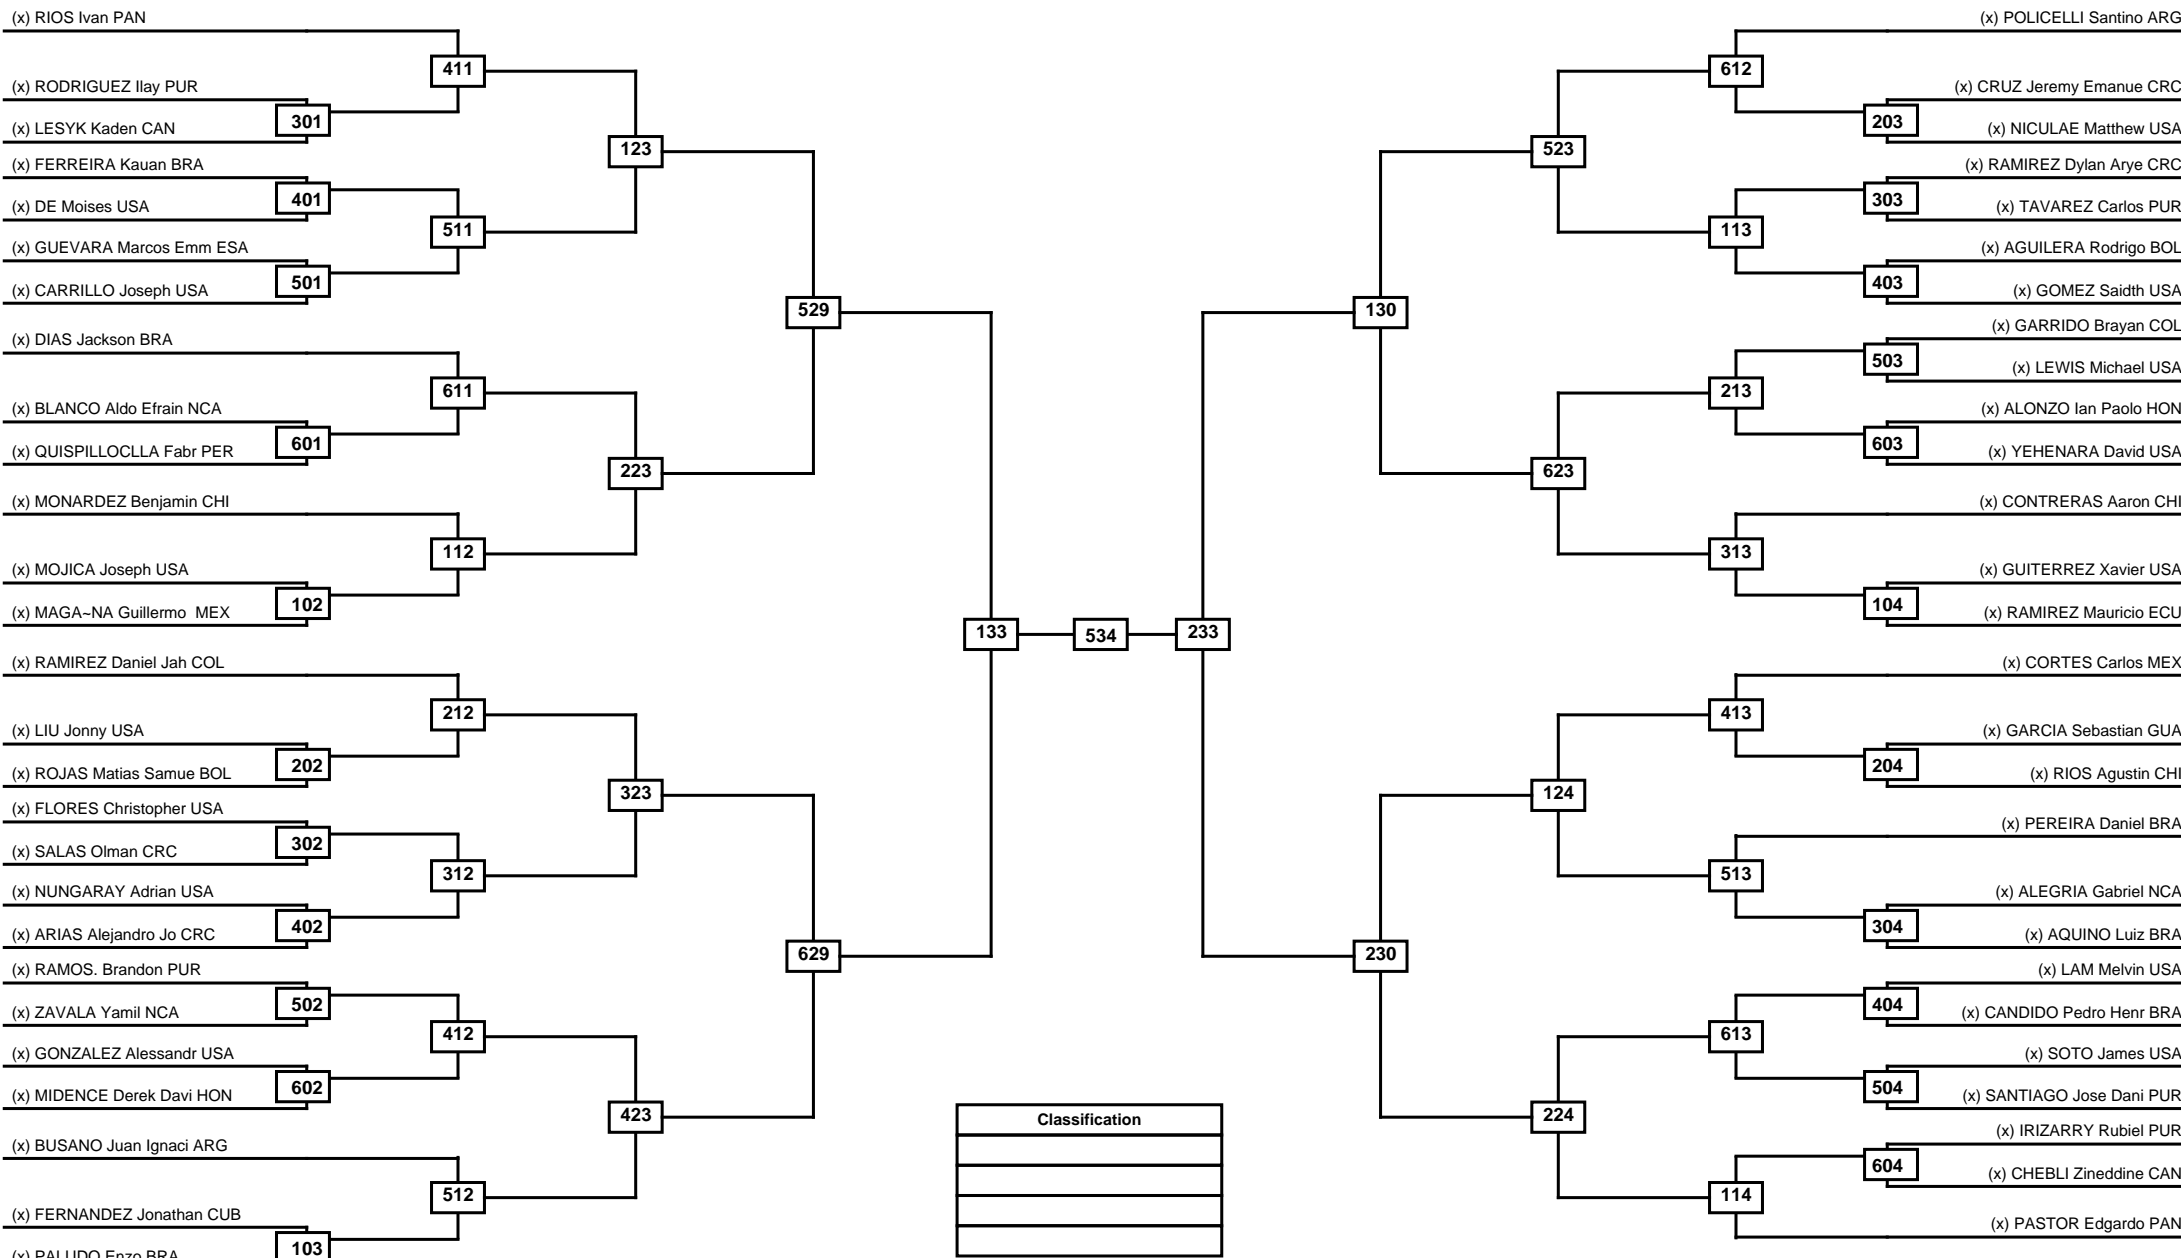

| | | | | | | |
|-------------|---------------|------------|-------|------------|---------------|-------------|
| Round of 16 | Quarterfinals | Semifinals | Final | Semifinals | Quarterfinals | Round of 16 |
|-------------|---------------|------------|-------|------------|---------------|-------------|

Round of 64 Round of 32 Round of 16 Quarterfinals Semifinals Final Semifinals Quarterfinals Round of 16 Round of 32 Round of 64

LEGEND RSC: Win by Referee stops contest WDR: Win by Withdrawal DQB: Win by Disqualification for Unsportsmanlike behavior
 (x)Seed PFT: Win by Final score DSQ: Win by Disqualification R: Round