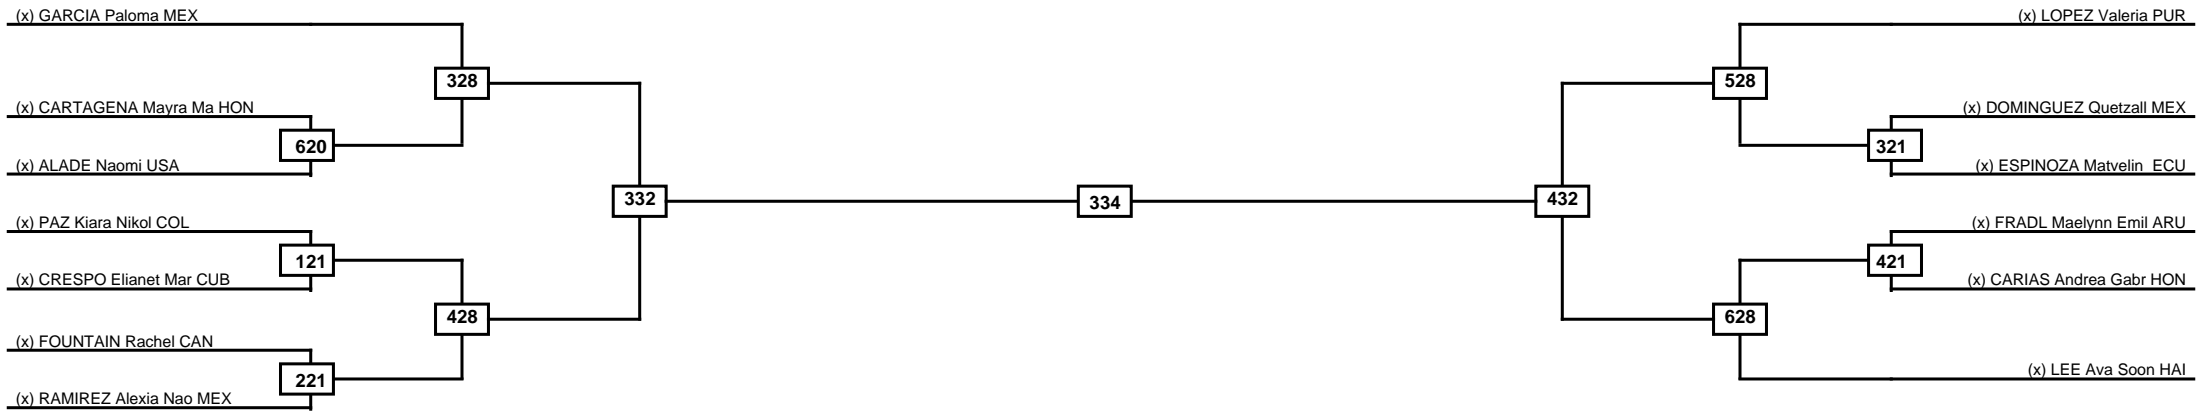

Round of 32 Round of 16 Quarterfinals Semifinals Final Semifinals Quarterfinals Round of 16 Round of 32

| Classification |
|----------------|
| |
| |
| |
| |

LEGEND RSC: Win by Referee stops contest WDR: Win by Withdrawal DQB: Win by Disqualification for Unsportsmanlike behavior
 (x)Seed PFT: Win by Final score DSQ: Win by Disqualification R: Round

Round of 64 Round of 32 Round of 16 Quarterfinals Semifinals Final Semifinals Quarterfinals Round of 16 Round of 32 Round of 64

LEGEND RSC: Win by Referee stops contest WDR: Win by Withdrawal DQB: Win by Disqualification for Unsportsmanlike behavior
 (x)Seed PFT: Win by Final score DSQ: Win by Disqualification R: Round

| | | | | | | |
|-------------|---------------|------------|-------|------------|---------------|-------------|
| Round of 16 | Quarterfinals | Semifinals | Final | Semifinals | Quarterfinals | Round of 16 |
|-------------|---------------|------------|-------|------------|---------------|-------------|