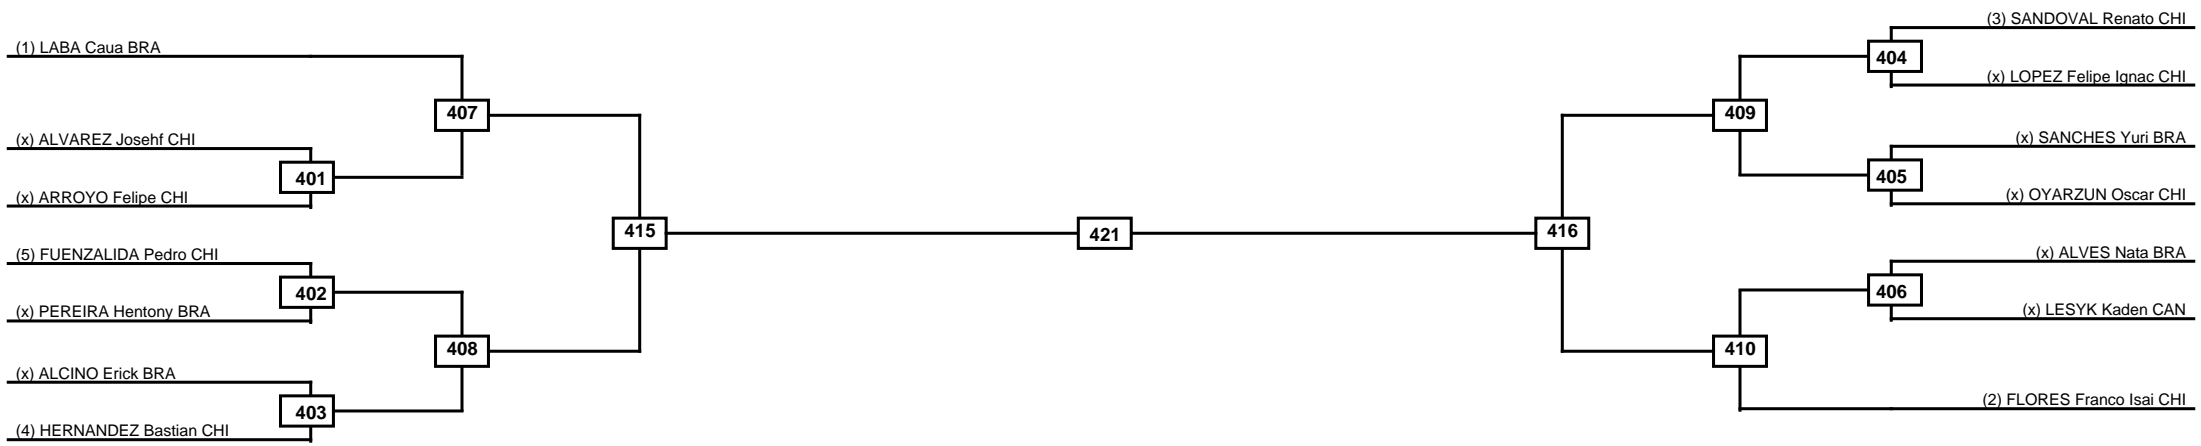

Round of 16	Quarterfinals	Semifinals	Final	Semifinals	Quarterfinals	Round of 16

Classification

LEGEND	RSC: Win by Referee stops contest	WDR: Win by Withdrawal	DQB: Win by Disqualification for Unsportsmanlike behavior
	(x)Seed	PFT: Win by Final score	DSQ: Win by Disqualification R: Round