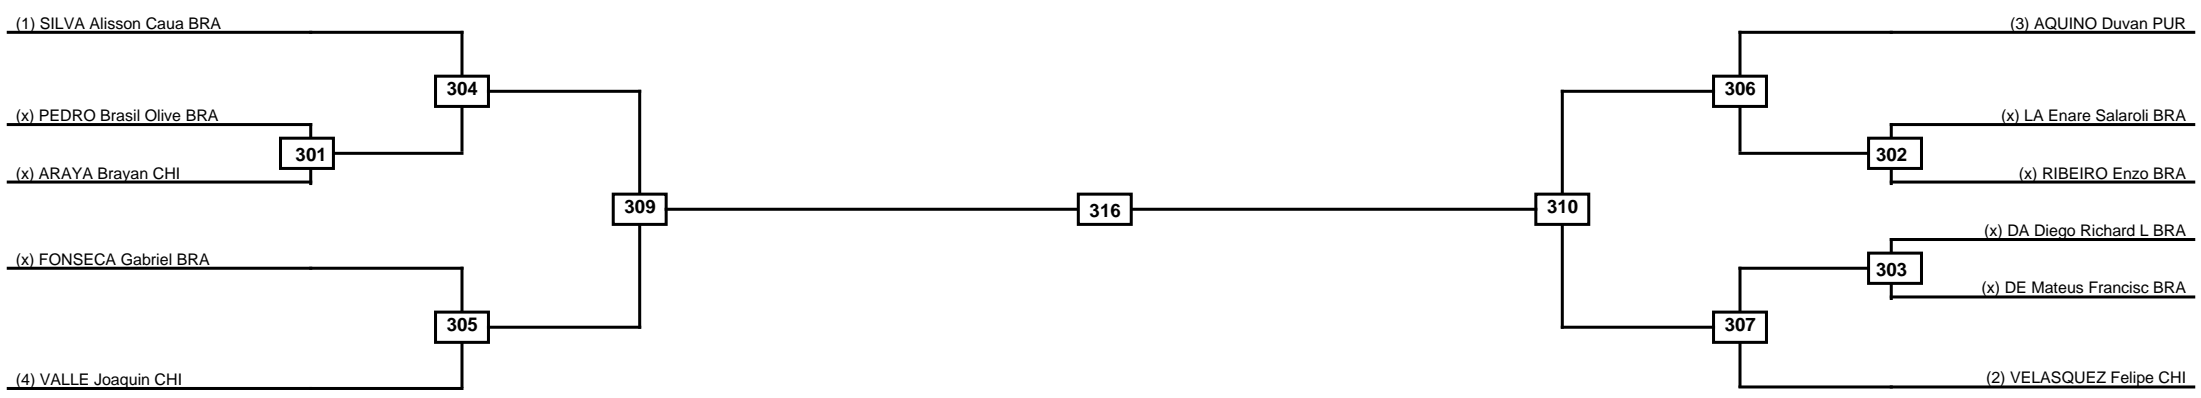

Round of 16	Quarterfinals	Semifinals	Final	Semifinals	Quarterfinals	Round of 16

Classification

LEGEND	RSC: Win by Referee stops contest	WDR: Win by Withdrawal	DQB: Win by Disqualification for Unsportsmanlike behavior
	PFT: Win by Final score	DSQ: Win by Disqualification	R: Round