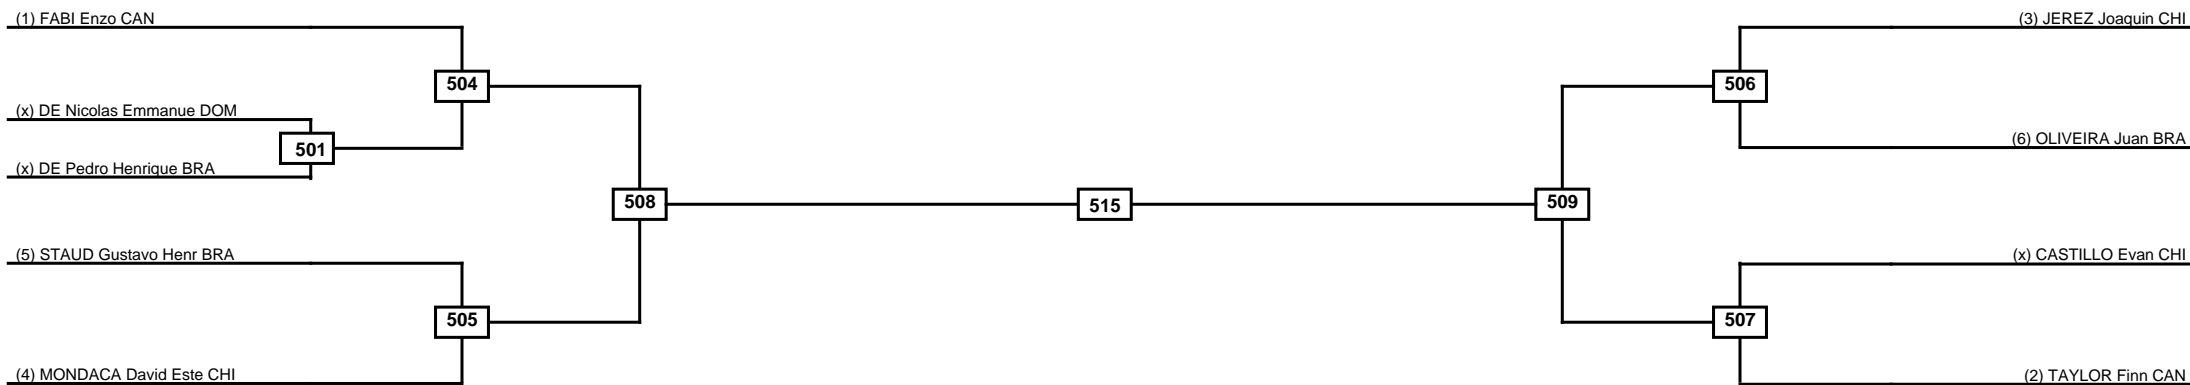

Round of 16	Quarterfinals	Semifinals	Final	Semifinals	Quarterfinals	Round of 16

Classification

LEGEND	RSC: Win by Referee stops contest	WDR: Win by Withdrawal	DQB: Win by Disqualification for Unsportsmanlike behavior
(x)Seed	PFT: Win by Final score	DSQ: Win by Disqualification	R: Round