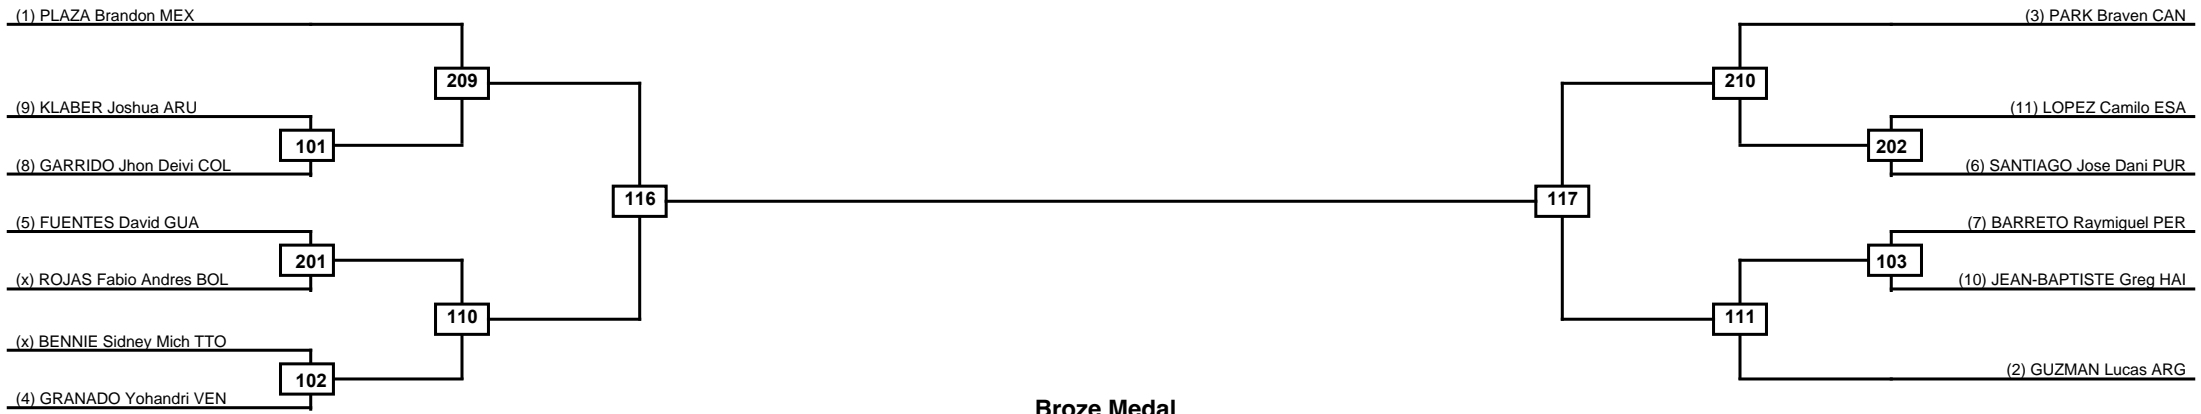

Round of 16
Quarterfinals
Semifinals
Semifinals
Quarterfinals
Round of 16

Broze Medal

Loser of match 116

Loser of match 117

123

Classification

LEGEND RSC: Win by Referee stops contest WDR: Win by Withdrawal DQB: Win by Disqualification for Unsportsmanlike behavior
 (x)Seed PFT: Win by Final score DSQ: Win by Disqualification R: Round

Quarterfinals Semifinals

Semifinals Quarterfinals

Broze Medal

Loser of match 120

Loser of match 121

Classification

Quarterfinals Semifinals

Semifinals Quarterfinals

Loser of match 119

124

Classification

LEGEND RSC: Win by Referee stops contest WDR: Win by Withdrawal DQB: Win by Disqualification for Unsportsmanlike behavior
 (x)Seed PFT: Win by Final score DSQ: Win by Disqualification R: Round