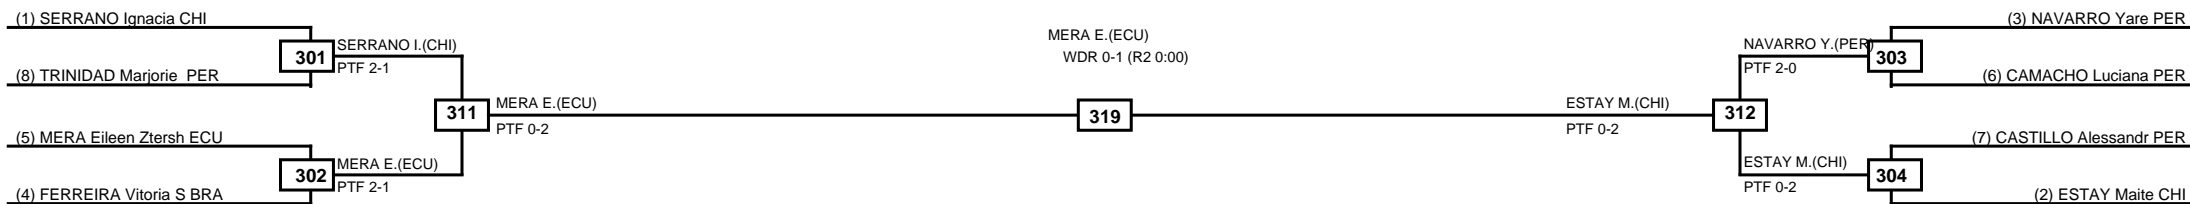

Quarterfinals Semifinals

Final

Semifinals

Quarterfinals

Classification	
1	MERA VERDEZOTO Eileen Ztershell ECU
2	ESTAY Maite CHI
3	NAVARRO HUAMANI Yare PER
3	SERRANO Ignacia CHI

LEGEND RSC: Win by Referee stops contest PTG: Win by Point gap SUP: Win by Superiority DSQ: Win by Disqualification DQB: Win by Disqualification for Unsportsmanlike behavior DWR: Win by double Withdrawal R: Round
(x)Seed PFT: Win by Final score GDP: Win by Golden points WDR: Win by Withdrawal PUN: Win by Punitive declaration DDB: Double disqualification for Unsportsmanlike behavior DDQ: Double Disqualification