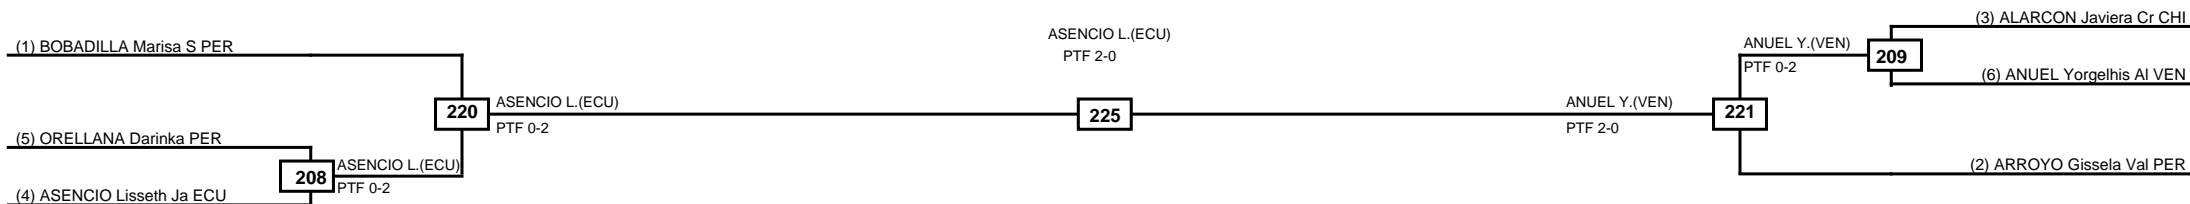

Quarterfinals Semifinals

Final

Semifinals

Quarterfinals

Classification
1 ASENCIO BRAVO Lisseth Jamileth ECU
2 ANUEL ESPARRAGOZA Yorgelhis Alexandra VEN
3 BOBADILLA DIAZ Marisa Shlomit PER
3 ARROYO RAMOS Gissela Valentina PER

LEGEND RSC: Win by Referee stops contest PTG: Win by Point gap SUP: Win by Superiority DSQ: Win by Disqualification DQB: Win by Disqualification for Unsportsmanlike behavior DWR: Win by double Withdrawal R: Round
(x)Seed PFT: Win by Final score GDP: Win by Golden points WDR: Win by Withdrawal PUN: Win by Punitive declaration DDB: Double disqualification for Unsportsmanlike behavior DDQ: Double Disqualification