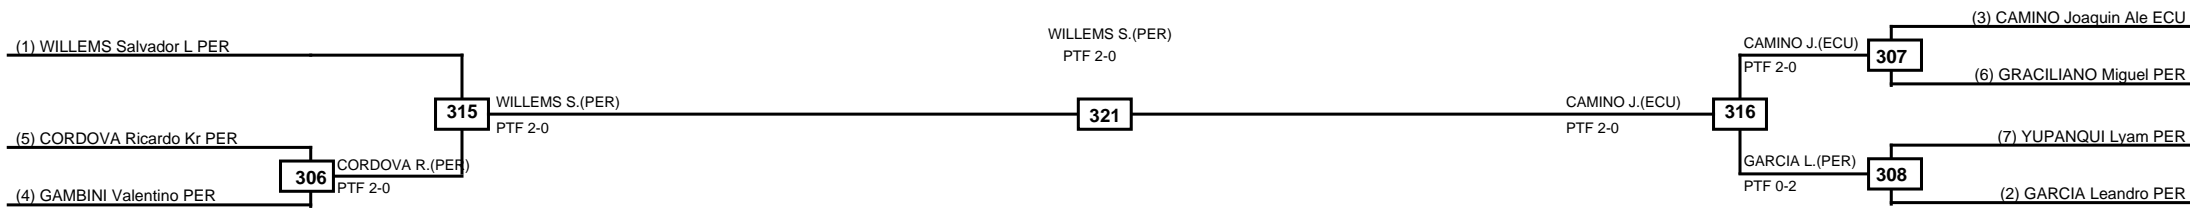

Quarterfinals Semifinals

Final

Semifinals Quarterfinals

Classification
1 BRAVO VAICILLA Nick Tyler ECU
2 OTAROLA Benjamin CHI
3 CARBAJAL FERNANDEZ Jair PER
3 TUFÍ?O RAMOS Elias Gonzalo ECU

LEGEND RSC: Win by Referee stops contest PTG: Win by Point gap SUP: Win by Superiority DSQ: Win by Disqualification DQB: Win by Disqualification for Unsportsmanlike behavior DWR: Win by double Withdrawal R: Round
 (x)Seed PFT: Win by Final score GDP: Win by Golden points WDR: Win by Withdrawal PUN: Win by Punitive declaration DDB: Double disqualification for Unsportsmanlike behavior DDQ: Double Disqualification

Classification
1 WILLEMS ARANCEL Salvador Leb PER
2 CAMINO CUMBICUS Joaquin Alejandro ECU
3 CORDOVA AGÃERO Ricardo Krushev PER
3 GARCIA Leandro PER

LEGEND	RSC: Win by Referee stops contest	PTG: Win by Point gap	SUP: Win by Superiority	DSQ: Win by Disqualification	DQB: Win by Disqualification for Unsportsmanlike behavior	DWR: Win by double Withdrawal	R: Round
(x)Seed	PFT: Win by Final score	GDP: Win by Golden points	WDR: Win by Withdrawal	PUN: Win by Punitive declaration	DDB: Double disqualification for Unsportsmanlike behavior	DDQ: Double Disqualification	