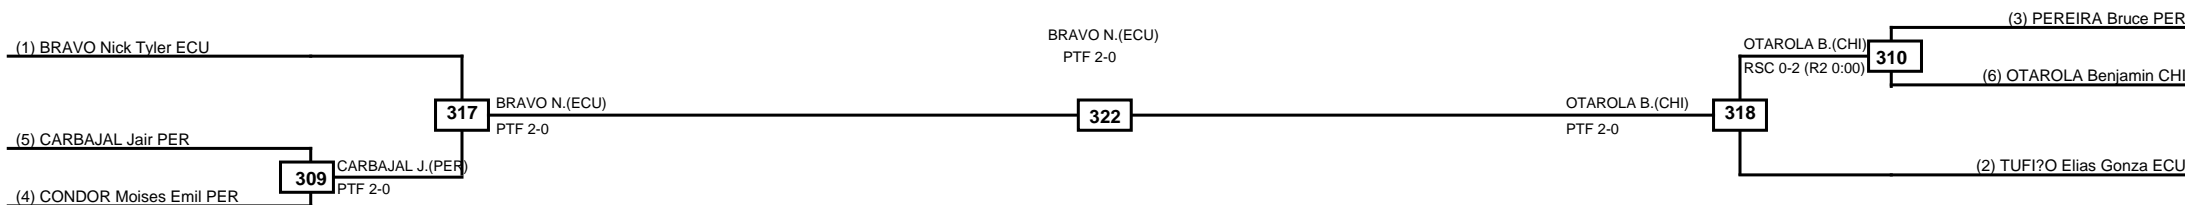

Quarterfinals Semifinals

Final

Semifinals Quarterfinals

Classification
1 BRAVO VAICILLA Nick Tyler ECU
2 OTAROLA Benjamin CHI
3 CARBAJAL FERNANDEZ Jair PER
3 TUFÍ?O RAMOS Elias Gonzalo ECU

LEGEND RSC: Win by Referee stops contest PTG: Win by Point gap SUP: Win by Superiority DSQ: Win by Disqualification DQB: Win by Disqualification for Unsportsmanlike behavior DWR: Win by double Withdrawal R: Round
 (x)Seed PFT: Win by Final score GDP: Win by Golden points WDR: Win by Withdrawal PUN: Win by Punitive declaration DDB: Double disqualification for Unsportsmanlike behavior DDQ: Double Disqualification