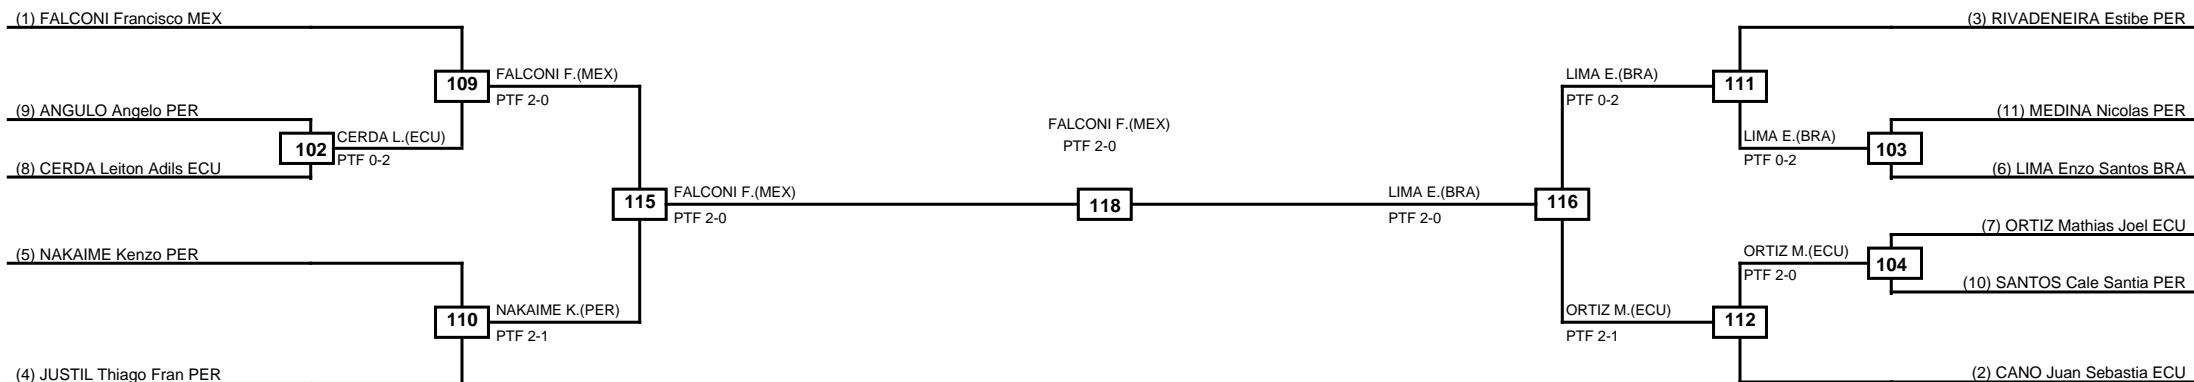

Round of 16 Quarterfinals Semifinals

Final

Semifinals

Quarterfinals Round of 16

Classification
1 FALCONI CARABEZ Francisco MEX
2 LIMA DA SILVA Enzo Santos BRA
3 ORTIZ ANGULO Mathias Joel ECU
3 NAKAIME HIGA Kenzo PER

LEGEND	RSC: Win by Referee stops contest	PTG: Win by Point gap	SUP: Win by Superiority	DSQ: Win by Disqualification	DQB: Win by Disqualification for Unsportsmanlike behavior	DWR: Win by double Withdrawal	R: Round
(x)Seed	PFT: Win by Final score	GDP: Win by Golden points	WDR: Win by Withdrawal	PUN: Win by Punitive declaration	DDB: Double disqualification for Unsportsmanlike behavior	DDQ: Double Disqualification