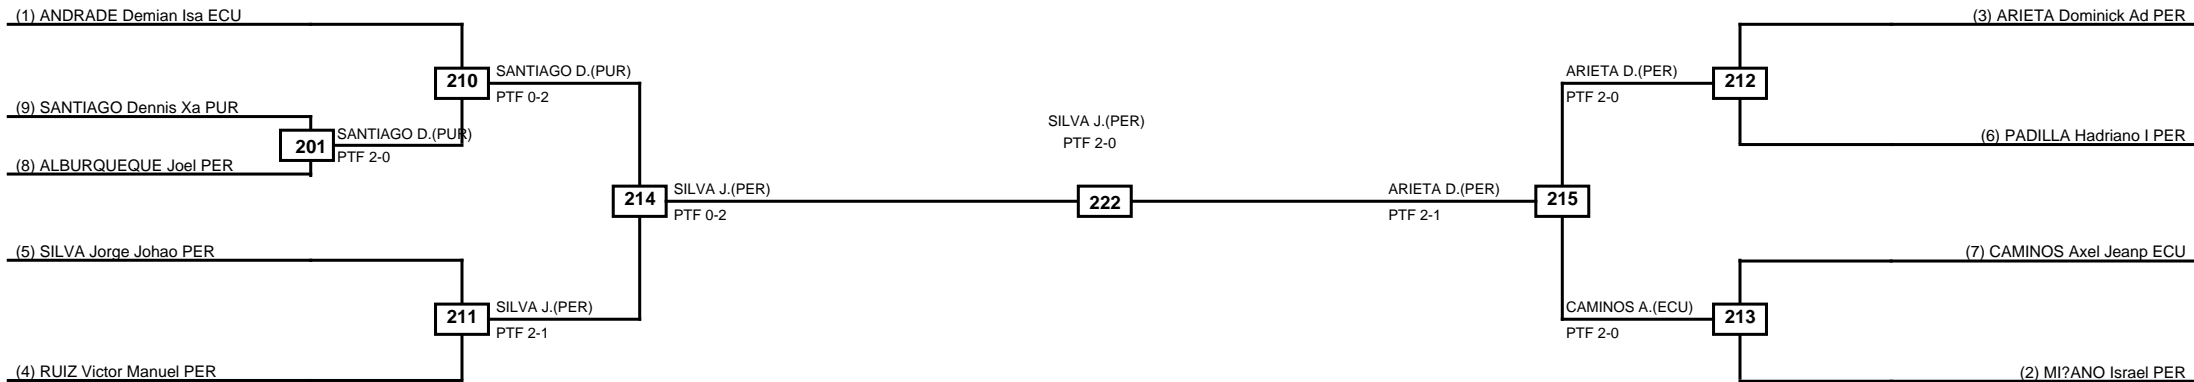

Round of 16   Quarterfinals   Semifinals   Final   Semifinals   Quarterfinals   Round of 16

Classification
1 SILVA DOMINGUEZ Jorge Johao PER
2 ARIETA LAMAS Dominick Adriand PER
3 SANTIAGO BURGOS Dennis Xavier PUR
3 CAMINOS SANTANA Axel Jeanpierre ECU

LEGEND RSC: Win by Referee stops contest   PTG: Win by Point gap   SUP: Win by Superiority   DSQ: Win by Disqualification   DQB: Win by Disqualification for Unsportsmanlike behavior   DWR: Win by double Withdrawal   R: Round
(x)Seed   PFT: Win by Final score   GDP: Win by Golden points   WDR: Win by Withdrawal   PUN: Win by Punitive declaration   DDB: Double disqualification for Unsportsmanlike behavior   DDQ: Double Disqualification