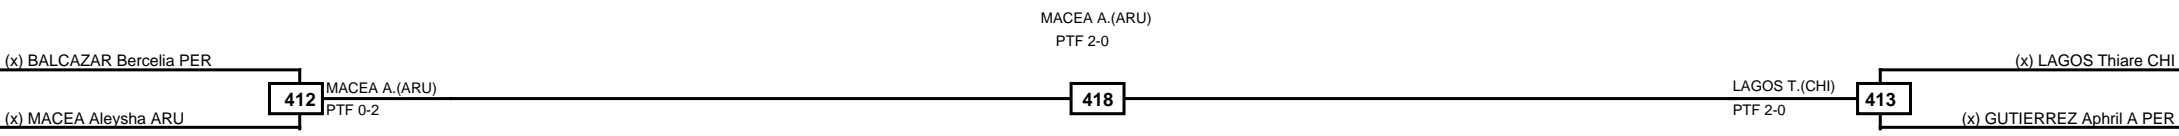

Semifinals	Final	Semifinals

Classification
1 MACEA Aleysha ARU
2 LAGOS Thiare CHI
3 BALCAZAR Bercelia PER
3 GUTIERREZ Aphril Amelia PER

LEGEND	RSC: Win by Referee stops contest	PTG: Win by Point gap	SUP: Win by Superiority	DSQ: Win by Disqualification	DQB: Win by Disqualification for Unsportsmanlike behavior	DWR: Win by double Withdrawal	R: Round
(x)Seed	PFT: Win by Final score	GDP: Win by Golden points	WDR: Win by Withdrawal	PUN: Win by Punitive declaration	DDB: Double disqualification for Unsportsmanlike behavior	DDQ: Double Disqualification