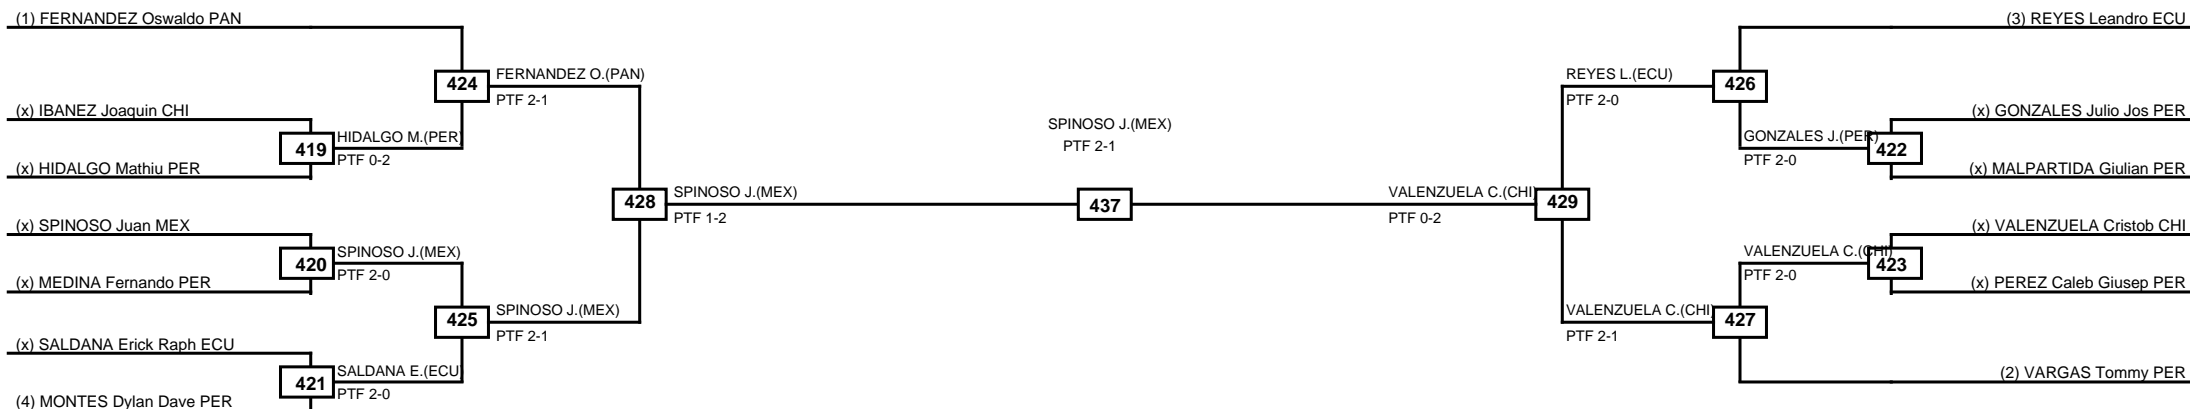

Round of 16	Quarterfinals	Semifinals	Final	Semifinals	Quarterfinals	Round of 16

Classification
1 SPINOSO Juan MEX
2 VALENZUELA Cristobal CHI
3 FERNANDEZ Oswaldo PAN
3 REYES Leandro ECU

LEGEND RSC: Win by Referee stops contest   PTG: Win by Point gap   SUP: Win by Superiority   DSQ: Win by Disqualification   DQB: Win by Disqualification for Unsportsmanlike behavior   DWR: Win by double Withdrawal   R: Round
(x)Seed   PFT: Win by Final score   GDP: Win by Golden points   WDR: Win by Withdrawal   PUN: Win by Punitive declaration   DDB: Double disqualification for Unsportsmanlike behavior   DDQ: Double Disqualification