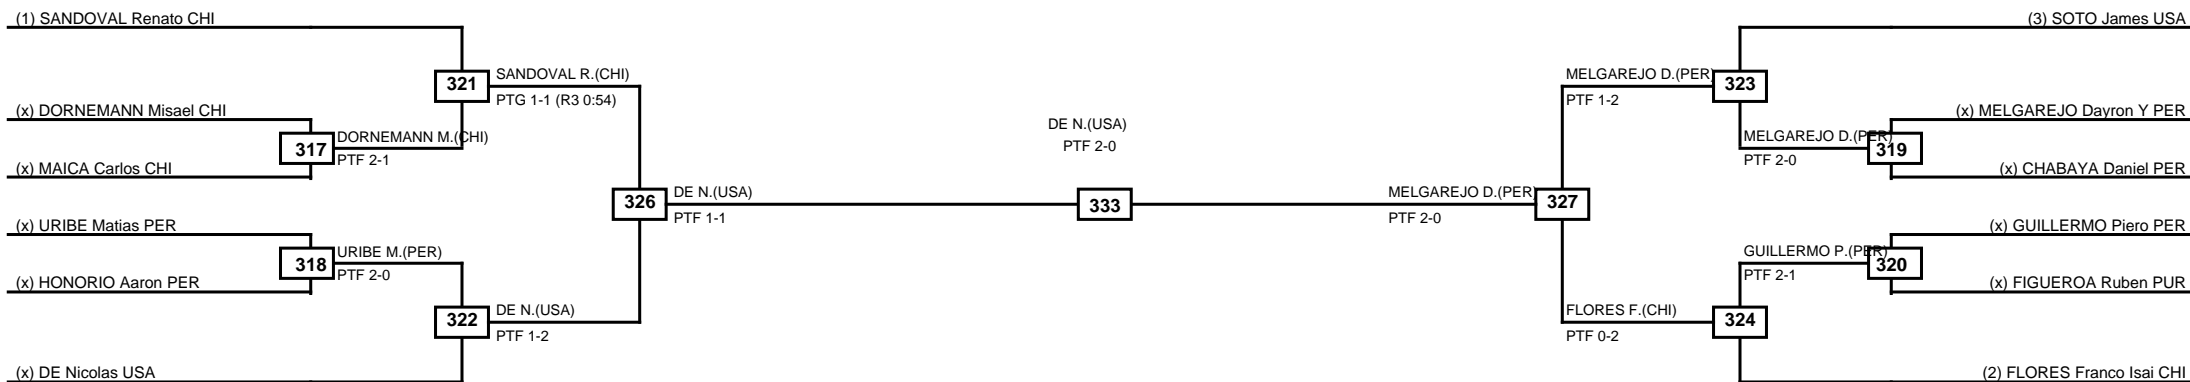

Round of 16	Quarterfinals	Semifinals	Final	Semifinals	Quarterfinals	Round of 16

Classification
1 DE Nicolas USA
2 MELGAREJO Dayron Yosue PER
3 FLORES Franco Isaias CHI
3 SANDOVAL Renato CHI

LEGEND	RSC: Win by Referee stops contest	PTG: Win by Point gap	SUP: Win by Superiority	DSQ: Win by Disqualification	DQB: Win by Disqualification for Unsportsmanlike behavior	DWR: Win by double Withdrawal	R: Round
(x)Seed	PFT: Win by Final score	GDP: Win by Golden points	WDR: Win by Withdrawal	PUN: Win by Punitive declaration	DDB: Double disqualification for Unsportsmanlike behavior	DDQ: Double Disqualification