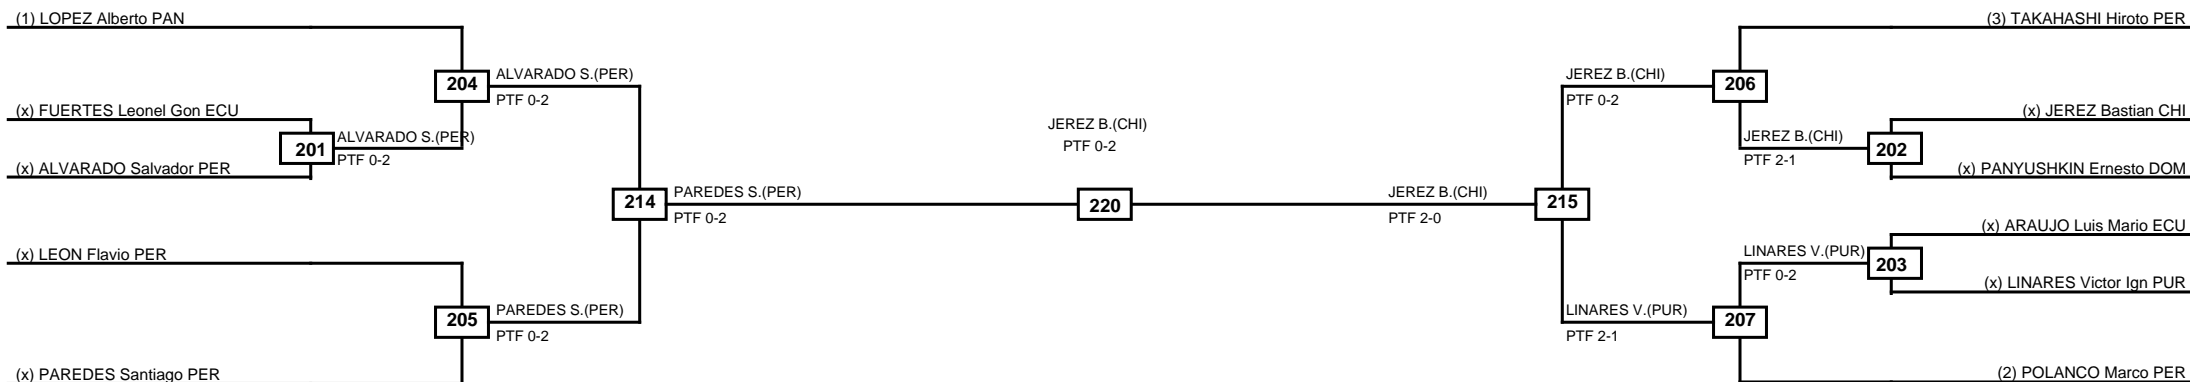

Round of 16	Quarterfinals	Semifinals	Final	Semifinals	Quarterfinals	Round of 16

Classification
1 JEREZ Bastian CHI
2 PAREDES Santiago PER
3 LINARES Victor Ignacio PUR
3 ALVARADO Salvador PER

LEGEND	RSC: Win by Referee stops contest	PTG: Win by Point gap	SUP: Win by Superiority	DSQ: Win by Disqualification	DQB: Win by Disqualification for Unsportsmanlike behavior	DWR: Win by double Withdrawal	R: Round
	(x)Seed	PFT: Win by Final score	GDP: Win by Golden points	WDR: Win by Withdrawal	PUN: Win by Punitive declaration	DDB: Double disqualification for Unsportsmanlike behavior	DDQ: Double Disqualification