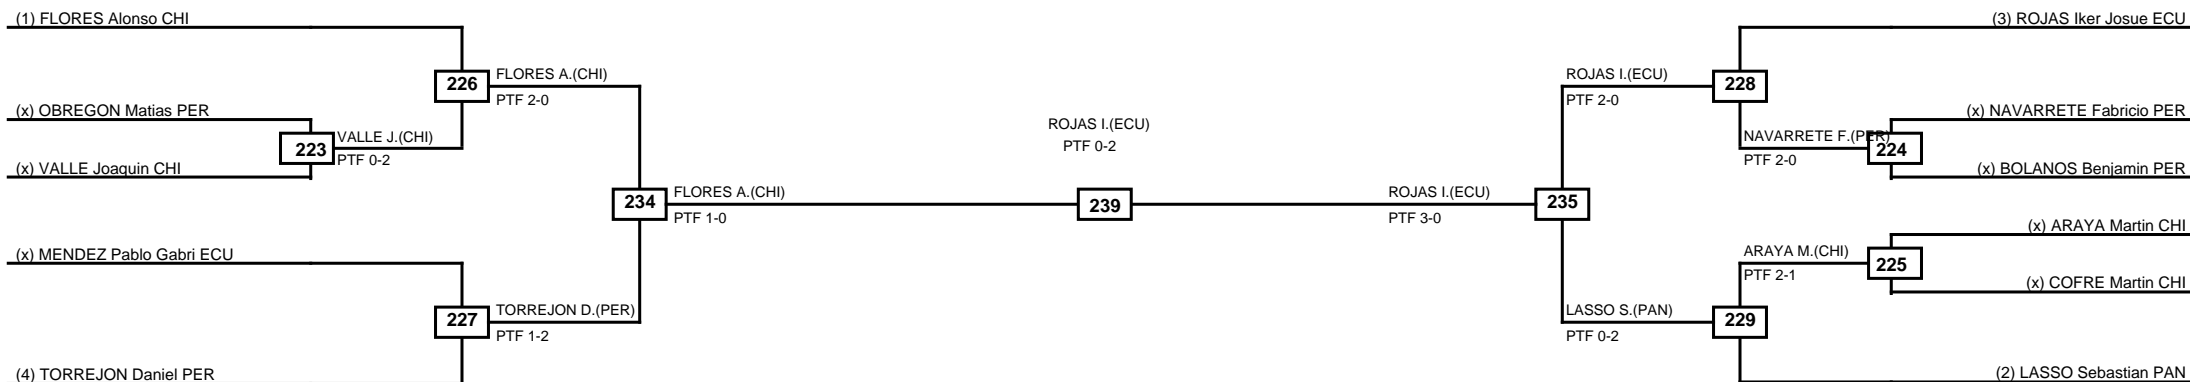

Round of 16	Quarterfinals	Semifinals	Final	Semifinals	Quarterfinals	Round of 16

Classification
1 ROJAS Iker Josue ECU
2 FLORES Alonso CHI
3 LASSO Sebastian PAN
3 TORREJON Daniel PER

LEGEND	RSC: Win by Referee stops contest	PTG: Win by Point gap	SUP: Win by Superiority	DSQ: Win by Disqualification	DQB: Win by Disqualification for Unsportsmanlike behavior	DWR: Win by double Withdrawal	R: Round
	PFT: Win by Final score	GDP: Win by Golden points	WDR: Win by Withdrawal	PUN: Win by Punitive declaration	DDB: Double disqualification for Unsportsmanlike behavior	DDQ: Double Disqualification