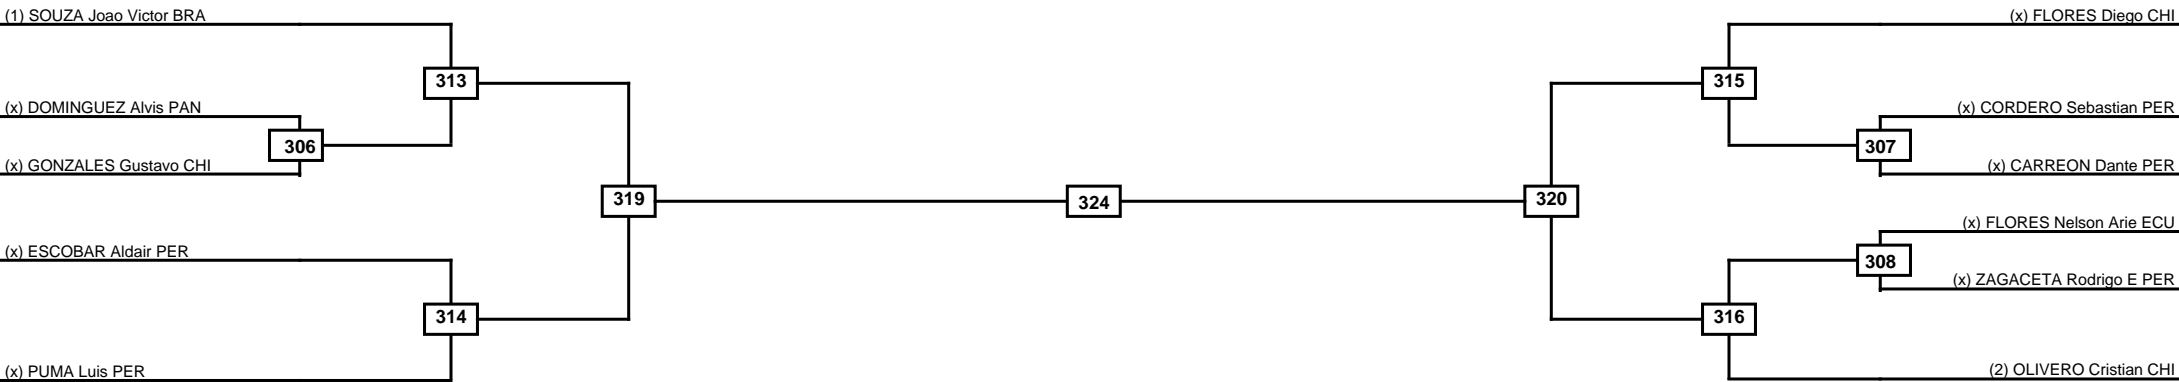

Round of 16	Quarterfinals	Semifinals	Final

Classification
1
2
3
3

LEGEND	RSC: Win by Referee stops contest	PTG: Win by Point gap	SUP: Win by Superiority	DSQ: Win by Disqualification	DQB: Win by Disqualification for Unsportsmanlike behavior	DWR: Win by double Withdrawal	R: Round
	PFT: Win by Final score	GDP: Win by Golden points	WDR: Win by Withdrawal	PUN: Win by Punitive declaration	DDB: Double disqualification for Unsportsmanlike behavior	DDQ: Double Disqualification