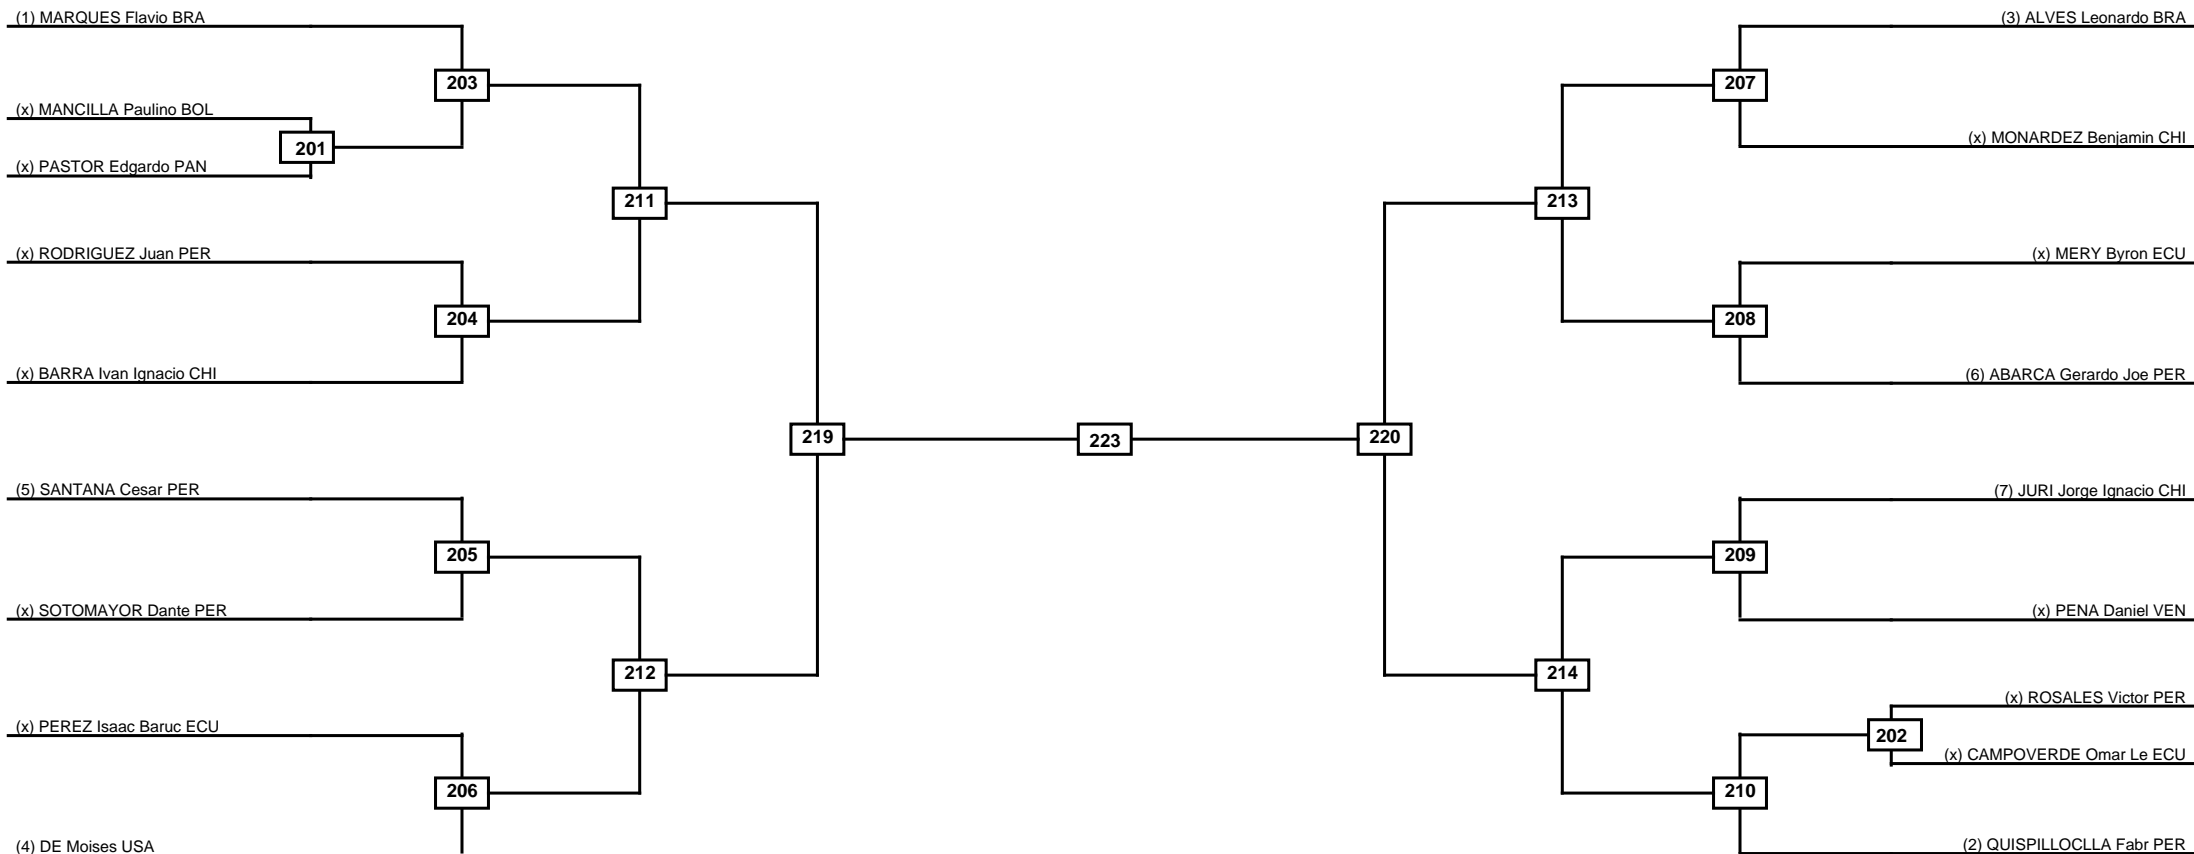

Round of 32   Round of 16   Quarterfinals   Semifinals   Final   Semifinals   Quarterfinals   Round of 16   Round of 32

Classification
1
2
3
3

LEGEND RSC: Win by Referee stops contest   PTG: Win by Point gap   SUP: Win by Superiority   DSQ: Win by Disqualification   DQB: Win by Disqualification for Unsportsmanlike behavior   DWR: Win by double Withdrawal   R: Round
(x)Seed   PFT: Win by Final score   GDP: Win by Golden points   WDR: Win by Withdrawal   PUN: Win by Punitive declaration   DDB: Double disqualification for Unsportsmanlike behavior   DDQ: Double Disqualification