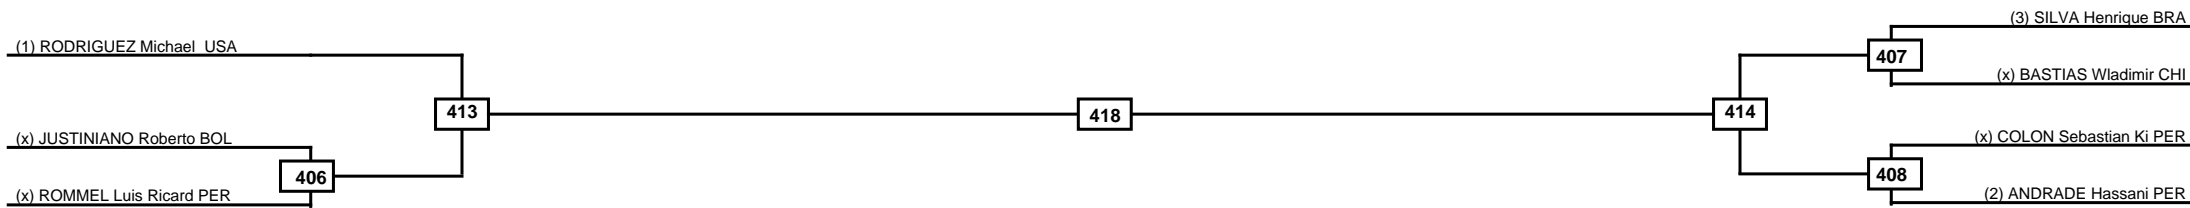

Final

(1) SALAZAR Bryan MEX

420

(x) CHAVEZ Josue PER

Classification
1
2
3
3

LEGEND RSC: Win by Referee stops contest PTG: Win by Point gap SUP: Win by Superiority DSQ: Win by Disqualification DQB: Win by Disqualification for Unsportsmanlike behavior DWR: Win by double Withdrawal R: Round
(x)Seed PFT: Win by Final score GDP: Win by Golden points WDR: Win by Withdrawal PUN: Win by Punitive declaration DDB: Double disqualification for Unsportsmanlike behavior DDQ: Double Disqualification

Quarterfinals	Semifinals	Final	Semifinals	Quarterfinals
---------------	------------	-------	------------	---------------

Classification
1
2
3
3

LEGEND	RSC: Win by Referee stops contest	PTG: Win by Point gap	SUP: Win by Superiority	DSQ: Win by Disqualification	DQB: Win by Disqualification for Unsportsmanlike behavior	DWR: Win by double Withdrawal	R: Round
	(x)Seed	PFT: Win by Final score	GDP: Win by Golden points	WDR: Win by Withdrawal	PUN: Win by Punitive declaration	DDB: Double disqualification for Unsportsmanlike behavior	DDQ: Double Disqualification