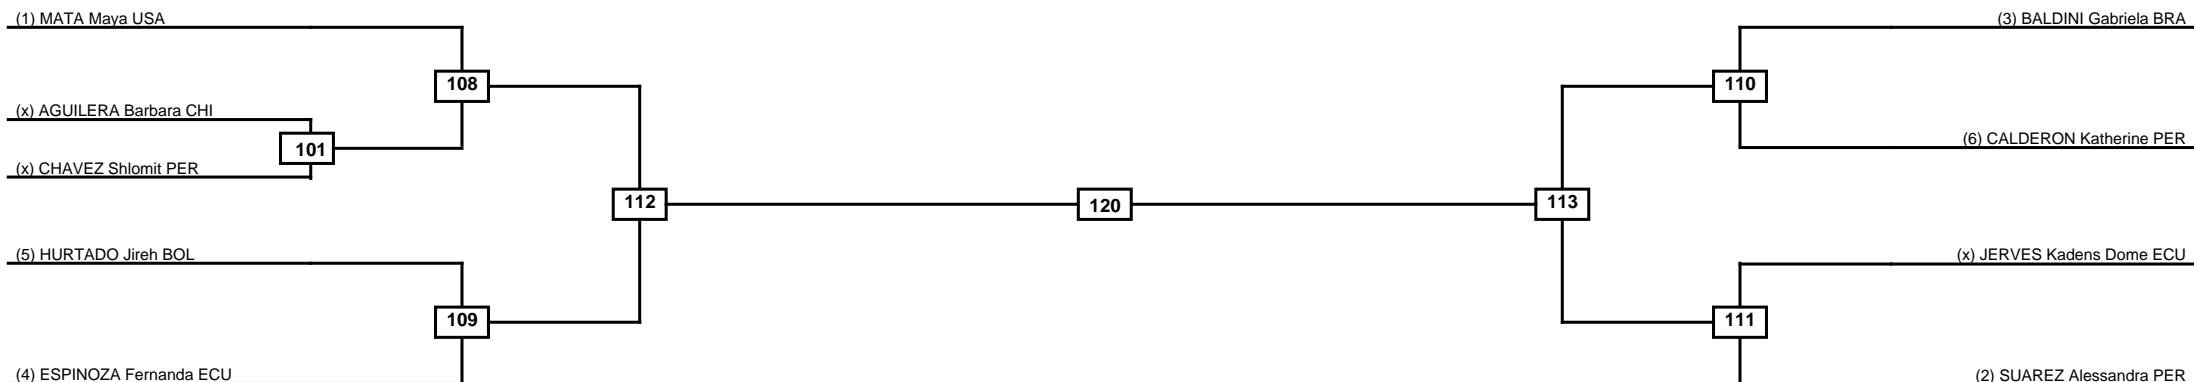

Round of 16	Quarterfinals	Semifinals	Final	Semifinals	Quarterfinals	Round of 16

Classification
1
2
3
3

LEGEND	RSC: Win by Referee stops contest	PTG: Win by Point gap	SUP: Win by Superiority	DSQ: Win by Disqualification	DQB: Win by Disqualification for Unsportsmanlike behavior	DWR: Win by double Withdrawal	R: Round
	PFT: Win by Final score	GDP: Win by Golden points	WDR: Win by Withdrawal	PUN: Win by Punitive declaration	DDB: Double disqualification for Unsportsmanlike behavior	DDQ: Double Disqualification