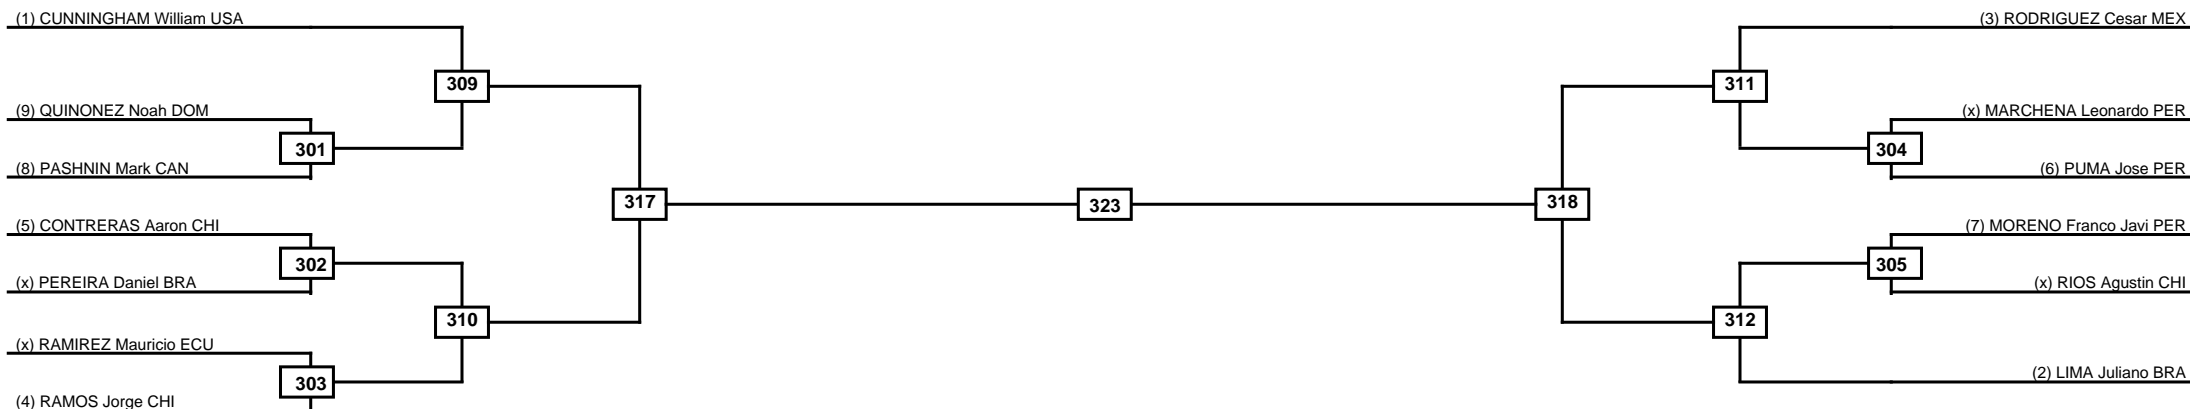

Round of 16	Quarterfinals	Semifinals	Final

Classification
1
2
3
3

LEGEND	RSC: Win by Referee stops contest	PTG: Win by Point gap	SUP: Win by Superiority	DSQ: Win by Disqualification	DQB: Win by Disqualification for Unsportsmanlike behavior	DWR: Win by double Withdrawal	R: Round
(x)Seed	PFT: Win by Final score	GDP: Win by Golden points	WDR: Win by Withdrawal	PUN: Win by Punitive declaration	DDB: Double disqualification for Unsportsmanlike behavior	DDQ: Double Disqualification