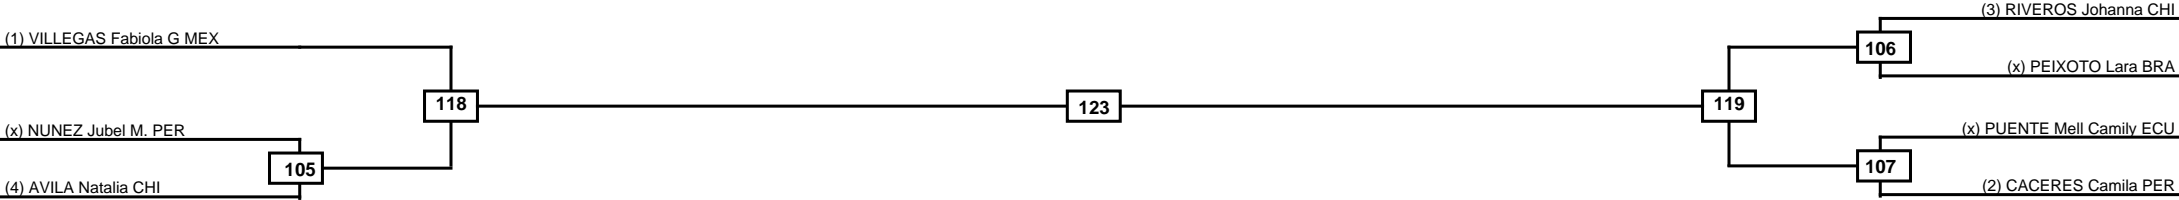

Quarterfinals	Semifinals	Final	Semifinals	Quarterfinals

Classification
1
2
3
3

LEGEND	RSC: Win by Referee stops contest	PTG: Win by Point gap	SUP: Win by Superiority	DSQ: Win by Disqualification	DQB: Win by Disqualification for Unsportsmanlike behavior	DWR: Win by double Withdrawal	R: Round
(x)Seed	PFT: Win by Final score	GDP: Win by Golden points	WDR: Win by Withdrawal	PUN: Win by Punitive declaration	DDB: Double disqualification for Unsportsmanlike behavior	DDQ: Double Disqualification