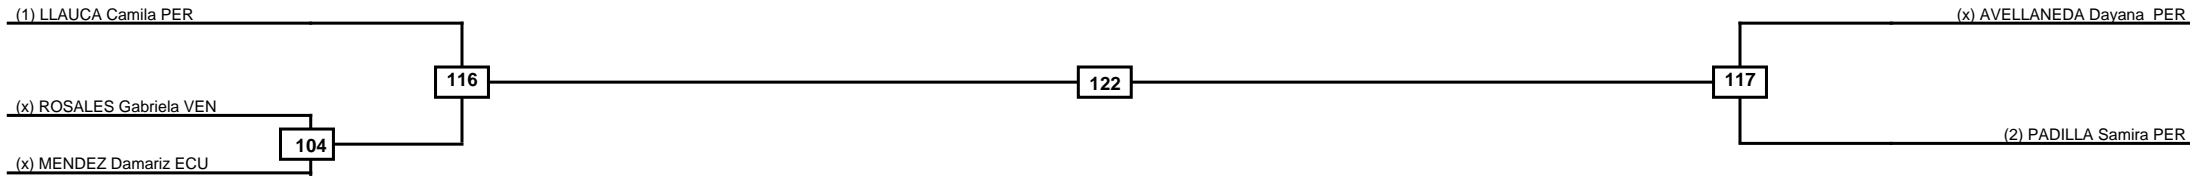

Quarterfinals	Semifinals	Final	Semifinals	Quarterfinals

Classification
1
2
3
3

LEGEND	RSC: Win by Referee stops contest	PTG: Win by Point gap	SUP: Win by Superiority	DSQ: Win by Disqualification	DQB: Win by Disqualification for Unsportsmanlike behavior	DWR: Win by double Withdrawal	R: Round
(x)Seed	PFT: Win by Final score	GDP: Win by Golden points	WDR: Win by Withdrawal	PUN: Win by Punitive declaration	DDB: Double disqualification for Unsportsmanlike behavior	DDQ: Double Disqualification