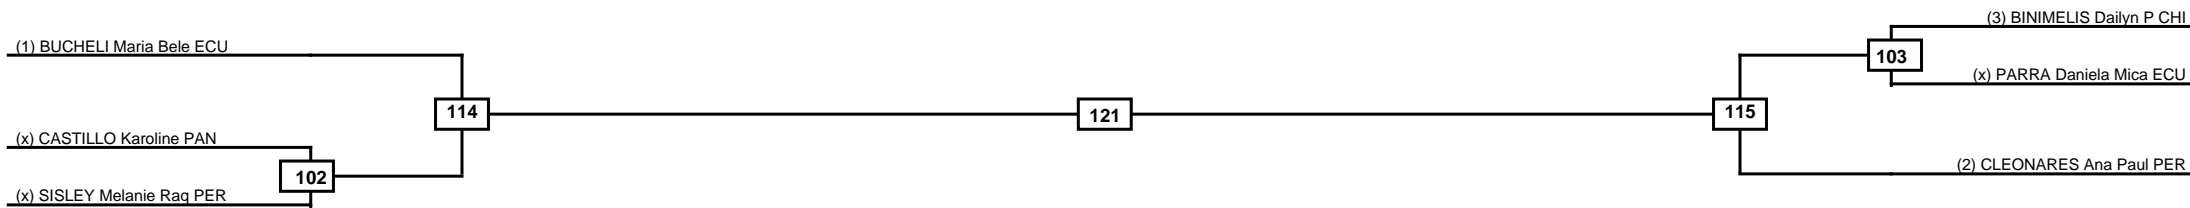

Quarterfinals	Semifinals	Final	Semifinals	Quarterfinals

Classification
1
2
3
3

LEGEND	RSC: Win by Referee stops contest	PTG: Win by Point gap	SUP: Win by Superiority	DSQ: Win by Disqualification	DQB: Win by Disqualification for Unsportsmanlike behavior	DWR: Win by double Withdrawal	R: Round
(x)Seed	PFT: Win by Final score	GDP: Win by Golden points	WDR: Win by Withdrawal	PUN: Win by Punitive declaration	DDB: Double disqualification for Unsportsmanlike behavior	DDQ: Double Disqualification