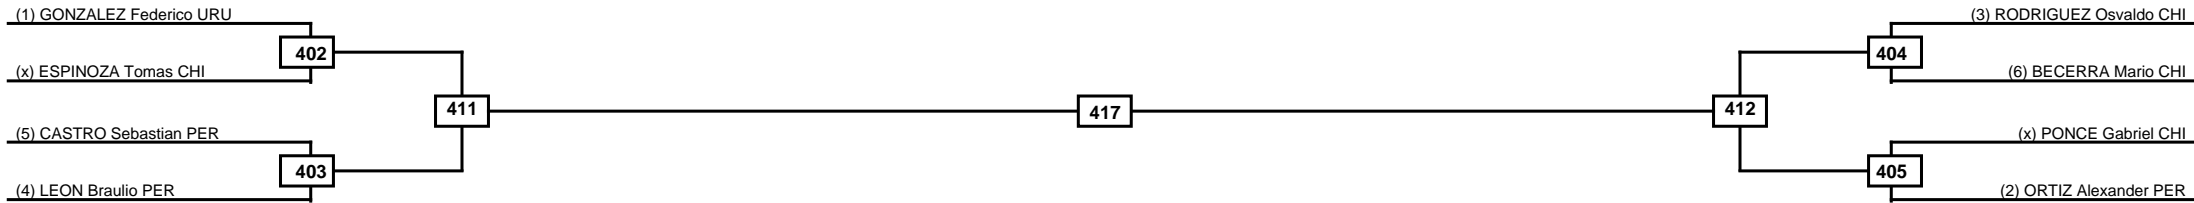

Quarterfinals	Semifinals	Final	Semifinals	Quarterfinals

Classification
1
2
3
3

LEGEND	RSC: Win by Referee stops contest	PTG: Win by Point gap	SUP: Win by Superiority	DSQ: Win by Disqualification	DQB: Win by Disqualification for Unsportsmanlike behavior	DWR: Win by double Withdrawal	R: Round
	(x)Seed	PFT: Win by Final score	GDP: Win by Golden points	WDR: Win by Withdrawal	PUN: Win by Punitive declaration	DDB: Double disqualification for Unsportsmanlike behavior	DDQ: Double Disqualification