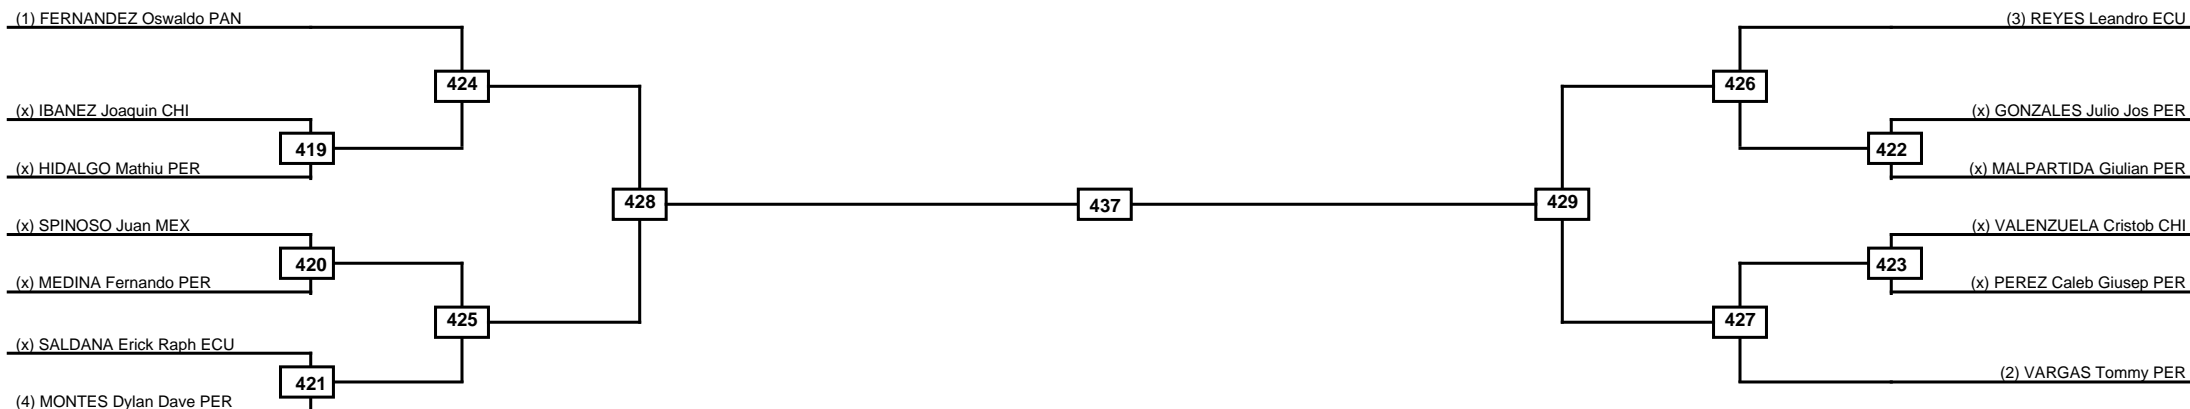

Round of 16	Quarterfinals	Semifinals	Final	Semifinals	Quarterfinals	Round of 16

Classification
1
2
3
3

LEGEND RSC: Win by Referee stops contest   PTG: Win by Point gap   SUP: Win by Superiority   DSQ: Win by Disqualification   DQB: Win by Disqualification for Unsportsmanlike behavior   DWR: Win by double Withdrawal   R: Round
(x)Seed   PFT: Win by Final score   GDP: Win by Golden points   WDR: Win by Withdrawal   PUN: Win by Punitive declaration   DDB: Double disqualification for Unsportsmanlike behavior   DDQ: Double Disqualification