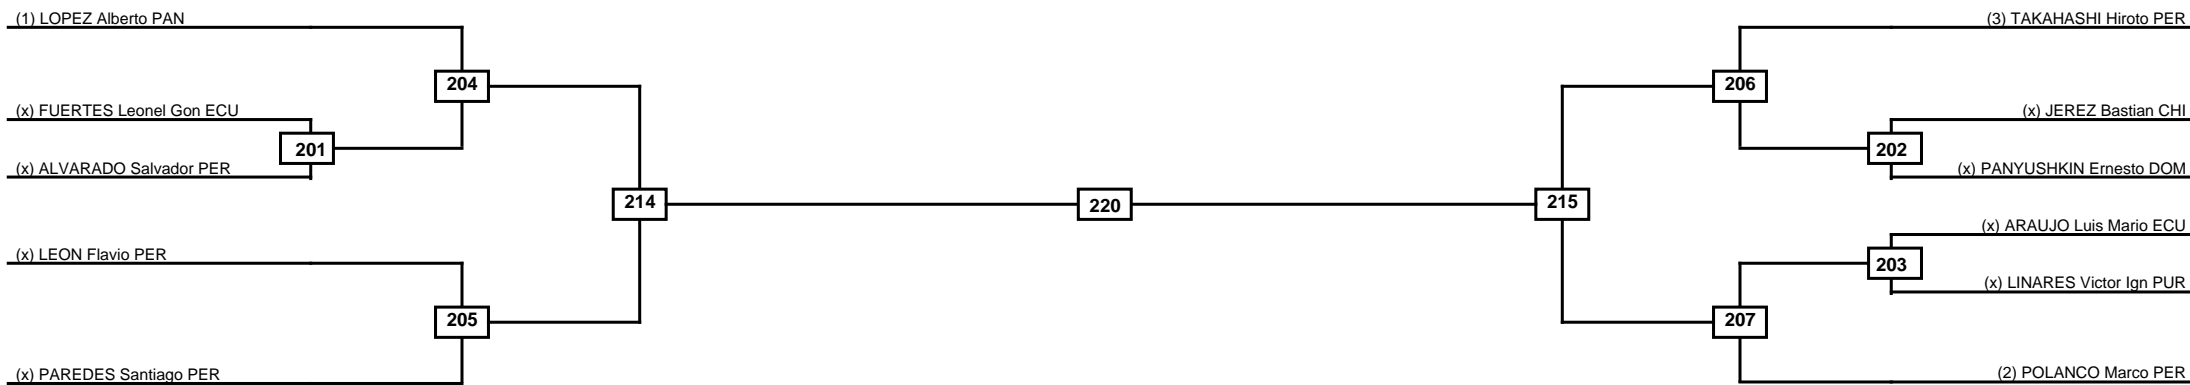

Round of 16	Quarterfinals	Semifinals	Final	Semifinals	Quarterfinals	Round of 16

Classification
1
2
3
3

LEGEND	RSC: Win by Referee stops contest	PTG: Win by Point gap	SUP: Win by Superiority	DSQ: Win by Disqualification	DQB: Win by Disqualification for Unsportsmanlike behavior	DWR: Win by double Withdrawal	R: Round
	PFT: Win by Final score	GDP: Win by Golden points	WDR: Win by Withdrawal	PUN: Win by Punitive declaration	DDB: Double disqualification for Unsportsmanlike behavior	DDQ: Double Disqualification