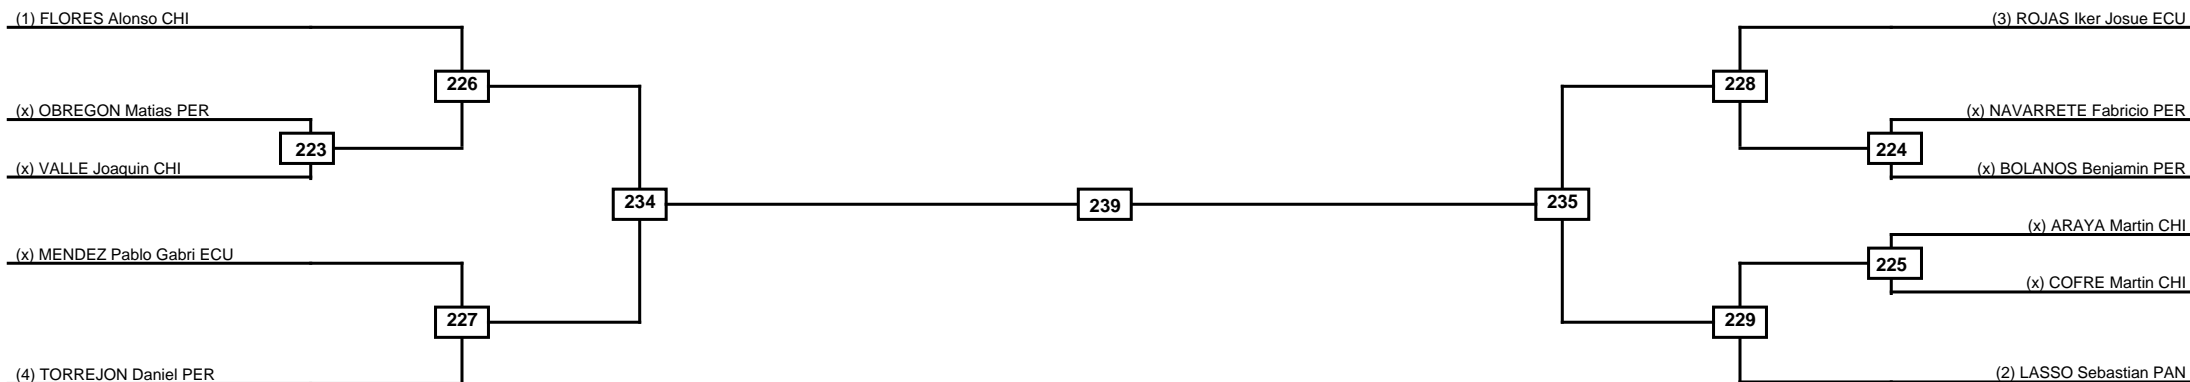

Round of 16	Quarterfinals	Semifinals	Final	Semifinals	Quarterfinals	Round of 16

Classification
1
2
3
3

LEGEND	RSC: Win by Referee stops contest	PTG: Win by Point gap	SUP: Win by Superiority	DSQ: Win by Disqualification	DQB: Win by Disqualification for Unsportsmanlike behavior	DWR: Win by double Withdrawal	R: Round
	PFT: Win by Final score	GDP: Win by Golden points	WDR: Win by Withdrawal	PUN: Win by Punitive declaration	DDB: Double disqualification for Unsportsmanlike behavior	DDQ: Double Disqualification