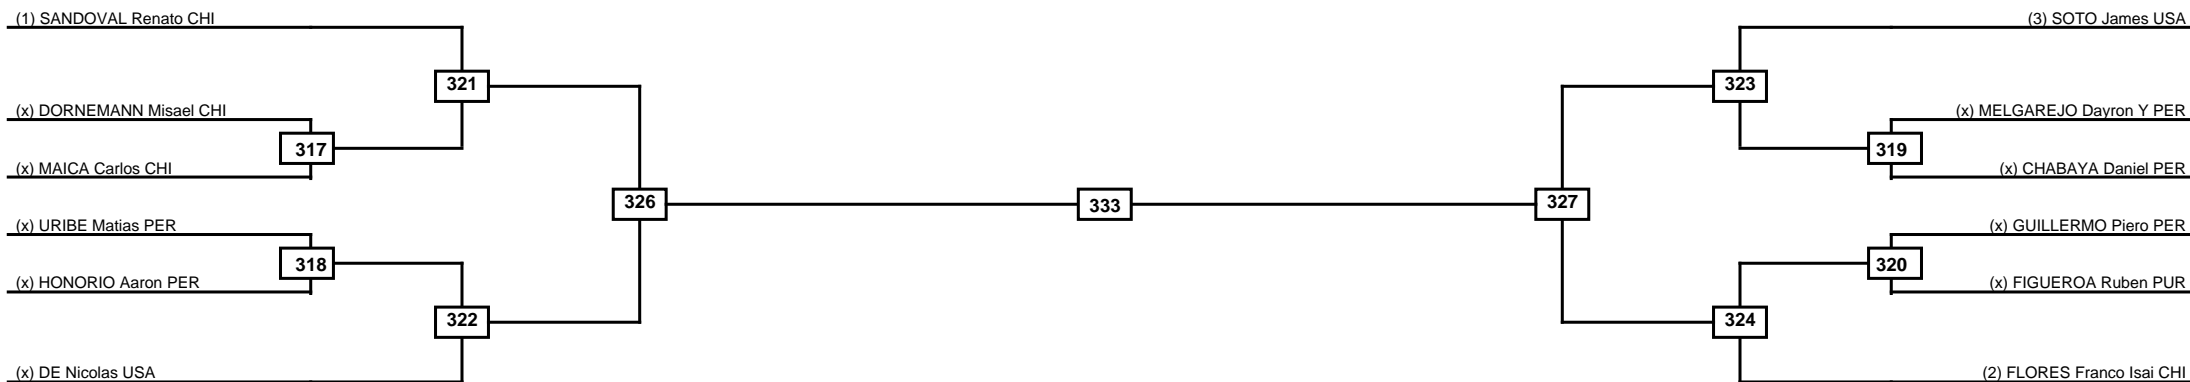

Round of 16	Quarterfinals	Semifinals	Final	Semifinals	Quarterfinals	Round of 16

Classification
1
2
3
3

LEGEND	RSC: Win by Referee stops contest	PTG: Win by Point gap	SUP: Win by Superiority	DSQ: Win by Disqualification	DQB: Win by Disqualification for Unsportsmanlike behavior	DWR: Win by double Withdrawal	R: Round
(x)Seed	PFT: Win by Final score	GDP: Win by Golden points	WDR: Win by Withdrawal	PUN: Win by Punitive declaration	DDB: Double disqualification for Unsportsmanlike behavior	DDQ: Double Disqualification