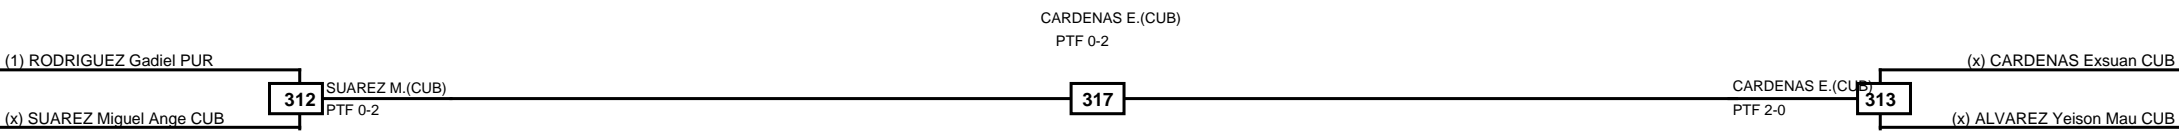

Semifinals	Final	Semifinals

Classification
1 CARDENAS Exsuan CUB
2 SUAREZ Miguel Angel CUB
3 RODRIGUEZ Gadiel PUR
3 ALVAREZ Yeison Maurin CUB

LEGEND	RSC: Win by Referee stops contest	PTG: Win by Point gap	SUP: Win by Superiority	DSQ: Win by Disqualification	DQB: Win by Disqualification for Unsportsmanlike behavior	DWR: Win by double Withdrawal	R: Round
(x)Seed	PFT: Win by Final score	GDP: Win by Golden points	WDR: Win by Withdrawal	PUN: Win by Punitive declaration	DDB: Double disqualification for Unsportsmanlike behavior	DDQ: Double Disqualification