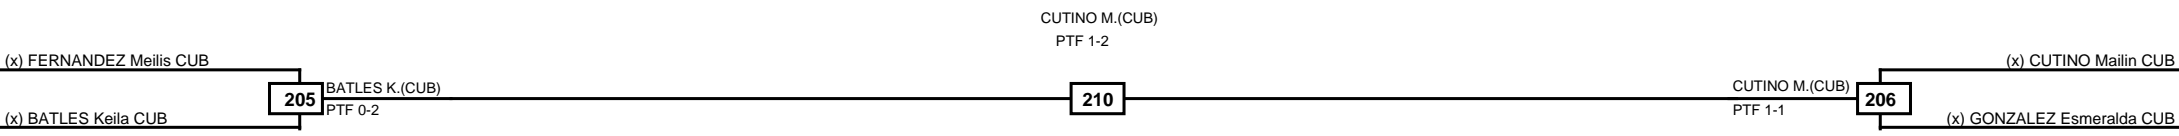

Semifinals	Final	Semifinals

Classification
1 CUTINO Mailin CUB
2 BATLES Keila CUB
3 GONZALEZ Esmeralda De La C. CUB
3 FERNANDEZ Meilis CUB

LEGEND	RSC: Win by Referee stops contest	PTG: Win by Point gap	SUP: Win by Superiority	DSQ: Win by Disqualification	DQB: Win by Disqualification for Unsportsmanlike behavior	DWR: Win by double Withdrawal	R: Round
(x)Seed	PFT: Win by Final score	GDP: Win by Golden points	WDR: Win by Withdrawal	PUN: Win by Punitive declaration	DDB: Double disqualification for Unsportsmanlike behavior	DDQ: Double Disqualification