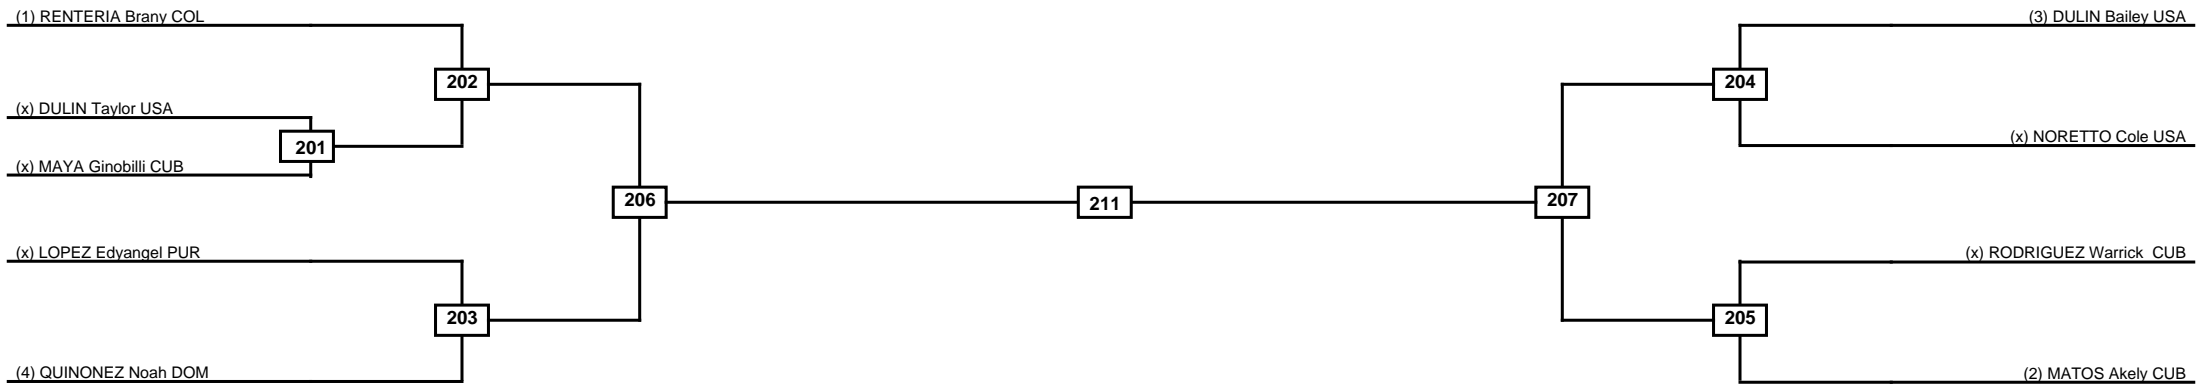

Round of 16	Quarterfinals	Semifinals	Final	Semifinals	Quarterfinals	Round of 16

Classification
1
2
3
3

LEGEND	RSC: Win by Referee stops contest	PTG: Win by Point gap	SUP: Win by Superiority	DSQ: Win by Disqualification	DQB: Win by Disqualification for Unsportsmanlike behavior	DWR: Win by double Withdrawal	R: Round
	(x)Seed	PFT: Win by Final score	GDP: Win by Golden points	WDR: Win by Withdrawal	PUN: Win by Punitive declaration	DDB: Double disqualification for Unsportsmanlike behavior	DDQ: Double Disqualification