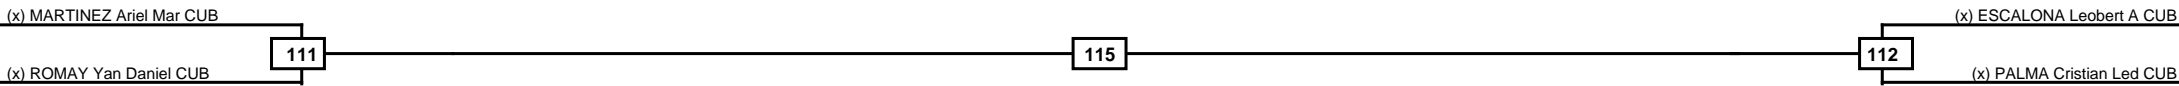

Semifinals	Final	Semifinals

Classification
1
2
3
3

LEGEND	RSC: Win by Referee stops contest	PTG: Win by Point gap	SUP: Win by Superiority	DSQ: Win by Disqualification	DQB: Win by Disqualification for Unsportsmanlike behavior	DWR: Win by double Withdrawal	R: Round
(x)Seed	PFT: Win by Final score	GDP: Win by Golden points	WDR: Win by Withdrawal	PUN: Win by Punitive declaration	DDB: Double disqualification for Unsportsmanlike behavior	DDQ: Double Disqualification