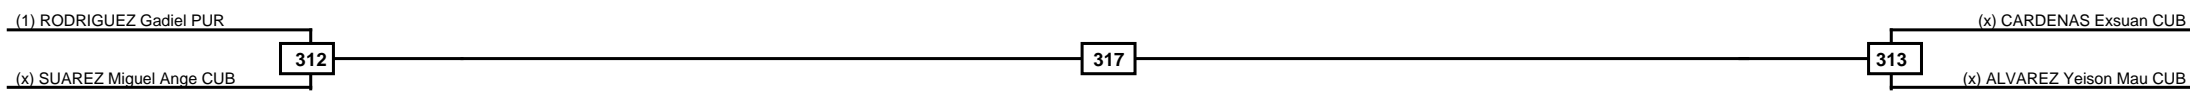

Semifinals	Final	Semifinals

Classification
1
2
3
3

LEGEND	RSC: Win by Referee stops contest	PTG: Win by Point gap	SUP: Win by Superiority	DSQ: Win by Disqualification	DQB: Win by Disqualification for Unsportsmanlike behavior	DWR: Win by double Withdrawal	R: Round
(x)Seed	PFT: Win by Final score	GDP: Win by Golden points	WDR: Win by Withdrawal	PUN: Win by Punitive declaration	DDB: Double disqualification for Unsportsmanlike behavior	DDQ: Double Disqualification