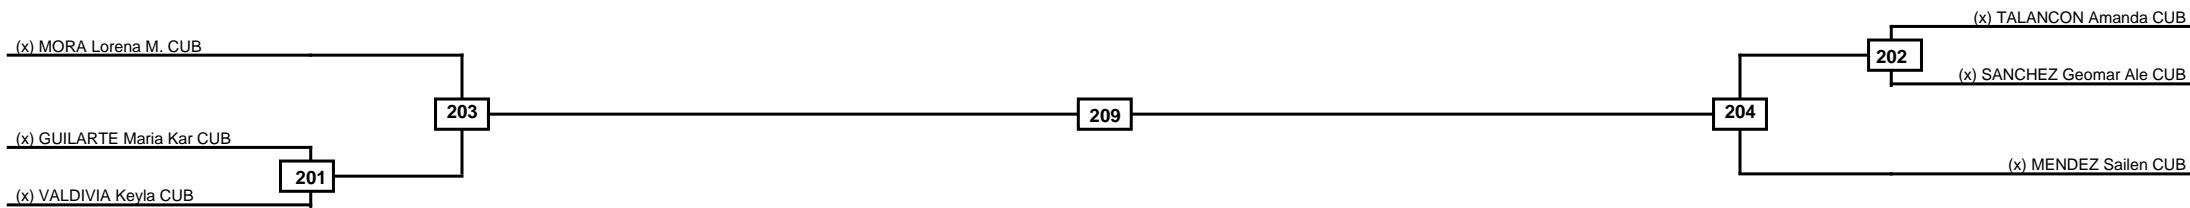

Quarterfinals	Semifinals	Final	Semifinals	Quarterfinals

Classification
1
2
3
3

LEGEND	RSC: Win by Referee stops contest	PTG: Win by Point gap	SUP: Win by Superiority	DSQ: Win by Disqualification	DQB: Win by Disqualification for Unsportsmanlike behavior	DWR: Win by double Withdrawal	R: Round
	PFT: Win by Final score	GDP: Win by Golden points	WDR: Win by Withdrawal	PUN: Win by Punitive declaration	DDB: Double disqualification for Unsportsmanlike behavior	DDQ: Double Disqualification