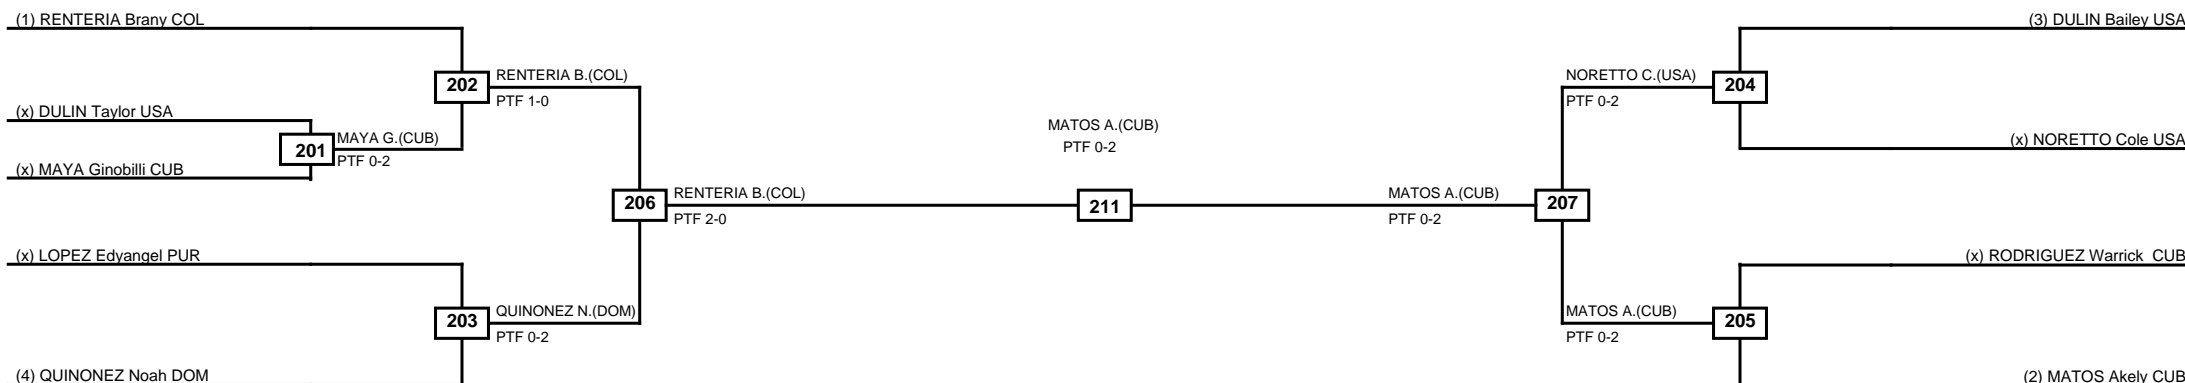

Semifinals	Final	Semifinals
------------	-------	------------

Classification
1 CORTINA Luis Alberto CUB
2 JIMENEZ Javier Antonio CUB
3 MENACHO Yosthin Benjamin BOL

LEGEND	RSC: Win by Referee stops contest	PTG: Win by Point gap	SUP: Win by Superiority	DSQ: Win by Disqualification	DQB: Win by Disqualification for Unsportsmanlike behavior	DWR: Win by double Withdrawal	R: Round
(x)Seed	PFT: Win by Final score	GDP: Win by Golden points	WDR: Win by Withdrawal	PUN: Win by Punitive declaration	DDB: Double disqualification for Unsportsmanlike behavior	DDQ: Double Disqualification	

Round of 16 Quarterfinals Semifinals

Final

Semifinals

Quarterfinals Round of 16

Classification
1 MATOS Akely CUB
2 RENTERIA Brany COL
3 QUINONEZ Noah DOM
3 NORETTO Cole USA

LEGEND RSC: Win by Referee stops contest PTG: Win by Point gap SUP: Win by Superiority DSQ: Win by Disqualification DQB: Win by Disqualification for Unsportsmanlike behavior DWR: Win by double Withdrawal R: Round
(x)Seed PFT: Win by Final score GDP: Win by Golden points WDR: Win by Withdrawal PUN: Win by Punitive declaration DDB: Double disqualification for Unsportsmanlike behavior DDQ: Double Disqualification