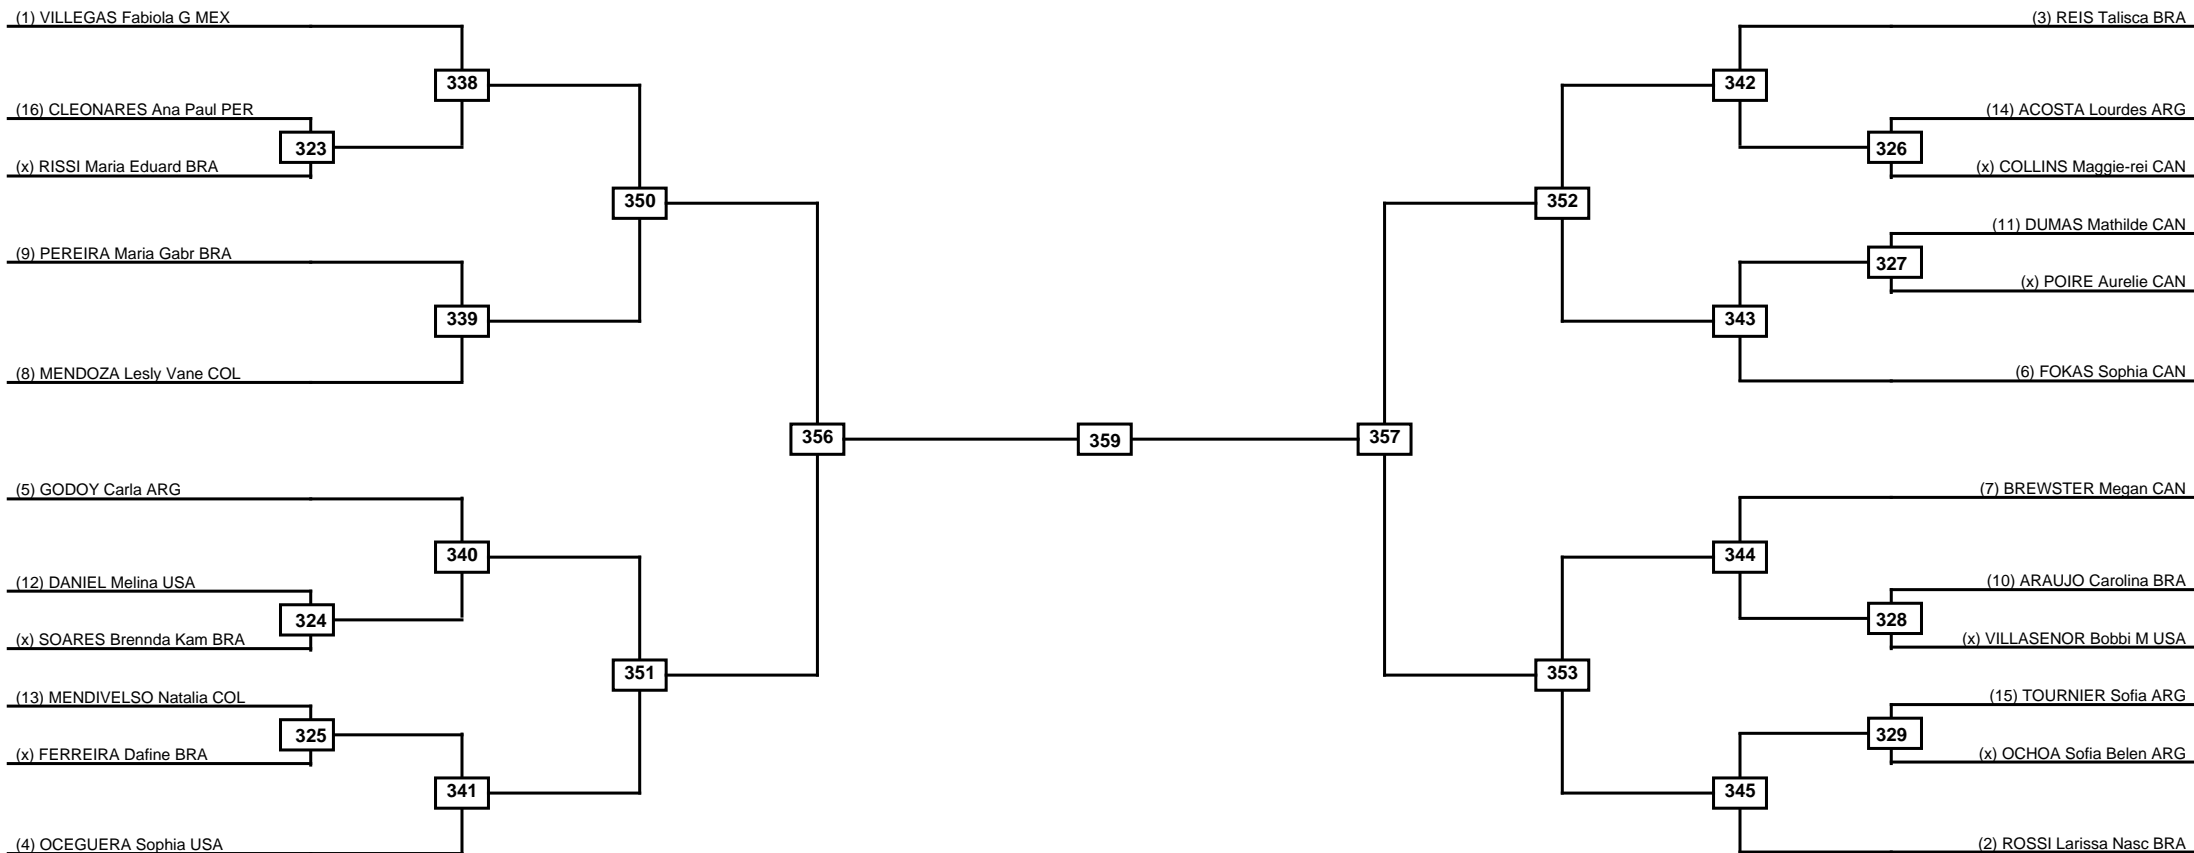

Round of 32   Round of 16   Quarterfinals   Semifinals   Final   Semifinals   Quarterfinals   Round of 16   Round of 32

Classification
1
2
3
3

LEGEND RSC: Win by Referee stops contest   PTG: Win by Point gap   SUP: Win by Superiority   DSQ: Win by Disqualification   DQB: Win by Disqualification for Unsportsmanlike behavior   DWR: Win by double Withdrawal   R: Round
(x)Seed   PFT: Win by Final score   GDP: Win by Golden points   WDR: Win by Withdrawal   PUN: Win by Punitive declaration   DDB: Double disqualification for Unsportsmanlike behavior   DDQ: Double Disqualification