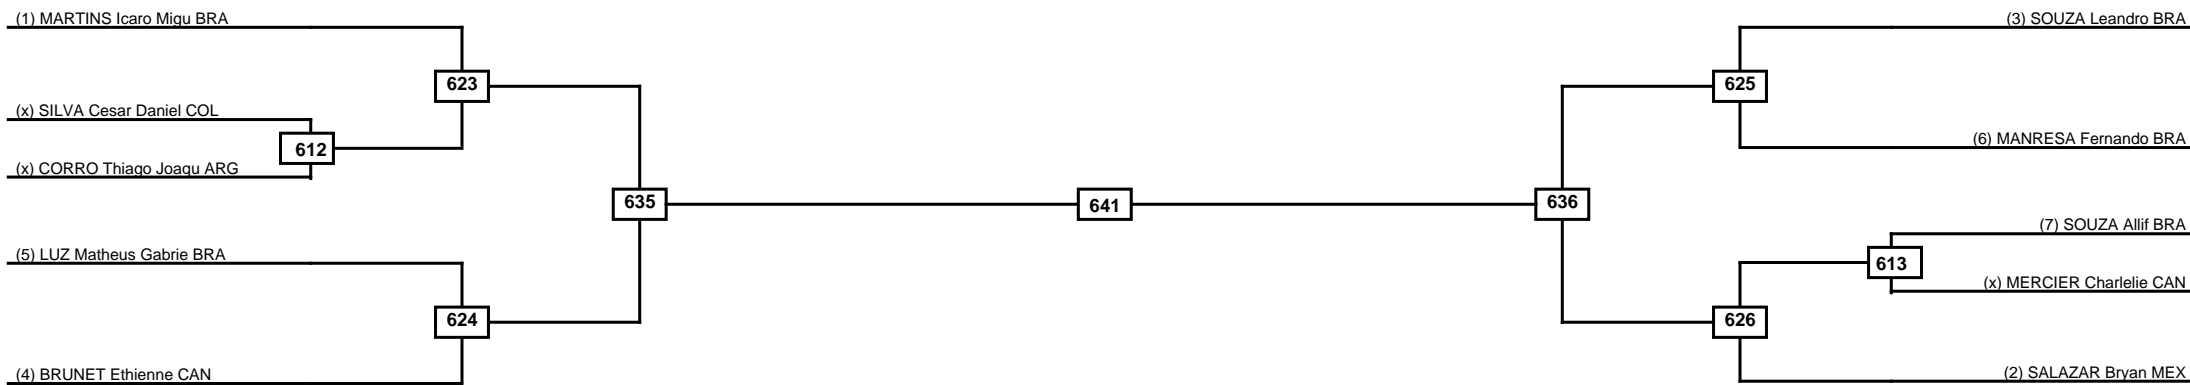

Round of 16	Quarterfinals	Semifinals	Final	Semifinals	Quarterfinals	Round of 16
-------------	---------------	------------	-------	------------	---------------	-------------

Classification
1
2
3
3

LEGEND	RSC: Win by Referee stops contest	PTG: Win by Point gap	SUP: Win by Superiority	DSQ: Win by Disqualification	DQB: Win by Disqualification for Unsportsmanlike behavior	DWR: Win by double Withdrawal	R: Round
(x)Seed	PFT: Win by Final score	GDP: Win by Golden points	WDR: Win by Withdrawal	PUN: Win by Punitive declaration	DDB: Double disqualification for Unsportsmanlike behavior	DDQ: Double Disqualification	

Round of 32 Round of 16 Quarterfinals Semifinals Final Semifinals Quarterfinals Round of 16 Round of 32

Classification
1
2
3
3

LEGEND RSC: Win by Referee stops contest PTG: Win by Point gap SUP: Win by Superiority DSQ: Win by Disqualification DQB: Win by Disqualification for Unsportsmanlike behavior DWR: Win by double Withdrawal R: Round
 (x)Seed PFT: Win by Final score GDP: Win by Golden points WDR: Win by Withdrawal PUN: Win by Punitive declaration DDB: Double disqualification for Unsportsmanlike behavior DDQ: Double Disqualification