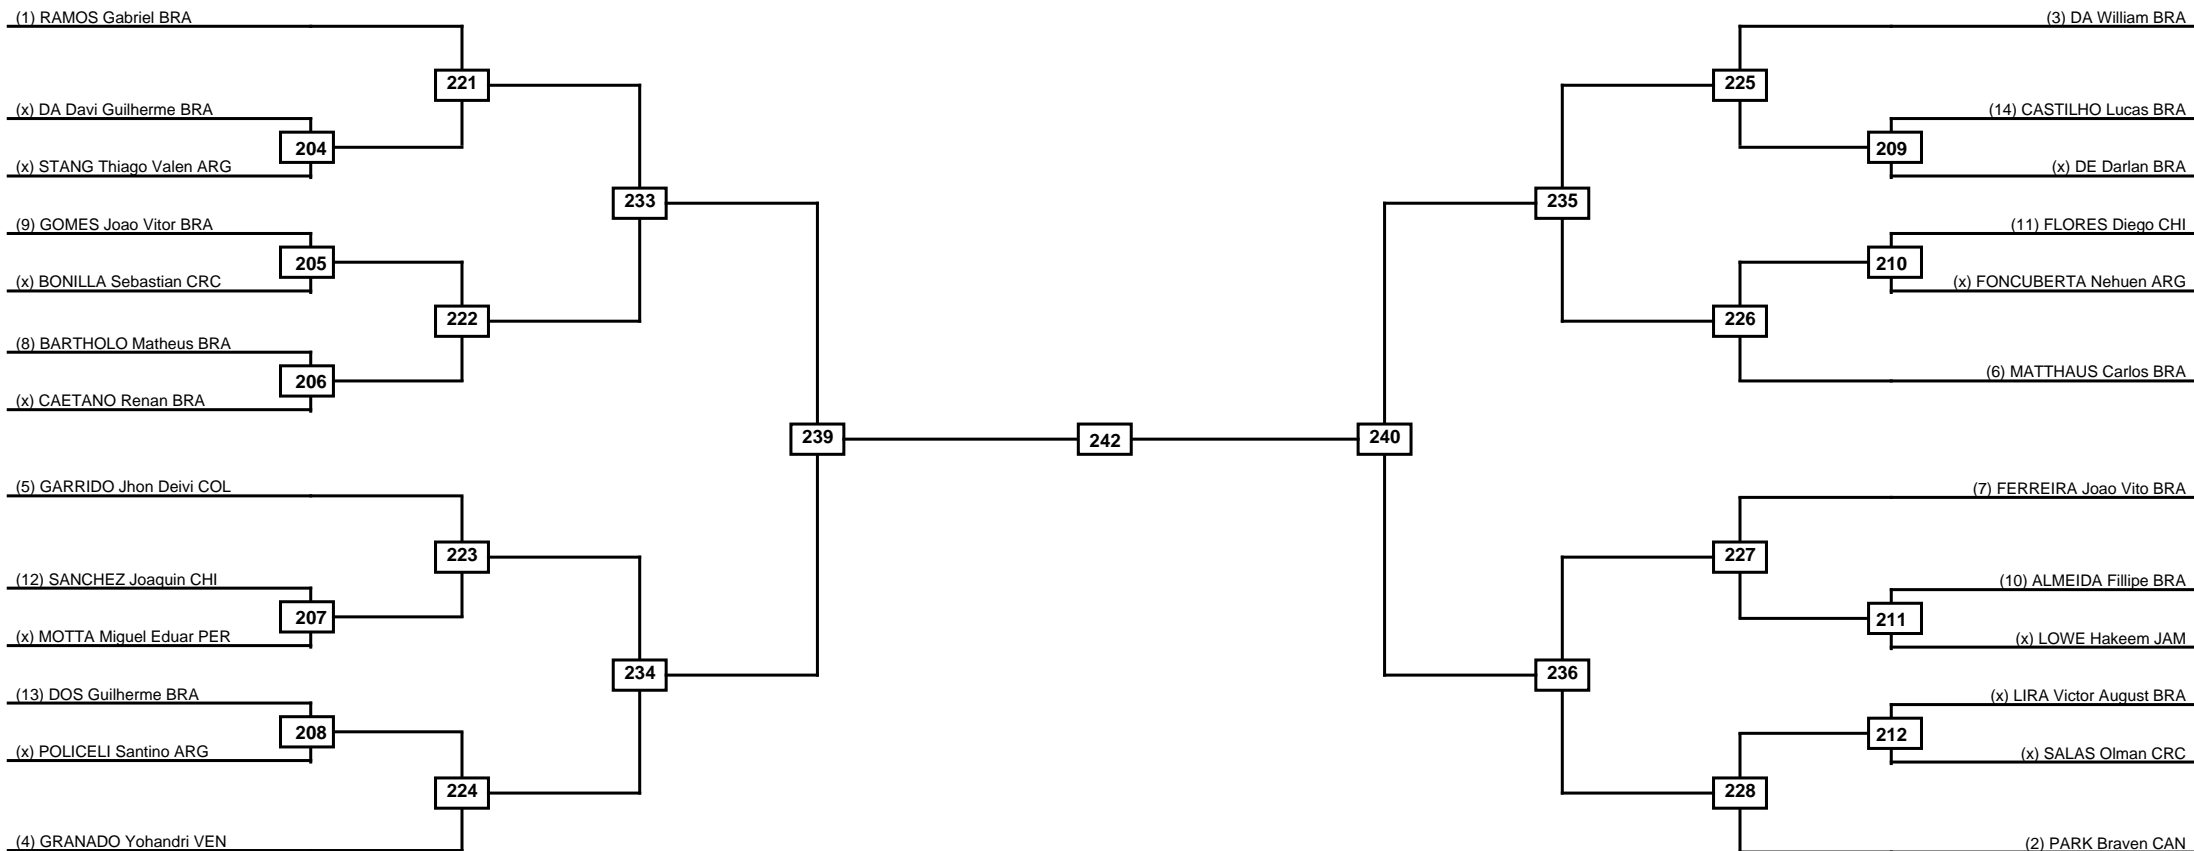

Round of 32   Round of 16   Quarterfinals   Semifinals   Final   Semifinals   Quarterfinals   Round of 16   Round of 32

Classification
1
2
3
3

LEGEND RSC: Win by Referee stops contest   PTG: Win by Point gap   SUP: Win by Superiority   DSQ: Win by Disqualification   DQB: Win by Disqualification for Unsportsmanlike behavior   DWR: Win by double Withdrawal   R: Round
(x)Seed   PFT: Win by Final score   GDP: Win by Golden points   WDR: Win by Withdrawal   PUN: Win by Punitive declaration   DDB: Double disqualification for Unsportsmanlike behavior   DDQ: Double Disqualification