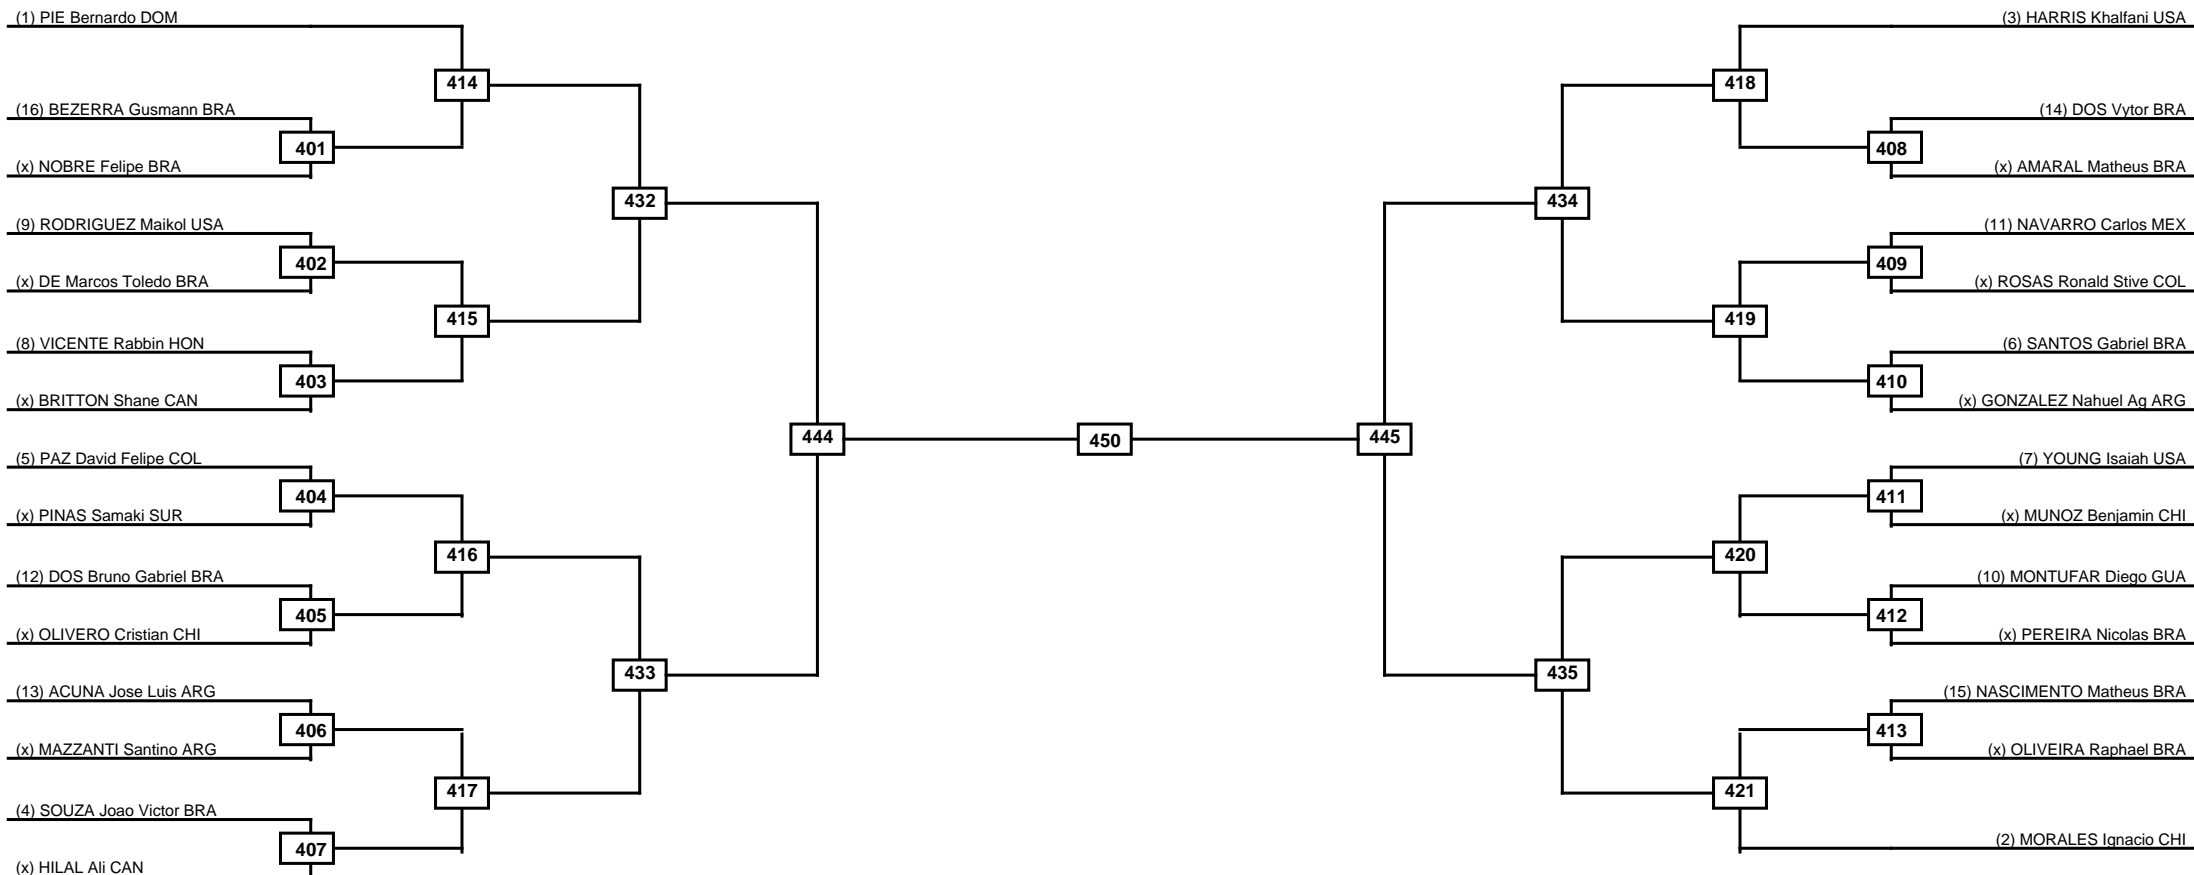

Round of 32   Round of 16   Quarterfinals   Semifinals   Final   Semifinals   Quarterfinals   Round of 16   Round of 32

Classification
1
2
3
3

LEGEND RSC: Win by Referee stops contest   PTG: Win by Point gap   SUP: Win by Superiority   DSQ: Win by Disqualification   DQB: Win by Disqualification for Unsportsmanlike behavior   DWR: Win by double Withdrawal   R: Round
(x)Seed   PFT: Win by Final score   GDP: Win by Golden points   WDR: Win by Withdrawal   PUN: Win by Punitive declaration   DDB: Double disqualification for Unsportsmanlike behavior   DDQ: Double Disqualification