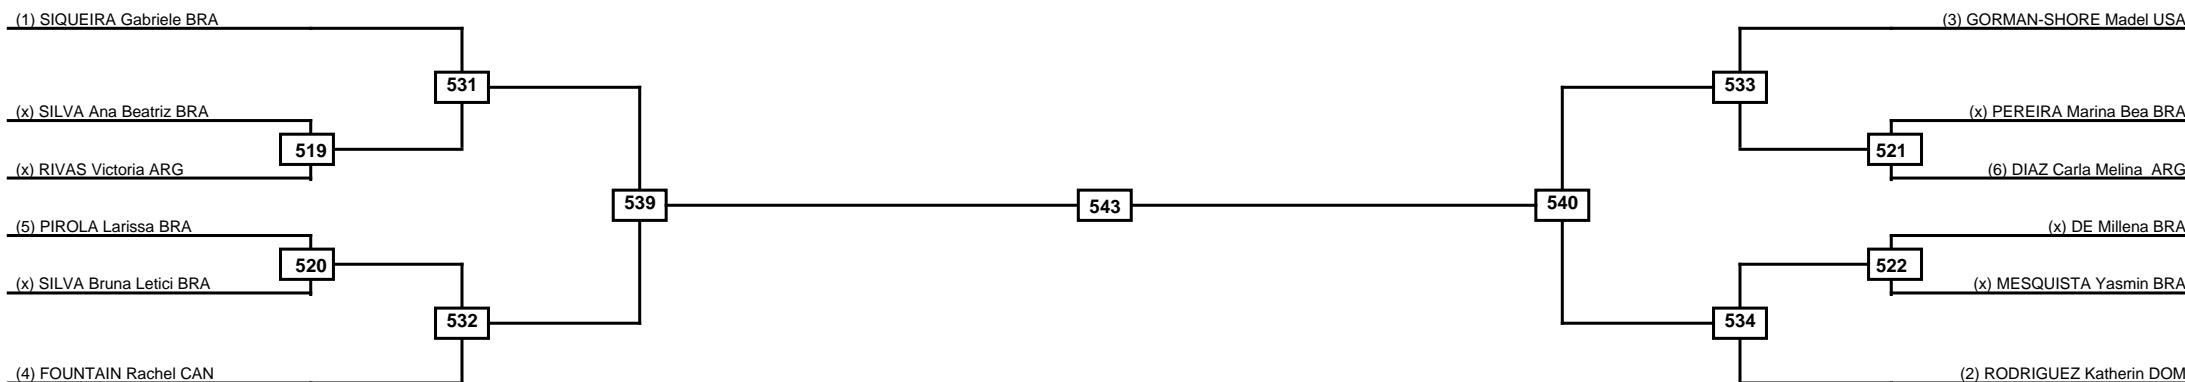

Round of 32
Round of 16
Quarterfinals
Semifinals
Final
Semifinals
Quarterfinals
Round of 16
Round of 32

Classification
1
2
3
3

LEGEND RSC: Win by Referee stops contest PTG: Win by Point gap SUP: Win by Superiority DSQ: Win by Disqualification DQB: Win by Disqualification for Unsportsmanlike behavior DWR: Win by double Withdrawal R: Round
 (x)Seed PFT: Win by Final score GDP: Win by Golden points WDR: Win by Withdrawal PUN: Win by Punitive declaration DDB: Double disqualification for Unsportsmanlike behavior DDQ: Double Disqualification

Round of 16	Quarterfinals	Semifinals	Final	Semifinals	Quarterfinals	Round of 16
-------------	---------------	------------	-------	------------	---------------	-------------

Classification
1
2
3
3

LEGEND RSC: Win by Referee stops contest PTG: Win by Point gap SUP: Win by Superiority DSQ: Win by Disqualification DQB: Win by Disqualification for Unsportsmanlike behavior DWR: Win by double Withdrawal R: Round
 (x)Seed PFT: Win by Final score GDP: Win by Golden points WDR: Win by Withdrawal PUN: Win by Punitive declaration DDB: Double disqualification for Unsportsmanlike behavior DDQ: Double Disqualification

Round of 16 Quarterfinals Semifinals

Final

Semifinals

Quarterfinals

Round of 16

Classification
1
2
3
3

LEGEND RSC: Win by Referee stops contest PTG: Win by Point gap SUP: Win by Superiority DSQ: Win by Disqualification DQB: Win by Disqualification for Unsportsmanlike behavior DWR: Win by double Withdrawal R: Round
 (x)Seed PFT: Win by Final score GDP: Win by Golden points WDR: Win by Withdrawal PUN: Win by Punitive declaration DDB: Double disqualification for Unsportsmanlike behavior DDQ: Double Disqualification