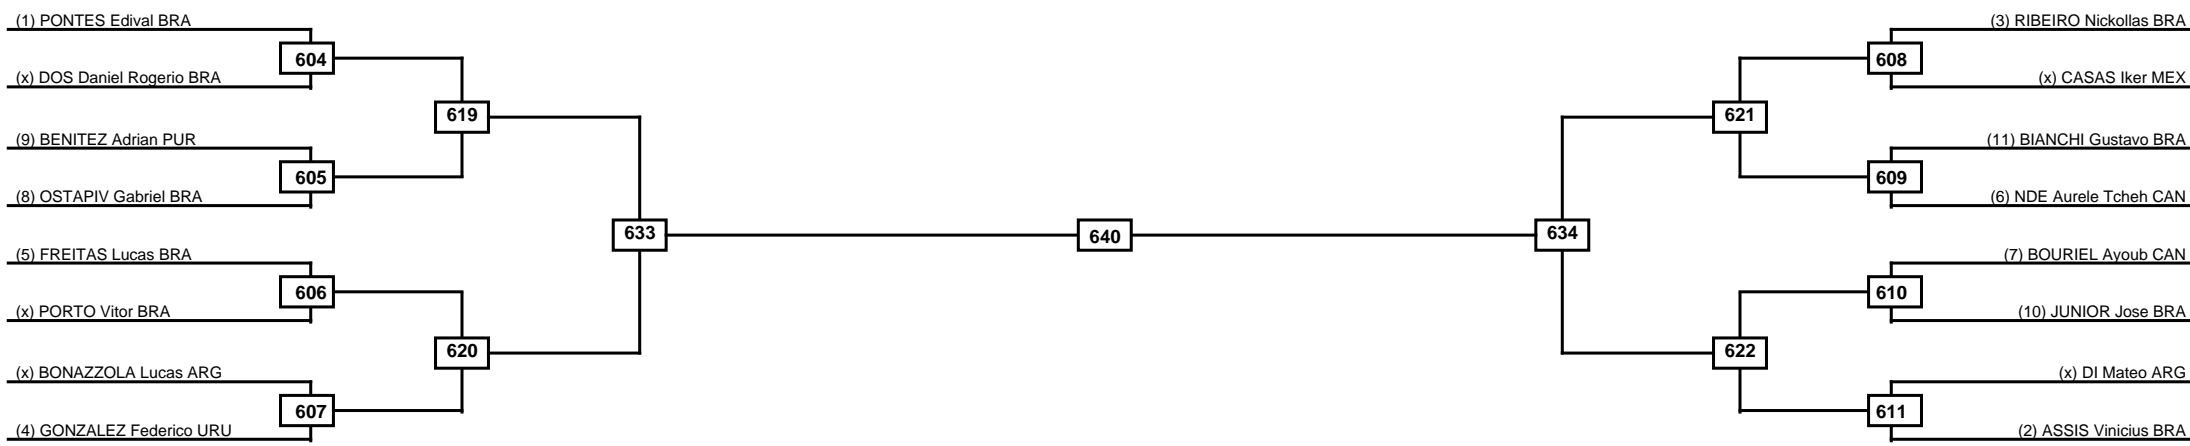

Round of 16	Quarterfinals	Semifinals	Final	Semifinals	Quarterfinals	Round of 16
-------------	---------------	------------	-------	------------	---------------	-------------

Classification
1
2
3
3

LEGEND	RSC: Win by Referee stops contest	PTG: Win by Point gap	SUP: Win by Superiority	DSQ: Win by Disqualification	DQB: Win by Disqualification for Unsportsmanlike behavior	DWR: Win by double Withdrawal	R: Round
(x)Seed	PFT: Win by Final score	GDP: Win by Golden points	WDR: Win by Withdrawal	PUN: Win by Punitive declaration	DDB: Double disqualification for Unsportsmanlike behavior	DDQ: Double Disqualification	

Round of 32 Round of 16 Quarterfinals Semifinals Final Semifinals Quarterfinals Round of 16 Round of 32

Classification
1
2
3
3

LEGEND RSC: Win by Referee stops contest PTG: Win by Point gap SUP: Win by Superiority DSQ: Win by Disqualification DQB: Win by Disqualification for Unsportsmanlike behavior DWR: Win by double Withdrawal R: Round
 (x)Seed PFT: Win by Final score GDP: Win by Golden points WDR: Win by Withdrawal PUN: Win by Punitive declaration DDB: Double disqualification for Unsportsmanlike behavior DDQ: Double Disqualification