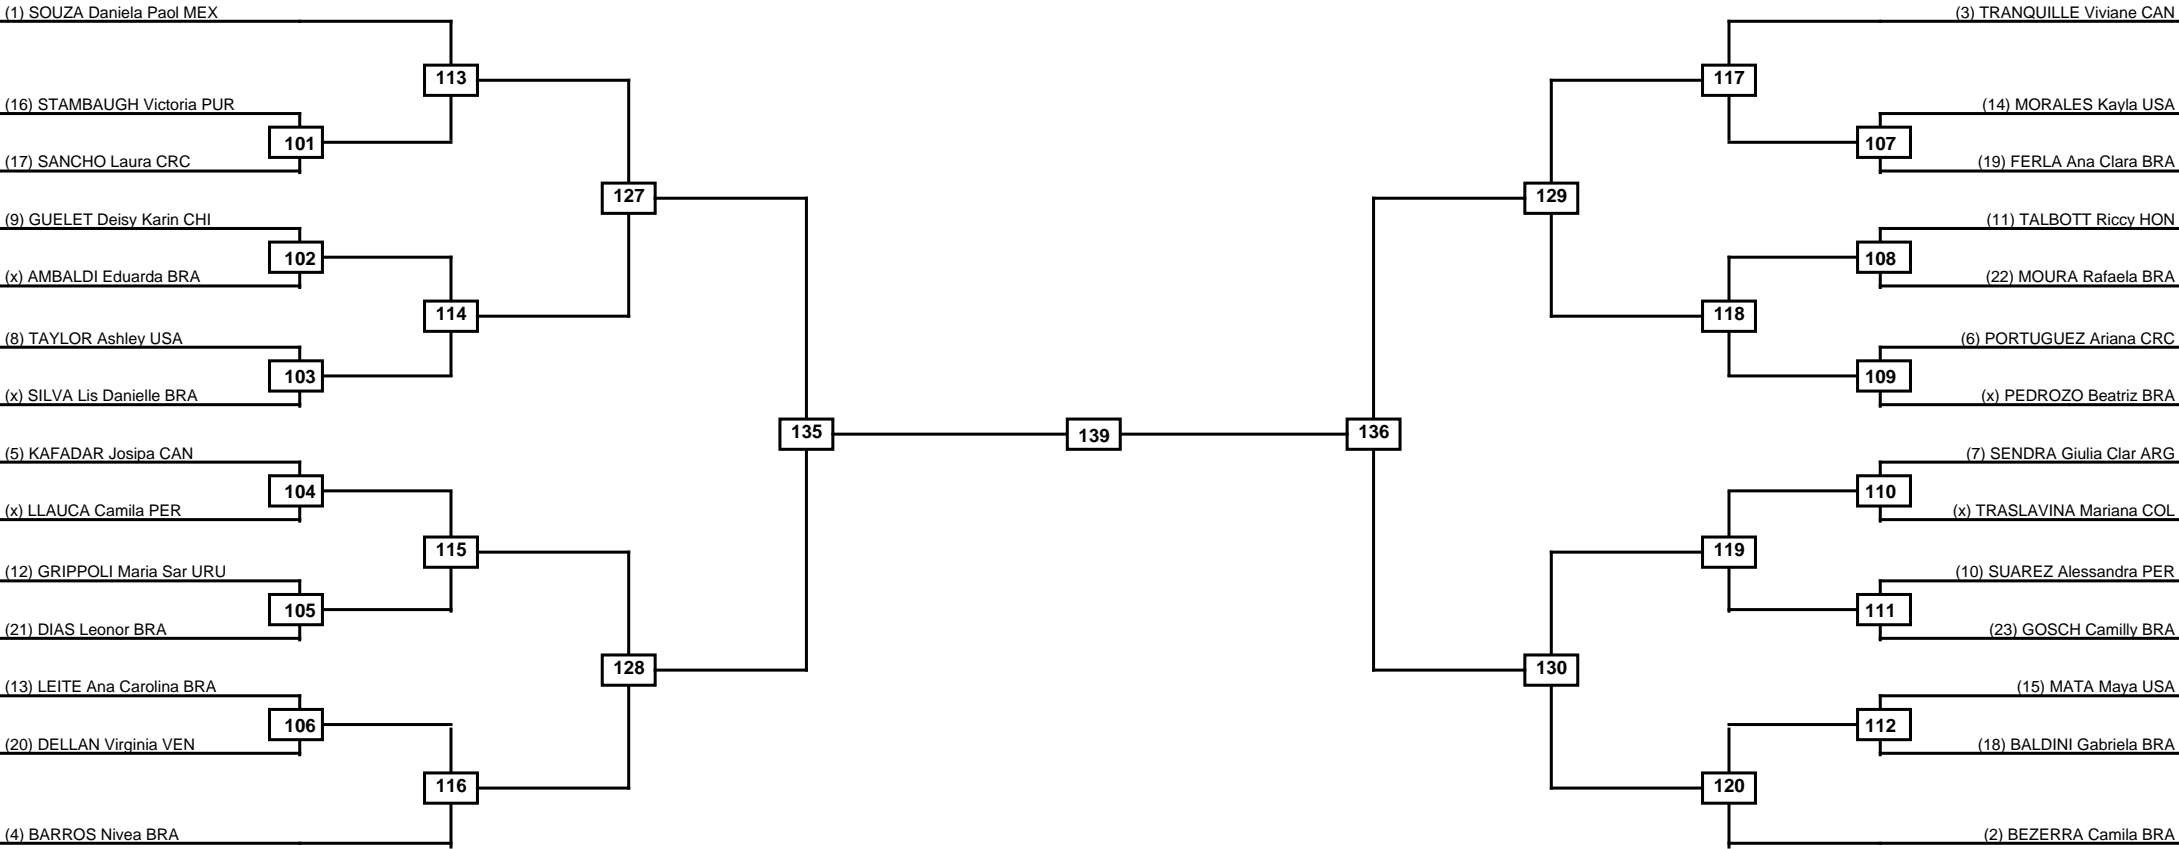

Round of 32
Round of 16
Quarterfinals
Semifinals
Final
Semifinals
Quarterfinals
Round of 16
Round of 32

Classification
1
2
3
3

LEGEND RSC: Win by Referee stops contest   PTG: Win by Point gap   SUP: Win by Superiority   DSQ: Win by Disqualification   DQB: Win by Disqualification for Unsportsmanlike behavior   DWR: Win by double Withdrawal   R: Round
(x)Seed   PFT: Win by Final score   GDP: Win by Golden points   WDR: Win by Withdrawal   PUN: Win by Punitive declaration   DDB: Double disqualification for Unsportsmanlike behavior   DDQ: Double Disqualification