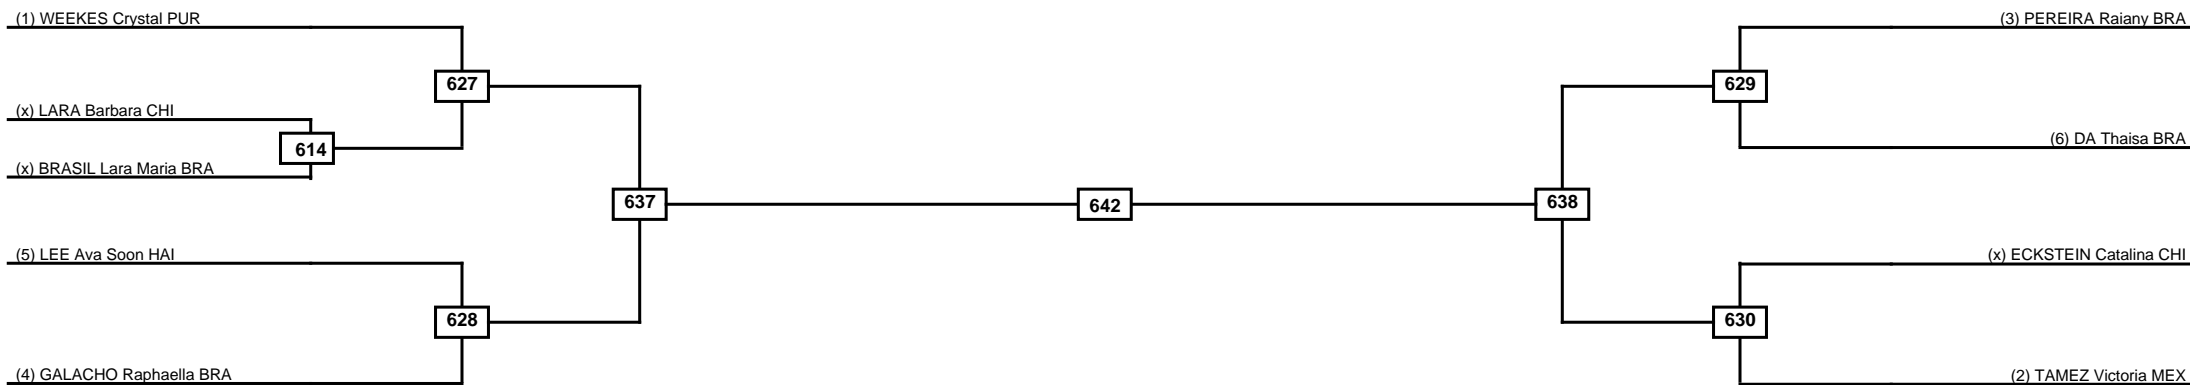

Round of 16	Quarterfinals	Semifinals	Final	Semifinals	Quarterfinals	Round of 16

Classification
1
2
3
3

LEGEND	RSC: Win by Referee stops contest	PTG: Win by Point gap	SUP: Win by Superiority	DSQ: Win by Disqualification	DQB: Win by Disqualification for Unsportsmanlike behavior	DWR: Win by double Withdrawal	R: Round
	PFT: Win by Final score	GDP: Win by Golden points	WDR: Win by Withdrawal	PUN: Win by Punitive declaration	DDB: Double disqualification for Unsportsmanlike behavior	DDQ: Double Disqualification