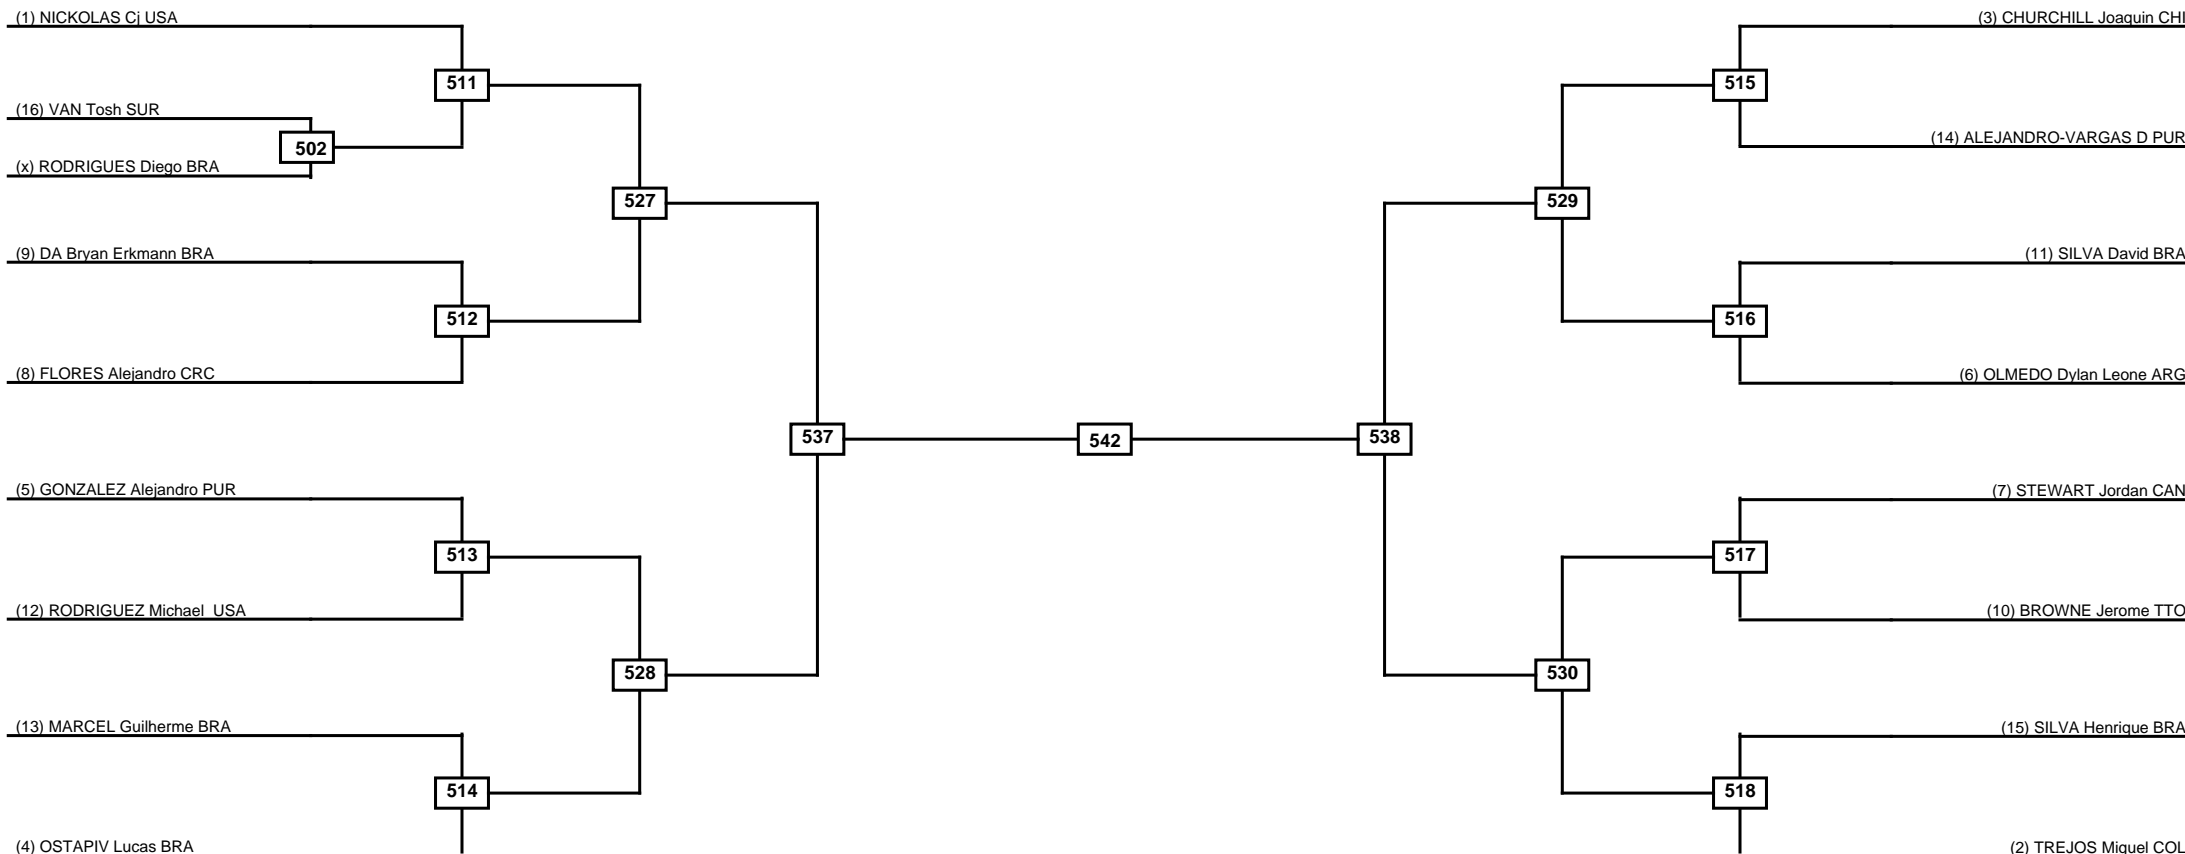

Round of 16	Quarterfinals	Semifinals	Final	Semifinals	Quarterfinals	Round of 16
-------------	---------------	------------	-------	------------	---------------	-------------

Classification
1
2
3
3

LEGEND	RSC: Win by Referee stops contest	PTG: Win by Point gap	SUP: Win by Superiority	DSQ: Win by Disqualification	DQB: Win by Disqualification for Unsportsmanlike behavior	DWR: Win by double Withdrawal	R: Round
(x)Seed	PFT: Win by Final score	GDP: Win by Golden points	WDR: Win by Withdrawal	PUN: Win by Punitive declaration	DDB: Double disqualification for Unsportsmanlike behavior	DDQ: Double Disqualification	

Round of 32 Round of 16 Quarterfinals Semifinals Final Semifinals Quarterfinals Round of 16 Round of 32

Classification
1
2
3
3

LEGEND RSC: Win by Referee stops contest PTG: Win by Point gap SUP: Win by Superiority DSQ: Win by Disqualification DQB: Win by Disqualification for Unsportsmanlike behavior DWR: Win by double Withdrawal R: Round
 (x)Seed PFT: Win by Final score GDP: Win by Golden points WDR: Win by Withdrawal PUN: Win by Punitive declaration DDB: Double disqualification for Unsportsmanlike behavior DDQ: Double Disqualification