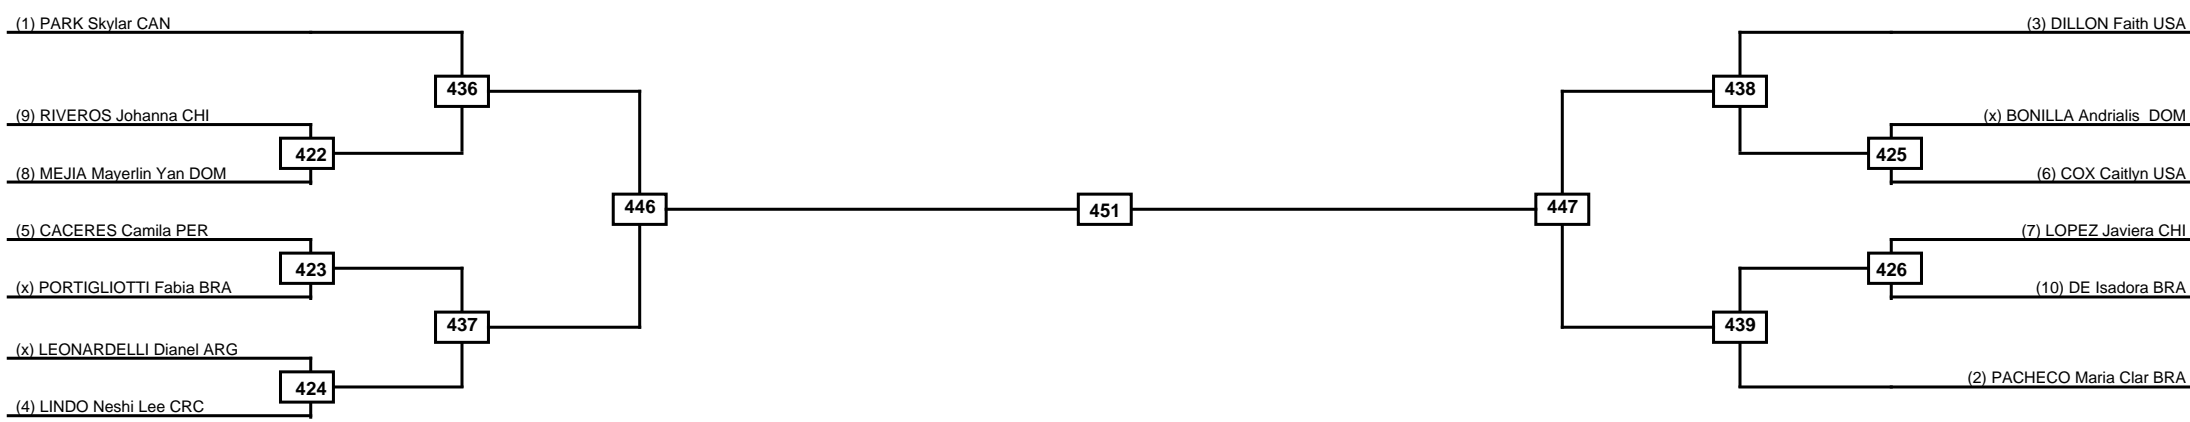

Round of 16	Quarterfinals	Semifinals	Final	Semifinals	Quarterfinals	Round of 16

Classification
1
2
3
3

LEGEND	RSC: Win by Referee stops contest	PTG: Win by Point gap	SUP: Win by Superiority	DSQ: Win by Disqualification	DQB: Win by Disqualification for Unsportsmanlike behavior	DWR: Win by double Withdrawal	R: Round
(x)Seed	PFT: Win by Final score	GDP: Win by Golden points	WDR: Win by Withdrawal	PUN: Win by Punitive declaration	DDB: Double disqualification for Unsportsmanlike behavior	DDQ: Double Disqualification