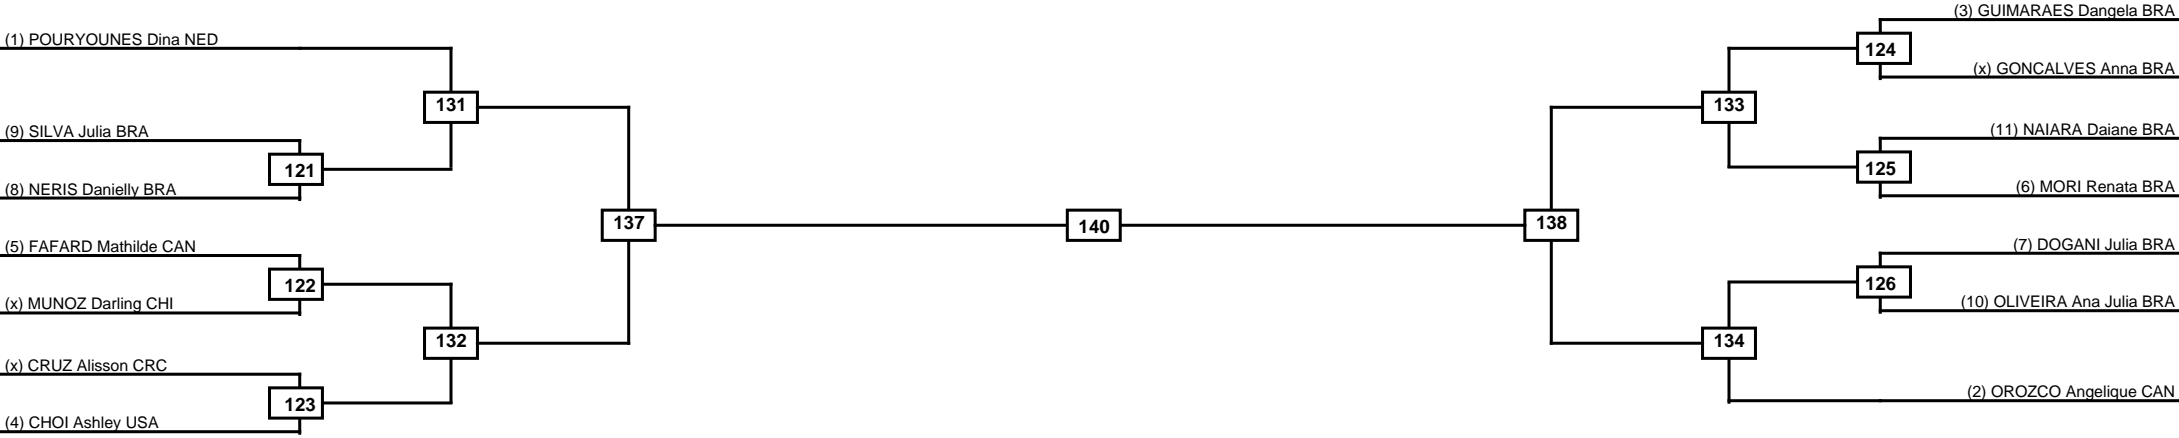

Round of 16	Quarterfinals	Semifinals	Final	Semifinals	Quarterfinals	Round of 16

Classification
1
2
3
3

LEGEND RSC: Win by Referee stops contest   PTG: Win by Point gap   SUP: Win by Superiority   DSQ: Win by Disqualification   DQB: Win by Disqualification for Unsportsmanlike behavior   DWR: Win by double Withdrawal   R: Round
(x)Seed   PFT: Win by Final score   GDP: Win by Golden points   WDR: Win by Withdrawal   PUN: Win by Punitive declaration   DDB: Double disqualification for Unsportsmanlike behavior   DDQ: Double Disqualification