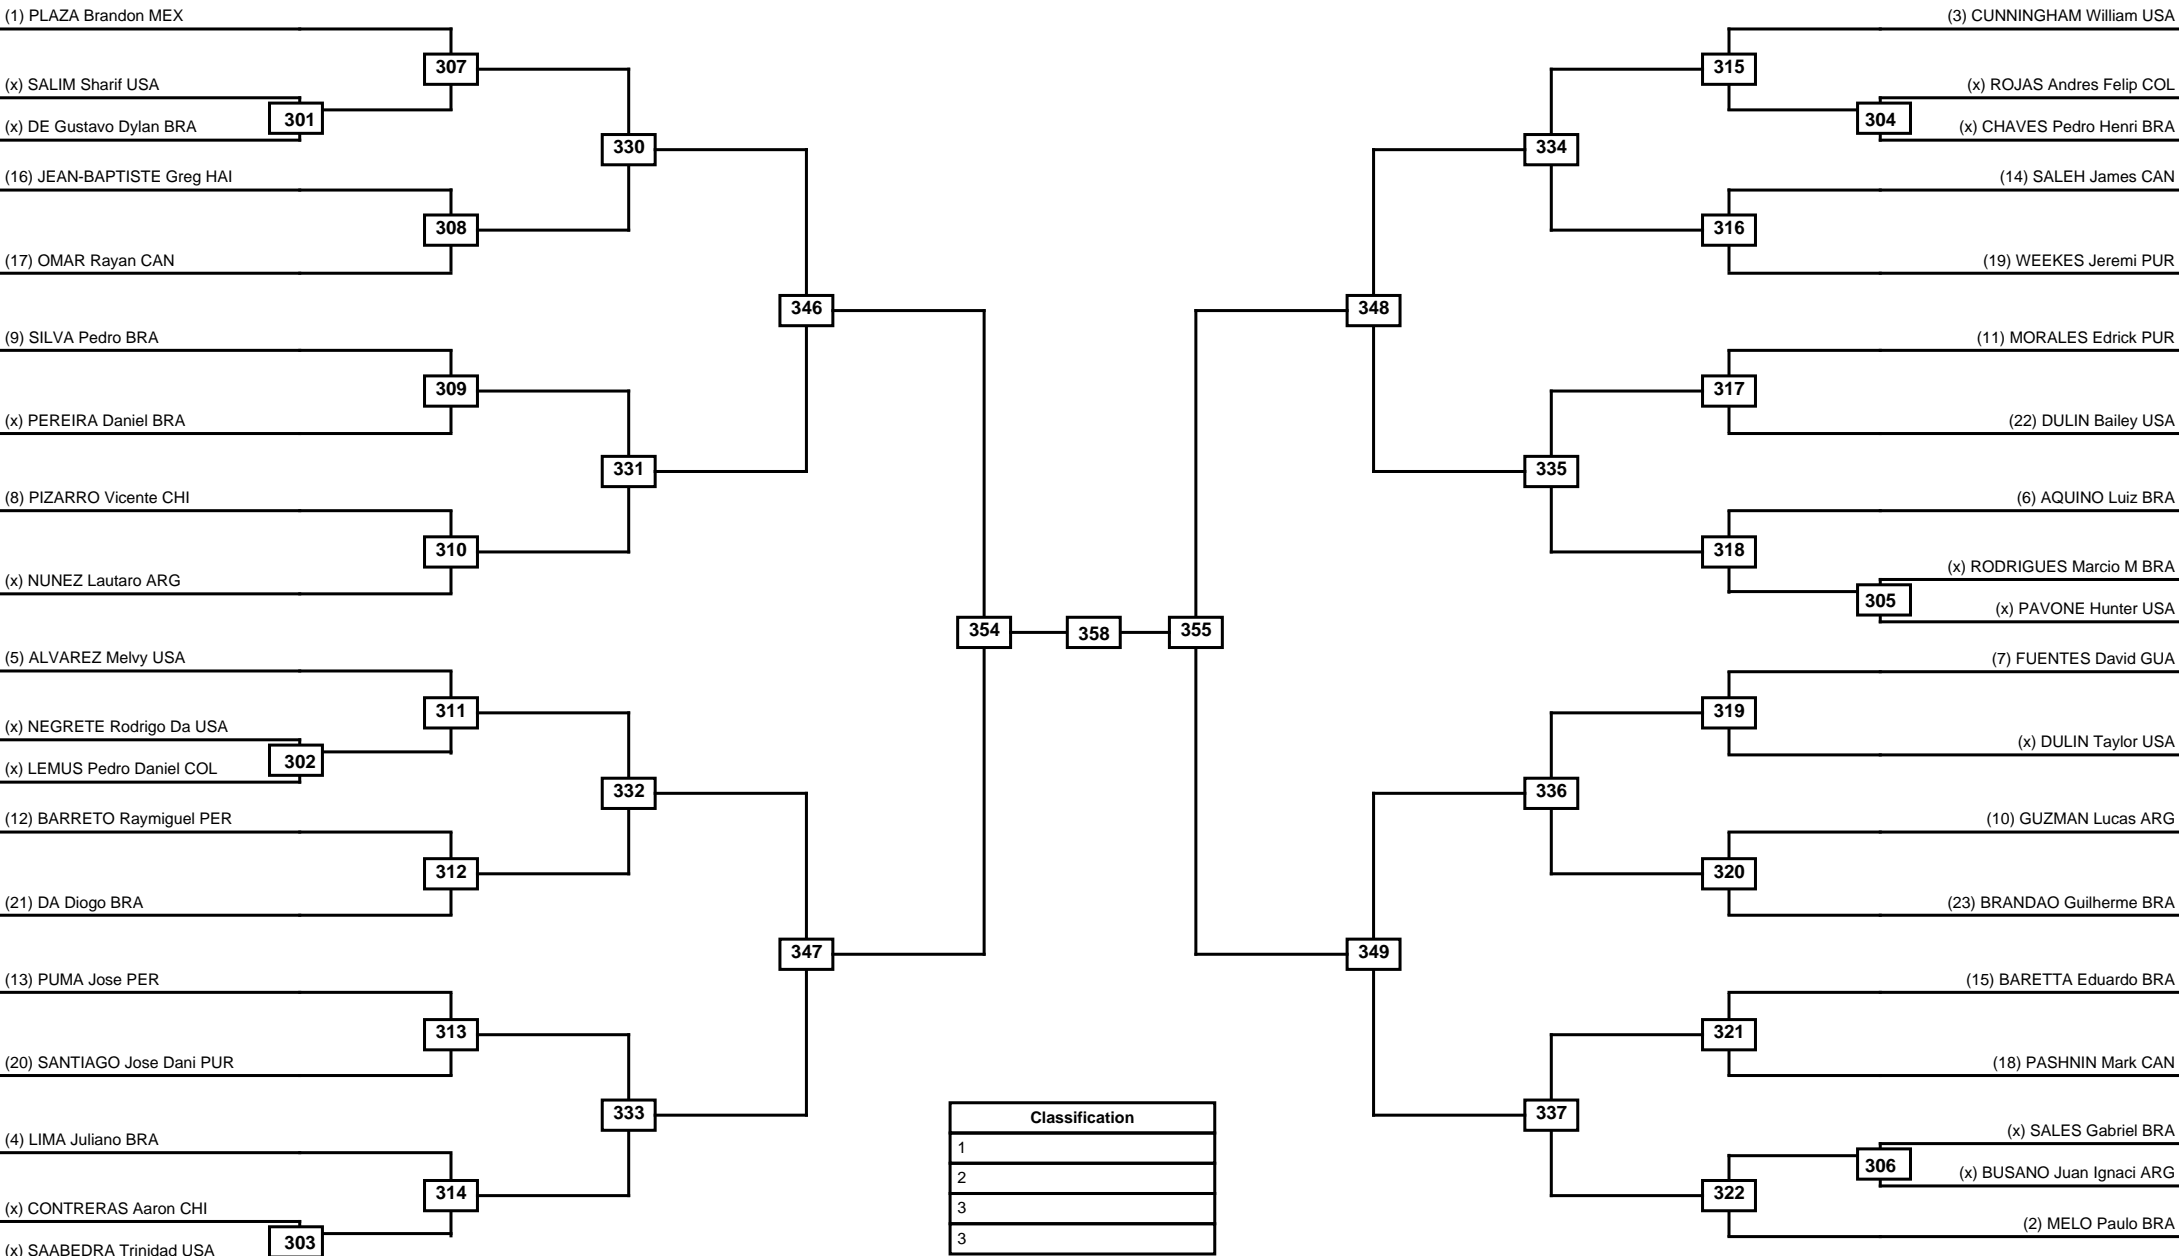

Round of 64   Round of 32   Round of 16   Quarterfinals   Semifinals   Final   Semifinals   Quarterfinals   Round of 16   Round of 32   Round of 64

Classification
1
2
3
3

LEGEND   RSC: Win by Referee stops contest   PTG: Win by Point gap   SUP: Win by Superiority   DSQ: Win by Disqualification   DQB: Win by Disqualification for Unsportsmanlike behavior   DWR: Win by double Withdrawal   R: Round
(x)Seed   PFT: Win by Final score   GDP: Win by Golden points   WDR: Win by Withdrawal   PUN: Win by Punitive declaration   DDB: Double disqualification for Unsportsmanlike behavior   DDQ: Double Disqualification