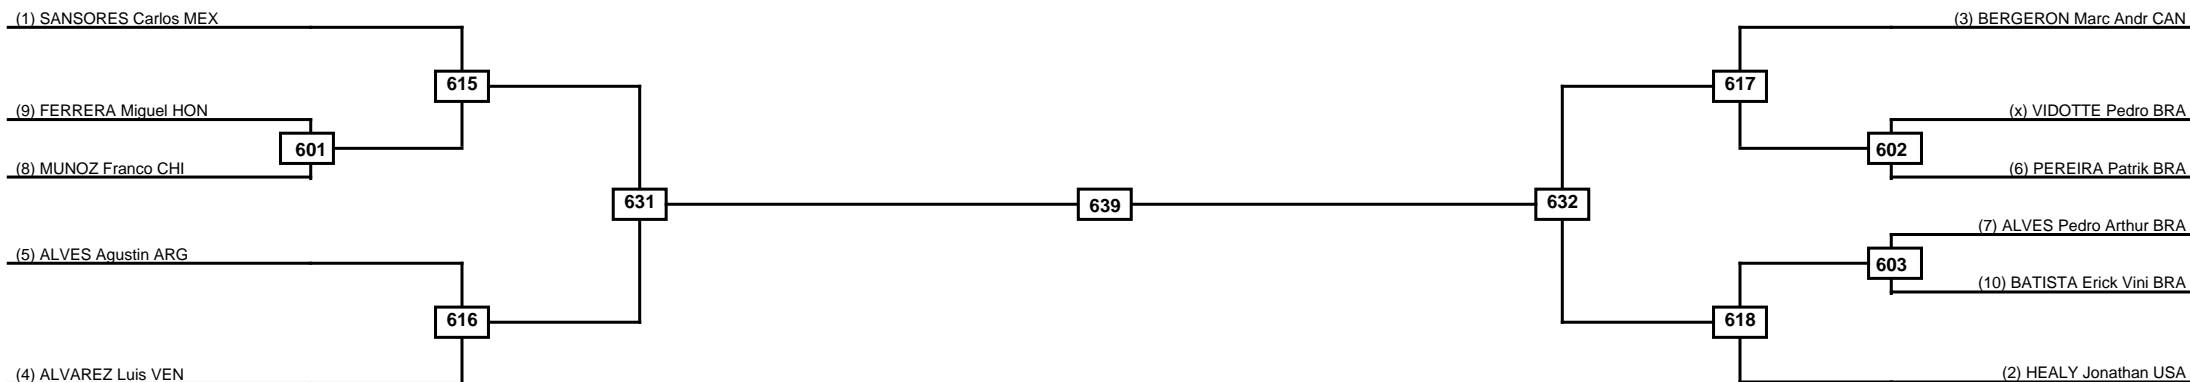

Round of 16	Quarterfinals	Semifinals	Final	Semifinals	Quarterfinals	Round of 16

Classification
1
2
3
3

LEGEND	RSC: Win by Referee stops contest	PTG: Win by Point gap	SUP: Win by Superiority	DSQ: Win by Disqualification	DQB: Win by Disqualification for Unsportsmanlike behavior	DWR: Win by double Withdrawal	R: Round
	(x)Seed	PFT: Win by Final score	GDP: Win by Golden points	WDR: Win by Withdrawal	PUN: Win by Punitive declaration	DDB: Double disqualification for Unsportsmanlike behavior	DDQ: Double Disqualification