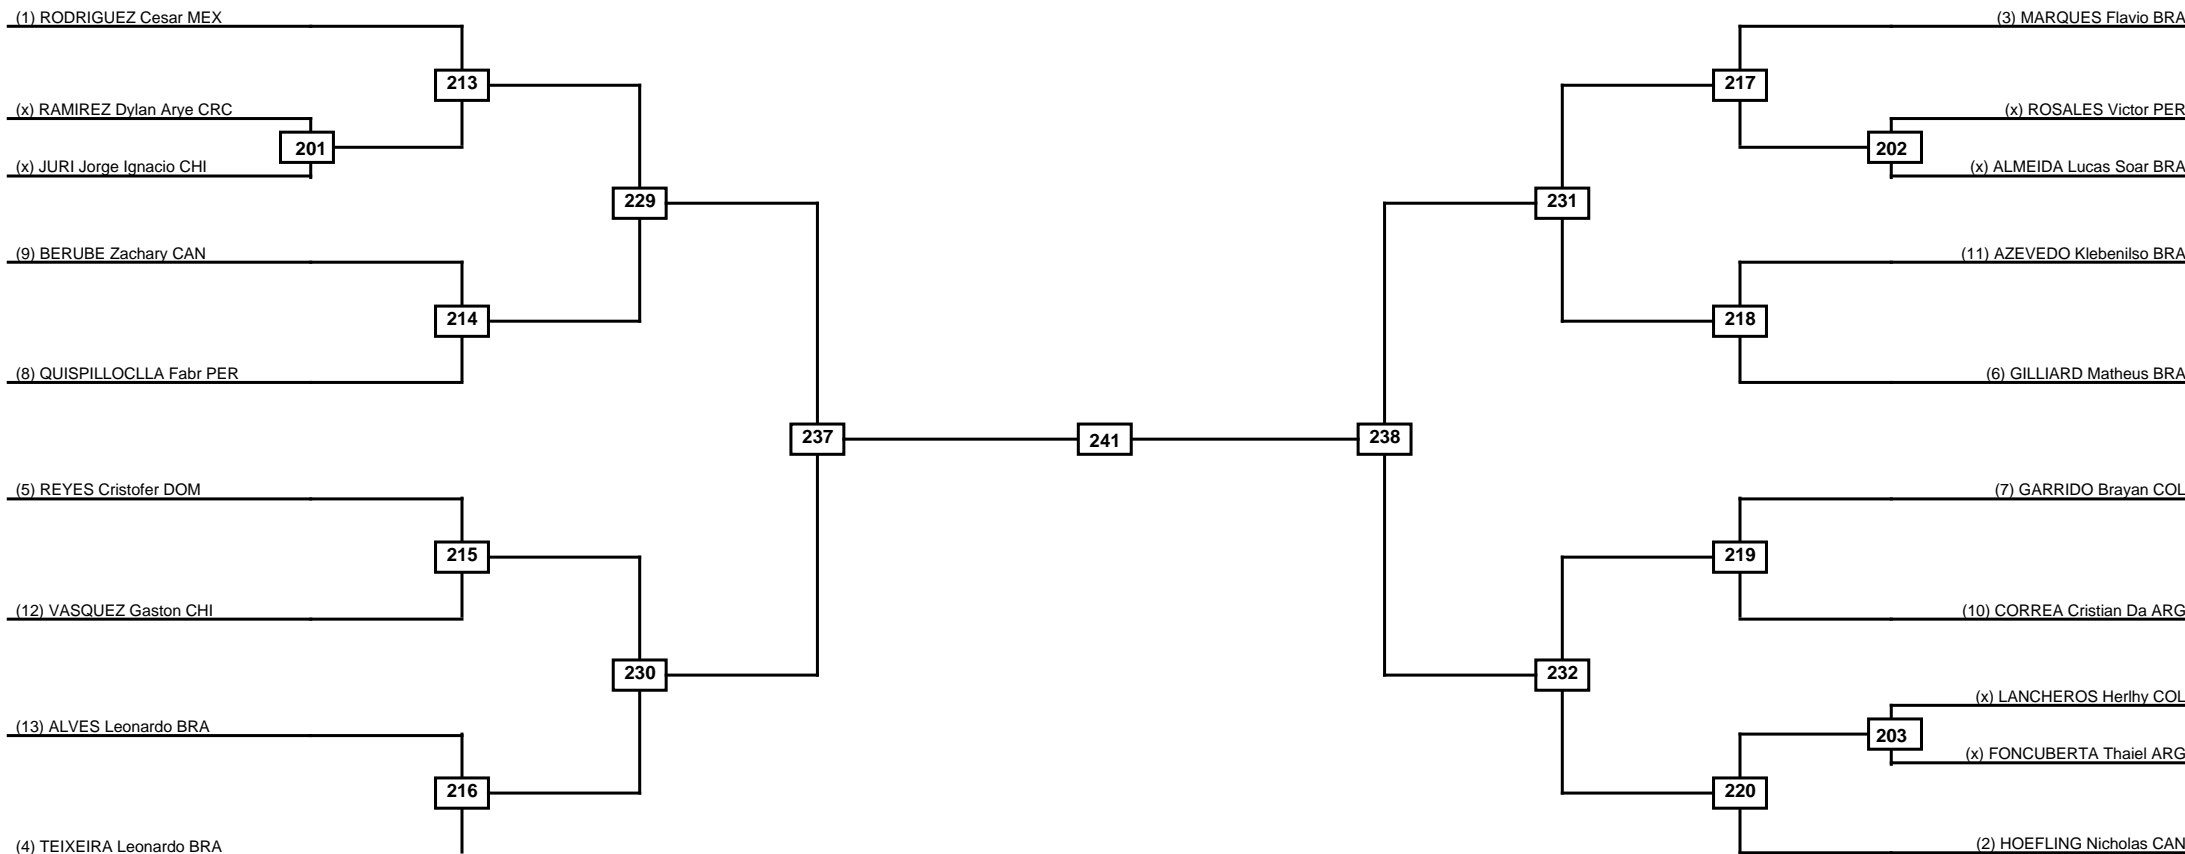

Round of 32   Round of 16   Quarterfinals   Semifinals   Final   Semifinals   Quarterfinals   Round of 16   Round of 32

Classification
1
2
3
3

LEGEND RSC: Win by Referee stops contest   PTG: Win by Point gap   SUP: Win by Superiority   DSQ: Win by Disqualification   DQB: Win by Disqualification for Unsportsmanlike behavior   DWR: Win by double Withdrawal   R: Round
(x)Seed   PFT: Win by Final score   GDP: Win by Golden points   WDR: Win by Withdrawal   PUN: Win by Punitive declaration   DDB: Double disqualification for Unsportsmanlike behavior   DDQ: Double Disqualification