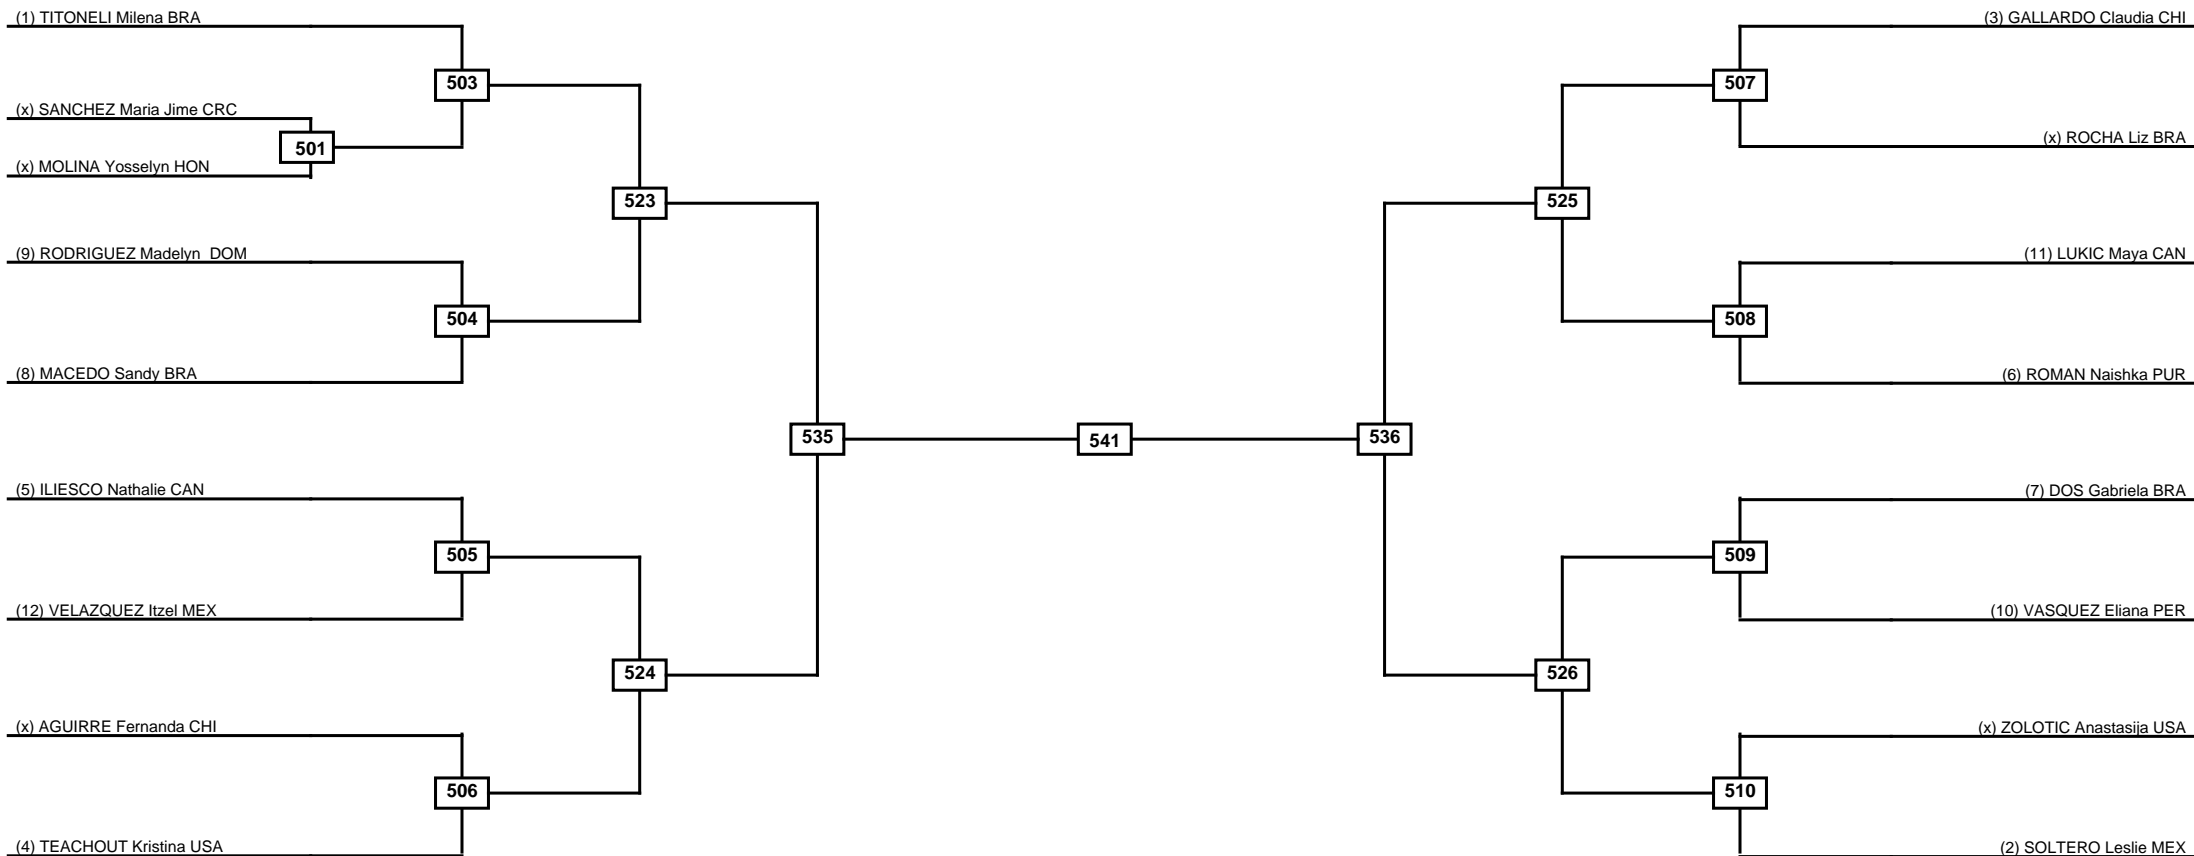

Round of 32   Round of 16   Quarterfinals   Semifinals   Final   Semifinals   Quarterfinals   Round of 16   Round of 32

Classification
1
2
3
3

LEGEND RSC: Win by Referee stops contest   PTG: Win by Point gap   SUP: Win by Superiority   DSQ: Win by Disqualification   DQB: Win by Disqualification for Unsportsmanlike behavior   DWR: Win by double Withdrawal   R: Round
(x)Seed   PFT: Win by Final score   GDP: Win by Golden points   WDR: Win by Withdrawal   PUN: Win by Punitive declaration   DDB: Double disqualification for Unsportsmanlike behavior   DDQ: Double Disqualification