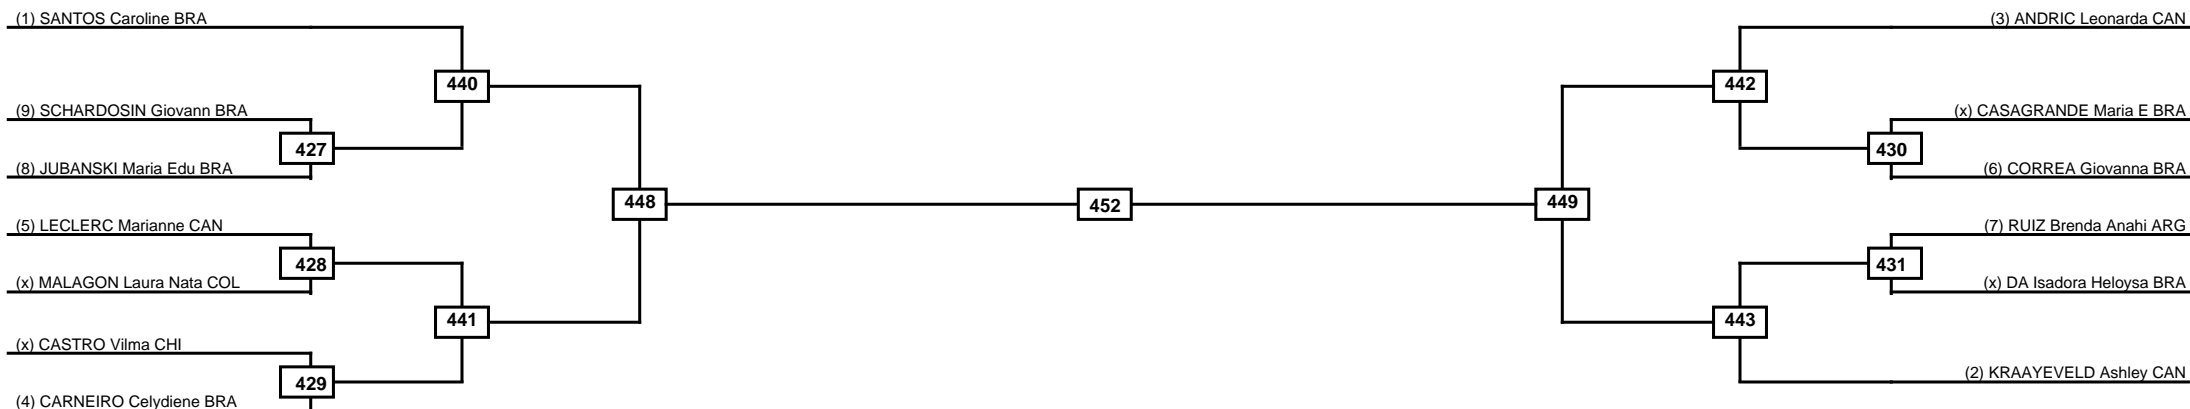

Round of 16	Quarterfinals	Semifinals	Final

Classification
1
2
3
3

LEGEND RSC: Win by Referee stops contest   PTG: Win by Point gap   SUP: Win by Superiority   DSQ: Win by Disqualification   DQB: Win by Disqualification for Unsportsmanlike behavior   DWR: Win by double Withdrawal   R: Round
(x)Seed   PFT: Win by Final score   GDP: Win by Golden points   WDR: Win by Withdrawal   PUN: Win by Punitive declaration   DDB: Double disqualification for Unsportsmanlike behavior   DDQ: Double Disqualification