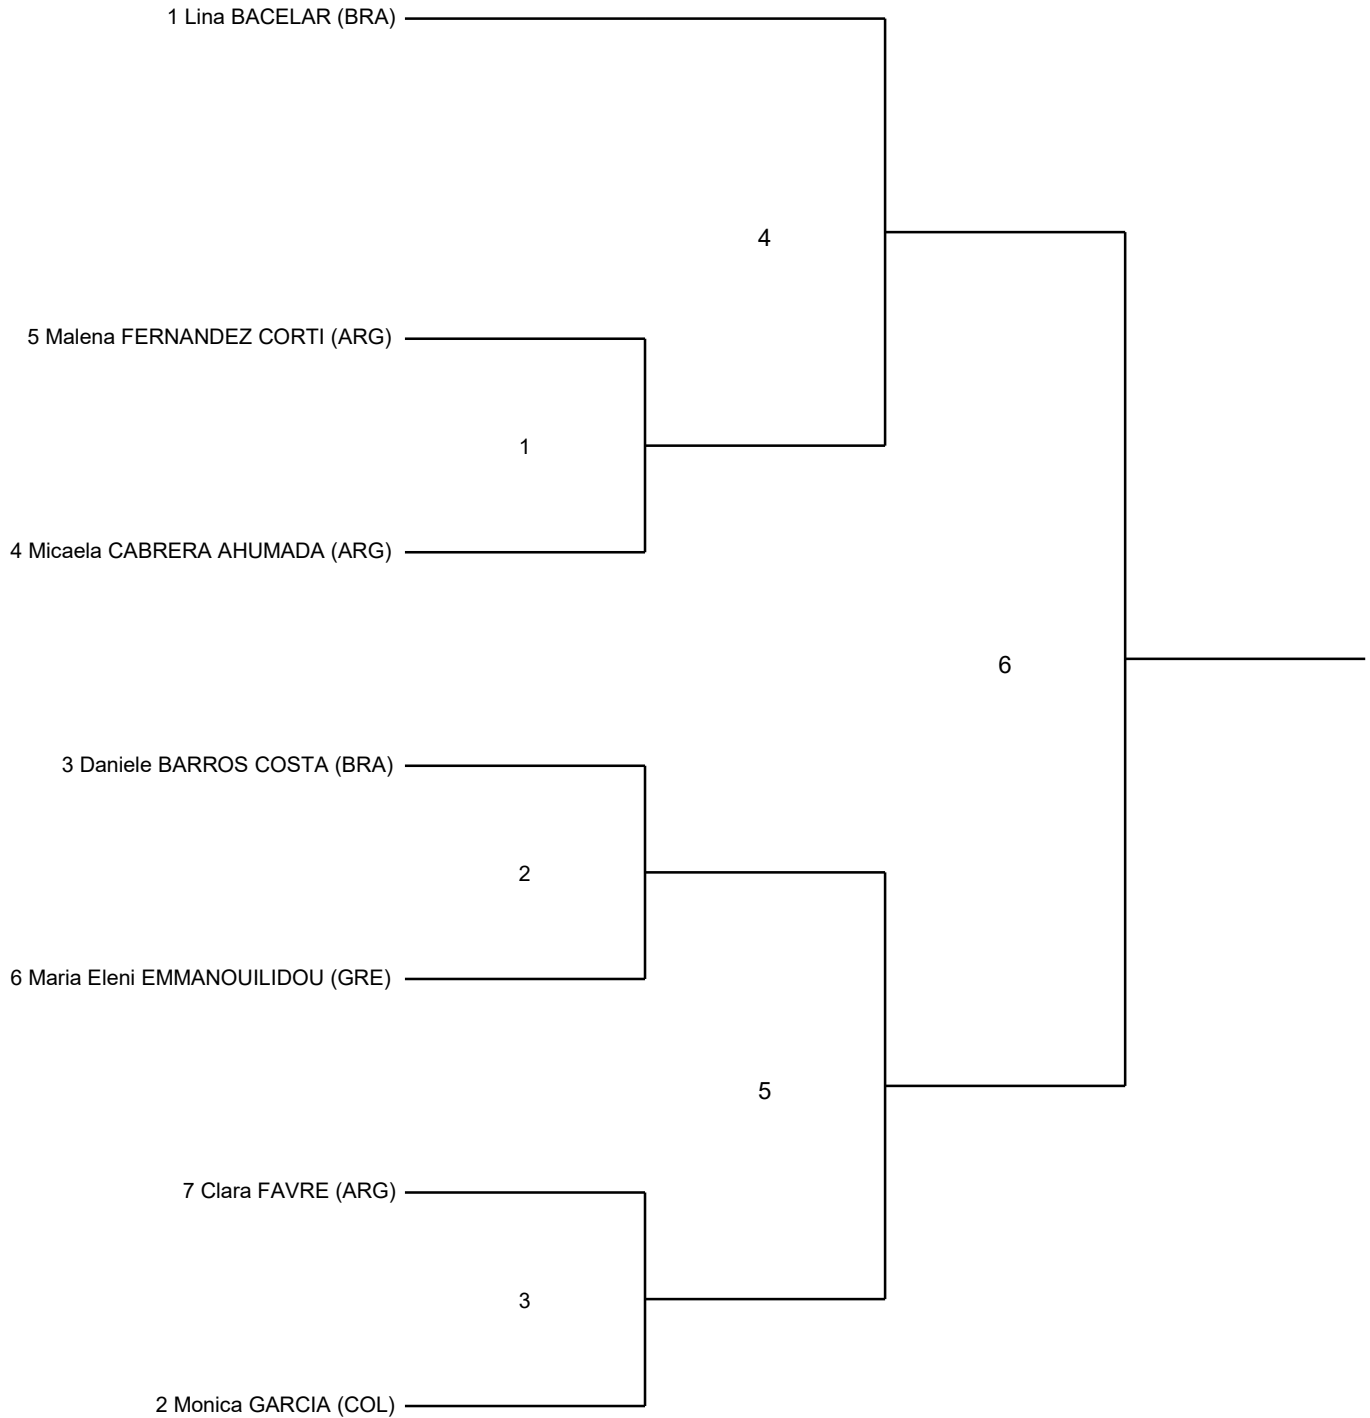

Match List

Player Name	Q-Final	S-Final	Final