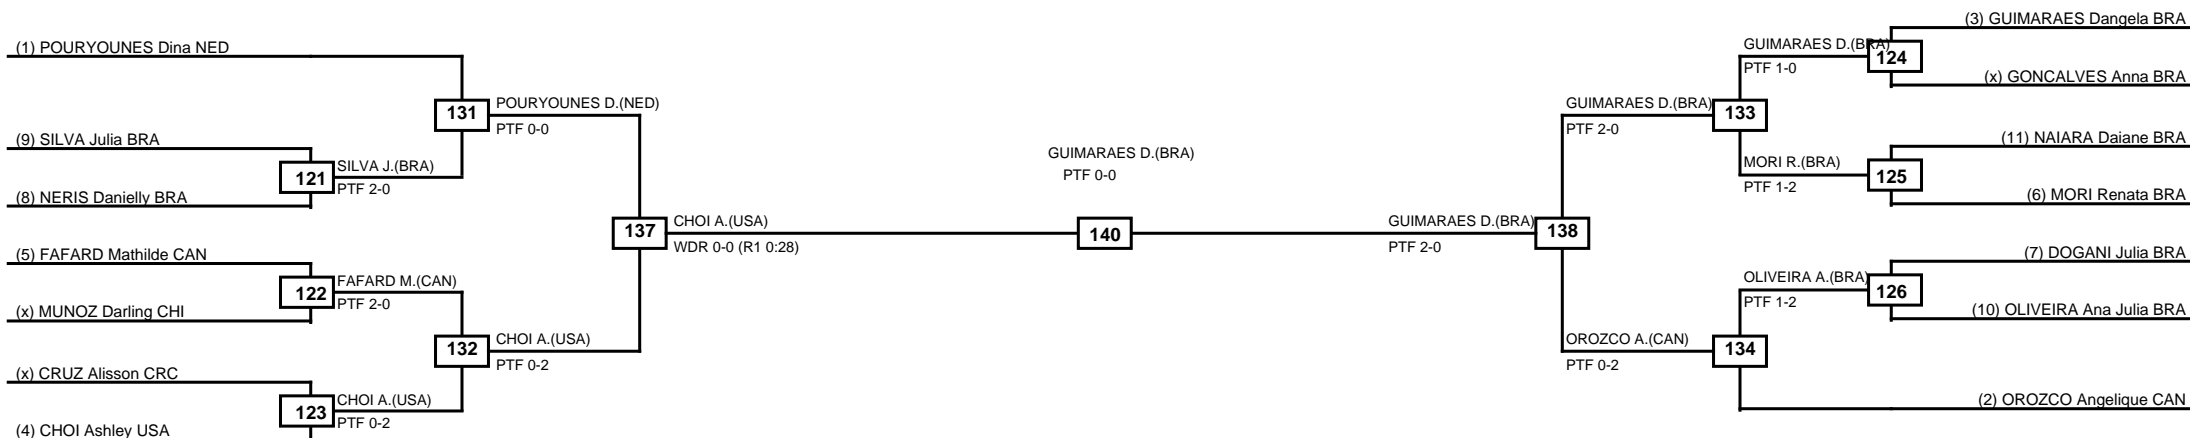

Round of 16   Quarterfinals   Semifinals   Final   Semifinals   Quarterfinals   Round of 16

Classification
1 GUIMARAES D. (BRA)
2 CHOI Ashley USA
3 POURYOUNES Dina NED
3 OROZCO Angelique CAN

LEGEND   RSC: Win by Referee stops contest   PTG: Win by Point gap   SUP: Win by Superiority   DSQ: Win by Disqualification   DQB: Win by Disqualification for Unsportsmanlike behavior   DWR: Win by double Withdrawal   R: Round
(x)Seed   PFT: Win by Final score   GDP: Win by Golden points   WDR: Win by Withdrawal   PUN: Win by Punitive declaration   DDB: Double disqualification for Unsportsmanlike behavior   DDQ: Double Disqualification