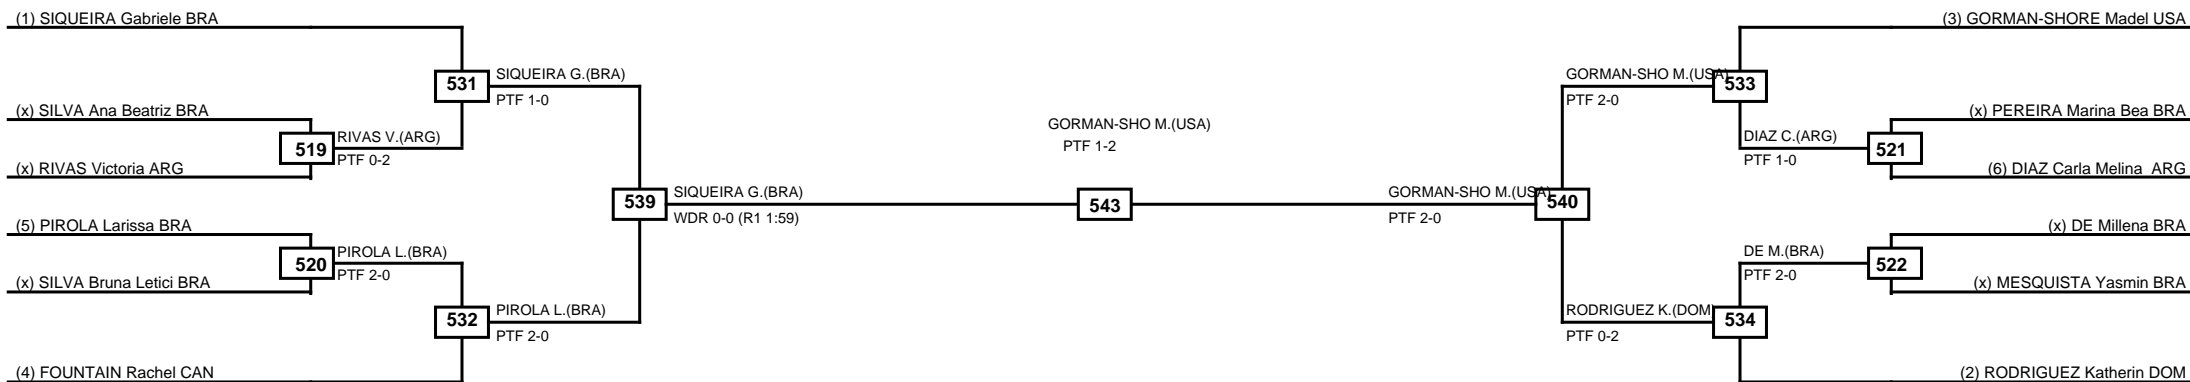

Round of 32 Round of 16 Quarterfinals Semifinals Final Semifinals Quarterfinals Round of 16 Round of 32

Classification
1 MATA Maya USA
2 STAMBAUGH Victoria PUR
3 BARROS Nivea BRA
3 TRANQUILLE Viviane CAN

LEGEND RSC: Win by Referee stops contest PTF: Win by Point gap SUP: Win by Superiority DSQ: Win by Disqualification DQB: Win by Disqualification for Unsportsmanlike behavior DWR: Win by double Withdrawal R: Round
(x)Seed PFT: Win by Final score GDP: Win by Golden points WDR: Win by Withdrawal PUN: Win by Punitive declaration DDB: Double disqualification for Unsportsmanlike behavior DDQ: Double Disqualification

Round of 16 Quarterfinals Semifinals Final Semifinals Quarterfinals Round of 16

Classification
1 GUIMARAES D. (BRA)
2 CHOI Ashley USA
3 POURYOUNES Dina NED
3 OROZCO Angelique CAN

LEGEND RSC: Win by Referee stops contest PTG: Win by Point gap SUP: Win by Superiority DSQ: Win by Disqualification DQB: Win by Disqualification for Unsportsmanlike behavior DWR: Win by double Withdrawal R: Round
 (x)Seed PFT: Win by Final score GDP: Win by Golden points WDR: Win by Withdrawal PUN: Win by Punitive declaration DDB: Double disqualification for Unsportsmanlike behavior DDQ: Double Disqualification

Round of 16	Quarterfinals	Semifinals	Final	Semifinals	Quarterfinals	Round of 16
-------------	---------------	------------	-------	------------	---------------	-------------

Classification
1 GORMAN-SHORE Madelynn USA
2 SIQUEIRA Gabriele BRA
3 PIROLA Larissa BRA
3 RODRIGUEZ Katherine DOM