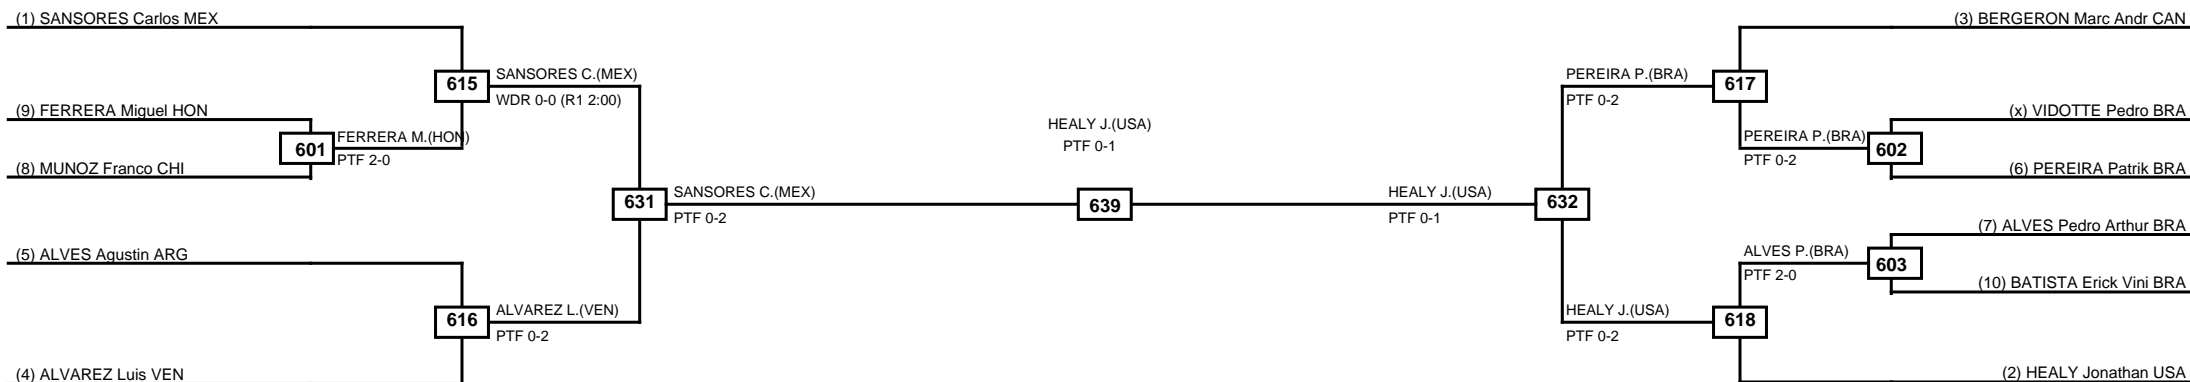

Round of 16	Quarterfinals	Semifinals	Final	Semifinals	Quarterfinals	Round of 16

Classification
1 HEALY Jonathan USA
2 SANSORES Carlos MEX
3 PEREIRA Patrik BRA
3 ALVAREZ Luis VEN

LEGEND	RSC: Win by Referee stops contest	PTG: Win by Point gap	SUP: Win by Superiority	DSQ: Win by Disqualification	DQB: Win by Disqualification for Unsportsmanlike behavior	DWR: Win by double Withdrawal	R: Round
(x)Seed	PFT: Win by Final score	GDP: Win by Golden points	WDR: Win by Withdrawal	PUN: Win by Punitive declaration	DDB: Double disqualification for Unsportsmanlike behavior	DDQ: Double Disqualification