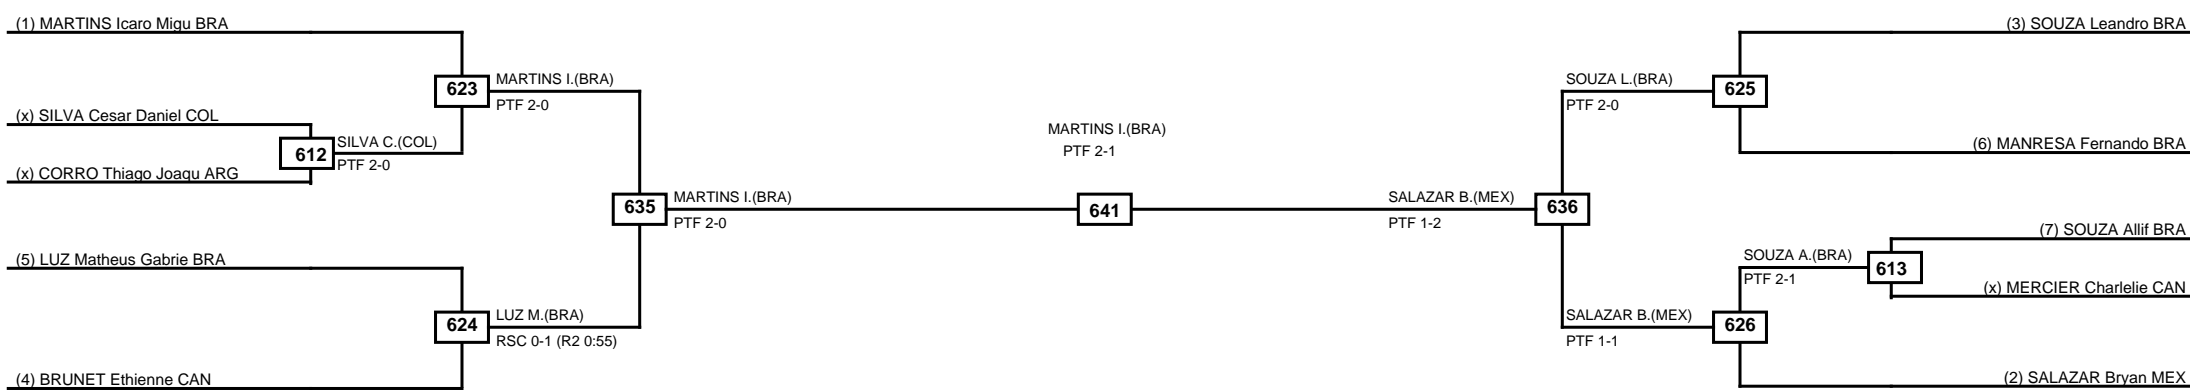

Round of 16	Quarterfinals	Semifinals	Final	Semifinals	Quarterfinals	Round of 16
-------------	---------------	------------	-------	------------	---------------	-------------

Classification
1 MARTINS Icaro Miguel BRA
2 SALAZAR Bryan MEX
3 LUZ Matheus Gabriel BRA
3 SOUZA Leandro BRA