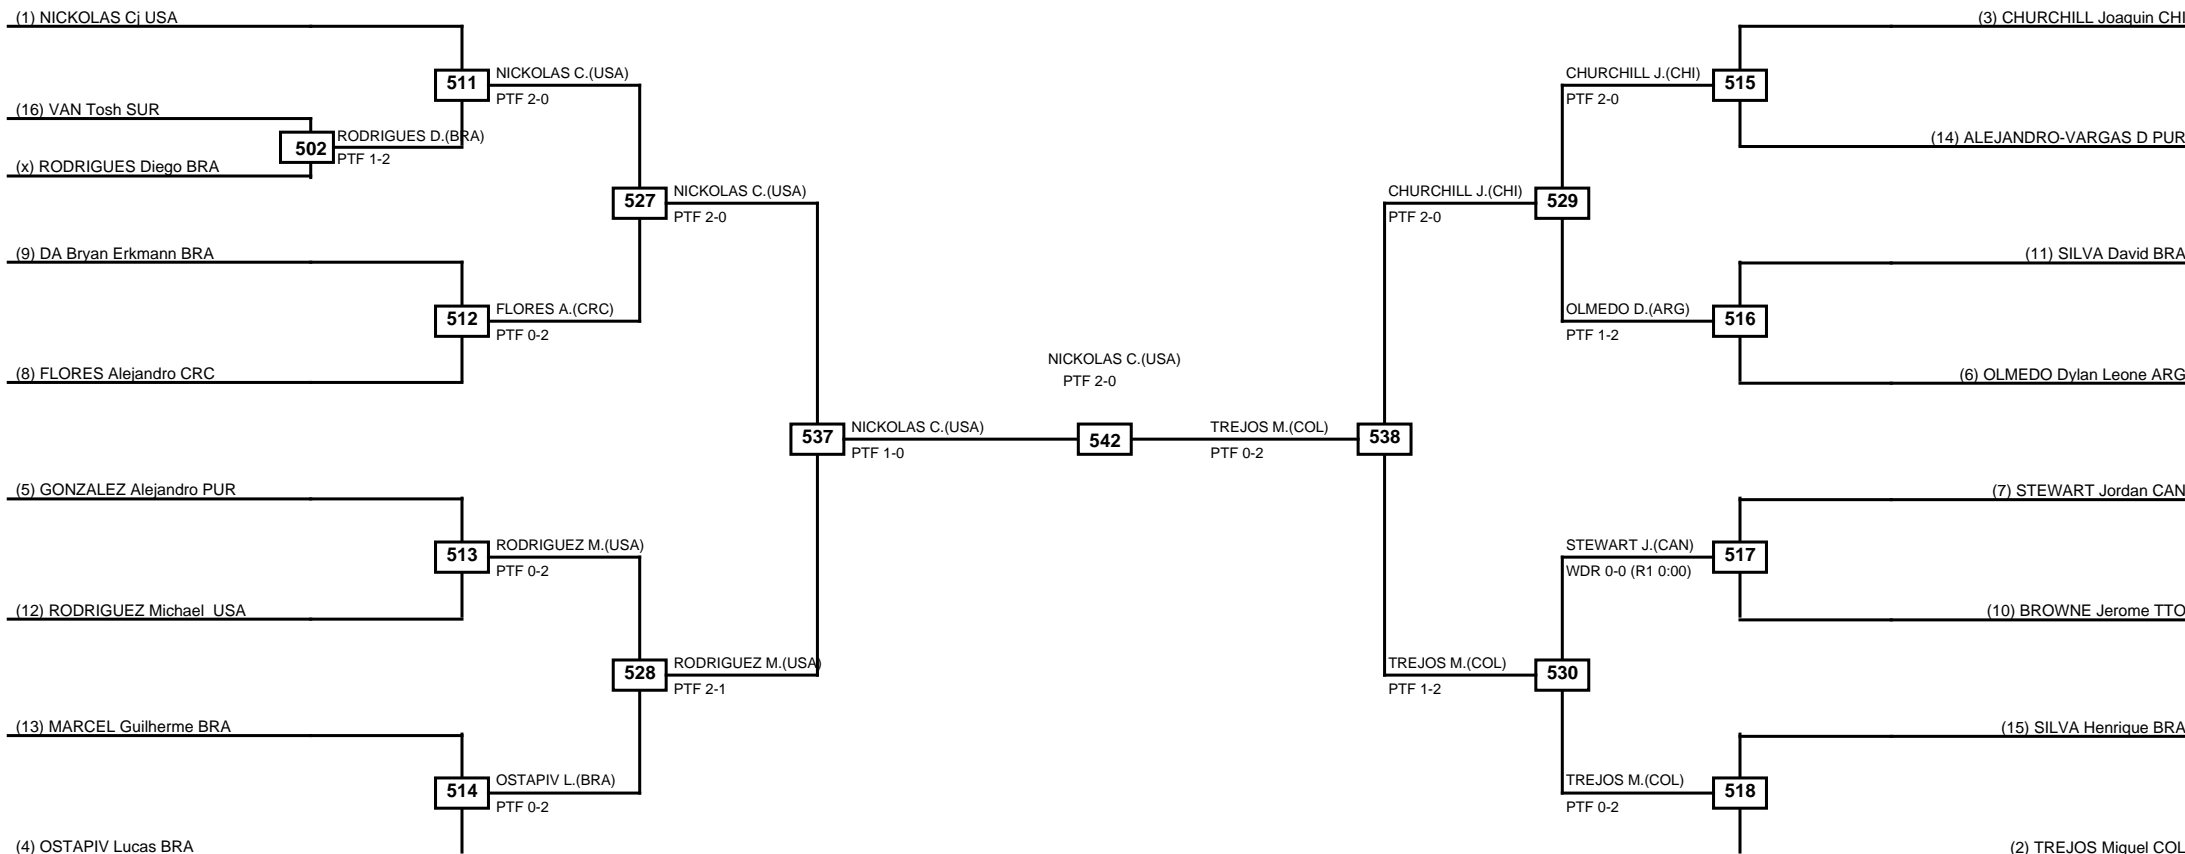

Round of 32   Round of 16   Quarterfinals   Semifinals   Final   Semifinals   Quarterfinals   Round of 16   Round of 32

Classification
1 NICKOLAS Cj USA
2 TREJOS Miguel COL
3 RODRIGUEZ Michael C. USA
3 CHURCHILL Joaquin CHI

LEGEND RSC: Win by Referee stops contest   PTF: Win by Point gap   SUP: Win by Superiority   DSQ: Win by Disqualification   DQB: Win by Disqualification for Unsportsmanlike behavior   DWR: Win by double Withdrawal   R: Round
(x)Seed   PFT: Win by Final score   GDP: Win by Golden points   WDR: Win by Withdrawal   PUN: Win by Punitive declaration   DDB: Double disqualification for Unsportsmanlike behavior   DDQ: Double Disqualification