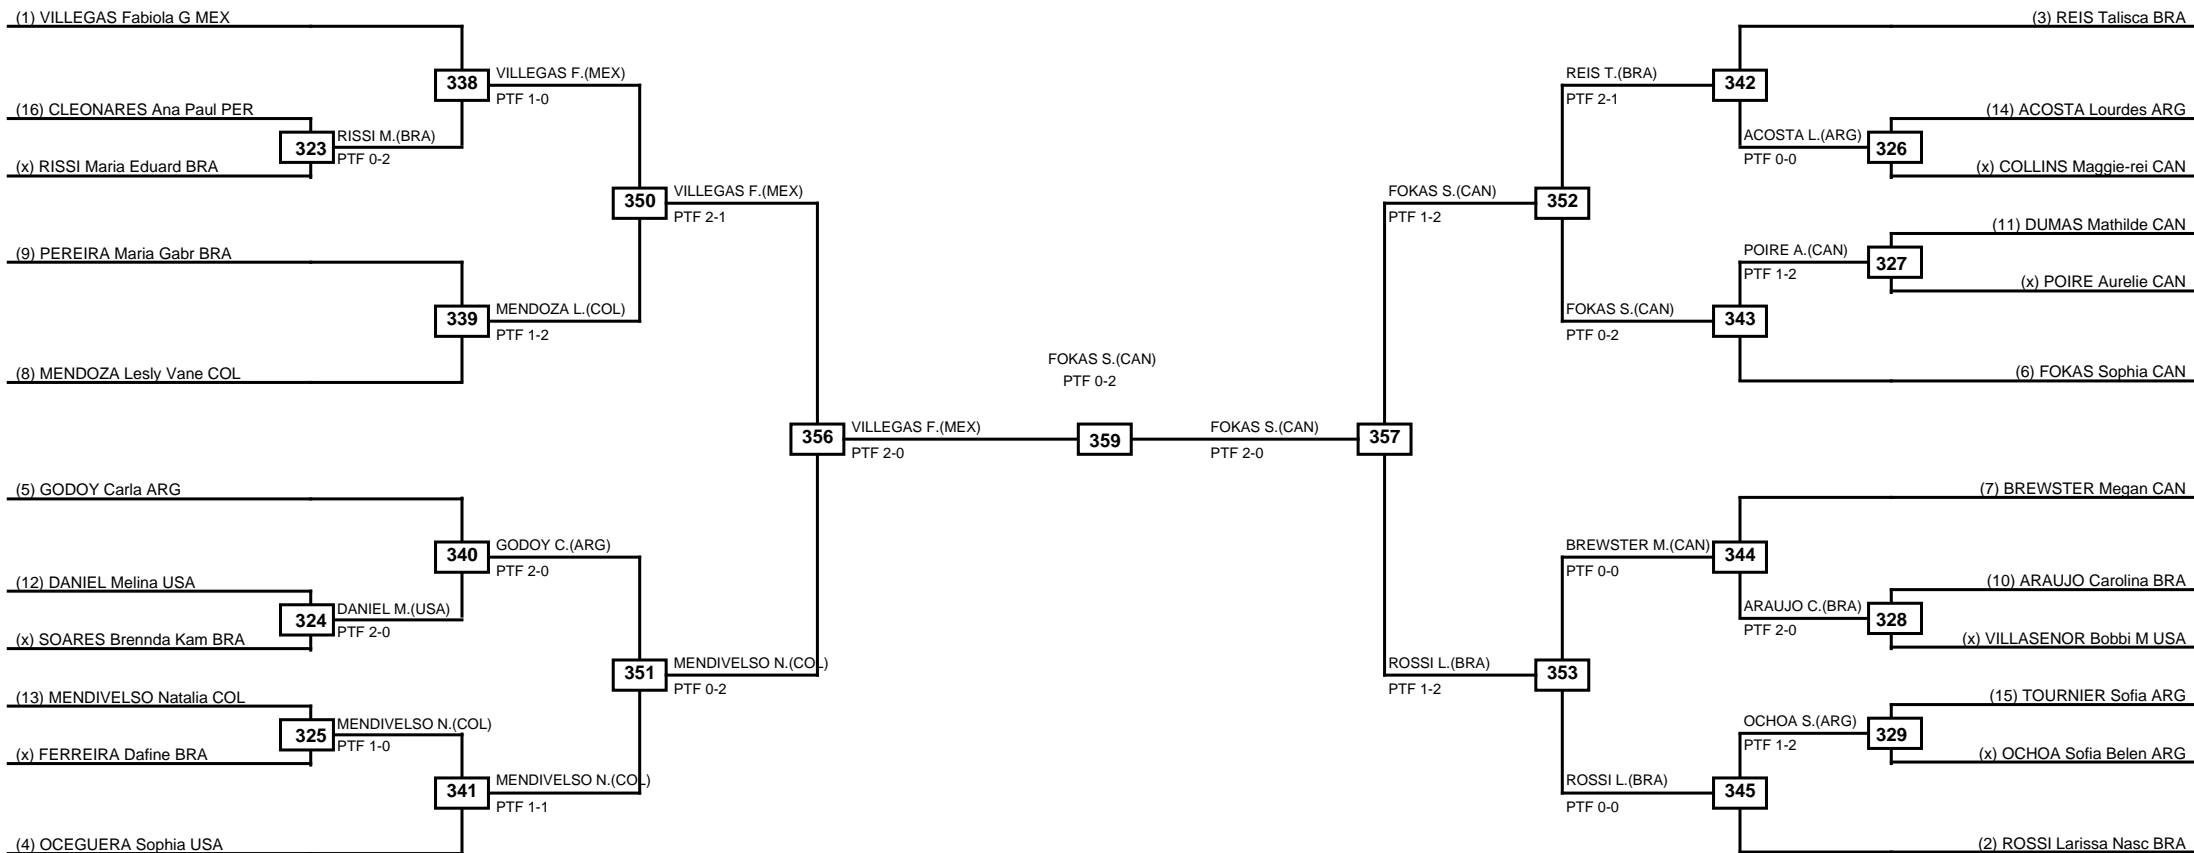

Round of 32   Round of 16   Quarterfinals   Semifinals   Final   Semifinals   Quarterfinals   Round of 16   Round of 32

Classification
1 FOKAS Sophia CAN
2 VILLEGAS Fabiola Guadalupe MEX
3 MENDIVELSO Natalia Andrea COL
3 ROSSI Larissa Nascimento BRA

LEGEND RSC: Win by Referee stops contest   PTF: Win by Point gap   SUP: Win by Superiority   DSQ: Win by Disqualification   DQB: Win by Disqualification for Unsportsmanlike behavior   DWR: Win by double Withdrawal   R: Round
(x)Seed   PFT: Win by Final score   GDP: Win by Golden points   WDR: Win by Withdrawal   PUN: Win by Punitive declaration   DDB: Double disqualification for Unsportsmanlike behavior   DDQ: Double Disqualification