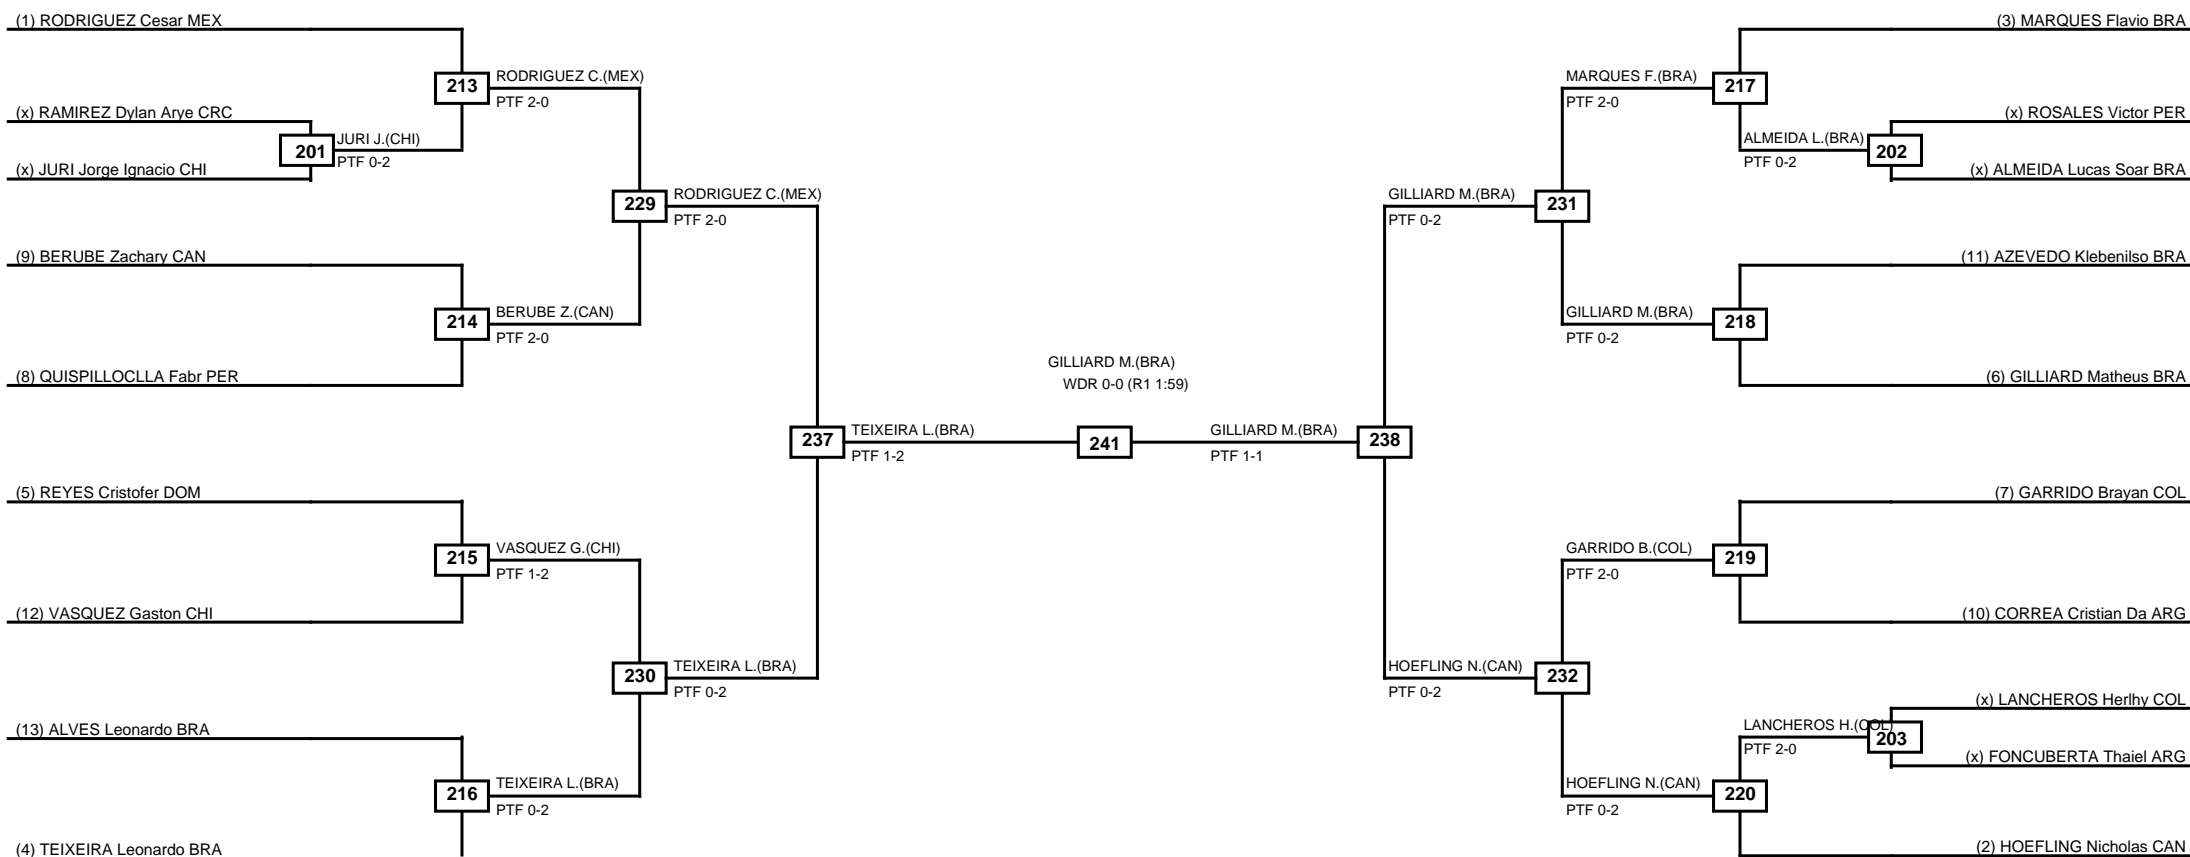

Round of 32
Round of 16
Quarterfinals
Semifinals
Final
Semifinals
Quarterfinals
Round of 16
Round of 32

Classification
1 GILLIARD Matheus BRA
2 TEIXEIRA Leonardo BRA
3 HOEFLING Nicholas CAN
3 RODRIGUEZ Cesar MEX

LEGEND RSC: Win by Referee stops contest   PTF: Win by Point gap   SUP: Win by Superiority   DSQ: Win by Disqualification   DQB: Win by Disqualification for Unsportsmanlike behavior   DWR: Win by double Withdrawal   R: Round
(x)Seed   PFT: Win by Final score   GDP: Win by Golden points   WDR: Win by Withdrawal   PUN: Win by Punitive declaration   DDB: Double disqualification for Unsportsmanlike behavior   DDQ: Double Disqualification