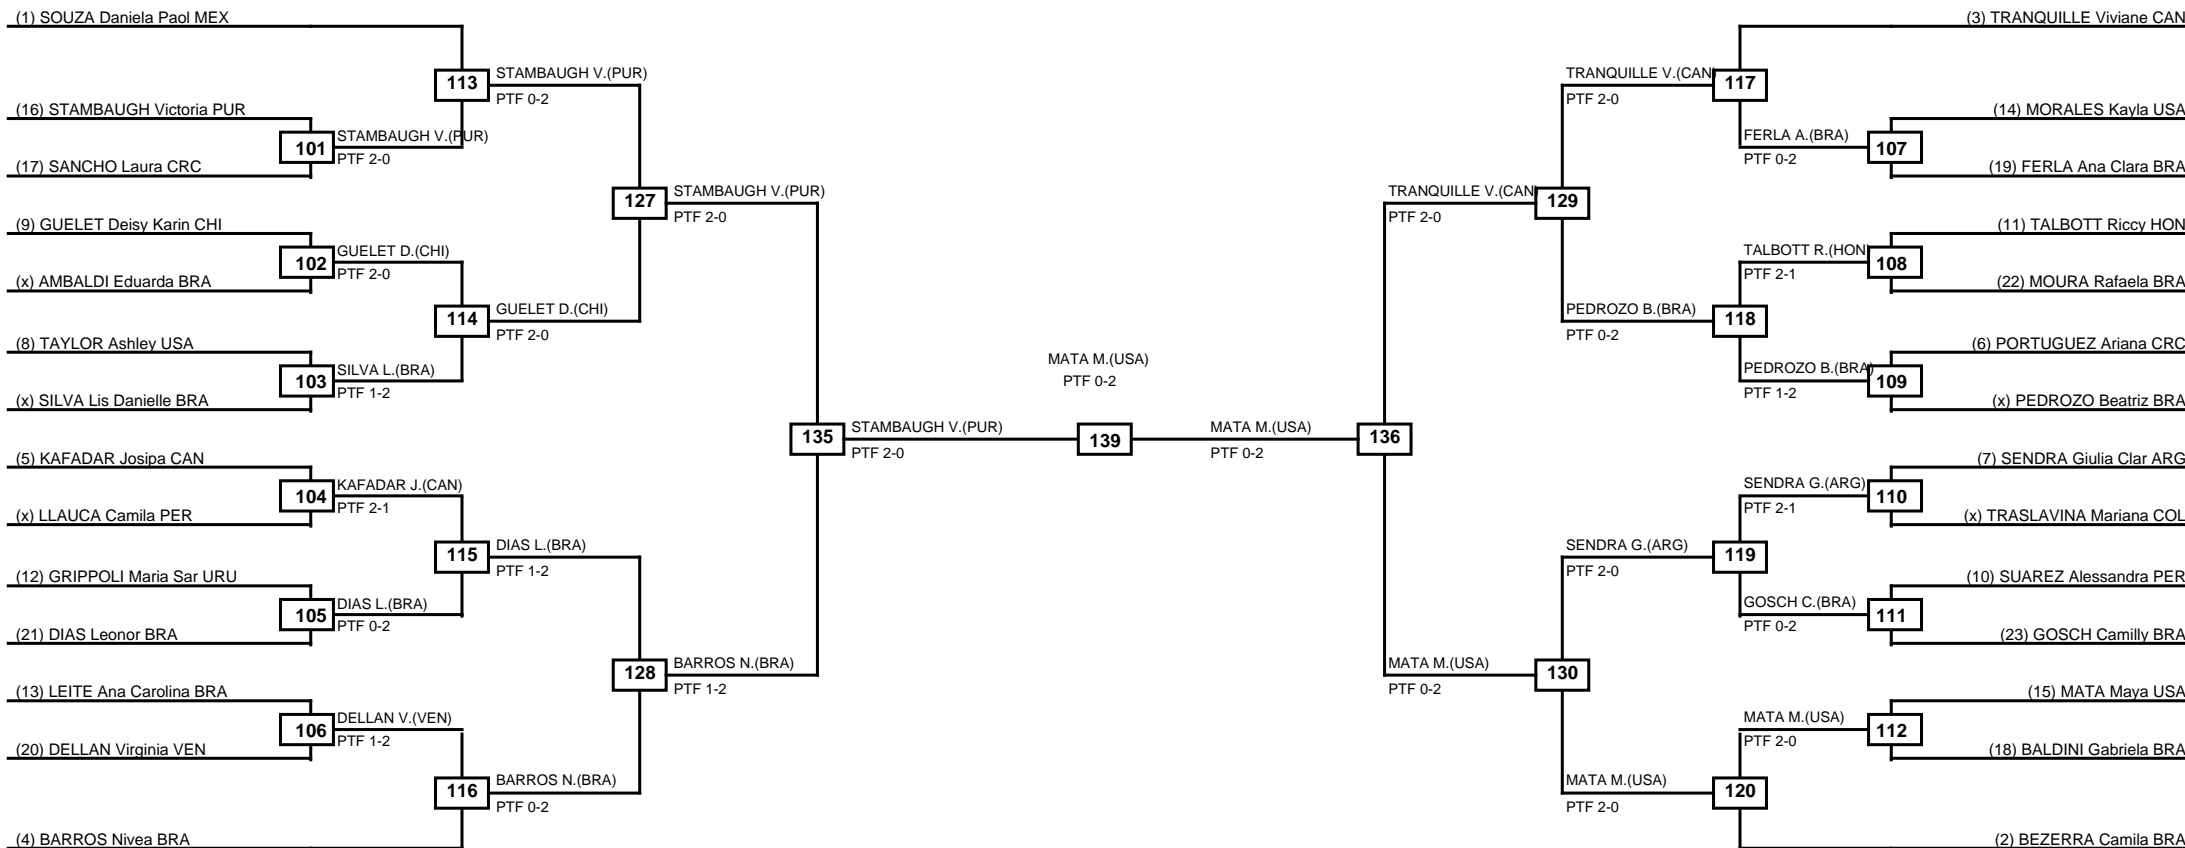

Round of 32   Round of 16   Quarterfinals   Semifinals   Final   Semifinals   Quarterfinals   Round of 16   Round of 32

Classification
1 MATA Maya USA
2 STAMBAUGH Victoria PUR
3 BARROS Nivea BRA
3 TRANQUILLE Viviane CAN

LEGEND RSC: Win by Referee stops contest   PTF: Win by Point gap   SUP: Win by Superiority   DSQ: Win by Disqualification   DQB: Win by Disqualification for Unsportsmanlike behavior   DWR: Win by double Withdrawal   R: Round
(x)Seed   PFT: Win by Final score   GDP: Win by Golden points   WDR: Win by Withdrawal   PUN: Win by Punitive declaration   DDB: Double disqualification for Unsportsmanlike behavior   DDQ: Double Disqualification