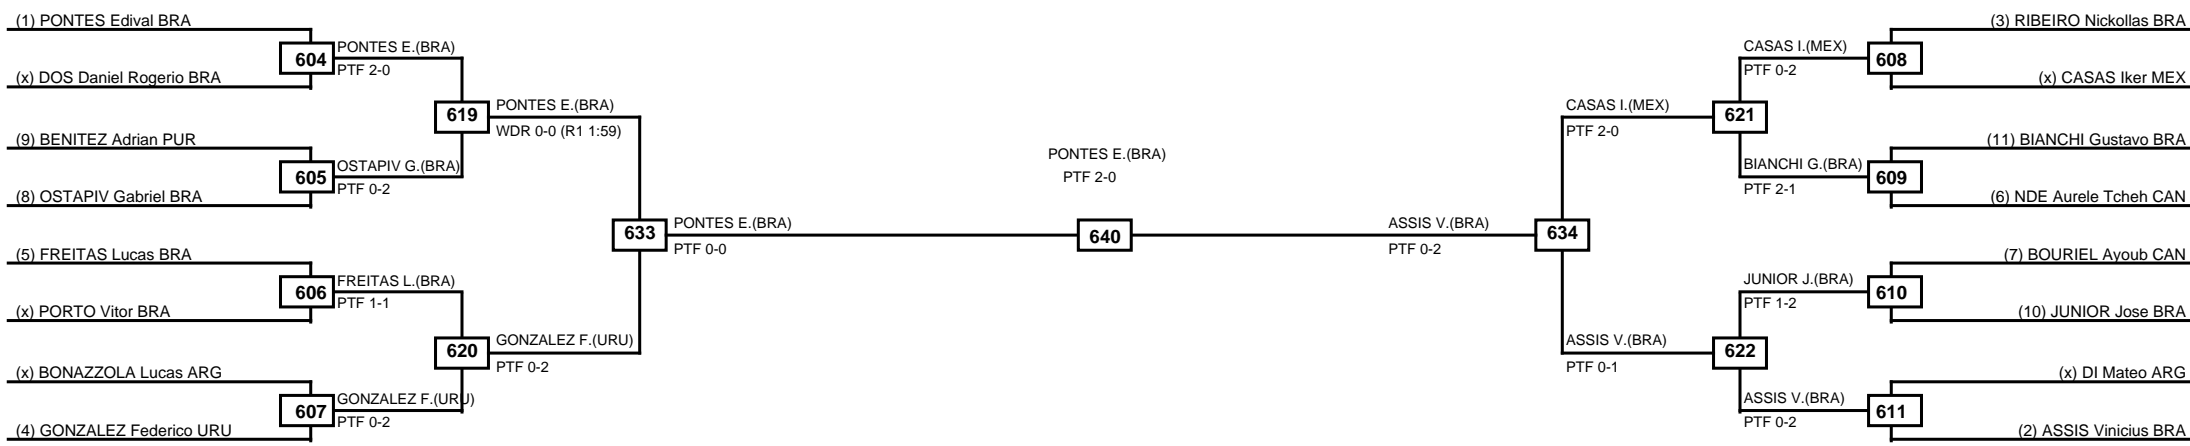

Round of 16	Quarterfinals	Semifinals	Final	Semifinals	Quarterfinals	Round of 16

Classification
1 PONTES Edival BRA
2 ASSIS Vinicius BRA
3 CASAS Iker MEX
3 GONZALEZ Federico URU

LEGEND RSC: Win by Referee stops contest   PTG: Win by Point gap   SUP: Win by Superiority   DSQ: Win by Disqualification   DQB: Win by Disqualification for Unsportsmanlike behavior   DWR: Win by double Withdrawal   R: Round
(x)Seed   PFT: Win by Final score   GDP: Win by Golden points   WDR: Win by Withdrawal   PUN: Win by Punitive declaration   DDB: Double disqualification for Unsportsmanlike behavior   DDQ: Double Disqualification