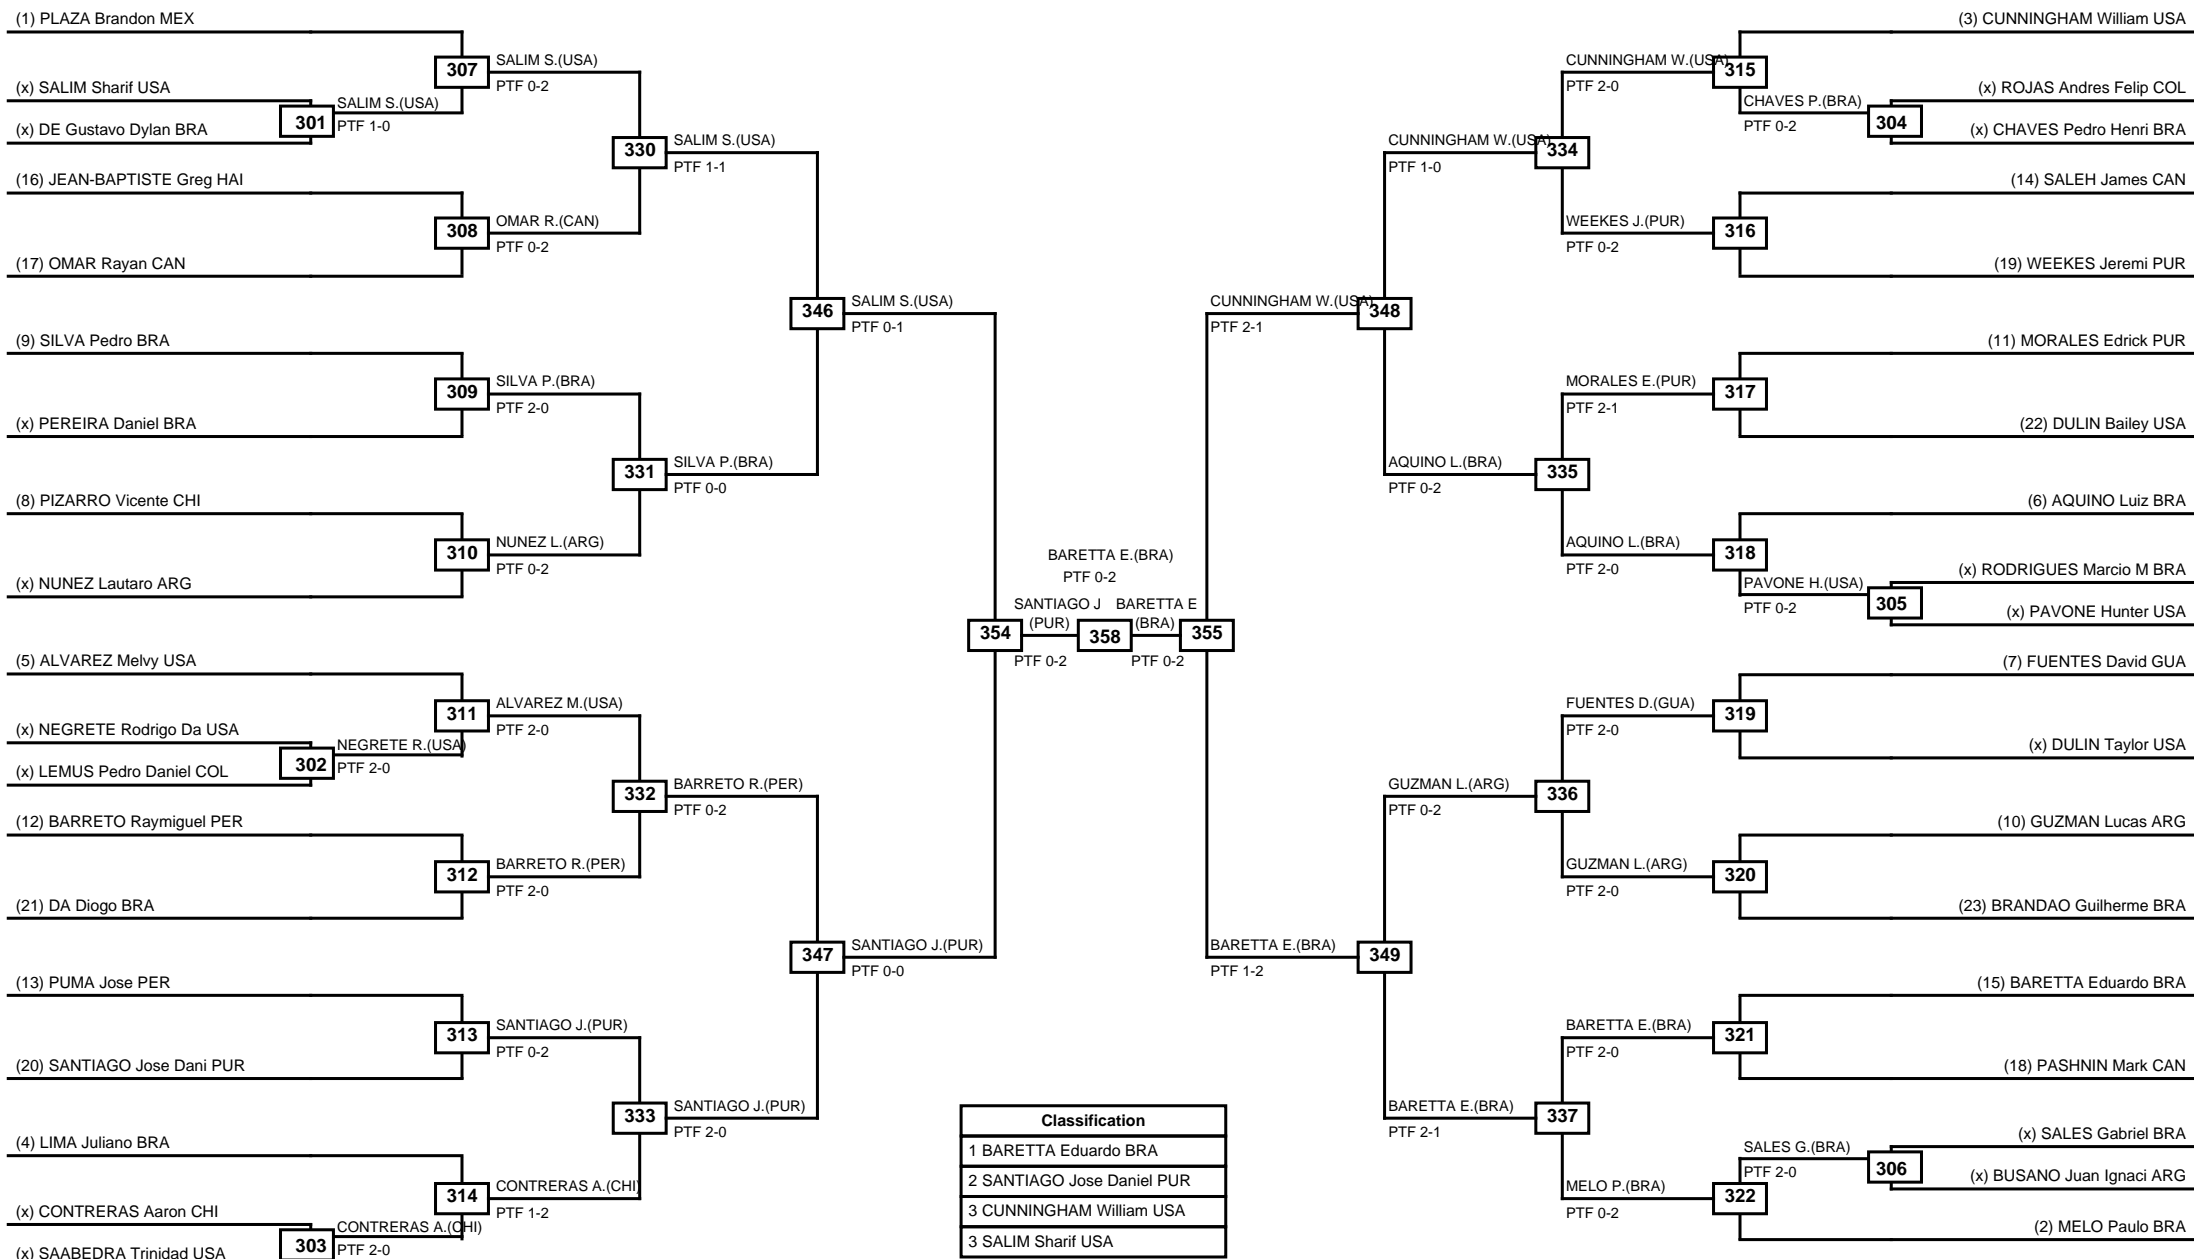

Round of 64   Round of 32   Round of 16   Quarterfinals   Semifinals   Final   Semifinals   Quarterfinals   Round of 16   Round of 32   Round of 64

LEGEND RSC: Win by Referee stops contest   PTG: Win by Point gap   SUP: Win by Superiority   DSQ: Win by Disqualification   DQB: Win by Disqualification for Unsportsmanlike behavior   DWR: Win by double Withdrawal   R: Round
(x)Seed   PFT: Win by Final score   GDP: Win by Golden points   WDR: Win by Withdrawal   PUN: Win by Punitive declaration   DDB: Double disqualification for Unsportsmanlike behavior   DDQ: Double Disqualification