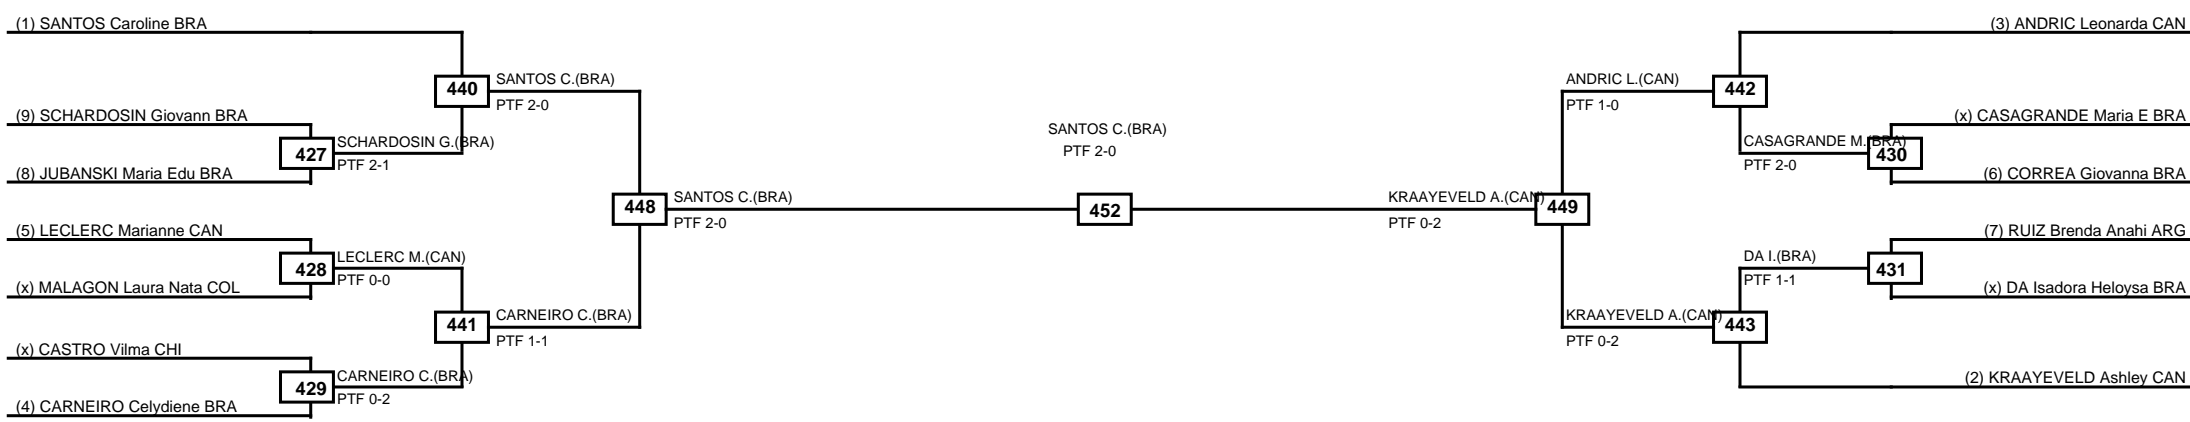

Round of 16	Quarterfinals	Semifinals	Final	Semifinals	Quarterfinals	Round of 16

Classification
1 SANTOS Caroline BRA
2 KRAAYEVELD Ashley CAN
3 CARNEIRO Celydiene BRA
3 ANDRIC Leonarda CAN

LEGEND RSC: Win by Referee stops contest   PTF: Win by Point gap   SUP: Win by Superiority   DSQ: Win by Disqualification   DQB: Win by Disqualification for Unsportsmanlike behavior   DWR: Win by double Withdrawal   R: Round
(x)Seed   PFT: Win by Final score   GDP: Win by Golden points   WDR: Win by Withdrawal   PUN: Win by Punitive declaration   DDB: Double disqualification for Unsportsmanlike behavior   DDQ: Double Disqualification