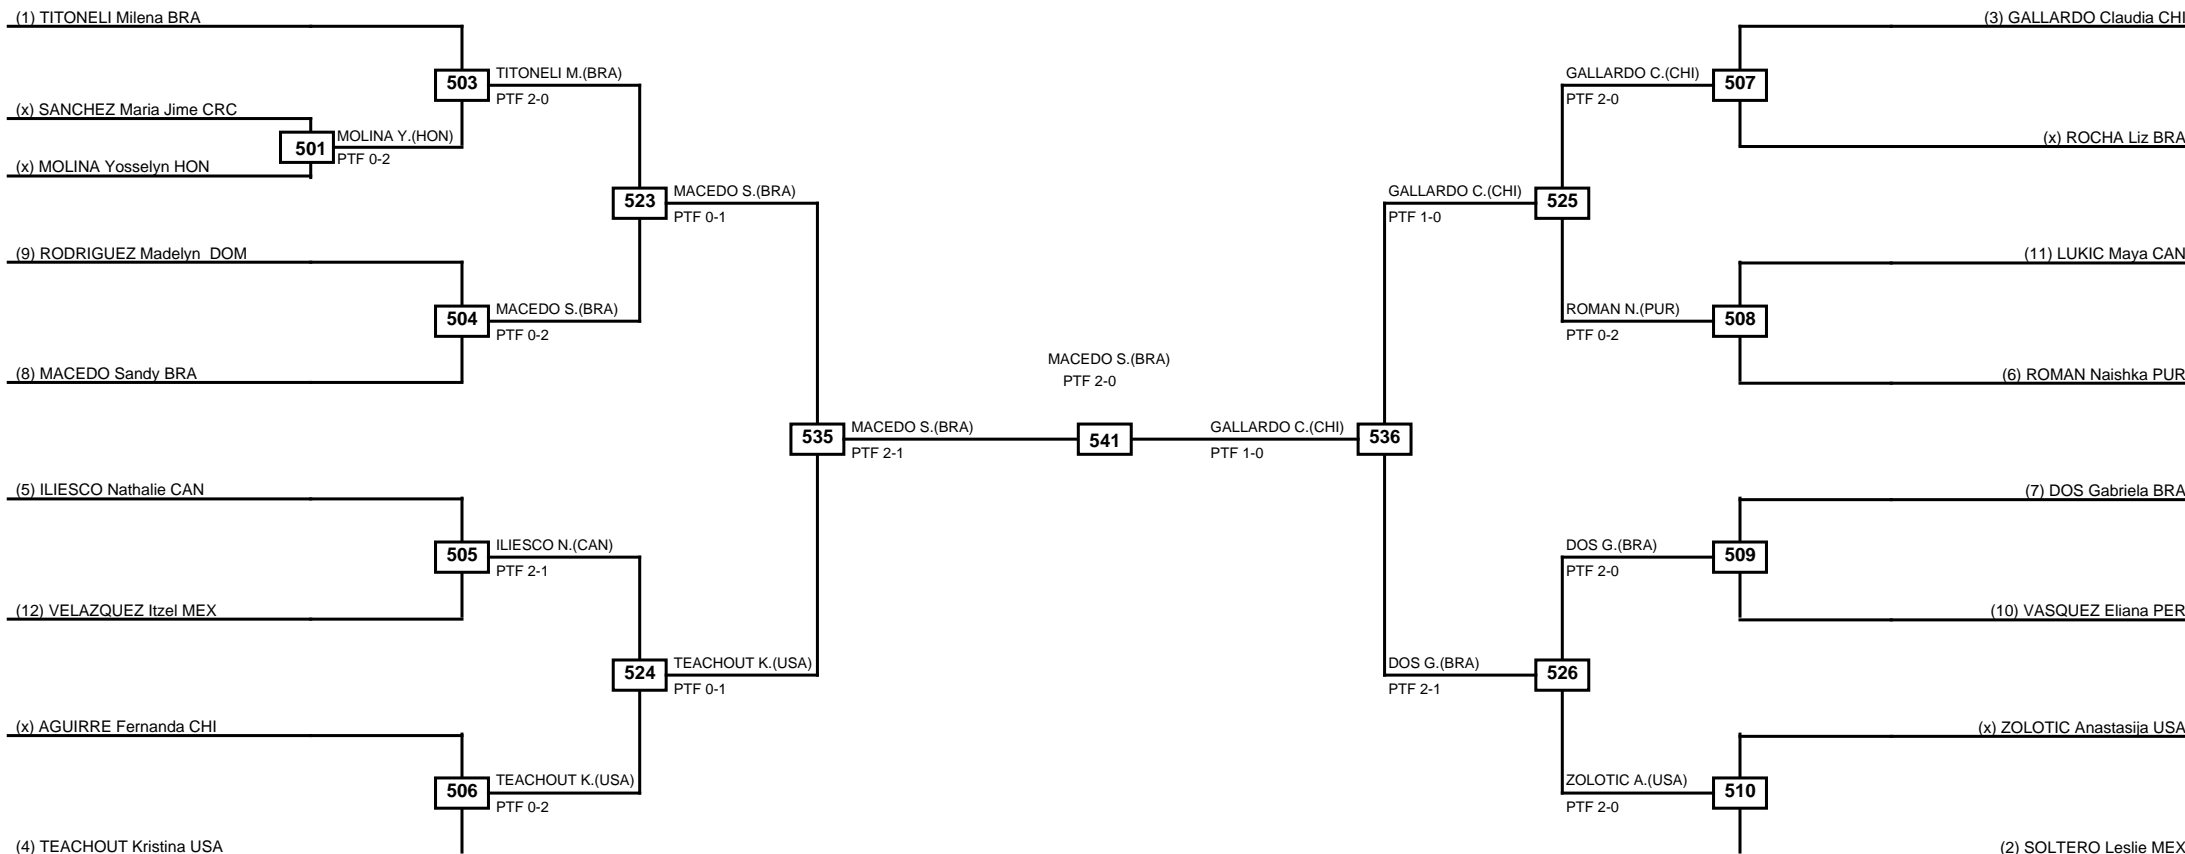

Round of 32   Round of 16   Quarterfinals   Semifinals   Final   Semifinals   Quarterfinals   Round of 16   Round of 32

Classification
1 MACEDO Sandy BRA
2 GALLARDO Claudia CHI
3 DOS Gabriela BRA
3 TEACHOUT Kristina USA

LEGEND RSC: Win by Referee stops contest   PTF: Win by Point gap   SUP: Win by Superiority   DSQ: Win by Disqualification   DQB: Win by Disqualification for Unsportsmanlike behavior   DWR: Win by double Withdrawal   R: Round
(x)Seed   PFT: Win by Final score   GDP: Win by Golden points   WDR: Win by Withdrawal   PUN: Win by Punitive declaration   DDB: Double disqualification for Unsportsmanlike behavior   DDQ: Double Disqualification