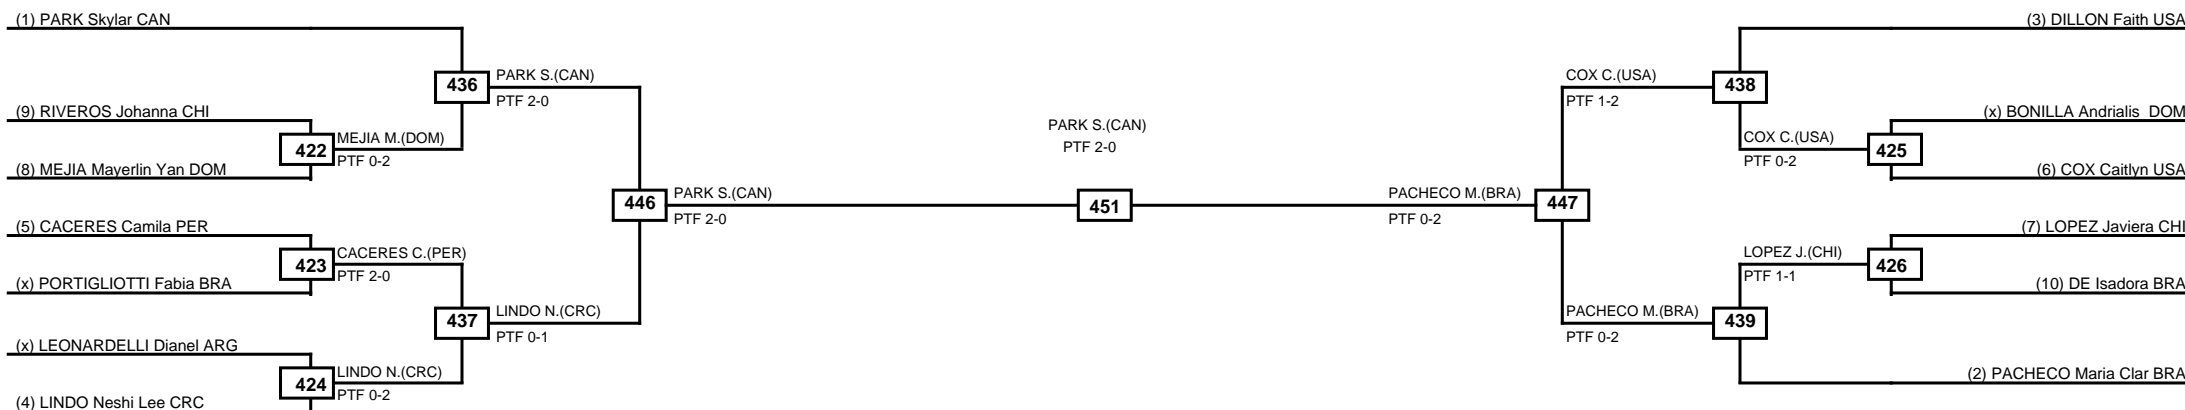

Round of 16   Quarterfinals   Semifinals   Final   Semifinals   Quarterfinals   Round of 16

Classification
1 PARK Skylar CAN
2 PACHECO Maria Clara BRA
3 LINDO Neshi Lee CRC
3 COX Caitlyn USA

LEGEND	RSC: Win by Referee stops contest	PTG: Win by Point gap	SUP: Win by Superiority	DSQ: Win by Disqualification	DQB: Win by Disqualification for Unsportsmanlike behavior	DWR: Win by double Withdrawal	R: Round
(x)Seed	PFT: Win by Final score	GDP: Win by Golden points	WDR: Win by Withdrawal	PUN: Win by Punitive declaration	DDB: Double disqualification for Unsportsmanlike behavior	DDQ: Double Disqualification