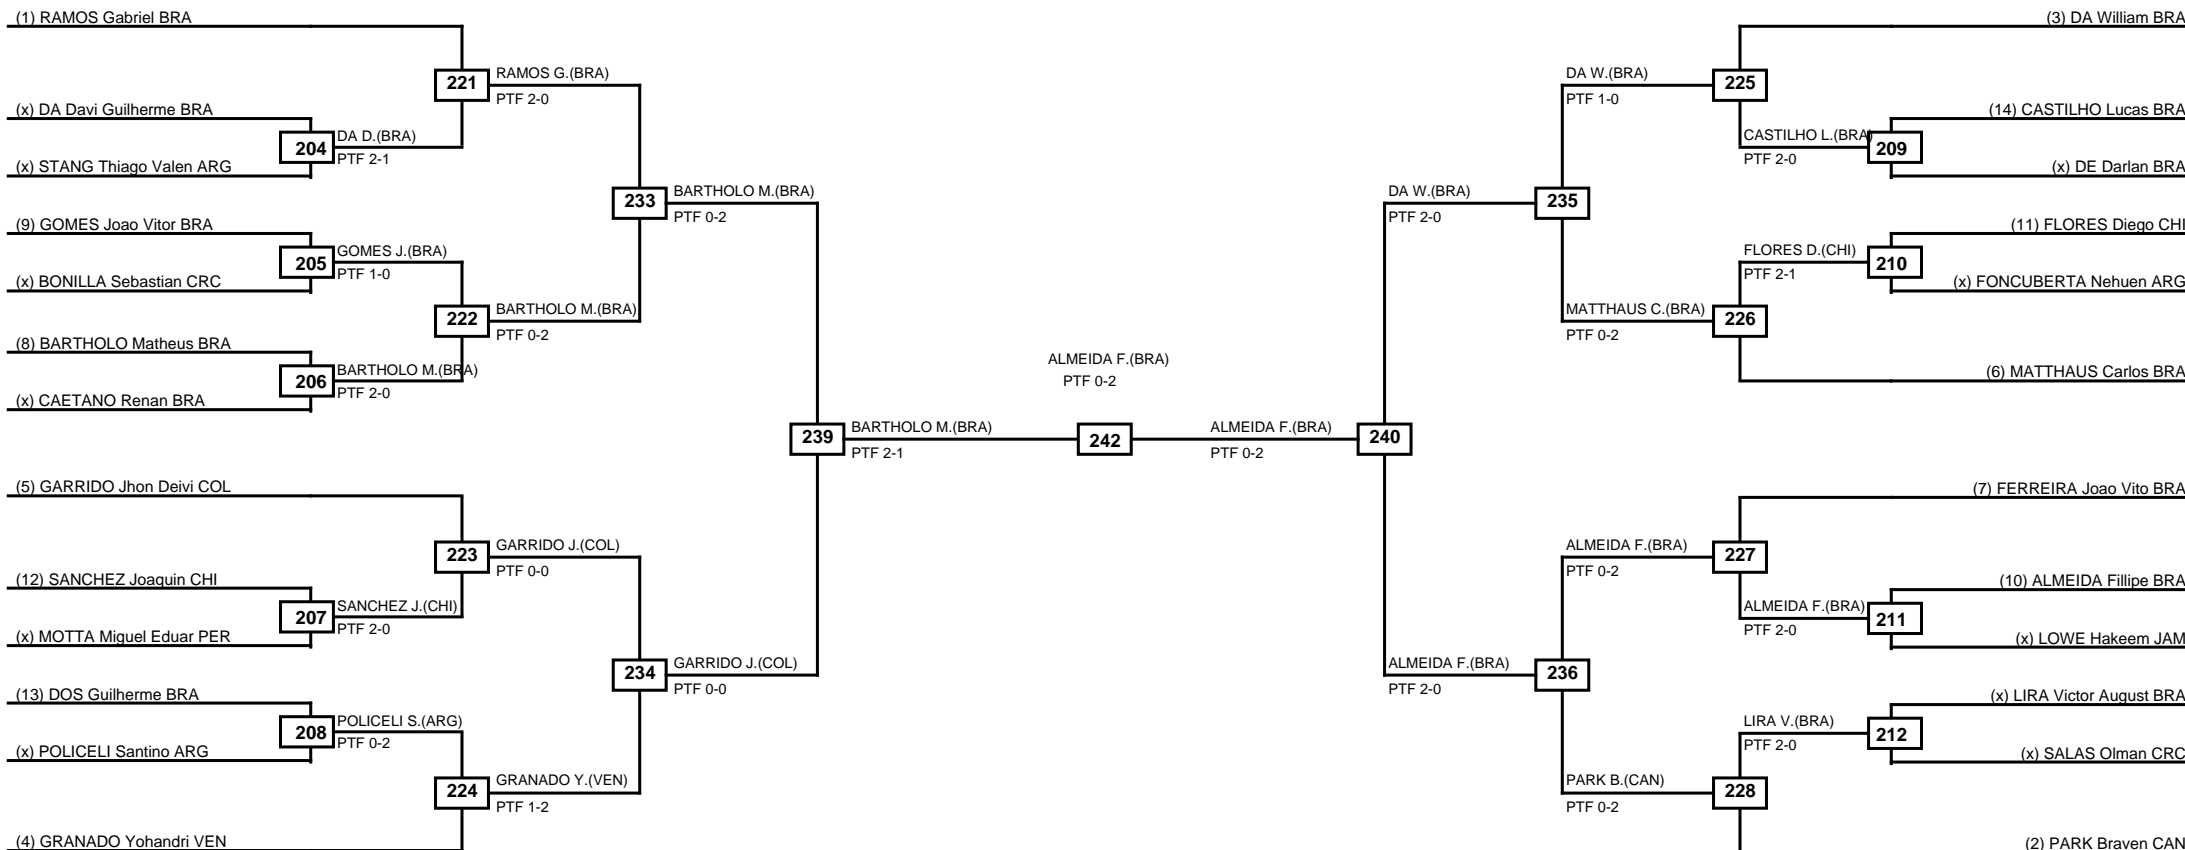

Round of 32   Round of 16   Quarterfinals   Semifinals   Final   Semifinals   Quarterfinals   Round of 16   Round of 32

Classification
1 ALMEIDA Fillipe BRA
2 BARTHOLO Matheus BRA
3 GARRIDO Jhon Deivi COL
3 DA William BRA

LEGEND RSC: Win by Referee stops contest   PTF: Win by Point gap   SUP: Win by Superiority   DSQ: Win by Disqualification   DQB: Win by Disqualification for Unsportsmanlike behavior   DWR: Win by double Withdrawal   R: Round
(x)Seed   PFT: Win by Final score   GDP: Win by Golden points   WDR: Win by Withdrawal   PUN: Win by Punitive declaration   DDB: Double disqualification for Unsportsmanlike behavior   DDQ: Double Disqualification