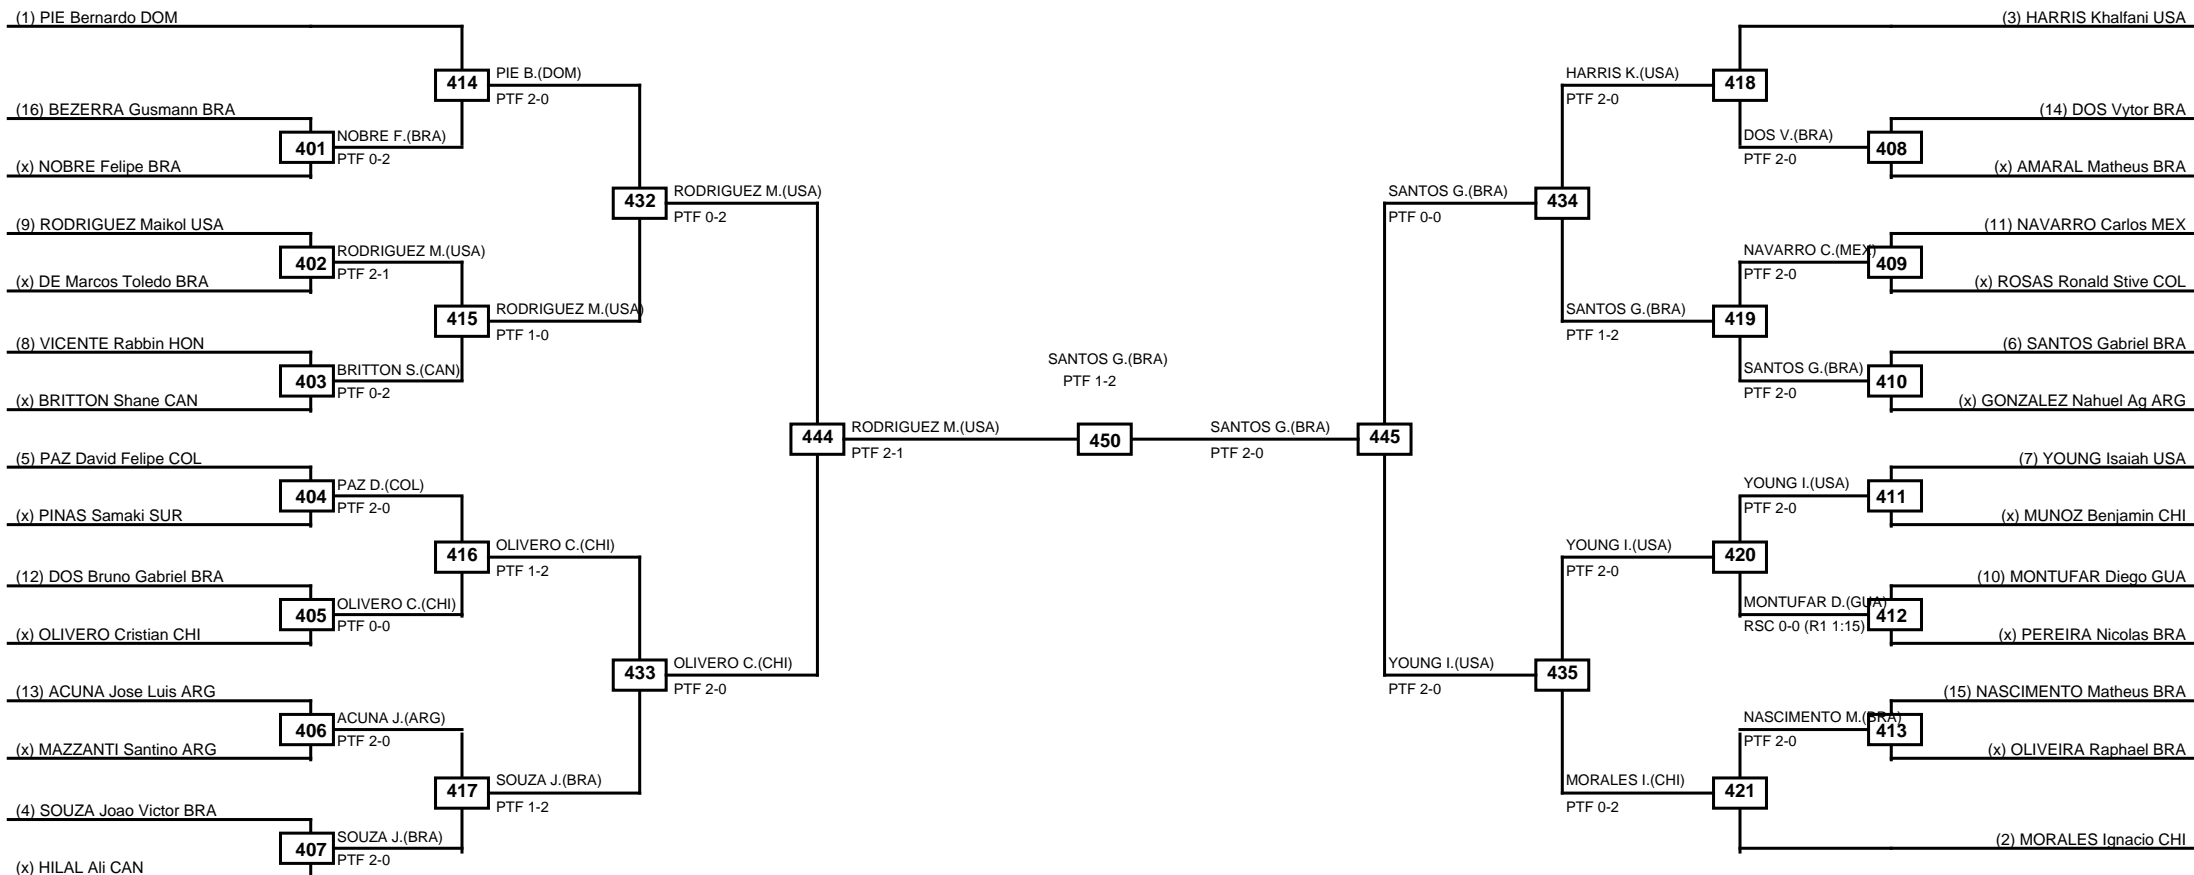

Round of 32   Round of 16   Quarterfinals   Semifinals   Final   Semifinals   Quarterfinals   Round of 16   Round of 32

Classification
1 SANTOS Gabriel BRA
2 RODRIGUEZ Maikol USA
3 OLIVERO Cristian CHI
3 YOUNG Isaiah USA

LEGEND RSC: Win by Referee stops contest   PTF: Win by Point gap   SUP: Win by Superiority   DSQ: Win by Disqualification   DQB: Win by Disqualification for Unsportsmanlike behavior   DWR: Win by double Withdrawal   R: Round
(x)Seed   PFT: Win by Final score   GDP: Win by Golden points   WDR: Win by Withdrawal   PUN: Win by Punitive declaration   DDB: Double disqualification for Unsportsmanlike behavior   DDQ: Double Disqualification