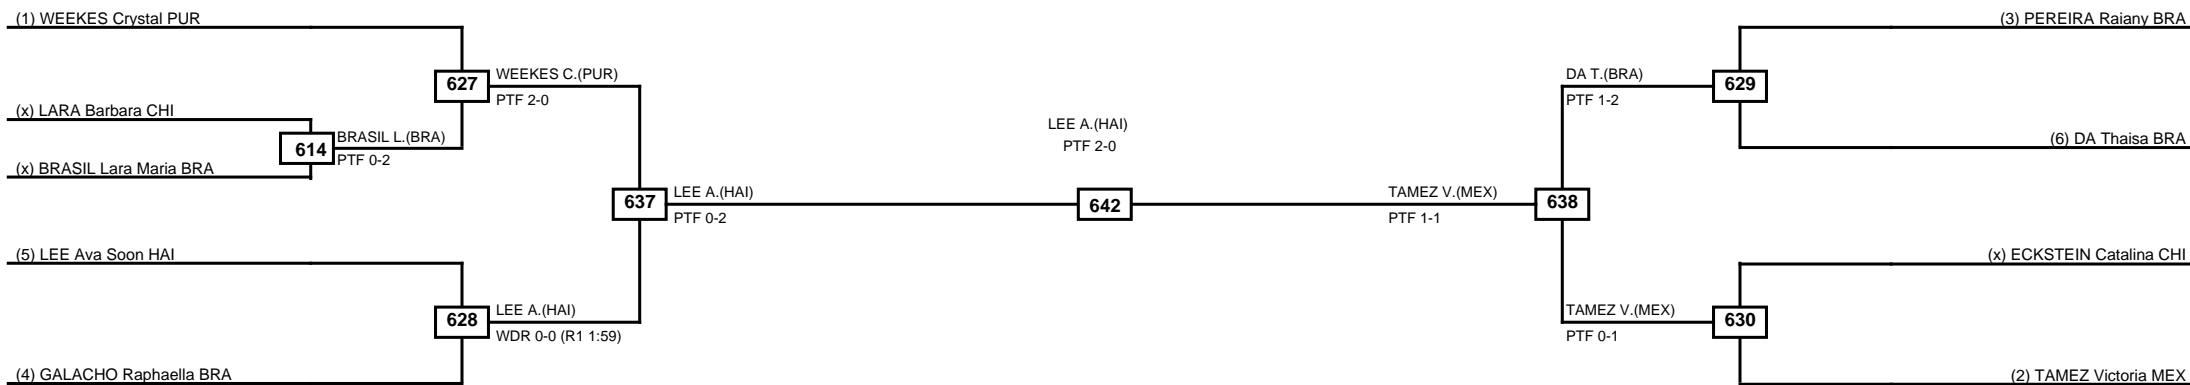

Round of 16	Quarterfinals	Semifinals	Final	Semifinals	Quarterfinals	Round of 16

Classification
1 LEE Ava Soon HAI
2 TAMEZ Victoria MEX
3 DA Thaisa BRA
3 WEEKES Crystal PUR

LEGEND	RSC: Win by Referee stops contest	PTG: Win by Point gap	SUP: Win by Superiority	DSQ: Win by Disqualification	DQB: Win by Disqualification for Unsportsmanlike behavior	DWR: Win by double Withdrawal	R: Round
	(x)Seed	PFT: Win by Final score	GDP: Win by Golden points	WDR: Win by Withdrawal	PUN: Win by Punitive declaration	DDB: Double disqualification for Unsportsmanlike behavior	DDQ: Double Disqualification