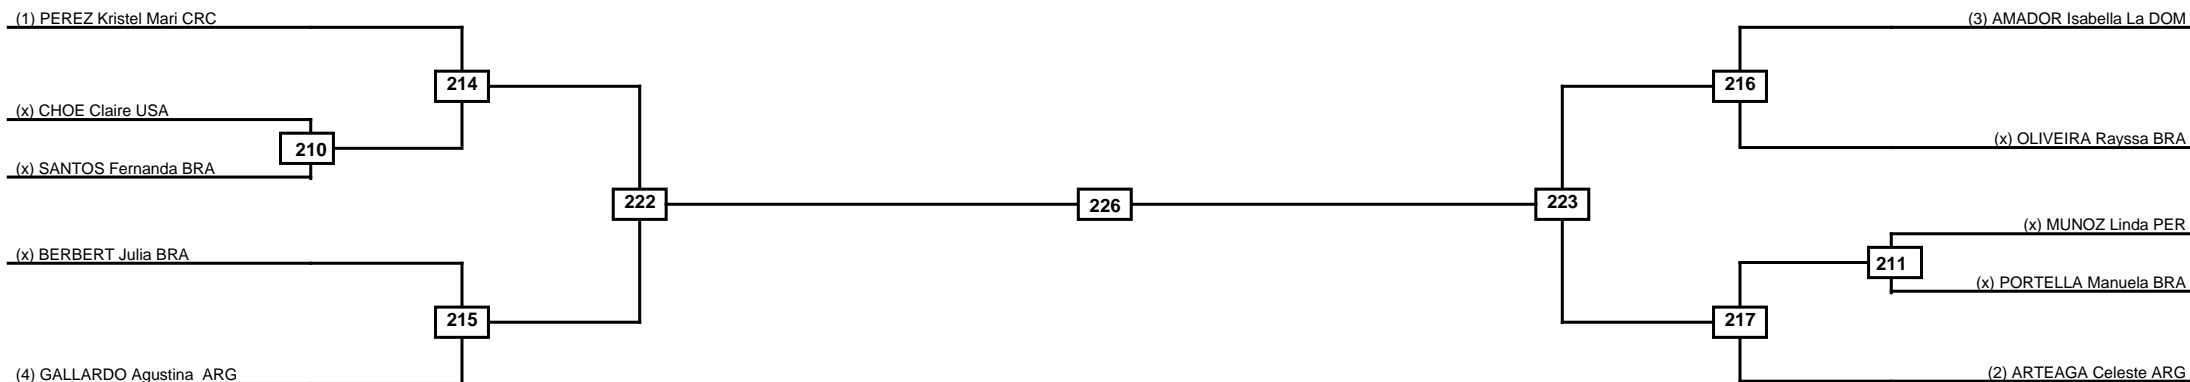

Round of 16	Quarterfinals	Semifinals	Final	Semifinals	Quarterfinals	Round of 16

Classification
1
2
3
3

LEGEND	RSC: Win by Referee stops contest	PTG: Win by Point gap	SUP: Win by Superiority	DSQ: Win by Disqualification	DQB: Win by Disqualification for Unsportsmanlike behavior	DWR: Win by double Withdrawal	R: Round
(x)Seed	PFT: Win by Final score	GDP: Win by Golden points	WDR: Win by Withdrawal	PUN: Win by Punitive declaration	DDB: Double disqualification for Unsportsmanlike behavior	DDQ: Double Disqualification