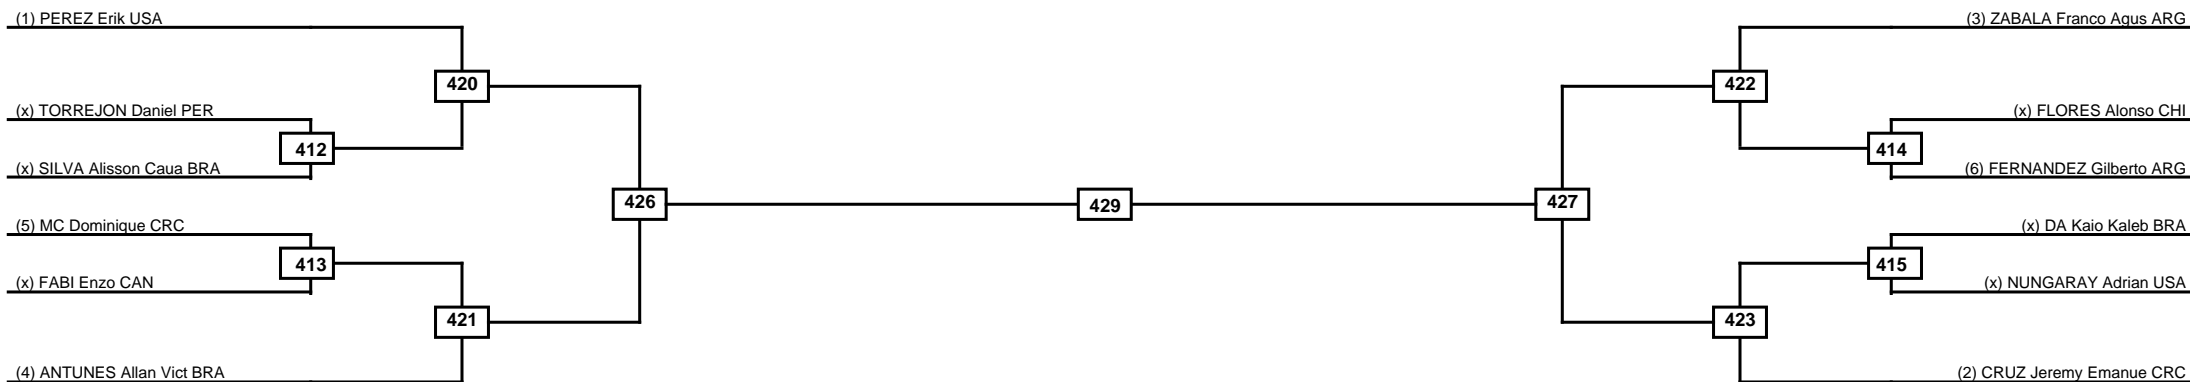

Round of 16	Quarterfinals	Semifinals	Final	Semifinals	Quarterfinals	Round of 16

Classification
1
2
3
3

LEGEND	RSC: Win by Referee stops contest	PTG: Win by Point gap	SUP: Win by Superiority	DSQ: Win by Disqualification	DQB: Win by Disqualification for Unsportsmanlike behavior	DWR: Win by double Withdrawal	R: Round
	(x)Seed	PFT: Win by Final score	GDP: Win by Golden points	WDR: Win by Withdrawal	PUN: Win by Punitive declaration	DDB: Double disqualification for Unsportsmanlike behavior	DDQ: Double Disqualification