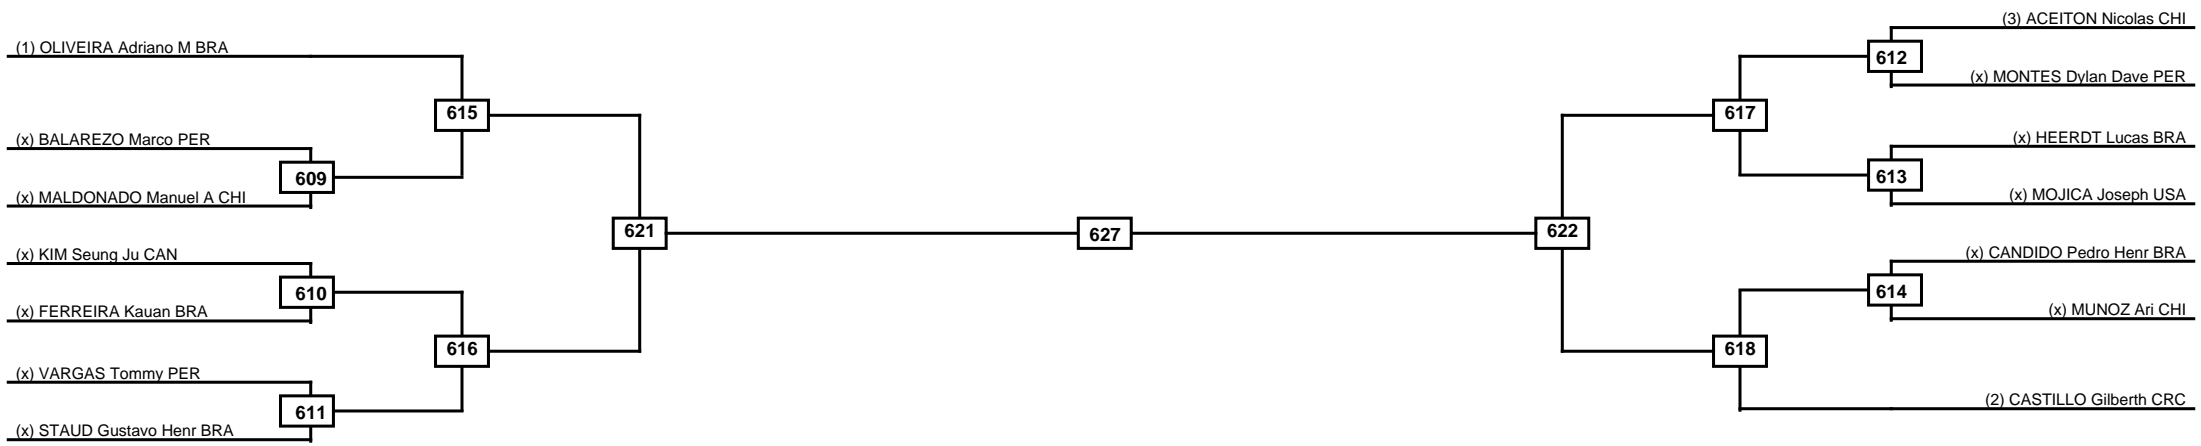

Round of 16	Quarterfinals	Semifinals	Final	Semifinals	Quarterfinals	Round of 16

Classification
1
2
3
3

LEGEND	RSC: Win by Referee stops contest	PTG: Win by Point gap	SUP: Win by Superiority	DSQ: Win by Disqualification	DQB: Win by Disqualification for Unsportsmanlike behavior	DWR: Win by double Withdrawal	R: Round
(x)Seed	PFT: Win by Final score	GDP: Win by Golden points	WDR: Win by Withdrawal	PUN: Win by Punitive declaration	DDB: Double disqualification for Unsportsmanlike behavior	DDQ: Double Disqualification