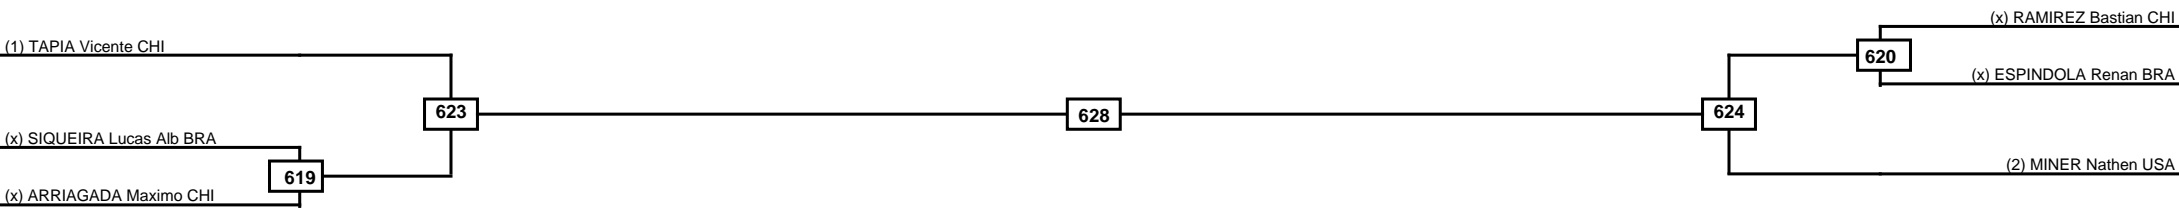

Final

(x) MURILLO Rodrigo PER

630

(x) RAMOS Juan Luis CHI

Classification
1
2
3
3

LEGEND	RSC: Win by Referee stops contest	PTG: Win by Point gap	SUP: Win by Superiority	DSQ: Win by Disqualification	DQB: Win by Disqualification for Unsportsmanlike behavior	DWR: Win by double Withdrawal	R: Round
(x)Seed	PFT: Win by Final score	GDP: Win by Golden points	WDR: Win by Withdrawal	PUN: Win by Punitive declaration	DDB: Double disqualification for Unsportsmanlike behavior	DDQ: Double Disqualification	