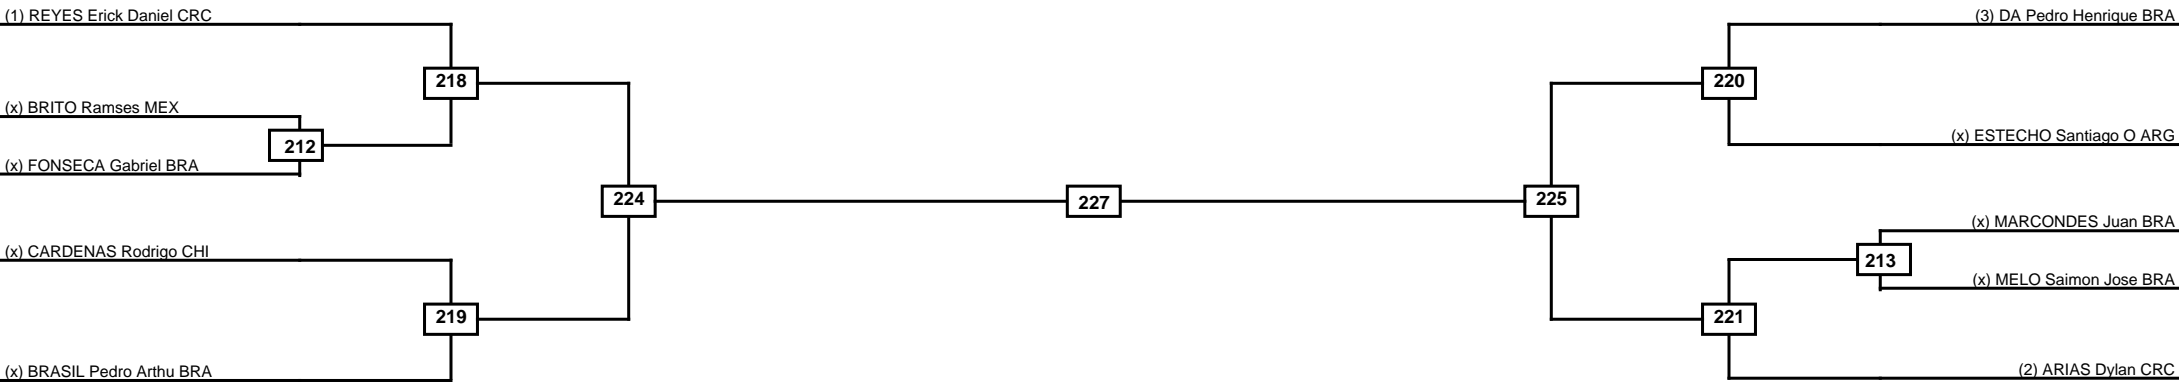

Round of 16	Quarterfinals	Semifinals	Final

Classification
1
2
3
3

LEGEND	RSC: Win by Referee stops contest	PTG: Win by Point gap	SUP: Win by Superiority	DSQ: Win by Disqualification	DQB: Win by Disqualification for Unsportsmanlike behavior	DWR: Win by double Withdrawal	R: Round
	PFT: Win by Final score	GDP: Win by Golden points	WDR: Win by Withdrawal	PUN: Win by Punitive declaration	DDB: Double disqualification for Unsportsmanlike behavior	DDQ: Double Disqualification