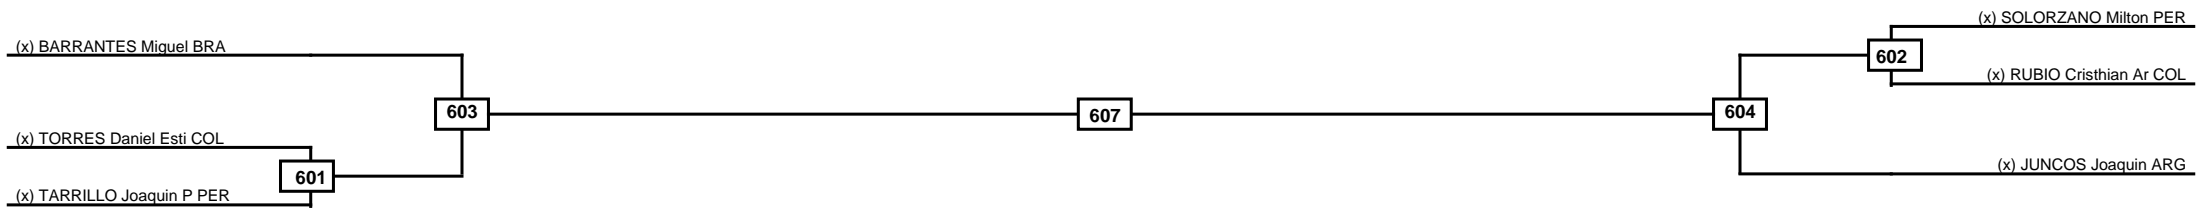

Quarterfinals	Semifinals	Final	Semifinals	Quarterfinals

Classification
1
2
3
3

LEGEND	RSC: Win by Referee stops contest	PTG: Win by Point gap	SUP: Win by Superiority	DSQ: Win by Disqualification	DQB: Win by Disqualification for Unsportsmanlike behavior	DWR: Win by double Withdrawal	R: Round
(x)Seed	PFT: Win by Final score	GDP: Win by Golden points	WDR: Win by Withdrawal	PUN: Win by Punitive declaration	DDB: Double disqualification for Unsportsmanlike behavior	DDQ: Double Disqualification