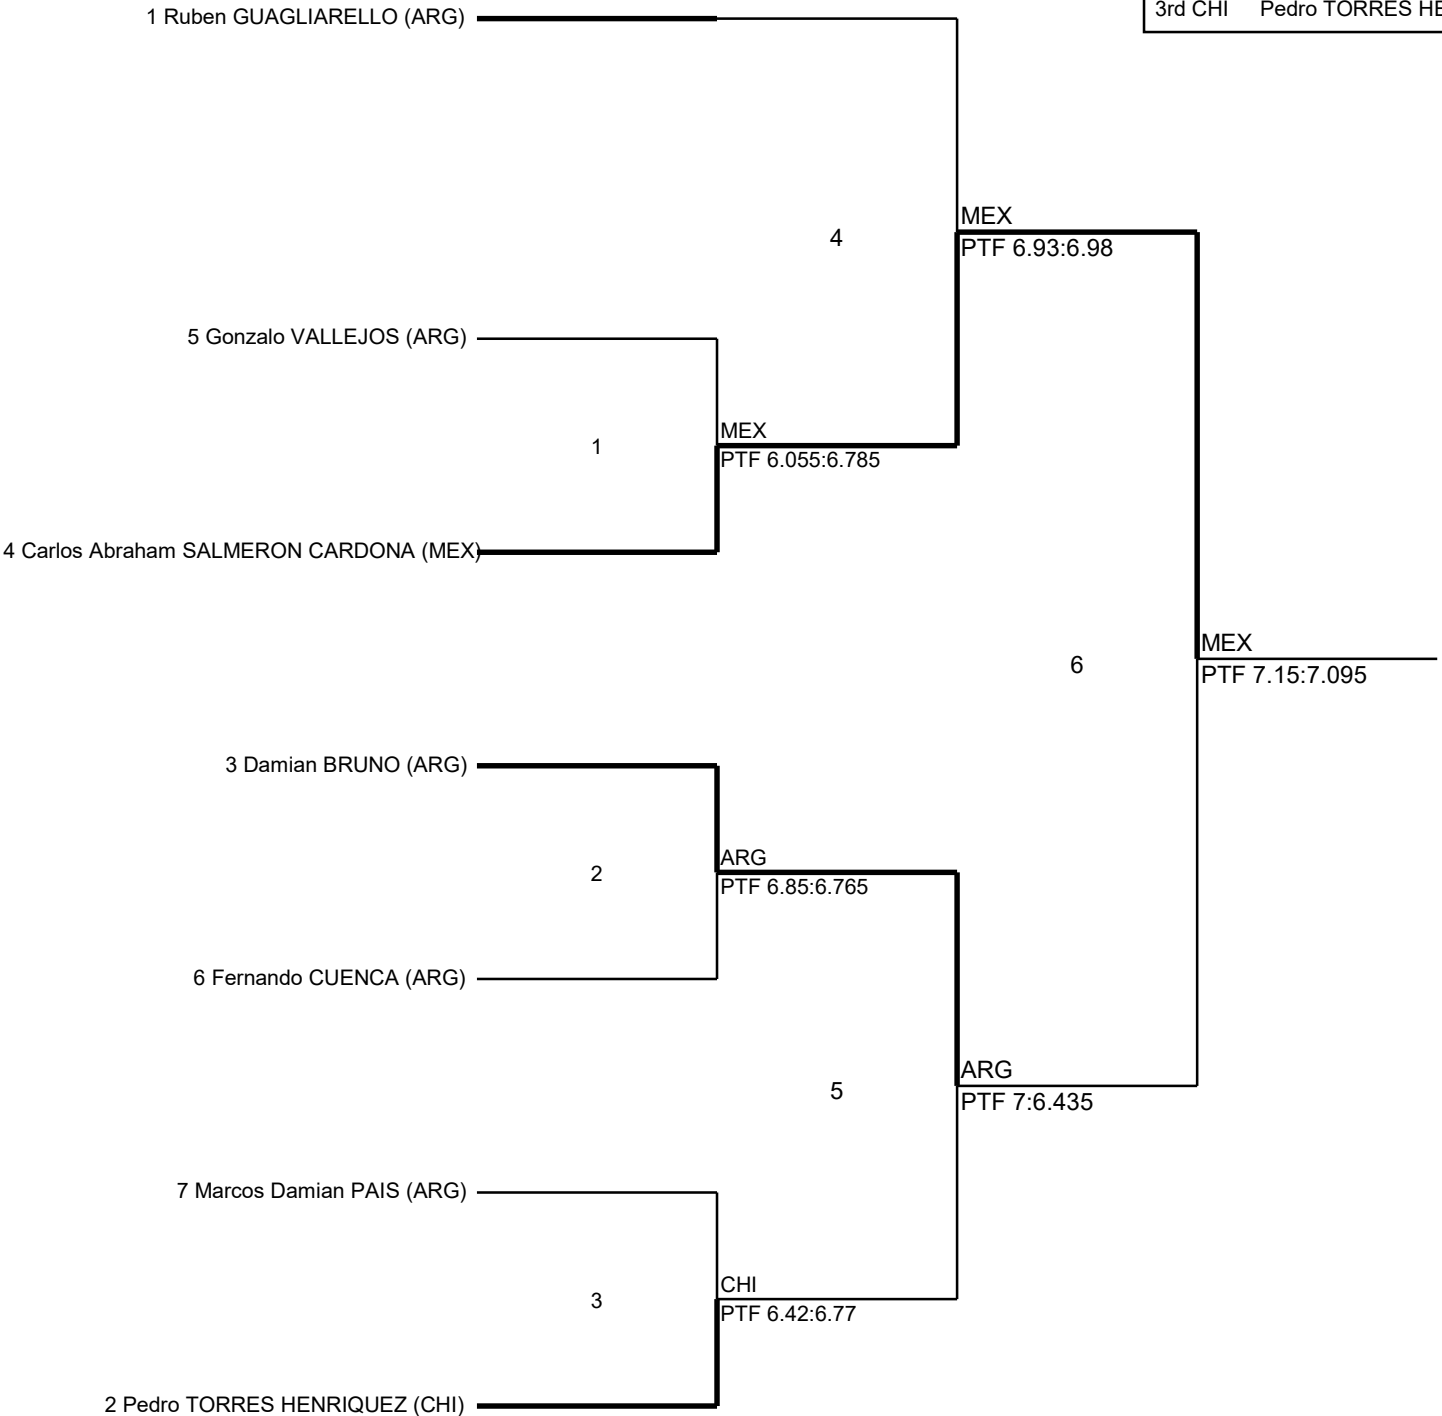

Match List

Player Name	Q-Final	S-Final	Final

1st MEX	Carlos Abraham SA
2nd ARG	Damian BRUNO
3rd ARG	Ruben GUAGLIARELL
3rd CHI	Pedro TORRES HENR