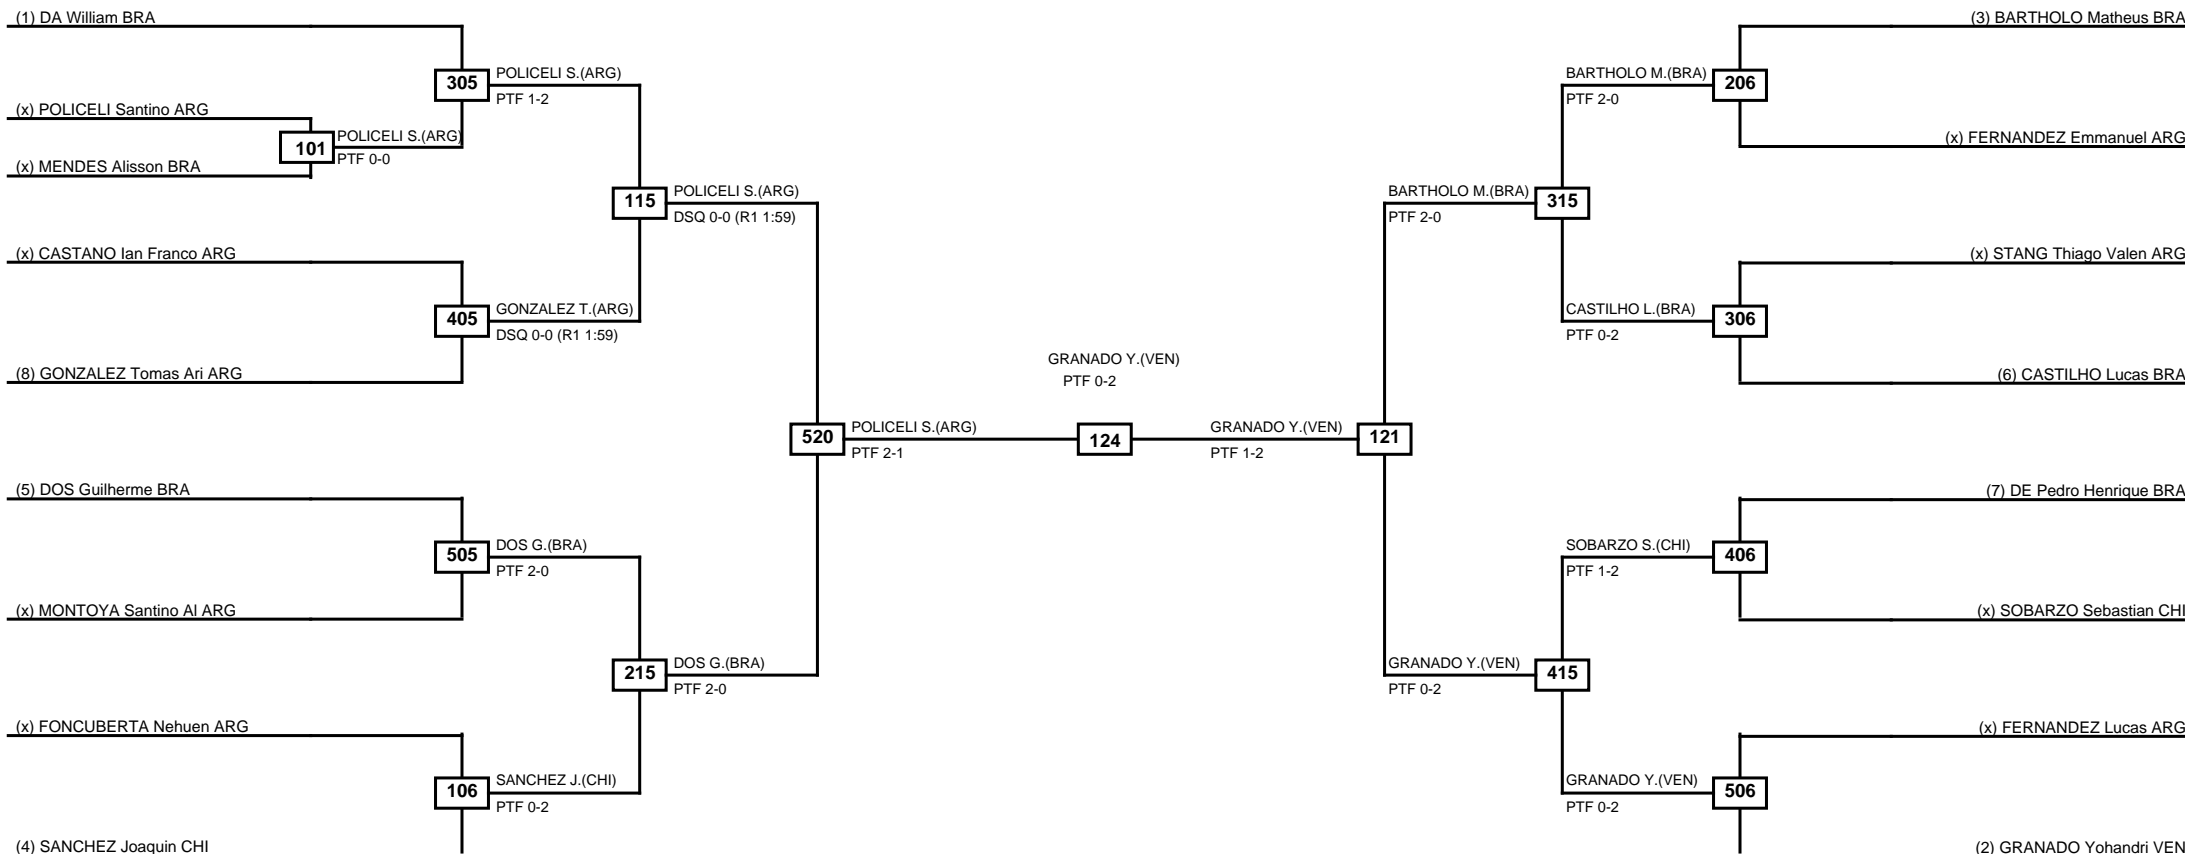

Round of 32   Round of 16   Quarterfinals   Semifinals   Final   Semifinals   Quarterfinals   Round of 16   Round of 32

Classification
1 GRANADO Yohandri VEN
2 POLICELI Santino ARG
3 DOS Guilherme BRA
3 BARTHOLO Matheus BRA

LEGEND   RSC: Win by Referee stops contest   PTF: Win by Point gap   SUP: Win by Superiority   DSQ: Win by Disqualification   DQB: Win by Disqualification for Unsportsmanlike behavior   DWR: Win by double Withdrawal   R: Round
(x)Seed   PFT: Win by Final score   GDP: Win by Golden points   WDR: Win by Withdrawal   PUN: Win by Punitive declaration   DDB: Double disqualification for Unsportsmanlike behavior   DDQ: Double Disqualification