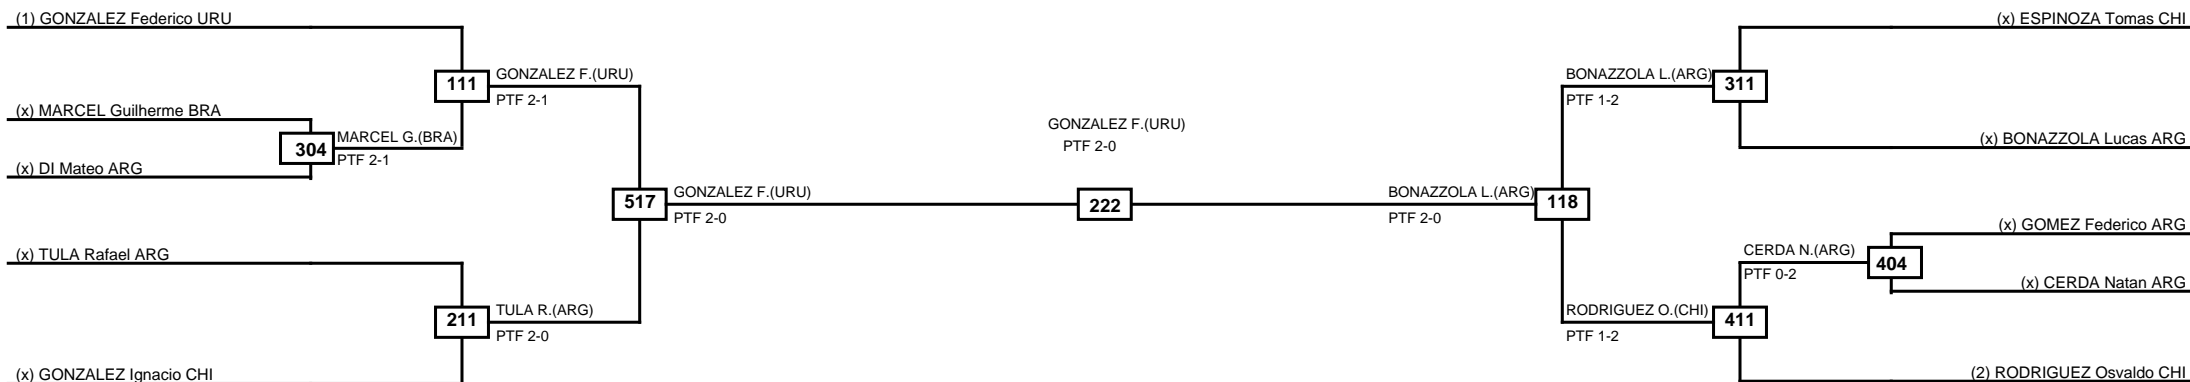

Final

CHURCHILL J.(CHI)  
PTF 2-0

(x) CHURCHILL Joaquin CHI

523

(x) OLMEDO Dylan Leone ARG

Classification
1 CHURCHILL Joaquin CHI
2 OLMEDO Dylan Leonel ARG

LEGEND RSC: Win by Referee stops contest PTG: Win by Point gap SUP: Win by Superiority DSQ: Win by Disqualification DQB: Win by Disqualification for Unsportsmanlike behavior DWR: Win by double Withdrawal R: Round  
 (x)Seed PFT: Win by Final score GDP: Win by Golden points WDR: Win by Withdrawal PUN: Win by Punitive declaration DDB: Double disqualification for Unsportsmanlike behavior DDQ: Double Disqualification

Round of 16	Quarterfinals	Semifinals	Final	Semifinals	Quarterfinals	Round of 16
-------------	---------------	------------	-------	------------	---------------	-------------

Classification
1 GONZALEZ Federico URU
2 BONAZZOLA Lucas ARG
3 RODRIGUEZ Osvaldo CHI
3 TULA Rafael ARG