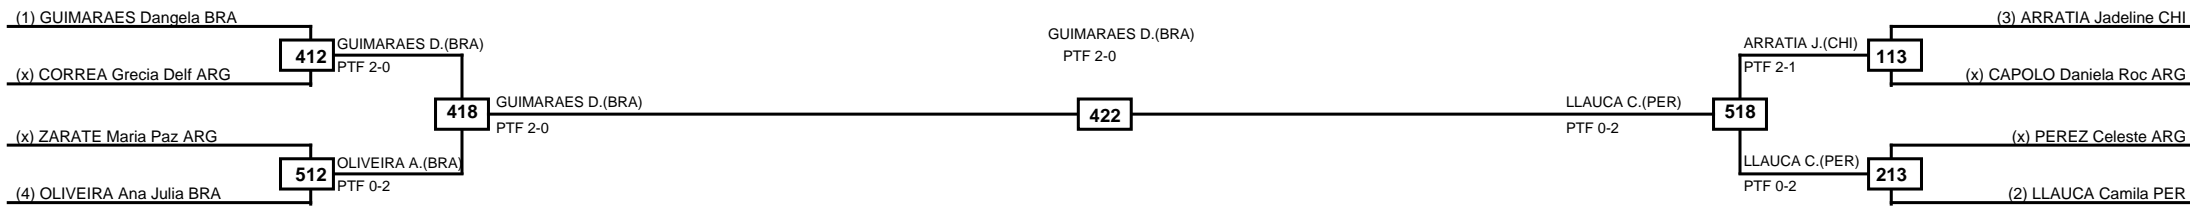

Quarterfinals	Semifinals	Final	Semifinals	Quarterfinals

Classification
1 GUIMARAES Dangela BRA
2 LLAUCA Camila PER
3 OLIVEIRA Ana Julia BRA
3 ARRATIA Jadeline CHI

LEGEND	RSC: Win by Referee stops contest	PTG: Win by Point gap	SUP: Win by Superiority	DSQ: Win by Disqualification	DQB: Win by Disqualification for Unsportsmanlike behavior	DWR: Win by double Withdrawal	R: Round
(x)Seed	PFT: Win by Final score	GDP: Win by Golden points	WDR: Win by Withdrawal	PUN: Win by Punitive declaration	DDB: Double disqualification for Unsportsmanlike behavior	DDQ: Double Disqualification