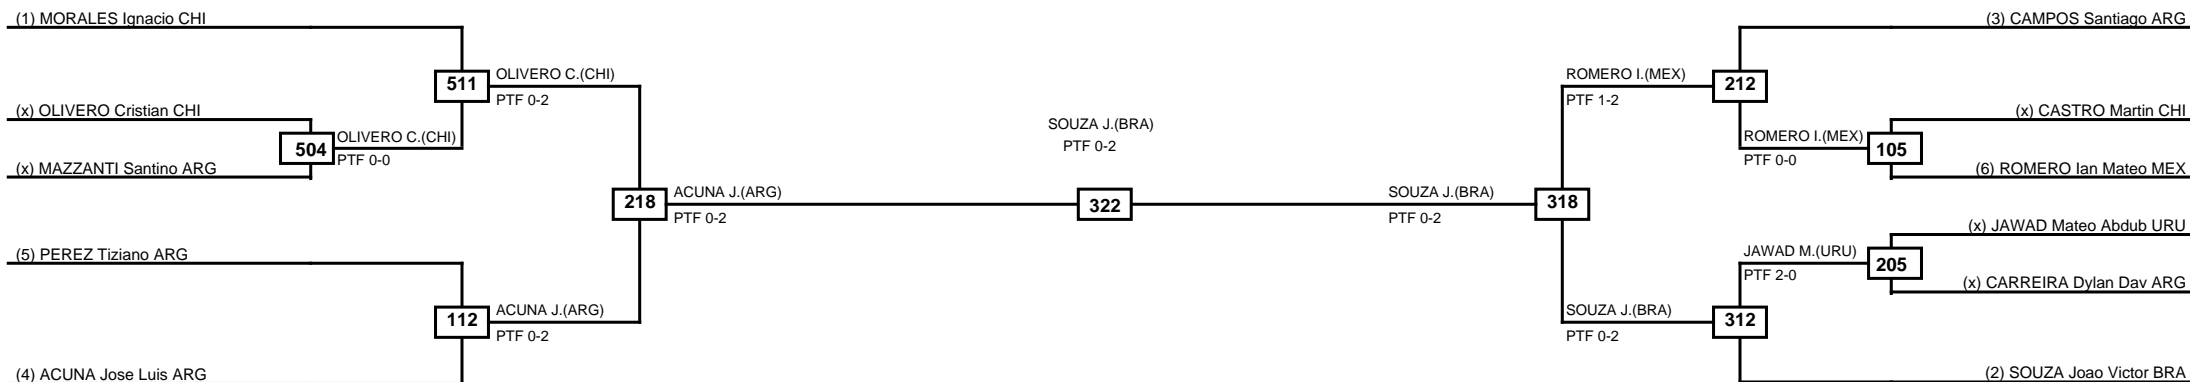

Round of 16	Quarterfinals	Semifinals	Final	Semifinals	Quarterfinals	Round of 16

Classification
1 SOUZA Joao Victor BRA
2 ACUNA Jose Luis ARG
3 ROMERO Ian Mateo MEX
3 OLIVERO Cristian CHI

LEGEND	RSC: Win by Referee stops contest	PTG: Win by Point gap	SUP: Win by Superiority	DSQ: Win by Disqualification	DQB: Win by Disqualification for Unsportsmanlike behavior	DWR: Win by double Withdrawal	R: Round
	(x)Seed	PFT: Win by Final score	GDP: Win by Golden points	WDR: Win by Withdrawal	PUN: Win by Punitive declaration	DDB: Double disqualification for Unsportsmanlike behavior	DDQ: Double Disqualification