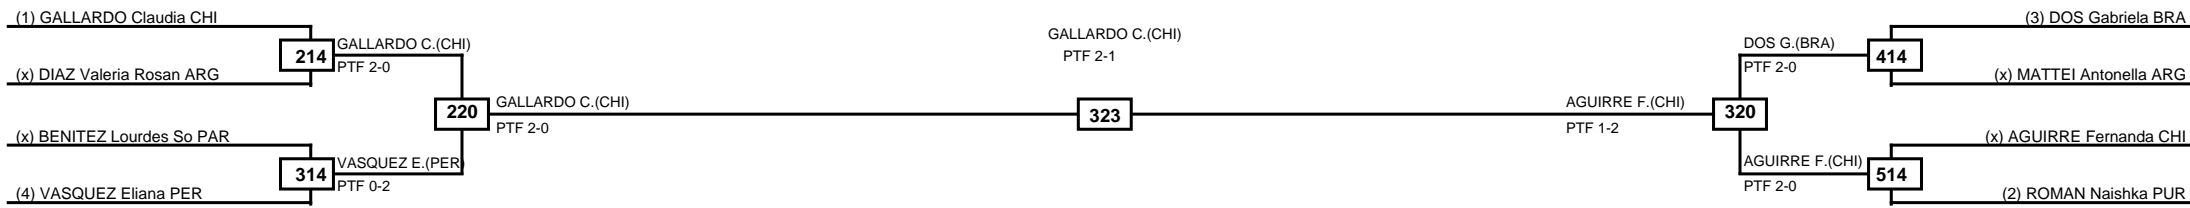

Quarterfinals	Semifinals	Final	Semifinals	Quarterfinals

Classification
1 GALLARDO Claudia CHI
2 AGUIRRE Fernanda CHI
3 VASQUEZ Eliana PER
3 DOS Gabriela BRA

LEGEND	RSC: Win by Referee stops contest	PTG: Win by Point gap	SUP: Win by Superiority	DSQ: Win by Disqualification	DQB: Win by Disqualification for Unsportsmanlike behavior	DWR: Win by double Withdrawal	R: Round
	(x)Seed	PFT: Win by Final score	GDP: Win by Golden points	WDR: Win by Withdrawal	PUN: Win by Punitive declaration	DDB: Double disqualification for Unsportsmanlike behavior	DDQ: Double Disqualification