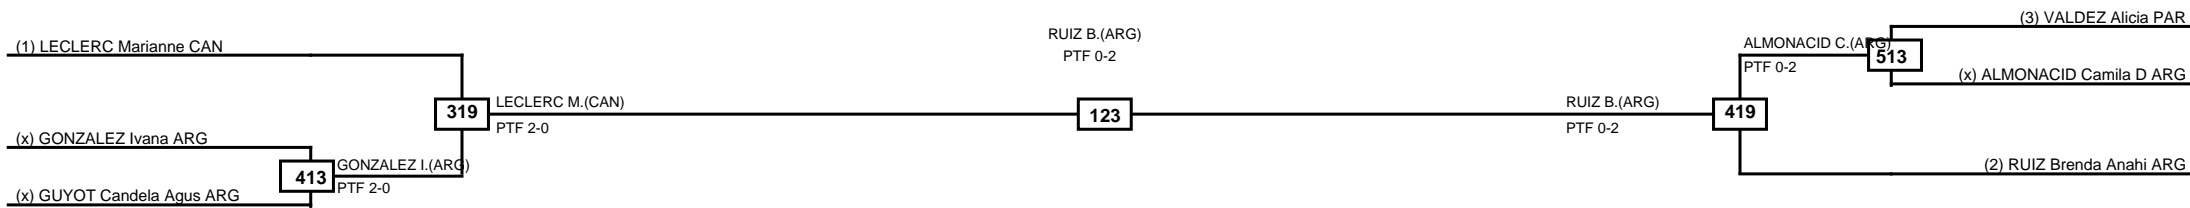

Quarterfinals	Semifinals	Final	Semifinals	Quarterfinals

Classification
1 RUIZ Brenda Anahi ARG
2 LECLERC Marianne CAN
3 GONZALEZ Ivana ARG
3 ALMONACID Camila Del Rosario ARG

LEGEND	RSC: Win by Referee stops contest	PTG: Win by Point gap	SUP: Win by Superiority	DSQ: Win by Disqualification	DQB: Win by Disqualification for Unsportsmanlike behavior	DWR: Win by double Withdrawal	R: Round
	(x)Seed	PFT: Win by Final score	GDP: Win by Golden points	WDR: Win by Withdrawal	PUN: Win by Punitive declaration	DDB: Double disqualification for Unsportsmanlike behavior	DDQ: Double Disqualification