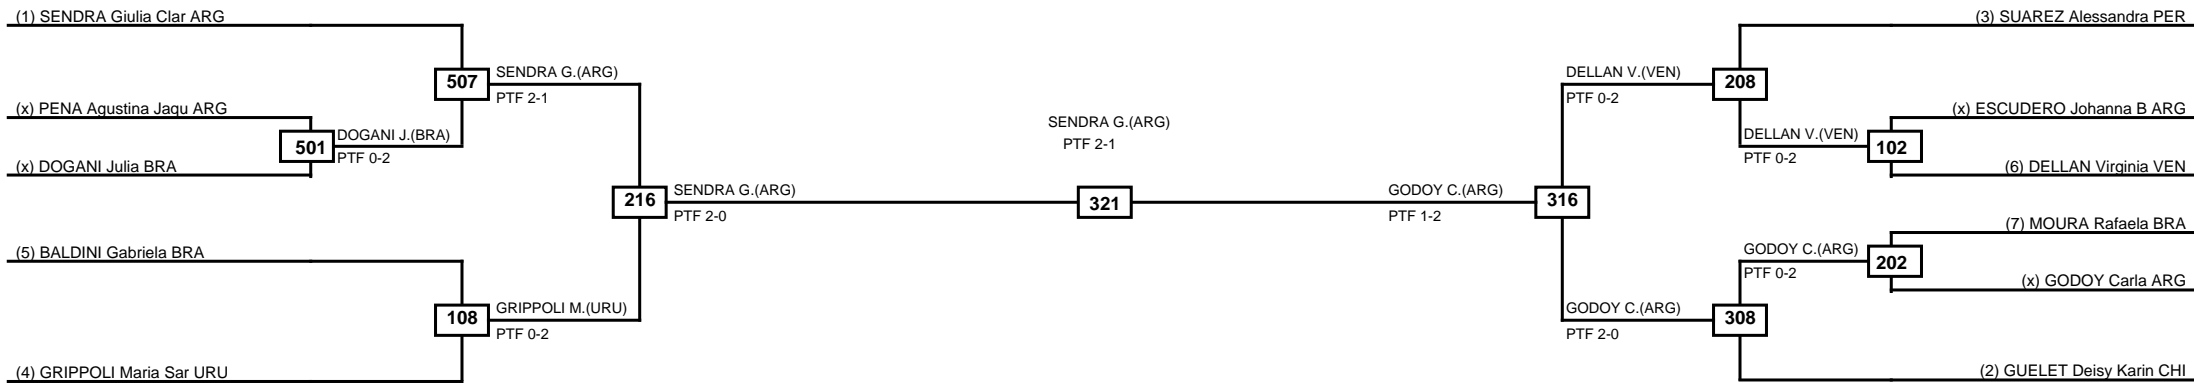

Round of 16
Quarterfinals
Semifinals
Final
Semifinals
Quarterfinals
Round of 16

Classification
1 SENDRA Giulia Clara ARG
2 GODOY Carla ARG
3 GRIPPOLI Maria Sara URU
3 DELLAN Virginia VEN

LEGEND	RSC: Win by Referee stops contest	PTG: Win by Point gap	SUP: Win by Superiority	DSQ: Win by Disqualification	DQB: Win by Disqualification for Unsportsmanlike behavior	DWR: Win by double Withdrawal	R: Round
(x)Seed	PFT: Win by Final score	GDP: Win by Golden points	WDR: Win by Withdrawal	PUN: Win by Punitive declaration	DDB: Double disqualification for Unsportsmanlike behavior	DDQ: Double Disqualification