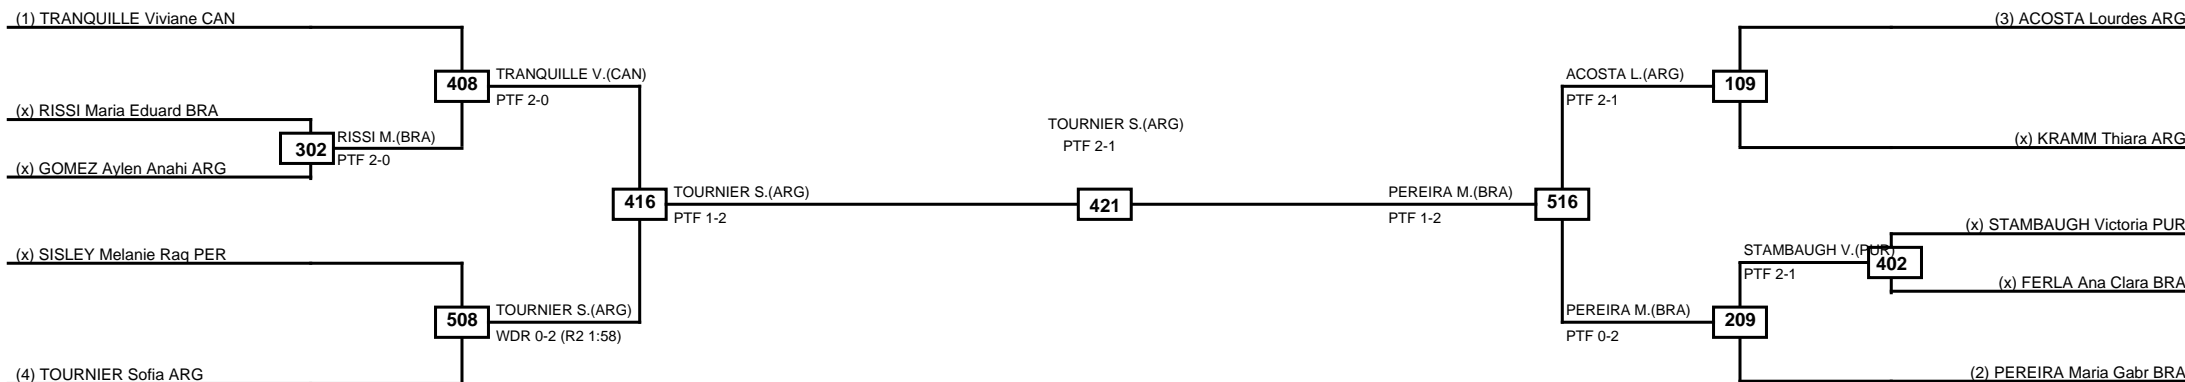

Round of 16 Quarterfinals Semifinals

Final

Semifinals

Quarterfinals Round of 16

Classification
1 LOPEZ Javiera CHI
2 AVILA Natalia CHI
3 RUIZ Yuliana ARG
3 OCHOA Sofia Belen ARG

LEGEND RSC: Win by Referee stops contest PTG: Win by Point gap SUP: Win by Superiority DSQ: Win by Disqualification DQB: Win by Disqualification for Unsportsmanlike behavior DWR: Win by double Withdrawal R: Round  
(x)Seed PFT: Win by Final score GDP: Win by Golden points WDR: Win by Withdrawal PUN: Win by Punitive declaration DDB: Double disqualification for Unsportsmanlike behavior DDQ: Double Disqualification

Round of 16	Quarterfinals	Semifinals	Final	Semifinals	Quarterfinals	Round of 16
-------------	---------------	------------	-------	------------	---------------	-------------

Classification
1 TOURNIER Sofia ARG
2 PEREIRA Maria Gabriela BRA
3 TRANQUILLE Viviane CAN
3 ACOSTA Lourdes ARG