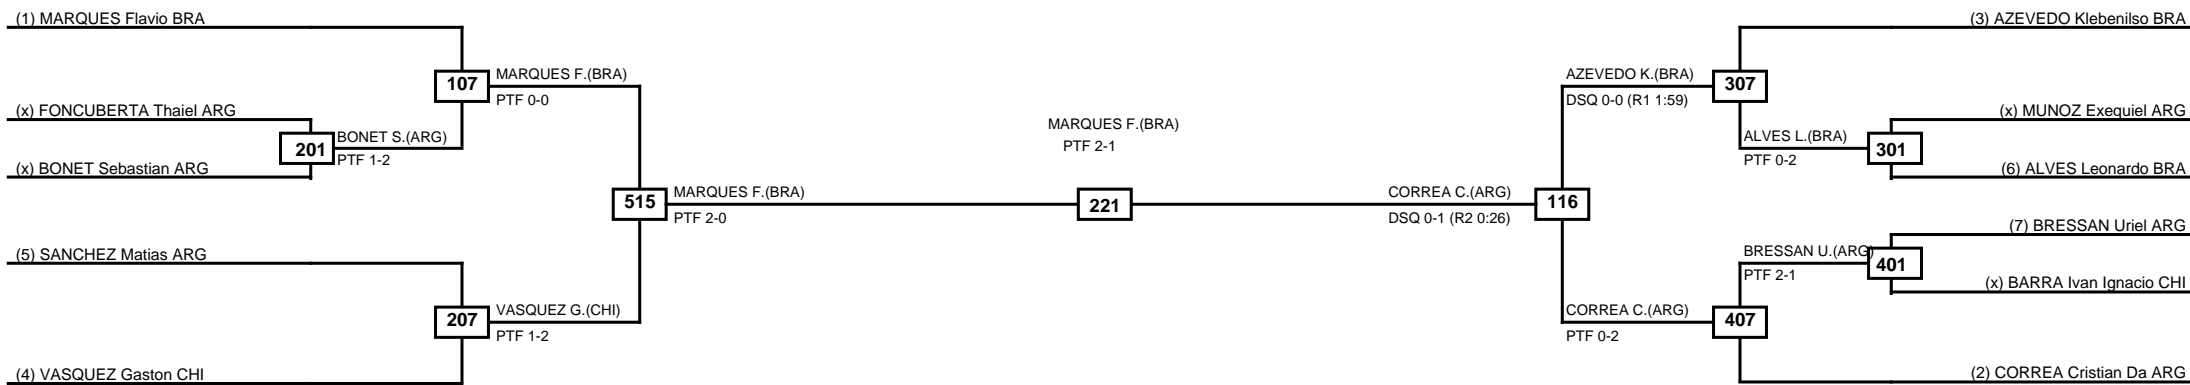

Round of 16	Quarterfinals	Semifinals	Final	Semifinals	Quarterfinals	Round of 16

Classification
1 MARQUES Flavio BRA
2 CORREA Cristian Damian ARG
3 AZEVEDO Klebenilson BRA
3 VASQUEZ Gaston CHI

LEGEND	RSC: Win by Referee stops contest	PTG: Win by Point gap	SUP: Win by Superiority	DSQ: Win by Disqualification	DQB: Win by Disqualification for Unsportsmanlike behavior	DWR: Win by double Withdrawal	R: Round
	(x)Seed	PFT: Win by Final score	GDP: Win by Golden points	WDR: Win by Withdrawal	PUN: Win by Punitive declaration	DDB: Double disqualification for Unsportsmanlike behavior	DDQ: Double Disqualification