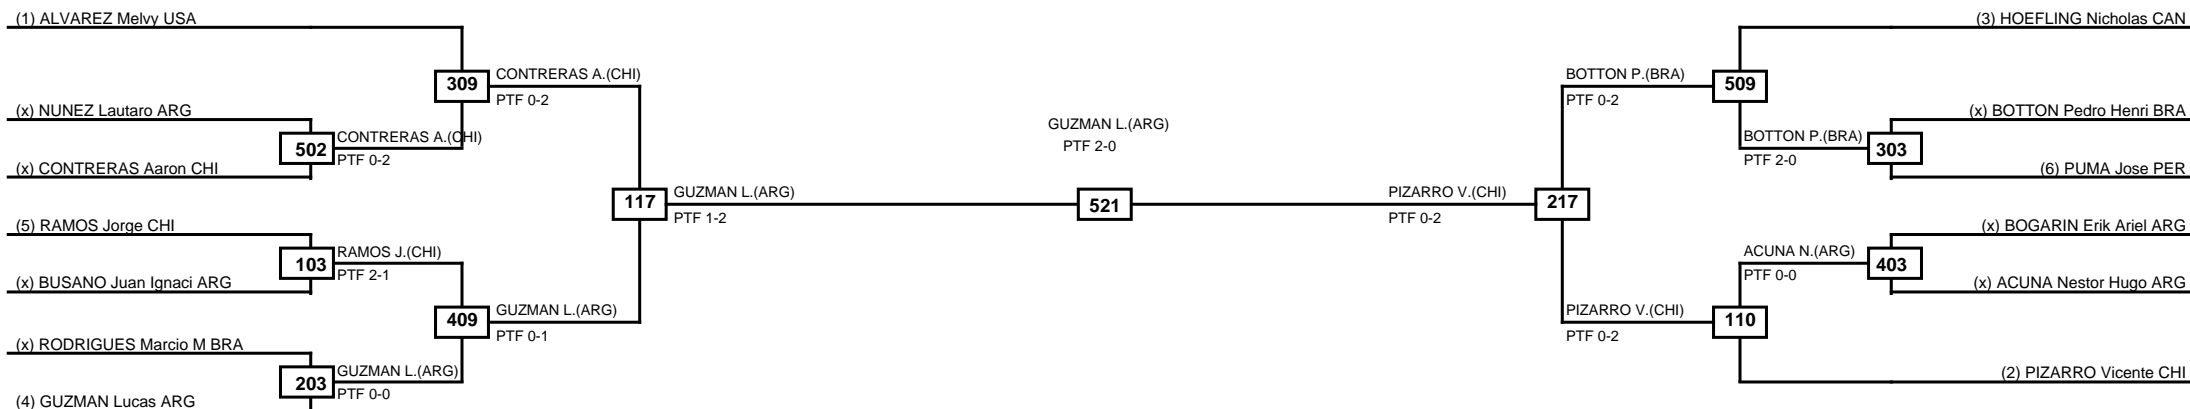

Round of 16	Quarterfinals	Semifinals	Final	Semifinals	Quarterfinals	Round of 16

Classification
1 GUZMAN Lucas ARG
2 PIZARRO Vicente CHI
3 CONTRERAS Aaron CHI
3 BOTTON Pedro Henrique BRA

LEGEND RSC: Win by Referee stops contest   PTF: Win by Point gap   SUP: Win by Superiority   DSQ: Win by Disqualification   DQB: Win by Disqualification for Unsportsmanlike behavior   DWR: Win by double Withdrawal   R: Round
(x)Seed   PFT: Win by Final score   GDP: Win by Golden points   WDR: Win by Withdrawal   PUN: Win by Punitive declaration   DDB: Double disqualification for Unsportsmanlike behavior   DDQ: Double Disqualification