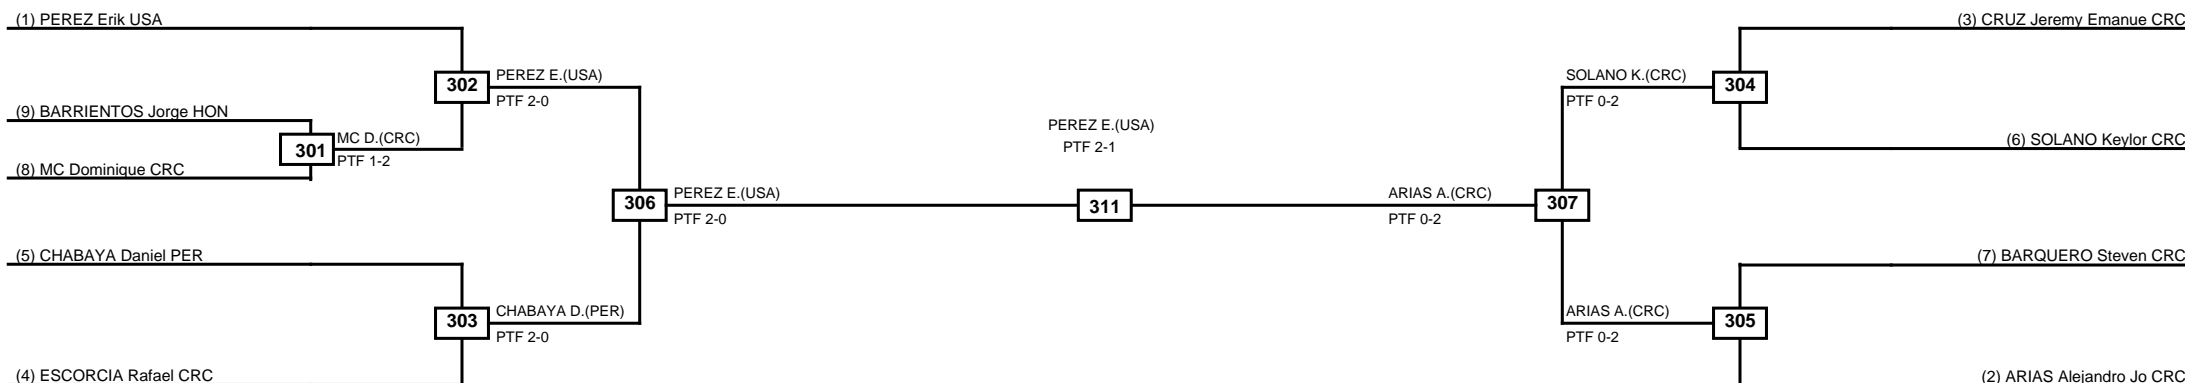

Round of 16   Quarterfinals   Semifinals   Final   Semifinals   Quarterfinals   Round of 16

Classification
1 PEREZ Erik USA
2 ARIAS Alejandro Josue CRC
3 CHABAYA Daniel PER
3 SOLANO Keylor CRC

LEGEND RSC: Win by Referee stops contest   PTG: Win by Point gap   SUP: Win by Superiority   DSQ: Win by Disqualification   DQB: Win by Disqualification for Unsportsmanlike behavior   DWR: Win by double Withdrawal   R: Round
(x)Seed   PFT: Win by Final score   GDP: Win by Golden points   WDR: Win by Withdrawal   PUN: Win by Punitive declaration   DDB: Double disqualification for Unsportsmanlike behavior   DDQ: Double Disqualification