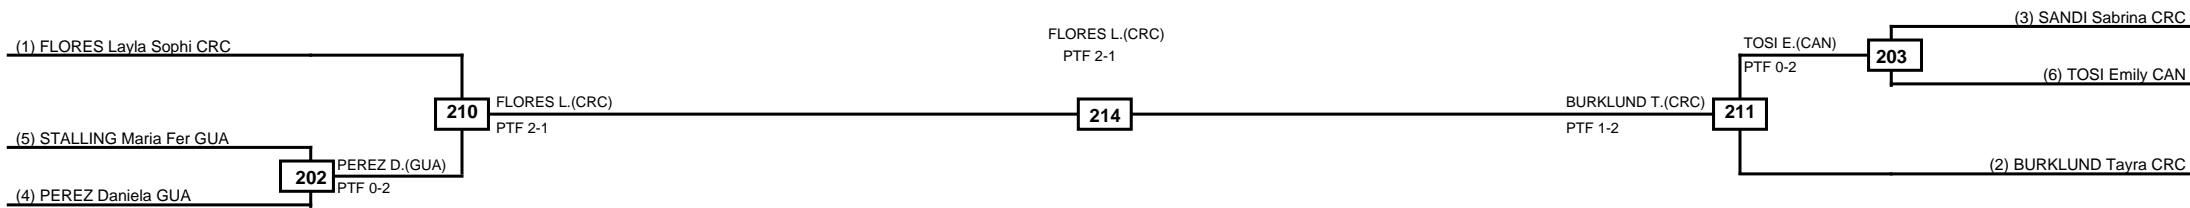

Quarterfinals
Semifinals
Final
Semifinals
Quarterfinals

Classification
1 FLORES Layla Sophia CRC
2 BURKLUND Tayra CRC
3 TOSI Emily CAN
3 PEREZ Daniela GUA

LEGEND RSC: Win by Referee stops contest   PTG: Win by Point gap   SUP: Win by Superiority   DSQ: Win by Disqualification   DQB: Win by Disqualification for Unsportsmanlike behavior   DWR: Win by double Withdrawal   R: Round
(x)Seed   PFT: Win by Final score   GDP: Win by Golden points   WDR: Win by Withdrawal   PUN: Win by Punitive declaration   DDB: Double disqualification for Unsportsmanlike behavior   DDQ: Double Disqualification