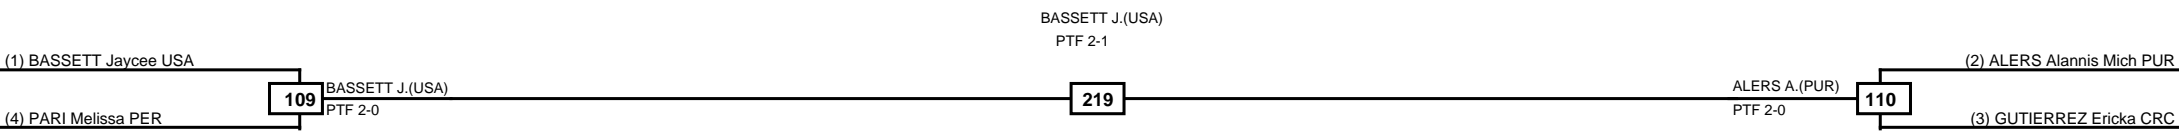

Semifinals	Final	Semifinals

Classification
1 BASSETT Jaycee USA
2 ALERS Alannis Michelle PUR
3 GUTIERREZ Ericka CRC
3 PARI Melissa PER

LEGEND	RSC: Win by Referee stops contest	PTG: Win by Point gap	SUP: Win by Superiority	DSQ: Win by Disqualification	DQB: Win by Disqualification for Unsportsmanlike behavior	DWR: Win by double Withdrawal	R: Round
(x)Seed	PFT: Win by Final score	GDP: Win by Golden points	WDR: Win by Withdrawal	PUN: Win by Punitive declaration	DDB: Double disqualification for Unsportsmanlike behavior	DDQ: Double Disqualification