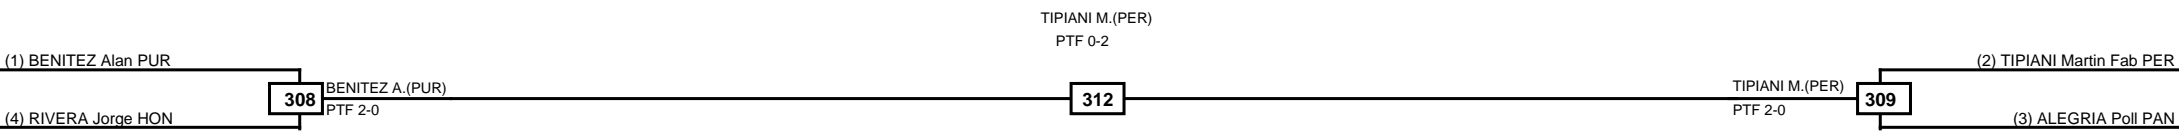

Semifinals	Final	Semifinals

Classification
1 TIPIANI Martin Fabriel PER
2 BENITEZ Alan PUR
3 RIVERA Jorge HON
3 ALEGRIA Poll PAN

LEGEND	RSC: Win by Referee stops contest	PTG: Win by Point gap	SUP: Win by Superiority	DSQ: Win by Disqualification	DQB: Win by Disqualification for Unsportsmanlike behavior	DWR: Win by double Withdrawal	R: Round
(x)Seed	PFT: Win by Final score	GDP: Win by Golden points	WDR: Win by Withdrawal	PUN: Win by Punitive declaration	DDB: Double disqualification for Unsportsmanlike behavior	DDQ: Double Disqualification