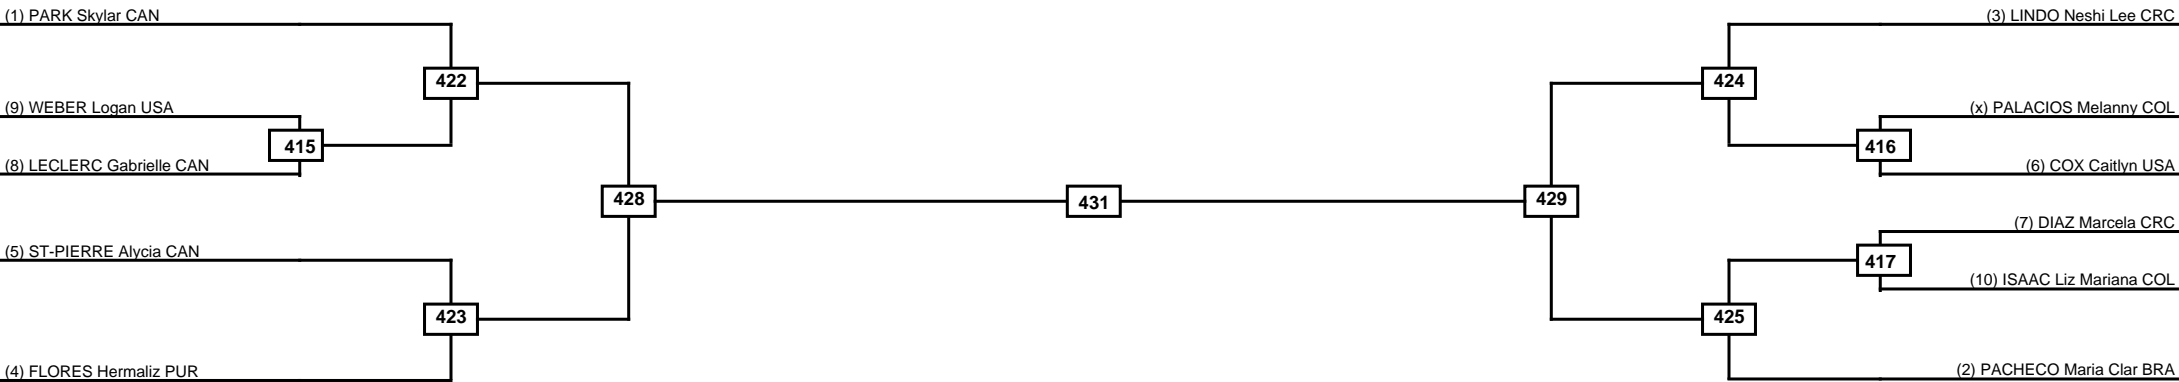

Round of 16	Quarterfinals	Semifinals	Final	Semifinals	Quarterfinals	Round of 16

Classification
1
2
3
3

LEGEND   RSC: Win by Referee stops contest   PTG: Win by Point gap   SUP: Win by Superiority   DSQ: Win by Disqualification   DQB: Win by Disqualification for Unsportsmanlike behavior   DWR: Win by double Withdrawal   R: Round
(x)Seed   PFT: Win by Final score   GDP: Win by Golden points   WDR: Win by Withdrawal   PUN: Win by Punitive declaration   DDB: Double disqualification for Unsportsmanlike behavior   DDQ: Double Disqualification