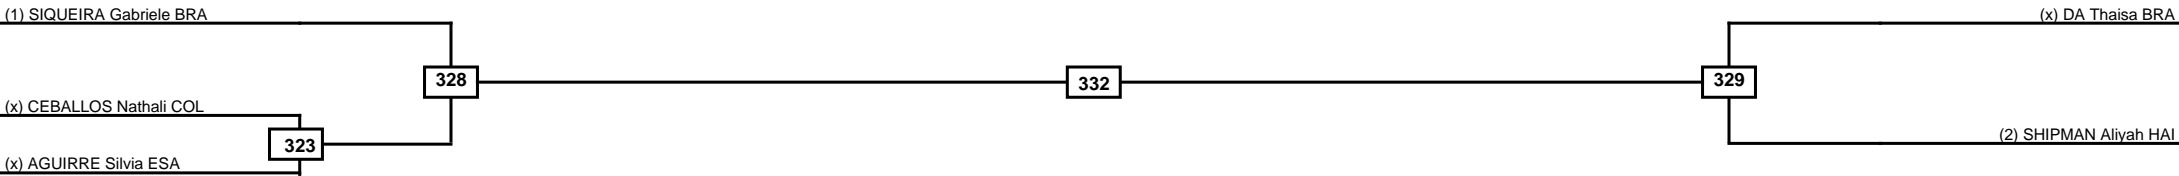

Quarterfinals	Semifinals	Final	Semifinals	Quarterfinals

Classification
1
2
3
3

LEGEND	RSC: Win by Referee stops contest	PTG: Win by Point gap	SUP: Win by Superiority	DSQ: Win by Disqualification	DQB: Win by Disqualification for Unsportsmanlike behavior	DWR: Win by double Withdrawal	R: Round
	PFT: Win by Final score	GDP: Win by Golden points	WDR: Win by Withdrawal	PUN: Win by Punitive declaration	DDB: Double disqualification for Unsportsmanlike behavior	DDQ: Double Disqualification