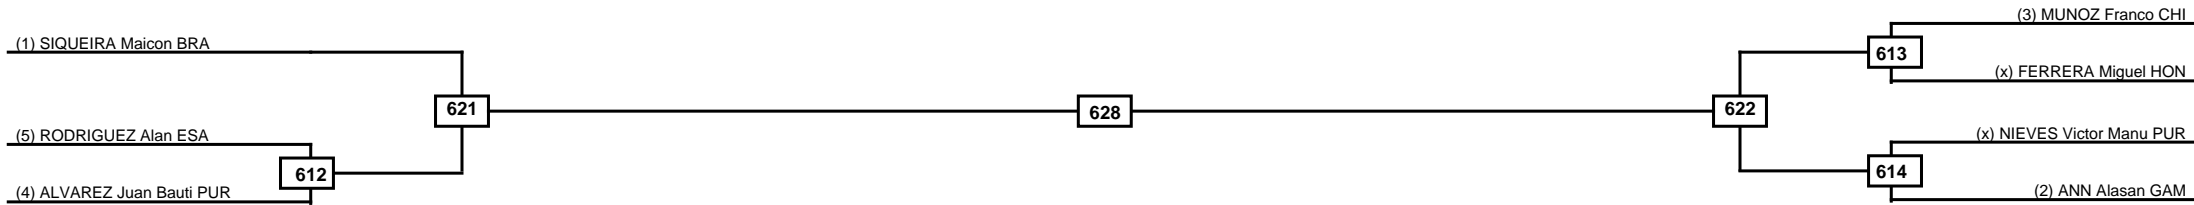

Quarterfinals	Semifinals	Final	Semifinals	Quarterfinals

Classification
1
2
3
3

LEGEND	RSC: Win by Referee stops contest	PTG: Win by Point gap	SUP: Win by Superiority	DSQ: Win by Disqualification	DQB: Win by Disqualification for Unsportsmanlike behavior	DWR: Win by double Withdrawal	R: Round
	PFT: Win by Final score	GDP: Win by Golden points	WDR: Win by Withdrawal	PUN: Win by Punitive declaration	DDB: Double disqualification for Unsportsmanlike behavior	DDQ: Double Disqualification