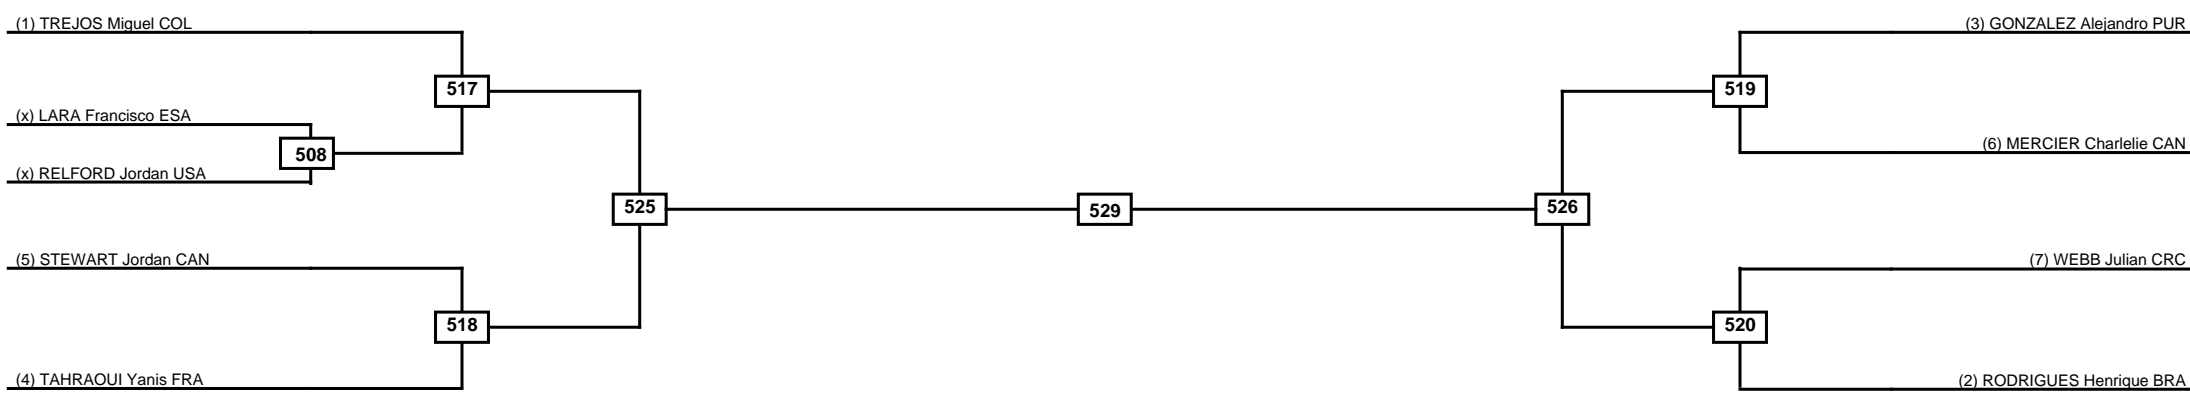

Quarterfinals	Semifinals	Final	Semifinals	Quarterfinals
---------------	------------	-------	------------	---------------

Classification
1
2
3
3

LEGEND	RSC: Win by Referee stops contest	PTG: Win by Point gap	SUP: Win by Superiority	DSQ: Win by Disqualification	DQB: Win by Disqualification for Unsportsmanlike behavior	DWR: Win by double Withdrawal	R: Round
	(x)Seed	PFT: Win by Final score	GDP: Win by Golden points	WDR: Win by Withdrawal	PUN: Win by Punitive declaration	DDB: Double disqualification for Unsportsmanlike behavior	DDQ: Double Disqualification

Round of 16	Quarterfinals	Semifinals	Final	Semifinals	Quarterfinals	Round of 16
-------------	---------------	------------	-------	------------	---------------	-------------

Classification
1
2
3
3

LEGEND	RSC: Win by Referee stops contest	PTG: Win by Point gap	SUP: Win by Superiority	DSQ: Win by Disqualification	DQB: Win by Disqualification for Unsportsmanlike behavior	DWR: Win by double Withdrawal	R: Round
	(x)Seed	PFT: Win by Final score	GDP: Win by Golden points	WDR: Win by Withdrawal	PUN: Win by Punitive declaration	DDB: Double disqualification for Unsportsmanlike behavior	DDQ: Double Disqualification