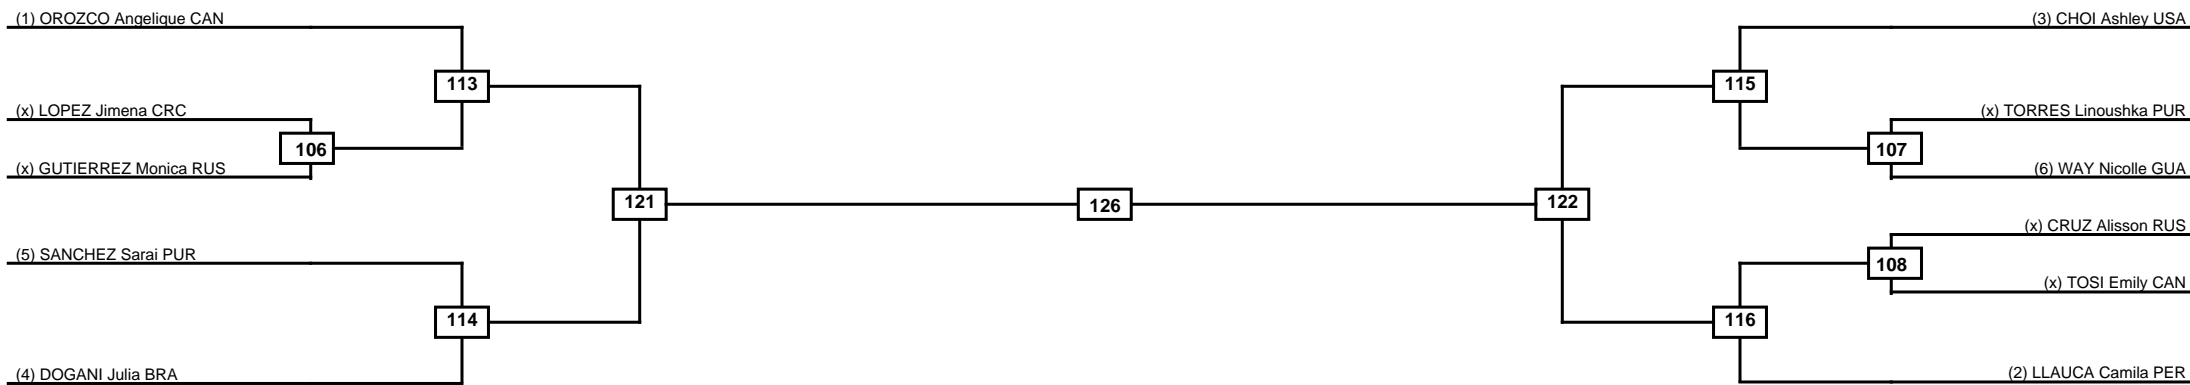

Round of 16	Quarterfinals	Semifinals	Final	Semifinals	Quarterfinals	Round of 16

Classification
1
2
3
3

LEGEND	RSC: Win by Referee stops contest	PTG: Win by Point gap	SUP: Win by Superiority	DSQ: Win by Disqualification	DQB: Win by Disqualification for Unsportsmanlike behavior	DWR: Win by double Withdrawal	R: Round
	(x)Seed	PFT: Win by Final score	GDP: Win by Golden points	WDR: Win by Withdrawal	PUN: Win by Punitive declaration	DDB: Double disqualification for Unsportsmanlike behavior	DDQ: Double Disqualification