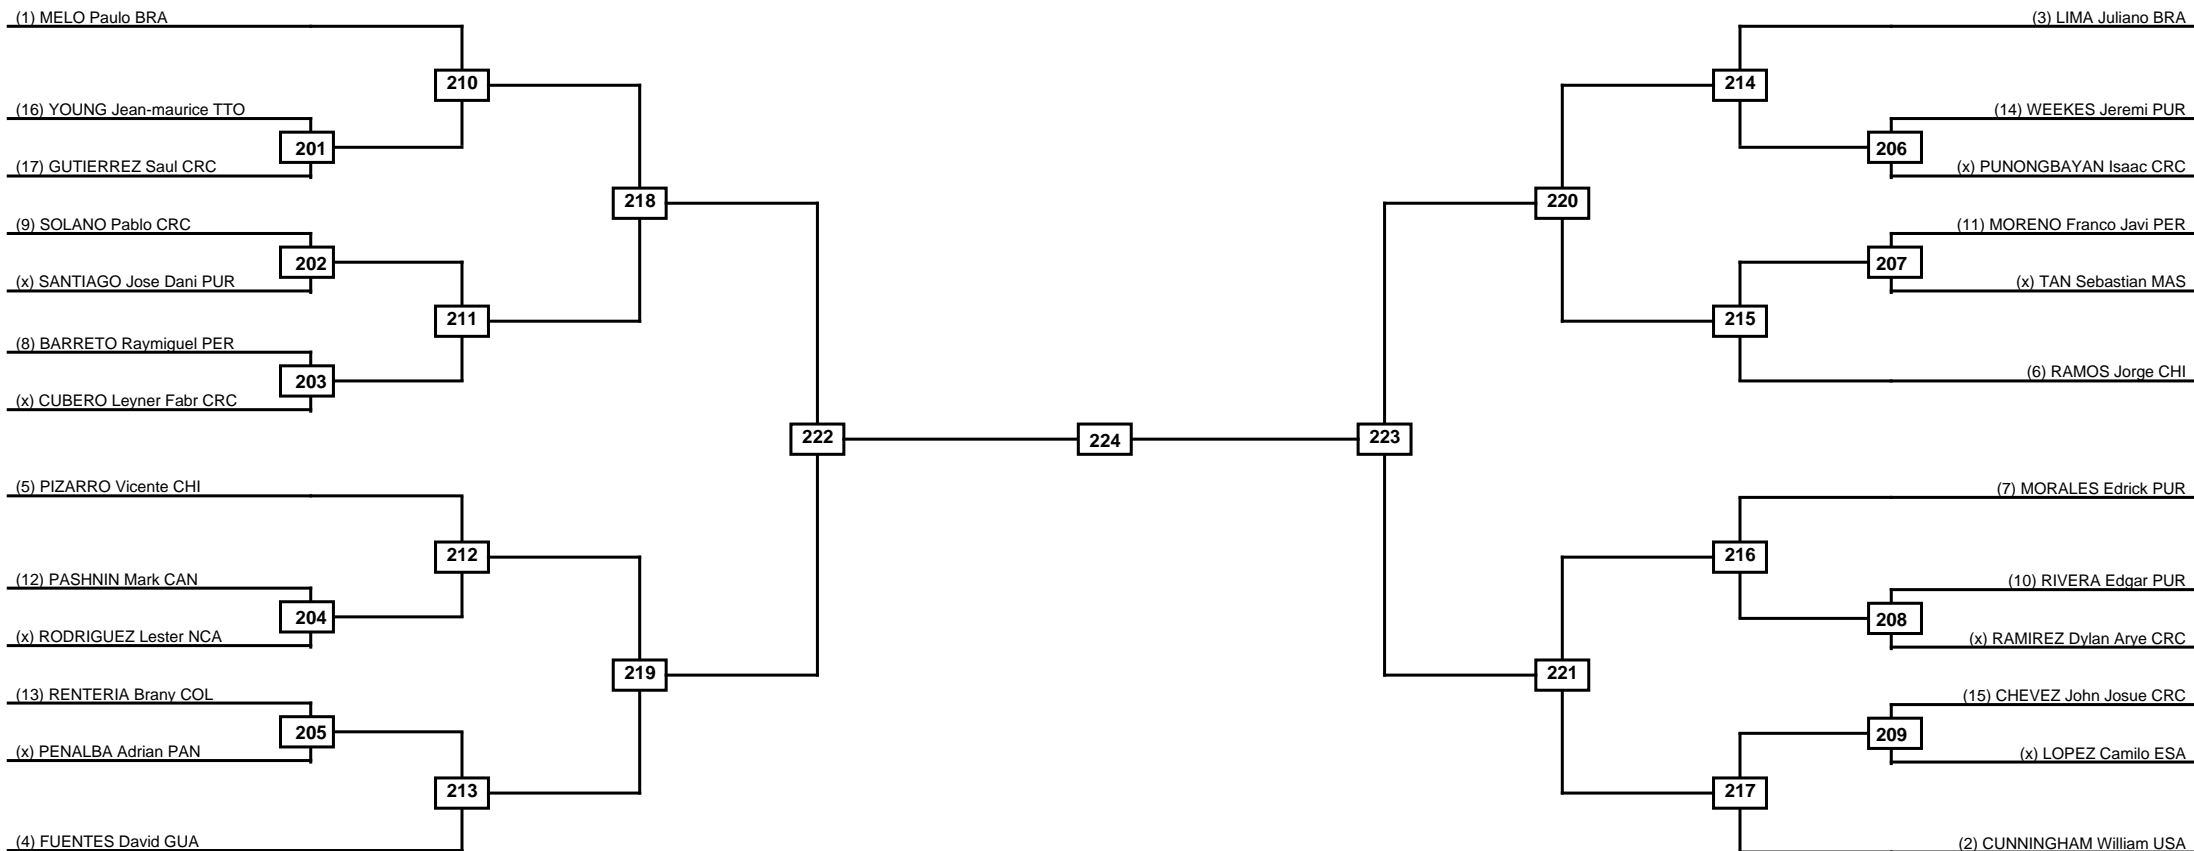

Round of 32   Round of 16   Quarterfinals   Semifinals   Final   Semifinals   Quarterfinals   Round of 16   Round of 32

Classification
1
2
3
3

LEGEND RSC: Win by Referee stops contest   PTG: Win by Point gap   SUP: Win by Superiority   DSQ: Win by Disqualification   DQB: Win by Disqualification for Unsportsmanlike behavior   DWR: Win by double Withdrawal   R: Round
(x)Seed   PFT: Win by Final score   GDP: Win by Golden points   WDR: Win by Withdrawal   PUN: Win by Punitive declaration   DDB: Double disqualification for Unsportsmanlike behavior   DDQ: Double Disqualification