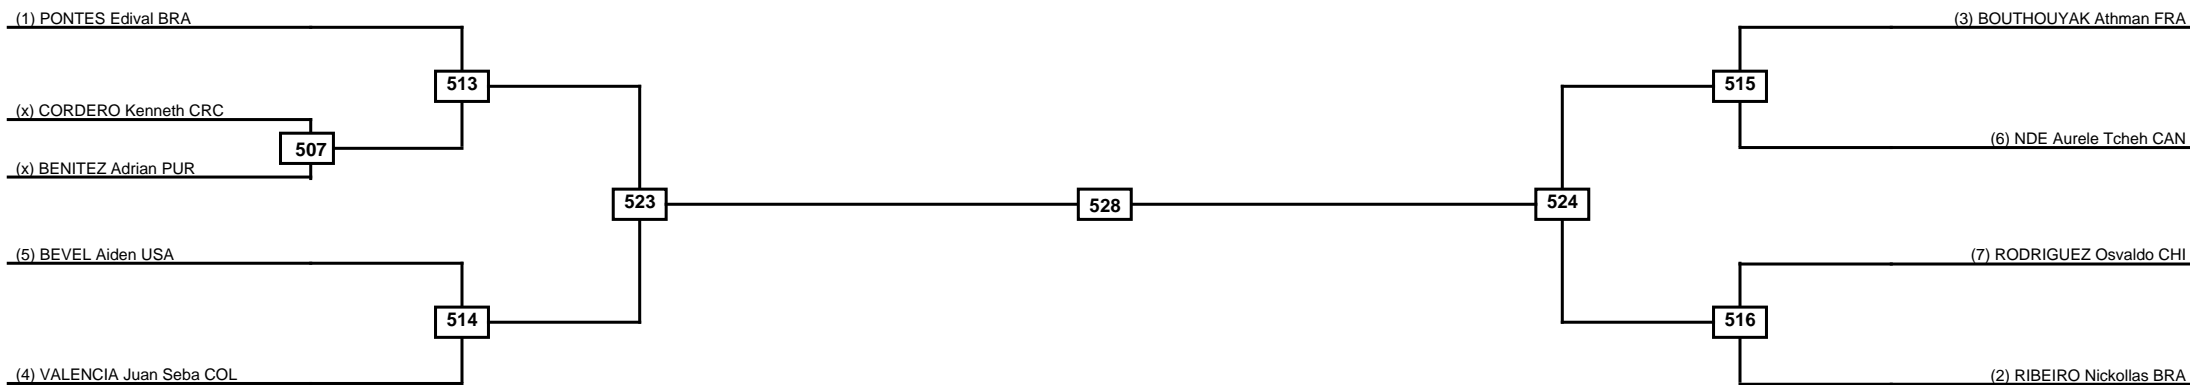

Round of 16	Quarterfinals	Semifinals	Final

Classification
1
2
3
3

LEGEND	RSC: Win by Referee stops contest	PTG: Win by Point gap	SUP: Win by Superiority	DSQ: Win by Disqualification	DQB: Win by Disqualification for Unsportsmanlike behavior	DWR: Win by double Withdrawal	R: Round
	PFT: Win by Final score	GDP: Win by Golden points	WDR: Win by Withdrawal	PUN: Win by Punitive declaration	DDB: Double disqualification for Unsportsmanlike behavior	DDQ: Double Disqualification