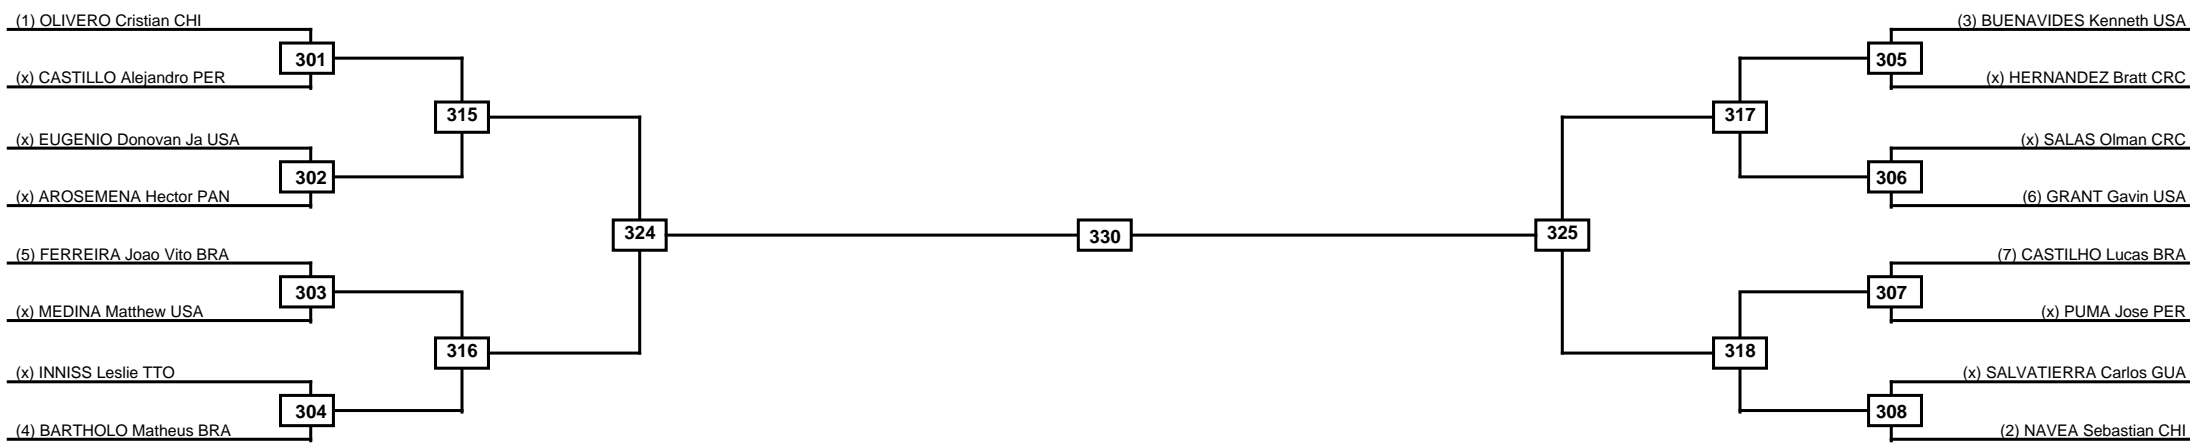

Round of 16	Quarterfinals	Semifinals	Final	Semifinals	Quarterfinals	Round of 16

Classification
1
2
3
3

LEGEND	RSC: Win by Referee stops contest	PTG: Win by Point gap	SUP: Win by Superiority	DSQ: Win by Disqualification	DQB: Win by Disqualification for Unsportsmanlike behavior	DWR: Win by double Withdrawal	R: Round
	PFT: Win by Final score	GDP: Win by Golden points	WDR: Win by Withdrawal	PUN: Win by Punitive declaration	DDB: Double disqualification for Unsportsmanlike behavior	DDQ: Double Disqualification