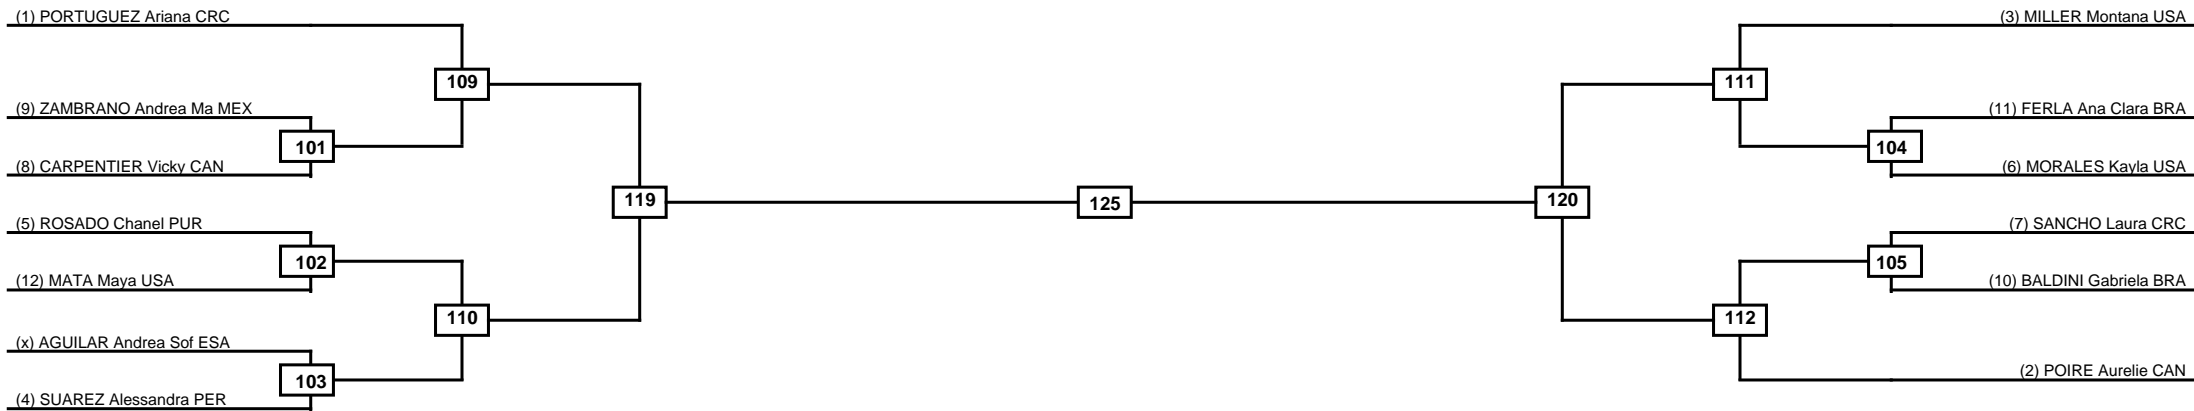

Round of 16	Quarterfinals	Semifinals	Final

Classification
1
2
3
3

LEGEND	RSC: Win by Referee stops contest	PTG: Win by Point gap	SUP: Win by Superiority	DSQ: Win by Disqualification	DQB: Win by Disqualification for Unsportsmanlike behavior	DWR: Win by double Withdrawal	R: Round
(x)Seed	PFT: Win by Final score	GDP: Win by Golden points	WDR: Win by Withdrawal	PUN: Win by Punitive declaration	DDB: Double disqualification for Unsportsmanlike behavior	DDQ: Double Disqualification