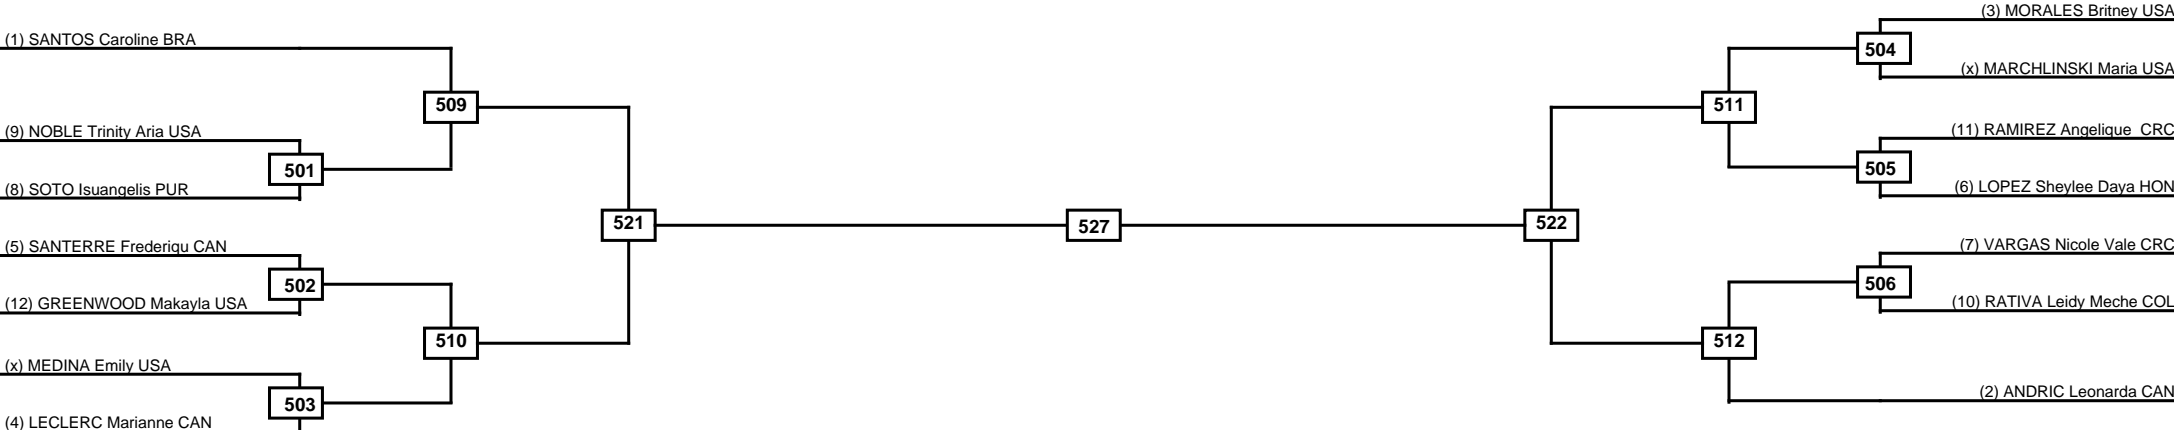

Round of 16	Quarterfinals	Semifinals	Final

Classification
1
2
3
3

LEGEND	RSC: Win by Referee stops contest	PTG: Win by Point gap	SUP: Win by Superiority	DSQ: Win by Disqualification	DQB: Win by Disqualification for Unsportsmanlike behavior	DWR: Win by double Withdrawal	R: Round
	PFT: Win by Final score	GDP: Win by Golden points	WDR: Win by Withdrawal	PUN: Win by Punitive declaration	DDB: Double disqualification for Unsportsmanlike behavior	DDQ: Double Disqualification