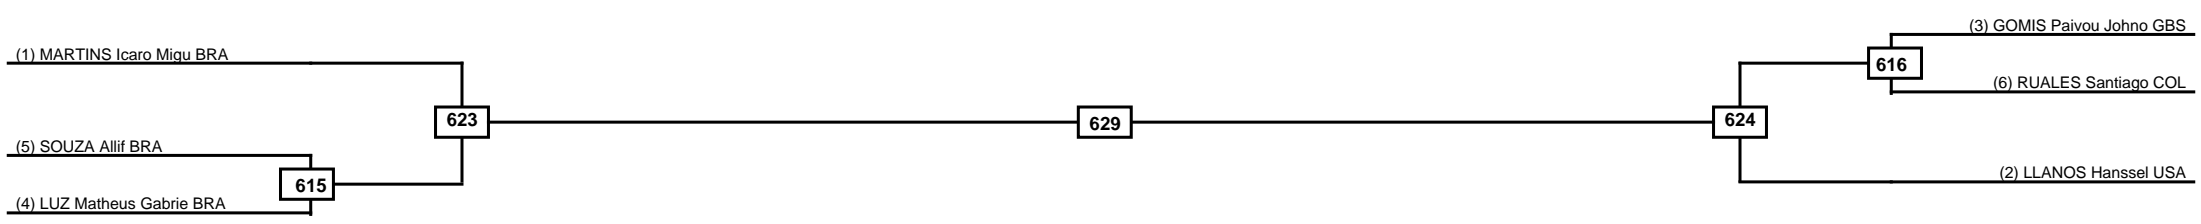

Quarterfinals	Semifinals	Final	Semifinals	Quarterfinals
---------------	------------	-------	------------	---------------

Classification
1
2
3
3

LEGEND	RSC: Win by Referee stops contest	PTG: Win by Point gap	SUP: Win by Superiority	DSQ: Win by Disqualification	DQB: Win by Disqualification for Unsportsmanlike behavior	DWR: Win by double Withdrawal	R: Round
	(x)Seed	PFT: Win by Final score	GDP: Win by Golden points	WDR: Win by Withdrawal	PUN: Win by Punitive declaration	DDB: Double disqualification for Unsportsmanlike behavior	DDQ: Double Disqualification

Round of 16	Quarterfinals	Semifinals	Final	Semifinals	Quarterfinals	Round of 16
-------------	---------------	------------	-------	------------	---------------	-------------

Classification
1
2
3
3

LEGEND	RSC: Win by Referee stops contest	PTG: Win by Point gap	SUP: Win by Superiority	DSQ: Win by Disqualification	DQB: Win by Disqualification for Unsportsmanlike behavior	DWR: Win by double Withdrawal	R: Round
	(x)Seed	PFT: Win by Final score	GDP: Win by Golden points	WDR: Win by Withdrawal	PUN: Win by Punitive declaration	DDB: Double disqualification for Unsportsmanlike behavior	DDQ: Double Disqualification

Round of 16	Quarterfinals	Semifinals	Final
-------------	---------------	------------	-------

Classification
1
2
3
3

LEGEND	RSC: Win by Referee stops contest	PTG: Win by Point gap	SUP: Win by Superiority	DSQ: Win by Disqualification	DQB: Win by Disqualification for Unsportsmanlike behavior	DWR: Win by double Withdrawal	R: Round
	PFT: Win by Final score	GDP: Win by Golden points	WDR: Win by Withdrawal	PUN: Win by Punitive declaration	DDB: Double disqualification for Unsportsmanlike behavior	DDQ: Double Disqualification	