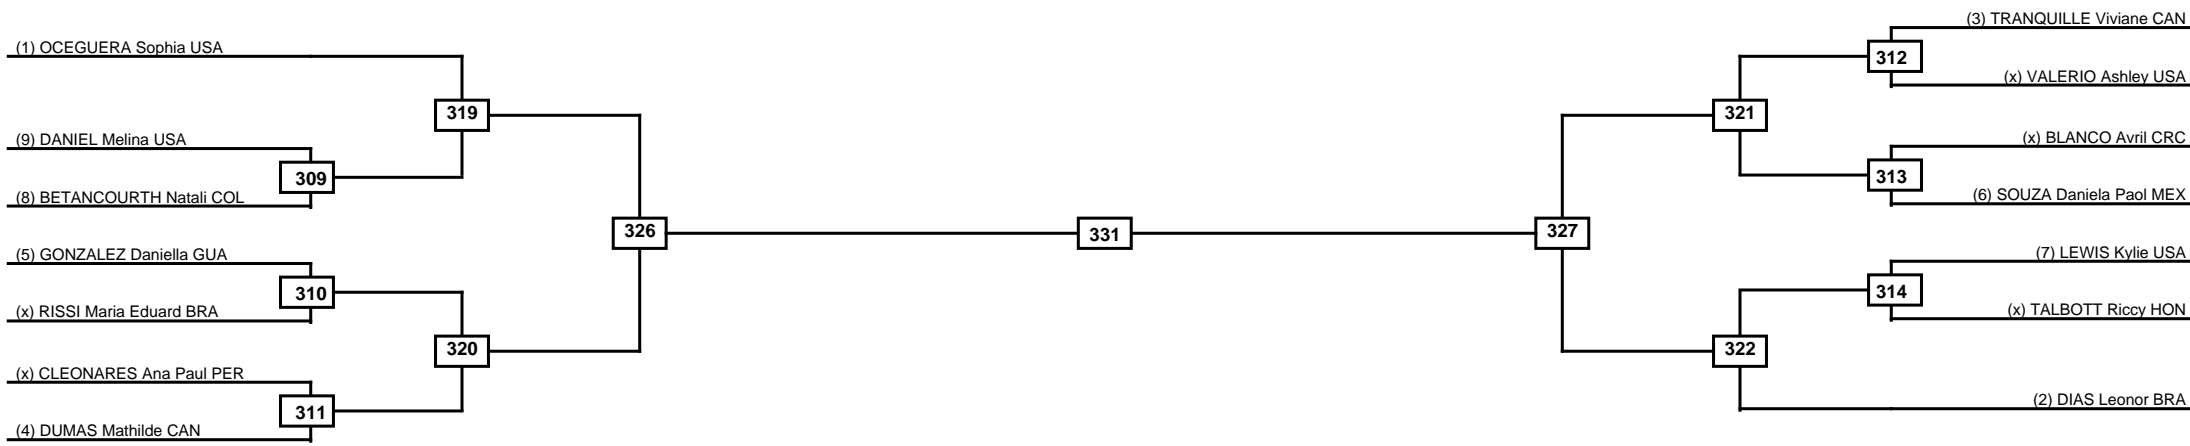

Round of 16	Quarterfinals	Semifinals	Final	Semifinals	Quarterfinals	Round of 16

Classification
1
2
3
3

LEGEND	RSC: Win by Referee stops contest	PTG: Win by Point gap	SUP: Win by Superiority	DSQ: Win by Disqualification	DQB: Win by Disqualification for Unsportsmanlike behavior	DWR: Win by double Withdrawal	R: Round
	(x)Seed	PFT: Win by Final score	GDP: Win by Golden points	WDR: Win by Withdrawal	PUN: Win by Punitive declaration	DDB: Double disqualification for Unsportsmanlike behavior	DDQ: Double Disqualification