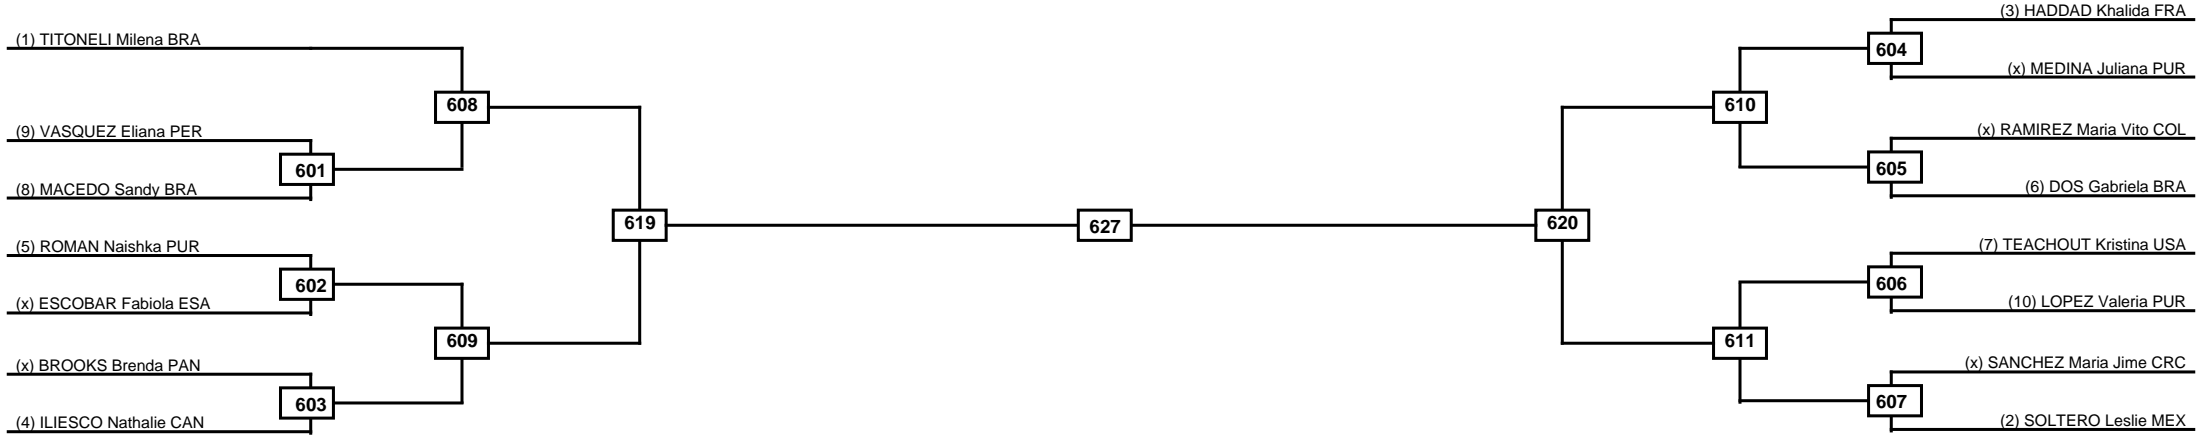

Round of 16	Quarterfinals	Semifinals	Final	Semifinals	Quarterfinals	Round of 16

Classification
1
2
3
3

LEGEND	RSC: Win by Referee stops contest	PTG: Win by Point gap	SUP: Win by Superiority	DSQ: Win by Disqualification	DQB: Win by Disqualification for Unsportsmanlike behavior	DWR: Win by double Withdrawal	R: Round
	PFT: Win by Final score	GDP: Win by Golden points	WDR: Win by Withdrawal	PUN: Win by Punitive declaration	DDB: Double disqualification for Unsportsmanlike behavior	DDQ: Double Disqualification