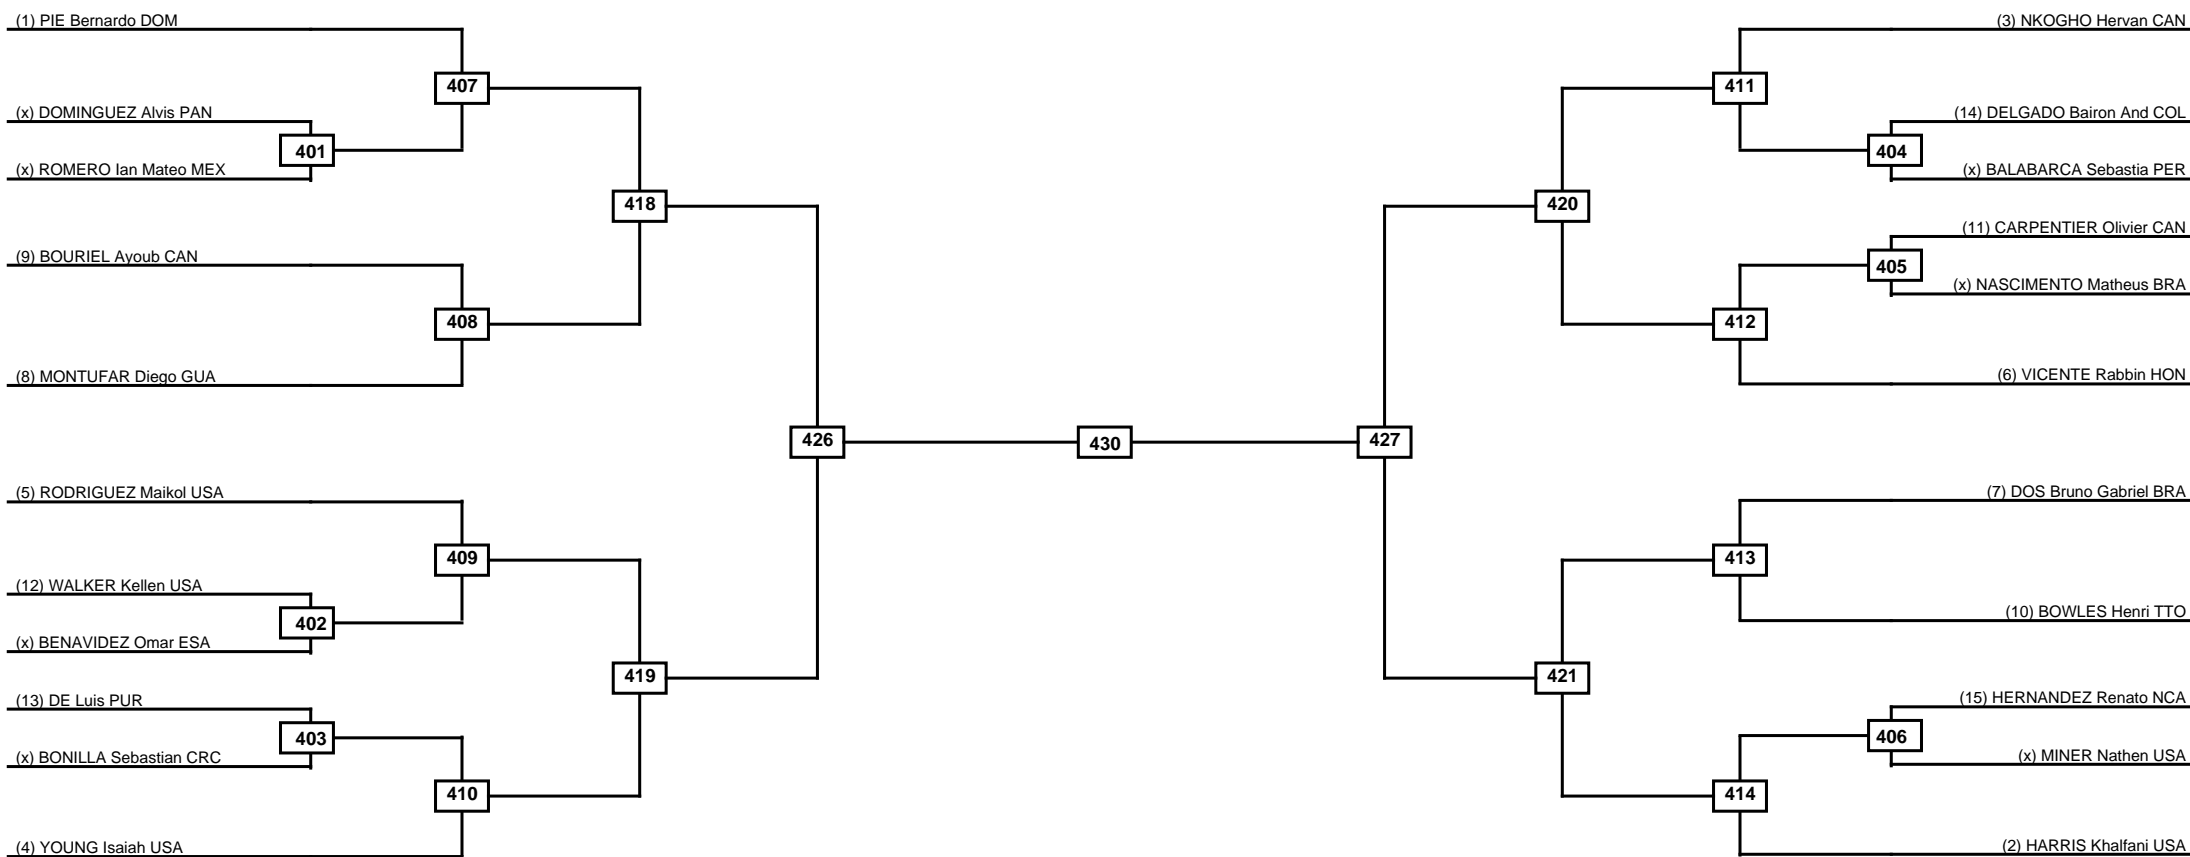

Round of 16	Quarterfinals	Semifinals	Final	Semifinals	Quarterfinals	Round of 16
-------------	---------------	------------	-------	------------	---------------	-------------

Classification
1
2
3
3

LEGEND	RSC: Win by Referee stops contest	PTG: Win by Point gap	SUP: Win by Superiority	DSQ: Win by Disqualification	DQB: Win by Disqualification for Unsportsmanlike behavior	DWR: Win by double Withdrawal	R: Round
	(x)Seed	PFT: Win by Final score	GDP: Win by Golden points	WDR: Win by Withdrawal	PUN: Win by Punitive declaration	DDB: Double disqualification for Unsportsmanlike behavior	DDQ: Double Disqualification

Round of 16	Quarterfinals	Semifinals	Final
-------------	---------------	------------	-------

Classification
1
2
3
3

LEGEND	RSC: Win by Referee stops contest	PTG: Win by Point gap	SUP: Win by Superiority	DSQ: Win by Disqualification	DQB: Win by Disqualification for Unsportsmanlike behavior	DWR: Win by double Withdrawal	R: Round
	PFT: Win by Final score	GDP: Win by Golden points	WDR: Win by Withdrawal	PUN: Win by Punitive declaration	DDB: Double disqualification for Unsportsmanlike behavior	DDQ: Double Disqualification	

Round of 32
Round of 16
Quarterfinals
Semifinals
Final
Semifinals
Quarterfinals
Round of 16
Round of 32

Classification
1
2
3
3

LEGEND RSC: Win by Referee stops contest PTG: Win by Point gap SUP: Win by Superiority DSQ: Win by Disqualification DQB: Win by Disqualification for Unsportsmanlike behavior DWR: Win by double Withdrawal R: Round
 (x)Seed PFT: Win by Final score GDP: Win by Golden points WDR: Win by Withdrawal PUN: Win by Punitive declaration DDB: Double disqualification for Unsportsmanlike behavior DDQ: Double Disqualification