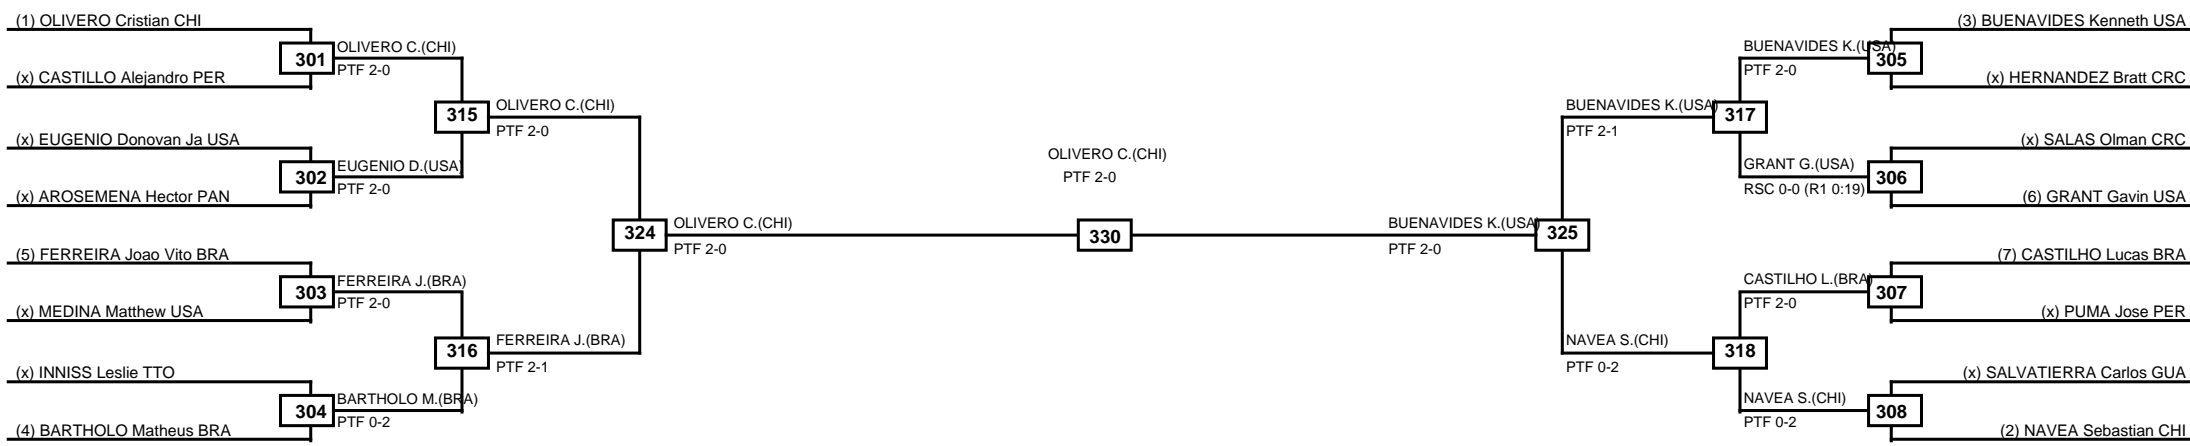

Round of 16	Quarterfinals	Semifinals	Final	Semifinals	Quarterfinals	Round of 16

Classification
1 OLIVERO Cristian CHI
2 BUENAVIDES Kenneth USA
3 FERREIRA Joao Vitor BRA
3 NAVEA Sebastian CHI

LEGEND RSC: Win by Referee stops contest   PTF: Win by Point gap   SUP: Win by Superiority   DSQ: Win by Disqualification   DQB: Win by Disqualification for Unsportsmanlike behavior   DWR: Win by double Withdrawal   R: Round
(x)Seed   PFT: Win by Final score   GDP: Win by Golden points   WDR: Win by Withdrawal   PUN: Win by Punitive declaration   DDB: Double disqualification for Unsportsmanlike behavior   DDQ: Double Disqualification