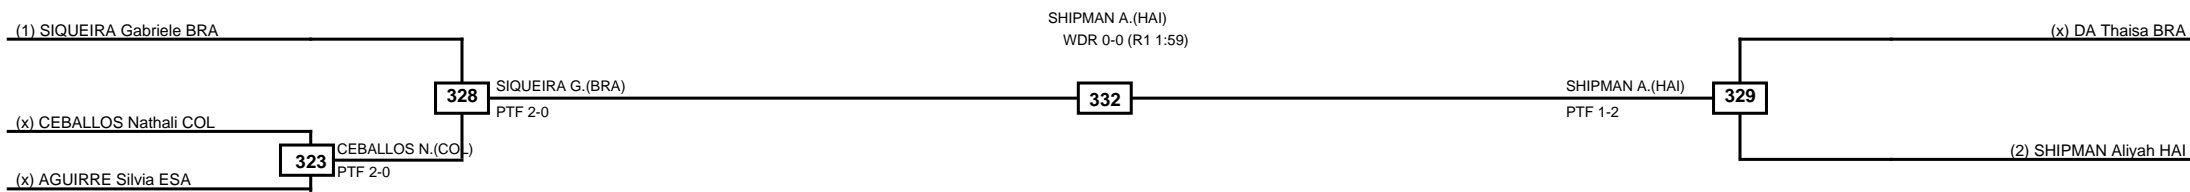

Quarterfinals	Semifinals	Final	Semifinals	Quarterfinals

Classification
1 SHIPMAN Aliyah HAI
2 SIQUEIRA Gabriele BRA
3 DA Thaisa BRA
3 CEBALLOS Nathali COL

LEGEND	RSC: Win by Referee stops contest	PTG: Win by Point gap	SUP: Win by Superiority	DSQ: Win by Disqualification	DQB: Win by Disqualification for Unsportsmanlike behavior	DWR: Win by double Withdrawal	R: Round
	(x)Seed	PFT: Win by Final score	GDP: Win by Golden points	WDR: Win by Withdrawal	PUN: Win by Punitive declaration	DDB: Double disqualification for Unsportsmanlike behavior	DDQ: Double Disqualification