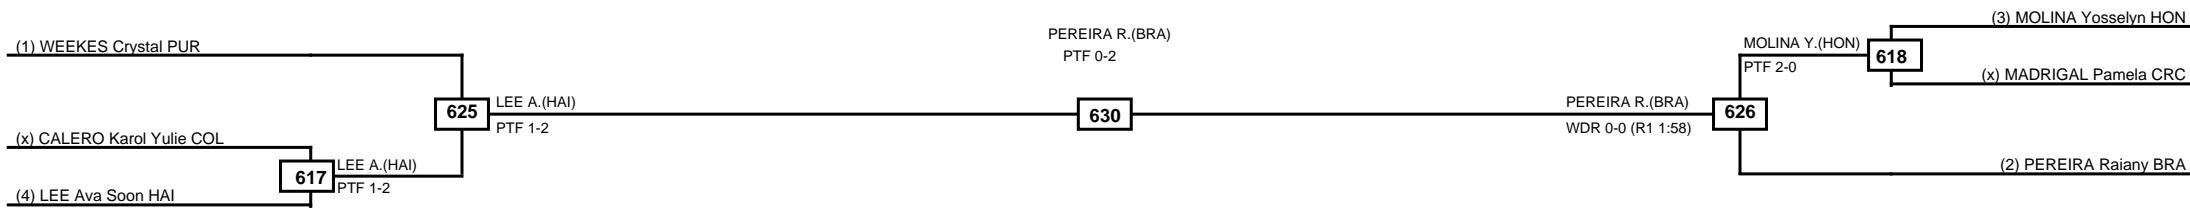

Classification
1 PEREIRA Raiany BRA
2 LEE Ava Soon HAI
3 MOLINA Yosselyn HON
3 WEEKES Crystal PUR

LEGEND	RSC: Win by Referee stops contest	PTG: Win by Point gap	SUP: Win by Superiority	DSQ: Win by Disqualification	DQB: Win by Disqualification for Unsportsmanlike behavior	DWR: Win by double Withdrawal	R: Round
	(x)Seed	PFT: Win by Final score	GDP: Win by Golden points	WDR: Win by Withdrawal	PUN: Win by Punitive declaration	DDB: Double disqualification for Unsportsmanlike behavior	DDQ: Double Disqualification