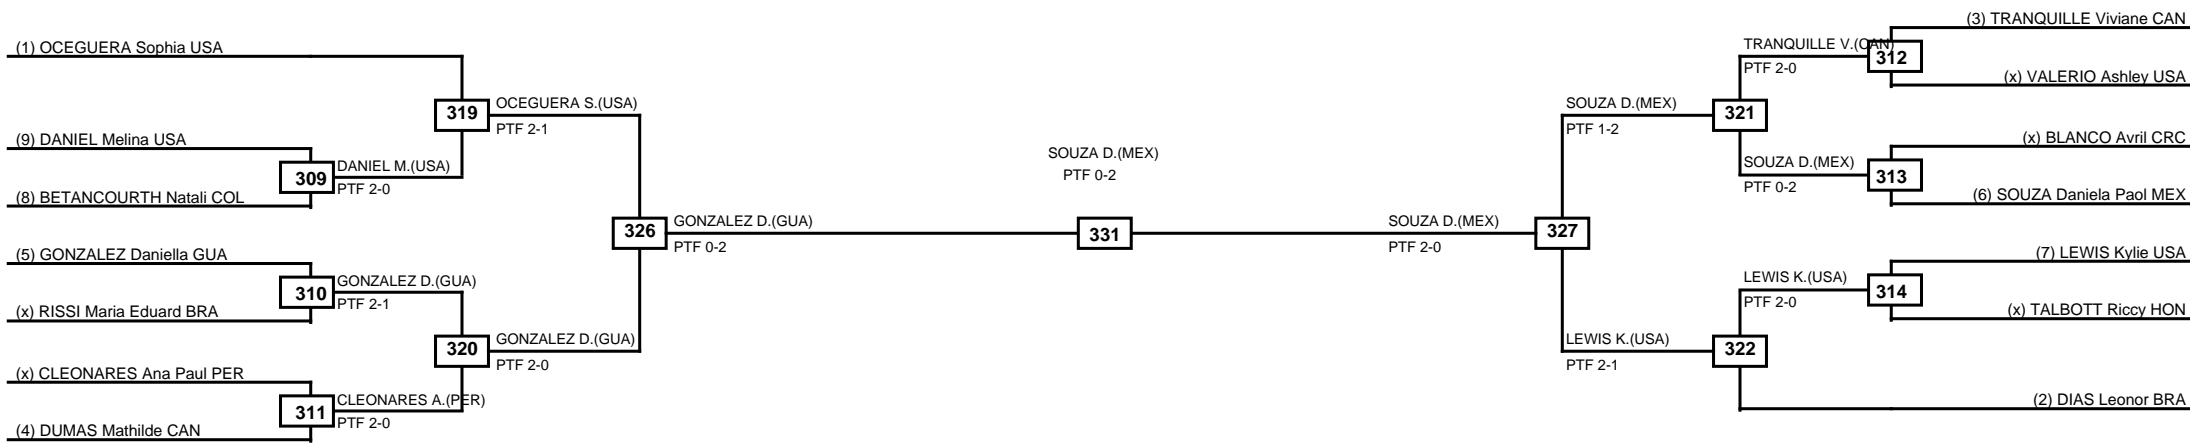

Round of 16
Quarterfinals
Semifinals
Final
Semifinals
Quarterfinals
Round of 16

Classification
1 SOUZA Daniela Paola MEX
2 GONZALEZ Daniella GUA
3 OCEGUERA Sophia USA
3 LEWIS Kylie USA

LEGEND RSC: Win by Referee stops contest   PTG: Win by Point gap   SUP: Win by Superiority   DSQ: Win by Disqualification   DQB: Win by Disqualification for Unsportsmanlike behavior   DWR: Win by double Withdrawal   R: Round
(x)Seed   PFT: Win by Final score   GDP: Win by Golden points   WDR: Win by Withdrawal   PUN: Win by Punitive declaration   DDB: Double disqualification for Unsportsmanlike behavior   DDQ: Double Disqualification