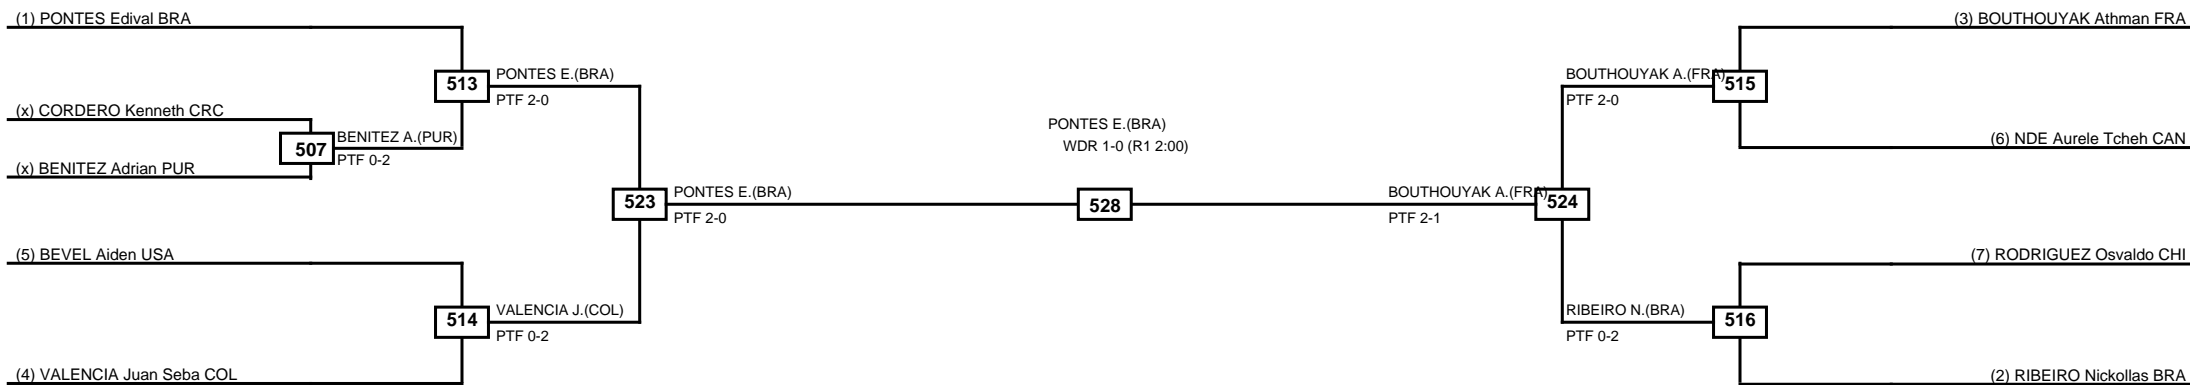

Round of 16	Quarterfinals	Semifinals	Final	Semifinals	Quarterfinals	Round of 16

Classification
1 PONTES Edival BRA
2 BOUTHOUYAK Athman FRA
3 RIBEIRO Nickollas BRA
3 VALENCIA Juan Sebastian COL

LEGEND	RSC: Win by Referee stops contest	PTG: Win by Point gap	SUP: Win by Superiority	DSQ: Win by Disqualification	DQB: Win by Disqualification for Unsportsmanlike behavior	DWR: Win by double Withdrawal	R: Round
	(x)Seed	PFT: Win by Final score	GDP: Win by Golden points	WDR: Win by Withdrawal	PUN: Win by Punitive declaration	DDB: Double disqualification for Unsportsmanlike behavior	DDQ: Double Disqualification