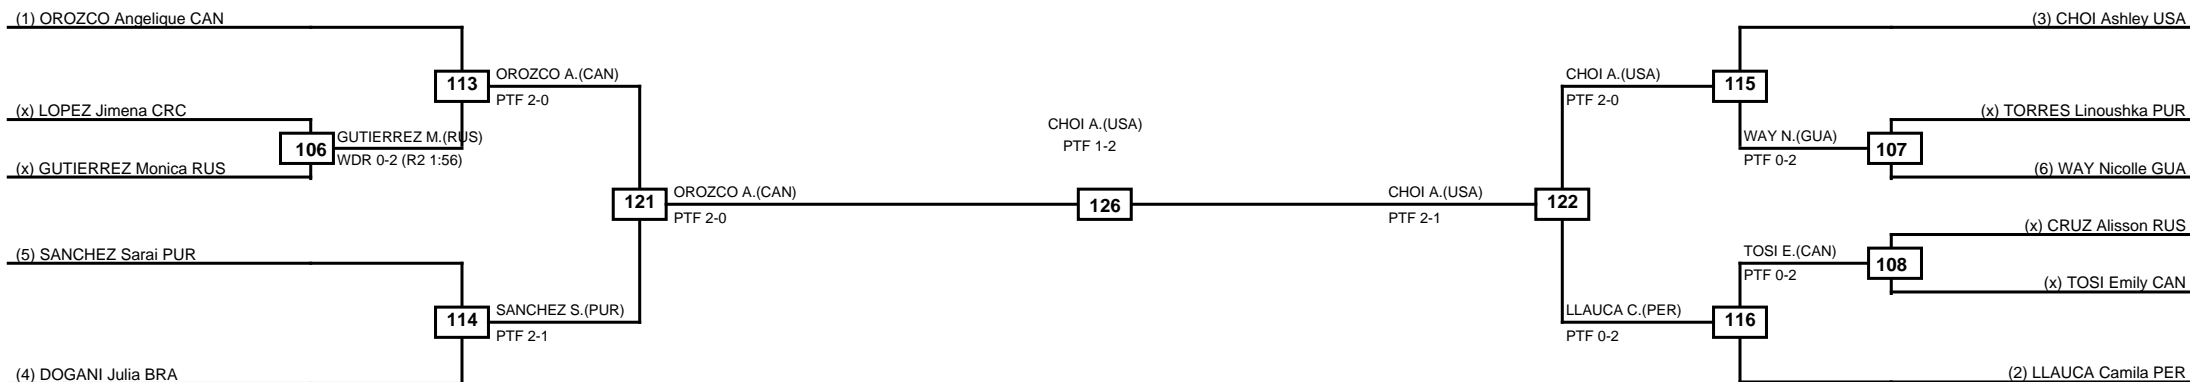

Round of 16	Quarterfinals	Semifinals	Final	Semifinals	Quarterfinals	Round of 16

Classification
1 CHOI Ashley USA
2 OROZCO Angelique CAN
3 LLAUCA Camila PER
3 SANCHEZ Sarai PUR

LEGEND	RSC: Win by Referee stops contest	PTG: Win by Point gap	SUP: Win by Superiority	DSQ: Win by Disqualification	DQB: Win by Disqualification for Unsportsmanlike behavior	DWR: Win by double Withdrawal	R: Round
(x)Seed	PFT: Win by Final score	GDP: Win by Golden points	WDR: Win by Withdrawal	PUN: Win by Punitive declaration	DDB: Double disqualification for Unsportsmanlike behavior	DDQ: Double Disqualification