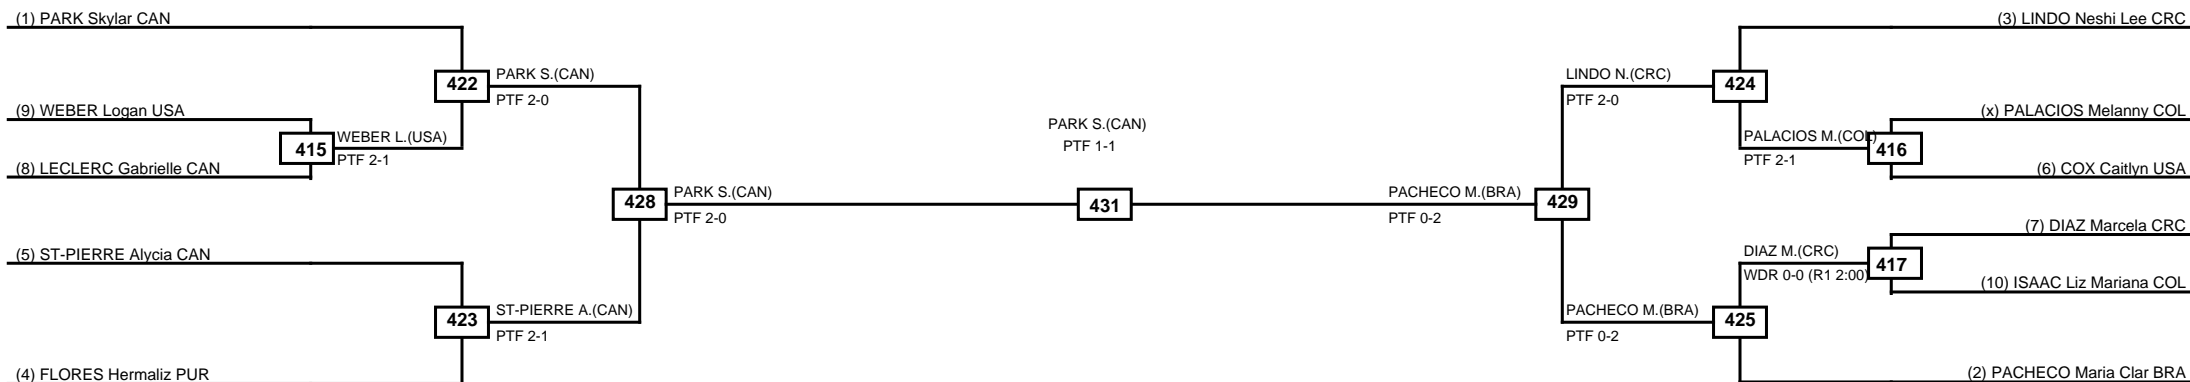

Round of 16	Quarterfinals	Semifinals	Final	Semifinals	Quarterfinals	Round of 16

Classification
1 PARK Skylar CAN
2 PACHECO Maria Clara BRA
3 LINDO Neshi Lee CRC
3 ST-PIERRE Alycia CAN

LEGEND	RSC: Win by Referee stops contest	PTG: Win by Point gap	SUP: Win by Superiority	DSQ: Win by Disqualification	DQB: Win by Disqualification for Unsportsmanlike behavior	DWR: Win by double Withdrawal	R: Round
	(x)Seed	PFT: Win by Final score	GDP: Win by Golden points	WDR: Win by Withdrawal	PUN: Win by Punitive declaration	DDB: Double disqualification for Unsportsmanlike behavior	DDQ: Double Disqualification