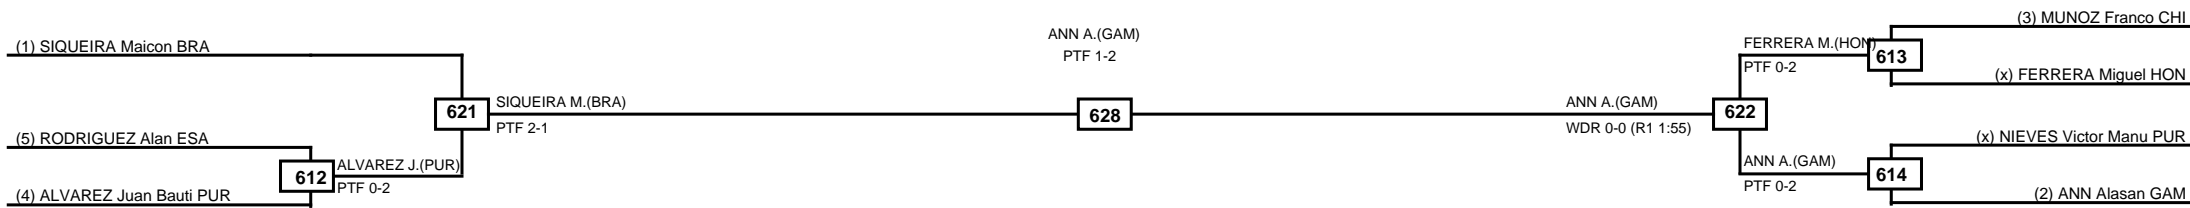

Quarterfinals	Semifinals	Final	Semifinals	Quarterfinals

Classification
1 ANN Alasan GAM
2 SIQUEIRA Maicon BRA
3 FERRERA Miguel HON
3 ALVAREZ Juan Bautista PUR

LEGEND	RSC: Win by Referee stops contest	PTG: Win by Point gap	SUP: Win by Superiority	DSQ: Win by Disqualification	DQB: Win by Disqualification for Unsportsmanlike behavior	DWR: Win by double Withdrawal	R: Round
(x)Seed	PFT: Win by Final score	GDP: Win by Golden points	WDR: Win by Withdrawal	PUN: Win by Punitive declaration	DDB: Double disqualification for Unsportsmanlike behavior	DDQ: Double Disqualification