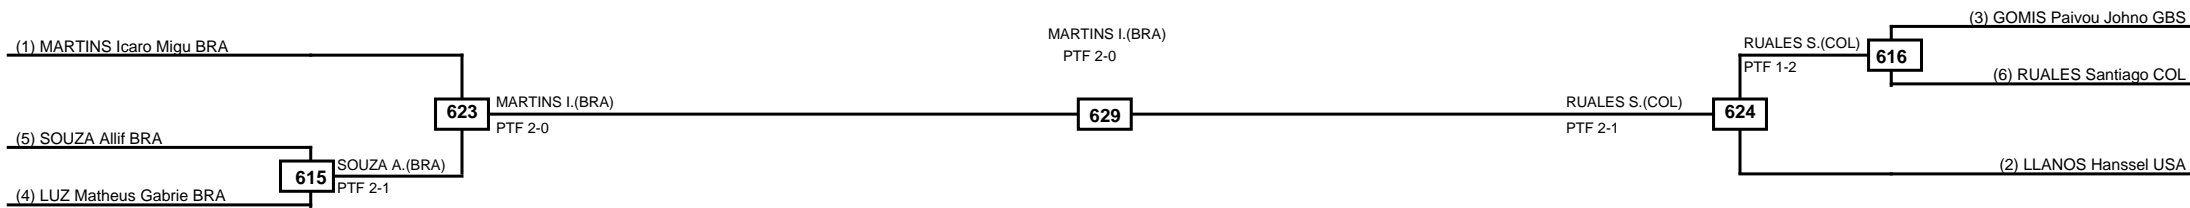

Quarterfinals	Semifinals	Final	Semifinals	Quarterfinals
---------------	------------	-------	------------	---------------

Classification
1 MARTINS Icaro Miguel BRA
2 RUALES Santiago COL
3 SOUZA Allif BRA
3 LLANOS Hanssel USA

LEGEND	RSC: Win by Referee stops contest	PTG: Win by Point gap	SUP: Win by Superiority	DSQ: Win by Disqualification	DQB: Win by Disqualification for Unsportsmanlike behavior	DWR: Win by double Withdrawal	R: Round
(x)Seed	PFT: Win by Final score	GDP: Win by Golden points	WDR: Win by Withdrawal	PUN: Win by Punitive declaration	DDB: Double disqualification for Unsportsmanlike behavior	DDQ: Double Disqualification	