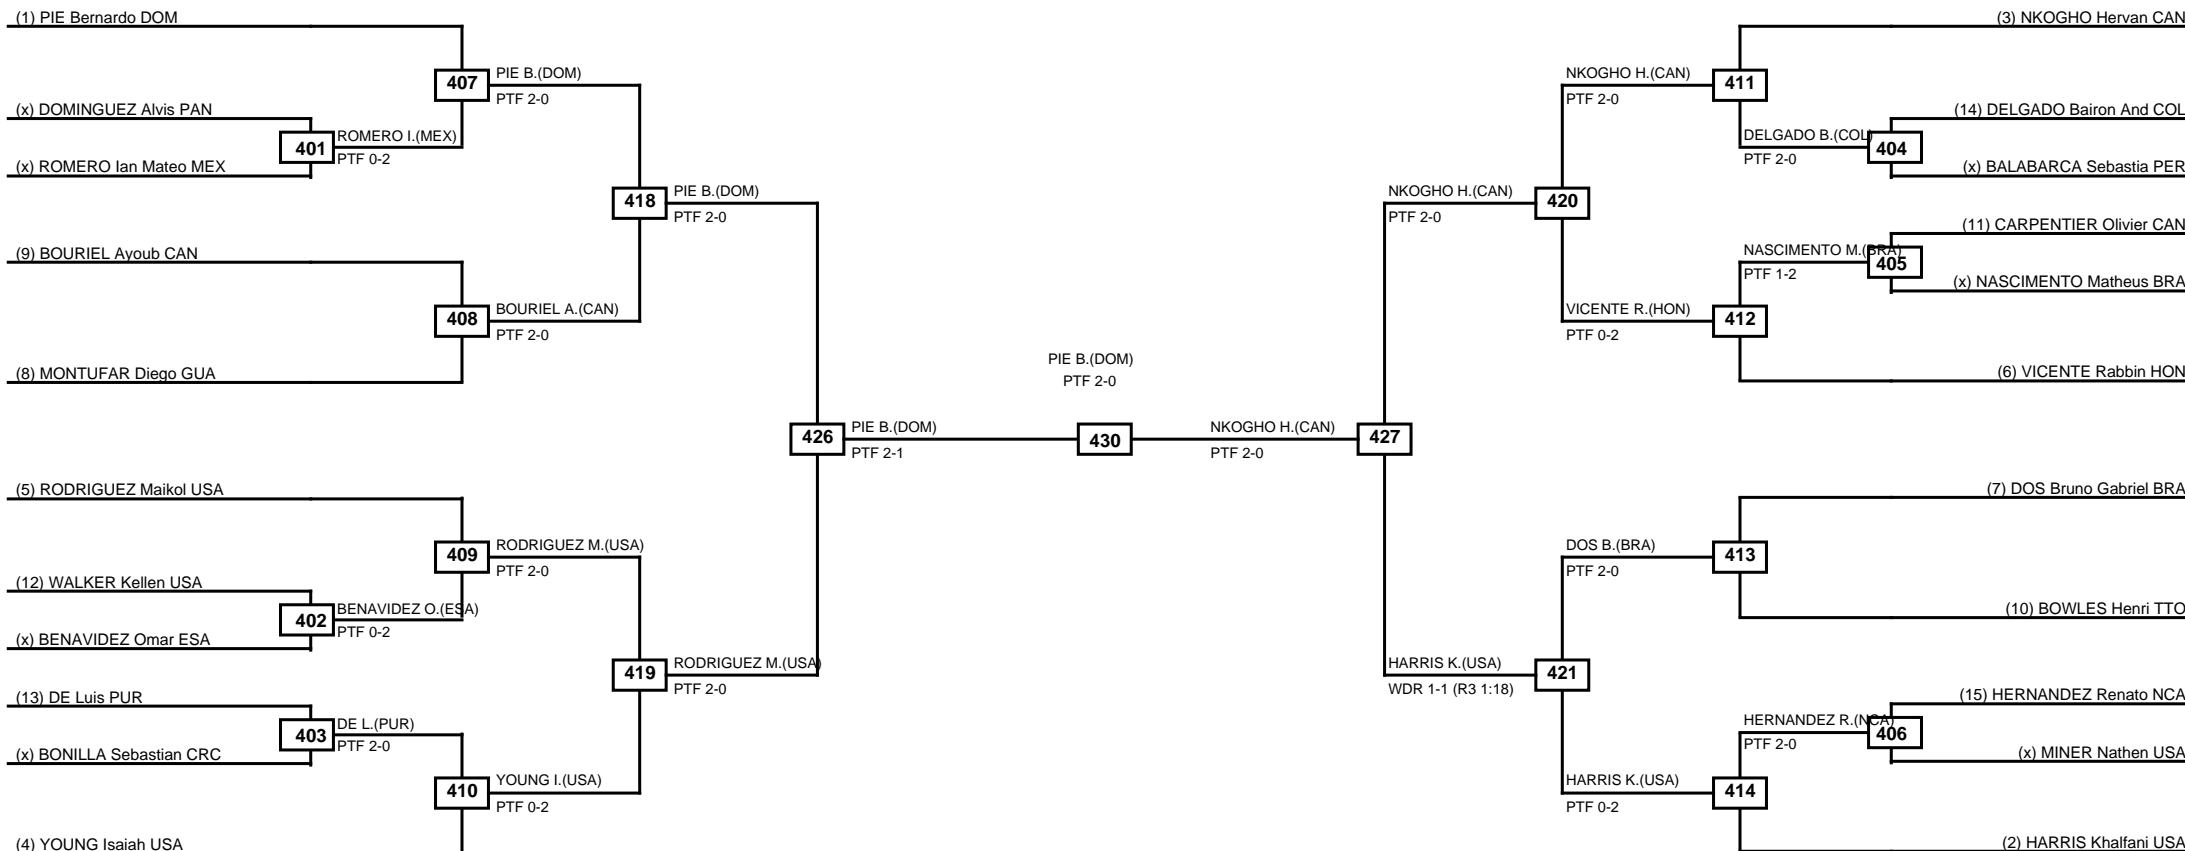

Round of 32   Round of 16   Quarterfinals   Semifinals   Final   Semifinals   Quarterfinals   Round of 16   Round of 32

Classification
1 PIE Bernardo DOM
2 NKOGHO Hervan CAN
3 RODRIGUEZ Maikol USA
3 HARRIS Khalfani USA

LEGEND RSC: Win by Referee stops contest   PTF: Win by Point gap   SUP: Win by Superiority   DSQ: Win by Disqualification   DQB: Win by Disqualification for Unsportsmanlike behavior   DWR: Win by double Withdrawal   R: Round
(x)Seed   PFT: Win by Final score   GDP: Win by Golden points   WDR: Win by Withdrawal   PUN: Win by Punitive declaration   DDB: Double disqualification for Unsportsmanlike behavior   DDQ: Double Disqualification