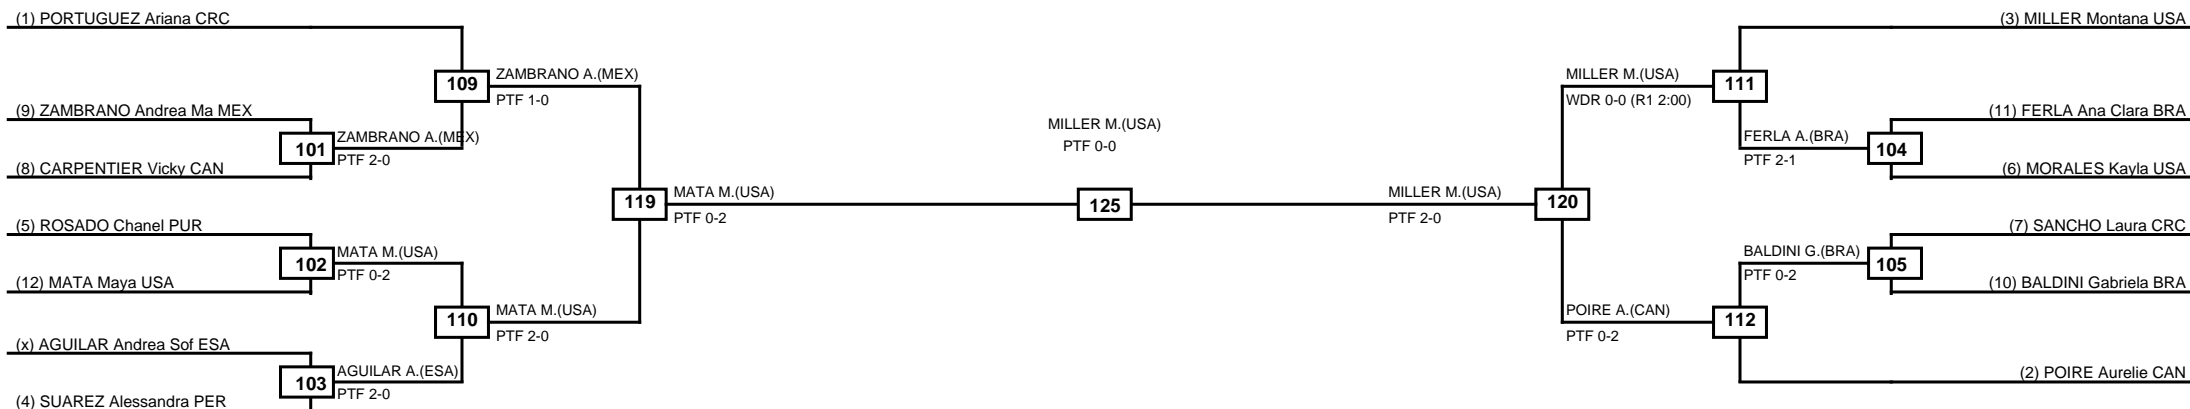

Round of 16	Quarterfinals	Semifinals	Final	Semifinals	Quarterfinals	Round of 16
-------------	---------------	------------	-------	------------	---------------	-------------

Classification
1 PARK Skylar CAN
2 PACHECO Maria Clara BRA
3 LINDO Neshi Lee CRC
3 ST-PIERRE Alycia CAN

LEGEND	RSC: Win by Referee stops contest	PTG: Win by Point gap	SUP: Win by Superiority	DSQ: Win by Disqualification	DQB: Win by Disqualification for Unsportsmanlike behavior	DWR: Win by double Withdrawal	R: Round
	(x)Seed	PFT: Win by Final score	GDP: Win by Golden points	WDR: Win by Withdrawal	PUN: Win by Punitive declaration	DDB: Double disqualification for Unsportsmanlike behavior	DDQ: Double Disqualification

Round of 16
Quarterfinals
Semifinals
Final
Semifinals
Quarterfinals
Round of 16

Classification
1 SOUZA Daniela Paola MEX
2 GONZALEZ Daniella GUA
3 OCEGUERA Sophia USA
3 LEWIS Kylie USA

LEGEND RSC: Win by Referee stops contest PTG: Win by Point gap SUP: Win by Superiority DSQ: Win by Disqualification DQB: Win by Disqualification for Unsportsmanlike behavior DWR: Win by double Withdrawal R: Round
 (x)Seed PFT: Win by Final score GDP: Win by Golden points WDR: Win by Withdrawal PUN: Win by Punitive declaration DDB: Double disqualification for Unsportsmanlike behavior DDQ: Double Disqualification

Round of 16	Quarterfinals	Semifinals	Final	Semifinals	Quarterfinals	Round of 16
-------------	---------------	------------	-------	------------	---------------	-------------

Classification
1 MILLER Montana USA
2 MATA Maya USA
3 POIRE Aurelie CAN
3 ZAMBRANO Andrea Mariana MEX