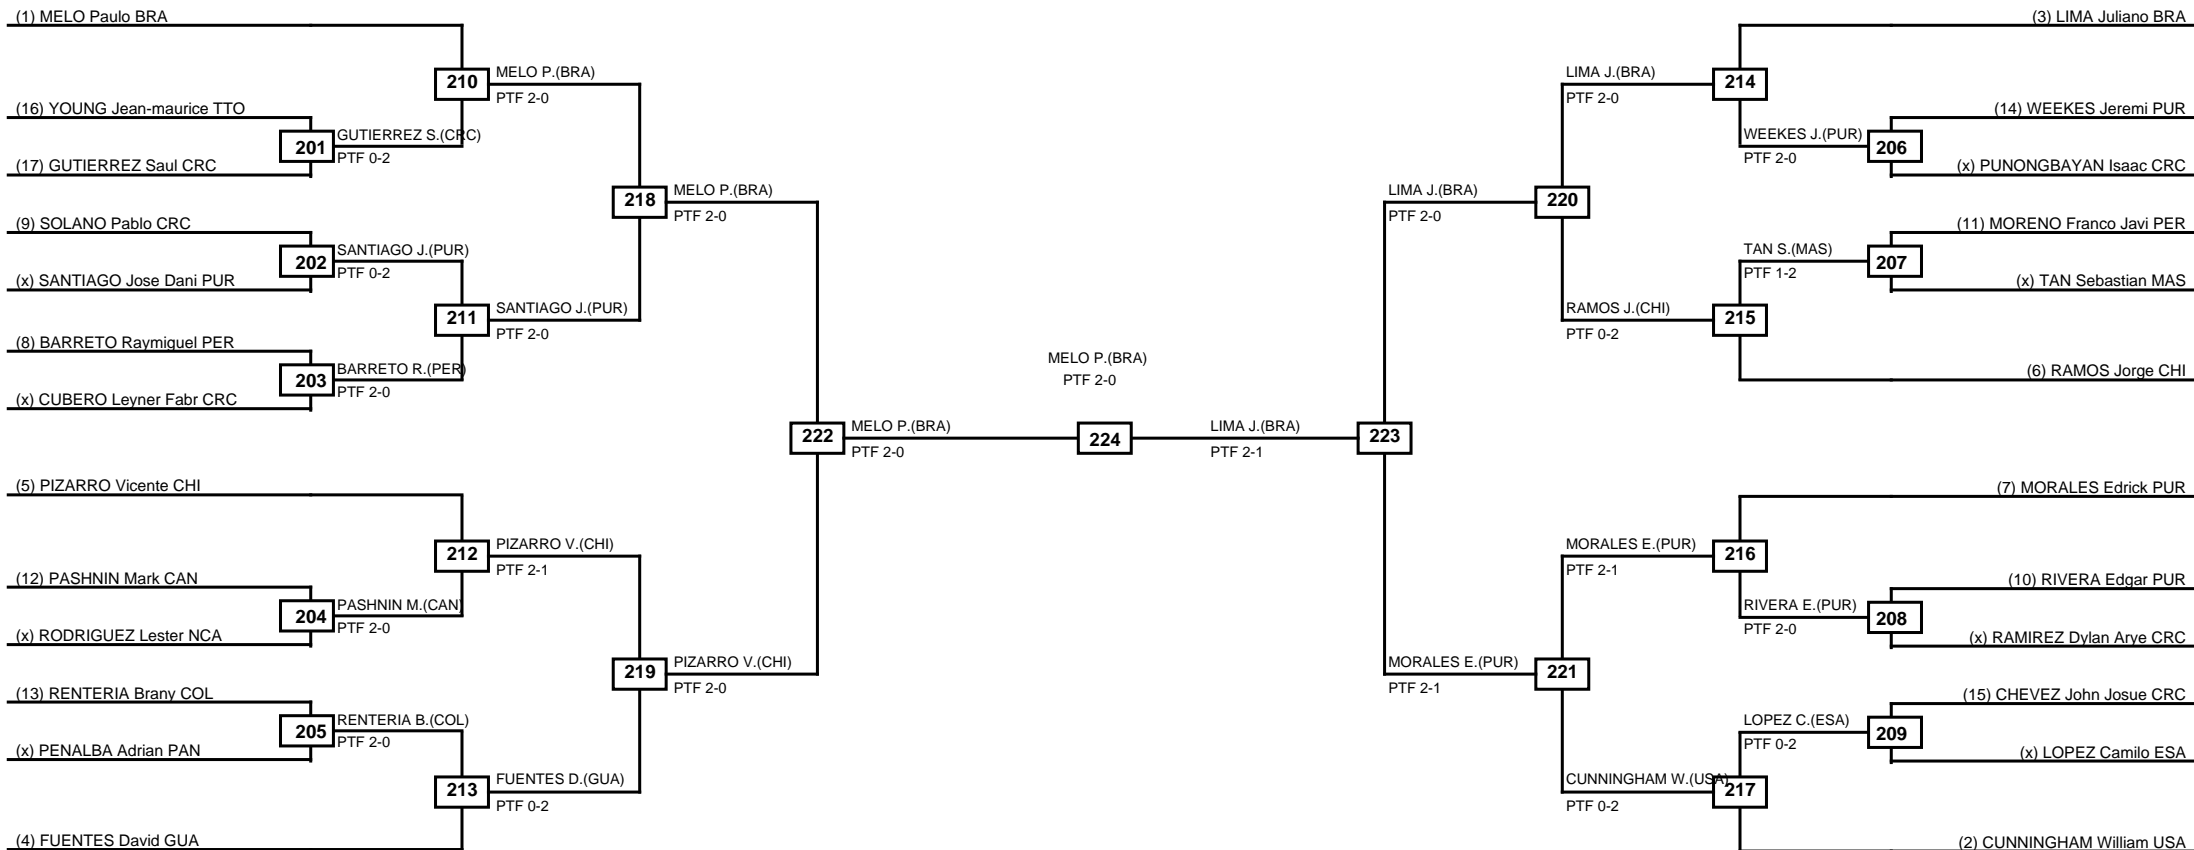

Round of 32   Round of 16   Quarterfinals   Semifinals   Final   Semifinals   Quarterfinals   Round of 16   Round of 32

Classification
1 MELO Paulo BRA
2 LIMA Juliano BRA
3 MORALES Edrick PUR
3 PIZARRO Vicente CHI

LEGEND   RSC: Win by Referee stops contest   PTF: Win by Point gap   SUP: Win by Superiority   DSQ: Win by Disqualification   DQB: Win by Disqualification for Unsportsmanlike behavior   DWR: Win by double Withdrawal   R: Round
(x)Seed   PFT: Win by Final score   GDP: Win by Golden points   WDR: Win by Withdrawal   PUN: Win by Punitive declaration   DDB: Double disqualification for Unsportsmanlike behavior   DDQ: Double Disqualification