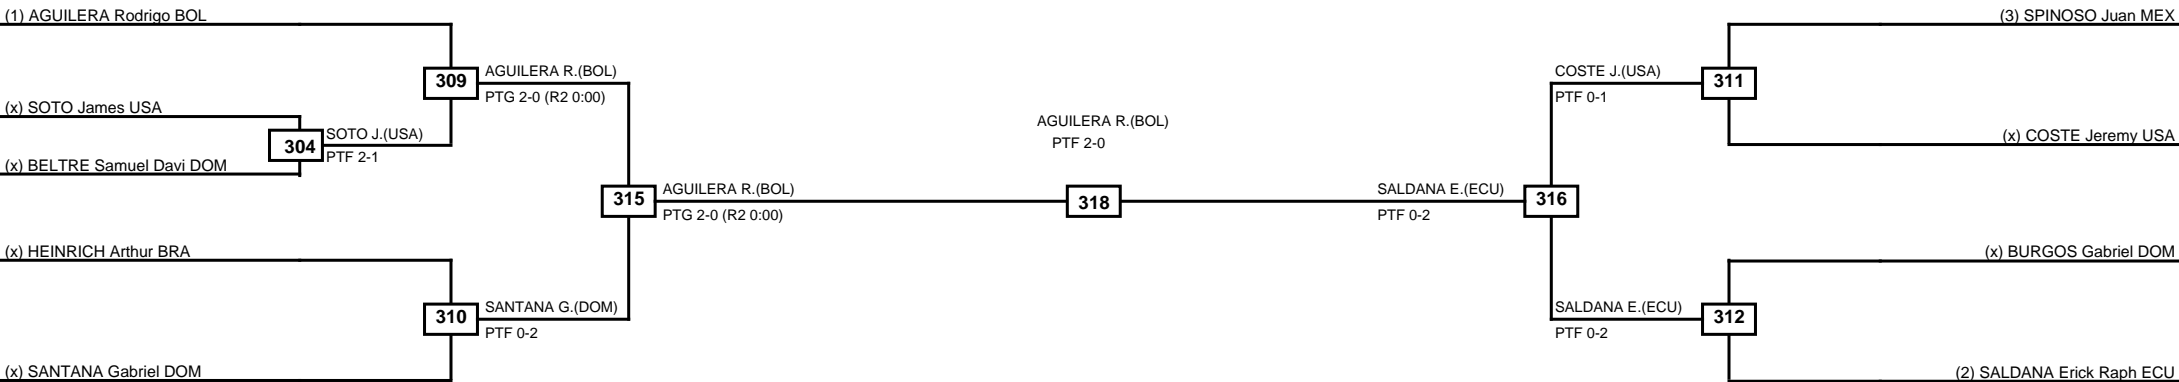

Round of 16	Quarterfinals	Semifinals	Final	Semifinals	Quarterfinals	Round of 16

Classification
1 AGUILERA Rodrigo BOL
2 SALDANA Erick Raphael ECU
3 COSTE Jeremy USA
3 SANTANA Gabriel DOM

LEGEND RSC: Win by Referee stops contest   PTG: Win by Point gap   SUP: Win by Superiority   DSQ: Win by Disqualification   DQB: Win by Disqualification for Unsportsmanlike behavior   DWR: Win by double Withdrawal   R: Round
(x)Seed   PFT: Win by Final score   GDP: Win by Golden points   WDR: Win by Withdrawal   PUN: Win by Punitive declaration   DDB: Double disqualification for Unsportsmanlike behavior   DDQ: Double Disqualification