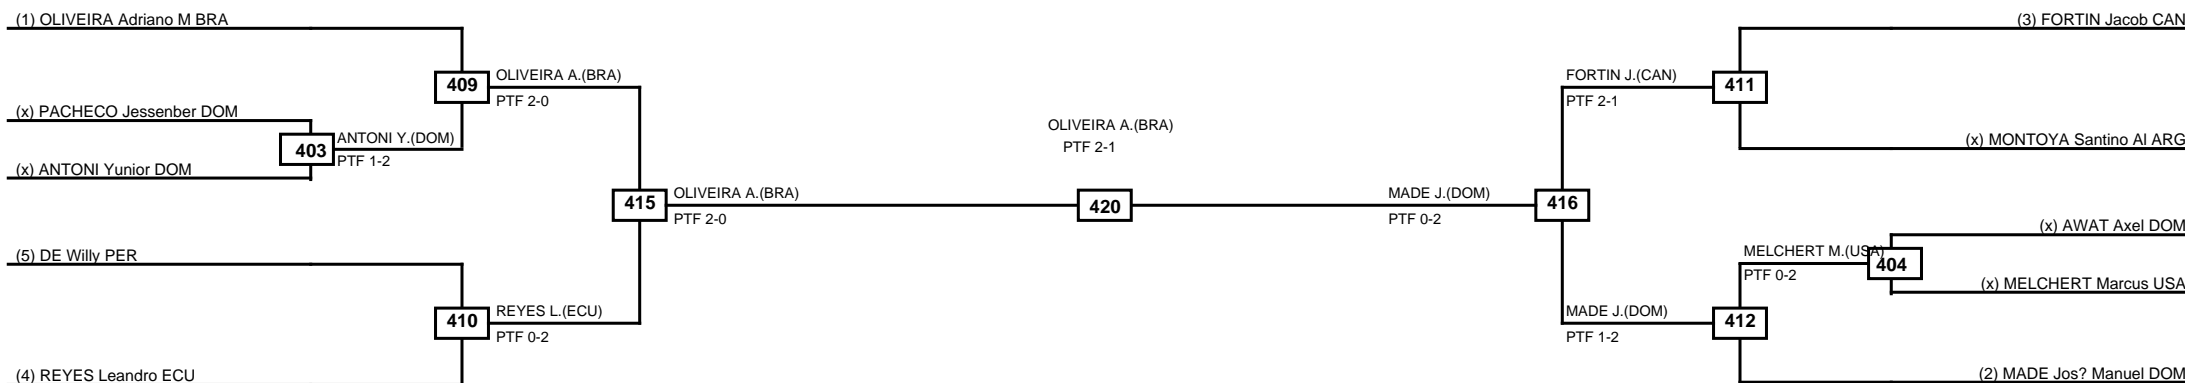

Quarterfinals Semifinals

Final

Semifinals

Quarterfinals

Classification
1 YOUNG Isaiah USA
2 FABIAN Jesus Manuel DOM
3 LENCO Ilya CAN
3 GONZALEZ Nahuel Agustín ARG

LEGEND RSC: Win by Referee stops contest PTF: Win by Point gap SUP: Win by Superiority DSQ: Win by Disqualification DQB: Win by Disqualification for Unsportsmanlike behavior DWR: Win by double Withdrawal R: Round
 (x)Seed PFT: Win by Final score GDP: Win by Golden points WDR: Win by Withdrawal PUN: Win by Punitive declaration DDB: Double disqualification for Unsportsmanlike behavior DDQ: Double Disqualification

Round of 16 Quarterfinals Semifinals Final Semifinals Quarterfinals Round of 16

Classification
1 OLIVEIRA Adriano M BRA
2 MADE GARCÁ-A JosÁ@ Manuel DOM
3 FORTIN Jacob CAN
3 REYES Leandro ECU

LEGEND RSC: Win by Referee stops contest PTG: Win by Point gap SUP: Win by Superiority DSQ: Win by Disqualification DQB: Win by Disqualification for Unsportsmanlike behavior DWR: Win by double Withdrawal R: Round
(x)Seed PFT: Win by Final score GDP: Win by Golden points WDR: Win by Withdrawal PUN: Win by Punitive declaration DDB: Double disqualification for Unsportsmanlike behavior DDQ: Double Disqualification

Round of 16	Quarterfinals	Semifinals	Final	Semifinals	Quarterfinals	Round of 16
-------------	---------------	------------	-------	------------	---------------	-------------

Classification
1 AGUILERA Rodrigo BOL
2 SALDANA Erick Raphael ECU
3 COSTE Jeremy USA
3 SANTANA Gabriel DOM