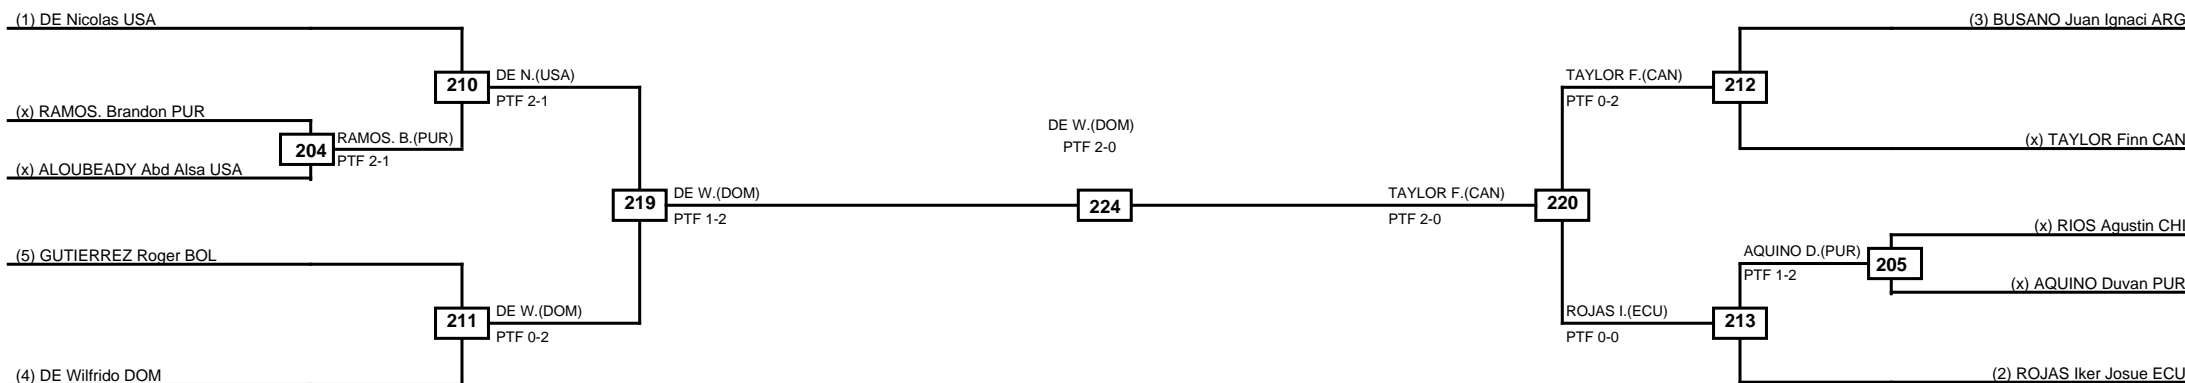

Round of 16   Quarterfinals   Semifinals   Final   Semifinals   Quarterfinals   Round of 16

Classification
1 DE LA CRUZ Wilfrido DOM
2 TAYLOR Finn CAN
3 ROJAS Iker Josue ECU
3 DE Nicolas USA

LEGEND RSC: Win by Referee stops contest   PTG: Win by Point gap   SUP: Win by Superiority   DSQ: Win by Disqualification   DQB: Win by Disqualification for Unsportsmanlike behavior   DWR: Win by double Withdrawal   R: Round
(x)Seed   PFT: Win by Final score   GDP: Win by Golden points   WDR: Win by Withdrawal   PUN: Win by Punitive declaration   DDB: Double disqualification for Unsportsmanlike behavior   DDQ: Double Disqualification