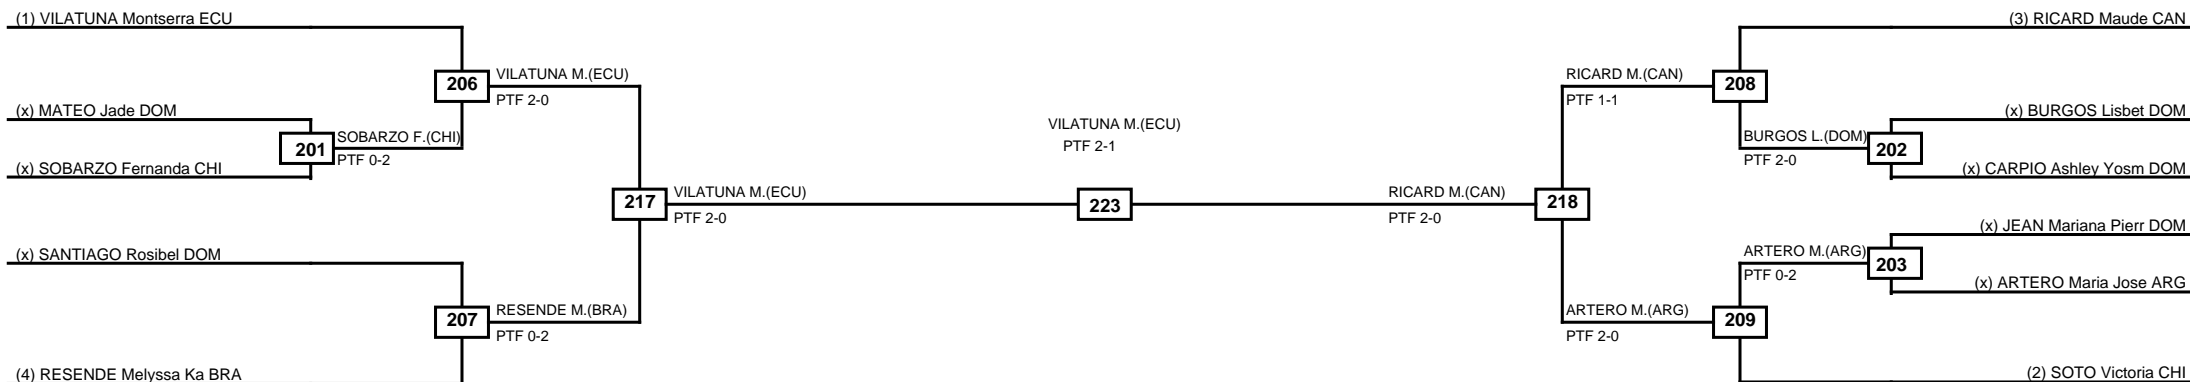

Semifinals

Final

Semifinals

Classification
1 GNIEDZIEJKO Jessica USA
2 ROBLES Aleisha ECU
3 DE LA ROSA Rosalia DOM
3 DE JESUS RODRIGUEZ Darianny DOM

LEGEND RSC: Win by Referee stops contest PTG: Win by Point gap SUP: Win by Superiority DSQ: Win by Disqualification DQB: Win by Disqualification for Unsportsmanlike behavior DWR: Win by double Withdrawal R: Round
 (x)Seed PFT: Win by Final score GDP: Win by Golden points WDR: Win by Withdrawal PUN: Win by Punitive declaration DDB: Double disqualification for Unsportsmanlike behavior DDQ: Double Disqualification

Round of 16	Quarterfinals	Semifinals	Final	Semifinals	Quarterfinals	Round of 16
-------------	---------------	------------	-------	------------	---------------	-------------

Classification
1 VILATUNA Montserrat Alejandra ECU
2 RICARD Maude CAN
3 RESENDE Melyssa Karen BRA
3 ARTERO Maria Jose ARG