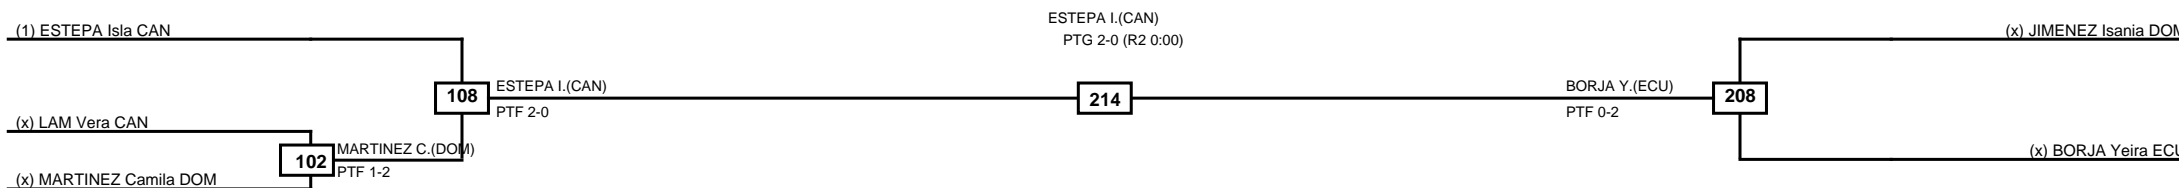

Quarterfinals Semifinals

Final

Semifinals

Quarterfinals

Classification
1 ESTEPA Isla CAN
2 BORJA Yeira ECU
3 MARTINEZ Camila DOM
3 JIMENEZ CUETO Isania DOM

LEGEND RSC: Win by Referee stops contest PTG: Win by Point gap SUP: Win by Superiority DSQ: Win by Disqualification DQB: Win by Disqualification for Unsportsmanlike behavior DWR: Win by double Withdrawal R: Round
(x)Seed PFT: Win by Final score GDP: Win by Golden points WDR: Win by Withdrawal PUN: Win by Punitive declaration DDB: Double disqualification for Unsportsmanlike behavior DDQ: Double Disqualification