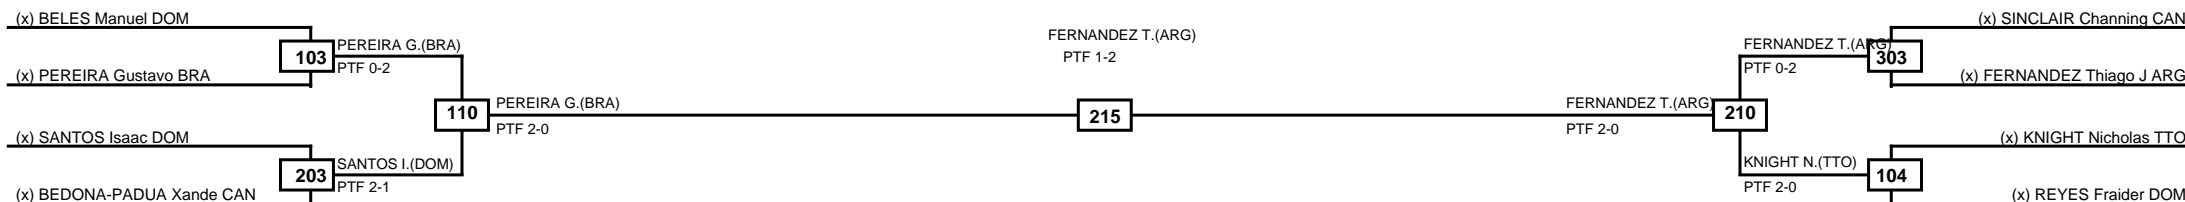

Quarterfinals Semifinals

Final

Semifinals

Quarterfinals

Classification
1 KLAYTHON Fallos Franco ECU
2 CHEBLI Zineddine CAN
3 PADILLA Nilmar PER
3 JONES Francis DOM

LEGEND RSC: Win by Referee stops contest PTG: Win by Point gap SUP: Win by Superiority DSQ: Win by Disqualification DQB: Win by Disqualification for Unsportsmanlike behavior DWR: Win by double Withdrawal R: Round  
 (x)Seed PFT: Win by Final score GDP: Win by Golden points WDR: Win by Withdrawal PUN: Win by Punitive declaration DDB: Double disqualification for Unsportsmanlike behavior DDQ: Double Disqualification

Quarterfinals Semifinals

Final

Semifinals

Quarterfinals

Classification
1 FERNANDEZ Thiago Joaquin ARG
2 PEREIRA Gustavo BRA
3 KNIGHT Nicholas TTO
3 SANTOS Isaac DOM

LEGEND RSC: Win by Referee stops contest PTG: Win by Point gap SUP: Win by Superiority DSQ: Win by Disqualification DQB: Win by Disqualification for Unsportsmanlike behavior DWR: Win by double Withdrawal R: Round  
 (x)Seed PFT: Win by Final score GDP: Win by Golden points WDR: Win by Withdrawal PUN: Win by Punitive declaration DDB: Double disqualification for Unsportsmanlike behavior DDQ: Double Disqualification