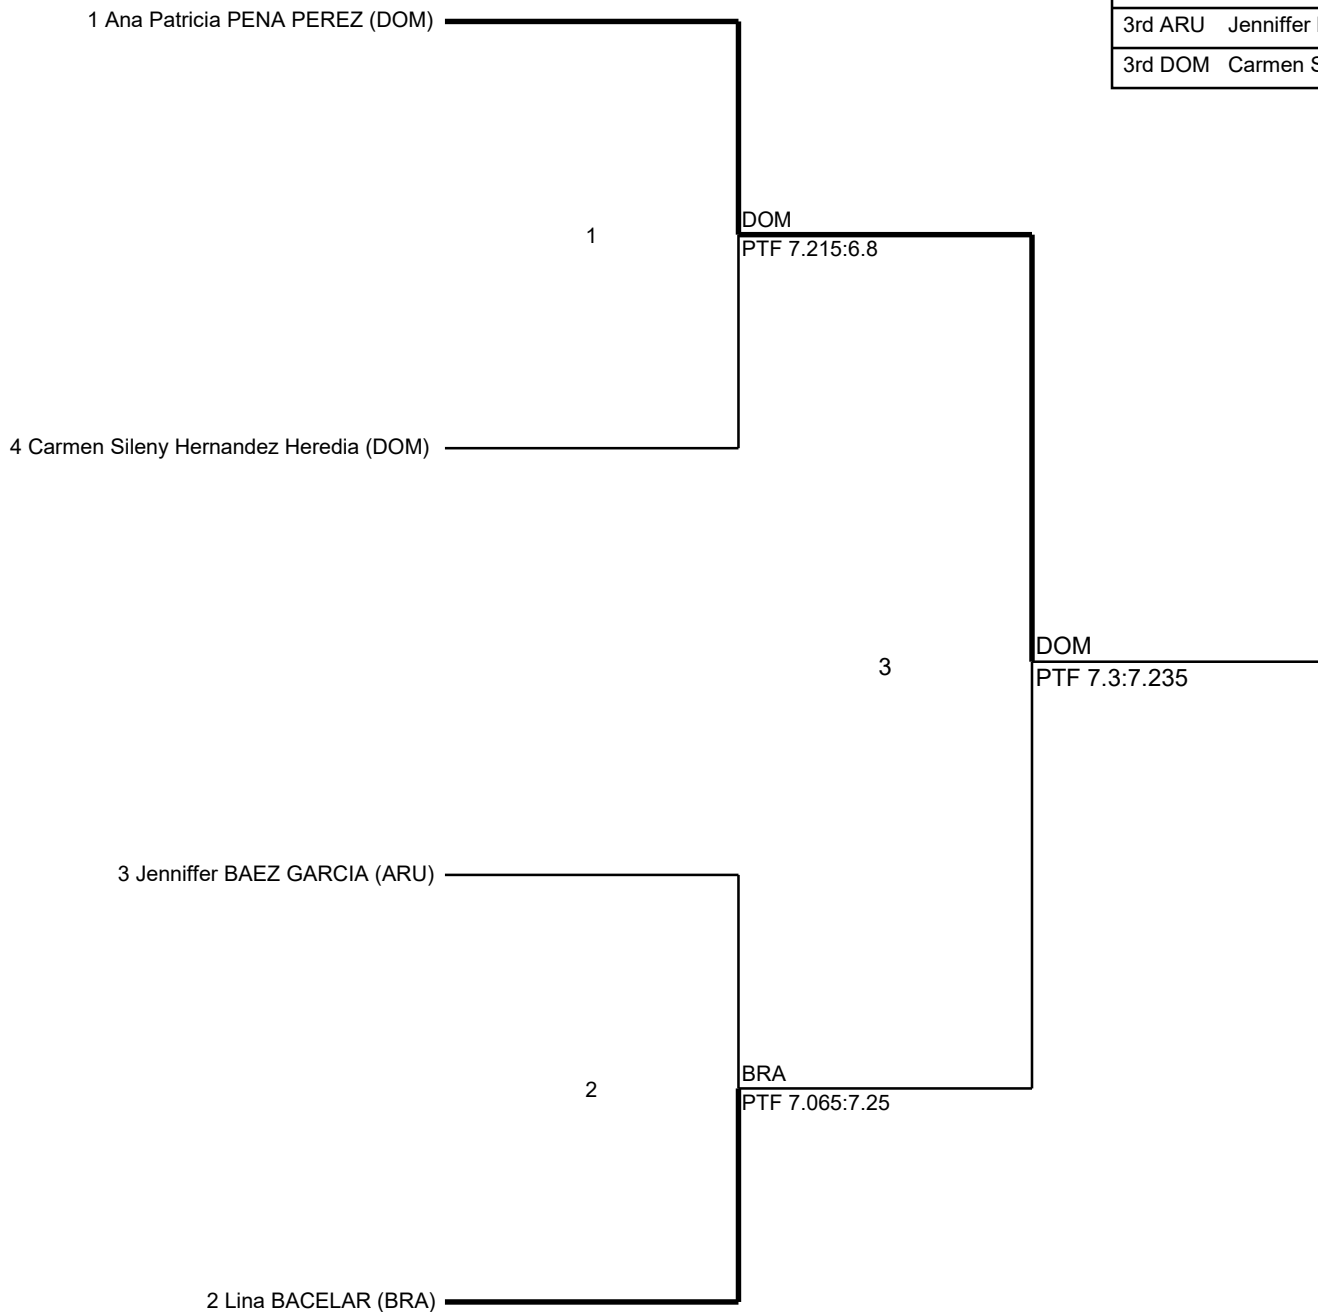

Match List

Player Name	Q-Final	S-Final	Final		
1 Kaitlyn Marie RECLUSADO (USA)	1	USA PTF 7.58:6.9	5	USA PTF 7.615:7.05	1st USA Kaitlyn Marie REC
8 Valerie HO (CAN)					2nd PUR Arelis MEDINA
5 Angela VARGAS HERNANDEZ (DOM)	2	CAN PTF 6.22:7.065	6	PUR PTF 7.215:7.195	3rd CAN Evelyn WU
4 Evelyn WU (CAN)					3rd GUA Alejandra HIGUERO
3 Arelis MEDINA (PUR)	3	PUR PTF 7.265:6.73	7	USA PTF 7.6:7.265	
6 Irene Ngan HO (USA)					
7 Eunice LEE (USA)	4	GUA PTF 6.97:7.15			
2 Alejandra HIGUEROS (GUA)					

Match List

Player Name	Q-Final	S-Final	Final
-------------	---------	---------	-------

1st DOM	Yohan Jesus SANCH
2nd DOM	Sebastian MERAN R
3rd PUR	Gaby COLON MALDON
3rd DOM	Cesar Ariel JORGE

Match List

Player Name	S-Final	Final
-------------	---------	-------

1st	DOM	Ana Patricia PENA
2nd	BRA	Lina BACELAR
3rd	ARU	Jennifer BAEZ GA
3rd	DOM	Carmen Sileny Her

Match List

Player Name	Final
-------------	-------

1st
2nd
3rd
3rd

1 Salia OUATTARA (GAB)

1

2 ()