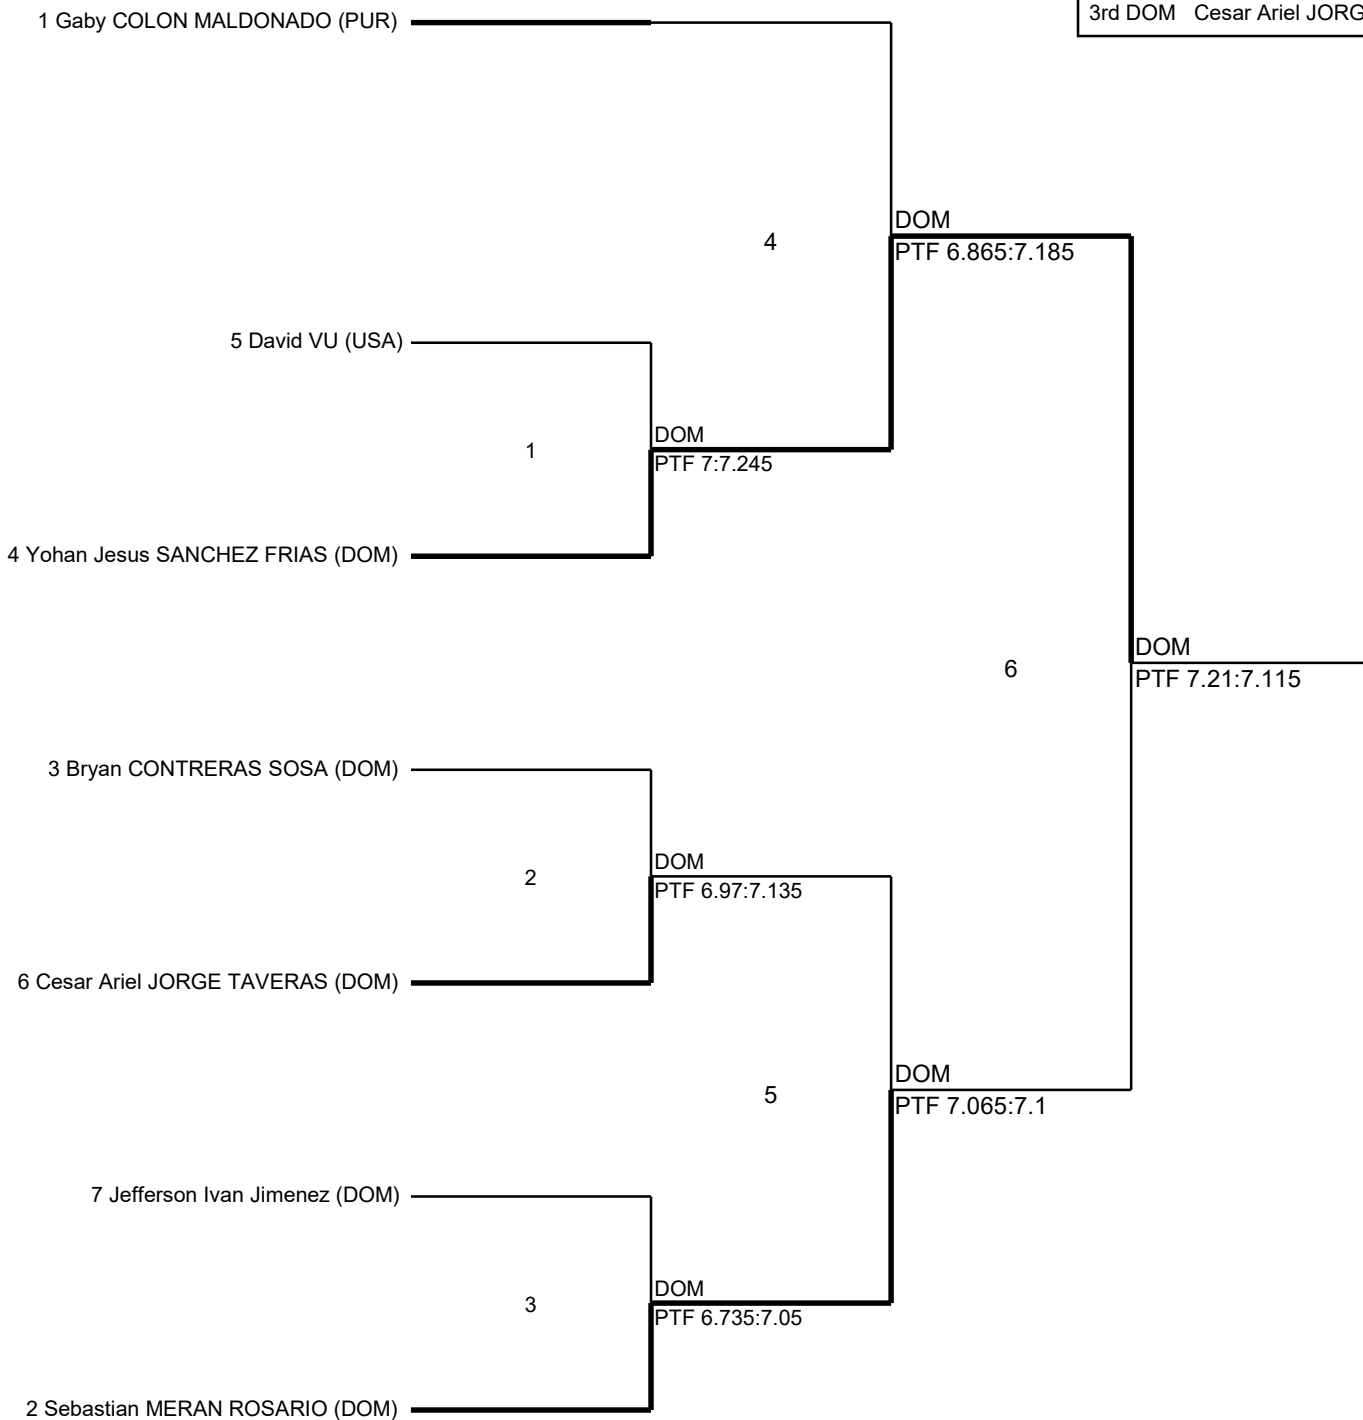

Match List

Player Name	Q-Final	S-Final	Final		
1 Kaitlyn Marie RECLUSADO (USA)	1	USA PTF 7.58:6.9	5	USA PTF 7.615:7.05	1st USA Kaitlyn Marie REC
8 Valerie HO (CAN)					2nd PUR Arelis MEDINA
5 Angela VARGAS HERNANDEZ (DOM)	2	CAN PTF 6.22:7.065	6	PUR PTF 7.215:7.195	3rd CAN Evelyn WU
4 Evelyn WU (CAN)					3rd GUA Alejandra HIGUERO
3 Arelis MEDINA (PUR)	3	PUR PTF 7.265:6.73	7	USA PTF 7.6:7.265	
6 Irene Ngan HO (USA)					
7 Eunice LEE (USA)	4	GUA PTF 6.97:7.15			
2 Alejandra HIGUEROS (GUA)					

Match List

Player Name	Q-Final	S-Final	Final
-------------	---------	---------	-------

1st DOM	Yohan Jesus SANCH
2nd DOM	Sebastian MERAN R
3rd PUR	Gaby COLON MALDON
3rd DOM	Cesar Ariel JORGE

Match List

Player Name	S-Final	Final
-------------	---------	-------

1st	DOM	Ana Patricia PENA
2nd	BRA	Lina BACELAR
3rd	ARU	Jennifer BAEZ GA
3rd	DOM	Carmen Sileny Her

Match List

Player Name	Final
-------------	-------

1st
2nd
3rd
3rd

1 Salia OUATTARA (GAB)

1

2 ()