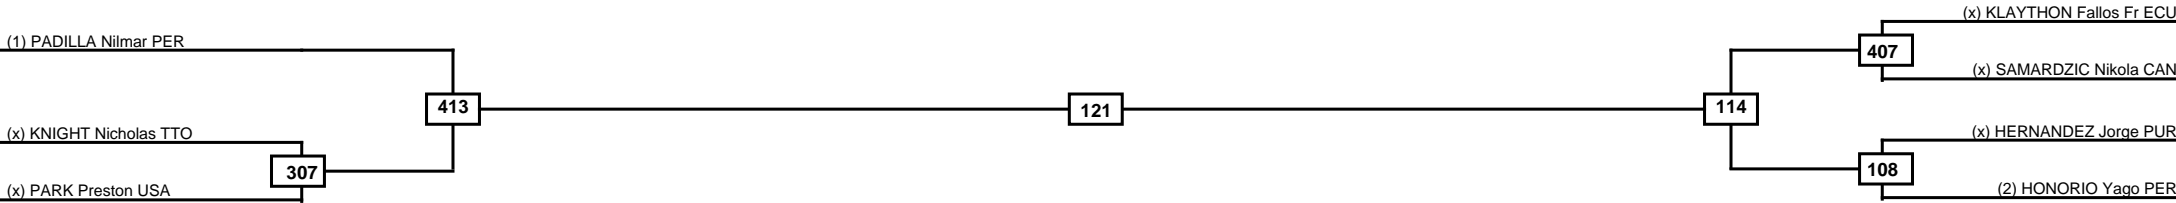

<b>Semifinals</b>	<b>Final</b>	<b>Semifinals</b>
-------------------	--------------	-------------------

(1) JUMANAN Marc-danie USA

122

116

(x) PEREIRA Gustavo BRA

(x) CHEBLI Zineddine CAN

Classification

<b>LEGEND</b>	RSC: Win by Referee stops contest	PTG: Win by Point gap	SUP: Win by Superiority	DSQ: Win by Disqualification	DQB: Win by Disqualification for Unsportsmanlike behavior	DWR: Win by double Withdrawal	R: Round
(x)Seed	PFT: Win by Final score	GDP: Win by Golden points	WDR: Win by Withdrawal	PUN: Win by Punitive declaration	DDB: Double disqualification for Unsportsmanlike behavior	DDQ: Double Disqualification	

Quarterfinals	Semifinals	Final	Semifinals	Quarterfinals
---------------	------------	-------	------------	---------------

Classification

LEGEND	RSC: Win by Referee stops contest	PTG: Win by Point gap	SUP: Win by Superiority	DSQ: Win by Disqualification	DQB: Win by Disqualification for Unsportsmanlike behavior	DWR: Win by double Withdrawal	R: Round
	PFT: Win by Final score	GDP: Win by Golden points	WDR: Win by Withdrawal	PUN: Win by Punitive declaration	DDB: Double disqualification for Unsportsmanlike behavior	DDQ: Double Disqualification	