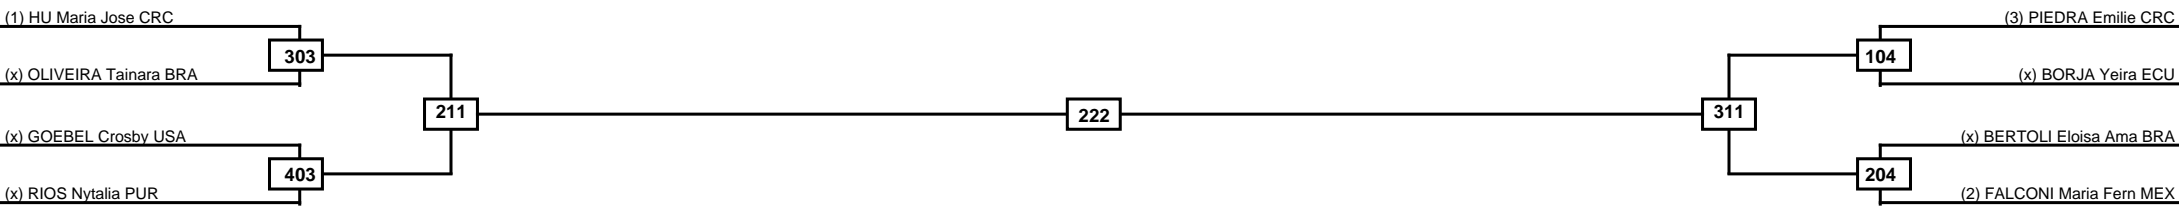

Quarterfinals	Semifinals	Final	Semifinals	Quarterfinals

Classification

LEGEND	RSC: Win by Referee stops contest	PTG: Win by Point gap	SUP: Win by Superiority	DSQ: Win by Disqualification	DQB: Win by Disqualification for Unsportsmanlike behavior	DWR: Win by double Withdrawal	R: Round
(x)Seed	PFT: Win by Final score	GDP: Win by Golden points	WDR: Win by Withdrawal	PUN: Win by Punitive declaration	DDB: Double disqualification for Unsportsmanlike behavior	DDQ: Double Disqualification