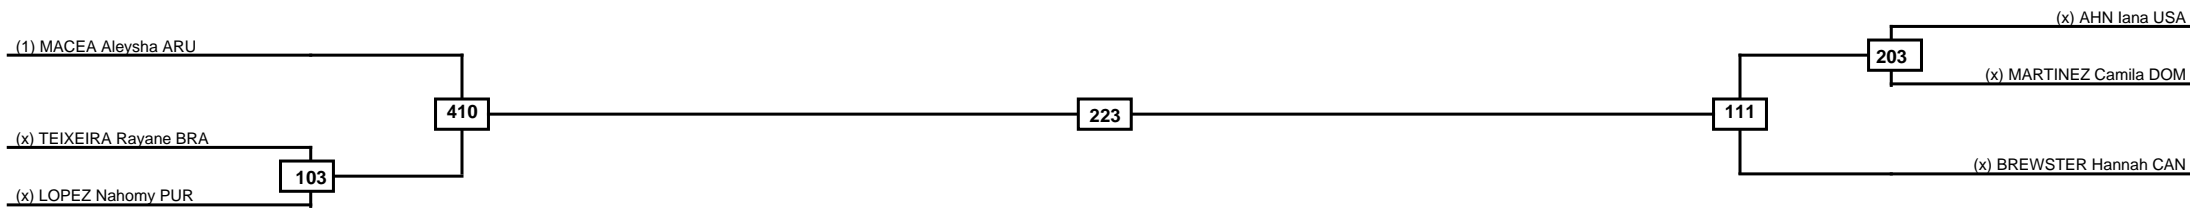

Quarterfinals	Semifinals	Final	Semifinals	Quarterfinals

Classification

LEGEND	RSC: Win by Referee stops contest	PTG: Win by Point gap	SUP: Win by Superiority	DSQ: Win by Disqualification	DQB: Win by Disqualification for Unsportsmanlike behavior	DWR: Win by double Withdrawal	R: Round
(x)Seed	PFT: Win by Final score	GDP: Win by Golden points	WDR: Win by Withdrawal	PUN: Win by Punitive declaration	DDB: Double disqualification for Unsportsmanlike behavior	DDQ: Double Disqualification