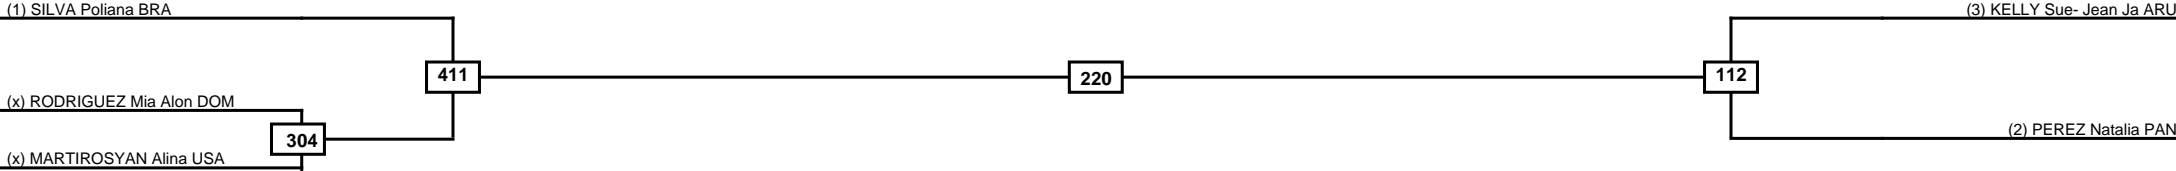

Quarterfinals	Semifinals	Final	Semifinals	Quarterfinals

Classification

LEGEND	RSC: Win by Referee stops contest	PTG: Win by Point gap	SUP: Win by Superiority	DSQ: Win by Disqualification	DQB: Win by Disqualification for Unsportsmanlike behavior	DWR: Win by double Withdrawal	R: Round
(x)Seed	PFT: Win by Final score	GDP: Win by Golden points	WDR: Win by Withdrawal	PUN: Win by Punitive declaration	DDB: Double disqualification for Unsportsmanlike behavior	DDQ: Double Disqualification