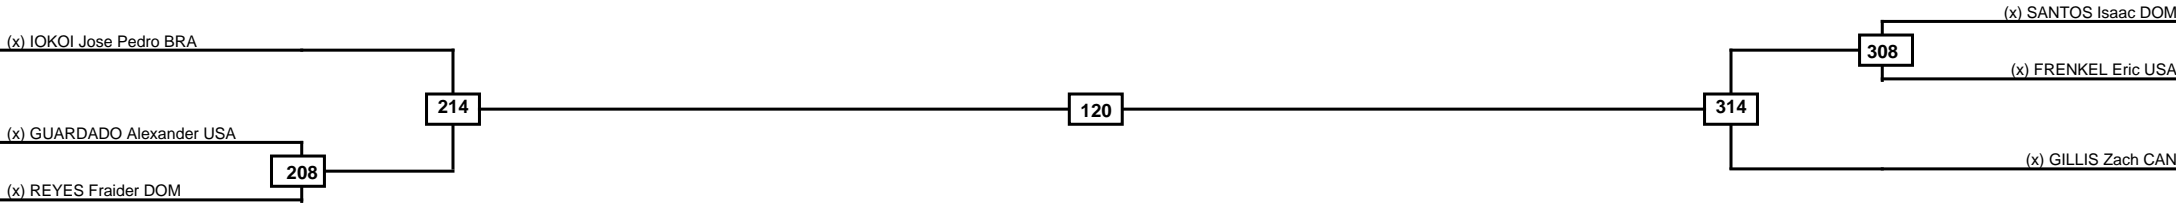

Quarterfinals	Semifinals	Final	Semifinals	Quarterfinals

Classification

LEGEND	RSC: Win by Referee stops contest	PTG: Win by Point gap	SUP: Win by Superiority	DSQ: Win by Disqualification	DQB: Win by Disqualification for Unsportsmanlike behavior	DWR: Win by double Withdrawal	R: Round
(x)Seed	PFT: Win by Final score	GDP: Win by Golden points	WDR: Win by Withdrawal	PUN: Win by Punitive declaration	DDB: Double disqualification for Unsportsmanlike behavior	DDQ: Double Disqualification