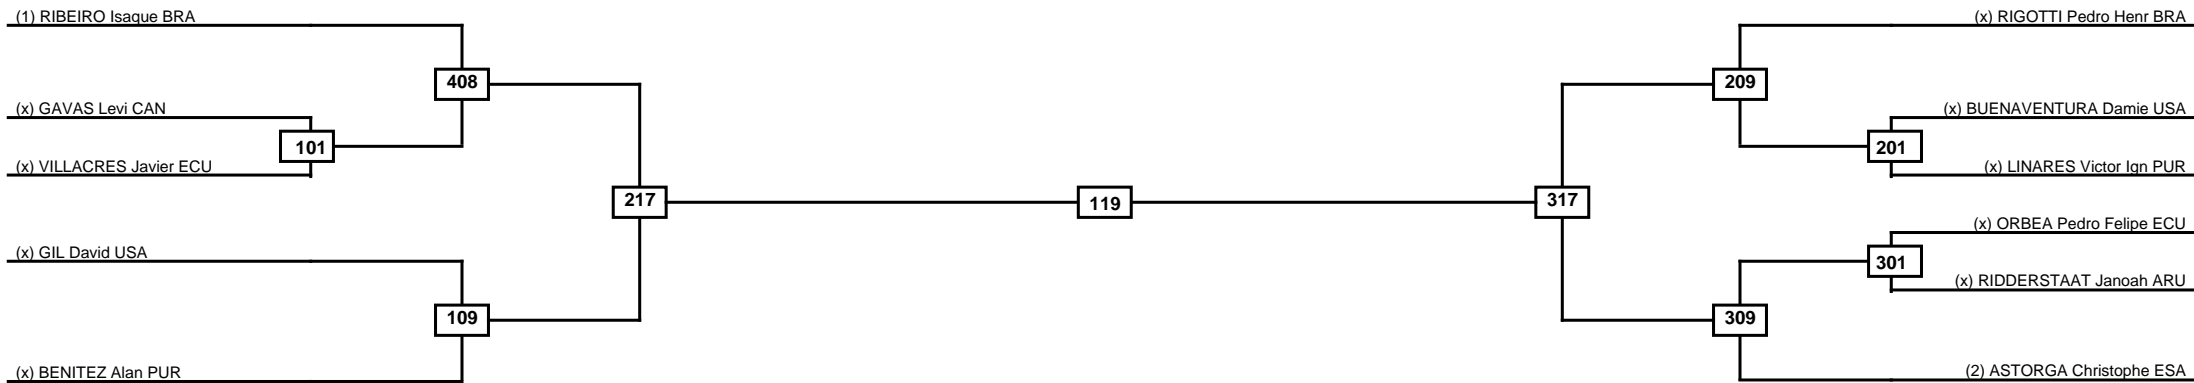

Round of 16	Quarterfinals	Semifinals	Final	Semifinals	Quarterfinals	Round of 16

Classification

LEGEND	RSC: Win by Referee stops contest	PTG: Win by Point gap	SUP: Win by Superiority	DSQ: Win by Disqualification	DQB: Win by Disqualification for Unsportsmanlike behavior	DWR: Win by double Withdrawal	R: Round
	(x)Seed	PFT: Win by Final score	GDP: Win by Golden points	WDR: Win by Withdrawal	PUN: Win by Punitive declaration	DDB: Double disqualification for Unsportsmanlike behavior	DDQ: Double Disqualification