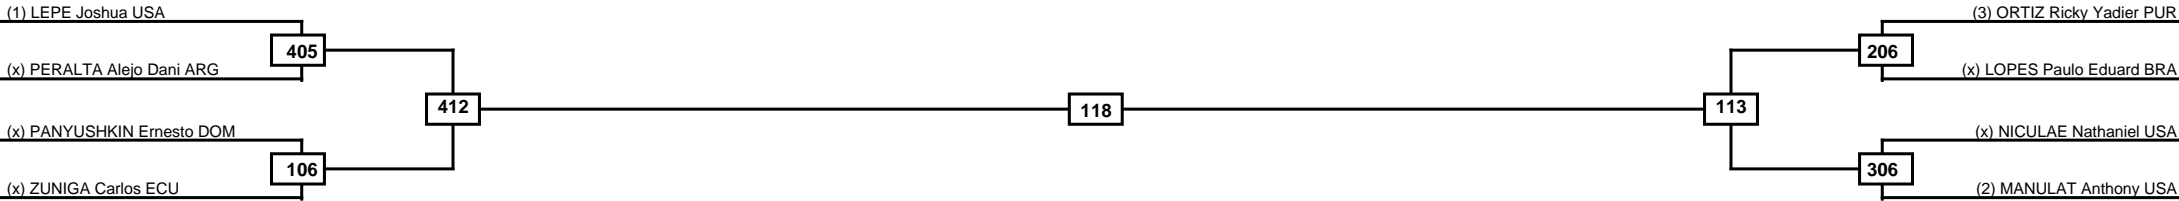

Quarterfinals	Semifinals	Final	Semifinals	Quarterfinals

Classification

LEGEND	RSC: Win by Referee stops contest	PTG: Win by Point gap	SUP: Win by Superiority	DSQ: Win by Disqualification	DQB: Win by Disqualification for Unsportsmanlike behavior	DWR: Win by double Withdrawal	R: Round
	(x)Seed	PFT: Win by Final score	GDP: Win by Golden points	WDR: Win by Withdrawal	PUN: Win by Punitive declaration	DDB: Double disqualification for Unsportsmanlike behavior	DDQ: Double Disqualification