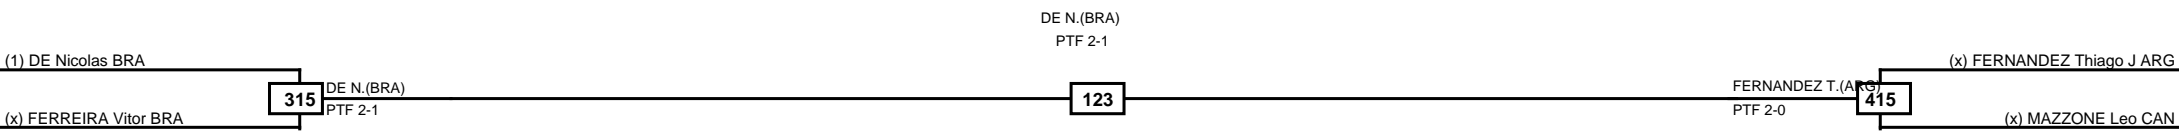

Semifinals	Final	Semifinals

Classification
1 DE Nicolas BRA
2 FERNANDEZ Thiago Joaquin ARG
3 MAZZONE Leo CAN
3 FERREIRA Vitor BRA

LEGEND	RSC: Win by Referee stops contest	PTG: Win by Point gap	SUP: Win by Superiority	DSQ: Win by Disqualification	DQB: Win by Disqualification for Unsportsmanlike behavior	DWR: Win by double Withdrawal	R: Round
(x)Seed	PFT: Win by Final score	GDP: Win by Golden points	WDR: Win by Withdrawal	PUN: Win by Punitive declaration	DDB: Double disqualification for Unsportsmanlike behavior	DDQ: Double Disqualification