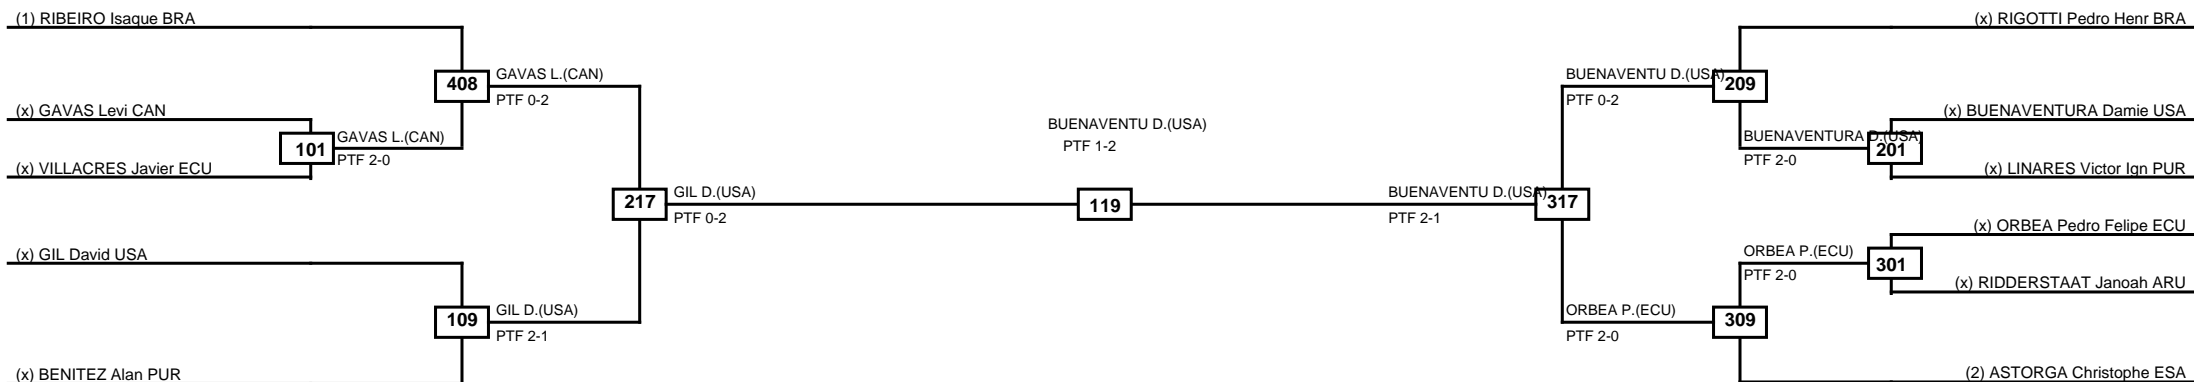

Quarterfinals
Semifinals
Final
Semifinals
Quarterfinals

Classification
1 PARK Preston USA
2 KLAYTHON Fallos Franco ECU
3 HONORIO Yago PER
3 PADILLA Nilmar PER

**LEGEND** RSC: Win by Referee stops contest    PTG: Win by Point gap    SUP: Win by Superiority    DSQ: Win by Disqualification    DQB: Win by Disqualification for Unsportsmanlike behavior    DWR: Win by double Withdrawal    R: Round  
 (x)Seed    PFT: Win by Final score    GDP: Win by Golden points    WDR: Win by Withdrawal    PUN: Win by Punitive declaration    DDB: Double disqualification for Unsportsmanlike behavior    DDQ: Double Disqualification

Quarterfinals Semifinals

Final

Semifinals

Quarterfinals

Classification
1 GUARDADO Alexander USA
2 GILLIS Zach CAN
3 IOKOI Jose Pedro BRA
3 FRENKEL Eric USA

LEGEND RSC: Win by Referee stops contest PTG: Win by Point gap SUP: Win by Superiority DSQ: Win by Disqualification DQB: Win by Disqualification for Unsportsmanlike behavior DWR: Win by double Withdrawal R: Round  
 (x)Seed PFT: Win by Final score GDP: Win by Golden points WDR: Win by Withdrawal PUN: Win by Punitive declaration DDB: Double disqualification for Unsportsmanlike behavior DDQ: Double Disqualification

Round of 16    Quarterfinals    Semifinals    Final    Semifinals    Quarterfinals    Round of 16

Classification
1 BUENAVENTURA Damien Josephus USA
2 GIL David USA
3 ORBEA Pedro Felipe ECU
3 GAVAS Levi CAN