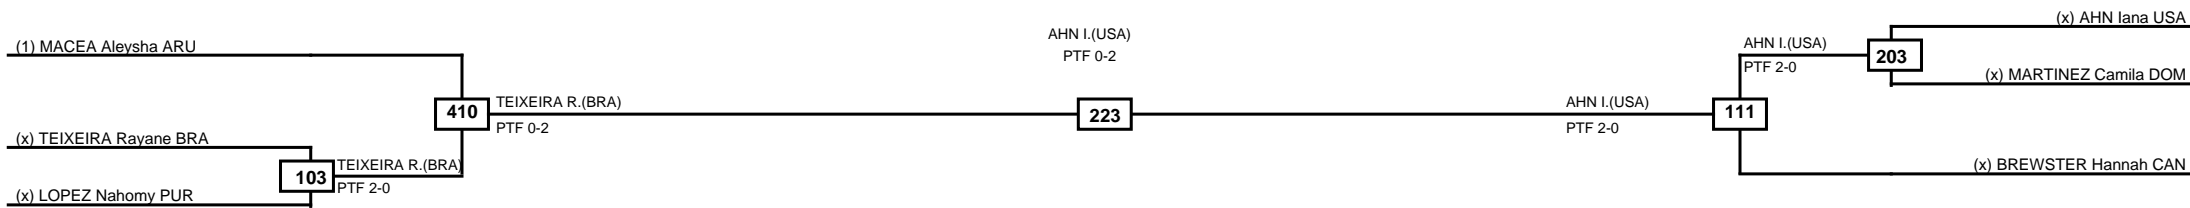

Semifinals

Final

Semifinals

Classification
1 MEIRELLES Rafaela BRA
2 PURIFICACION Lana CAN
3 TORRES Maria Valentina ECU
3 PINHEIRO Vitoria BRA

LEGEND RSC: Win by Referee stops contest PTG: Win by Point gap SUP: Win by Superiority DSQ: Win by Disqualification DQB: Win by Disqualification for Unsportsmanlike behavior DWR: Win by double Withdrawal R: Round  
 (x)Seed PFT: Win by Final score GDP: Win by Golden points WDR: Win by Withdrawal PUN: Win by Punitive declaration DDB: Double disqualification for Unsportsmanlike behavior DDQ: Double Disqualification

Quarterfinals
Semifinals
Final
Semifinals
Quarterfinals

Classification
1 CUTTER Sophy USA
2 RAYANO Andrea Isabella DOM
3 KUMAR Saakshi USA
3 RODRIGUEZ Dayrealiz PUR

**LEGEND** RSC: Win by Referee stops contest    PTG: Win by Point gap    SUP: Win by Superiority    DSQ: Win by Disqualification    DQB: Win by Disqualification for Unsportsmanlike behavior    DWR: Win by double Withdrawal    R: Round  
 (x)Seed    PFT: Win by Final score    GDP: Win by Golden points    WDR: Win by Withdrawal    PUN: Win by Punitive declaration    DDB: Double disqualification for Unsportsmanlike behavior    DDQ: Double Disqualification

Quarterfinals Semifinals

Final

Semifinals

Quarterfinals

Classification
1 AHN Iana USA
2 TEIXEIRA Rayane BRA
3 MACEA Aleysha ARU
3 BREWSTER Hannah CAN

LEGEND	RSC: Win by Referee stops contest	PTG: Win by Point gap	SUP: Win by Superiority	DSQ: Win by Disqualification	DQB: Win by Disqualification for Unsportsmanlike behavior	DWR: Win by double Withdrawal	R: Round
(x)Seed	PFT: Win by Final score	GDP: Win by Golden points	WDR: Win by Withdrawal	PUN: Win by Punitive declaration	DDB: Double disqualification for Unsportsmanlike behavior	DDQ: Double Disqualification	