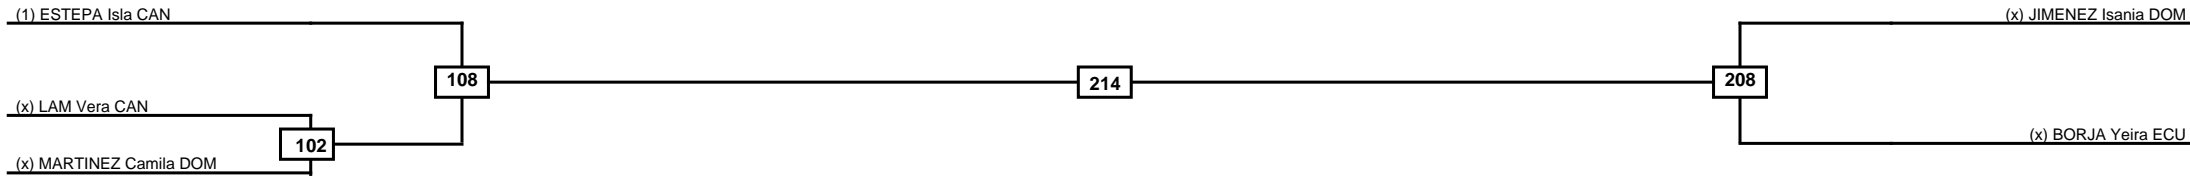

Final

(x) TORRES Maria Valen ECU

213

(x) RAYANO Andrea Isab DOM

Classification

LEGEND	RSC: Win by Referee stops contest	PTG: Win by Point gap	SUP: Win by Superiority	DSQ: Win by Disqualification	DQB: Win by Disqualification for Unsportsmanlike behavior	DWR: Win by double Withdrawal	R: Round
(x)Seed	PFT: Win by Final score	GDP: Win by Golden points	WDR: Win by Withdrawal	PUN: Win by Punitive declaration	DDB: Double disqualification for Unsportsmanlike behavior	DDQ: Double Disqualification	