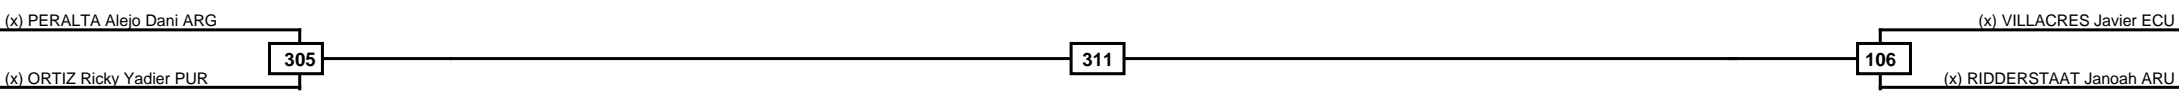

Semifinals	Final	Semifinals
------------	-------	------------

Classification

LEGEND	RSC: Win by Referee stops contest	PTG: Win by Point gap	SUP: Win by Superiority	DSQ: Win by Disqualification	DQB: Win by Disqualification for Unsportsmanlike behavior	DWR: Win by double Withdrawal	R: Round
(x)Seed	PFT: Win by Final score	GDP: Win by Golden points	WDR: Win by Withdrawal	PUN: Win by Punitive declaration	DDB: Double disqualification for Unsportsmanlike behavior	DDQ: Double Disqualification	