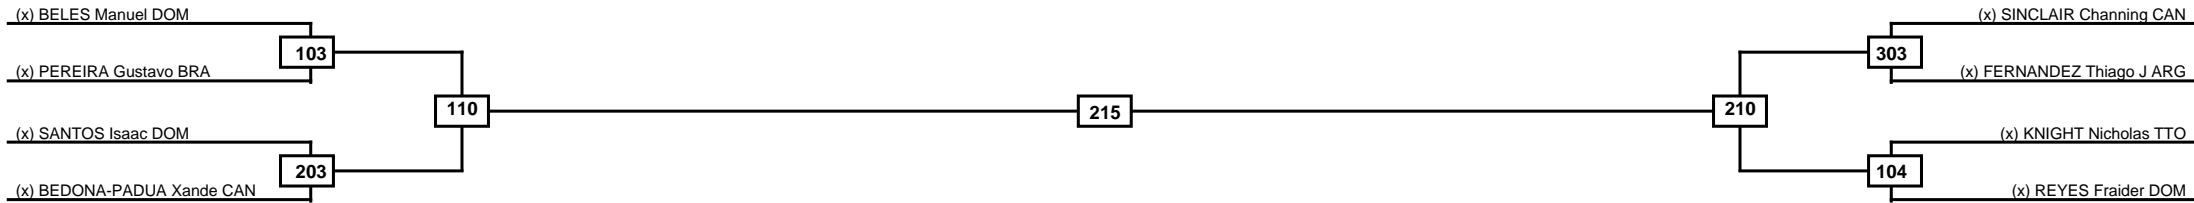

Semifinals	Final	Semifinals
-------------------	--------------	-------------------

(x) ONG-WALTERS Thomas CAN

112

206

(x) MAZZONE Leo CAN

(x) GABINO Nahiel DOM

Classification

LEGEND	RSC: Win by Referee stops contest	PTG: Win by Point gap	SUP: Win by Superiority	DSQ: Win by Disqualification	DQB: Win by Disqualification for Unsportsmanlike behavior	DWR: Win by double Withdrawal	R: Round
(x)Seed	PFT: Win by Final score	GDP: Win by Golden points	WDR: Win by Withdrawal	PUN: Win by Punitive declaration	DDB: Double disqualification for Unsportsmanlike behavior	DDQ: Double Disqualification	

Classification

LEGEND	RSC: Win by Referee stops contest	PTG: Win by Point gap	SUP: Win by Superiority	DSQ: Win by Disqualification	DQB: Win by Disqualification for Unsportsmanlike behavior	DWR: Win by double Withdrawal	R: Round
	PFT: Win by Final score	GDP: Win by Golden points	WDR: Win by Withdrawal	PUN: Win by Punitive declaration	DDB: Double disqualification for Unsportsmanlike behavior	DDQ: Double Disqualification	