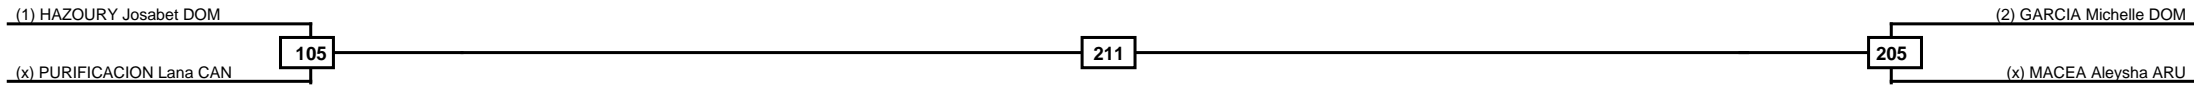

Semifinals	Final	Semifinals
-------------------	--------------	-------------------

Classification

LEGEND	RSC: Win by Referee stops contest	PTG: Win by Point gap	SUP: Win by Superiority	DSQ: Win by Disqualification	DQB: Win by Disqualification for Unsportsmanlike behavior	DWR: Win by double Withdrawal	R: Round
(x)Seed	PFT: Win by Final score	GDP: Win by Golden points	WDR: Win by Withdrawal	PUN: Win by Punitive declaration	DDB: Double disqualification for Unsportsmanlike behavior	DDQ: Double Disqualification	