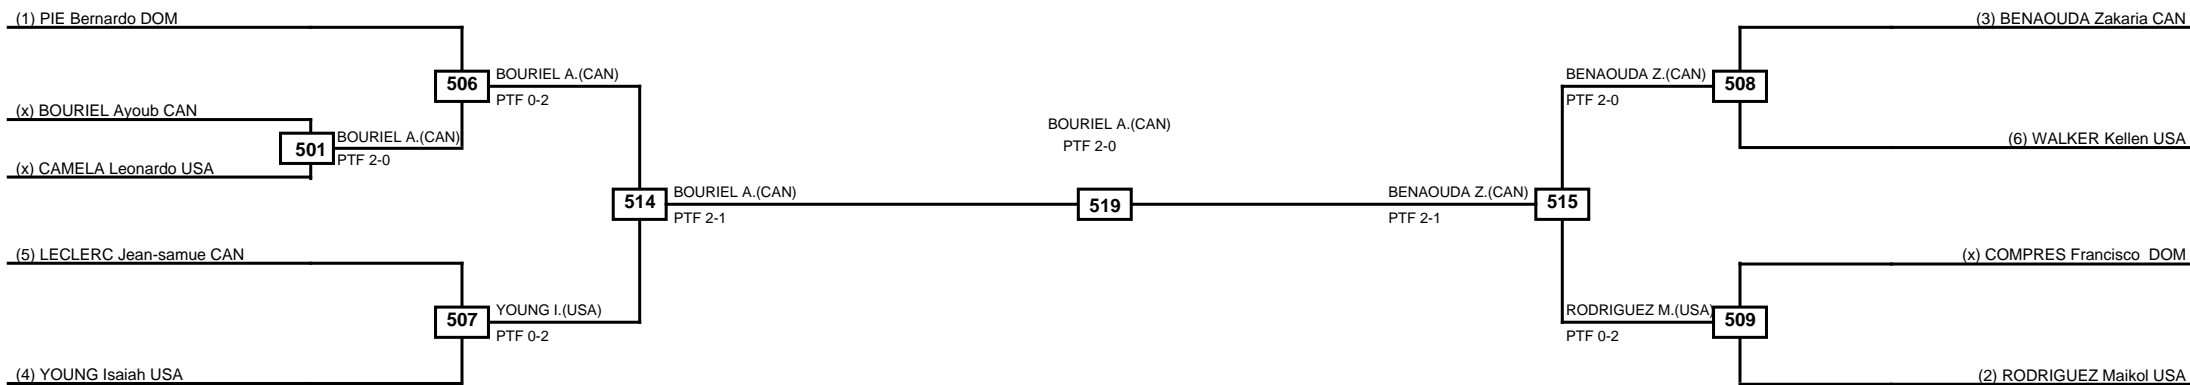

Round of 16	Quarterfinals	Semifinals	Final	Semifinals	Quarterfinals	Round of 16

Classification
1 BOURIEL Ayoub CAN
2 BENAOUA Zakaria CAN
3 YOUNG Isaiah USA
3 RODRIGUEZ Maikol USA

LEGEND	RSC: Win by Referee stops contest	PTG: Win by Point gap	SUP: Win by Superiority	DSQ: Win by Disqualification	DQB: Win by Disqualification for Unsportsmanlike behavior	DWR: Win by double Withdrawal	R: Round
(x)Seed	PFT: Win by Final score	GDP: Win by Golden points	WDR: Win by Withdrawal	PUN: Win by Punitive declaration	DDB: Double disqualification for Unsportsmanlike behavior	DDQ: Double Disqualification