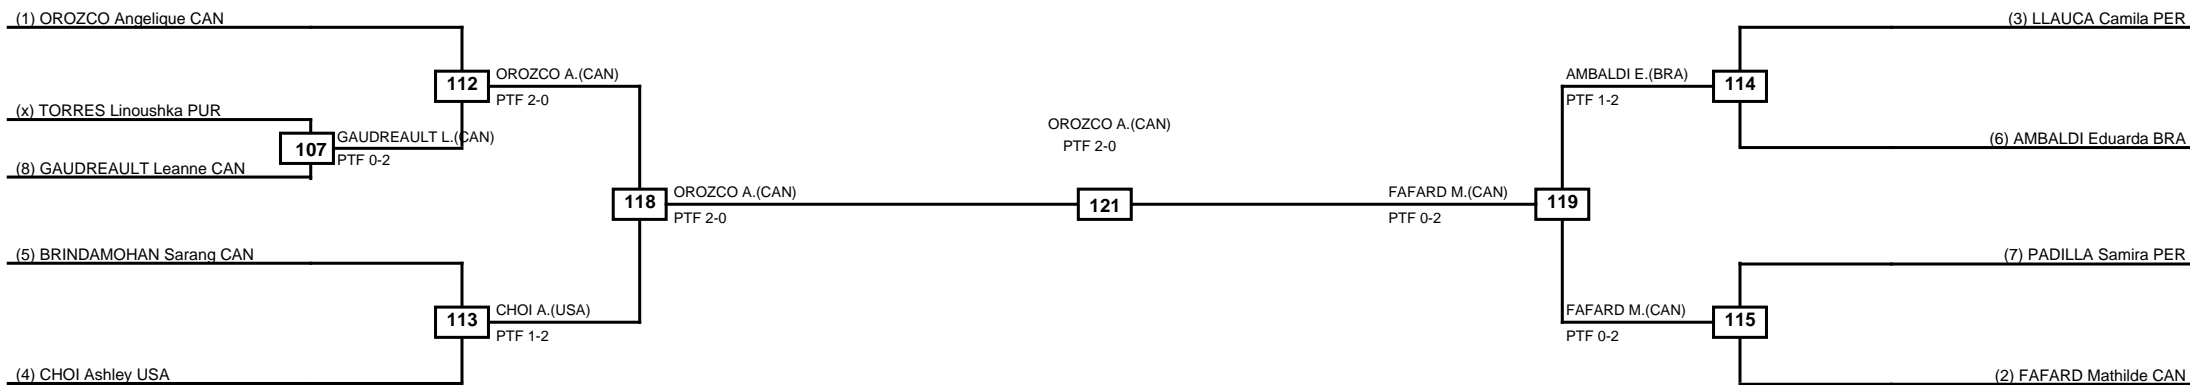

Round of 16	Quarterfinals	Semifinals	Final	Semifinals	Quarterfinals	Round of 16

Classification
1 OROZCO Angelique CAN
2 FAFARD Mathilde CAN
3 CHOI Ashley USA
3 AMBALDI Eduarda BRA

LEGEND	RSC: Win by Referee stops contest	PTG: Win by Point gap	SUP: Win by Superiority	DSQ: Win by Disqualification	DQB: Win by Disqualification for Unsportsmanlike behavior	DWR: Win by double Withdrawal	R: Round
	(x)Seed	PFT: Win by Final score	GDP: Win by Golden points	WDR: Win by Withdrawal	PUN: Win by Punitive declaration	DDB: Double disqualification for Unsportsmanlike behavior	DDQ: Double Disqualification