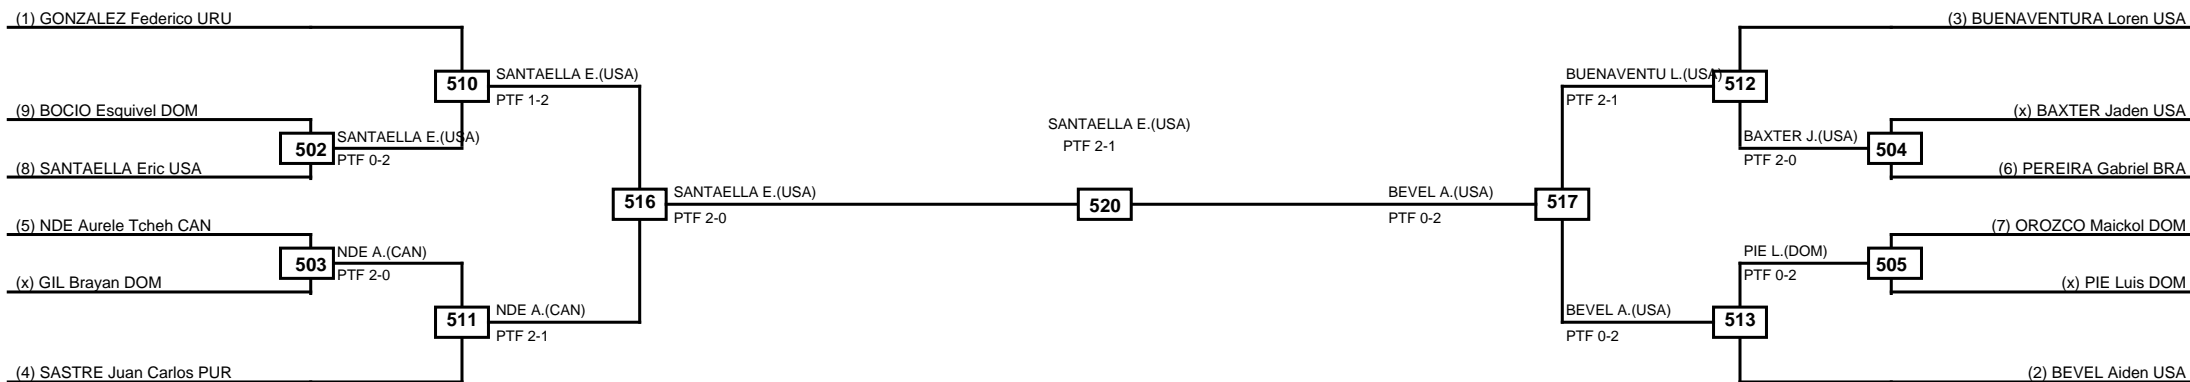

Semifinals	Final	Semifinals
-------------------	--------------	-------------------

Classification
1 MERCIER Charlelie CAN
2 ROBLETO David NCA
3 HENRY Jonathan USA

LEGEND	RSC: Win by Referee stops contest	PTG: Win by Point gap	SUP: Win by Superiority	DSQ: Win by Disqualification	DQB: Win by Disqualification for Unsportsmanlike behavior	DWR: Win by double Withdrawal	R: Round
(x)Seed	PFT: Win by Final score	GDP: Win by Golden points	WDR: Win by Withdrawal	PUN: Win by Punitive declaration	DDB: Double disqualification for Unsportsmanlike behavior	DDQ: Double Disqualification	

Round of 16	Quarterfinals	Semifinals	Final	Semifinals	Quarterfinals	Round of 16
-------------	---------------	------------	-------	------------	---------------	-------------

Classification
1 SANTAELLA Eric USA
2 BEVEL Aiden USA
3 NDE Aurele Tchek CAN
3 BUENAVENTURA Lorenzo Ezekiel USA