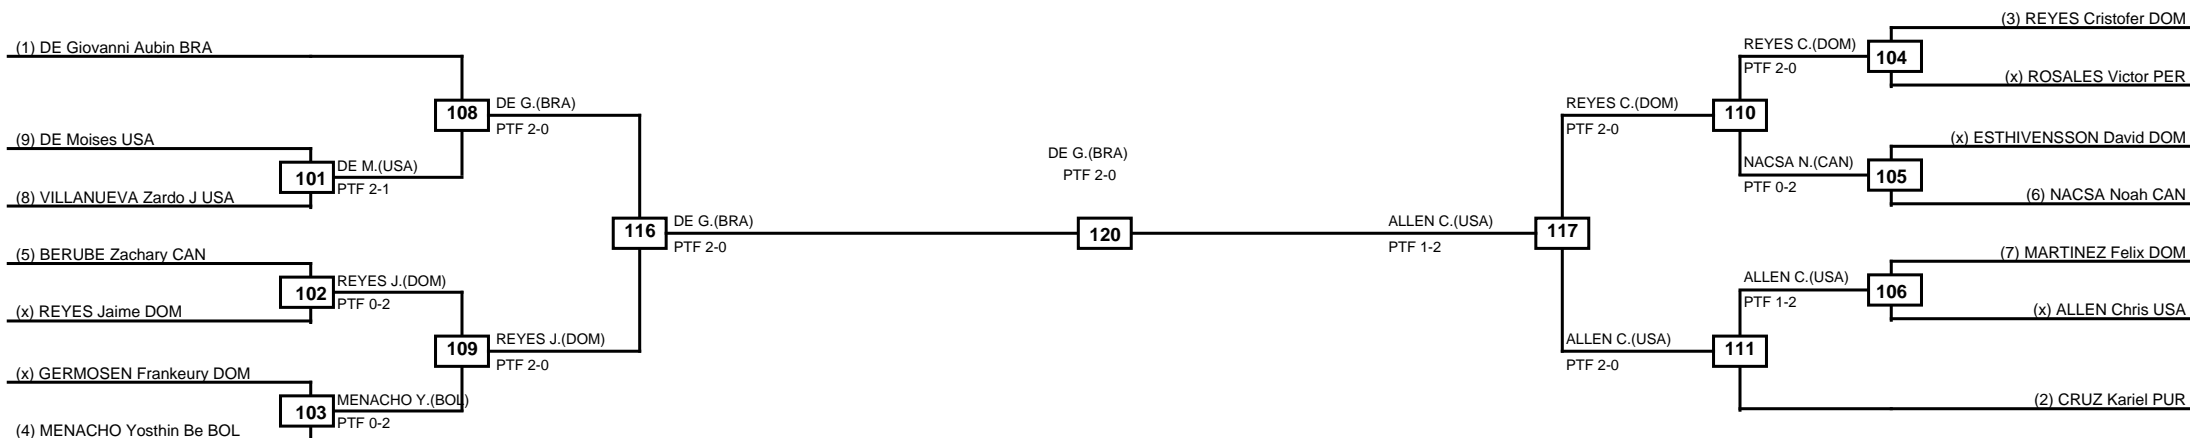

Round of 16	Quarterfinals	Semifinals	Final	Semifinals	Quarterfinals	Round of 16

Classification
1 DE Giovanni Aubin BRA
2 ALLEN Chris USA
3 REYES Jaime DOM
3 REYES Cristofer DOM

LEGEND RSC: Win by Referee stops contest   PTG: Win by Point gap   SUP: Win by Superiority   DSQ: Win by Disqualification   DQB: Win by Disqualification for Unsportsmanlike behavior   DWR: Win by double Withdrawal   R: Round
(x)Seed   PFT: Win by Final score   GDP: Win by Golden points   WDR: Win by Withdrawal   PUN: Win by Punitive declaration   DDB: Double disqualification for Unsportsmanlike behavior   DDQ: Double Disqualification