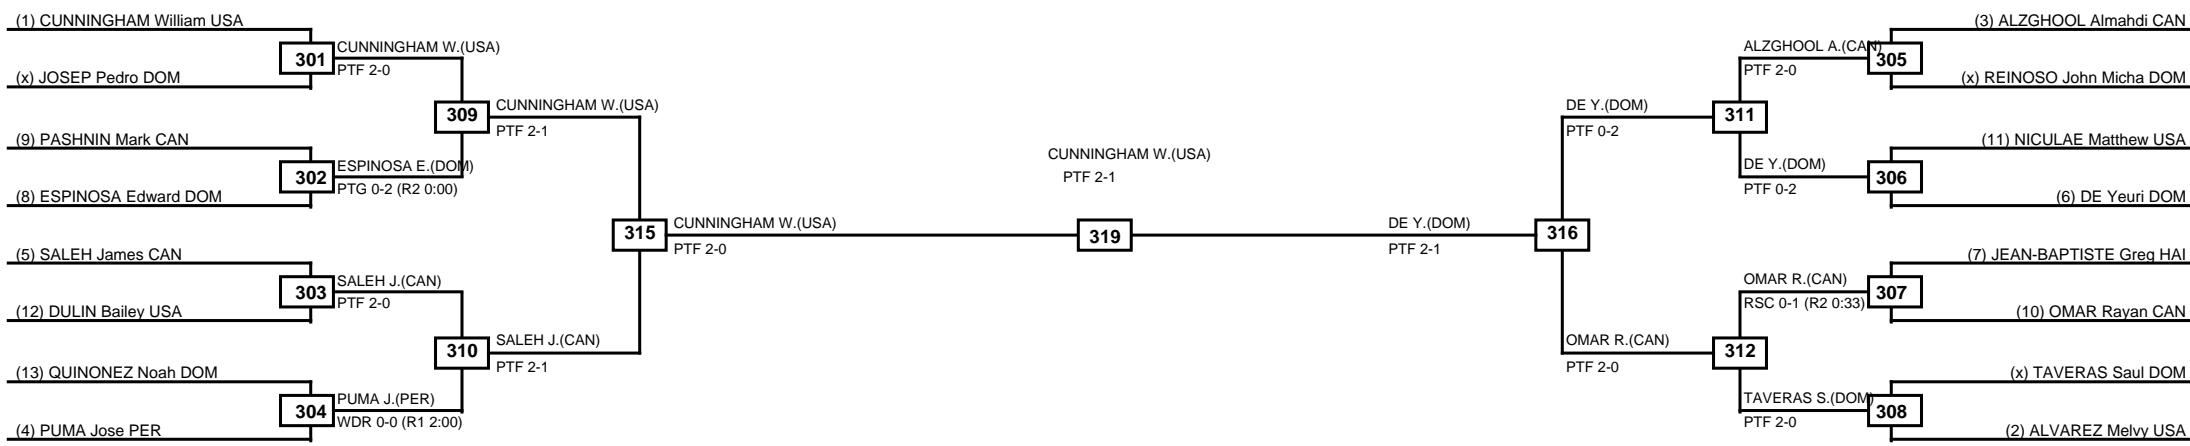

Round of 16	Quarterfinals	Semifinals	Final	Semifinals	Quarterfinals	Round of 16

Classification
1 CUNNINGHAM William USA
2 DE Yeuri DOM
3 SALEH James CAN
3 OMAR Rayan CAN

LEGEND RSC: Win by Referee stops contest   PTG: Win by Point gap   SUP: Win by Superiority   DSQ: Win by Disqualification   DQB: Win by Disqualification for Unsportsmanlike behavior   DWR: Win by double Withdrawal   R: Round
(x)Seed   PFT: Win by Final score   GDP: Win by Golden points   WDR: Win by Withdrawal   PUN: Win by Punitive declaration   DDB: Double disqualification for Unsportsmanlike behavior   DDQ: Double Disqualification