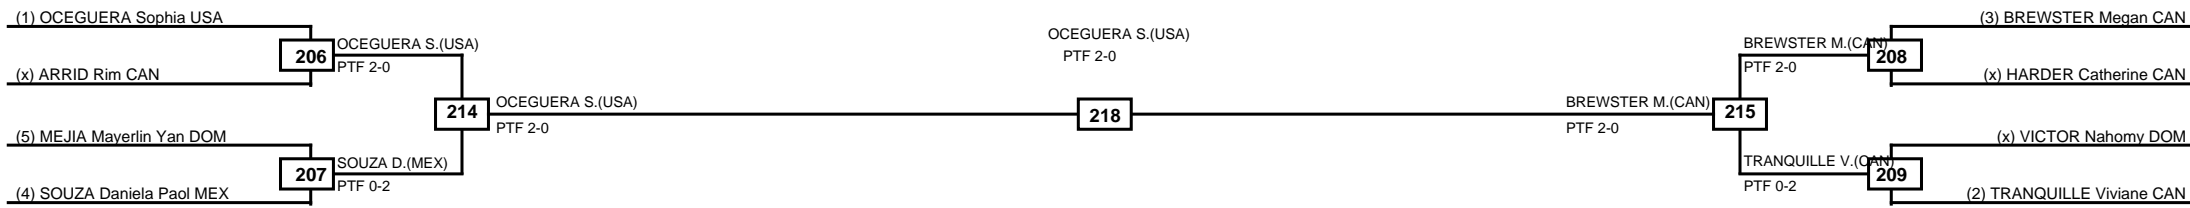

Quarterfinals	Semifinals	Final	Semifinals	Quarterfinals

Classification
1 OCEGUERA Sophia USA
2 BREWSTER Megan CAN
3 SOUZA Daniela Paola MEX
3 TRANQUILLE Viviane CAN

LEGEND	RSC: Win by Referee stops contest	PTG: Win by Point gap	SUP: Win by Superiority	DSQ: Win by Disqualification	DQB: Win by Disqualification for Unsportsmanlike behavior	DWR: Win by double Withdrawal	R: Round
	(x)Seed	PFT: Win by Final score	GDP: Win by Golden points	WDR: Win by Withdrawal	PUN: Win by Punitive declaration	DDB: Double disqualification for Unsportsmanlike behavior	DDQ: Double Disqualification