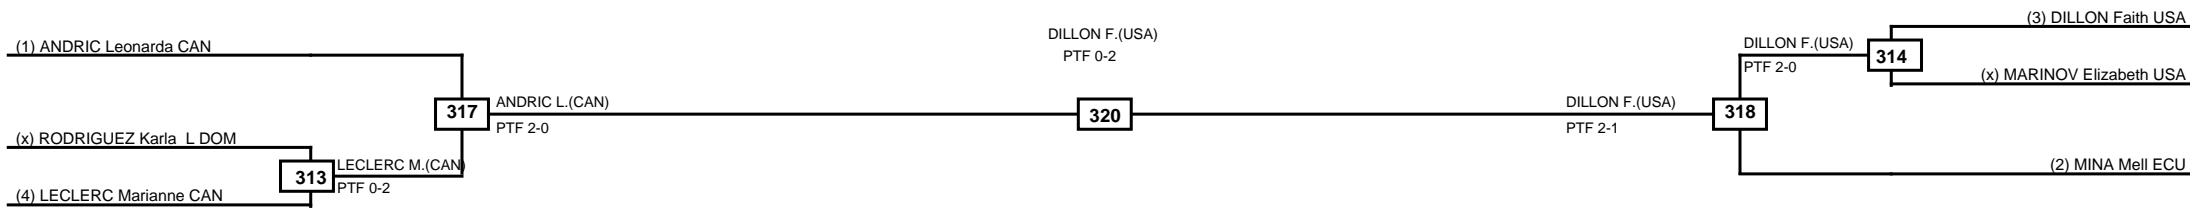

Quarterfinals	Semifinals	Final	Semifinals	Quarterfinals

Classification
1 DILLON Faith USA
2 ANDRIC Leonarda CAN
3 MINA Mell ECU
3 LECLERC Marianne CAN

LEGEND	RSC: Win by Referee stops contest	PTG: Win by Point gap	SUP: Win by Superiority	DSQ: Win by Disqualification	DQB: Win by Disqualification for Unsportsmanlike behavior	DWR: Win by double Withdrawal	R: Round
	(x)Seed	PFT: Win by Final score	GDP: Win by Golden points	WDR: Win by Withdrawal	PUN: Win by Punitive declaration	DDB: Double disqualification for Unsportsmanlike behavior	DDQ: Double Disqualification