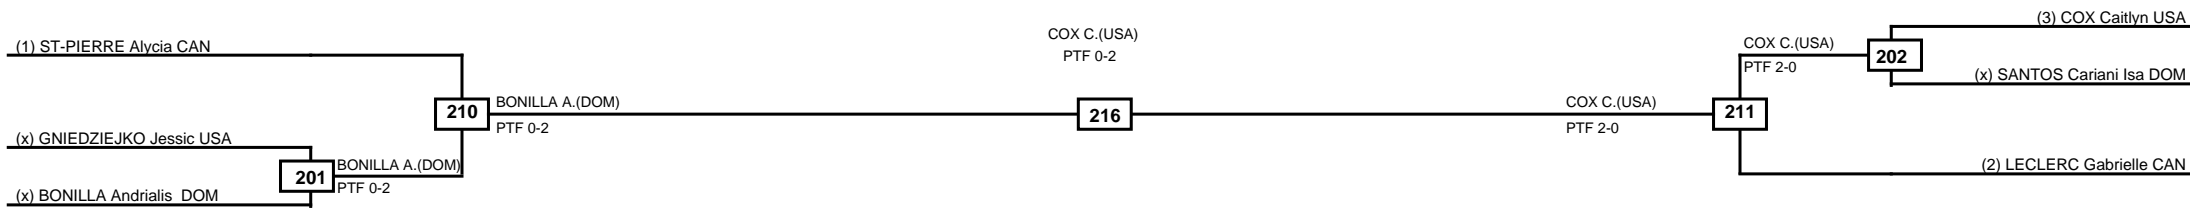

Quarterfinals	Semifinals	Final	Semifinals	Quarterfinals

Classification
1 COX Caitlyn USA
2 BONILLA Andrialis Ramona DOM
3 ST-PIERRE Alycia CAN
3 LECLERC Gabrielle CAN

LEGEND	RSC: Win by Referee stops contest	PTG: Win by Point gap	SUP: Win by Superiority	DSQ: Win by Disqualification	DQB: Win by Disqualification for Unsportsmanlike behavior	DWR: Win by double Withdrawal	R: Round
(x)Seed	PFT: Win by Final score	GDP: Win by Golden points	WDR: Win by Withdrawal	PUN: Win by Punitive declaration	DDB: Double disqualification for Unsportsmanlike behavior	DDQ: Double Disqualification