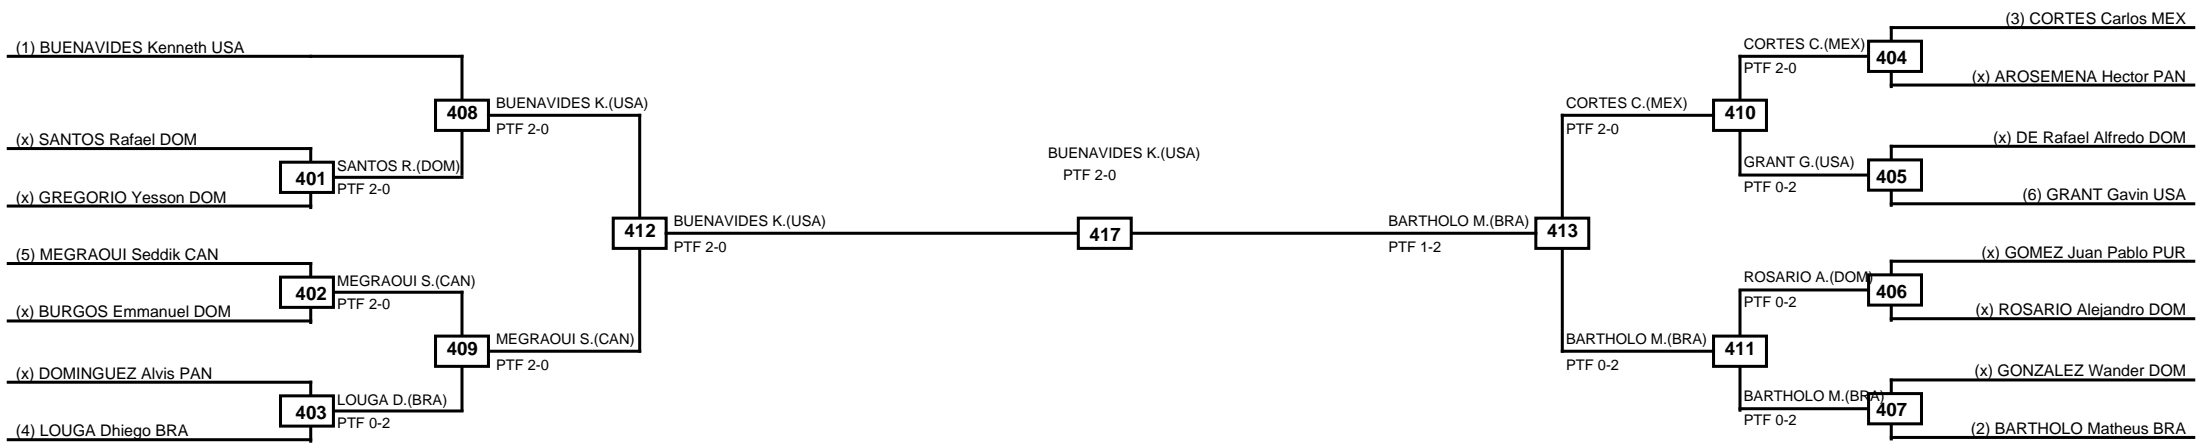

Round of 16	Quarterfinals	Semifinals	Final	Semifinals	Quarterfinals	Round of 16

Classification
1 BUENAVIDES Kenneth USA
2 BARTHOLO Matheus BRA
3 MEGRAOUI Seddik CAN
3 CORTES Carlos MEX

LEGEND	RSC: Win by Referee stops contest	PTG: Win by Point gap	SUP: Win by Superiority	DSQ: Win by Disqualification	DQB: Win by Disqualification for Unsportsmanlike behavior	DWR: Win by double Withdrawal	R: Round
	(x)Seed	PFT: Win by Final score	GDP: Win by Golden points	WDR: Win by Withdrawal	PUN: Win by Punitive declaration	DDB: Double disqualification for Unsportsmanlike behavior	DDQ: Double Disqualification