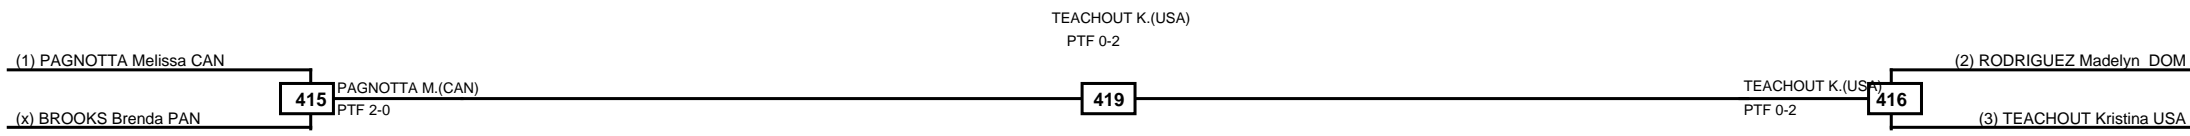

Semifinals	Final	Semifinals

Classification
1 TEACHOUT Kristina USA
2 PAGNOTTA Melissa CAN
3 BROOKS Brenda PAN
3 RODRIGUEZ Madelyn Andrea DOM

LEGEND	RSC: Win by Referee stops contest	PTG: Win by Point gap	SUP: Win by Superiority	DSQ: Win by Disqualification	DQB: Win by Disqualification for Unsportsmanlike behavior	DWR: Win by double Withdrawal	R: Round
(x)Seed	PFT: Win by Final score	GDP: Win by Golden points	WDR: Win by Withdrawal	PUN: Win by Punitive declaration	DDB: Double disqualification for Unsportsmanlike behavior	DDQ: Double Disqualification