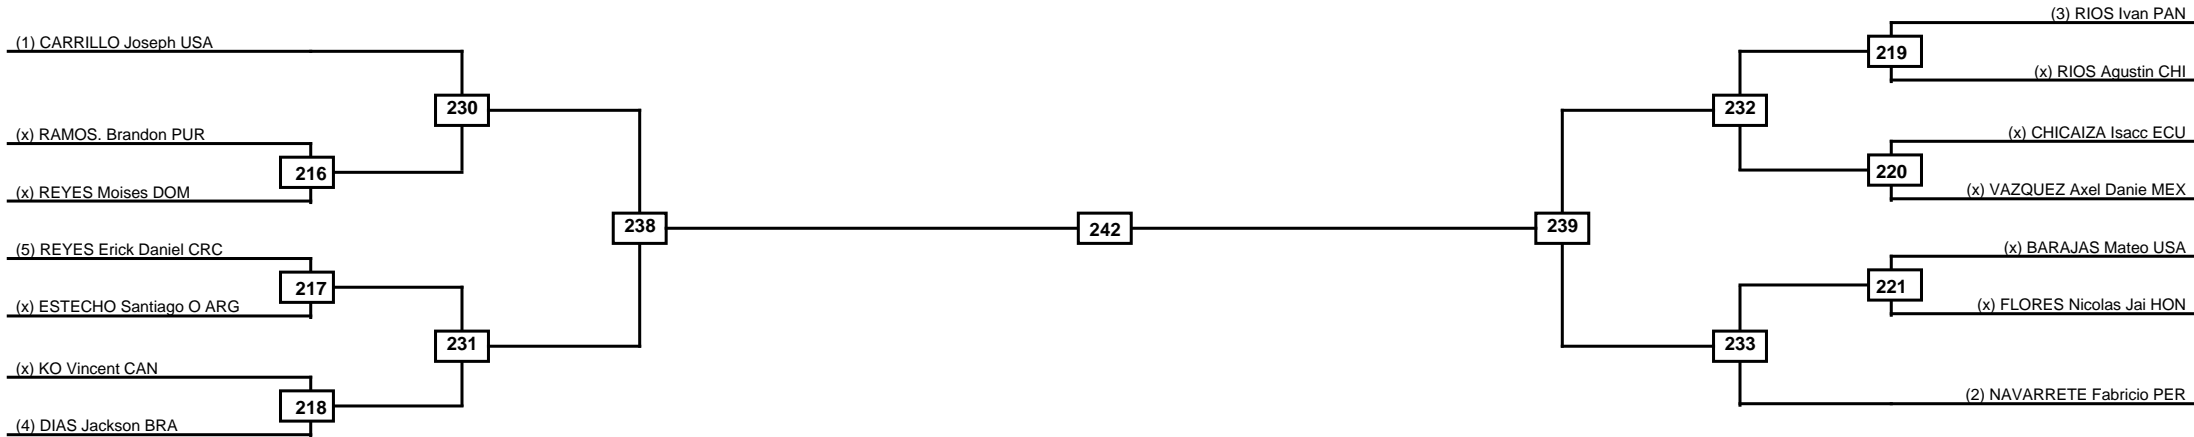

Round of 16	Quarterfinals	Semifinals	Final	Semifinals	Quarterfinals	Round of 16

Classification
1
2
3
3

LEGEND	RSC: Win by Referee stops contest	PTG: Win by Point gap	SUP: Win by Superiority	DSQ: Win by Disqualification	DQB: Win by Disqualification for Unsportsmanlike behavior	DWR: Win by double Withdrawal	R: Round
	(x)Seed PFT: Win by Final score	GDP: Win by Golden points	WDR: Win by Withdrawal	PUN: Win by Punitive declaration	DDB: Double disqualification for Unsportsmanlike behavior	DDQ: Double Disqualification