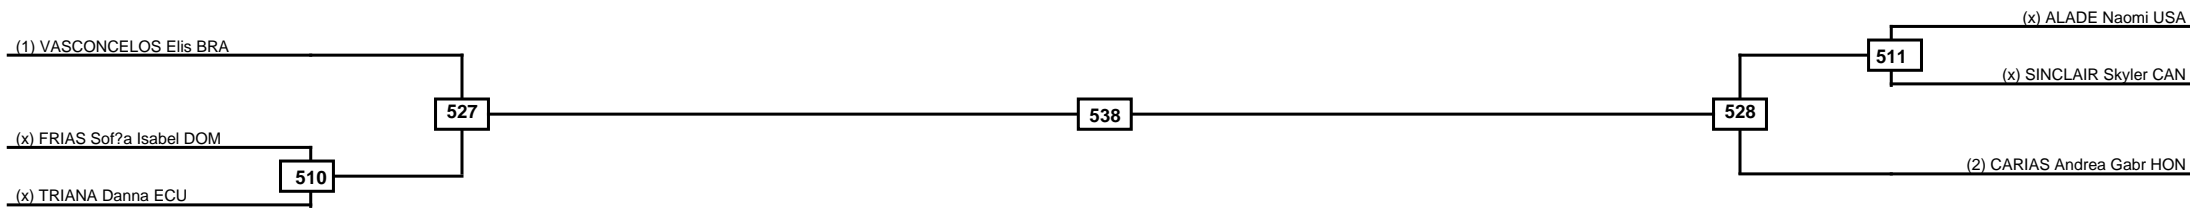

Classification
1
2
3
3

LEGEND	RSC: Win by Referee stops contest	PTG: Win by Point gap	SUP: Win by Superiority	DSQ: Win by Disqualification	DQB: Win by Disqualification for Unsportsmanlike behavior	DWR: Win by double Withdrawal	R: Round
(x)Seed	PFT: Win by Final score	GDP: Win by Golden points	WDR: Win by Withdrawal	PUN: Win by Punitive declaration	DDB: Double disqualification for Unsportsmanlike behavior	DDQ: Double Disqualification