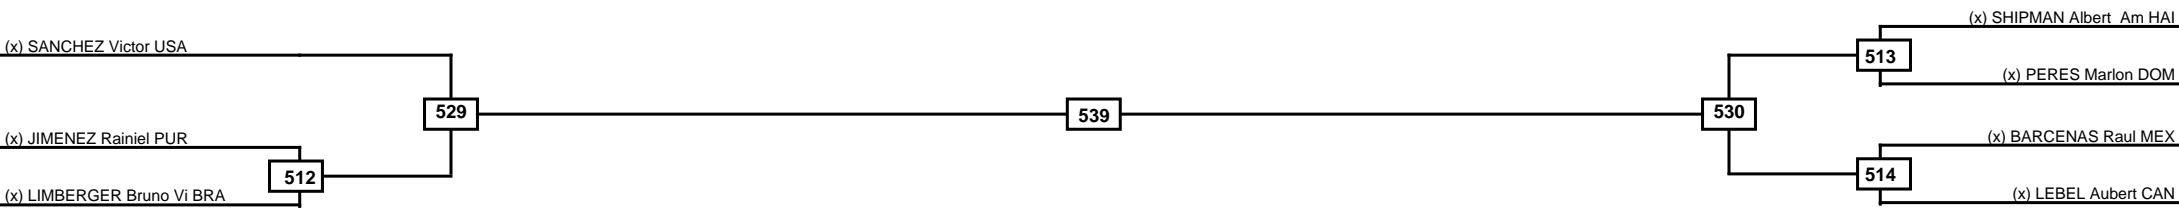

Quarterfinals	Semifinals	Final	Semifinals	Quarterfinals

Classification
1
2
3
3

LEGEND	RSC: Win by Referee stops contest	PTG: Win by Point gap	SUP: Win by Superiority	DSQ: Win by Disqualification	DQB: Win by Disqualification for Unsportsmanlike behavior	DWR: Win by double Withdrawal	R: Round
(x)Seed	PFT: Win by Final score	GDP: Win by Golden points	WDR: Win by Withdrawal	PUN: Win by Punitive declaration	DDB: Double disqualification for Unsportsmanlike behavior	DDQ: Double Disqualification