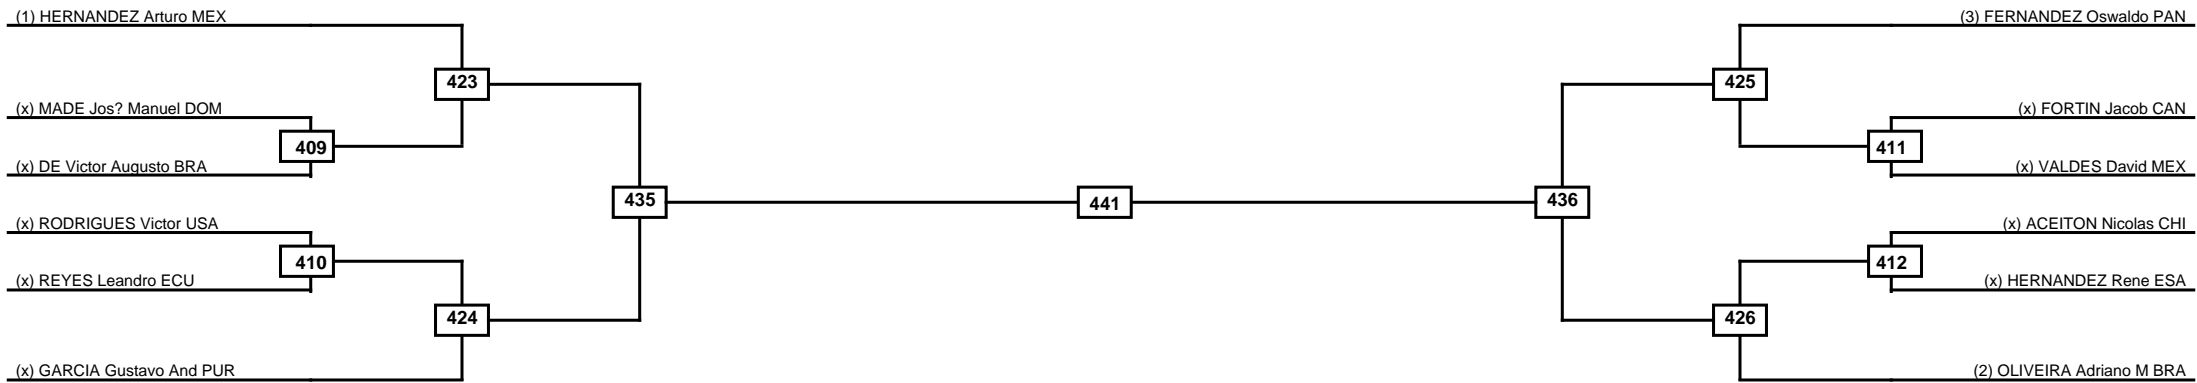

Classification
1
2
3
3

LEGEND	RSC: Win by Referee stops contest	PTG: Win by Point gap	SUP: Win by Superiority	DSQ: Win by Disqualification	DQB: Win by Disqualification for Unsportsmanlike behavior	DWR: Win by double Withdrawal	R: Round
	PFT: Win by Final score	GDP: Win by Golden points	WDR: Win by Withdrawal	PUN: Win by Punitive declaration	DDB: Double disqualification for Unsportsmanlike behavior	DDQ: Double Disqualification	

Round of 16 Quarterfinals Semifinals Final Semifinals Quarterfinals Round of 16

Classification
1
2
3
3

Round of 16	Quarterfinals	Semifinals	Final
-------------	---------------	------------	-------

Classification
1
2
3
3