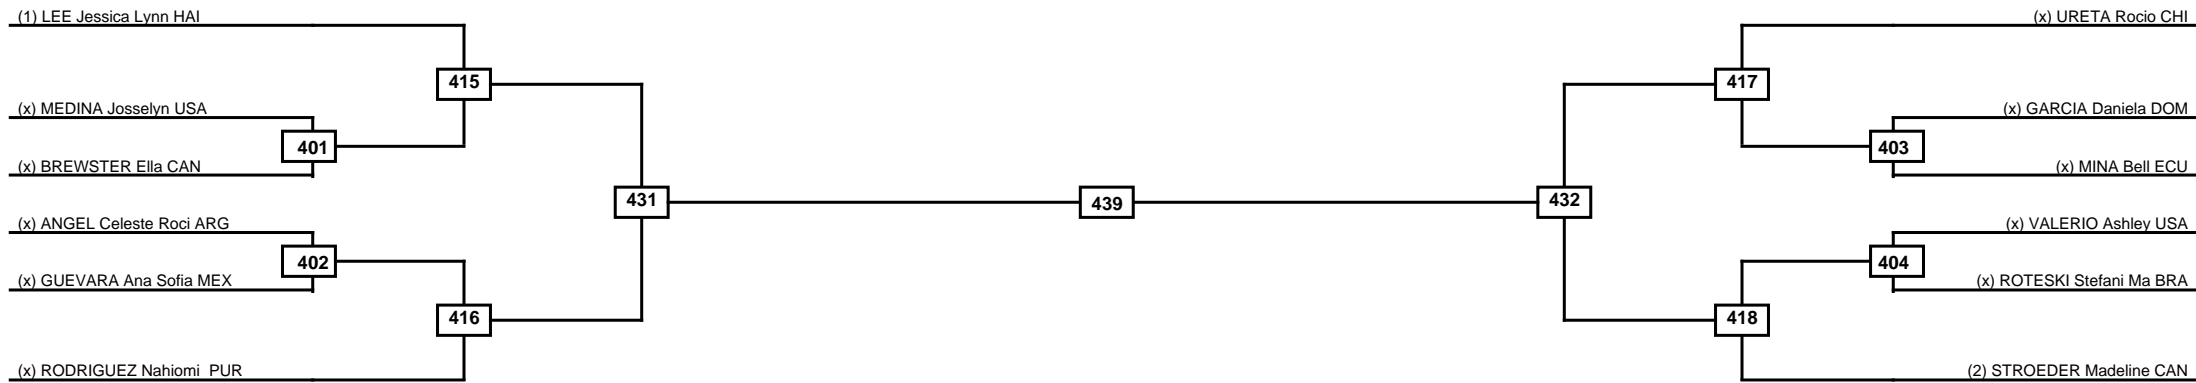

Round of 16	Quarterfinals	Semifinals	Final	Semifinals	Quarterfinals	Round of 16

Classification
1
2
3
3

LEGEND	RSC: Win by Referee stops contest	PTG: Win by Point gap	SUP: Win by Superiority	DSQ: Win by Disqualification	DQB: Win by Disqualification for Unsportsmanlike behavior	DWR: Win by double Withdrawal	R: Round
	(x)Seed	PFT: Win by Final score	GDP: Win by Golden points	WDR: Win by Withdrawal	PUN: Win by Punitive declaration	DDB: Double disqualification for Unsportsmanlike behavior	DDQ: Double Disqualification