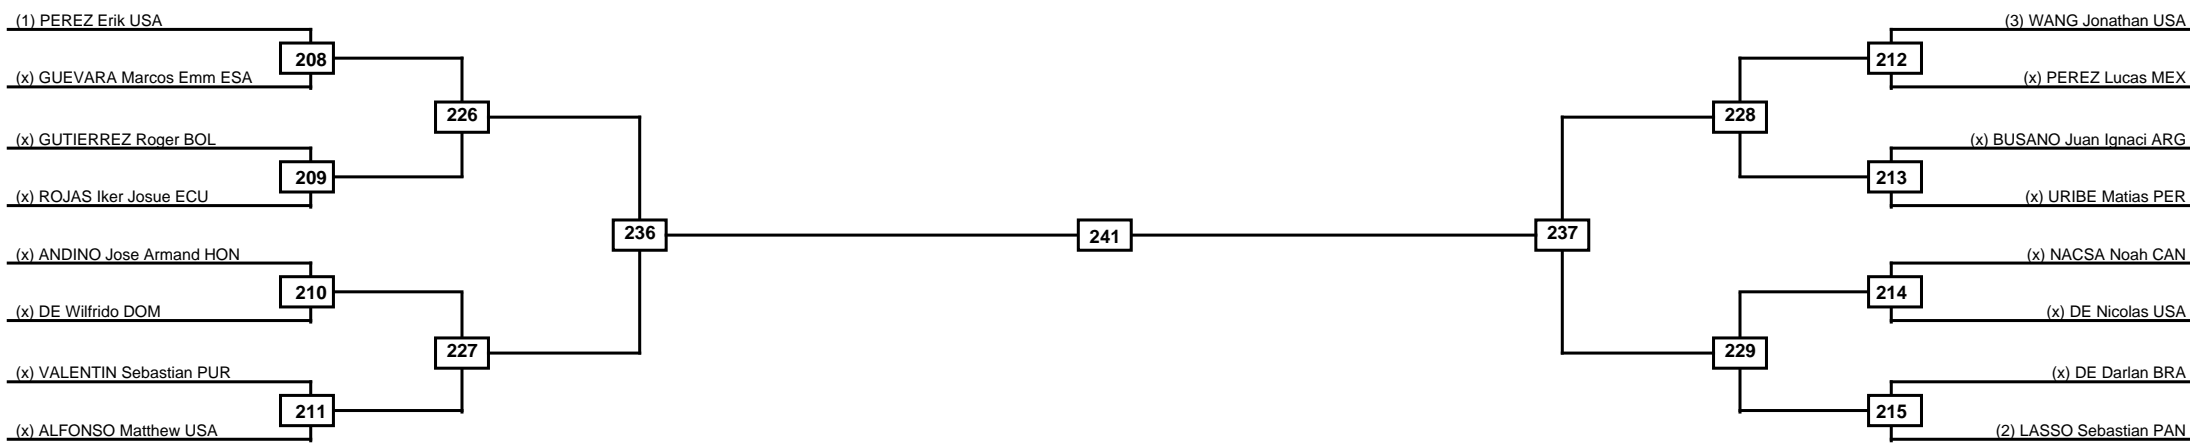

Round of 16
Quarterfinals
Semifinals
Final
Semifinals
Quarterfinals
Round of 16

Classification
1
2
3
3

LEGEND RSC: Win by Referee stops contest   PTG: Win by Point gap   SUP: Win by Superiority   DSQ: Win by Disqualification   DQB: Win by Disqualification for Unsportsmanlike behavior   DWR: Win by double Withdrawal   R: Round
(x)Seed   PFT: Win by Final score   GDP: Win by Golden points   WDR: Win by Withdrawal   PUN: Win by Punitive declaration   DDB: Double disqualification for Unsportsmanlike behavior   DDQ: Double Disqualification