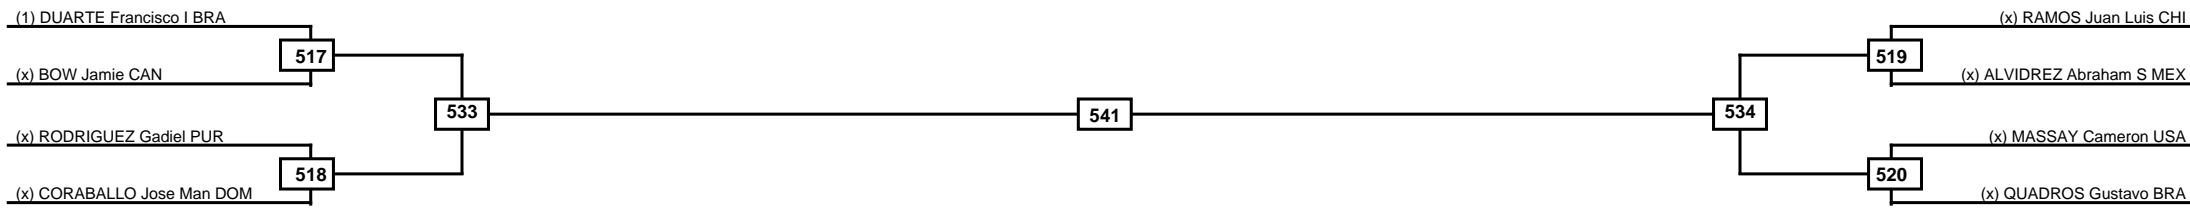

Quarterfinals	Semifinals	Final	Semifinals	Quarterfinals
---------------	------------	-------	------------	---------------

Classification
1
2
3
3

LEGEND	RSC: Win by Referee stops contest	PTG: Win by Point gap	SUP: Win by Superiority	DSQ: Win by Disqualification	DQB: Win by Disqualification for Unsportsmanlike behavior	DWR: Win by double Withdrawal	R: Round
(x)Seed	PFT: Win by Final score	GDP: Win by Golden points	WDR: Win by Withdrawal	PUN: Win by Punitive declaration	DDB: Double disqualification for Unsportsmanlike behavior	DDQ: Double Disqualification	

Classification
1
2
3
3

LEGEND	RSC: Win by Referee stops contest	PTG: Win by Point gap	SUP: Win by Superiority	DSQ: Win by Disqualification	DQB: Win by Disqualification for Unsportsmanlike behavior	DWR: Win by double Withdrawal	R: Round
	PFT: Win by Final score	GDP: Win by Golden points	WDR: Win by Withdrawal	PUN: Win by Punitive declaration	DDB: Double disqualification for Unsportsmanlike behavior	DDQ: Double Disqualification	