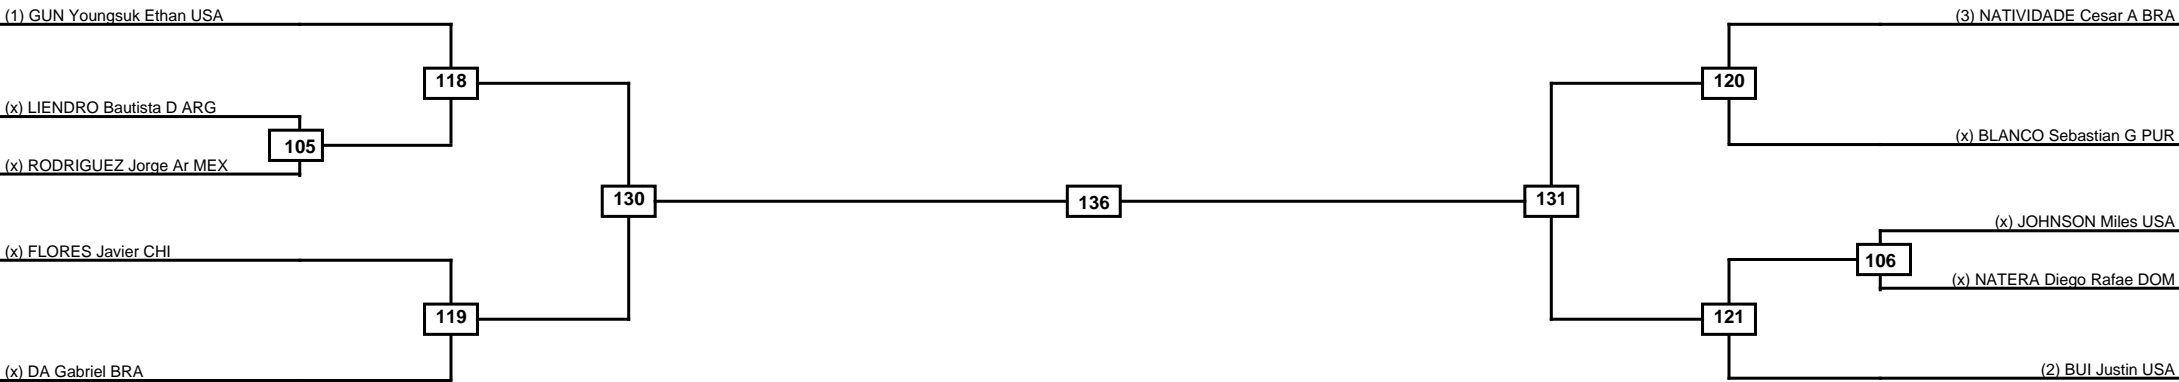

Round of 16	Quarterfinals	Semifinals	Final

Classification
1
2
3
3

LEGEND	RSC: Win by Referee stops contest	PTG: Win by Point gap	SUP: Win by Superiority	DSQ: Win by Disqualification	DQB: Win by Disqualification for Unsportsmanlike behavior	DWR: Win by double Withdrawal	R: Round
(x)Seed	PFT: Win by Final score	GDP: Win by Golden points	WDR: Win by Withdrawal	PUN: Win by Punitive declaration	DDB: Double disqualification for Unsportsmanlike behavior	DDQ: Double Disqualification