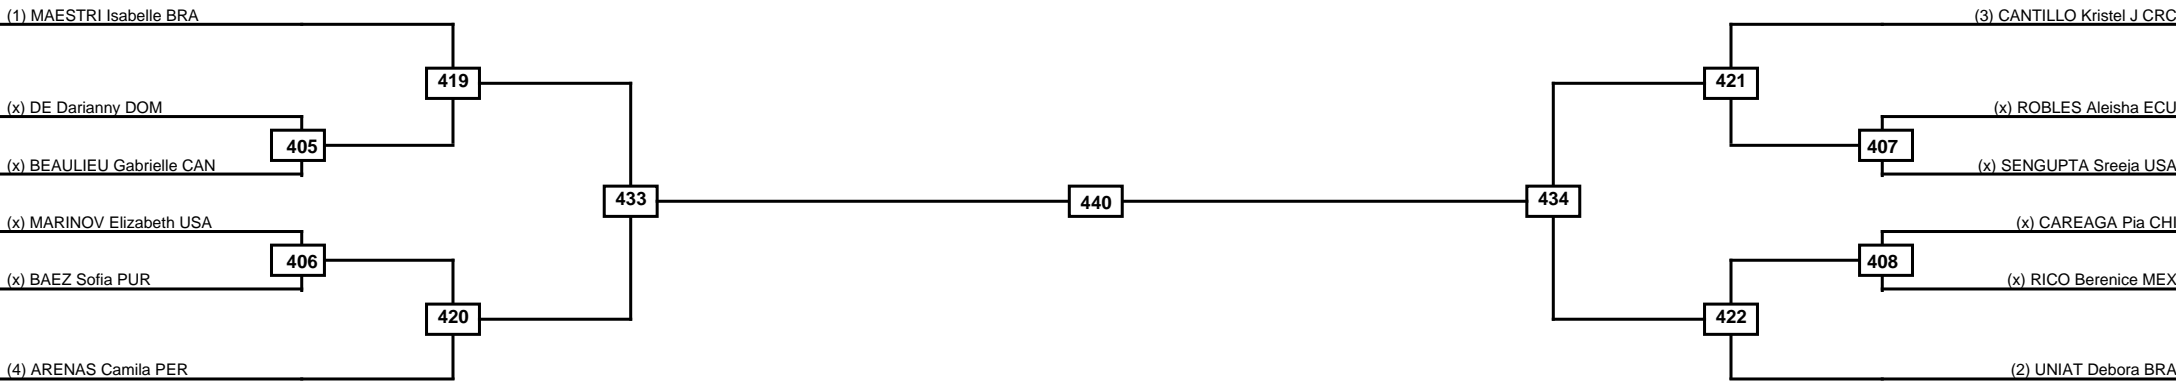

Round of 16	Quarterfinals	Semifinals	Final

Classification
1
2
3
3

LEGEND	RSC: Win by Referee stops contest	PTG: Win by Point gap	SUP: Win by Superiority	DSQ: Win by Disqualification	DQB: Win by Disqualification for Unsportsmanlike behavior	DWR: Win by double Withdrawal	R: Round
(x)Seed	PFT: Win by Final score	GDP: Win by Golden points	WDR: Win by Withdrawal	PUN: Win by Punitive declaration	DDB: Double disqualification for Unsportsmanlike behavior	DDQ: Double Disqualification