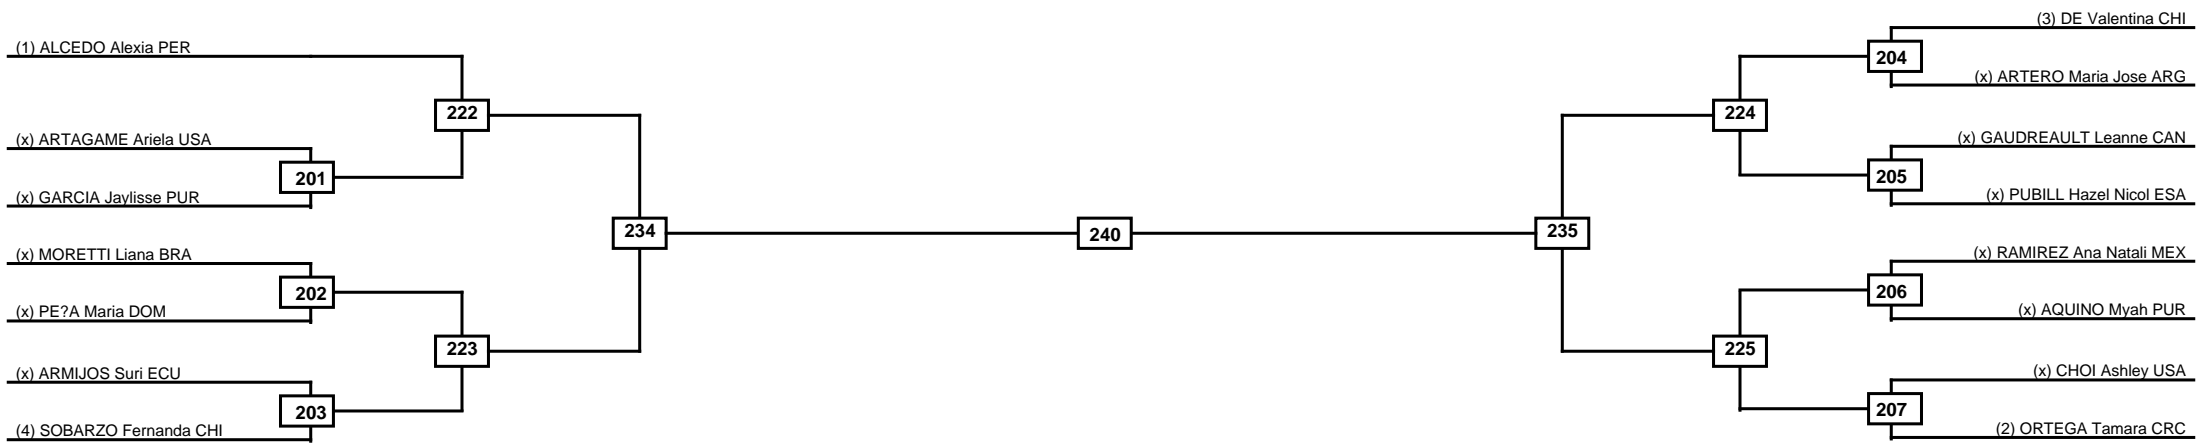

Round of 16	Quarterfinals	Semifinals	Final	Semifinals	Quarterfinals	Round of 16

Classification
1
2
3
3

LEGEND	RSC: Win by Referee stops contest	PTG: Win by Point gap	SUP: Win by Superiority	DSQ: Win by Disqualification	DQB: Win by Disqualification for Unsportsmanlike behavior	DWR: Win by double Withdrawal	R: Round
	PFT: Win by Final score	GDP: Win by Golden points	WDR: Win by Withdrawal	PUN: Win by Punitive declaration	DDB: Double disqualification for Unsportsmanlike behavior	DDQ: Double Disqualification