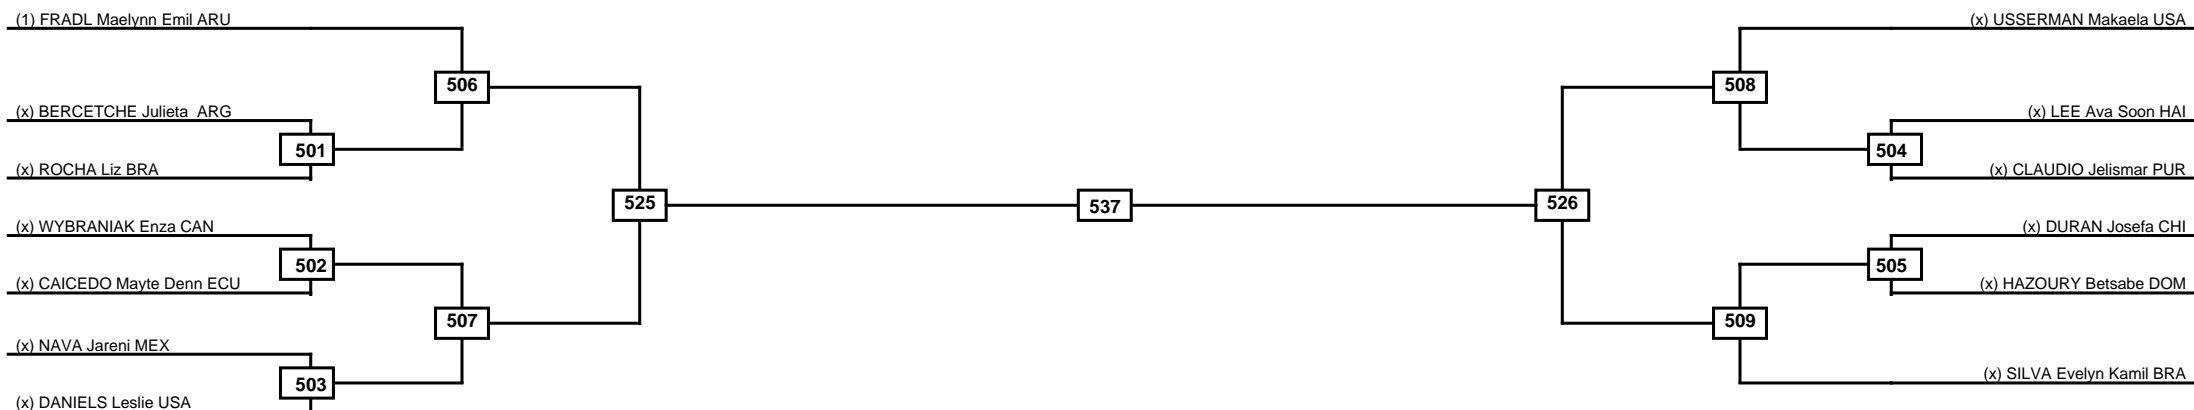

Round of 16   Quarterfinals   Semifinals   Final   Semifinals   Quarterfinals   Round of 16

Classification
1
2
3
3

LEGEND RSC: Win by Referee stops contest   PTG: Win by Point gap   SUP: Win by Superiority   DSQ: Win by Disqualification   DQB: Win by Disqualification for Unsportsmanlike behavior   DWR: Win by double Withdrawal   R: Round
(x)Seed   PFT: Win by Final score   GDP: Win by Golden points   WDR: Win by Withdrawal   PUN: Win by Punitive declaration   DDB: Double disqualification for Unsportsmanlike behavior   DDQ: Double Disqualification