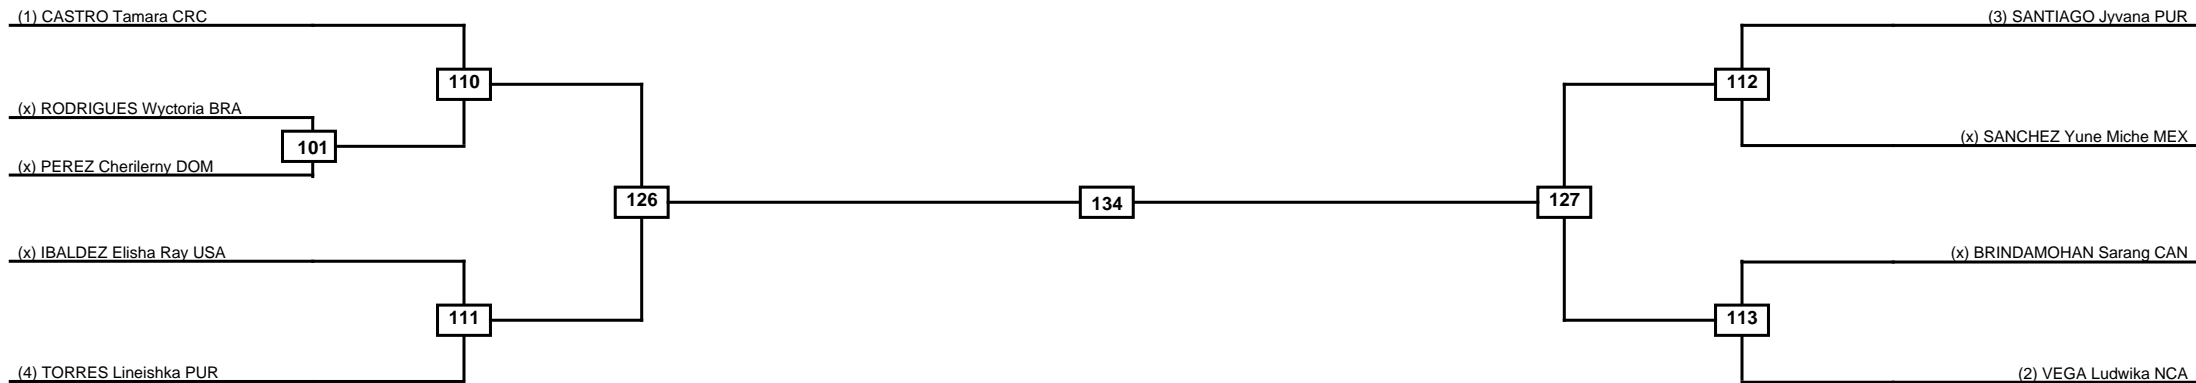

Round of 16	Quarterfinals	Semifinals	Final	Semifinals	Quarterfinals	Round of 16

Classification
1
2
3
3

LEGEND	RSC: Win by Referee stops contest	PTG: Win by Point gap	SUP: Win by Superiority	DSQ: Win by Disqualification	DQB: Win by Disqualification for Unsportsmanlike behavior	DWR: Win by double Withdrawal	R: Round
(x)Seed	PFT: Win by Final score	GDP: Win by Golden points	WDR: Win by Withdrawal	PUN: Win by Punitive declaration	DDB: Double disqualification for Unsportsmanlike behavior	DDQ: Double Disqualification