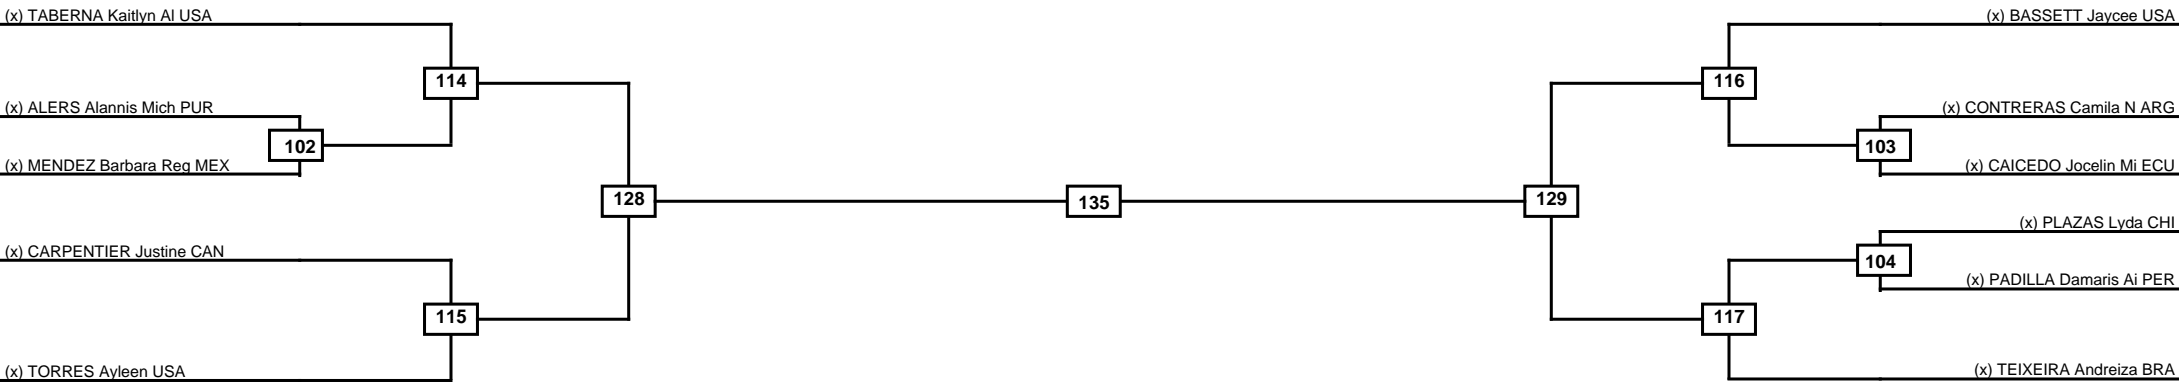

Round of 16	Quarterfinals	Semifinals	Final

Classification
1
2
3
3

LEGEND	RSC: Win by Referee stops contest	PTG: Win by Point gap	SUP: Win by Superiority	DSQ: Win by Disqualification	DQB: Win by Disqualification for Unsportsmanlike behavior	DWR: Win by double Withdrawal	R: Round
(x)Seed	PFT: Win by Final score	GDP: Win by Golden points	WDR: Win by Withdrawal	PUN: Win by Punitive declaration	DDB: Double disqualification for Unsportsmanlike behavior	DDQ: Double Disqualification