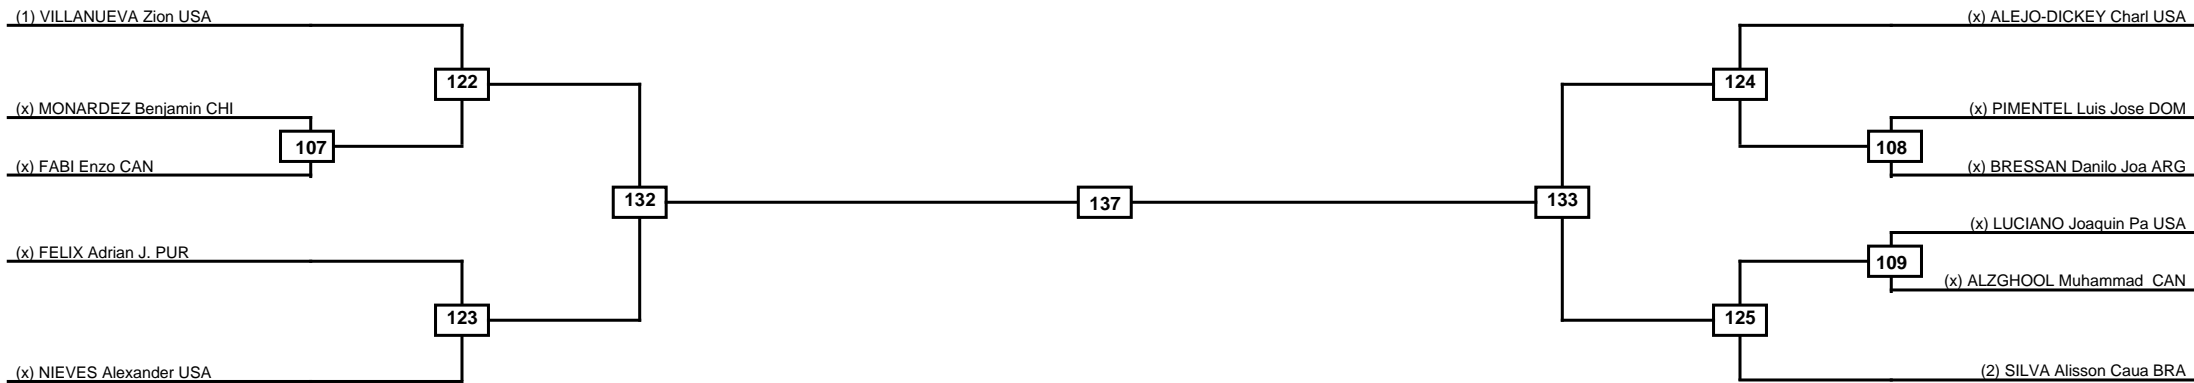

Round of 16	Quarterfinals	Semifinals	Final	Semifinals	Quarterfinals	Round of 16

Classification
1
2
3
3

LEGEND	RSC: Win by Referee stops contest	PTG: Win by Point gap	SUP: Win by Superiority	DSQ: Win by Disqualification	DQB: Win by Disqualification for Unsportsmanlike behavior	DWR: Win by double Withdrawal	R: Round
	PFT: Win by Final score	GDP: Win by Golden points	WDR: Win by Withdrawal	PUN: Win by Punitive declaration	DDB: Double disqualification for Unsportsmanlike behavior	DDQ: Double Disqualification