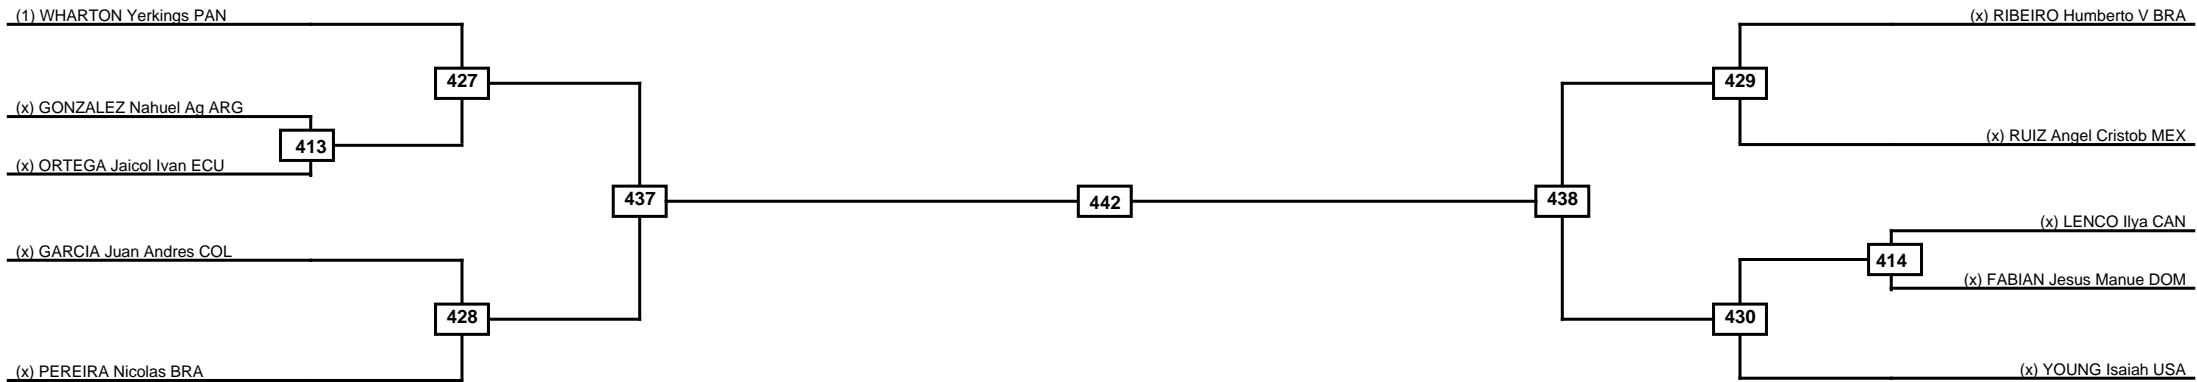

Round of 16   Quarterfinals   Semifinals   Final   Semifinals   Quarterfinals   Round of 16

Classification
1
2
3
3