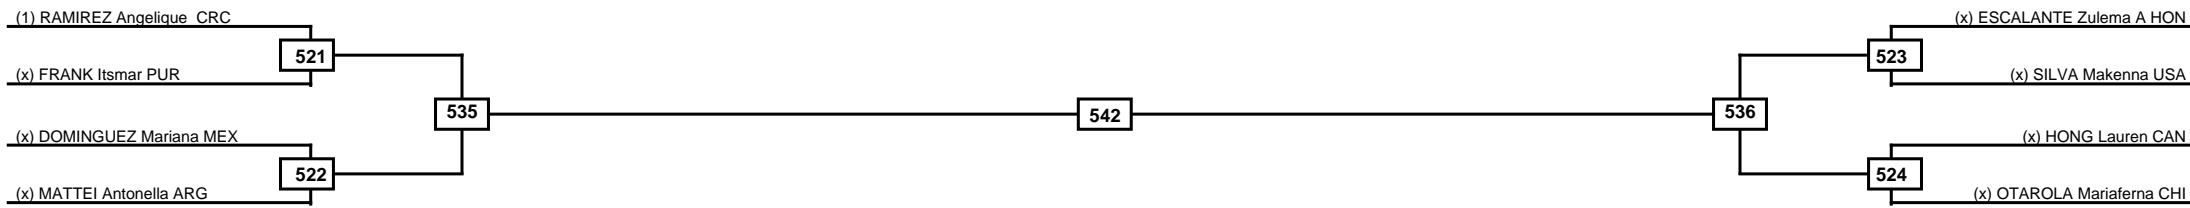

Quarterfinals	Semifinals	Final	Semifinals	Quarterfinals

Classification
1
2
3
3

LEGEND	RSC: Win by Referee stops contest	PTG: Win by Point gap	SUP: Win by Superiority	DSQ: Win by Disqualification	DQB: Win by Disqualification for Unsportsmanlike behavior	DWR: Win by double Withdrawal	R: Round
(x)Seed	PFT: Win by Final score	GDP: Win by Golden points	WDR: Win by Withdrawal	PUN: Win by Punitive declaration	DDB: Double disqualification for Unsportsmanlike behavior	DDQ: Double Disqualification