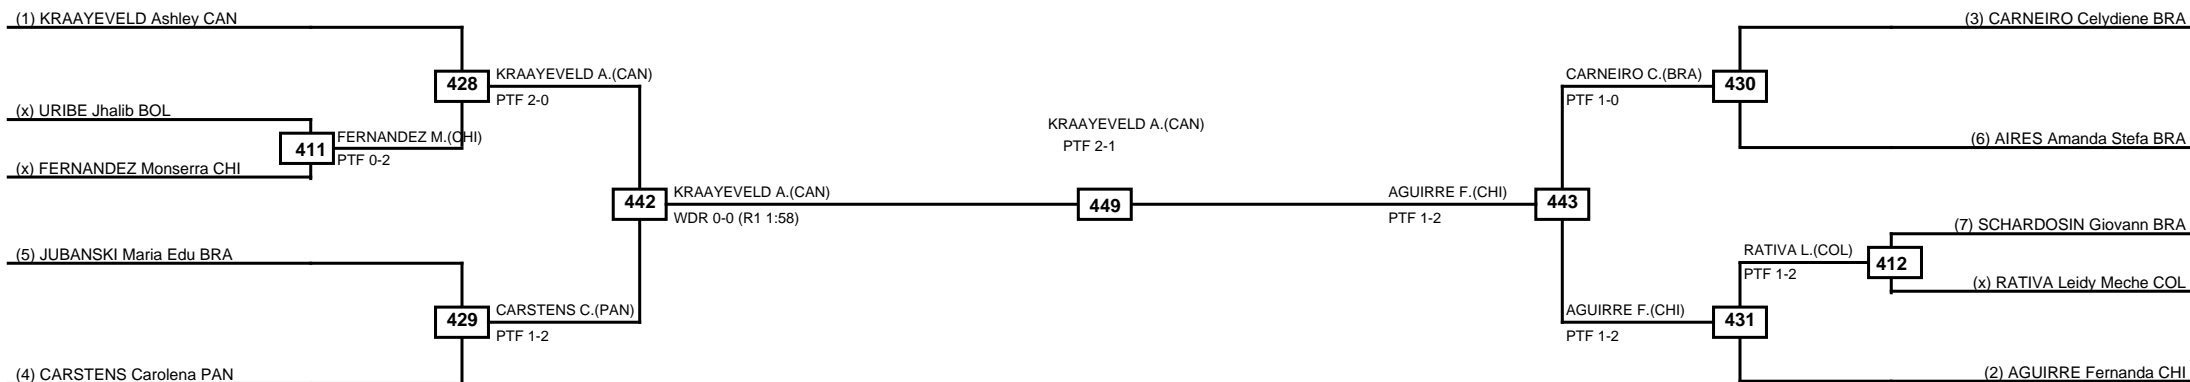

Round of 16	Quarterfinals	Semifinals	Final	Semifinals	Quarterfinals	Round of 16

Classification
1 KRAAYEVELD Ashley CAN
2 AGUIRRE Fernanda CHI
3 CARSTENS Carolena PAN
3 CARNEIRO Celydiene BRA

LEGEND	RSC: Win by Referee stops contest	PTG: Win by Point gap	SUP: Win by Superiority	DSQ: Win by Disqualification	DQB: Win by Disqualification for Unsportsmanlike behavior	DWR: Win by double Withdrawal	R: Round
	(x)Seed	PFT: Win by Final score	GDP: Win by Golden points	WDR: Win by Withdrawal	PUN: Win by Punitive declaration	DDB: Double disqualification for Unsportsmanlike behavior	DDQ: Double Disqualification