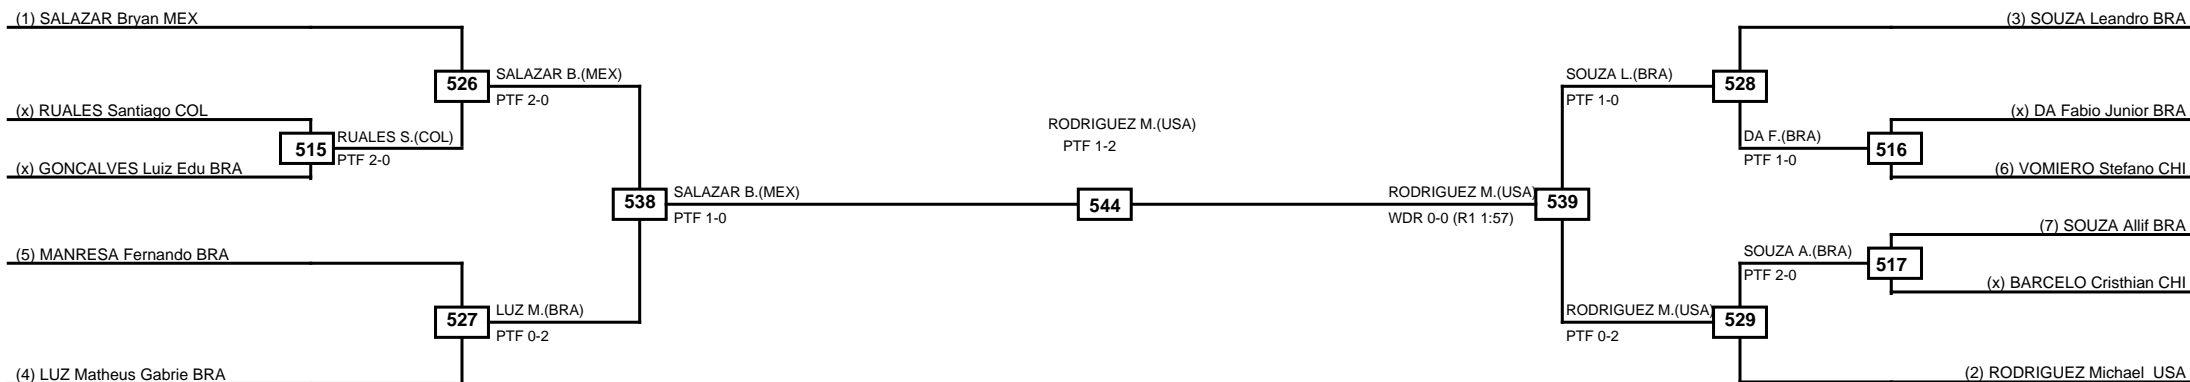

Round of 16	Quarterfinals	Semifinals	Final	Semifinals	Quarterfinals	Round of 16
-------------	---------------	------------	-------	------------	---------------	-------------

Classification
1 RODRIGUEZ Michael C. USA
2 SALAZAR Bryan MEX
3 LUZ Matheus Gabriel BRA
3 SOUZA Leandro BRA