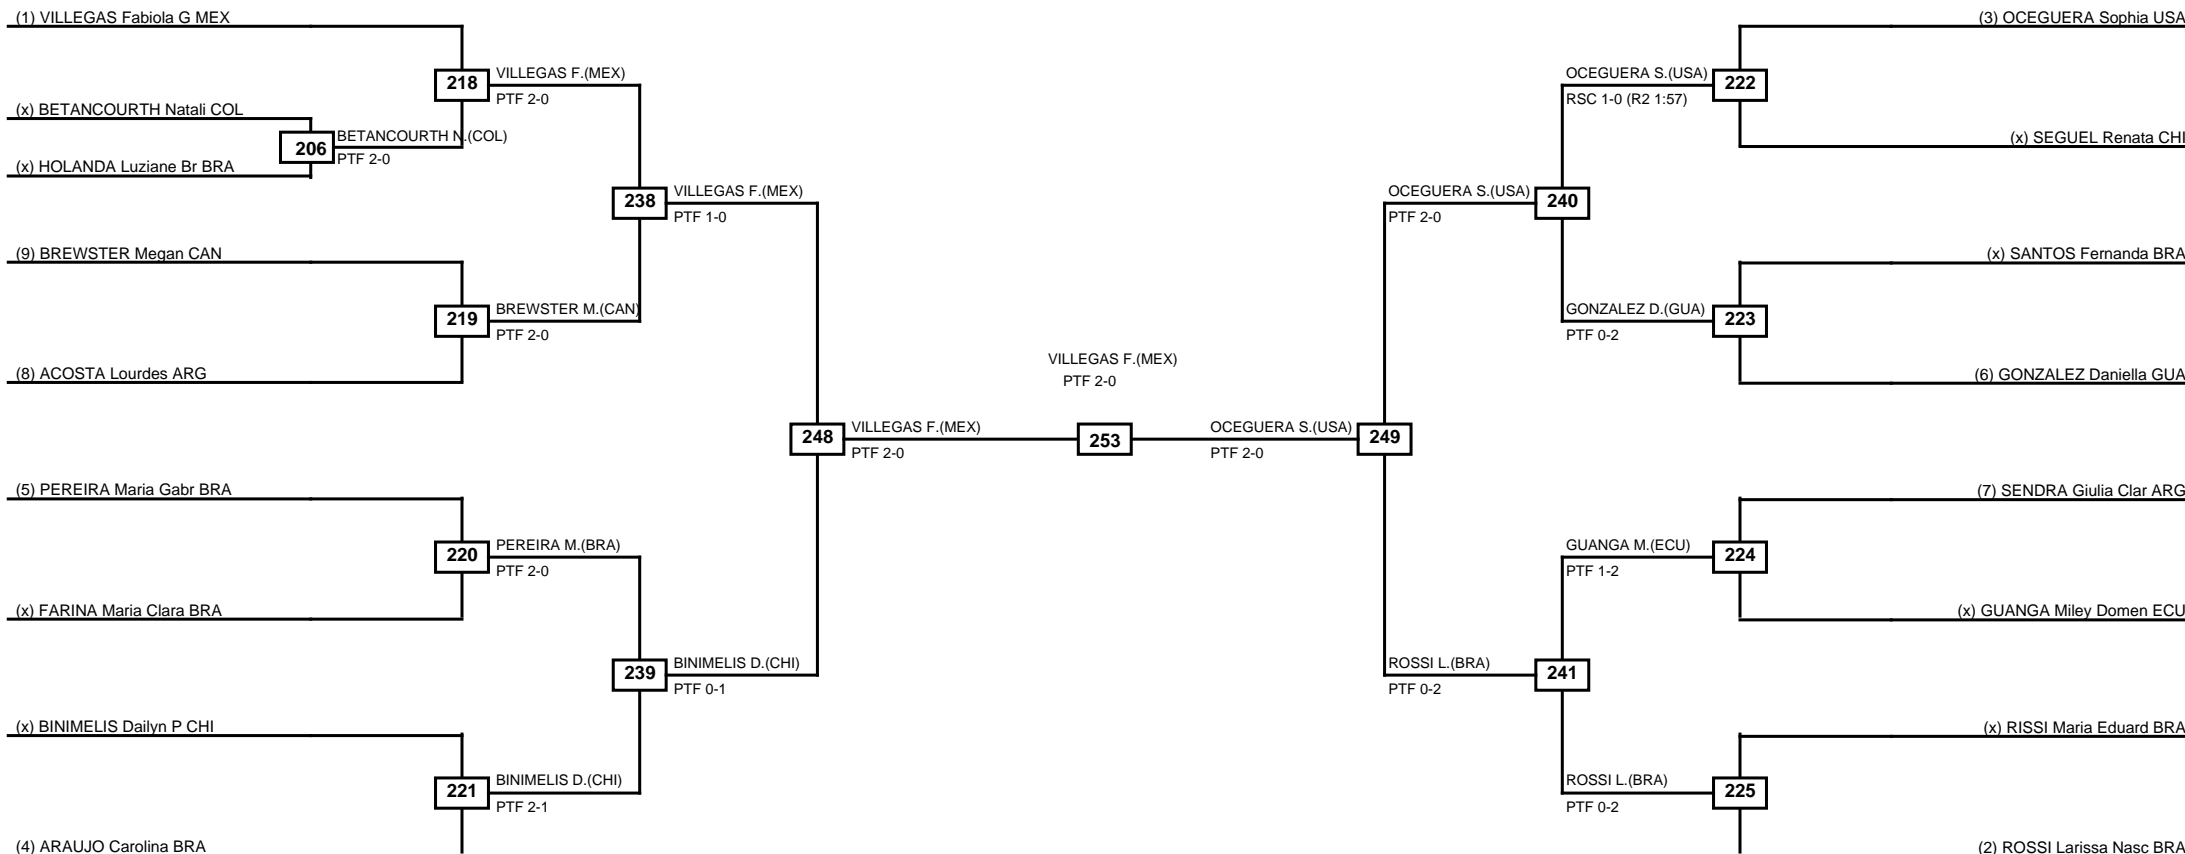

Round of 32   Round of 16   Quarterfinals   Semifinals   Final   Semifinals   Quarterfinals   Round of 16   Round of 32

Classification
1 VILLEGAS Fabiola Guadalupe MEX
2 OCEGUERA Sophia USA
3 BINIMELIS Dailyn Poulette CHI
3 ROSSI Larissa Nascimento BRA

LEGEND RSC: Win by Referee stops contest   PTF: Win by Point gap   SUP: Win by Superiority   DSQ: Win by Disqualification   DQB: Win by Disqualification for Unsportsmanlike behavior   DWR: Win by double Withdrawal   R: Round
(x)Seed   PFT: Win by Final score   GDP: Win by Golden points   WDR: Win by Withdrawal   PUN: Win by Punitive declaration   DDB: Double disqualification for Unsportsmanlike behavior   DDQ: Double Disqualification