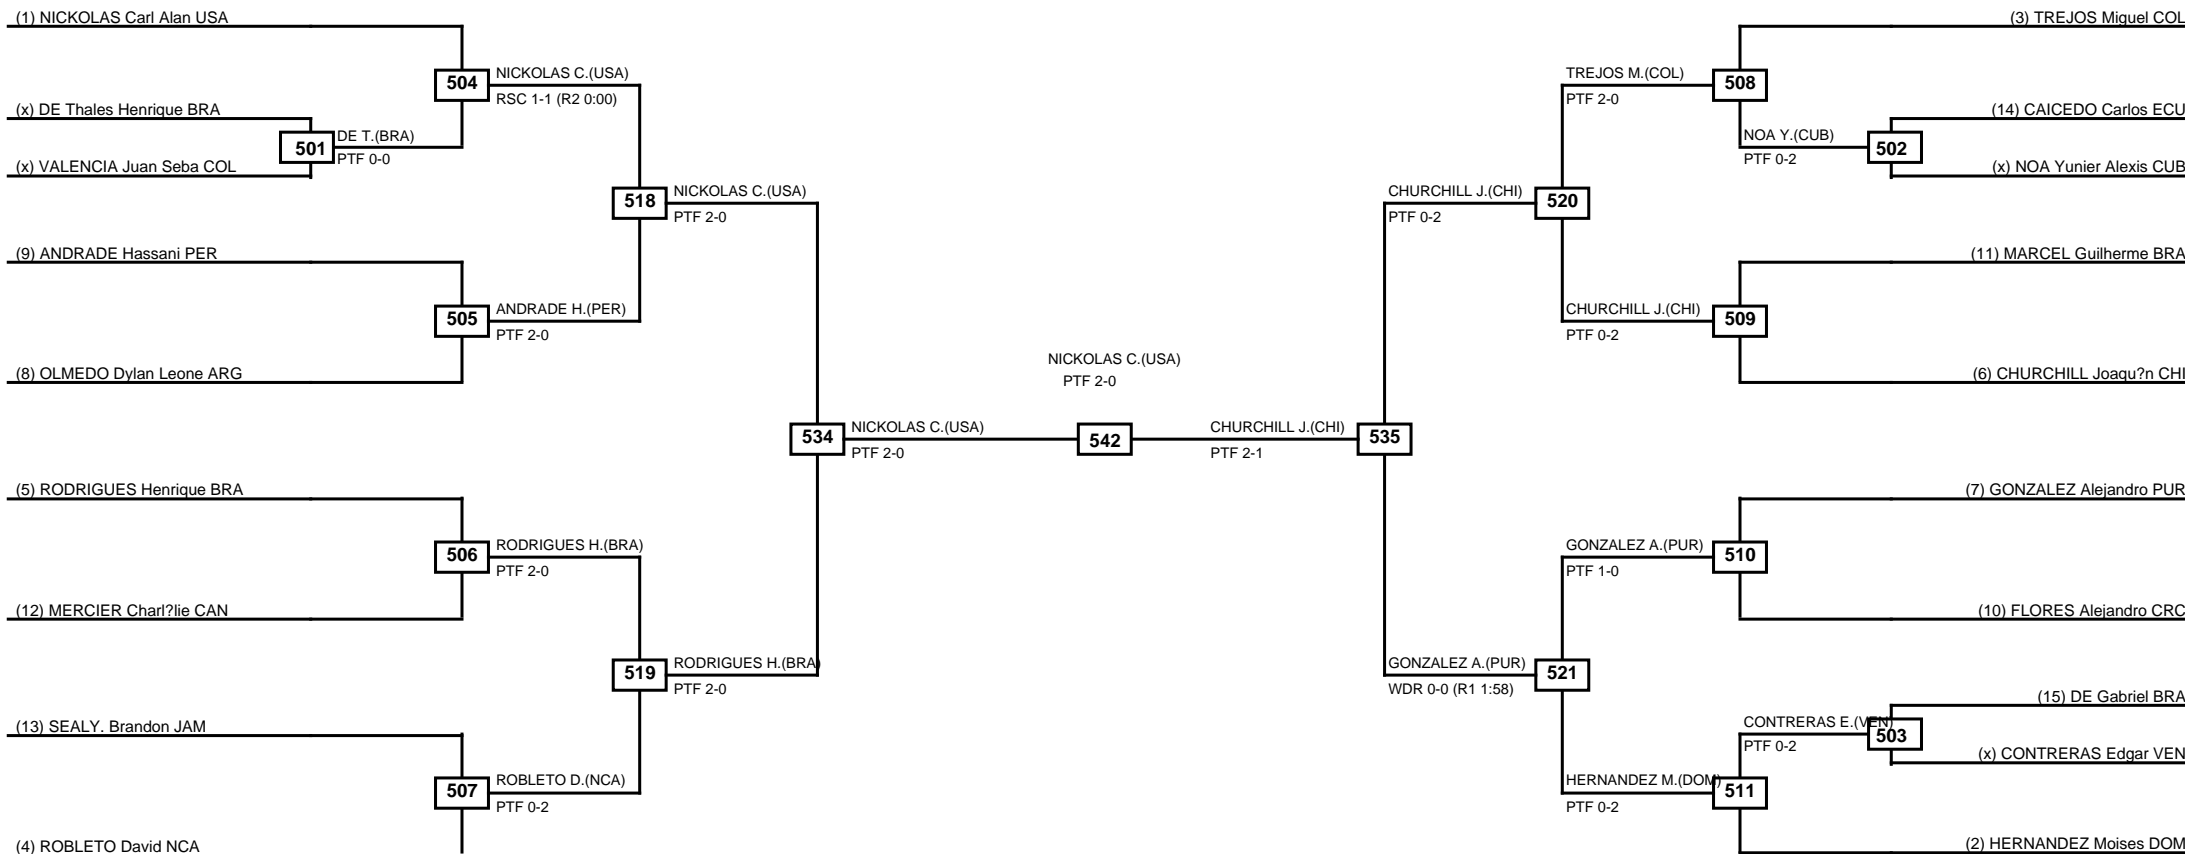

Round of 32   Round of 16   Quarterfinals   Semifinals   Final   Semifinals   Quarterfinals   Round of 16   Round of 32

Classification
1 NICKOLAS Carl Alan USA
2 CHURCHILL Joaquin CHI
3 RODRIGUES Henrique Marques BRA
3 GONZALEZ Alejandro PUR

LEGEND   RSC: Win by Referee stops contest   PTG: Win by Point gap   SUP: Win by Superiority   DSQ: Win by Disqualification   DQB: Win by Disqualification for Unsportsmanlike behavior   DWR: Win by double Withdrawal   R: Round
(x)Seed   PFT: Win by Final score   GDP: Win by Golden points   WDR: Win by Withdrawal   PUN: Win by Punitive declaration   DDB: Double disqualification for Unsportsmanlike behavior   DDQ: Double Disqualification