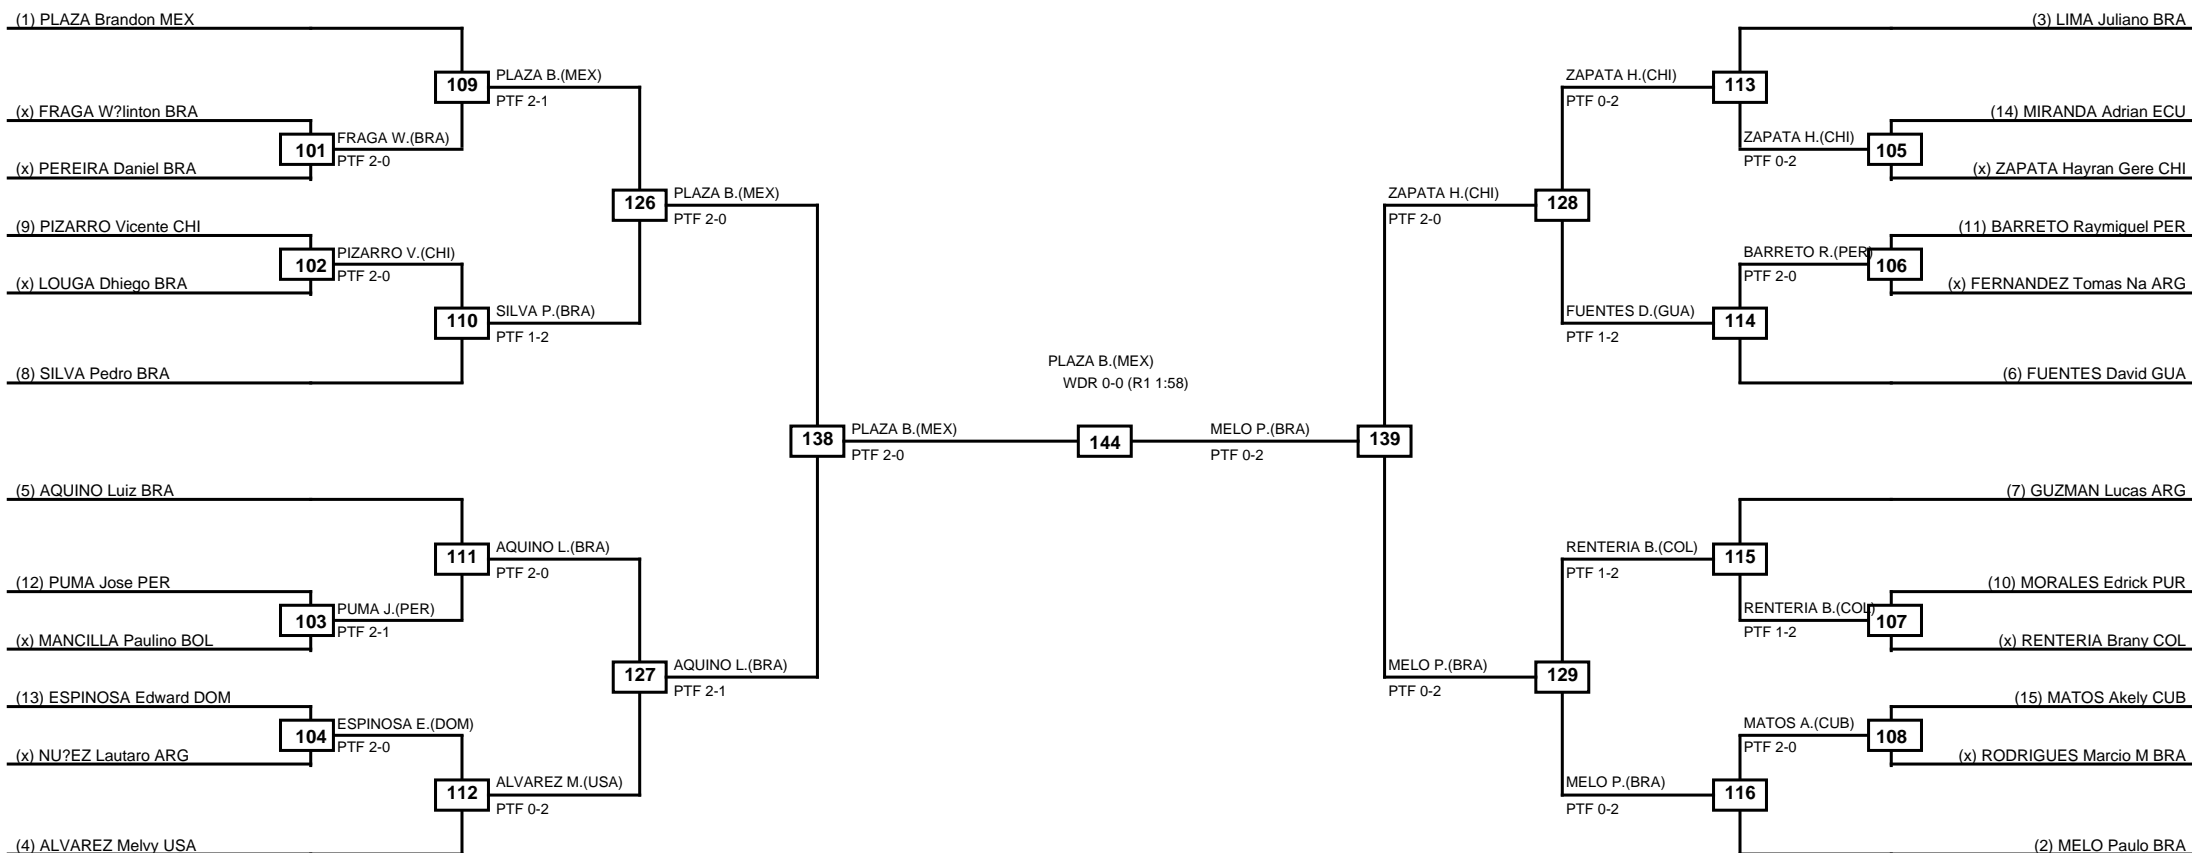

Round of 32   Round of 16   Quarterfinals   Semifinals   Final   Semifinals   Quarterfinals   Round of 16   Round of 32

Classification
1 PLAZA Brandon MEX
2 MELO Paulo BRA
3 ZAPATA Hayran Geremias CHI
3 AQUINO Luiz BRA

LEGEND RSC: Win by Referee stops contest   PTF: Win by Point gap   SUP: Win by Superiority   DSQ: Win by Disqualification   DQB: Win by Disqualification for Unsportsmanlike behavior   DWR: Win by double Withdrawal   R: Round
(x)Seed   PFT: Win by Final score   GDP: Win by Golden points   WDR: Win by Withdrawal   PUN: Win by Punitive declaration   DDB: Double disqualification for Unsportsmanlike behavior   DDQ: Double Disqualification