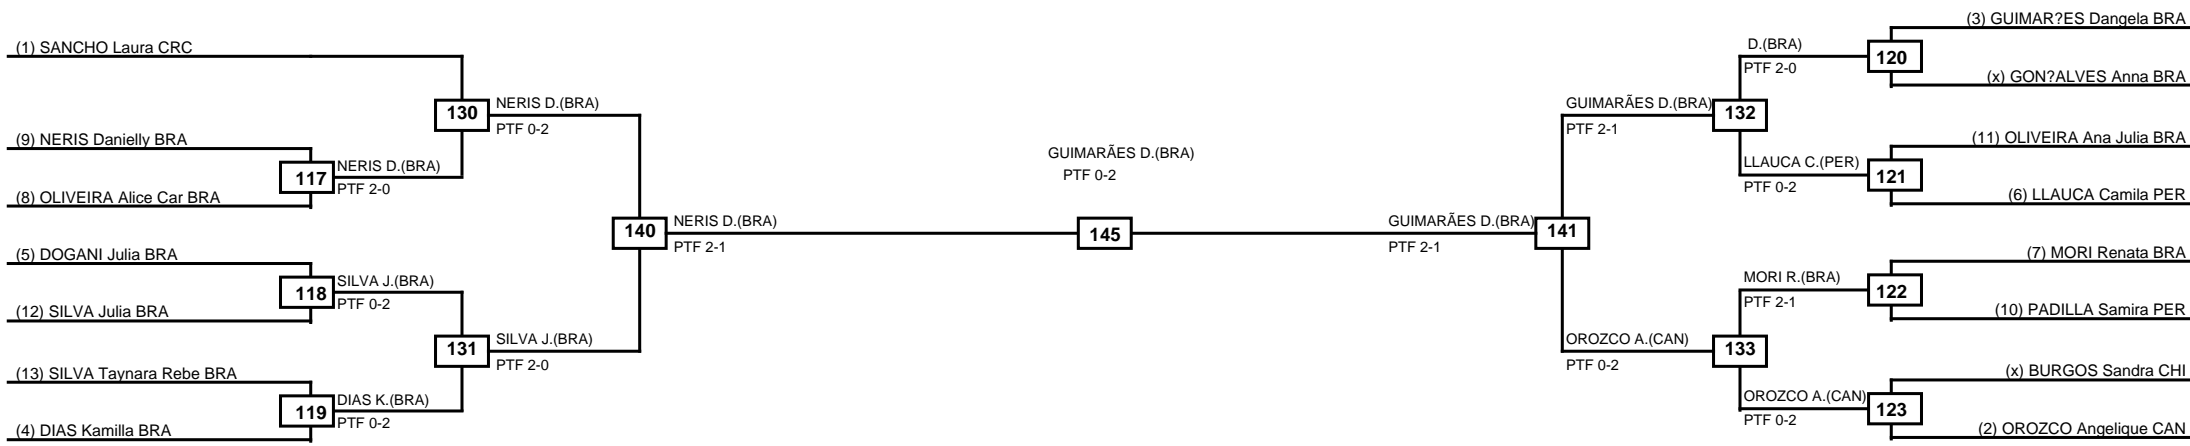

Round of 16	Quarterfinals	Semifinals	Final	Semifinals	Quarterfinals	Round of 16

Classification
1 GUIMARÃES D.(BRA)
2 NERIS Danielly BRA
3 SILVA Julia BRA
3 OROZCO Angelique CAN

LEGEND RSC: Win by Referee stops contest   PTG: Win by Point gap   SUP: Win by Superiority   DSQ: Win by Disqualification   DQB: Win by Disqualification for Unsportsmanlike behavior   DWR: Win by double Withdrawal   R: Round
(x)Seed   PFT: Win by Final score   GDP: Win by Golden points   WDR: Win by Withdrawal   PUN: Win by Punitive declaration   DDB: Double disqualification for Unsportsmanlike behavior   DDQ: Double Disqualification