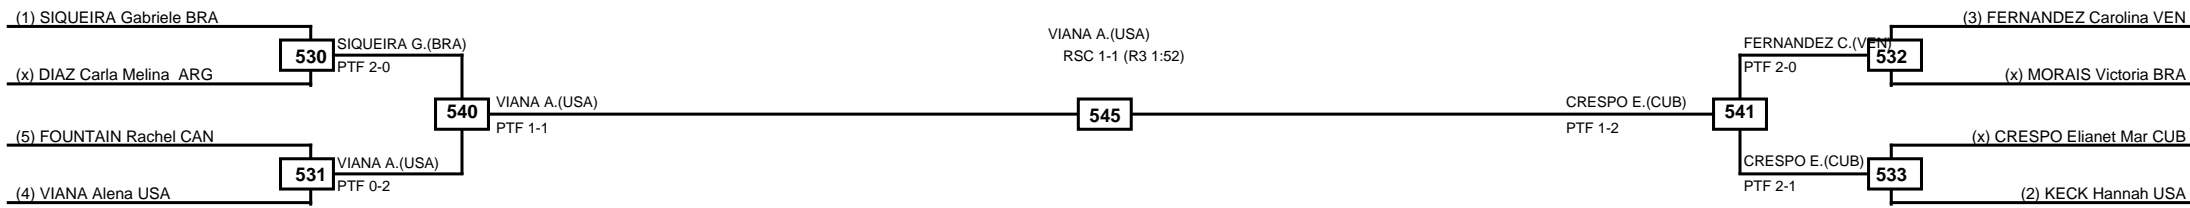

Quarterfinals	Semifinals	Final	Semifinals	Quarterfinals

Classification
1 VIANA Alena USA
2 CRESPO Elianet MarÃ-a CUB
3 SIQUEIRA Gabriele BRA
3 FERNANDEZ Carolina VEN

LEGEND	RSC: Win by Referee stops contest	PTG: Win by Point gap	SUP: Win by Superiority	DSQ: Win by Disqualification	DQB: Win by Disqualification for Unsportsmanlike behavior	DWR: Win by double Withdrawal	R: Round
(x)Seed	PFT: Win by Final score	GDP: Win by Golden points	WDR: Win by Withdrawal	PUN: Win by Punitive declaration	DDB: Double disqualification for Unsportsmanlike behavior	DDQ: Double Disqualification