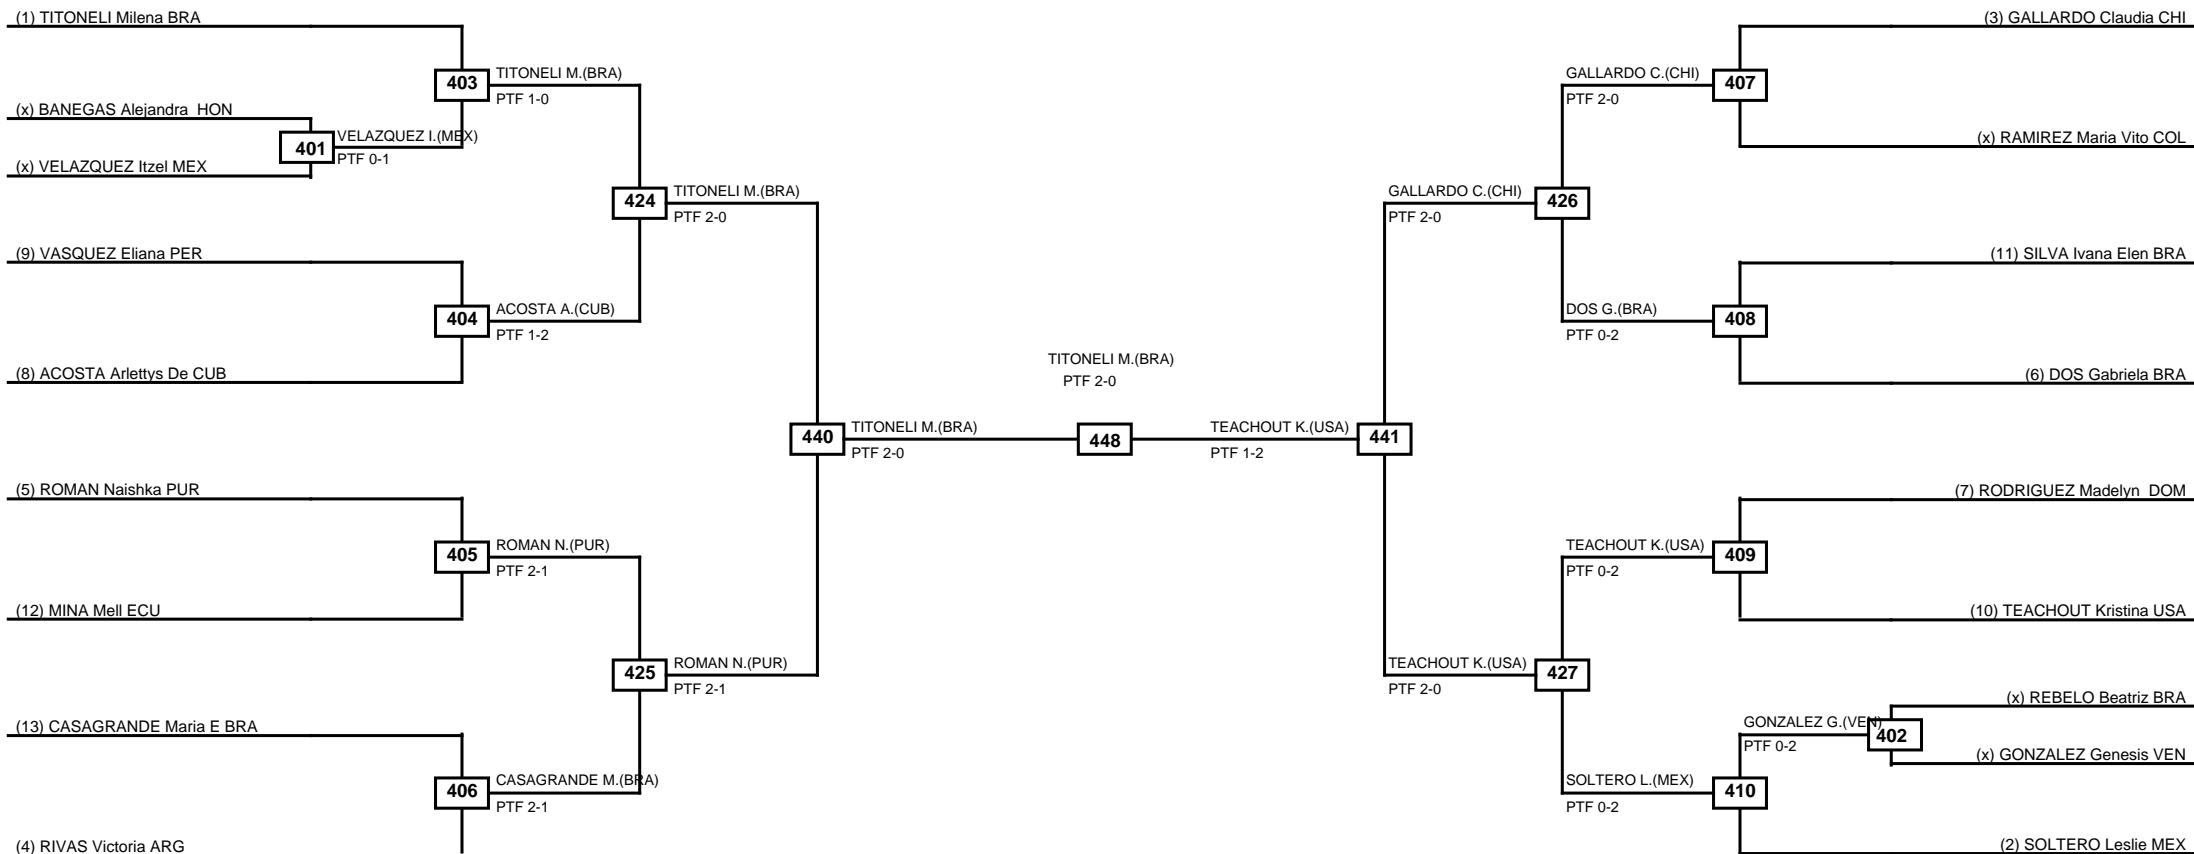

Round of 32   Round of 16   Quarterfinals   Semifinals   Final   Semifinals   Quarterfinals   Round of 16   Round of 32

Classification
1 TITONELI Milena BRA
2 TEACHOUT Kristina USA
3 ROMAN Naishka PUR
3 GALLARDO Claudia CHI

LEGEND RSC: Win by Referee stops contest   PTF: Win by Point gap   SUP: Win by Superiority   DSQ: Win by Disqualification   DQB: Win by Disqualification for Unsportsmanlike behavior   DWR: Win by double Withdrawal   R: Round
(x)Seed   PFT: Win by Final score   GDP: Win by Golden points   WDR: Win by Withdrawal   PUN: Win by Punitive declaration   DDB: Double disqualification for Unsportsmanlike behavior   DDQ: Double Disqualification