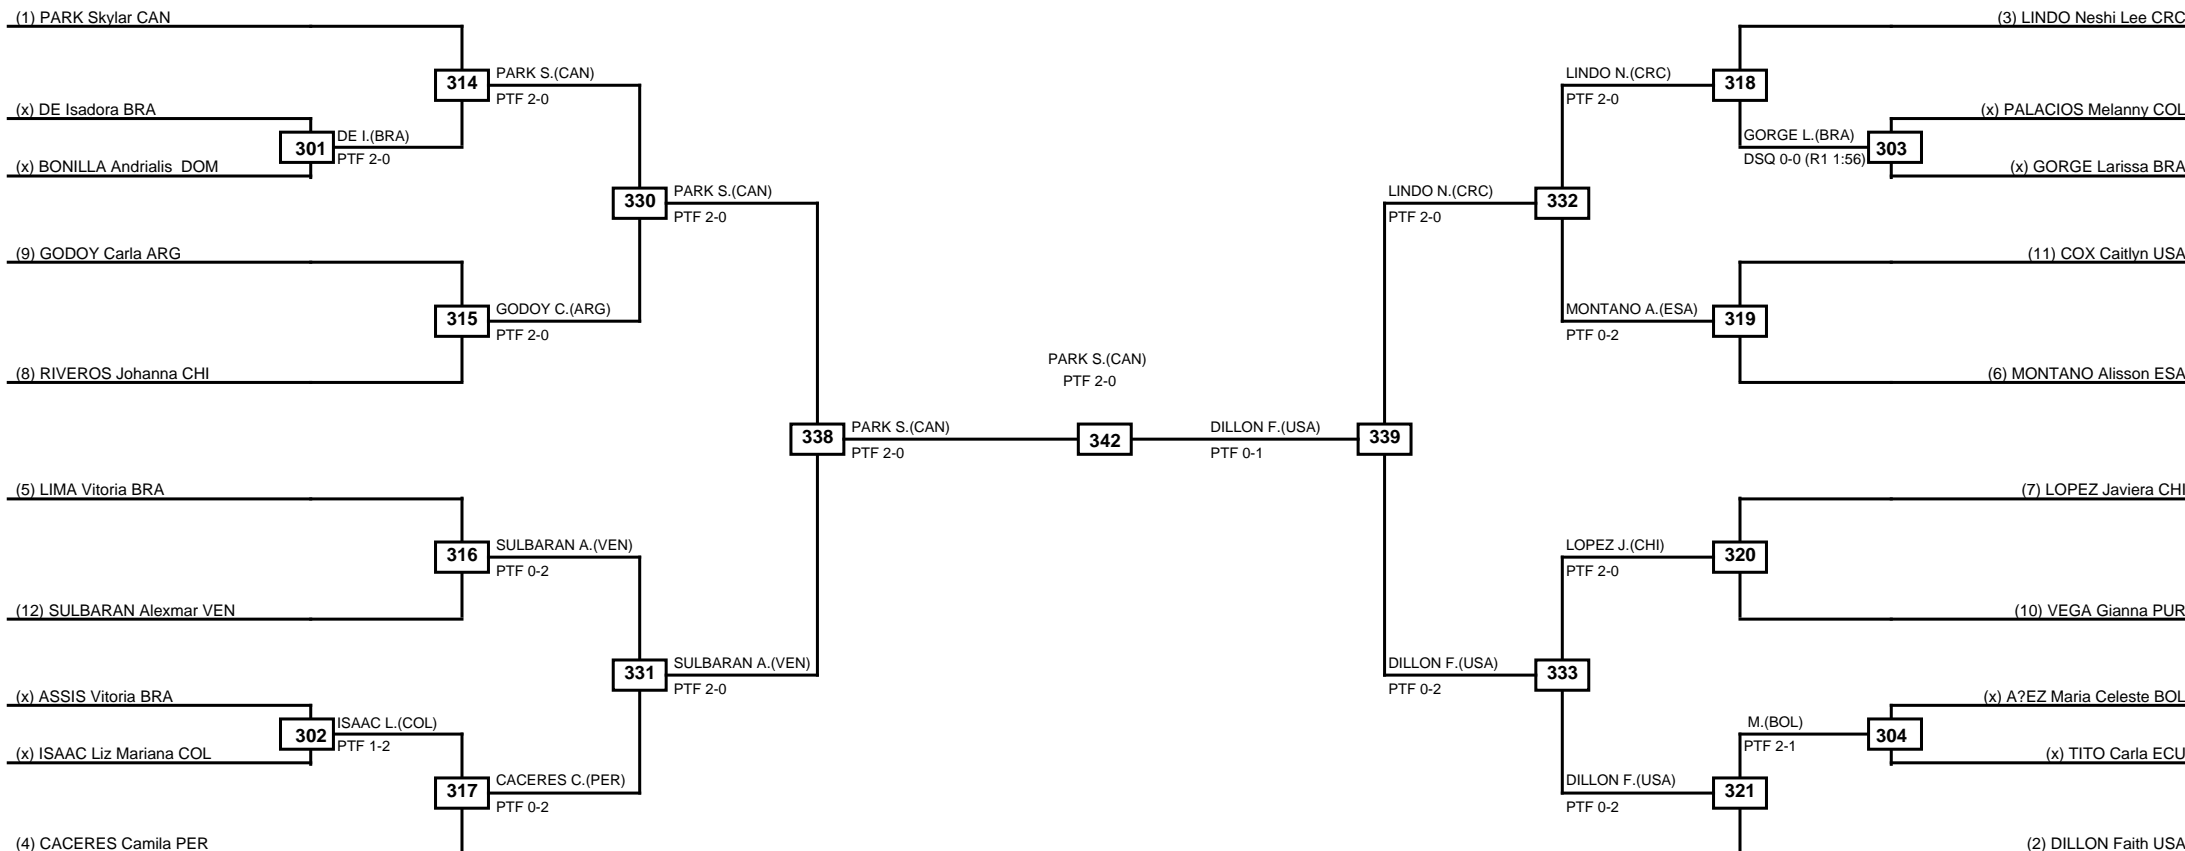

Round of 32   Round of 16   Quarterfinals   Semifinals   Final   Semifinals   Quarterfinals   Round of 16   Round of 32

Classification
1 PARK Skylar CAN
2 DILLON Faith USA
3 SULBARAN Alexmar VEN
3 LINDO Neshi Lee CRC

LEGEND RSC: Win by Referee stops contest   PTF: Win by Point gap   SUP: Win by Superiority   DSQ: Win by Disqualification   DQB: Win by Disqualification for Unsportsmanlike behavior   DWR: Win by double Withdrawal   R: Round
(x)Seed   PFT: Win by Final score   GDP: Win by Golden points   WDR: Win by Withdrawal   PUN: Win by Punitive declaration   DDB: Double disqualification for Unsportsmanlike behavior   DDQ: Double Disqualification