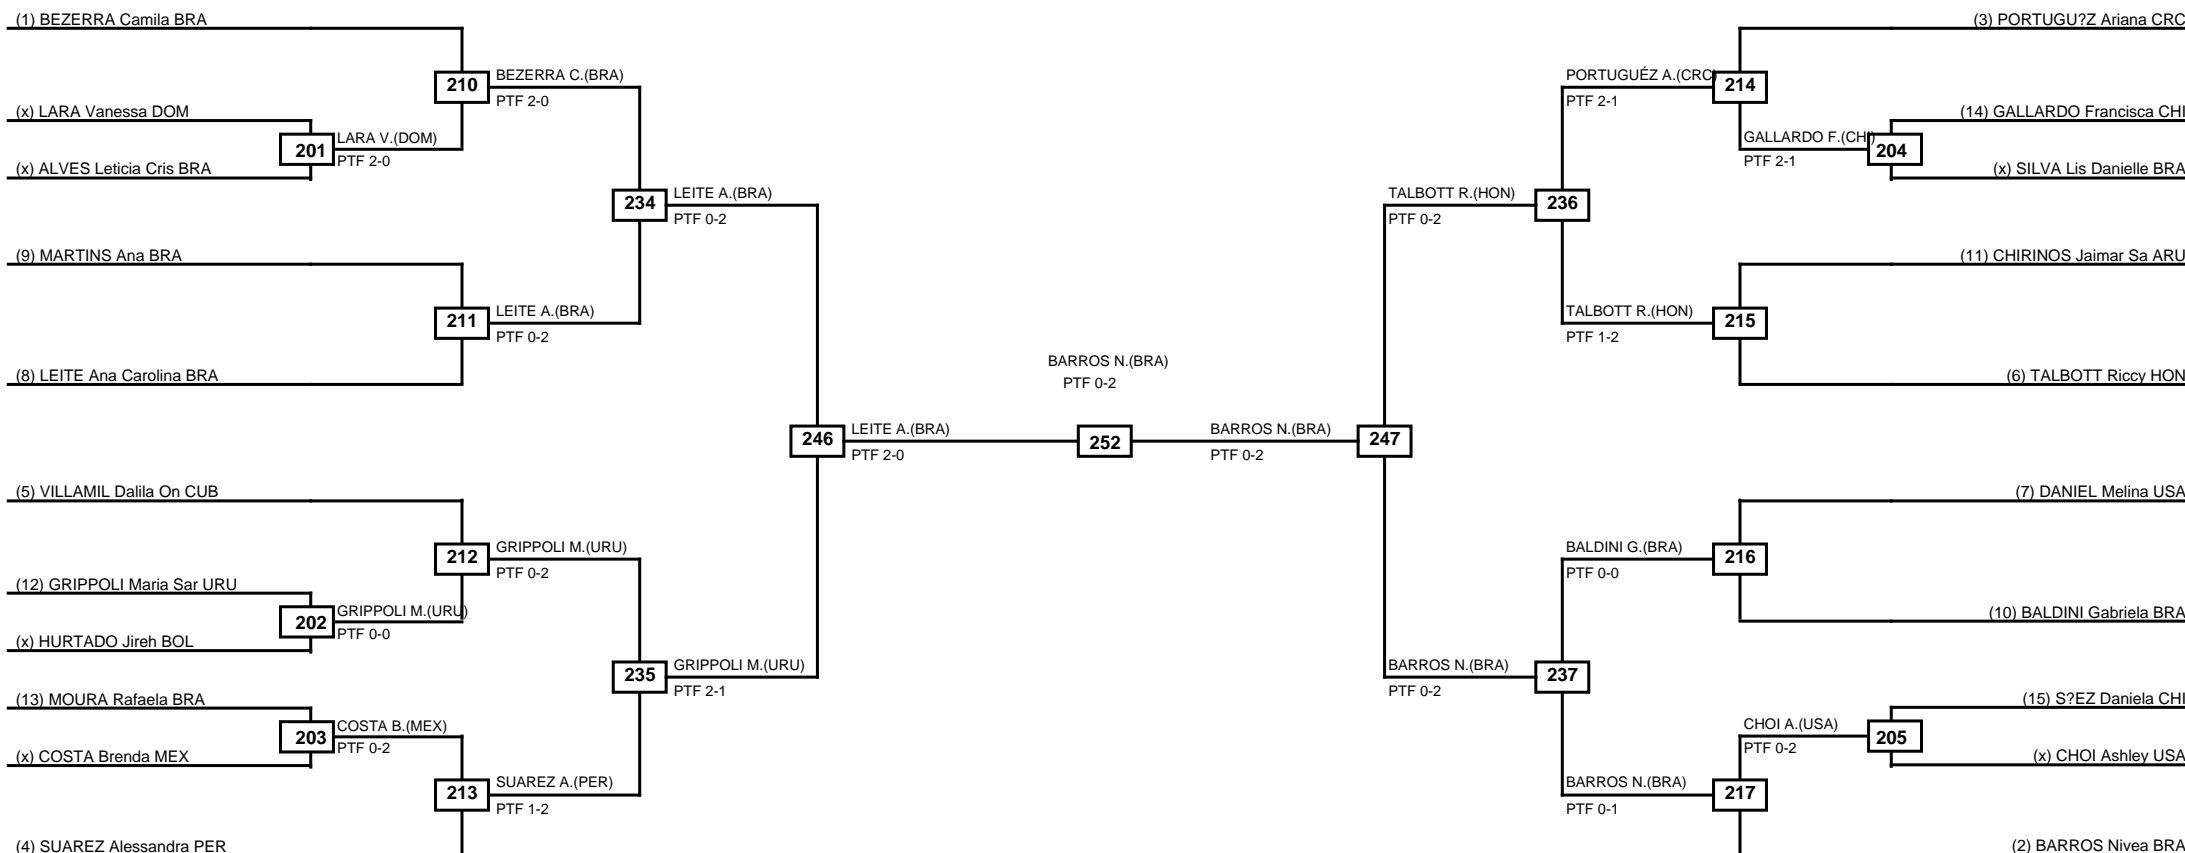

Round of 32   Round of 16   Quarterfinals   Semifinals   Final   Semifinals   Quarterfinals   Round of 16   Round of 32

Classification
1 BARROS Nivea BRA
2 LEITE Ana Carolina BRA
3 GRIPPOLI Maria Sara URU
3 TALBOTT Riccy HON

LEGEND   RSC: Win by Referee stops contest   PTF: Win by Point gap   SUP: Win by Superiority   DSQ: Win by Disqualification   DQB: Win by Disqualification for Unsportsmanlike behavior   DWR: Win by double Withdrawal   R: Round
(x)Seed   PFT: Win by Final score   GDP: Win by Golden points   WDR: Win by Withdrawal   PUN: Win by Punitive declaration   DDB: Double disqualification for Unsportsmanlike behavior   DDQ: Double Disqualification