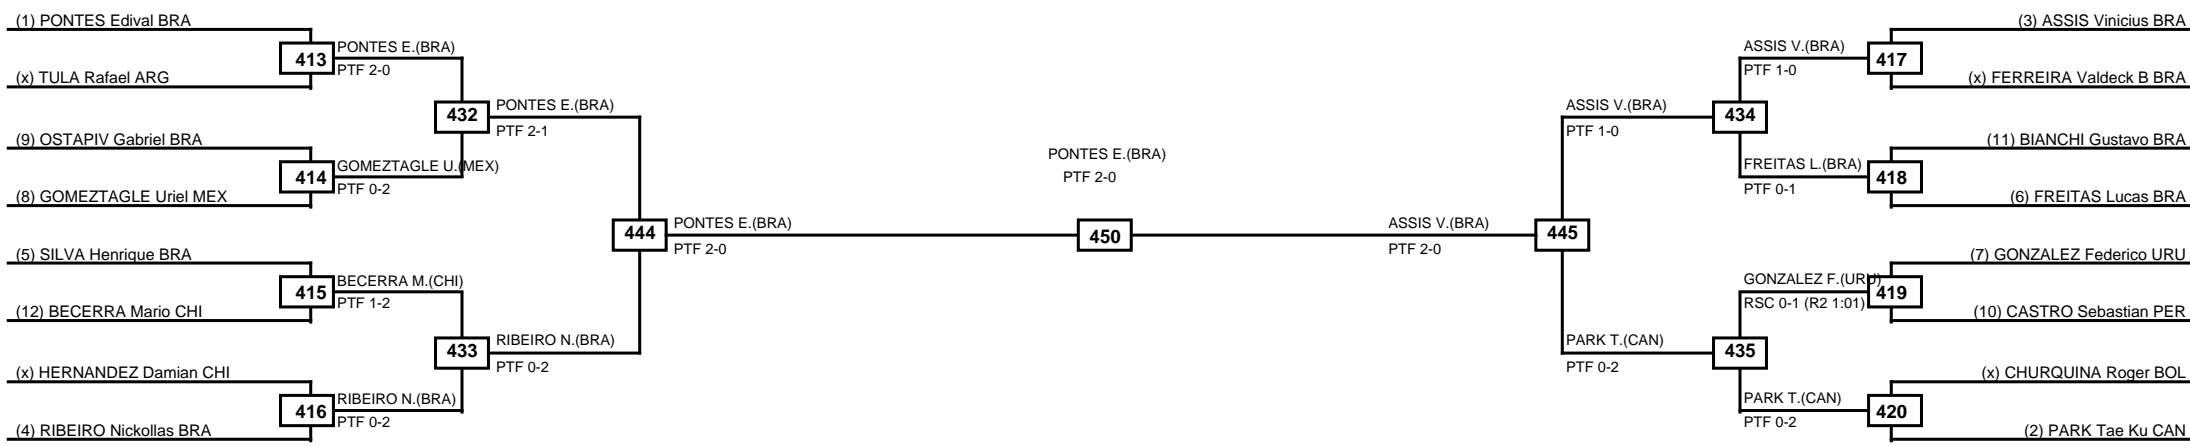

Round of 16	Quarterfinals	Semifinals	Final	Semifinals	Quarterfinals	Round of 16

Classification
1 PONTES Edival BRA
2 ASSIS Vinicius BRA
3 RIBEIRO Nickollas BRA
3 PARK Tae Ku CAN

LEGEND RSC: Win by Referee stops contest   PTG: Win by Point gap   SUP: Win by Superiority   DSQ: Win by Disqualification   DQB: Win by Disqualification for Unsportsmanlike behavior   DWR: Win by double Withdrawal   R: Round
(x)Seed   PFT: Win by Final score   GDP: Win by Golden points   WDR: Win by Withdrawal   PUN: Win by Punitive declaration   DDB: Double disqualification for Unsportsmanlike behavior   DDQ: Double Disqualification