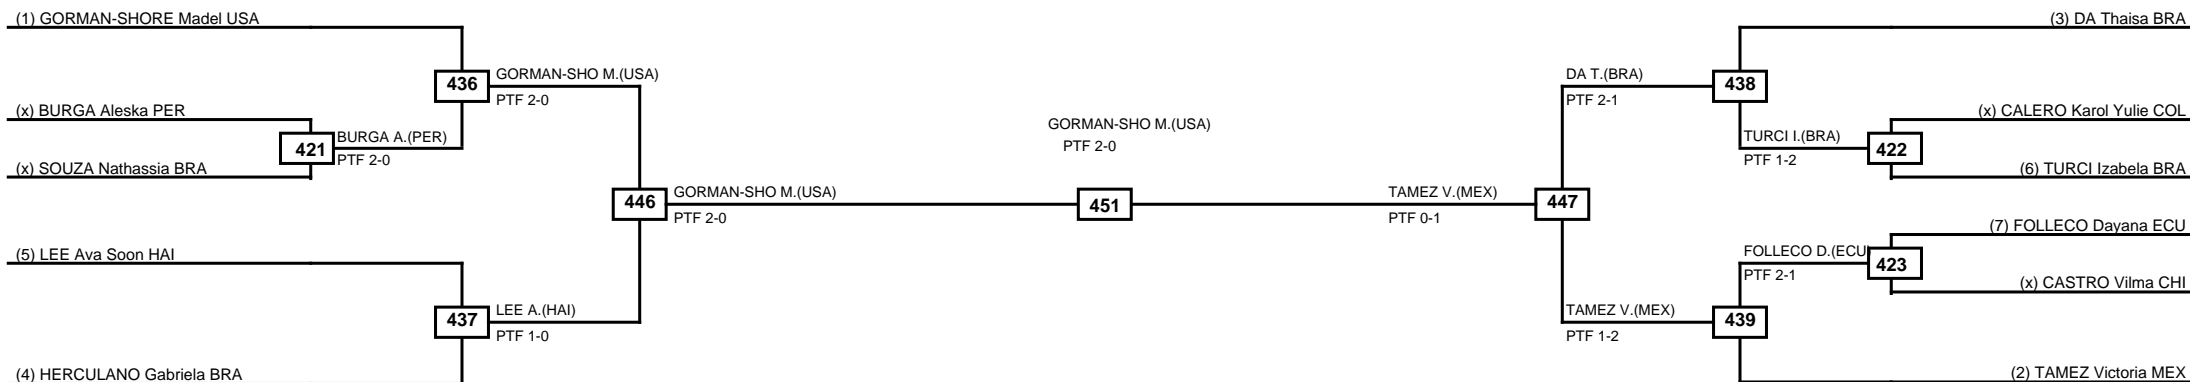

Round of 16	Quarterfinals	Semifinals	Final	Semifinals	Quarterfinals	Round of 16

Classification
1 GORMAN-SHORE Madelynn USA
2 TAMEZ Victoria MEX
3 DA Thaisa BRA
3 LEE Ava Soon HAI

LEGEND	RSC: Win by Referee stops contest	PTG: Win by Point gap	SUP: Win by Superiority	DSQ: Win by Disqualification	DQB: Win by Disqualification for Unsportsmanlike behavior	DWR: Win by double Withdrawal	R: Round
(x)Seed	PFT: Win by Final score	GDP: Win by Golden points	WDR: Win by Withdrawal	PUN: Win by Punitive declaration	DDB: Double disqualification for Unsportsmanlike behavior	DDQ: Double Disqualification