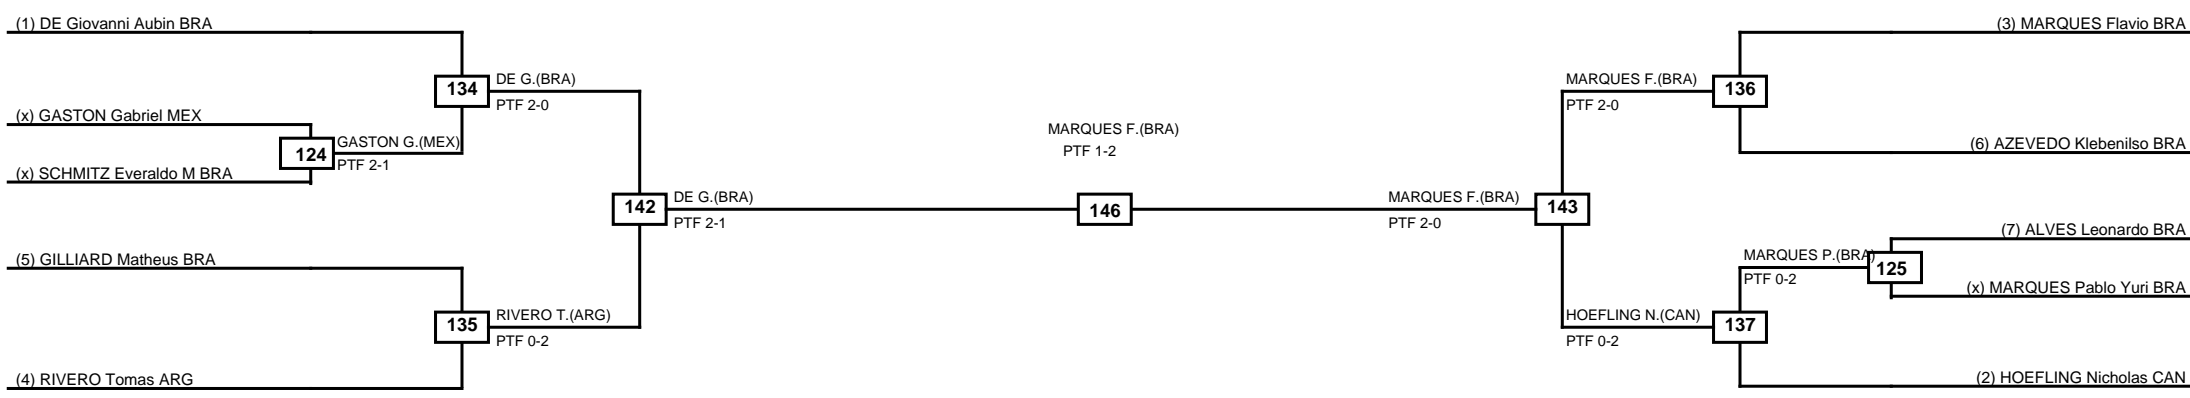

Round of 16	Quarterfinals	Semifinals	Final	Semifinals	Quarterfinals	Round of 16

Classification
1 MARQUES Flavio BRA
2 DE Giovanni Aubin BRA
3 RIVERO Tomas ARG
3 HOEFLING Nicholas CAN

LEGEND	RSC: Win by Referee stops contest	PTG: Win by Point gap	SUP: Win by Superiority	DSQ: Win by Disqualification	DQB: Win by Disqualification for Unsportsmanlike behavior	DWR: Win by double Withdrawal	R: Round
(x)Seed	PFT: Win by Final score	GDP: Win by Golden points	WDR: Win by Withdrawal	PUN: Win by Punitive declaration	DDB: Double disqualification for Unsportsmanlike behavior	DDQ: Double Disqualification