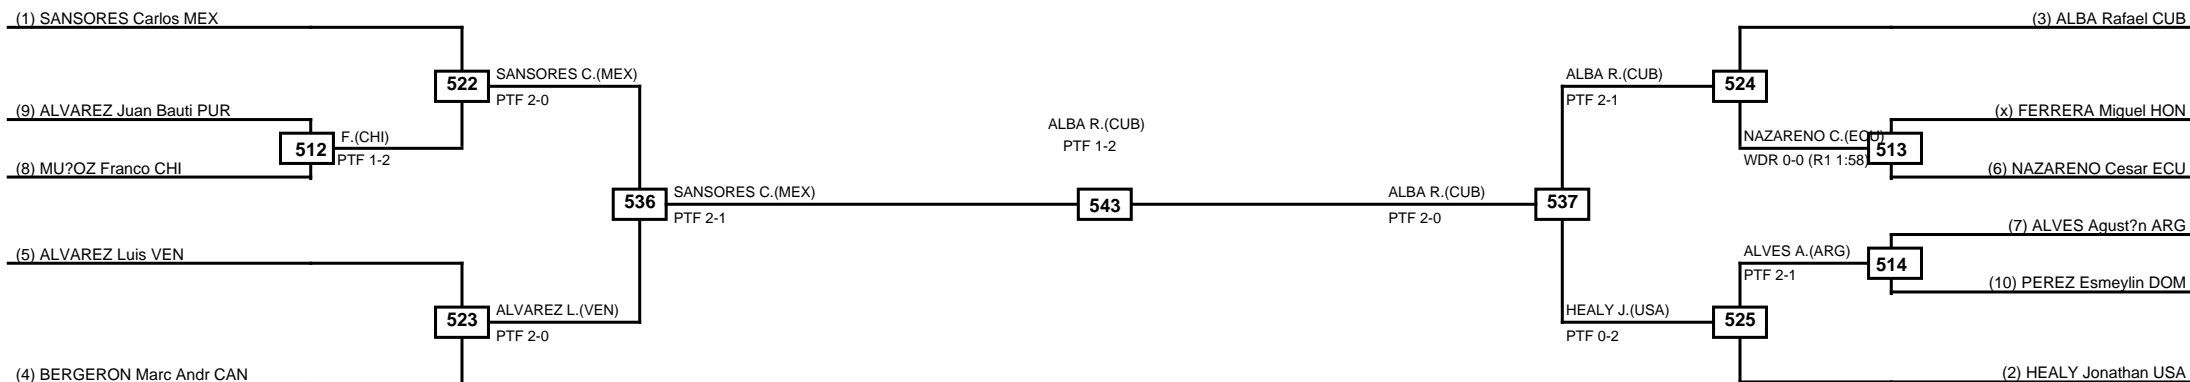

Round of 16	Quarterfinals	Semifinals	Final	Semifinals	Quarterfinals	Round of 16

Classification
1 ALBA Rafael CUB
2 SANSORES Carlos MEX
3 HEALY Jonathan USA
3 ALVAREZ Luis VEN

LEGEND	RSC: Win by Referee stops contest	PTG: Win by Point gap	SUP: Win by Superiority	DSQ: Win by Disqualification	DQB: Win by Disqualification for Unsportsmanlike behavior	DWR: Win by double Withdrawal	R: Round
(x)Seed	PFT: Win by Final score	GDP: Win by Golden points	WDR: Win by Withdrawal	PUN: Win by Punitive declaration	DDB: Double disqualification for Unsportsmanlike behavior	DDQ: Double Disqualification