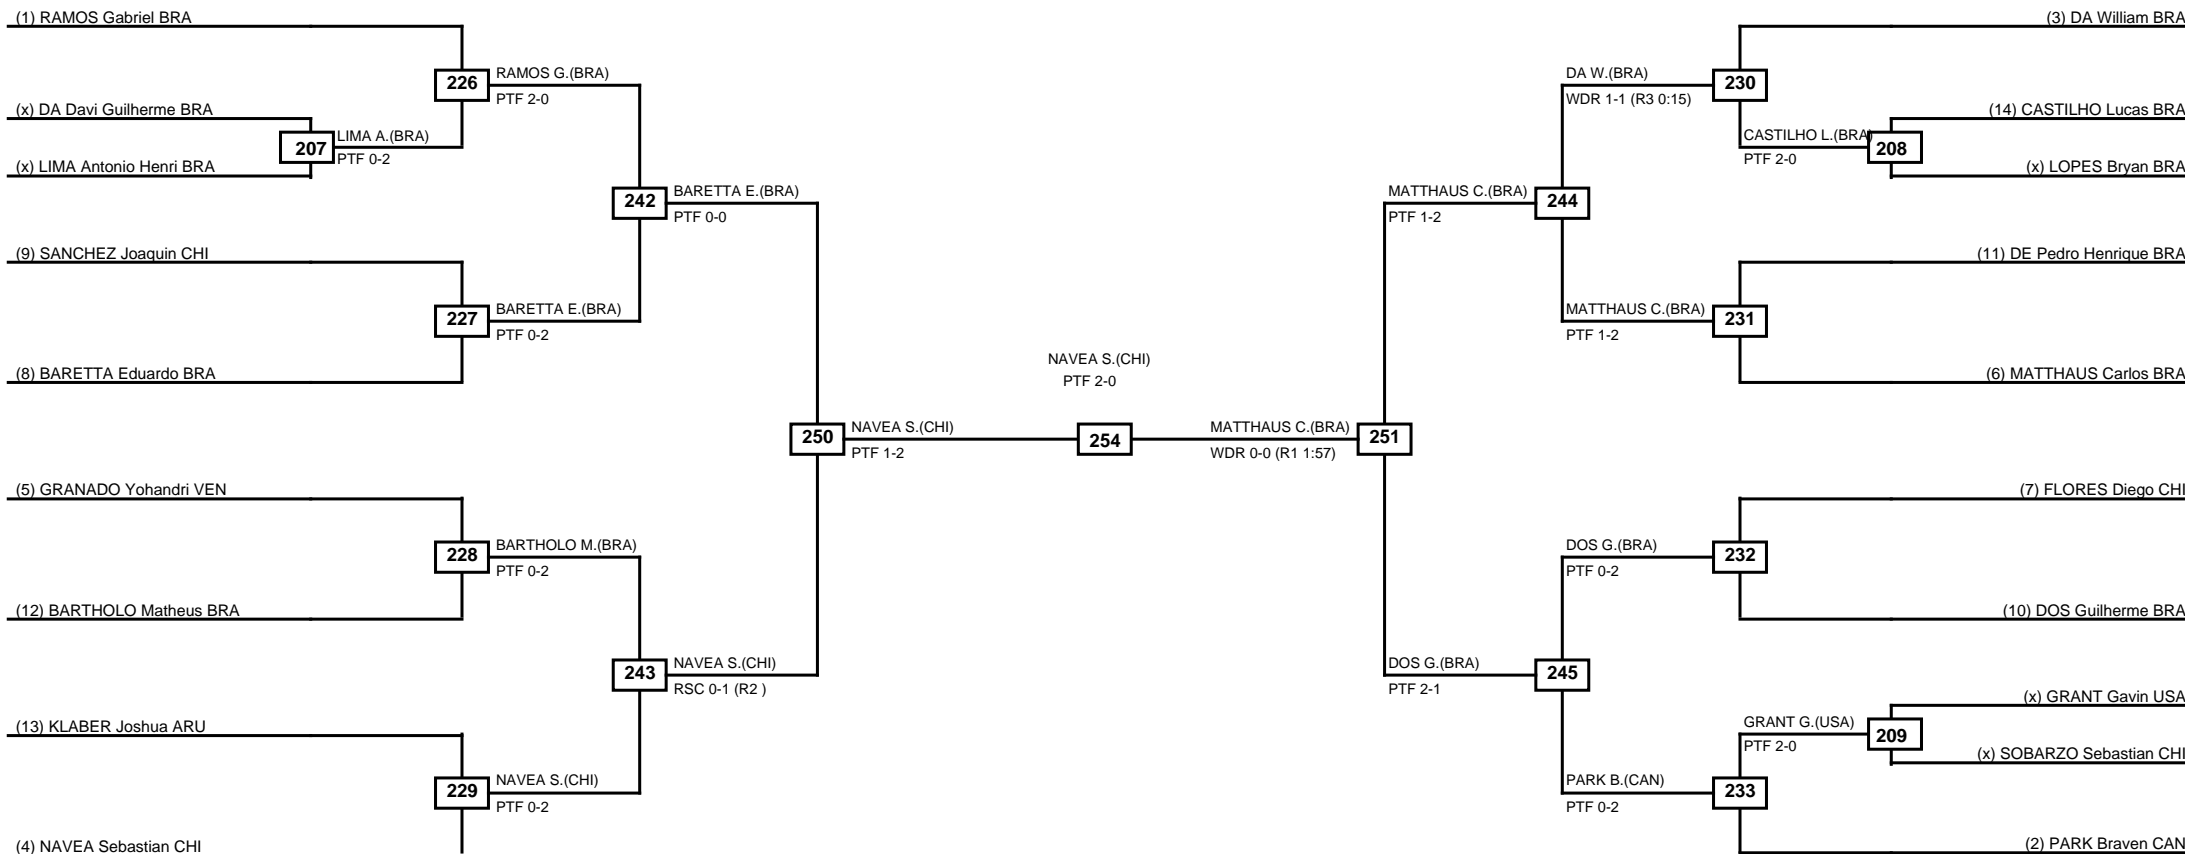

Round of 32   Round of 16   Quarterfinals   Semifinals   Final   Semifinals   Quarterfinals   Round of 16   Round of 32

Classification
1 NAVEA Sebastian CHI
2 MATTHAUS Carlos BRA
3 BARETTA Eduardo BRA
3 DOS Guilherme BRA

LEGEND   RSC: Win by Referee stops contest   PTF: Win by Point gap   SUP: Win by Superiority   DSQ: Win by Disqualification   DQB: Win by Disqualification for Unsportsmanlike behavior   DWR: Win by double Withdrawal   R: Round
(x)Seed   PFT: Win by Final score   GDP: Win by Golden points   WDR: Win by Withdrawal   PUN: Win by Punitive declaration   DDB: Double disqualification for Unsportsmanlike behavior   DDQ: Double Disqualification