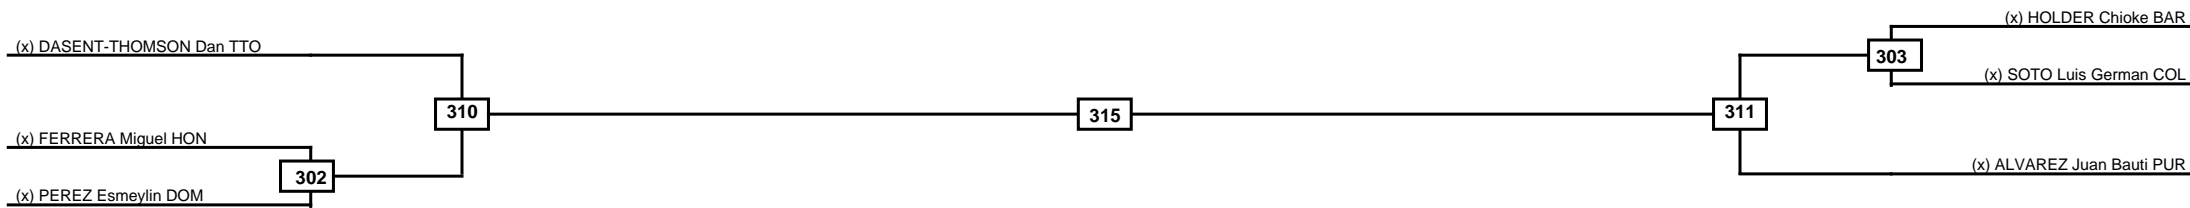

Classification
1
2
3
3

LEGEND	RSC: Win by Referee stops contest	PTG: Win by Point gap	SUP: Win by Superiority	DSQ: Win by Disqualification	DQB: Win by Disqualification for Unsportsmanlike behavior	DWR: Win by double Withdrawal	R: Round
	PFT: Win by Final score	GDP: Win by Golden points	WDR: Win by Withdrawal	PUN: Win by Punitive declaration	DDB: Double disqualification for Unsportsmanlike behavior	DDQ: Double Disqualification	

Quarterfinals	Semifinals	Final	Semifinals	Quarterfinals
---------------	------------	-------	------------	---------------

Classification
1
2
3
3

LEGEND	RSC: Win by Referee stops contest	PTG: Win by Point gap	SUP: Win by Superiority	DSQ: Win by Disqualification	DQB: Win by Disqualification for Unsportsmanlike behavior	DWR: Win by double Withdrawal	R: Round
(x)Seed	PFT: Win by Final score	GDP: Win by Golden points	WDR: Win by Withdrawal	PUN: Win by Punitive declaration	DDB: Double disqualification for Unsportsmanlike behavior	DDQ: Double Disqualification	

Classification
1
2
3
3

LEGEND	RSC: Win by Referee stops contest	PTG: Win by Point gap	SUP: Win by Superiority	DSQ: Win by Disqualification	DQB: Win by Disqualification for Unsportsmanlike behavior	DWR: Win by double Withdrawal	R: Round
(x)Seed	PFT: Win by Final score	GDP: Win by Golden points	WDR: Win by Withdrawal	PUN: Win by Punitive declaration	DDB: Double disqualification for Unsportsmanlike behavior	DDQ: Double Disqualification	