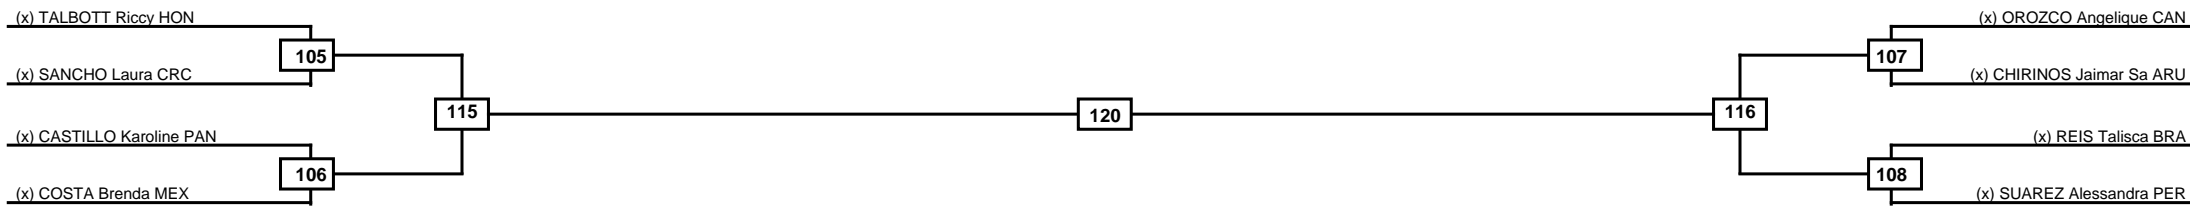

Quarterfinals	Semifinals	Final	Semifinals	Quarterfinals

Classification
1
2
3
3

LEGEND	RSC: Win by Referee stops contest	PTG: Win by Point gap	SUP: Win by Superiority	DSQ: Win by Disqualification	DQB: Win by Disqualification for Unsportsmanlike behavior	DWR: Win by double Withdrawal	R: Round
(x)Seed	PFT: Win by Final score	GDP: Win by Golden points	WDR: Win by Withdrawal	PUN: Win by Punitive declaration	DDB: Double disqualification for Unsportsmanlike behavior	DDQ: Double Disqualification