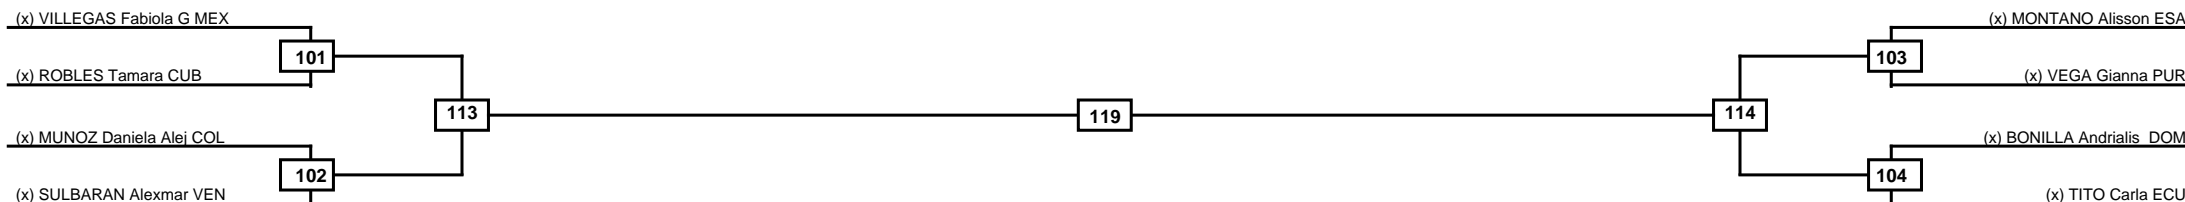

Classification
1
2
3
3

LEGEND	RSC: Win by Referee stops contest	PTG: Win by Point gap	SUP: Win by Superiority	DSQ: Win by Disqualification	DQB: Win by Disqualification for Unsportsmanlike behavior	DWR: Win by double Withdrawal	R: Round
	(x)Seed	PFT: Win by Final score	GDP: Win by Golden points	WDR: Win by Withdrawal	PUN: Win by Punitive declaration	DDB: Double disqualification for Unsportsmanlike behavior	DDQ: Double Disqualification

Quarterfinals Semifinals

Final

Semifinals

Quarterfinals

Classification
1
2
3
3

LEGEND RSC: Win by Referee stops contest PTG: Win by Point gap SUP: Win by Superiority DSQ: Win by Disqualification DQB: Win by Disqualification for Unsportsmanlike behavior DWR: Win by double Withdrawal R: Round  
 (x)Seed PFT: Win by Final score GDP: Win by Golden points WDR: Win by Withdrawal PUN: Win by Punitive declaration DDB: Double disqualification for Unsportsmanlike behavior DDQ: Double Disqualification