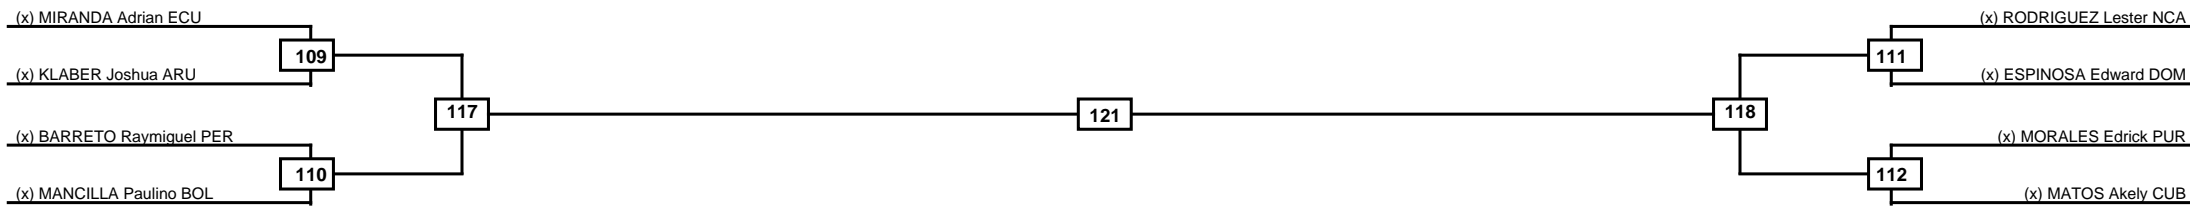

Classification
1
2
3
3

LEGEND	RSC: Win by Referee stops contest	PTG: Win by Point gap	SUP: Win by Superiority	DSQ: Win by Disqualification	DQB: Win by Disqualification for Unsportsmanlike behavior	DWR: Win by double Withdrawal	R: Round
	PFT: Win by Final score	GDP: Win by Golden points	WDR: Win by Withdrawal	PUN: Win by Punitive declaration	DDB: Double disqualification for Unsportsmanlike behavior	DDQ: Double Disqualification	

Quarterfinals	Semifinals	Final	Semifinals	Quarterfinals
---------------	------------	-------	------------	---------------

Classification
1
2
3
3

LEGEND	RSC: Win by Referee stops contest	PTG: Win by Point gap	SUP: Win by Superiority	DSQ: Win by Disqualification	DQB: Win by Disqualification for Unsportsmanlike behavior	DWR: Win by double Withdrawal	R: Round
(x)Seed	PFT: Win by Final score	GDP: Win by Golden points	WDR: Win by Withdrawal	PUN: Win by Punitive declaration	DDB: Double disqualification for Unsportsmanlike behavior	DDQ: Double Disqualification	

Classification
1
2
3
3

LEGEND	RSC: Win by Referee stops contest	PTG: Win by Point gap	SUP: Win by Superiority	DSQ: Win by Disqualification	DQB: Win by Disqualification for Unsportsmanlike behavior	DWR: Win by double Withdrawal	R: Round
(x)Seed	PFT: Win by Final score	GDP: Win by Golden points	WDR: Win by Withdrawal	PUN: Win by Punitive declaration	DDB: Double disqualification for Unsportsmanlike behavior	DDQ: Double Disqualification	