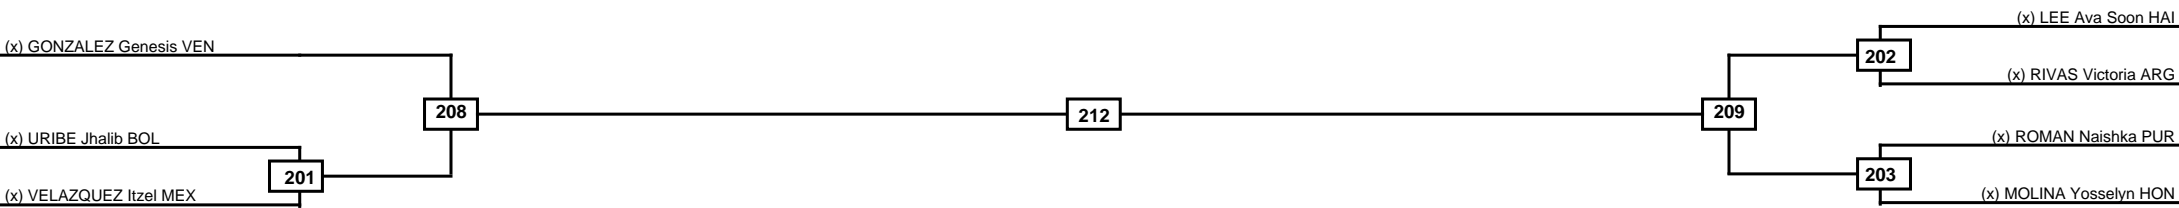

Classification
1
2
3
3

LEGEND	RSC: Win by Referee stops contest	PTG: Win by Point gap	SUP: Win by Superiority	DSQ: Win by Disqualification	DQB: Win by Disqualification for Unsportsmanlike behavior	DWR: Win by double Withdrawal	R: Round
	(x)Seed	PFT: Win by Final score	GDP: Win by Golden points	WDR: Win by Withdrawal	PUN: Win by Punitive declaration	DDB: Double disqualification for Unsportsmanlike behavior	DDQ: Double Disqualification