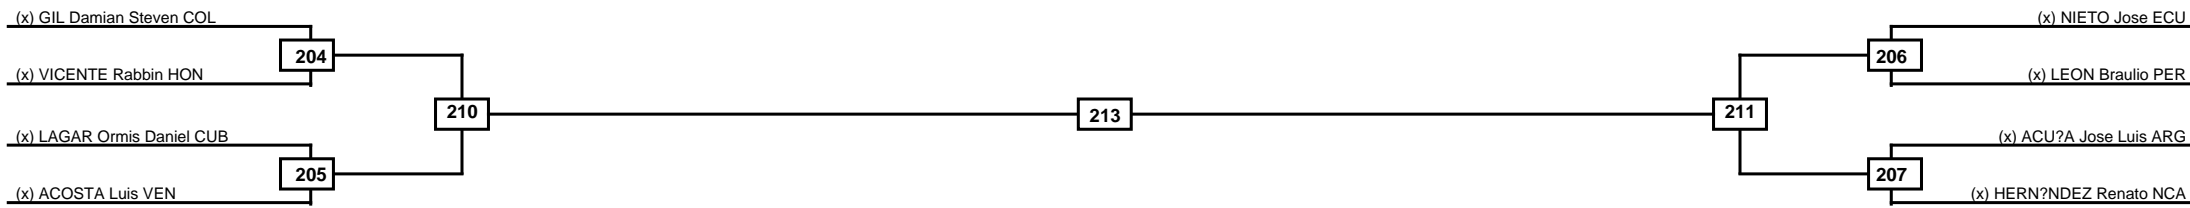

Classification
1
2
3
3

LEGEND	RSC: Win by Referee stops contest	PTG: Win by Point gap	SUP: Win by Superiority	DSQ: Win by Disqualification	DQB: Win by Disqualification for Unsportsmanlike behavior	DWR: Win by double Withdrawal	R: Round
	PFT: Win by Final score	GDP: Win by Golden points	WDR: Win by Withdrawal	PUN: Win by Punitive declaration	DDB: Double disqualification for Unsportsmanlike behavior	DDQ: Double Disqualification	

Quarterfinals	Semifinals	Final	Semifinals	Quarterfinals
---------------	------------	-------	------------	---------------

Classification
1
2
3
3

LEGEND	RSC: Win by Referee stops contest	PTG: Win by Point gap	SUP: Win by Superiority	DSQ: Win by Disqualification	DQB: Win by Disqualification for Unsportsmanlike behavior	DWR: Win by double Withdrawal	R: Round
(x)Seed	PFT: Win by Final score	GDP: Win by Golden points	WDR: Win by Withdrawal	PUN: Win by Punitive declaration	DDB: Double disqualification for Unsportsmanlike behavior	DDQ: Double Disqualification	

Classification
1
2
3
3

LEGEND	RSC: Win by Referee stops contest	PTG: Win by Point gap	SUP: Win by Superiority	DSQ: Win by Disqualification	DQB: Win by Disqualification for Unsportsmanlike behavior	DWR: Win by double Withdrawal	R: Round
(x)Seed	PFT: Win by Final score	GDP: Win by Golden points	WDR: Win by Withdrawal	PUN: Win by Punitive declaration	DDB: Double disqualification for Unsportsmanlike behavior	DDQ: Double Disqualification	