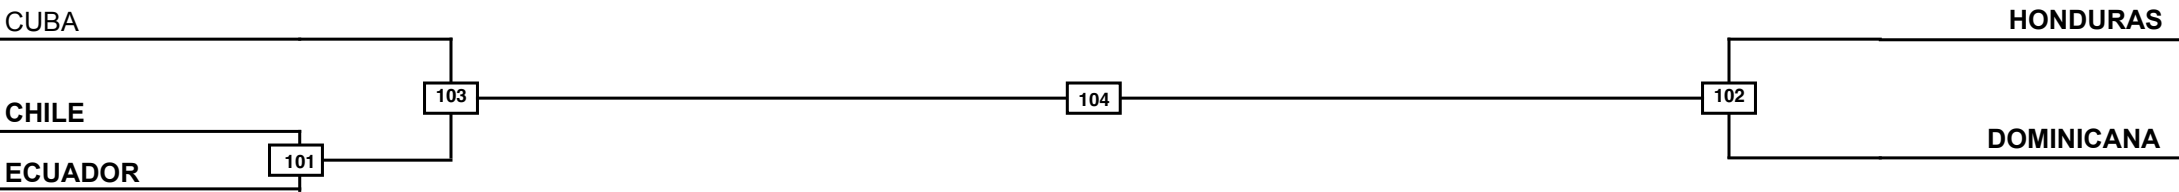

Quarterfinals	Semifinals	Final	Semifinals	Quarterfinals
---------------	------------	-------	------------	---------------

Classification

LEGEND	RSC: Win by Referee stops contest	PTG: Win by Point gap	SUP: Win by Superiority	DSQ: Win by Disqualification	DQB: Win by Disqualification for Unsportsmanlike behavior	DWR: Win by double Withdrawal	R: Round
(x)Seed	PFT: Win by Final score	GDP: Win by Golden points	WDR: Win by Withdrawal	PUN: Win by Punitive declaration	DDB: Double disqualification for Unsportsmanlike behavior	DDQ: Double Disqualification	