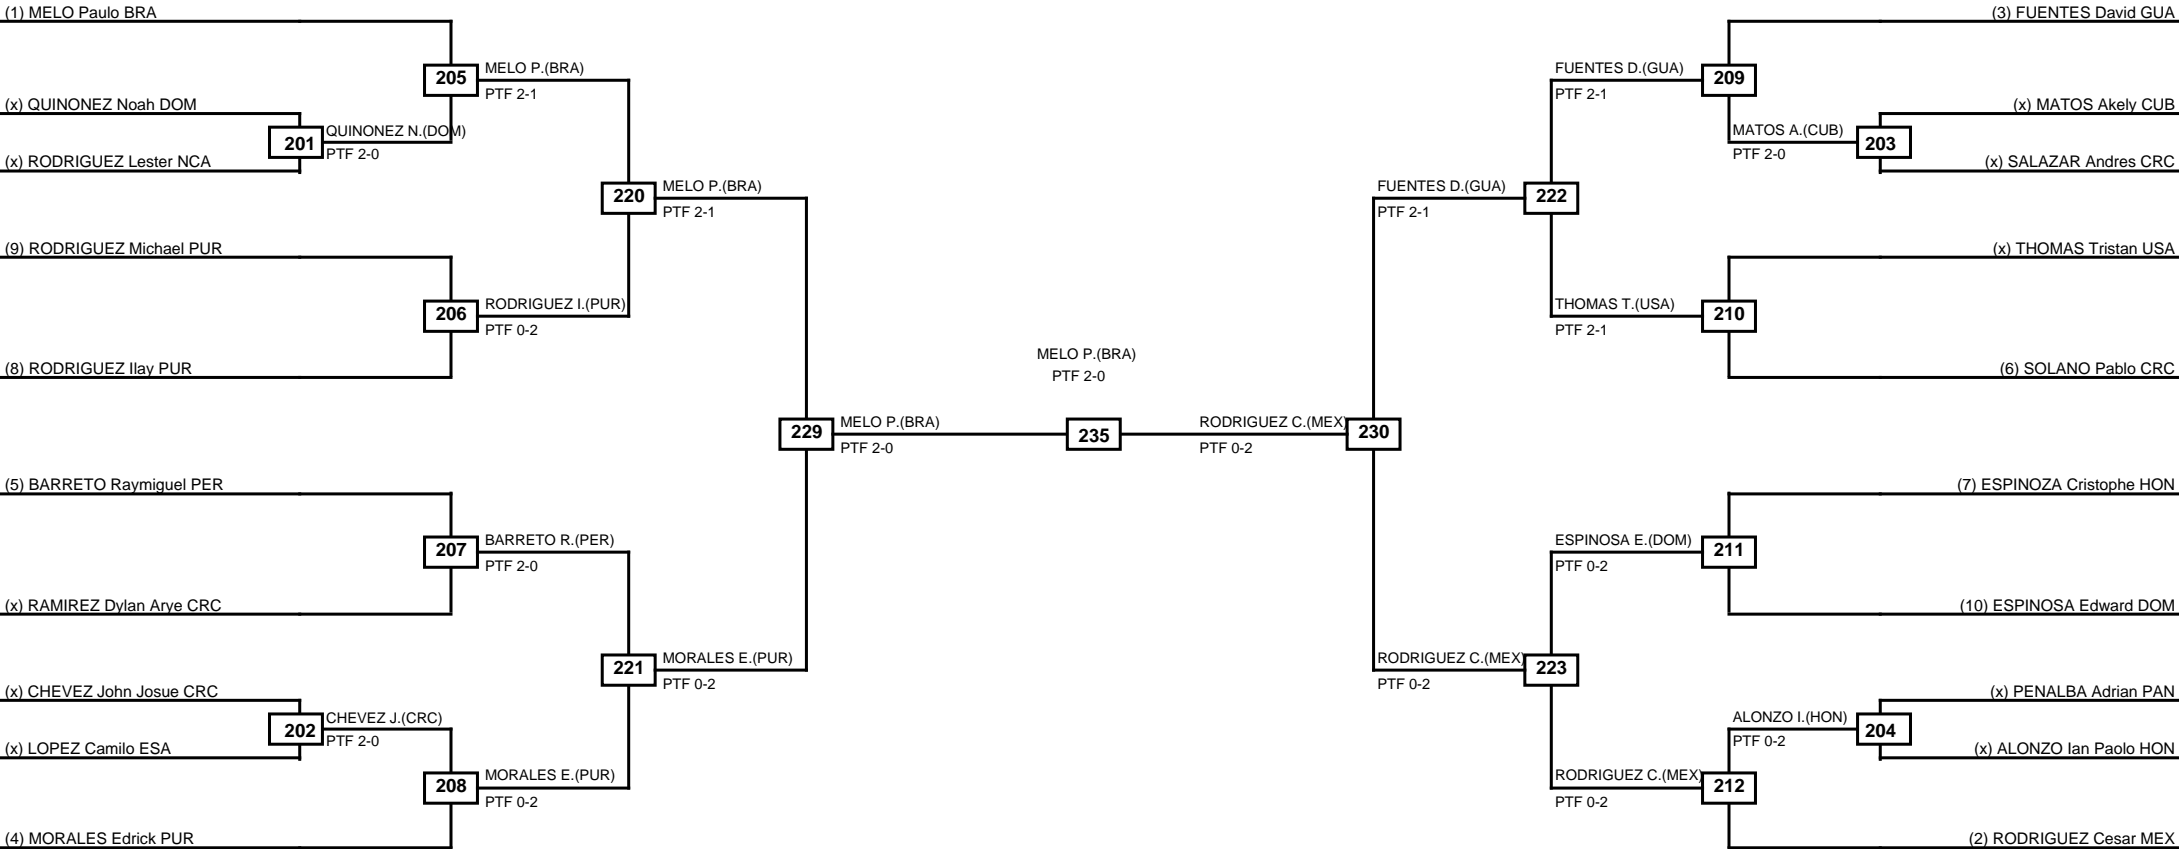

LEGEND	RSC: Win by Referee stops contest	PTG: Win by Point gap	SUP: Win by Superiority	DSQ: Win by Disqualification	DQB: Win by Disqualification for Unsportsmanlike behavior	DWR: Win by double Withdrawal	R: Round
(x)Seed	PFT: Win by Final score	GDP: Win by Golden points	WDR: Win by Withdrawal	PUN: Win by Punitive declaration	DDB: Double disqualification for Unsportsmanlike behavior	DDQ: Double Disqualification	

Quarterfinals Semifinals

Final

Semifinals

Quarterfinals

Classification
1 GONZALEZ Federico URU
2 NAVA Ruben MEX
3 GOMEZTAGLE Uriel MEX
3 GONZALEZ Gabriel CRC

LEGEND RSC: Win by Referee stops contest PTG: Win by Point gap SUP: Win by Superiority DSQ: Win by Disqualification DQB: Win by Disqualification for Unsportsmanlike behavior DWR: Win by double Withdrawal R: Round
 (x)Seed PFT: Win by Final score GDP: Win by Golden points WDR: Win by Withdrawal PUN: Win by Punitive declaration DDB: Double disqualification for Unsportsmanlike behavior DDQ: Double Disqualification

Round of 32 Round of 16 Quarterfinals Semifinals Final Semifinals Quarterfinals Round of 16 Round of 32

Classification
1 PIE Bernardo DOM
2 LEON Braulio PER
3 NAZARIO Edgardo PUR
3 BENITEZ Adrian PUR

LEGEND RSC: Win by Referee stops contest PTF: Win by Point gap SUP: Win by Superiority DSQ: Win by Disqualification DQB: Win by Disqualification for Unsportsmanlike behavior DWR: Win by double Withdrawal R: Round
(x)Seed PFT: Win by Final score GDP: Win by Golden points WDR: Win by Withdrawal PUN: Win by Punitive declaration DDB: Double disqualification for Unsportsmanlike behavior DDQ: Double Disqualification

Round of 32	Round of 16	Quarterfinals	Semifinals	Final	Semifinals	Quarterfinals	Round of 16	Round of 32
-------------	-------------	---------------	------------	-------	------------	---------------	-------------	-------------