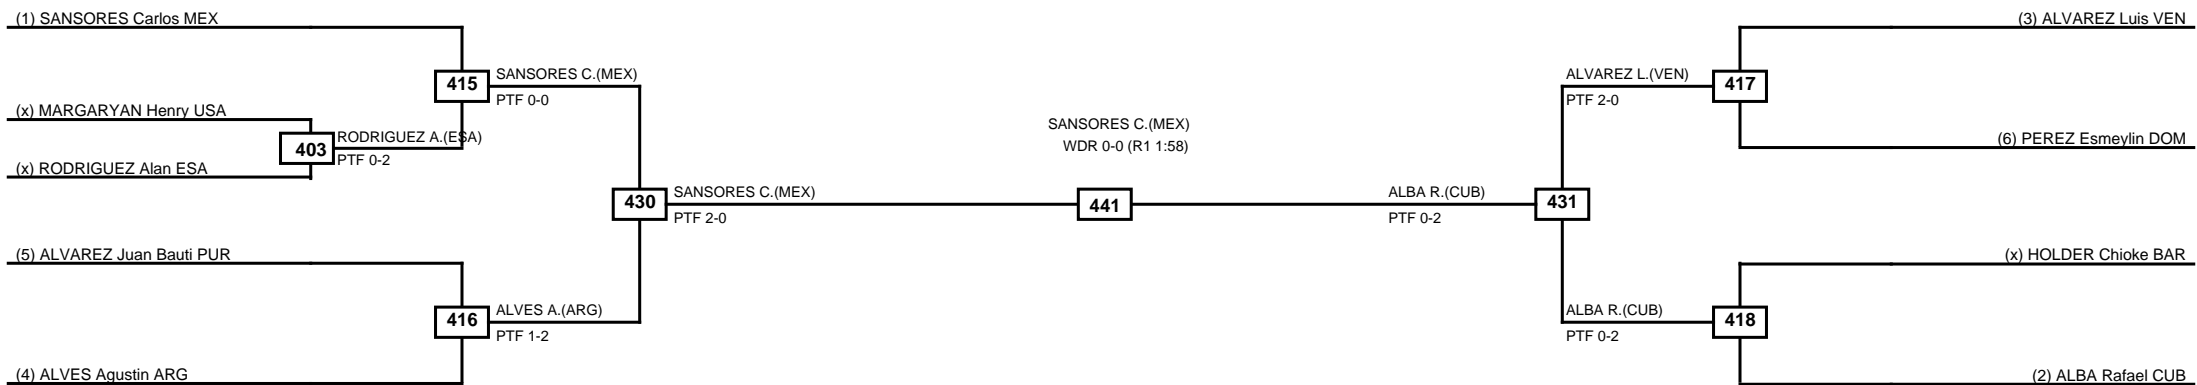

Round of 16	Quarterfinals	Semifinals	Final	Semifinals	Quarterfinals	Round of 16

Classification
1 SANSORES Carlos MEX
2 ALBA Rafael CUB
3 ALVES Agustin ARG
3 ALVAREZ Luis VEN

LEGEND	RSC: Win by Referee stops contest	PTG: Win by Point gap	SUP: Win by Superiority	DSQ: Win by Disqualification	DQB: Win by Disqualification for Unsportsmanlike behavior	DWR: Win by double Withdrawal	R: Round
	(x)Seed	PFT: Win by Final score	GDP: Win by Golden points	WDR: Win by Withdrawal	PUN: Win by Punitive declaration	DDB: Double disqualification for Unsportsmanlike behavior	DDQ: Double Disqualification