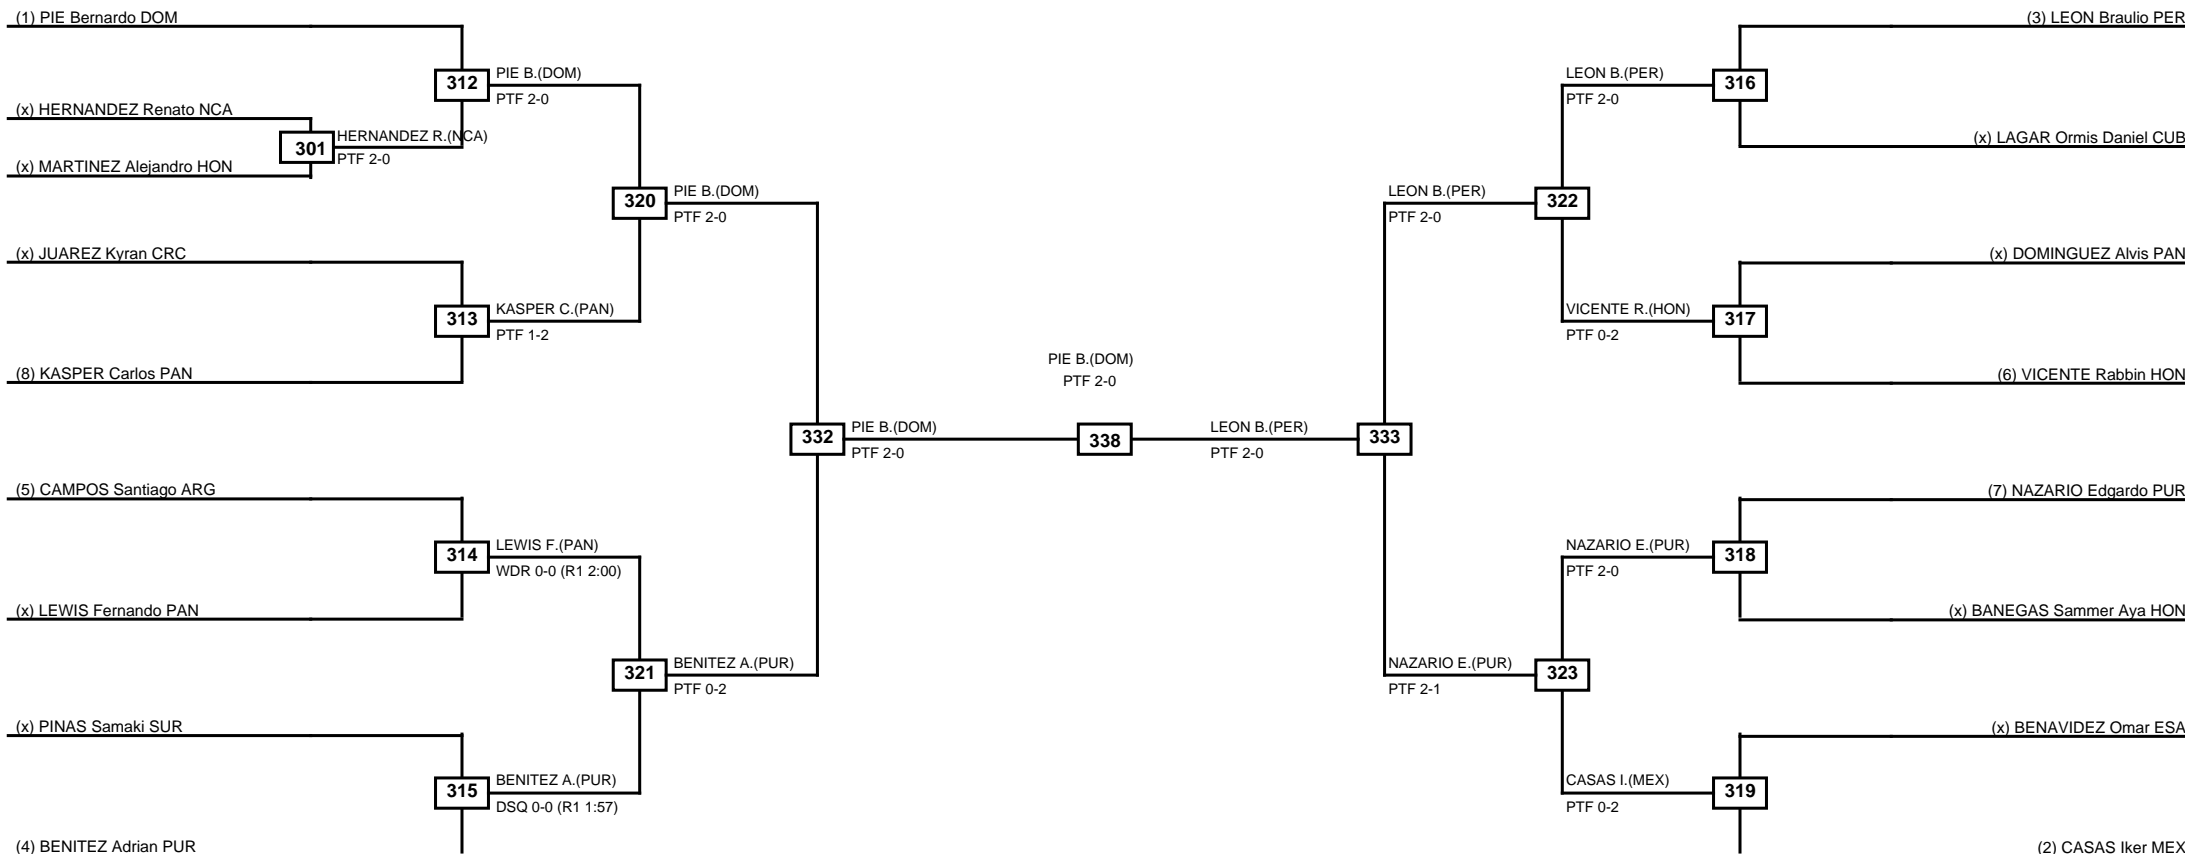

LEGEND	RSC: Win by Referee stops contest	PTG: Win by Point gap	SUP: Win by Superiority	DSQ: Win by Disqualification	DQB: Win by Disqualification for Unsportsmanlike behavior	DWR: Win by double Withdrawal	R: Round
(x)Seed	PFT: Win by Final score	GDP: Win by Golden points	WDR: Win by Withdrawal	PUN: Win by Punitive declaration	DDB: Double disqualification for Unsportsmanlike behavior	DDQ: Double Disqualification	

Quarterfinals Semifinals

Final

Semifinals

Quarterfinals

Classification
1 GONZALEZ Federico URU
2 NAVA Ruben MEX
3 GOMEZTAGLE Uriel MEX
3 GONZALEZ Gabriel CRC

LEGEND RSC: Win by Referee stops contest PTG: Win by Point gap SUP: Win by Superiority DSQ: Win by Disqualification DQB: Win by Disqualification for Unsportsmanlike behavior DWR: Win by double Withdrawal R: Round
 (x)Seed PFT: Win by Final score GDP: Win by Golden points WDR: Win by Withdrawal PUN: Win by Punitive declaration DDB: Double disqualification for Unsportsmanlike behavior DDQ: Double Disqualification

Round of 32 Round of 16 Quarterfinals Semifinals Final Semifinals Quarterfinals Round of 16 Round of 32

Classification
1 PIE Bernardo DOM
2 LEON Braulio PER
3 NAZARIO Edgardo PUR
3 BENITEZ Adrian PUR

LEGEND RSC: Win by Referee stops contest PTF: Win by Point gap SUP: Win by Superiority DSQ: Win by Disqualification DQB: Win by Disqualification for Unsportsmanlike behavior DWR: Win by double Withdrawal R: Round
(x)Seed PFT: Win by Final score GDP: Win by Golden points WDR: Win by Withdrawal PUN: Win by Punitive declaration DDB: Double disqualification for Unsportsmanlike behavior DDQ: Double Disqualification

Round of 32	Round of 16	Quarterfinals	Semifinals	Final	Semifinals	Quarterfinals	Round of 16	Round of 32
-------------	-------------	---------------	------------	-------	------------	---------------	-------------	-------------