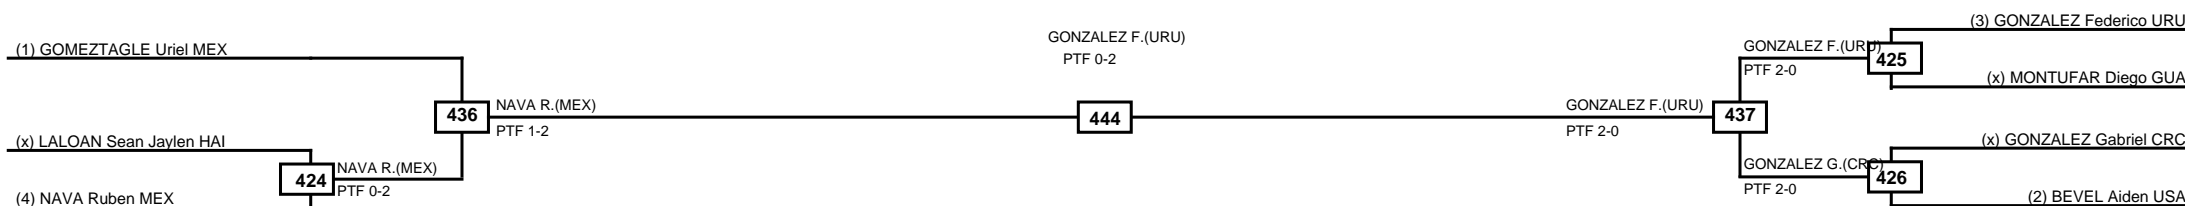

Quarterfinals Semifinals

Final

Semifinals

Quarterfinals

Classification
1 GONZALEZ Federico URU
2 NAVA Ruben MEX
3 GOMEZTAGLE Uriel MEX
3 GONZALEZ Gabriel CRC

LEGEND RSC: Win by Referee stops contest PTG: Win by Point gap SUP: Win by Superiority DSQ: Win by Disqualification DQB: Win by Disqualification for Unsportsmanlike behavior DWR: Win by double Withdrawal R: Round
(x)Seed PFT: Win by Final score GDP: Win by Golden points WDR: Win by Withdrawal PUN: Win by Punitive declaration DDB: Double disqualification for Unsportsmanlike behavior DDQ: Double Disqualification