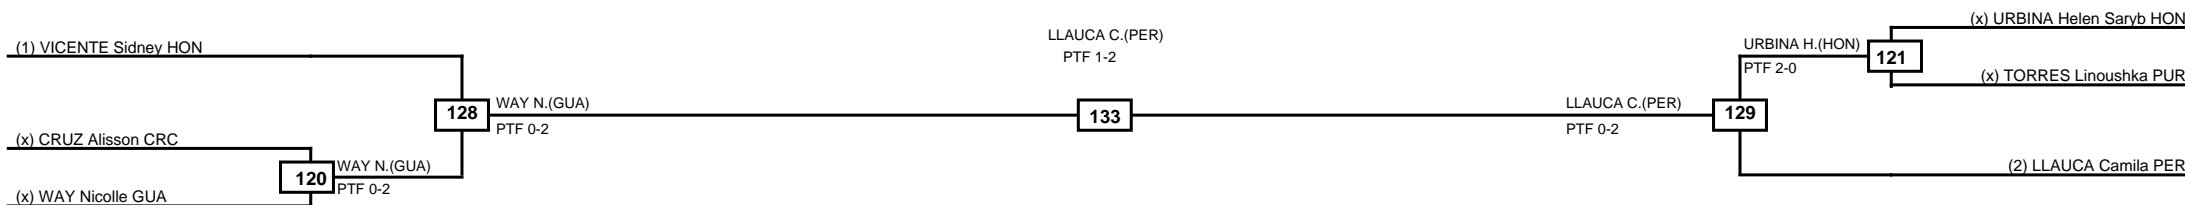

Quarterfinals Semifinals

Final

Semifinals

Quarterfinals

Classification
1 LLAUCA Camila PER
2 WAY Nicolle GUA
3 URBINA Helen Sarybel HON
3 VICENTE Sidney HON

LEGEND RSC: Win by Referee stops contest PTG: Win by Point gap SUP: Win by Superiority DSQ: Win by Disqualification DQB: Win by Disqualification for Unsportsmanlike behavior DWR: Win by double Withdrawal R: Round
(x)Seed PFT: Win by Final score GDP: Win by Golden points WDR: Win by Withdrawal PUN: Win by Punitive declaration DDB: Double disqualification for Unsportsmanlike behavior DDQ: Double Disqualification