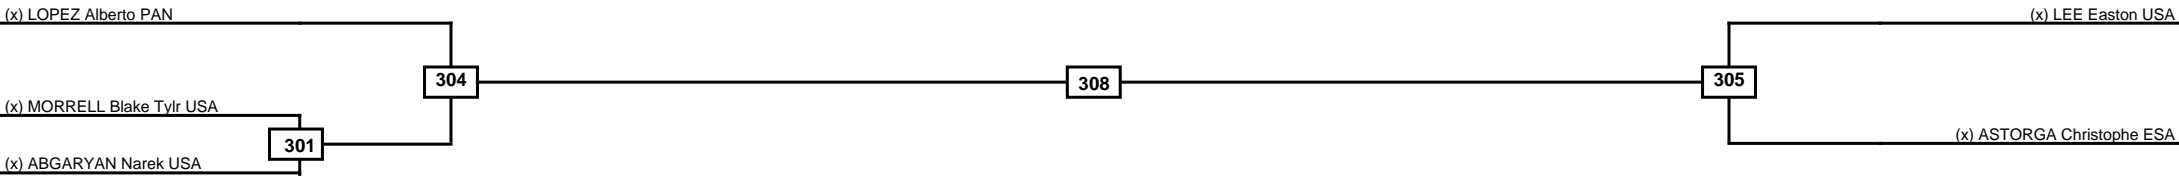

Quarterfinals	Semifinals	Final	Semifinals	Quarterfinals
---------------	------------	-------	------------	---------------

Classification
1
2
3
3

LEGEND	RSC: Win by Referee stops contest	PTG: Win by Point gap	SUP: Win by Superiority	DSQ: Win by Disqualification	DQB: Win by Disqualification for Unsportsmanlike behavior	DWR: Win by double Withdrawal	R: Round
(x)Seed	PFT: Win by Final score	GDP: Win by Golden points	WDR: Win by Withdrawal	PUN: Win by Punitive declaration	DDB: Double disqualification for Unsportsmanlike behavior	DDQ: Double Disqualification	