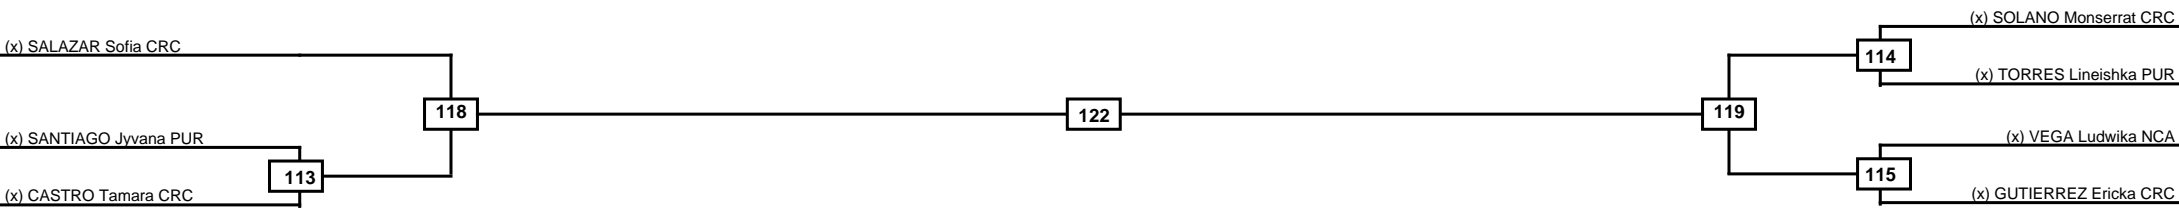

Quarterfinals	Semifinals	Final	Semifinals	Quarterfinals

Classification
1
2
3
3

LEGEND	RSC: Win by Referee stops contest	PTG: Win by Point gap	SUP: Win by Superiority	DSQ: Win by Disqualification	DQB: Win by Disqualification for Unsportsmanlike behavior	DWR: Win by double Withdrawal	R: Round
	(x)Seed	PFT: Win by Final score	GDP: Win by Golden points	WDR: Win by Withdrawal	PUN: Win by Punitive declaration	DDB: Double disqualification for Unsportsmanlike behavior	DDQ: Double Disqualification