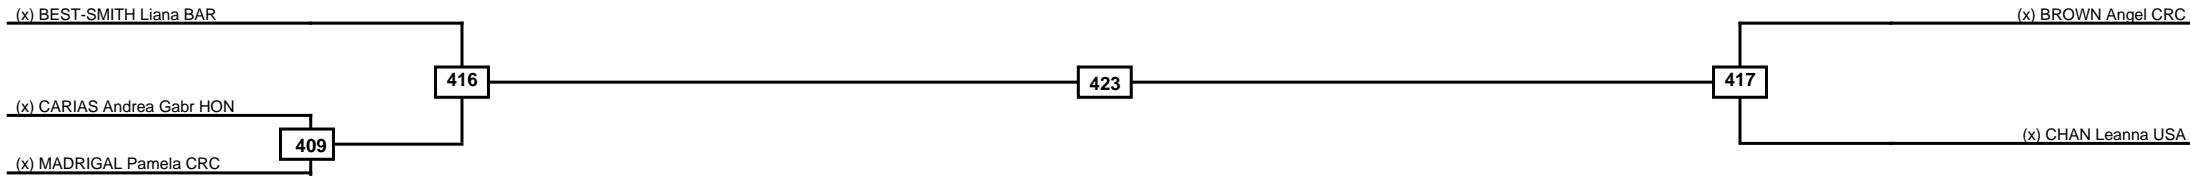

Quarterfinals	Semifinals	Final	Semifinals	Quarterfinals

Classification
1
2
3
3

LEGEND	RSC: Win by Referee stops contest	PTG: Win by Point gap	SUP: Win by Superiority	DSQ: Win by Disqualification	DQB: Win by Disqualification for Unsportsmanlike behavior	DWR: Win by double Withdrawal	R: Round
(x)Seed	PFT: Win by Final score	GDP: Win by Golden points	WDR: Win by Withdrawal	PUN: Win by Punitive declaration	DDB: Double disqualification for Unsportsmanlike behavior	DDQ: Double Disqualification