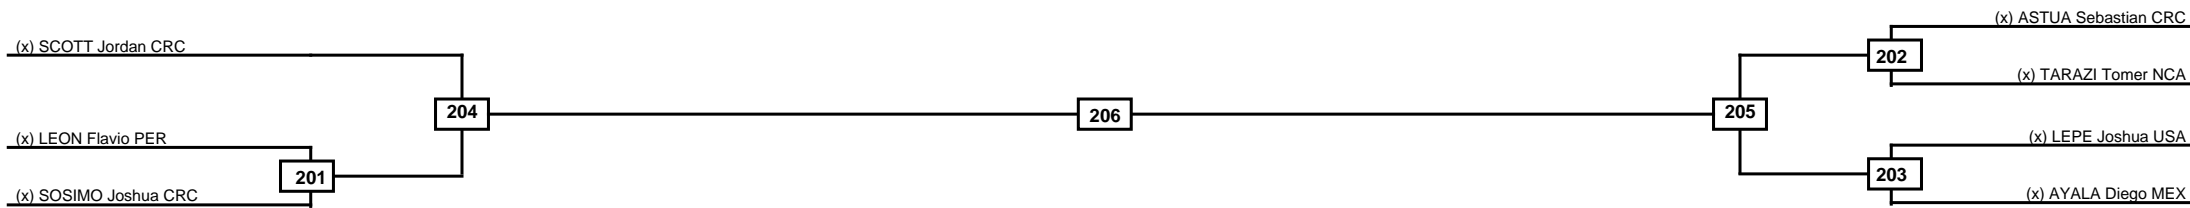

Quarterfinals	Semifinals	Final	Semifinals	Quarterfinals

Classification
1
2
3
3

LEGEND	RSC: Win by Referee stops contest	PTG: Win by Point gap	SUP: Win by Superiority	DSQ: Win by Disqualification	DQB: Win by Disqualification for Unsportsmanlike behavior	DWR: Win by double Withdrawal	R: Round
(x)Seed	PFT: Win by Final score	GDP: Win by Golden points	WDR: Win by Withdrawal	PUN: Win by Punitive declaration	DDB: Double disqualification for Unsportsmanlike behavior	DDQ: Double Disqualification