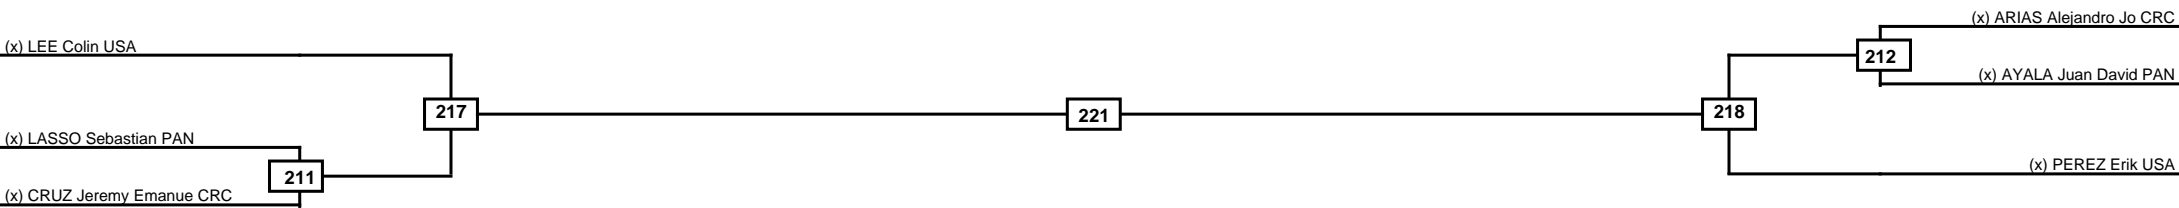

Quarterfinals	Semifinals	Final	Semifinals	Quarterfinals

Classification
1
2
3
3

LEGEND	RSC: Win by Referee stops contest	PTG: Win by Point gap	SUP: Win by Superiority	DSQ: Win by Disqualification	DQB: Win by Disqualification for Unsportsmanlike behavior	DWR: Win by double Withdrawal	R: Round
(x)Seed	PFT: Win by Final score	GDP: Win by Golden points	WDR: Win by Withdrawal	PUN: Win by Punitive declaration	DDB: Double disqualification for Unsportsmanlike behavior	DDQ: Double Disqualification