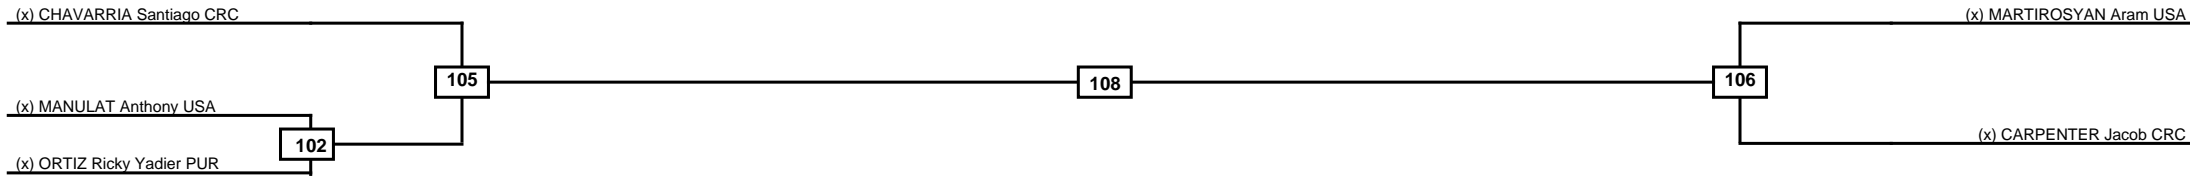

Classification
1
2
3
3

LEGEND	RSC: Win by Referee stops contest	PTG: Win by Point gap	SUP: Win by Superiority	DSQ: Win by Disqualification	DQB: Win by Disqualification for Unsportsmanlike behavior	DWR: Win by double Withdrawal	R: Round
(x)Seed	PFT: Win by Final score	GDP: Win by Golden points	WDR: Win by Withdrawal	PUN: Win by Punitive declaration	DDB: Double disqualification for Unsportsmanlike behavior	DDQ: Double Disqualification