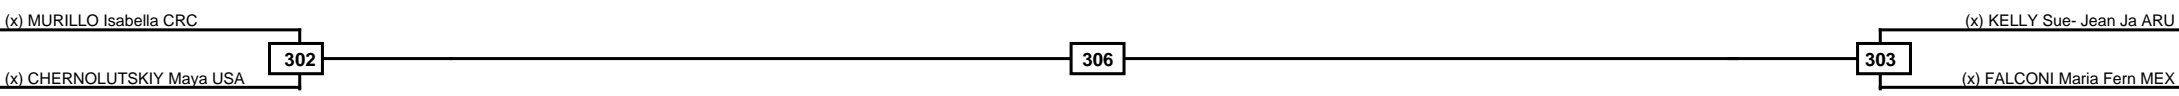

Semifinals	Final	Semifinals

Classification
1
2
3
3

LEGEND	RSC: Win by Referee stops contest	PTG: Win by Point gap	SUP: Win by Superiority	DSQ: Win by Disqualification	DQB: Win by Disqualification for Unsportsmanlike behavior	DWR: Win by double Withdrawal	R: Round
(x)Seed	PFT: Win by Final score	GDP: Win by Golden points	WDR: Win by Withdrawal	PUN: Win by Punitive declaration	DDB: Double disqualification for Unsportsmanlike behavior	DDQ: Double Disqualification