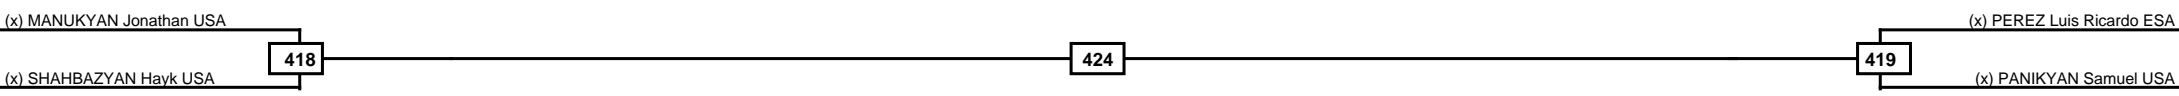

Semifinals	Final	Semifinals

Classification
1
2
3
3

LEGEND	RSC: Win by Referee stops contest	PTG: Win by Point gap	SUP: Win by Superiority	DSQ: Win by Disqualification	DQB: Win by Disqualification for Unsportsmanlike behavior	DWR: Win by double Withdrawal	R: Round
(x)Seed	PFT: Win by Final score	GDP: Win by Golden points	WDR: Win by Withdrawal	PUN: Win by Punitive declaration	DDB: Double disqualification for Unsportsmanlike behavior	DDQ: Double Disqualification