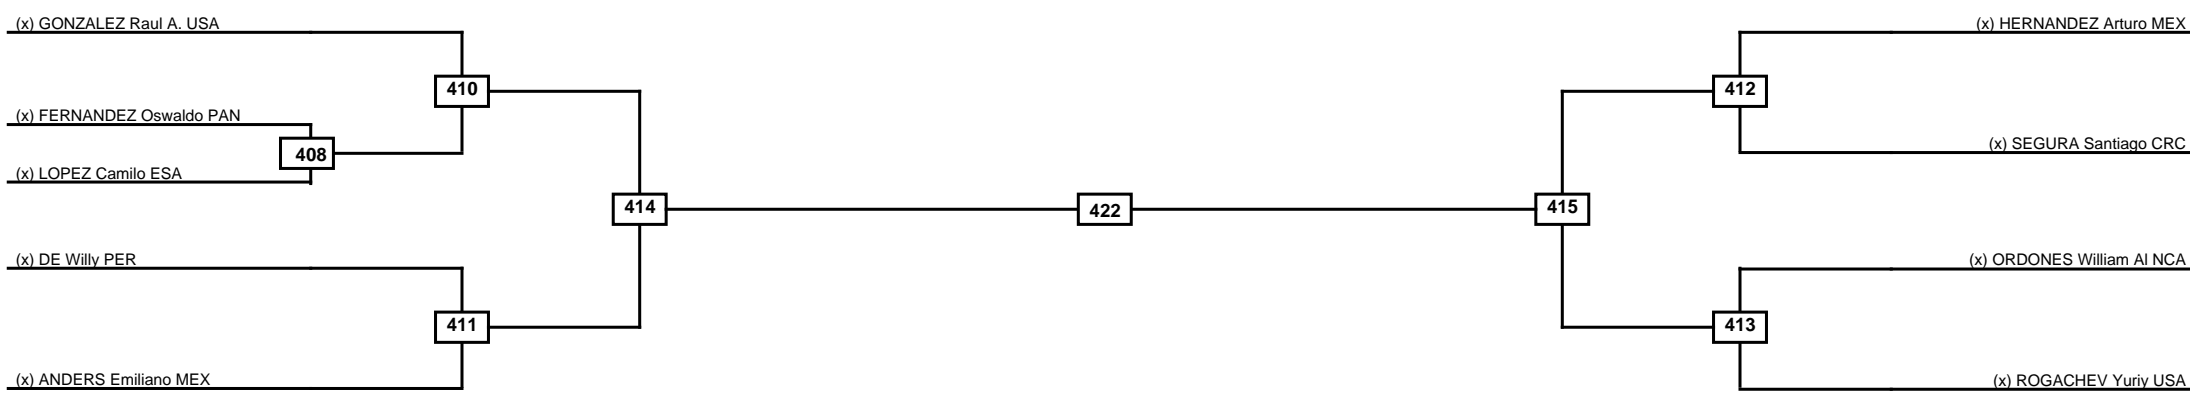

Round of 16	Quarterfinals	Semifinals	Final	Semifinals	Quarterfinals	Round of 16

Classification
1
2
3
3

LEGEND	RSC: Win by Referee stops contest	PTG: Win by Point gap	SUP: Win by Superiority	DSQ: Win by Disqualification	DQB: Win by Disqualification for Unsportsmanlike behavior	DWR: Win by double Withdrawal	R: Round
	PFT: Win by Final score	GDP: Win by Golden points	WDR: Win by Withdrawal	PUN: Win by Punitive declaration	DDB: Double disqualification for Unsportsmanlike behavior	DDQ: Double Disqualification