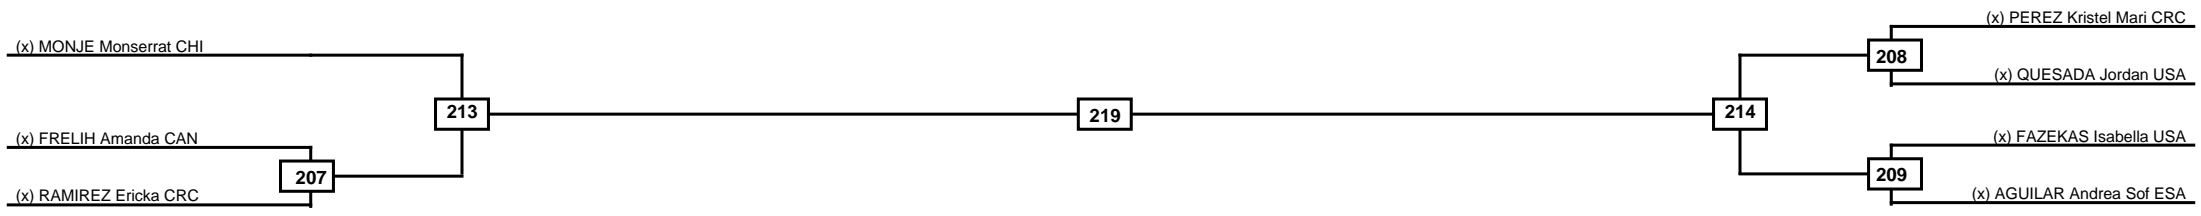

Quarterfinals	Semifinals	Final	Semifinals	Quarterfinals

Classification
1
2
3
3

LEGEND	RSC: Win by Referee stops contest	PTG: Win by Point gap	SUP: Win by Superiority	DSQ: Win by Disqualification	DQB: Win by Disqualification for Unsportsmanlike behavior	DWR: Win by double Withdrawal	R: Round
(x)Seed	PFT: Win by Final score	GDP: Win by Golden points	WDR: Win by Withdrawal	PUN: Win by Punitive declaration	DDB: Double disqualification for Unsportsmanlike behavior	DDQ: Double Disqualification