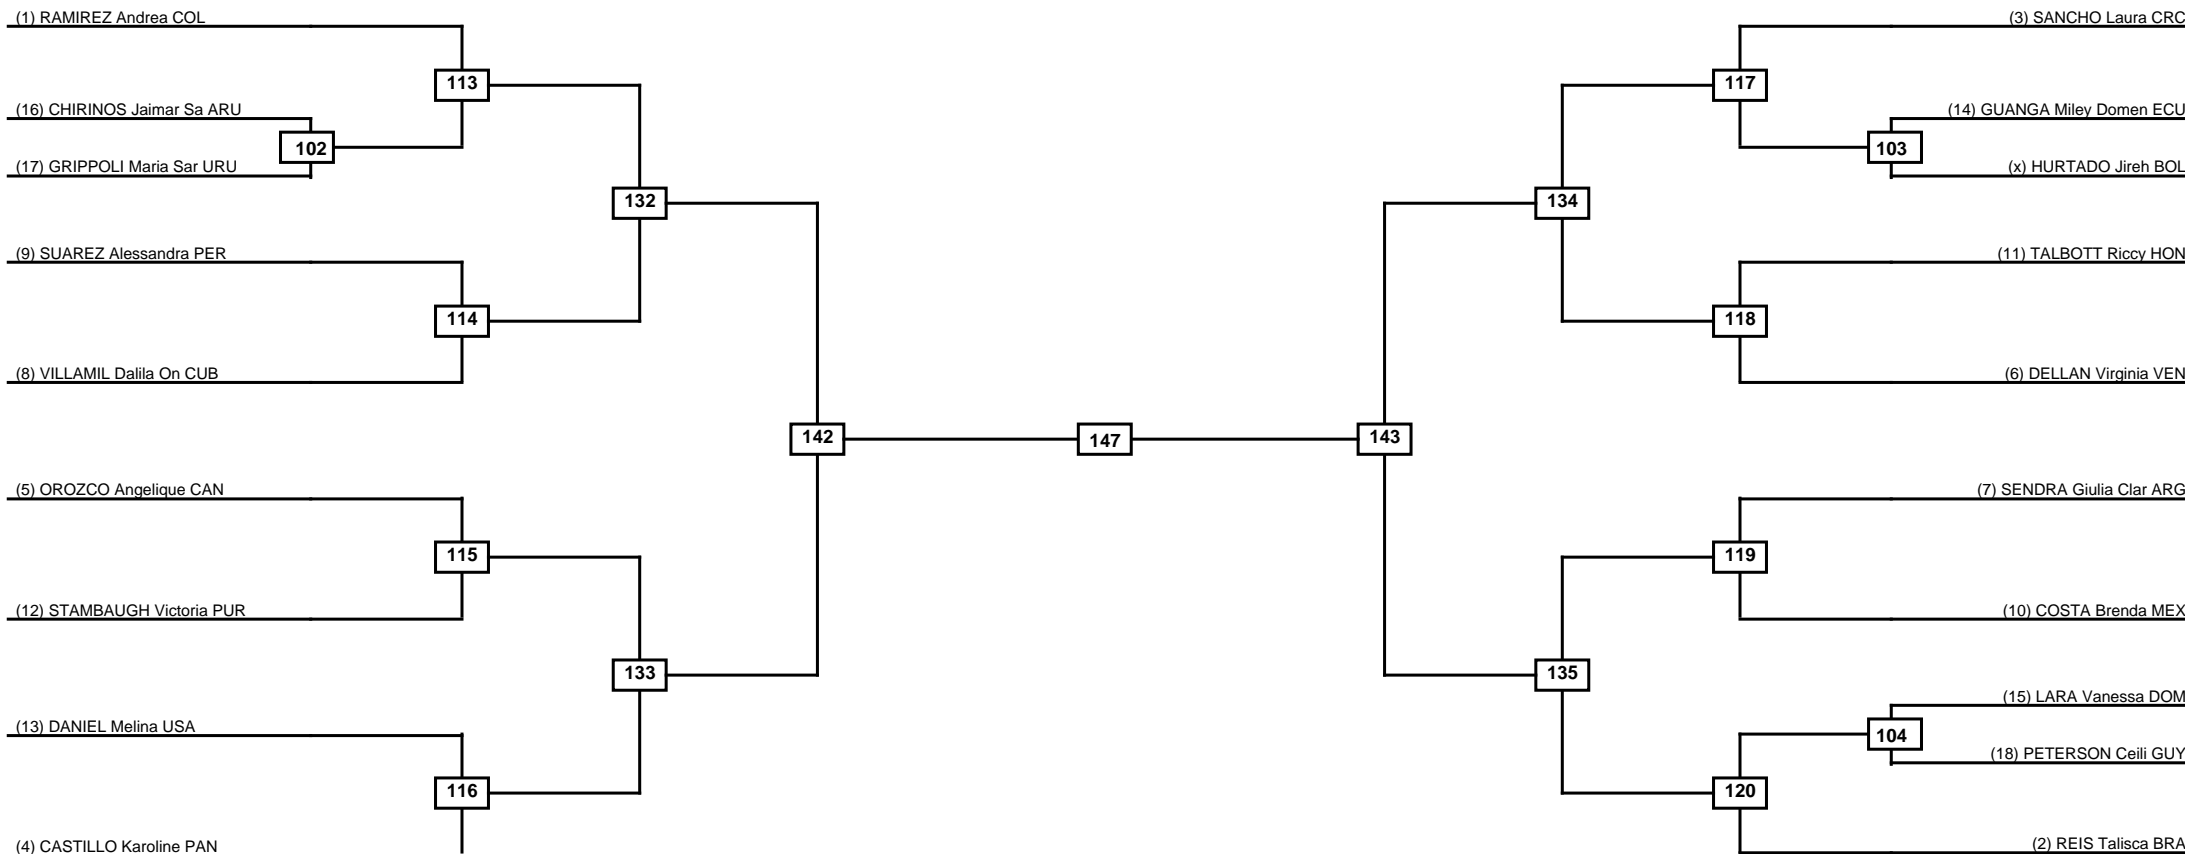

Round of 32   Round of 16   Quarterfinals   Semifinals   Final   Semifinals   Quarterfinals   Round of 16   Round of 32

Classification
1
2
3
3

LEGEND RSC: Win by Referee stops contest   PTG: Win by Point gap   SUP: Win by Superiority   DSQ: Win by Disqualification   DQB: Win by Disqualification for Unsportsmanlike behavior   DWR: Win by double Withdrawal   R: Round  
 (x)Seed   PFT: Win by Final score   GDP: Win by Golden points   WDR: Win by Withdrawal   PUN: Win by Punitive declaration   DDB: Double disqualification for Unsportsmanlike behavior   DDQ: Double Disqualification