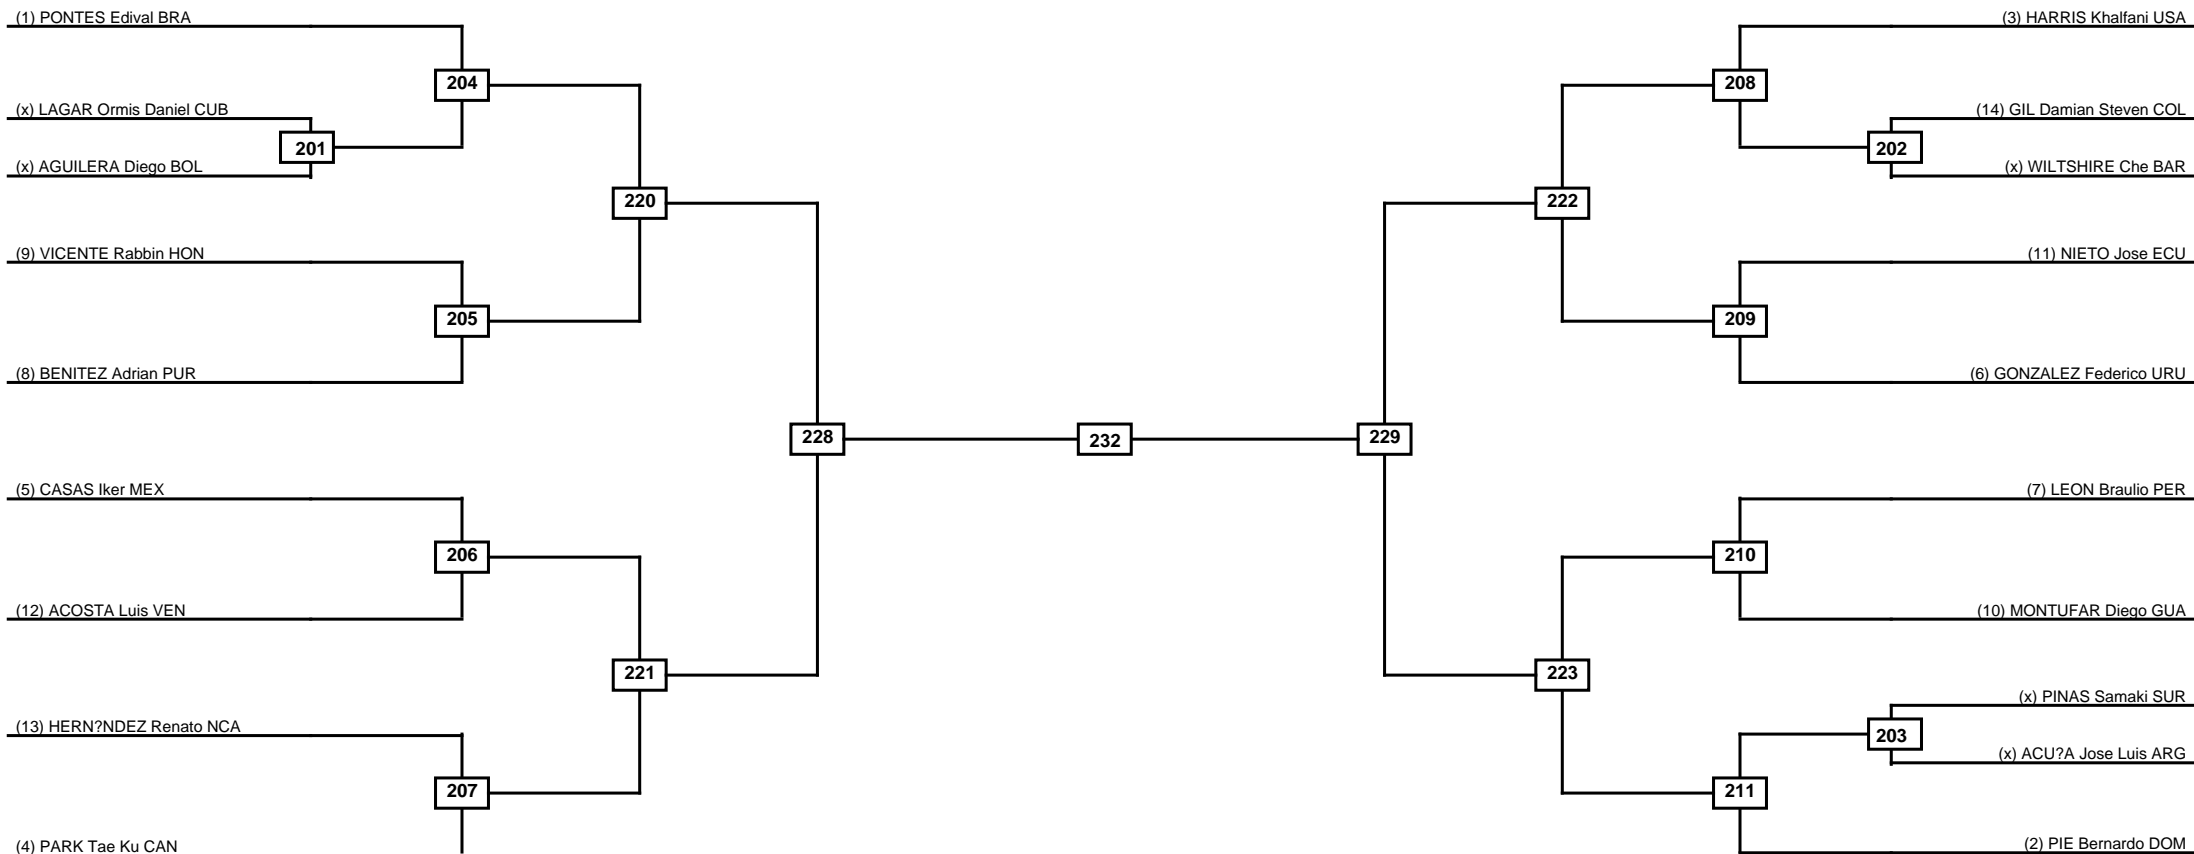

Round of 32   Round of 16   Quarterfinals   Semifinals   Final   Semifinals   Quarterfinals   Round of 16   Round of 32

Classification
1
2
3
3

LEGEND RSC: Win by Referee stops contest   PTG: Win by Point gap   SUP: Win by Superiority   DSQ: Win by Disqualification   DQB: Win by Disqualification for Unsportsmanlike behavior   DWR: Win by double Withdrawal   R: Round  
 (x)Seed   PFT: Win by Final score   GDP: Win by Golden points   WDR: Win by Withdrawal   PUN: Win by Punitive declaration   DDB: Double disqualification for Unsportsmanlike behavior   DDQ: Double Disqualification