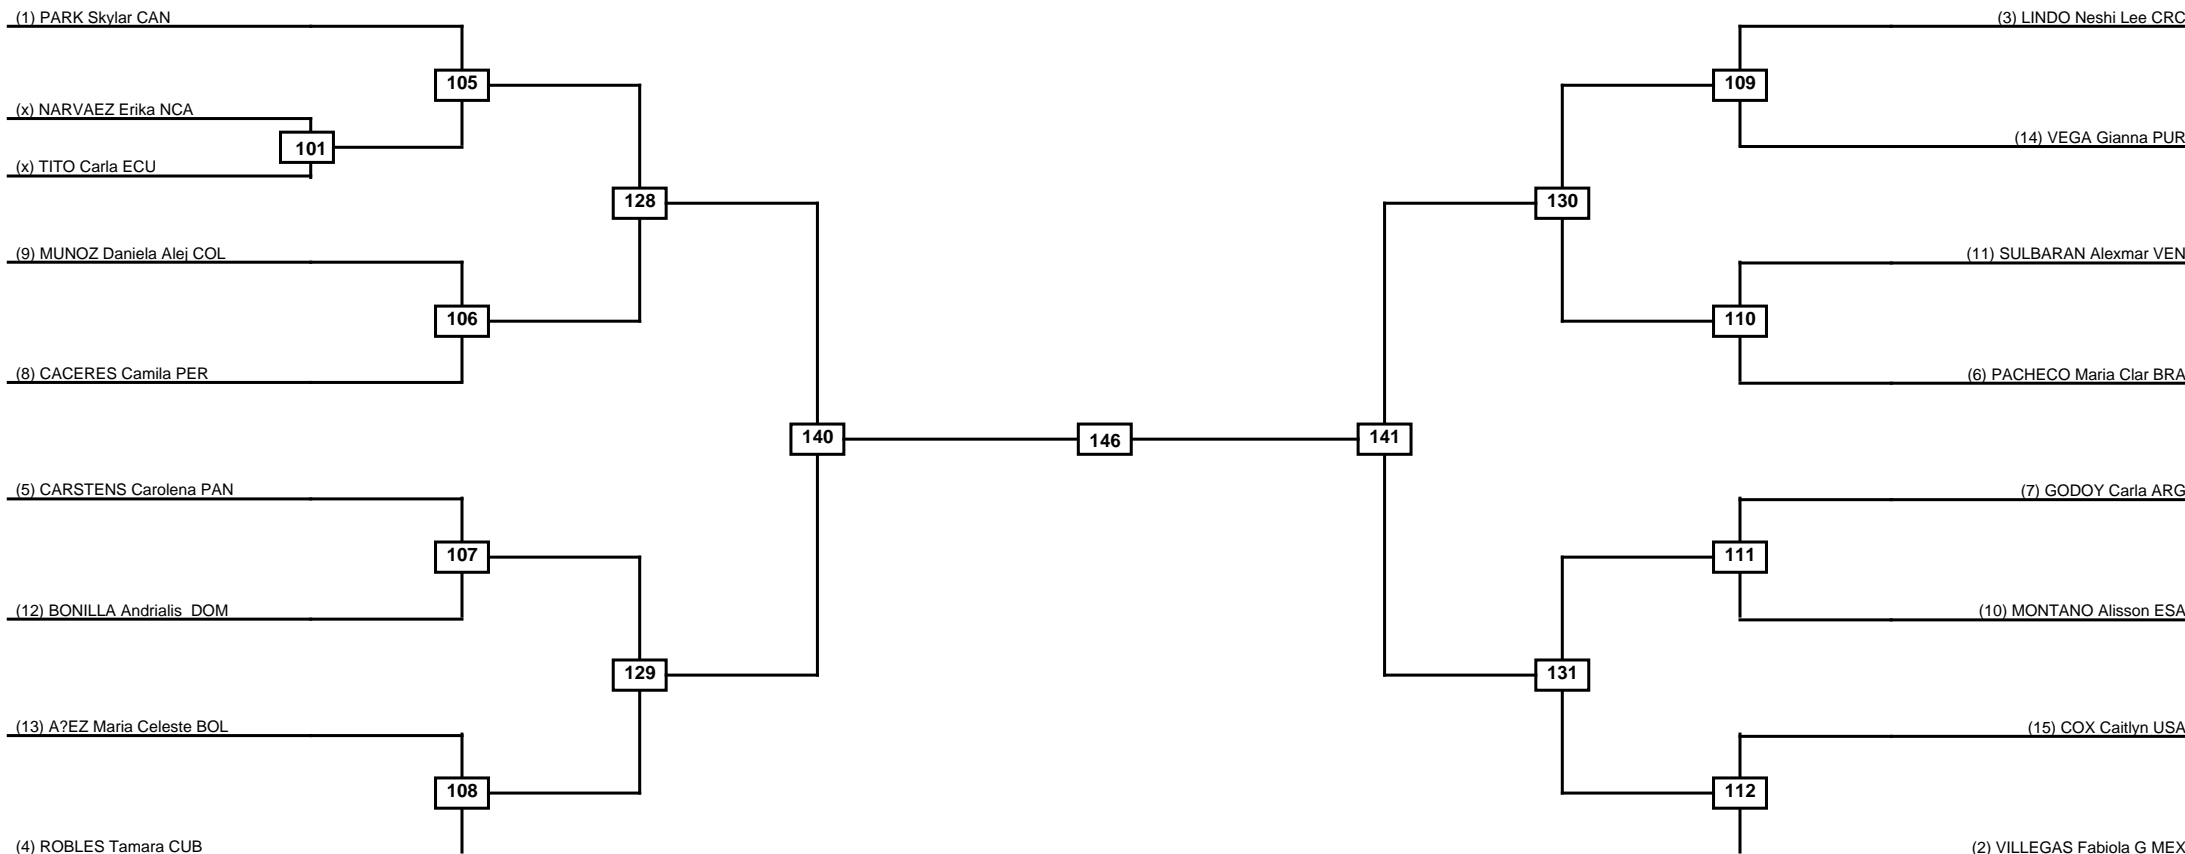

Round of 32   Round of 16   Quarterfinals   Semifinals   Final   Semifinals   Quarterfinals   Round of 16   Round of 32

Classification
1
2
3
3

LEGEND RSC: Win by Referee stops contest   PTG: Win by Point gap   SUP: Win by Superiority   DSQ: Win by Disqualification   DQB: Win by Disqualification for Unsportsmanlike behavior   DWR: Win by double Withdrawal   R: Round  
 (x)Seed   PFT: Win by Final score   GDP: Win by Golden points   WDR: Win by Withdrawal   PUN: Win by Punitive declaration   DDB: Double disqualification for Unsportsmanlike behavior   DDQ: Double Disqualification