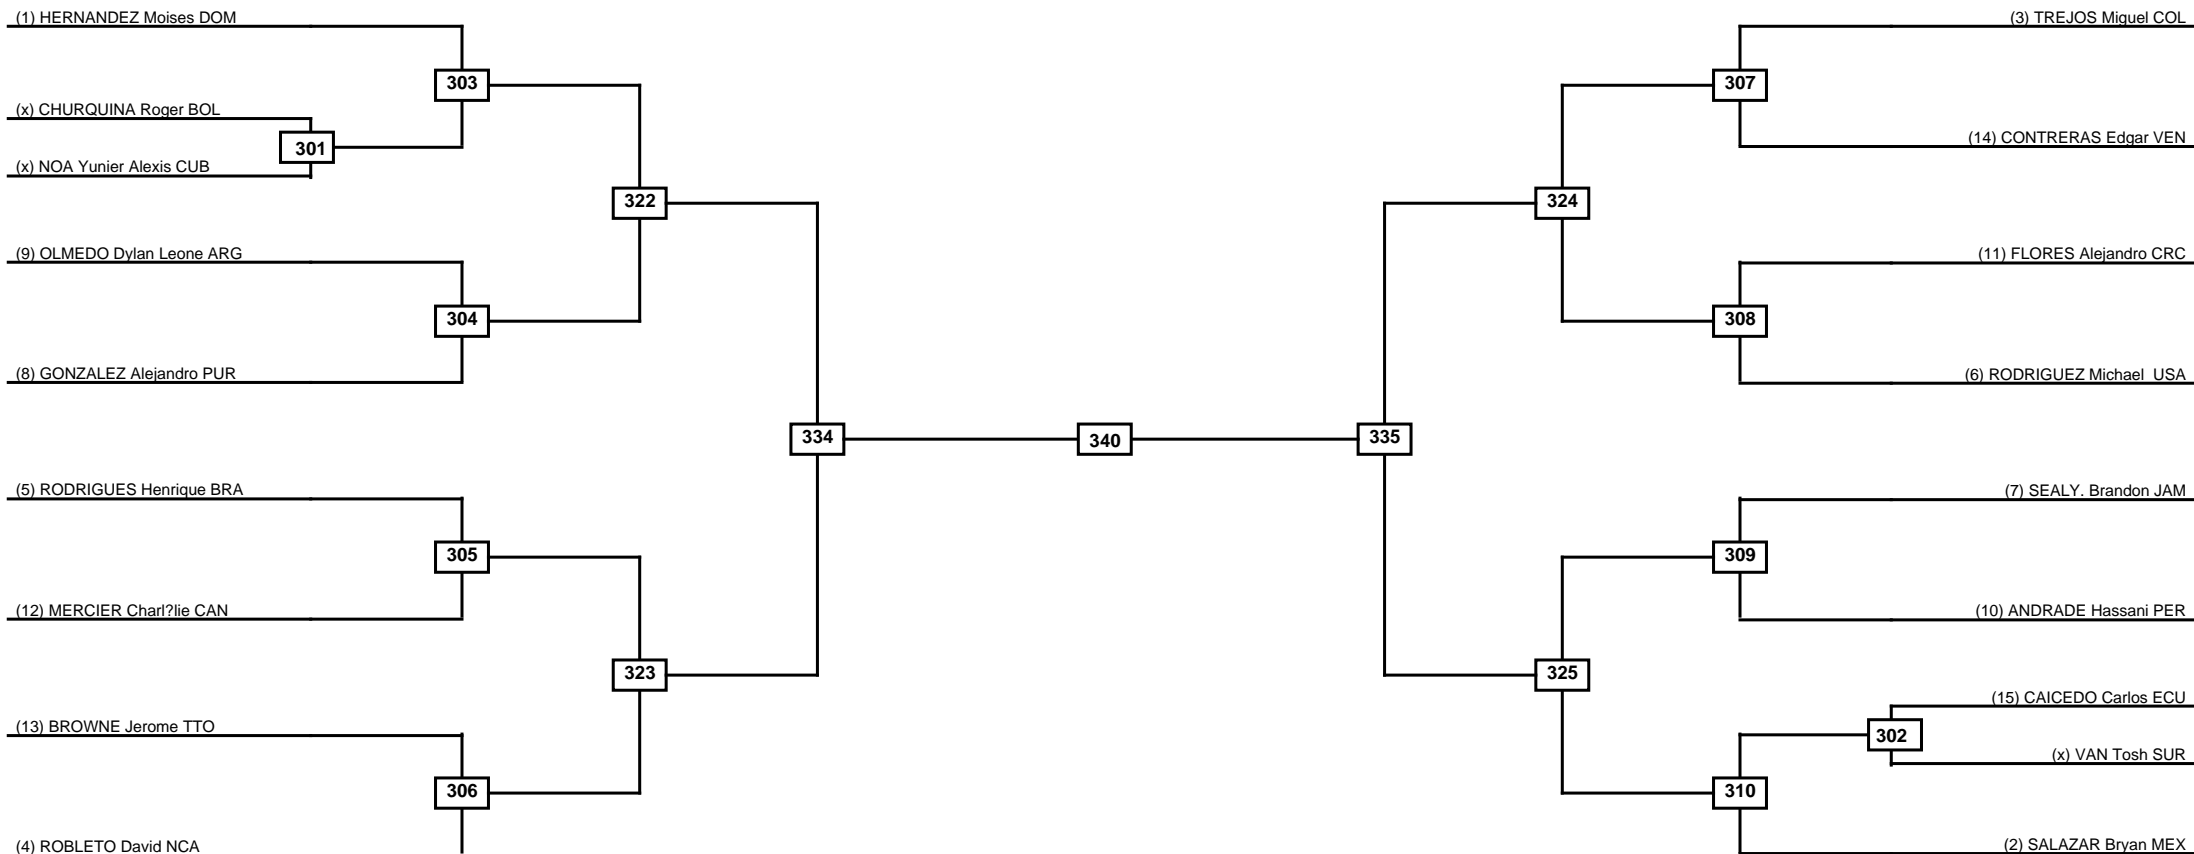

Round of 32   Round of 16   Quarterfinals   Semifinals   Final   Semifinals   Quarterfinals   Round of 16   Round of 32

Classification
1
2
3
3

LEGEND RSC: Win by Referee stops contest   PTG: Win by Point gap   SUP: Win by Superiority   DSQ: Win by Disqualification   DQB: Win by Disqualification for Unsportsmanlike behavior   DWR: Win by double Withdrawal   R: Round  
 (x)Seed   PFT: Win by Final score   GDP: Win by Golden points   WDR: Win by Withdrawal   PUN: Win by Punitive declaration   DDB: Double disqualification for Unsportsmanlike behavior   DDQ: Double Disqualification