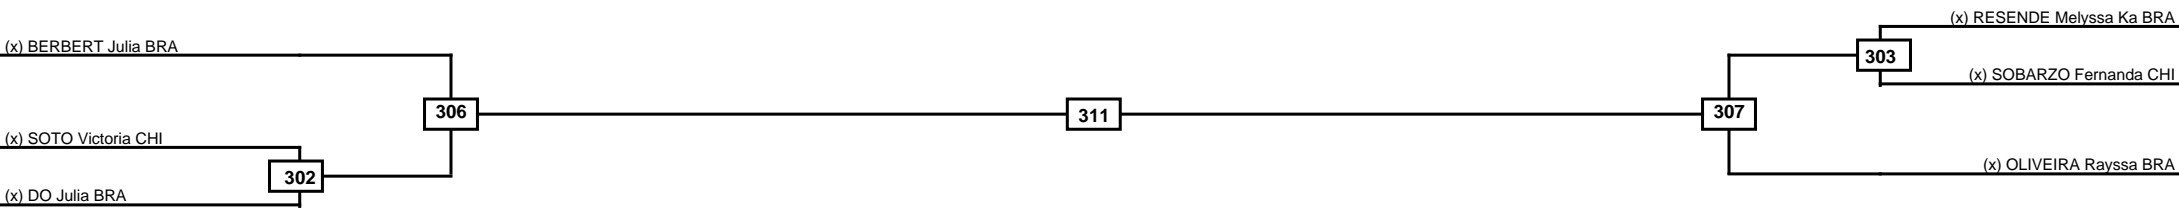

Classification
1
2
3
3

LEGEND	RSC: Win by Referee stops contest	PTG: Win by Point gap	SUP: Win by Superiority	DSQ: Win by Disqualification	DQB: Win by Disqualification for Unsportsmanlike behavior	DWR: Win by double Withdrawal	R: Round
(x)Seed	PFT: Win by Final score	GDP: Win by Golden points	WDR: Win by Withdrawal	PUN: Win by Punitive declaration	DDB: Double disqualification for Unsportsmanlike behavior	DDQ: Double Disqualification